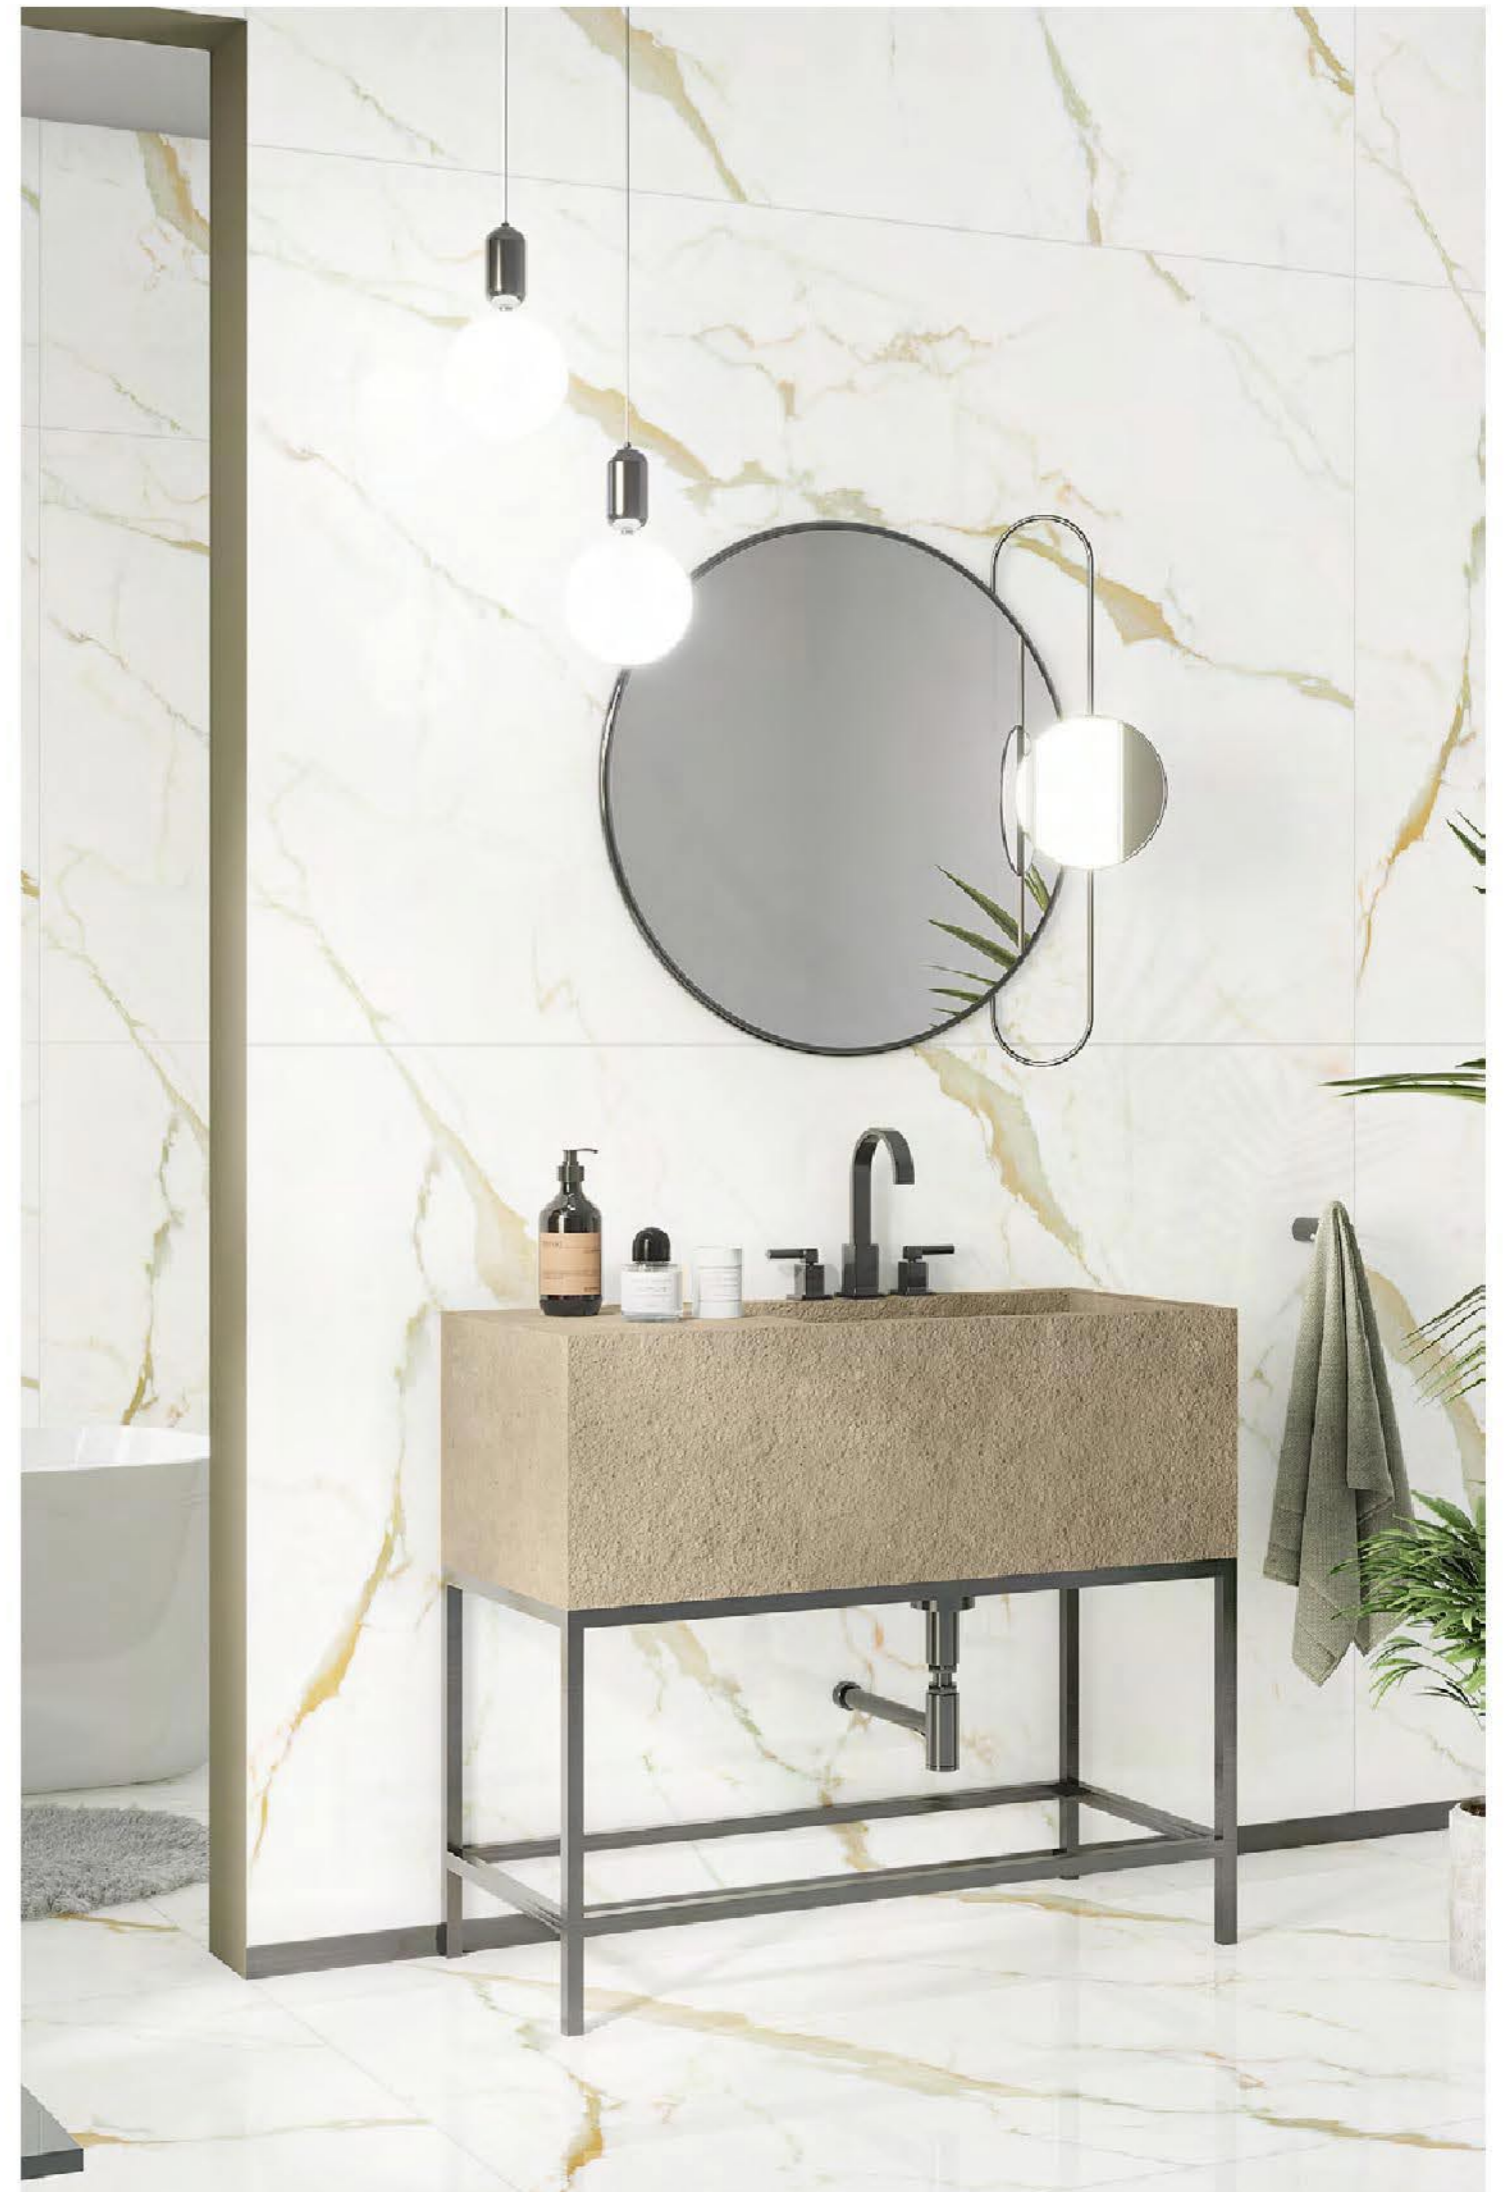

LUXURY LIVING

Golden Statuario

polished

→ WARMTH & RESISTANCE