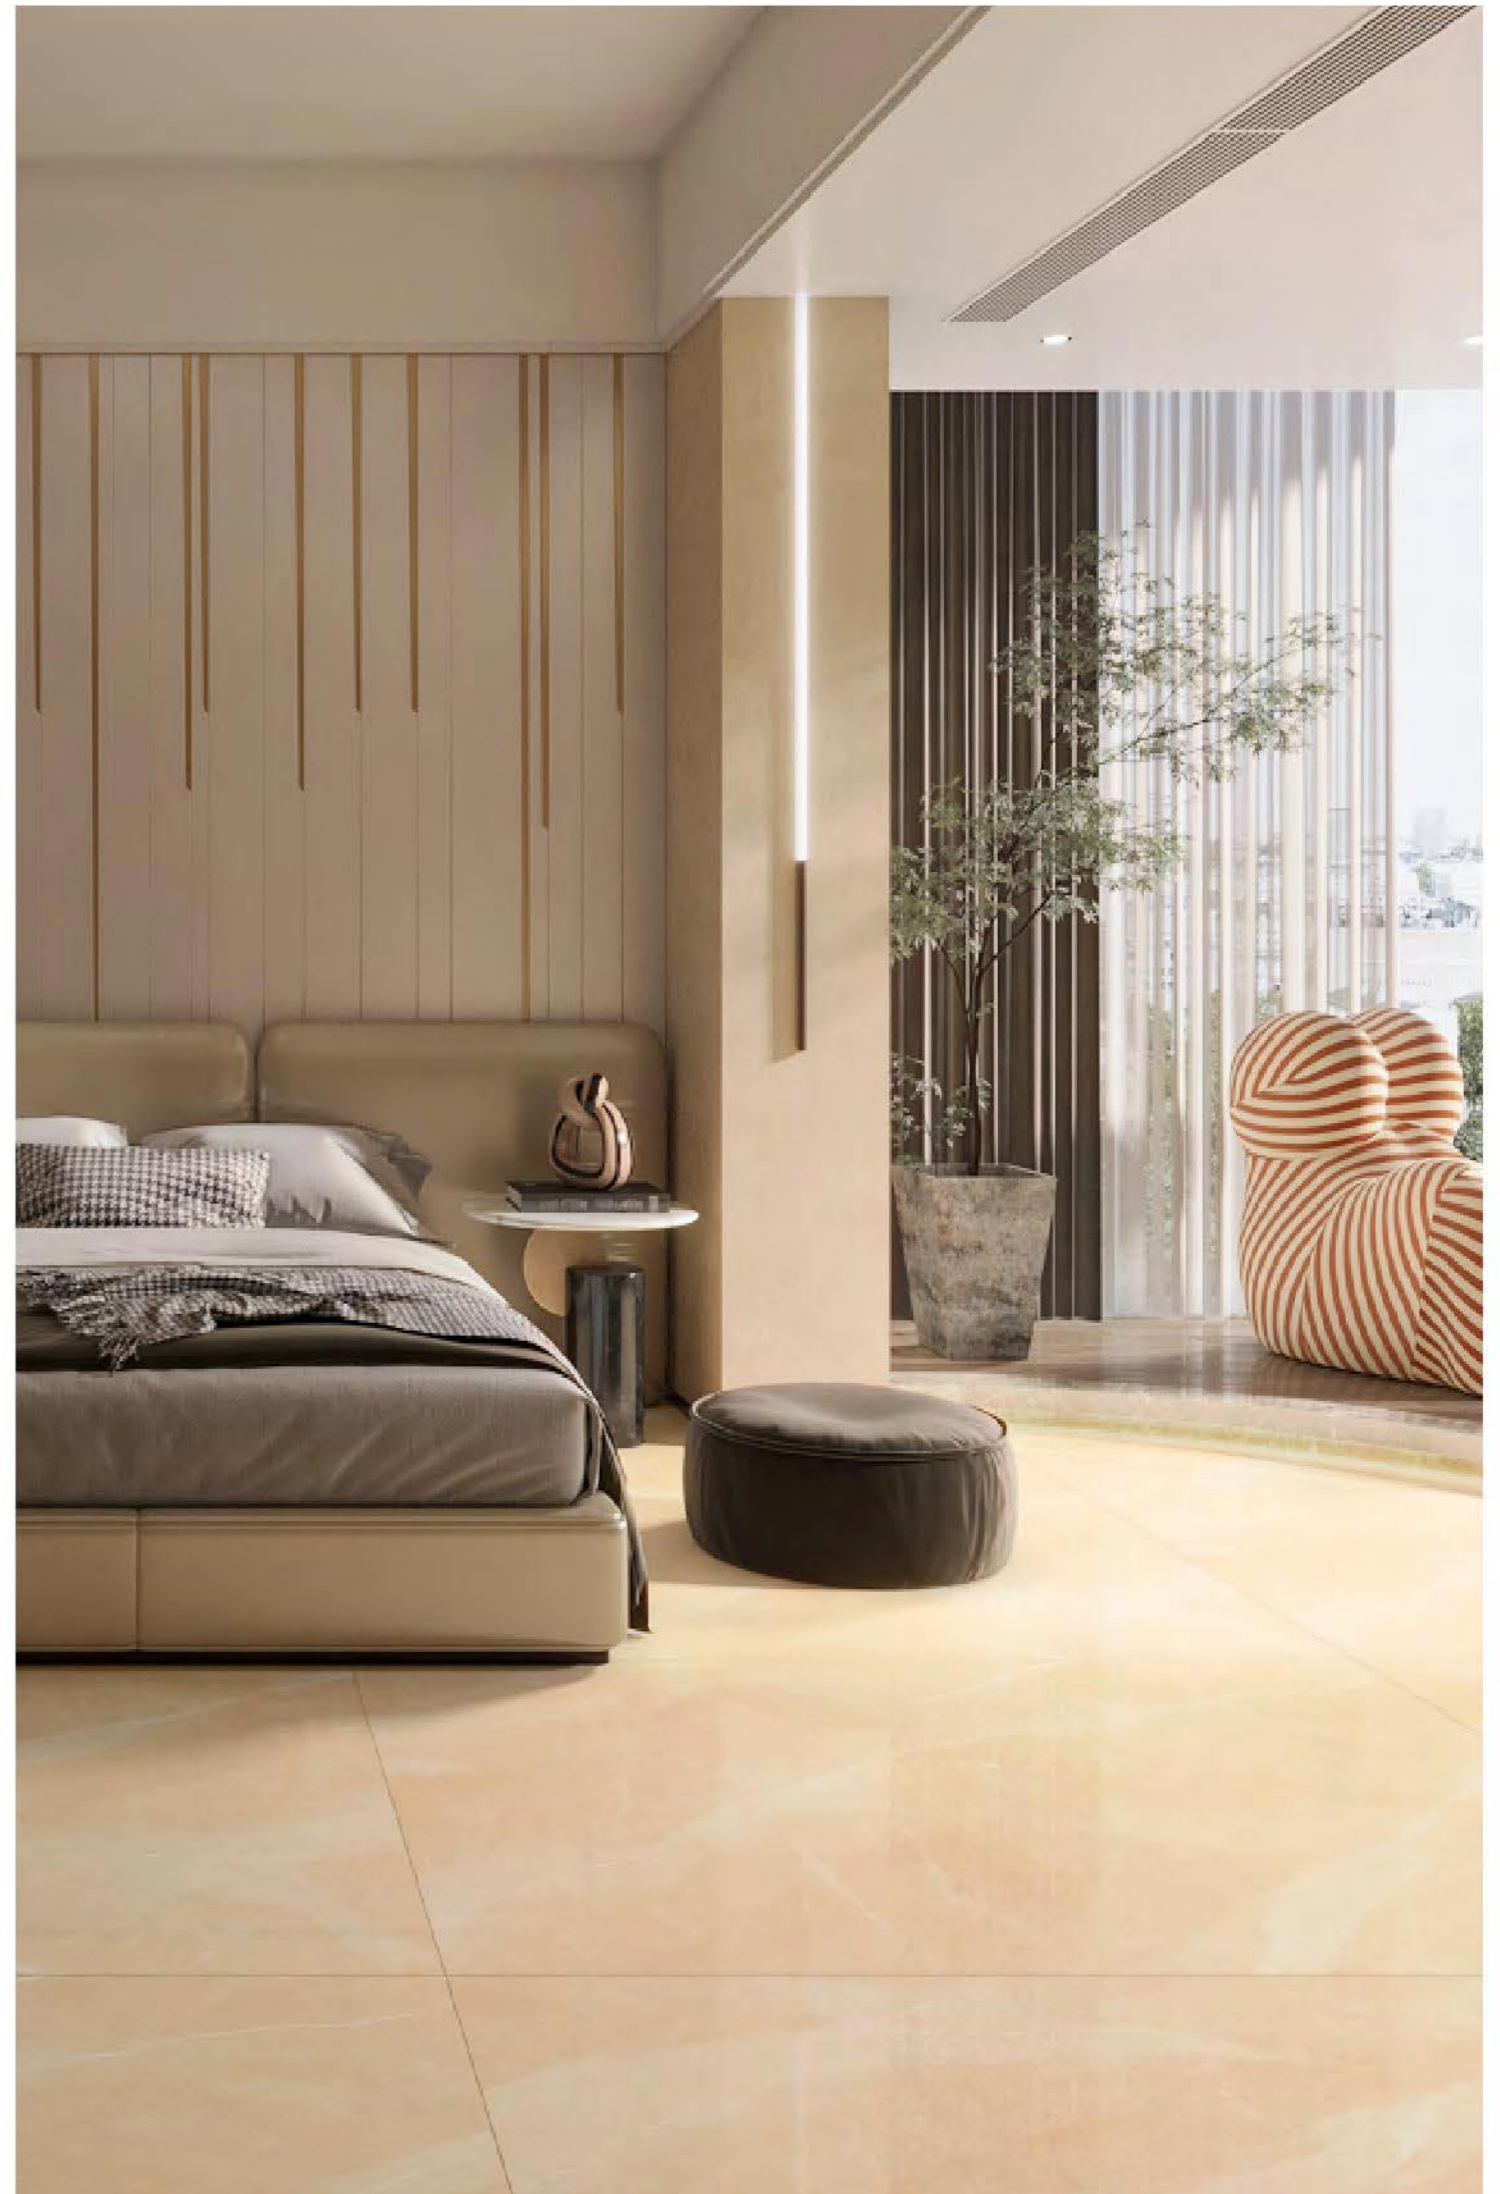

Armani Beige

polished

→ FRESH & INNOVATIVE

→ STAMP EDITION

ARMANI
BEIGE

→ THE FEEL OF REAL MARBLE

120X180CM, POLISHED ←

LUXURY LIVING