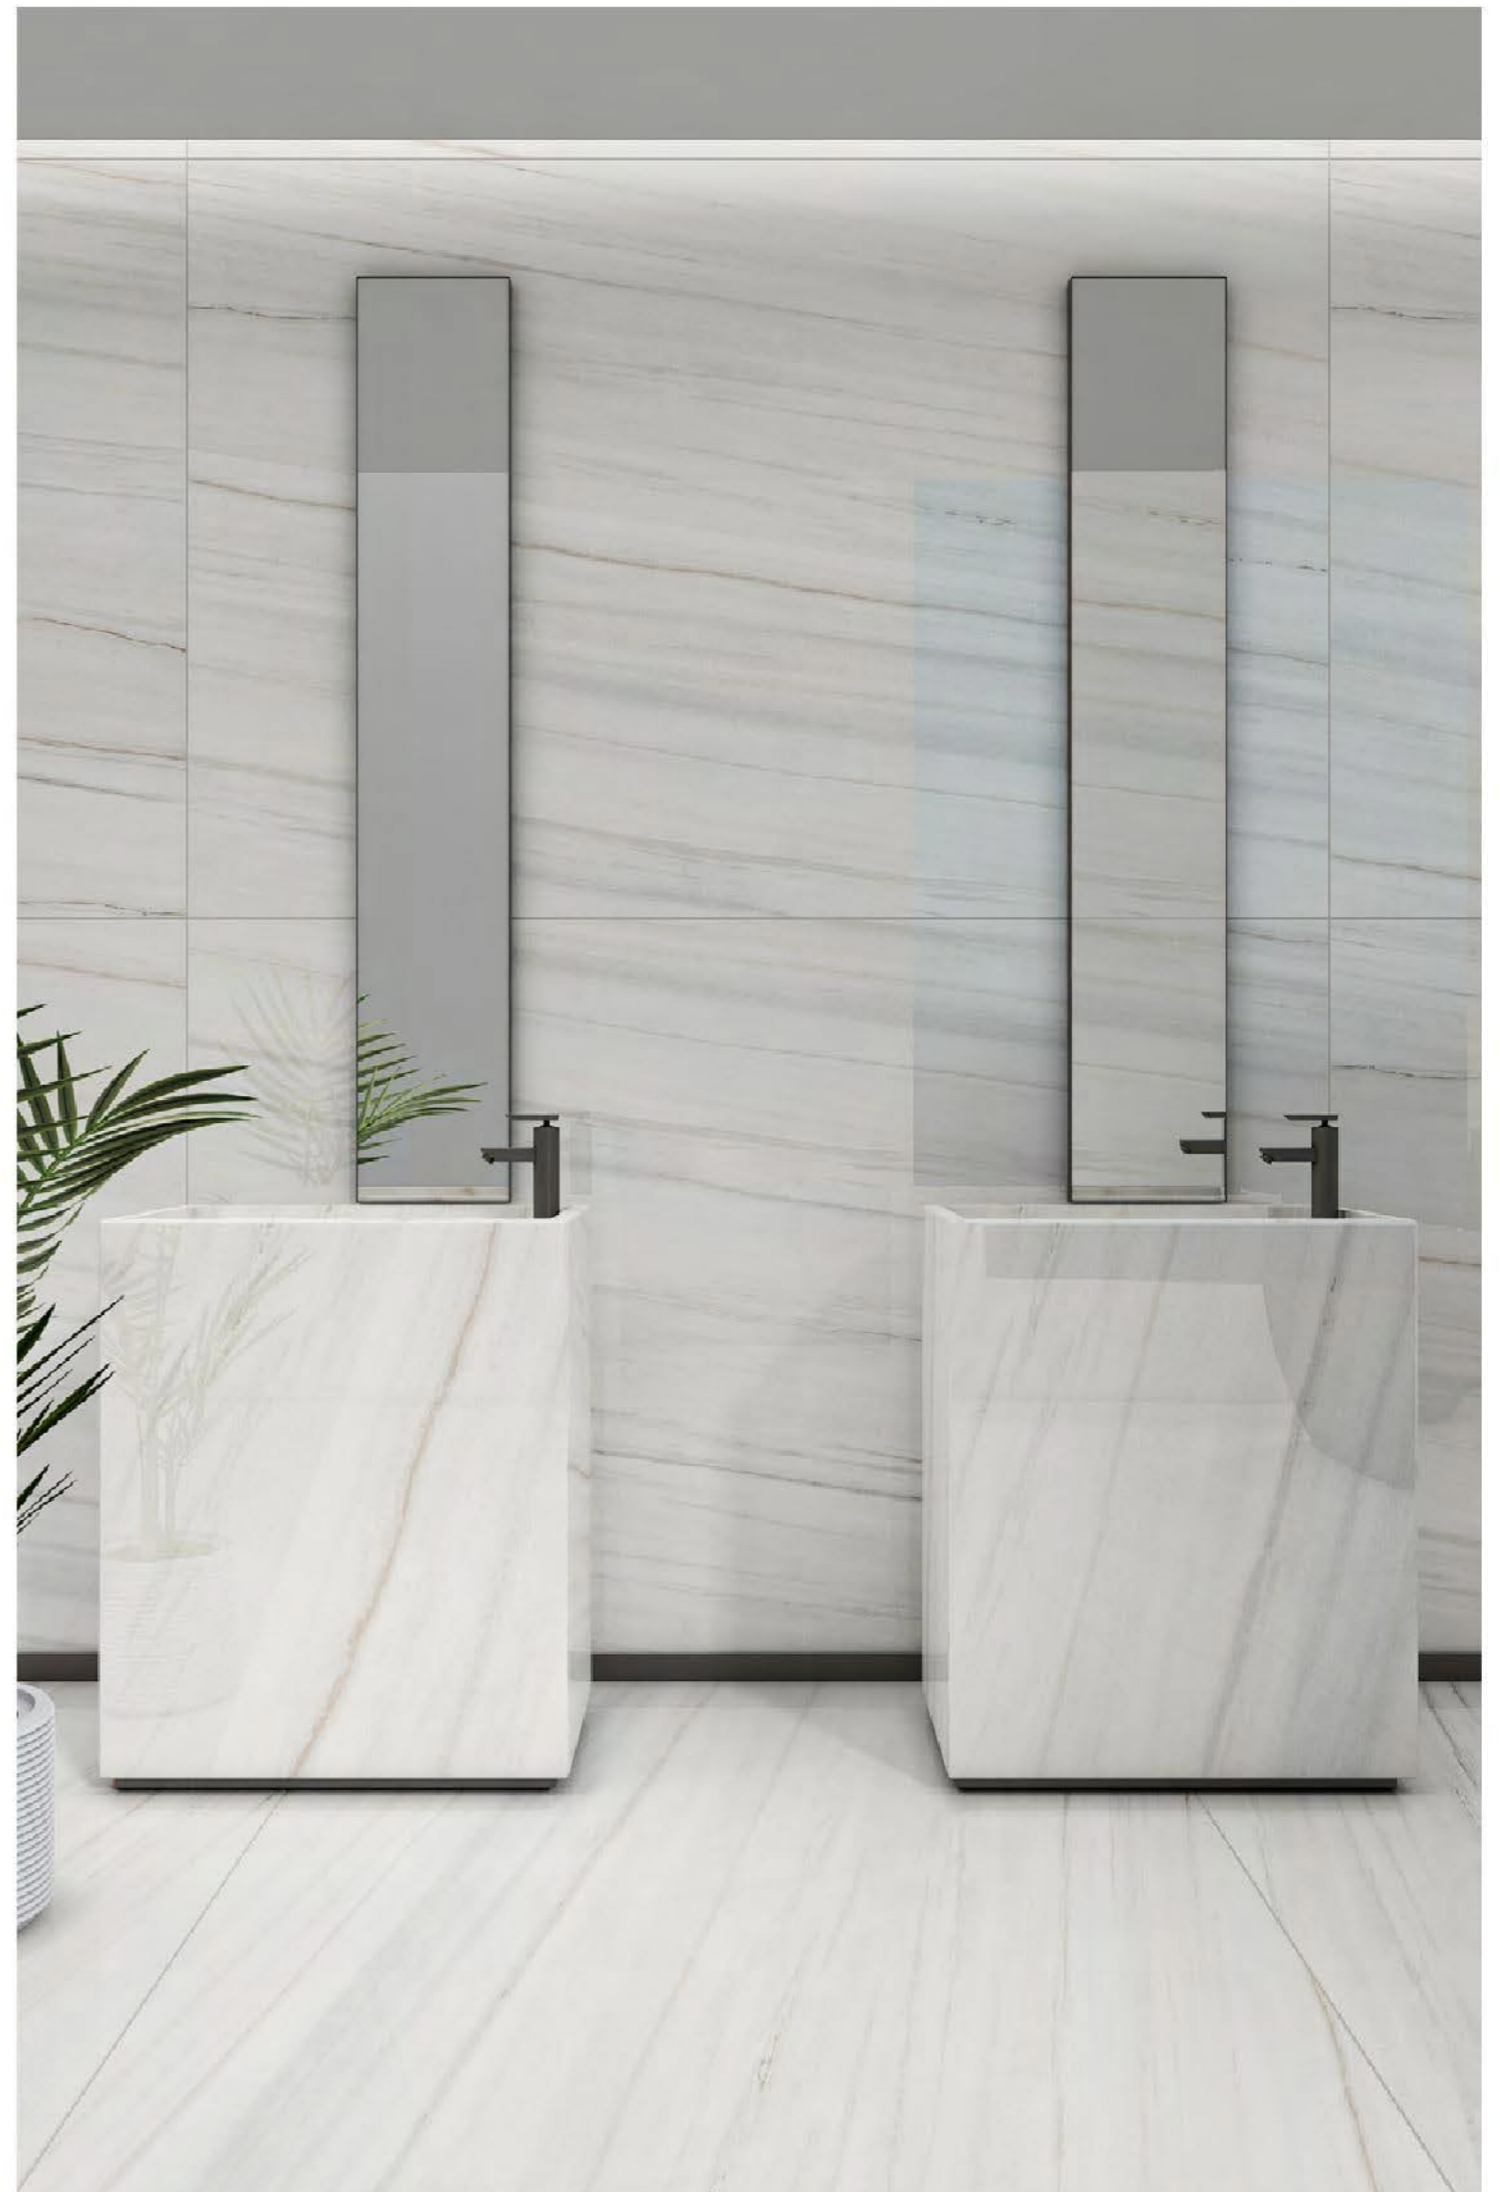

ILLUSION

→ THE FEEL OF REAL MARBLE

120X180CM, POLISHED ←

LUXURY LIVING

Lasa Bianco

polished

→ PURE & MINIMAL

→ STAMP EDITION