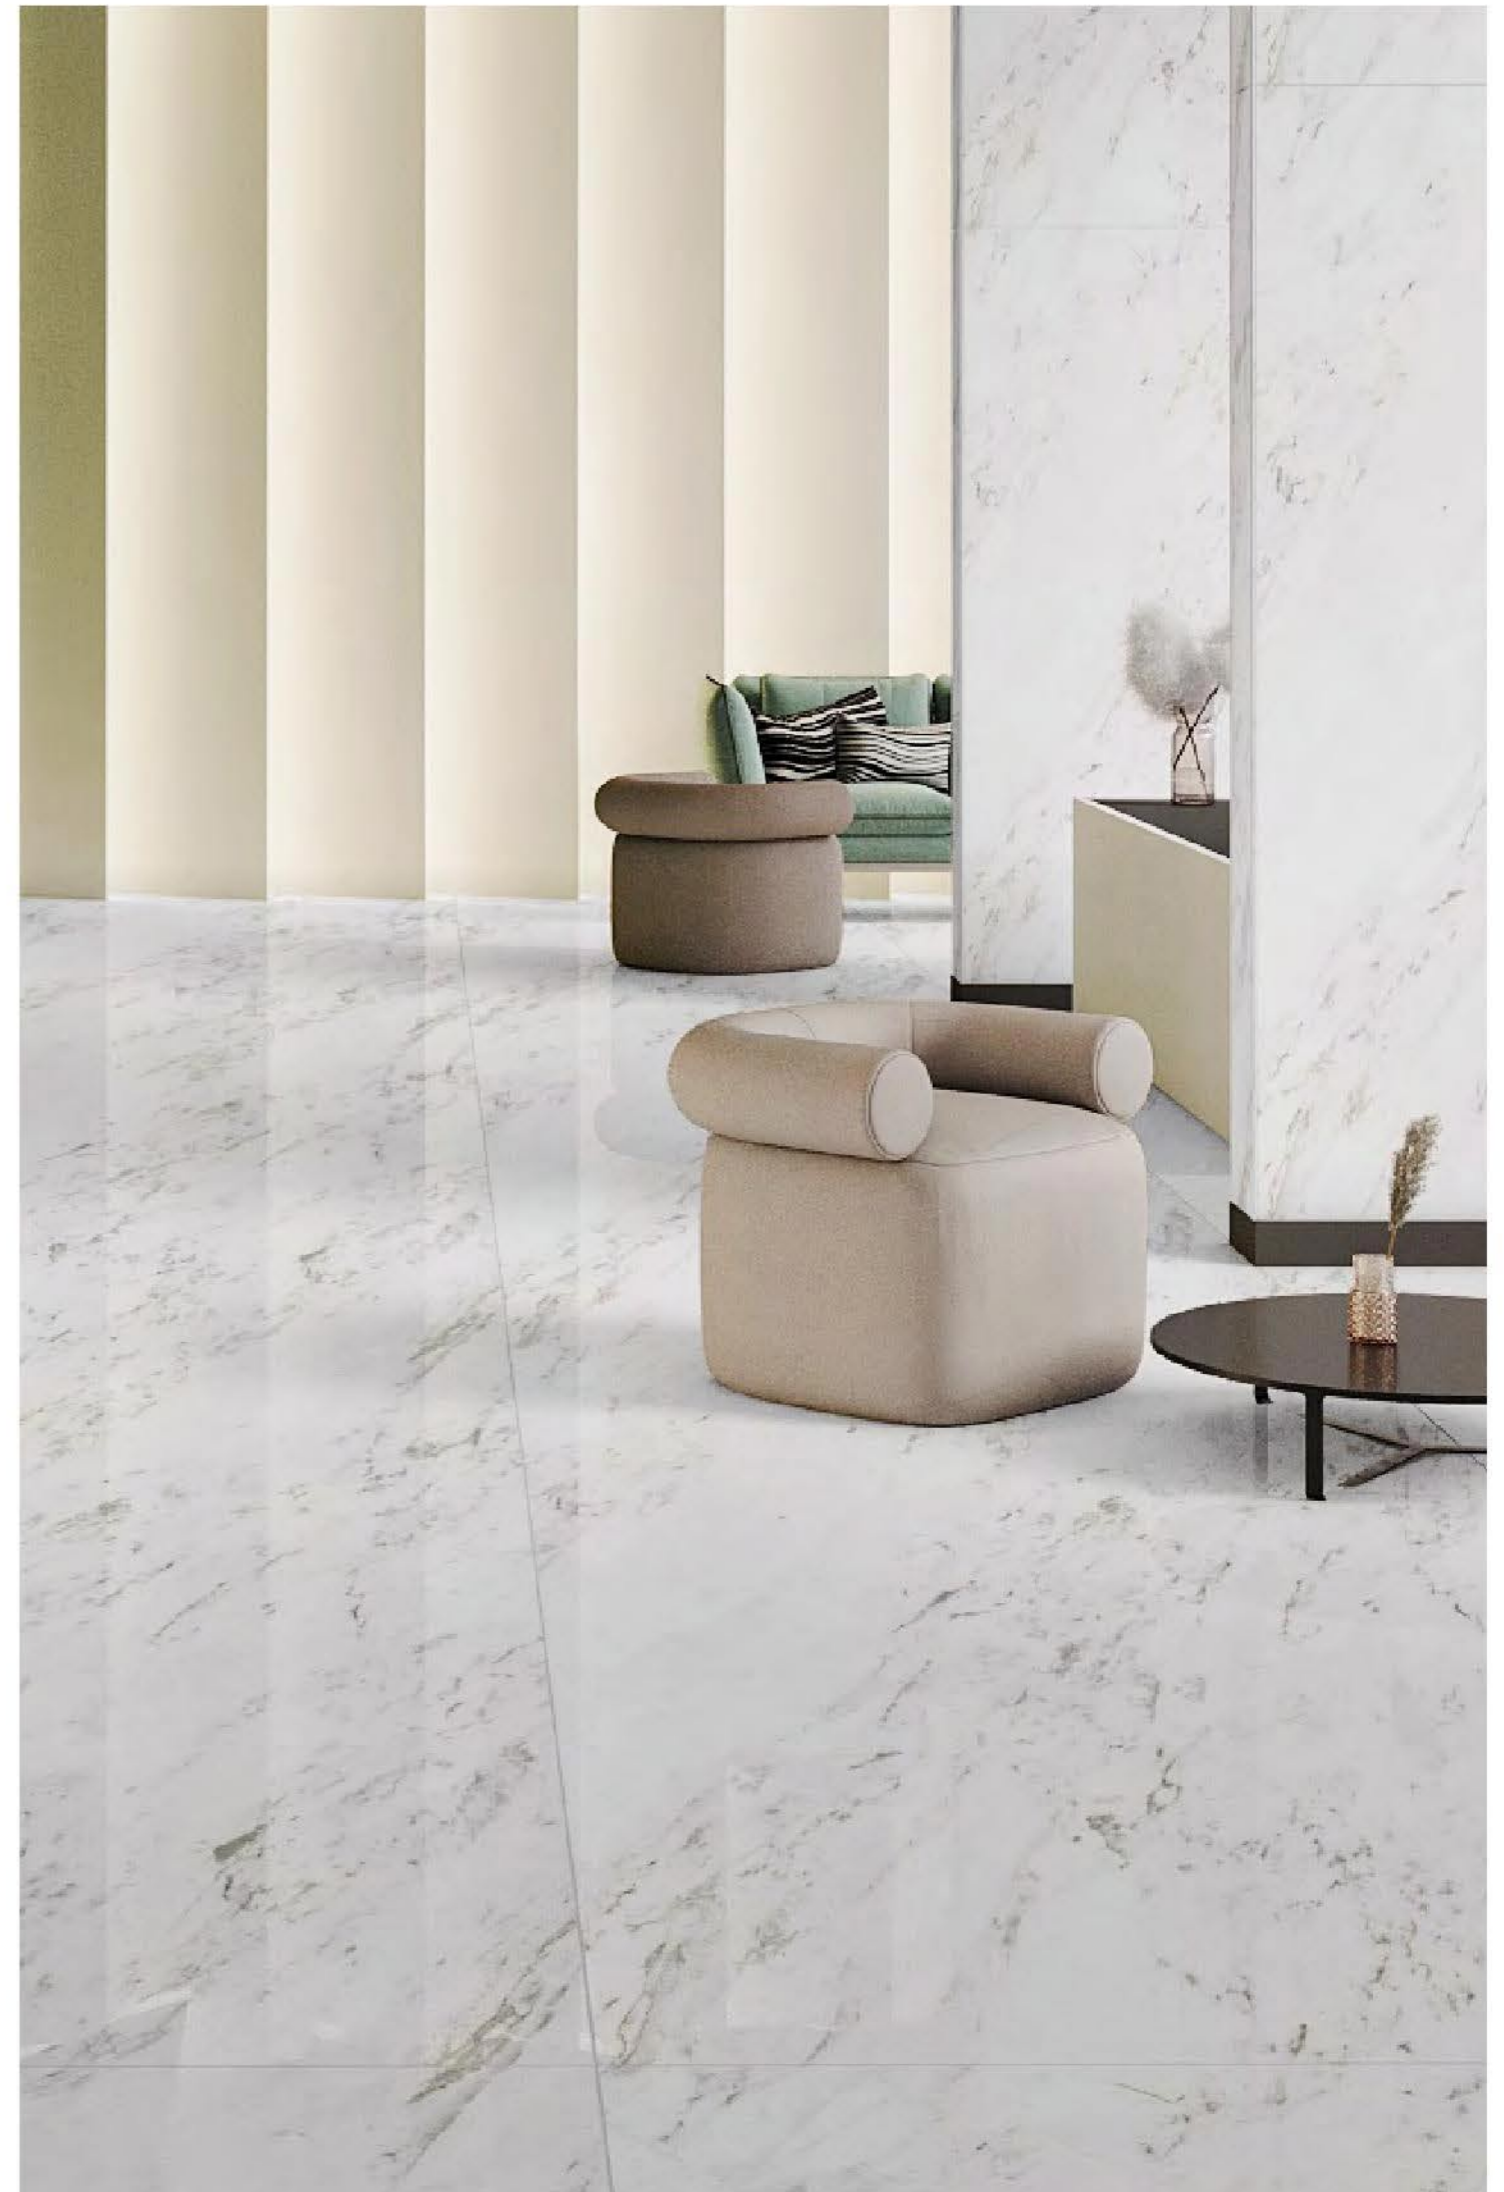

STATUARIO
ICE

→ THE FEEL OF REAL MARBLE

120X180CM, POLISHED ←

LUXURY LIVING

Carara White

polished

Super White

→ EXQUISITE & STRIKING