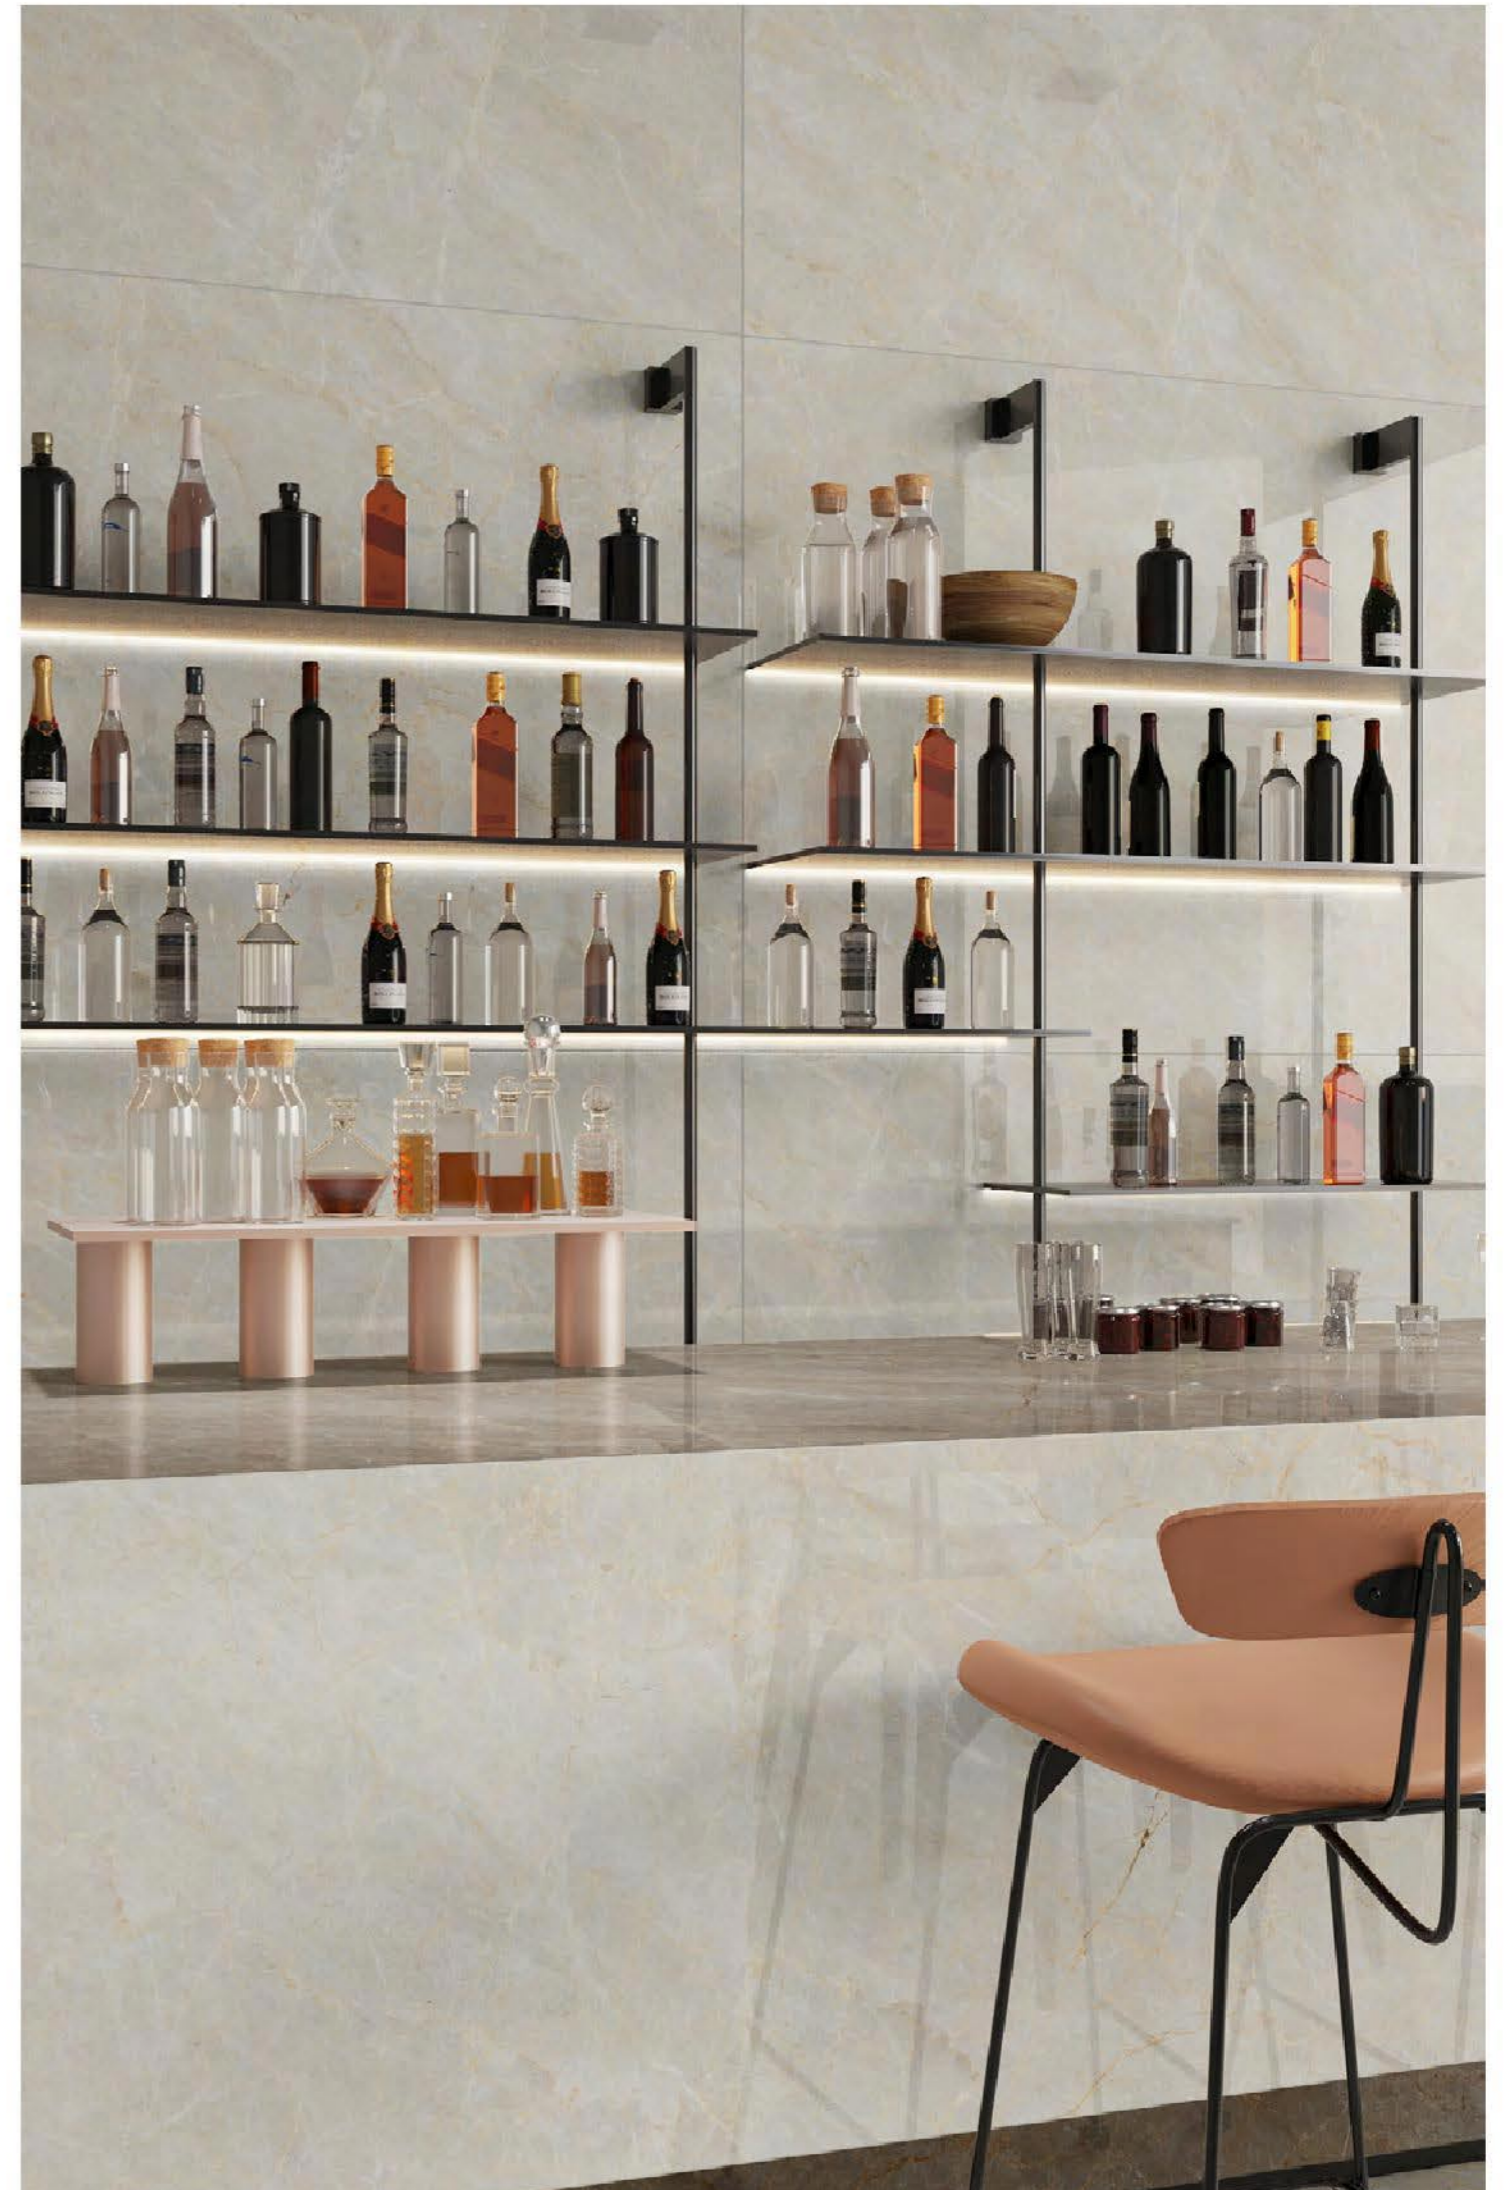

→ UNIQUE & BOLD

→ STAMP EDITION

VICTORIAN
BROWN

→ THE FEEL OF REAL MARBLE

120X180CM, POLISHED ←

LUXURY LIVING

Victorian Light

polished

→ SENSORY & SIMPLICITY

→ STAMP EDITION

VICTORIAN
LIGHT

→ THE FEEL OF REAL MARBLE

120X180CM, POLISHED ←

LUXURY LIVING

William Grey

polished