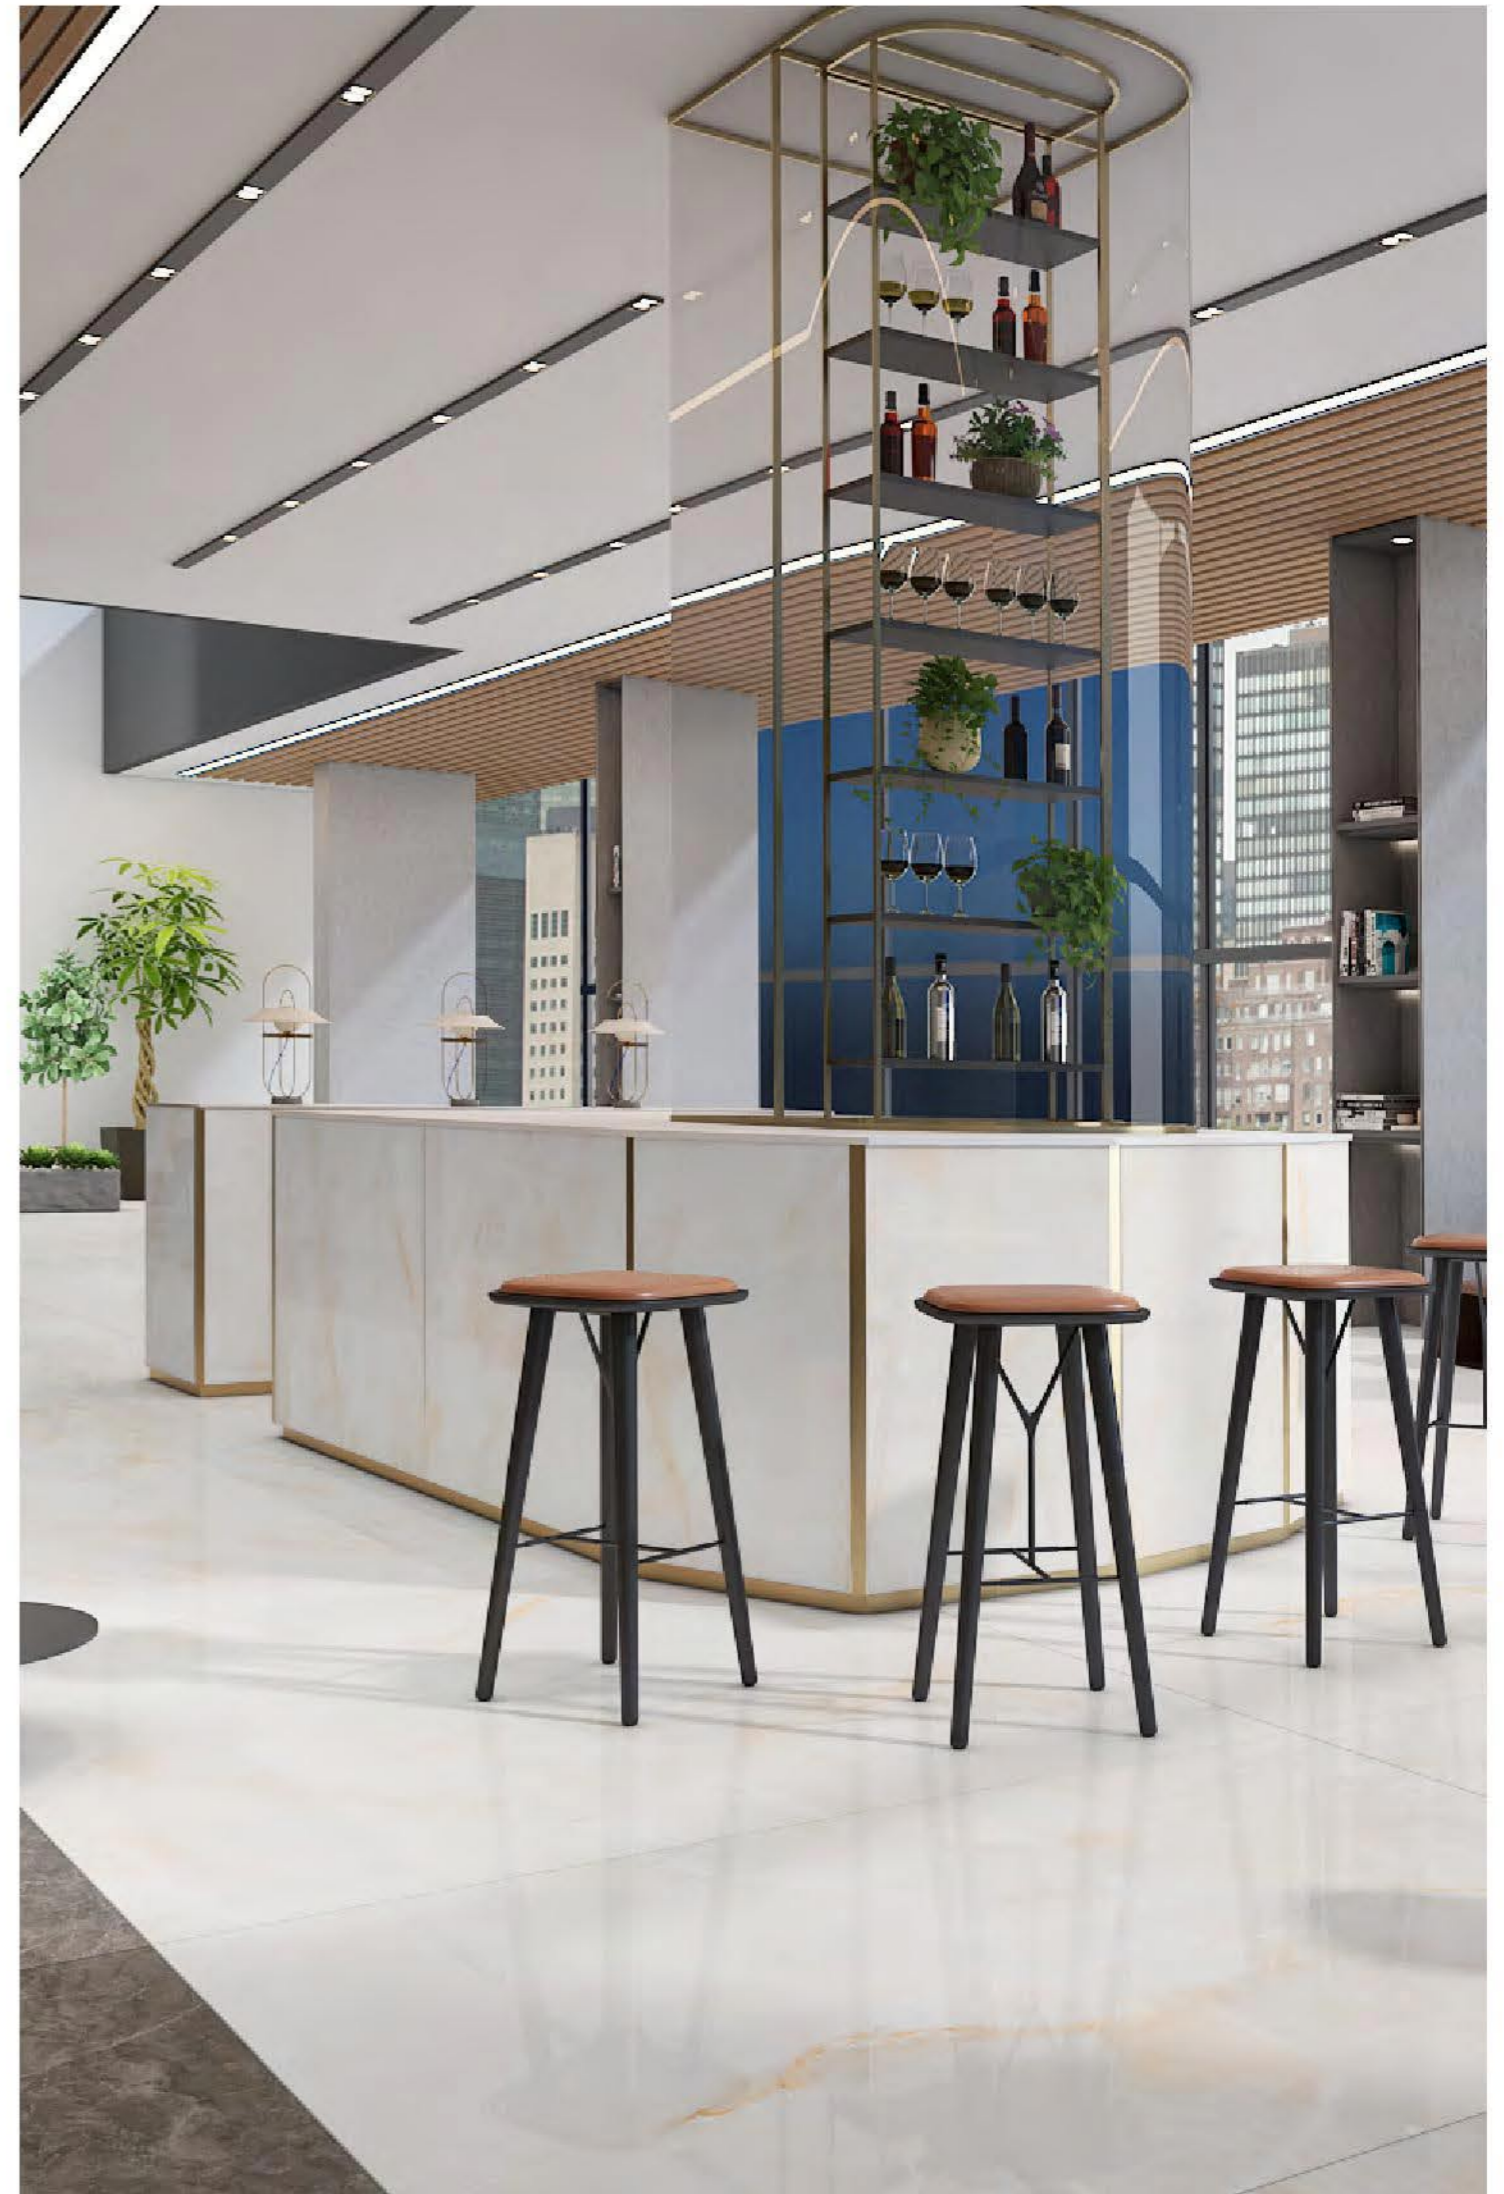

PASSION
GREY

→ THE FEEL OF REAL MARBLE

120X180CM, POLISHED ←

LUXURY LIVING

Pearl Onyx

polished

→ SMOOTH & FINE

→ STAMP EDITION