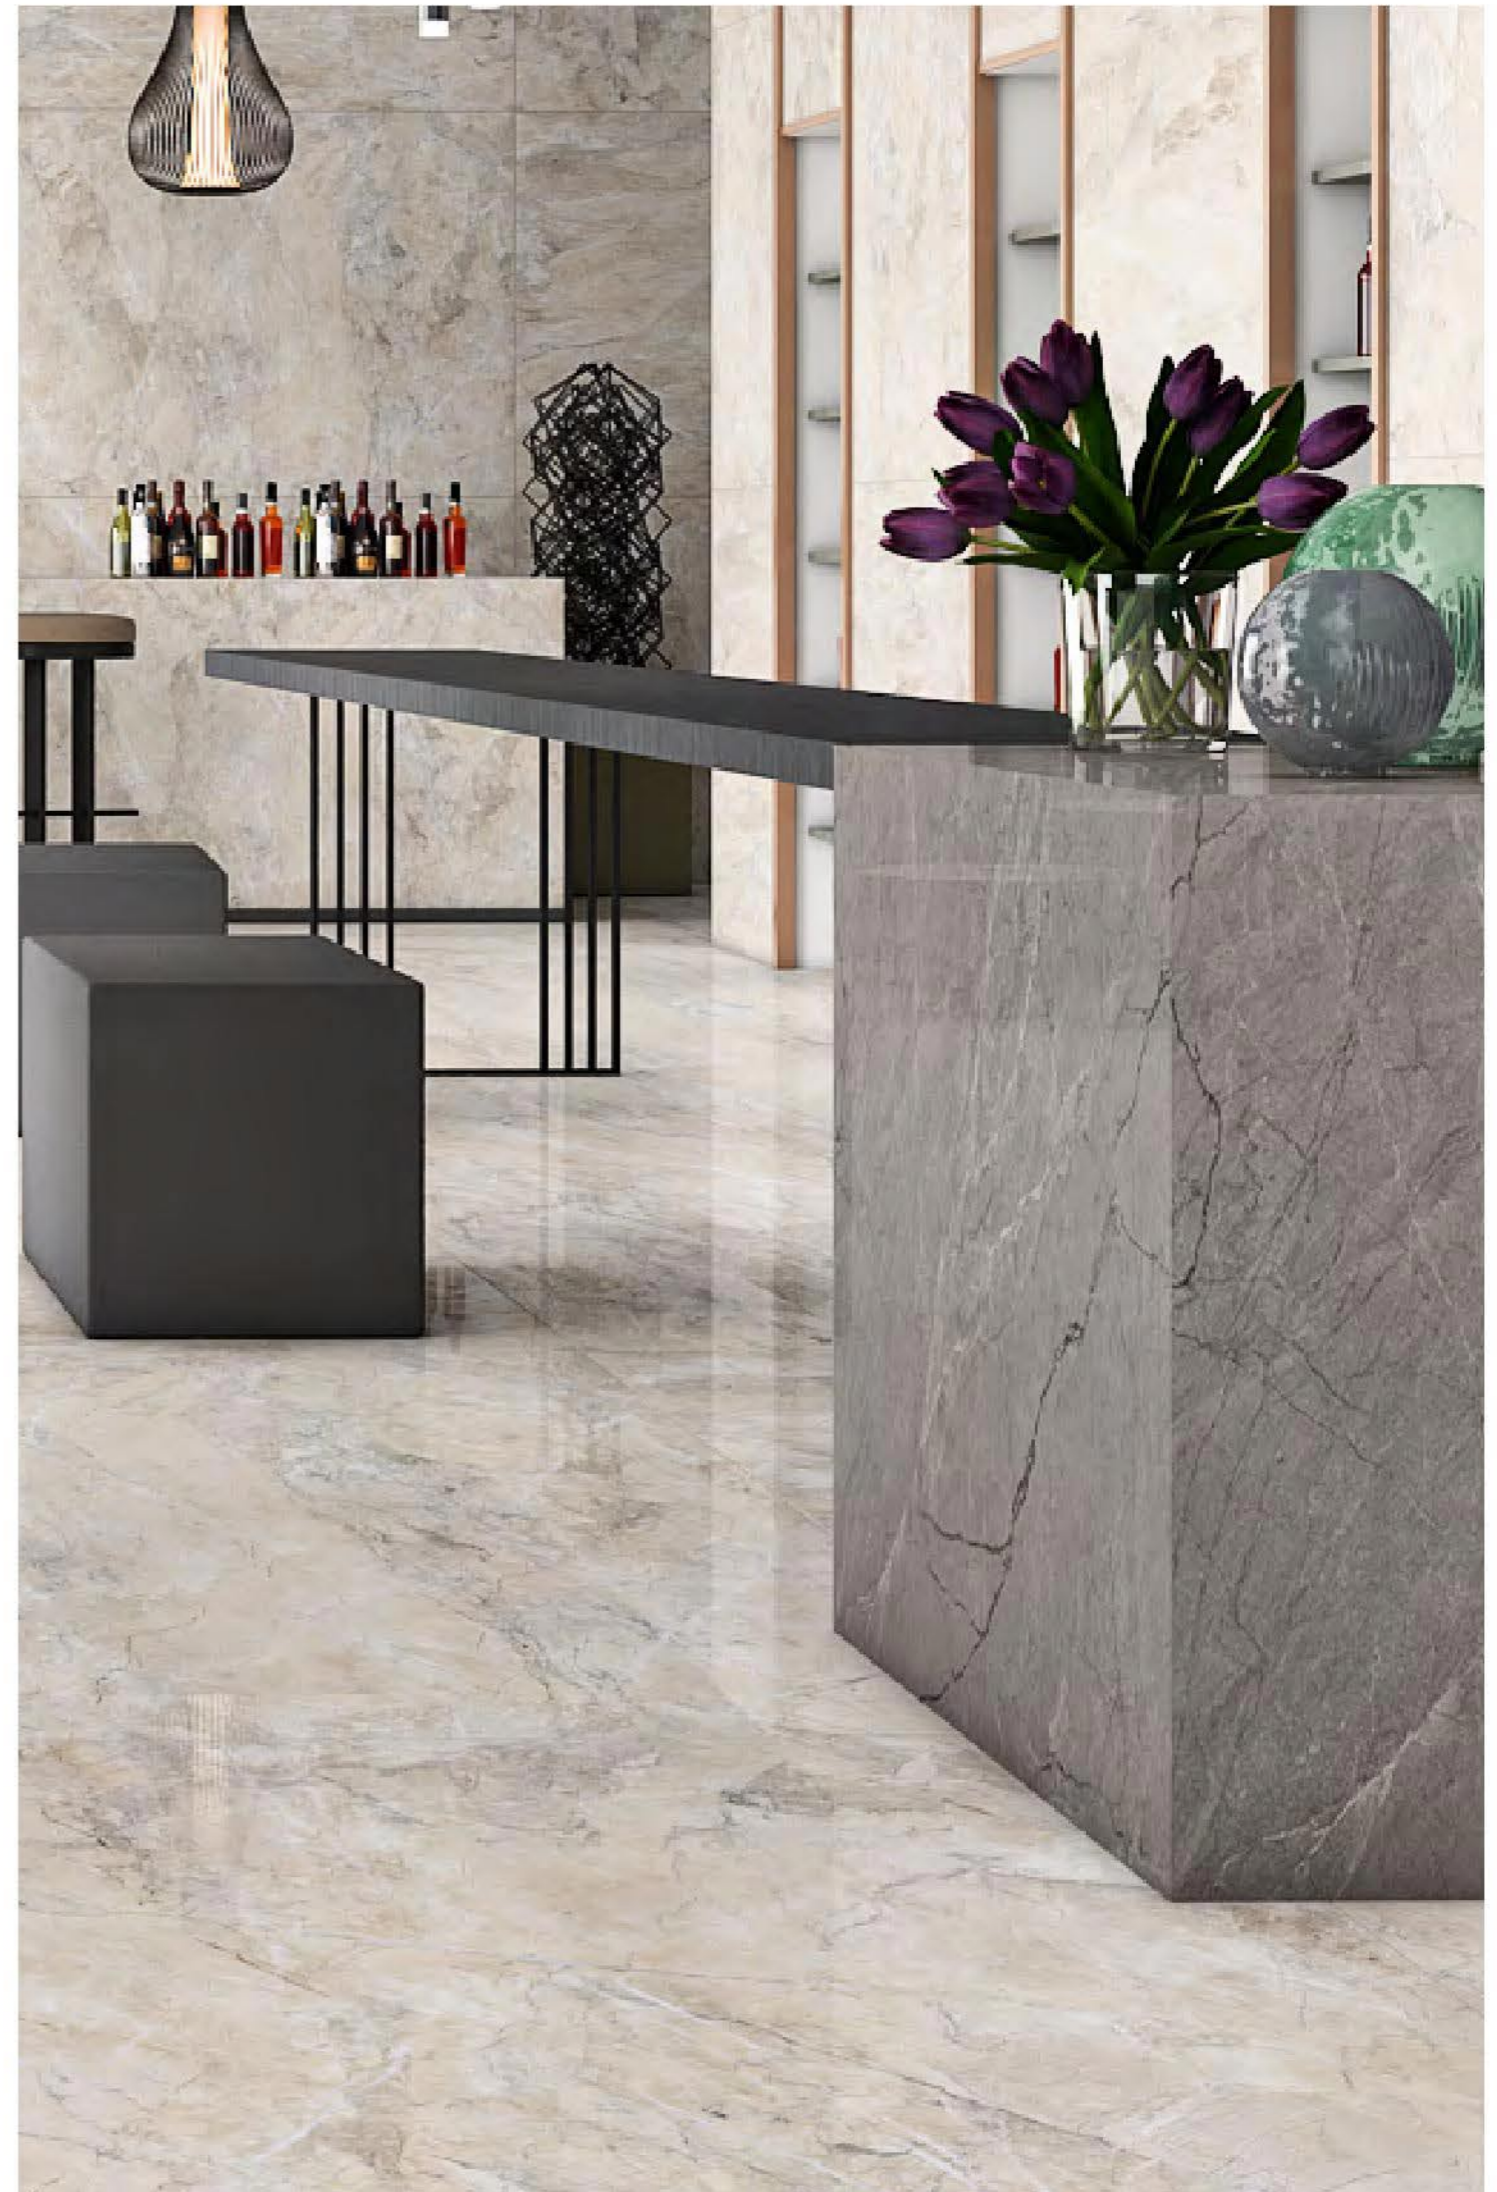

→ STAMP EDITION

ROSSO
ALLEGRO

→ THE FEEL OF REAL MARBLE

120X180CM, POLISHED ←

LUXURY LIVING

Rizzoni
Endless

polished

→ TIMELESS & CAPTIVATING