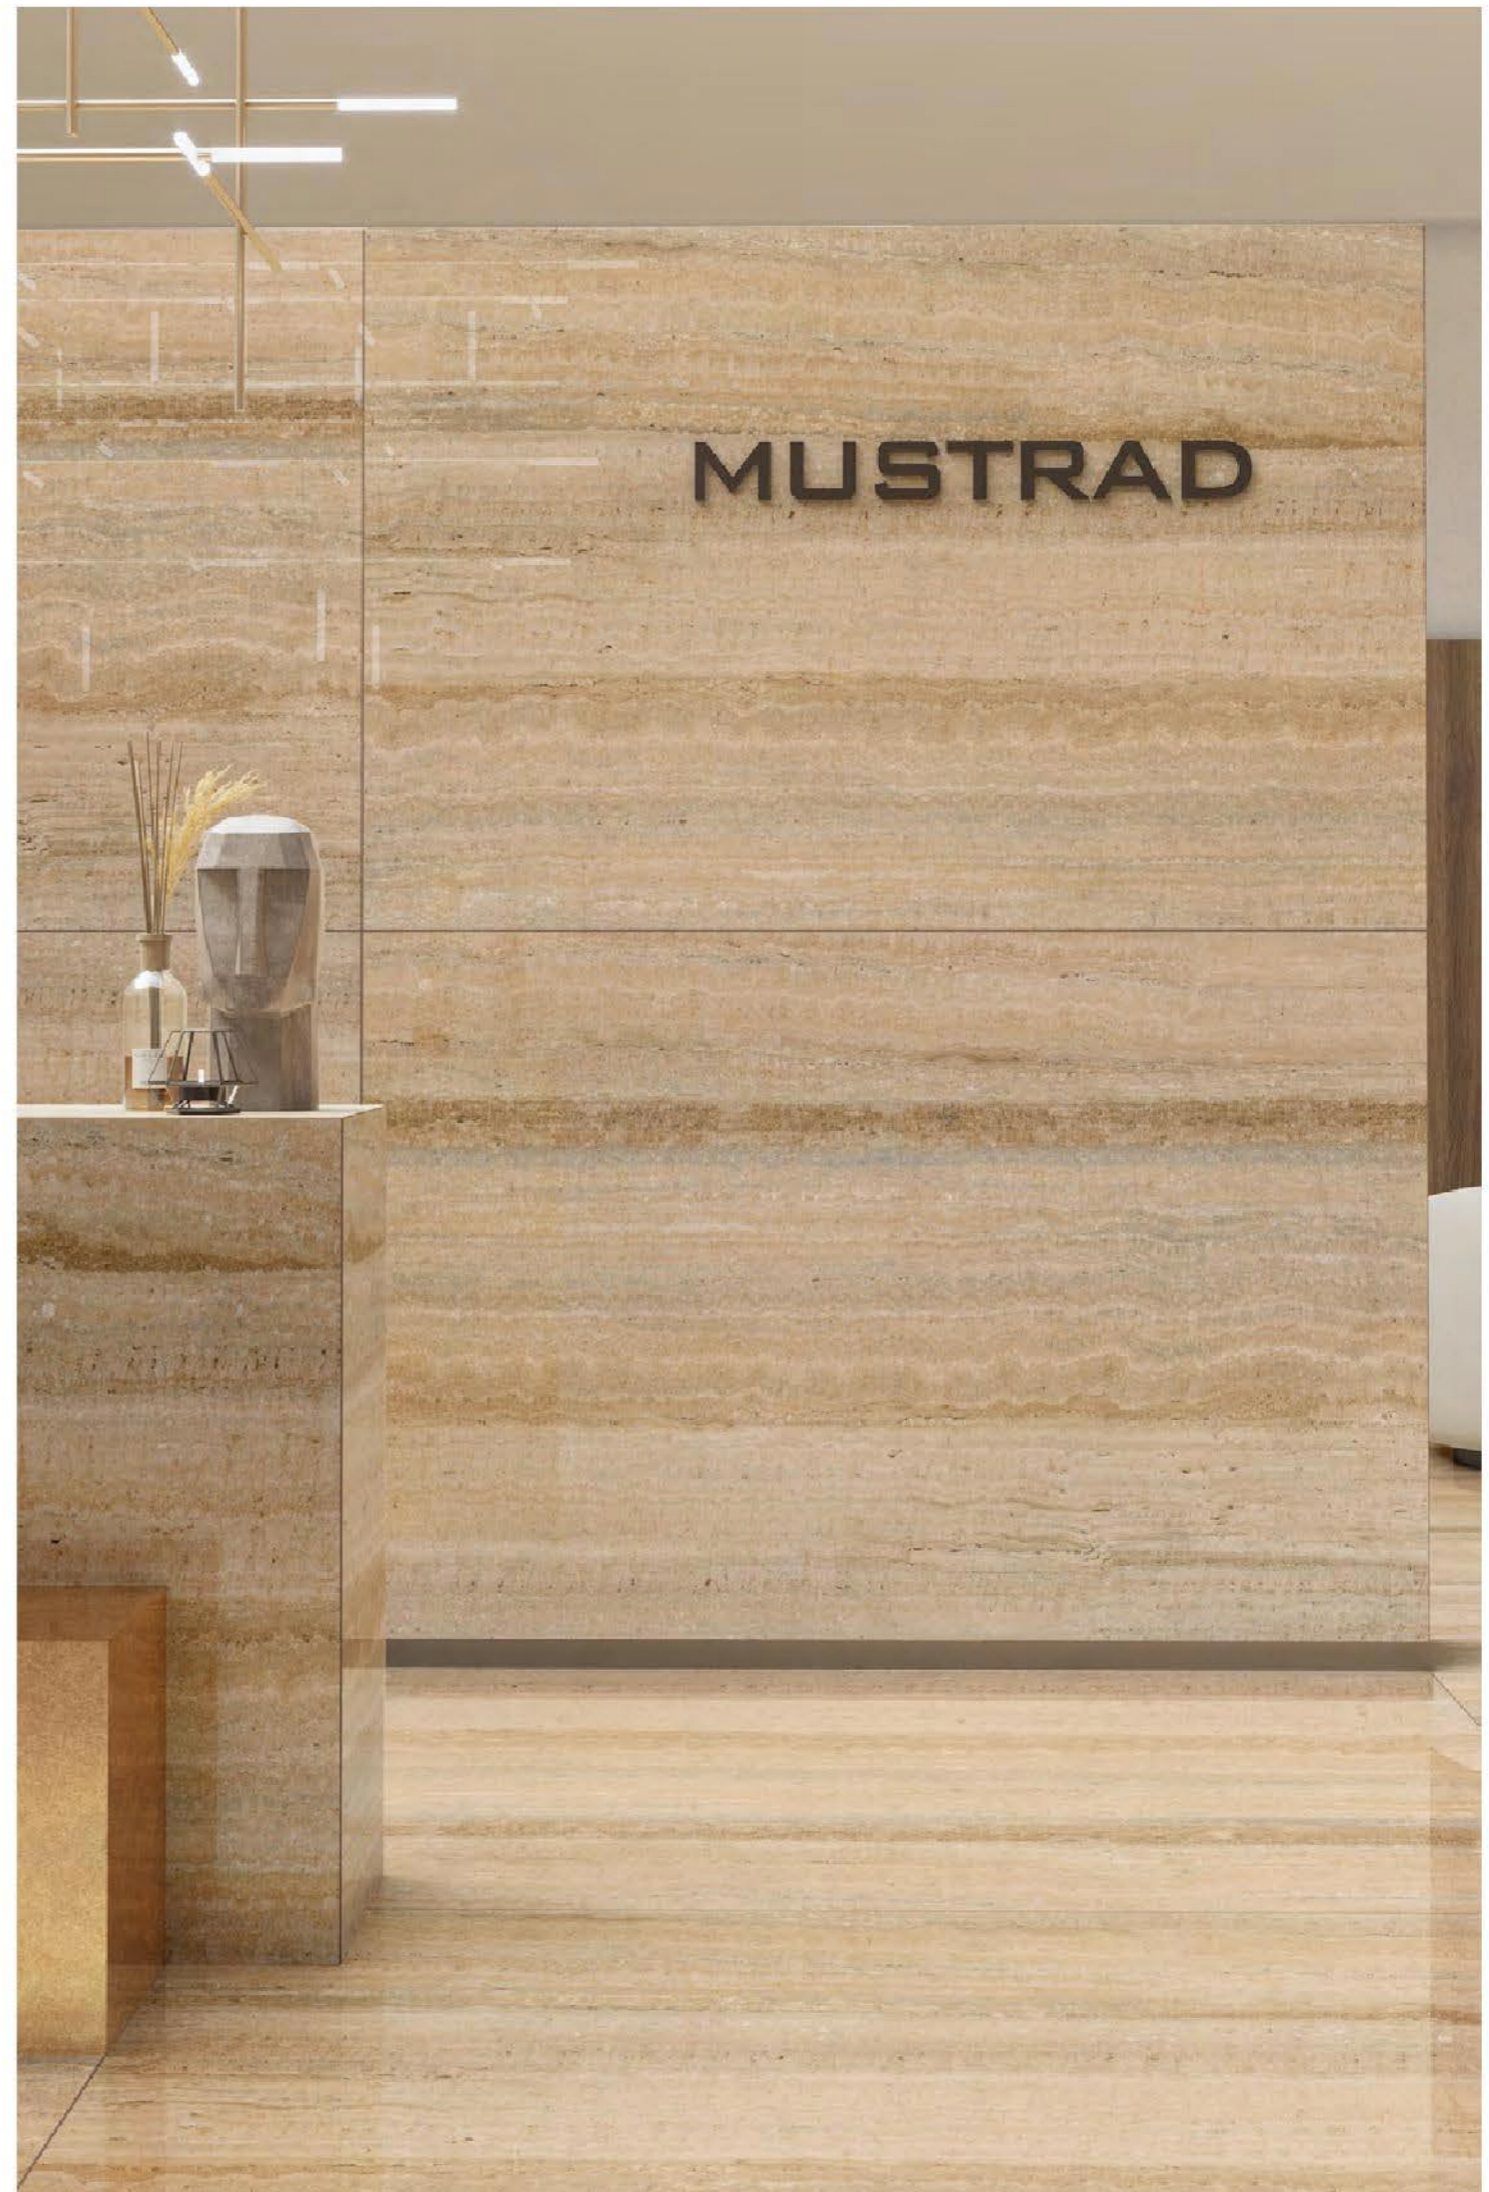

LIMER
GREY
Endless

→ THE FEEL OF REAL MARBLE

120X180CM, POLISHED ←

LUXURY LIVING

Marina Travertino

polished

→ SUBTLE & SOOTHING

→ STAMP EDITION