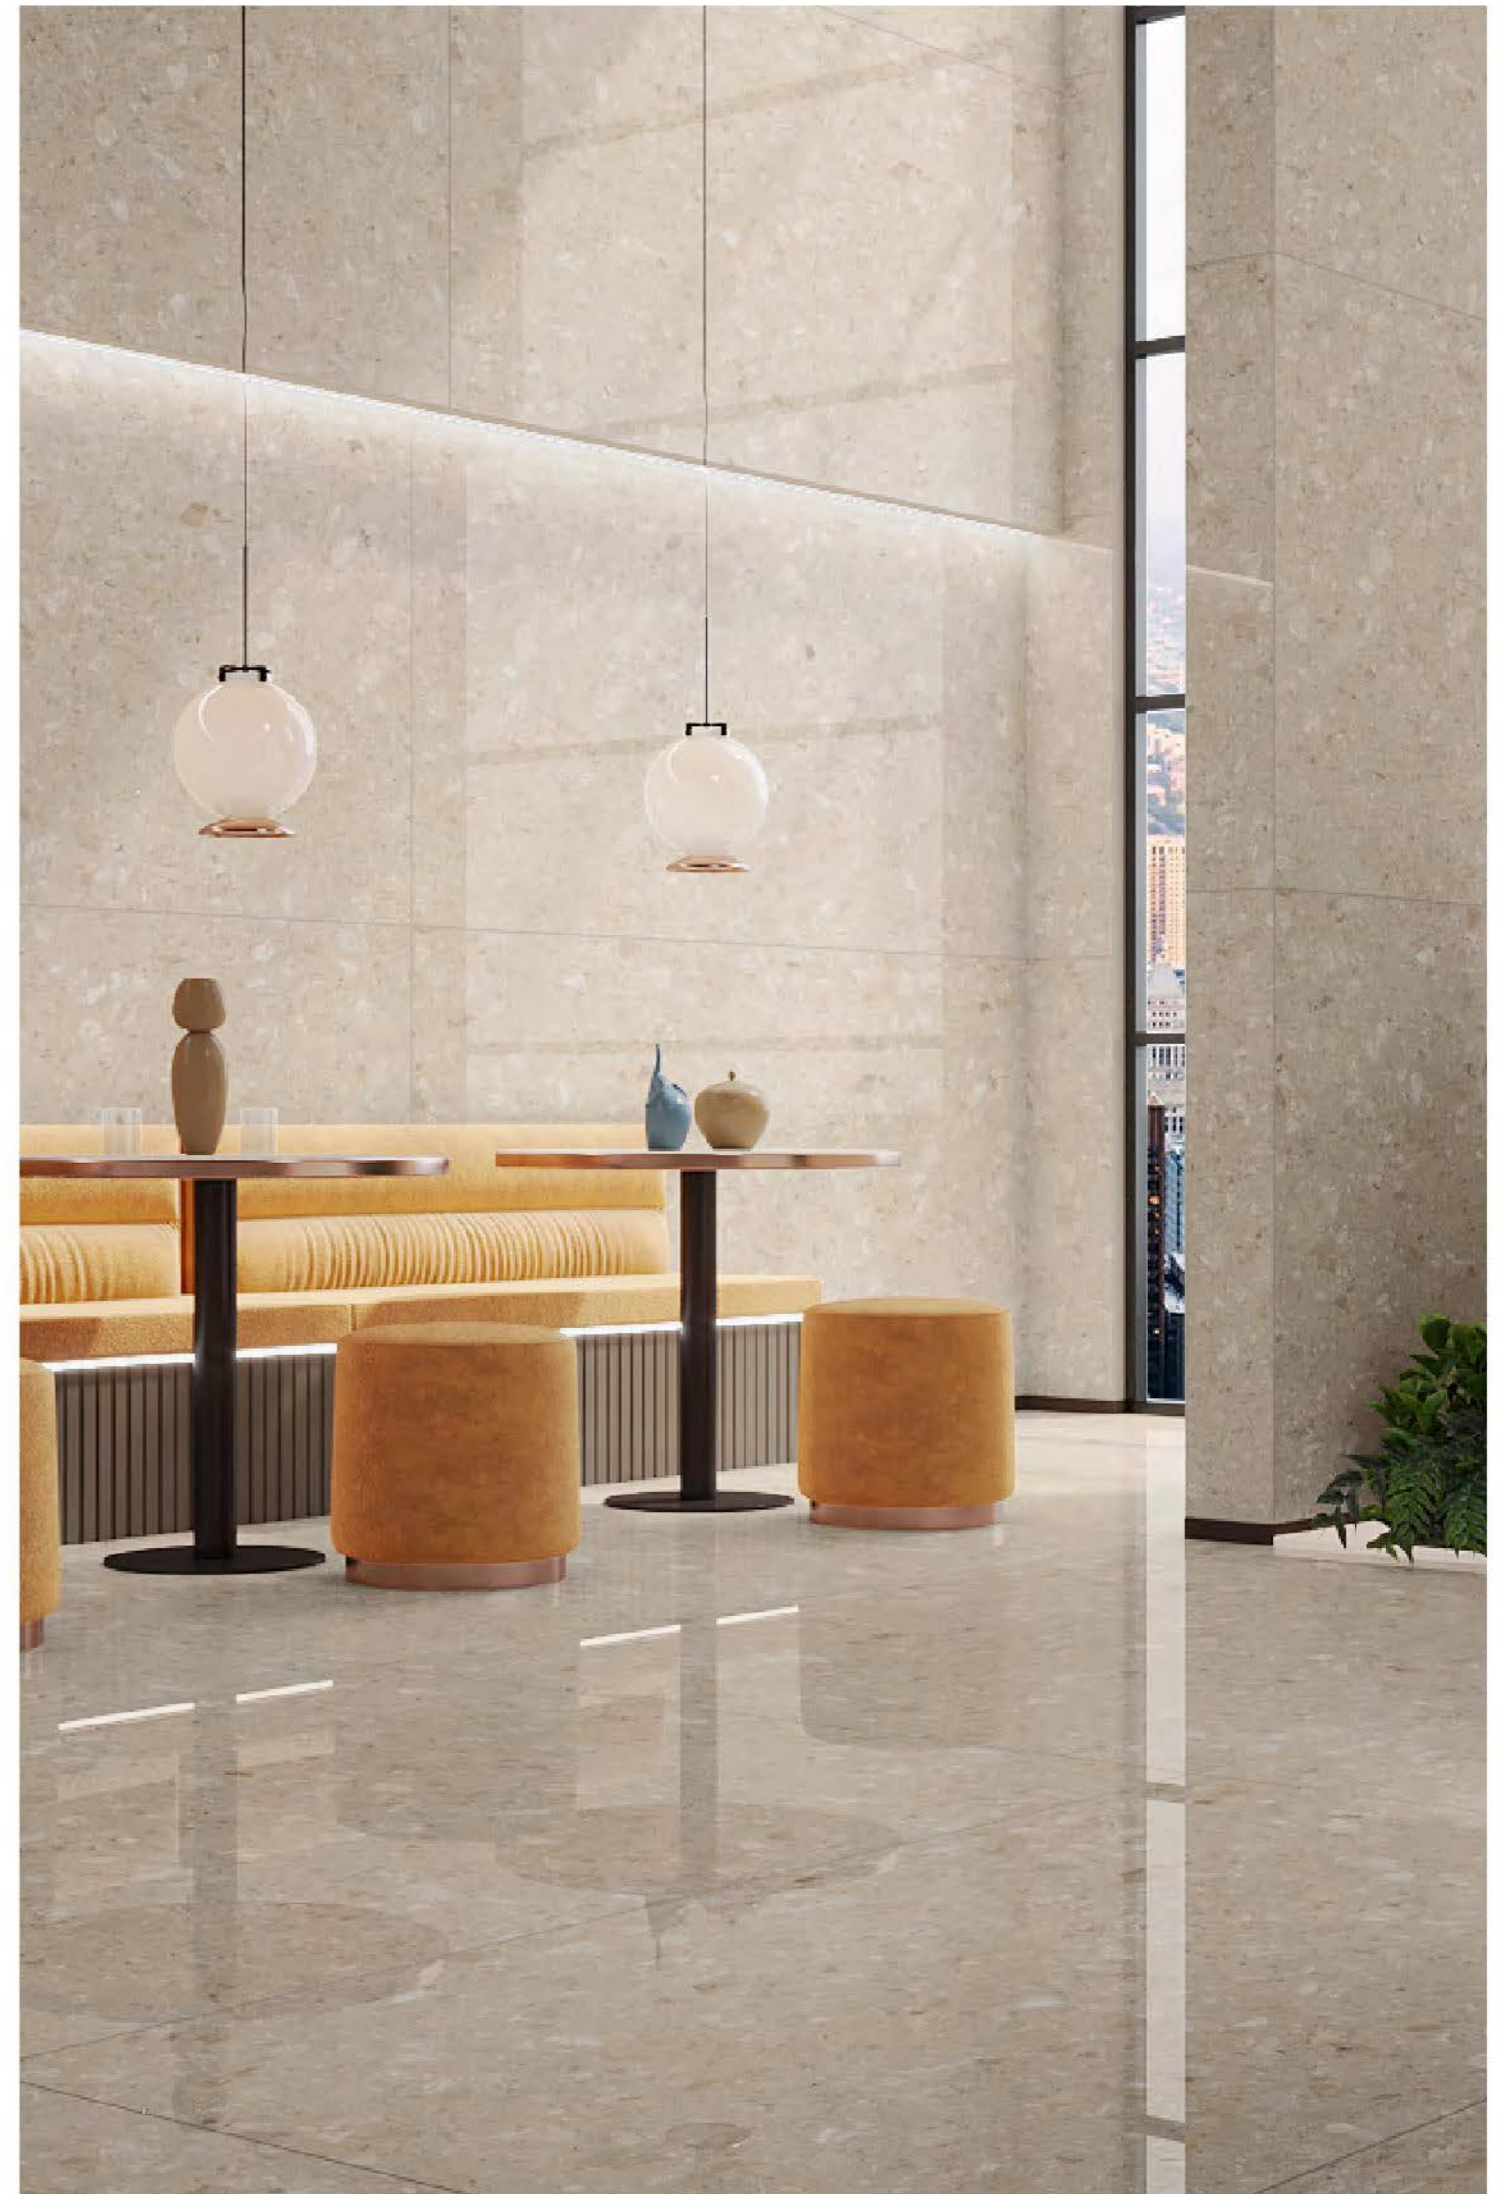

LUXURY LIVING

Toscana Almond

polished

→ EXQUISITE & STRIKING