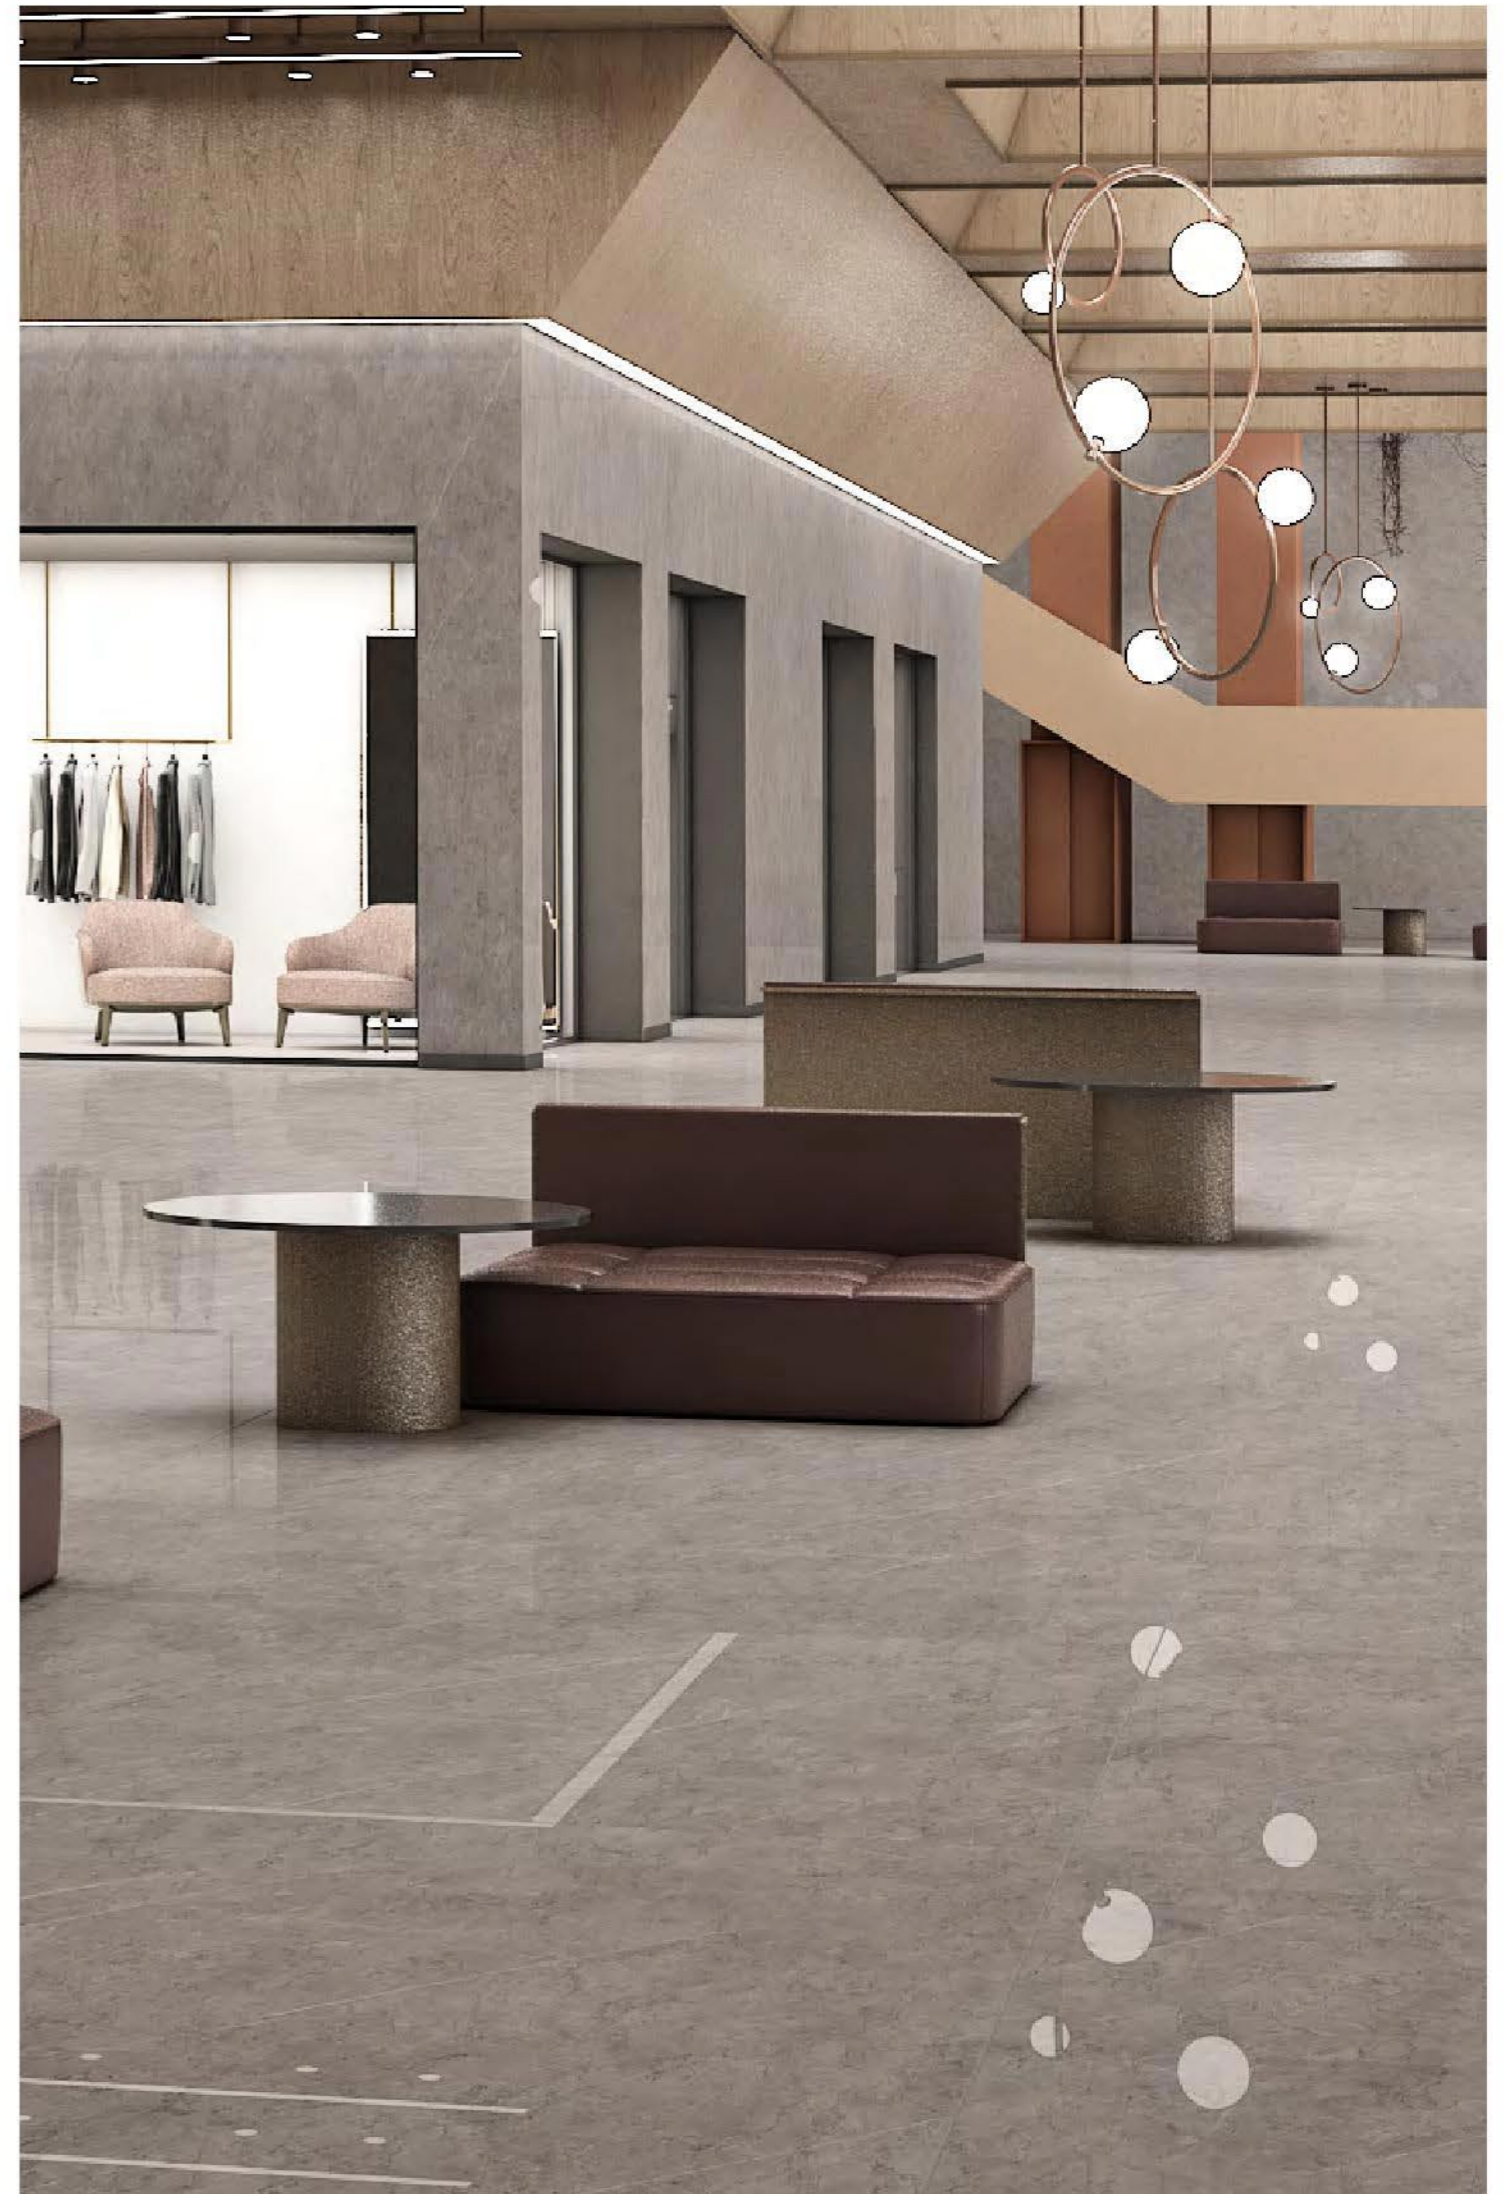

PIETRA
BROWN
Endless

→ THE FEEL OF REAL MARBLE

120X180CM, POLISHED ←

LUXURY LIVING

Pietra Grey

Endless

polished

→ CONTRASTING & UNIQUE