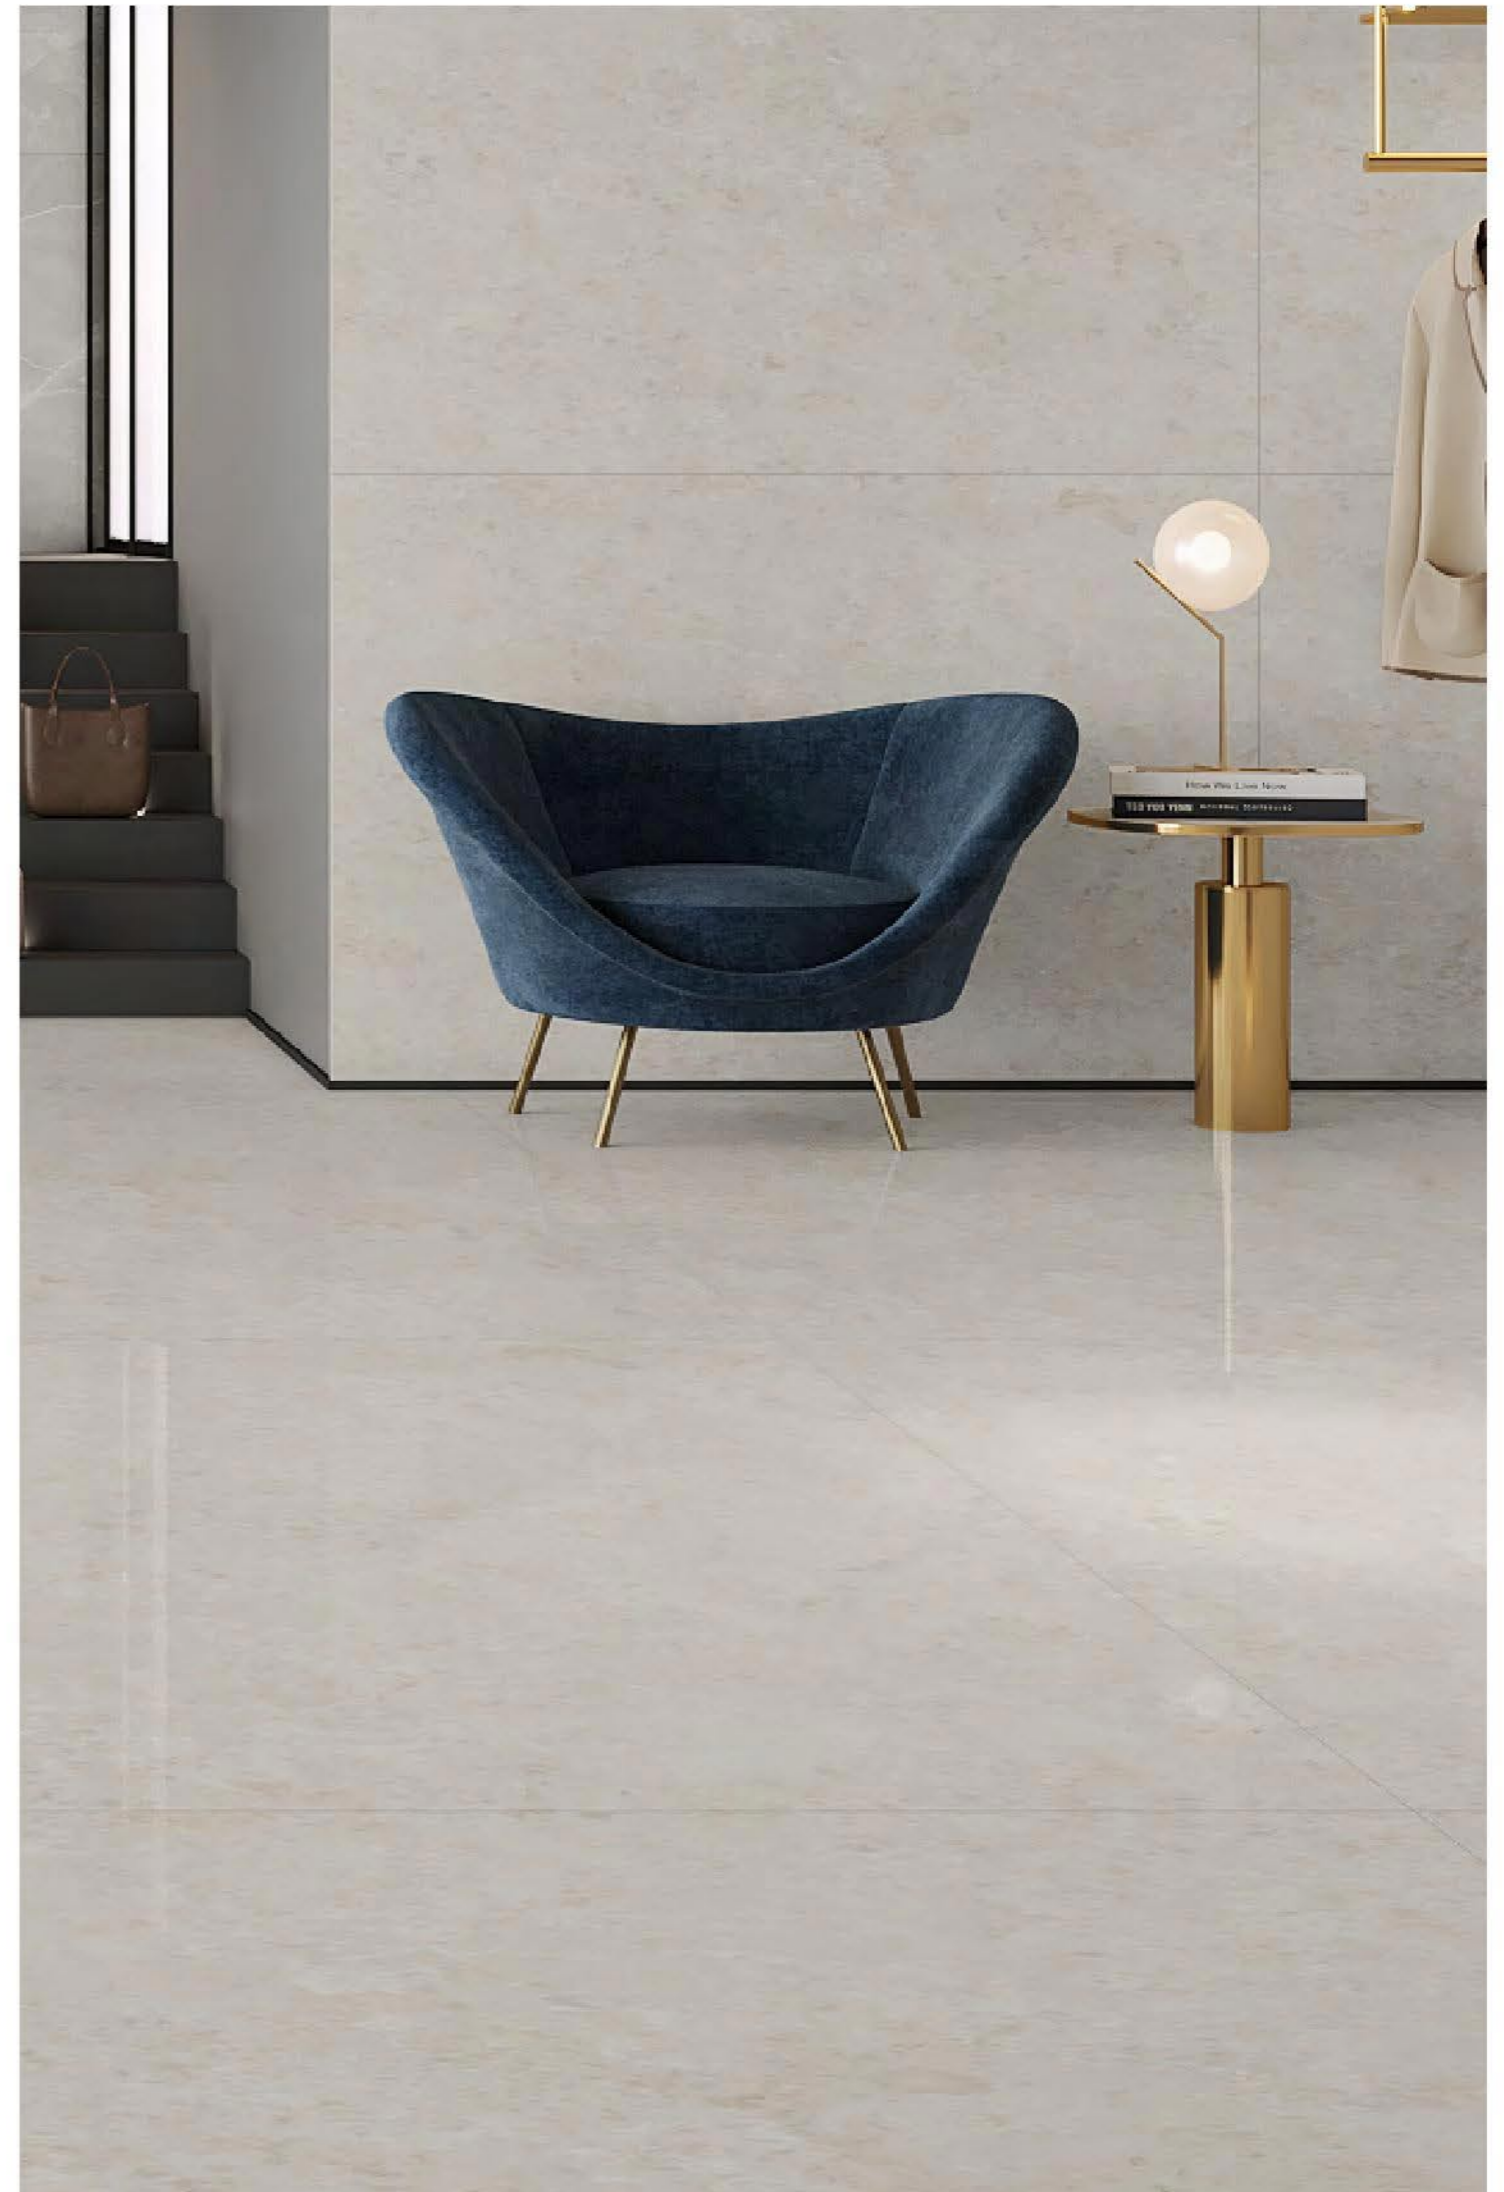

→ MINIMALISM & SEVERITY

→ STAMP EDITION

SPARKLE
BEIGE
Endless

→ THE FEEL OF REAL MARBLE

120X180CM, POLISHED ←

LUXURY LIVING

Sparkle Grey
Endless

polished