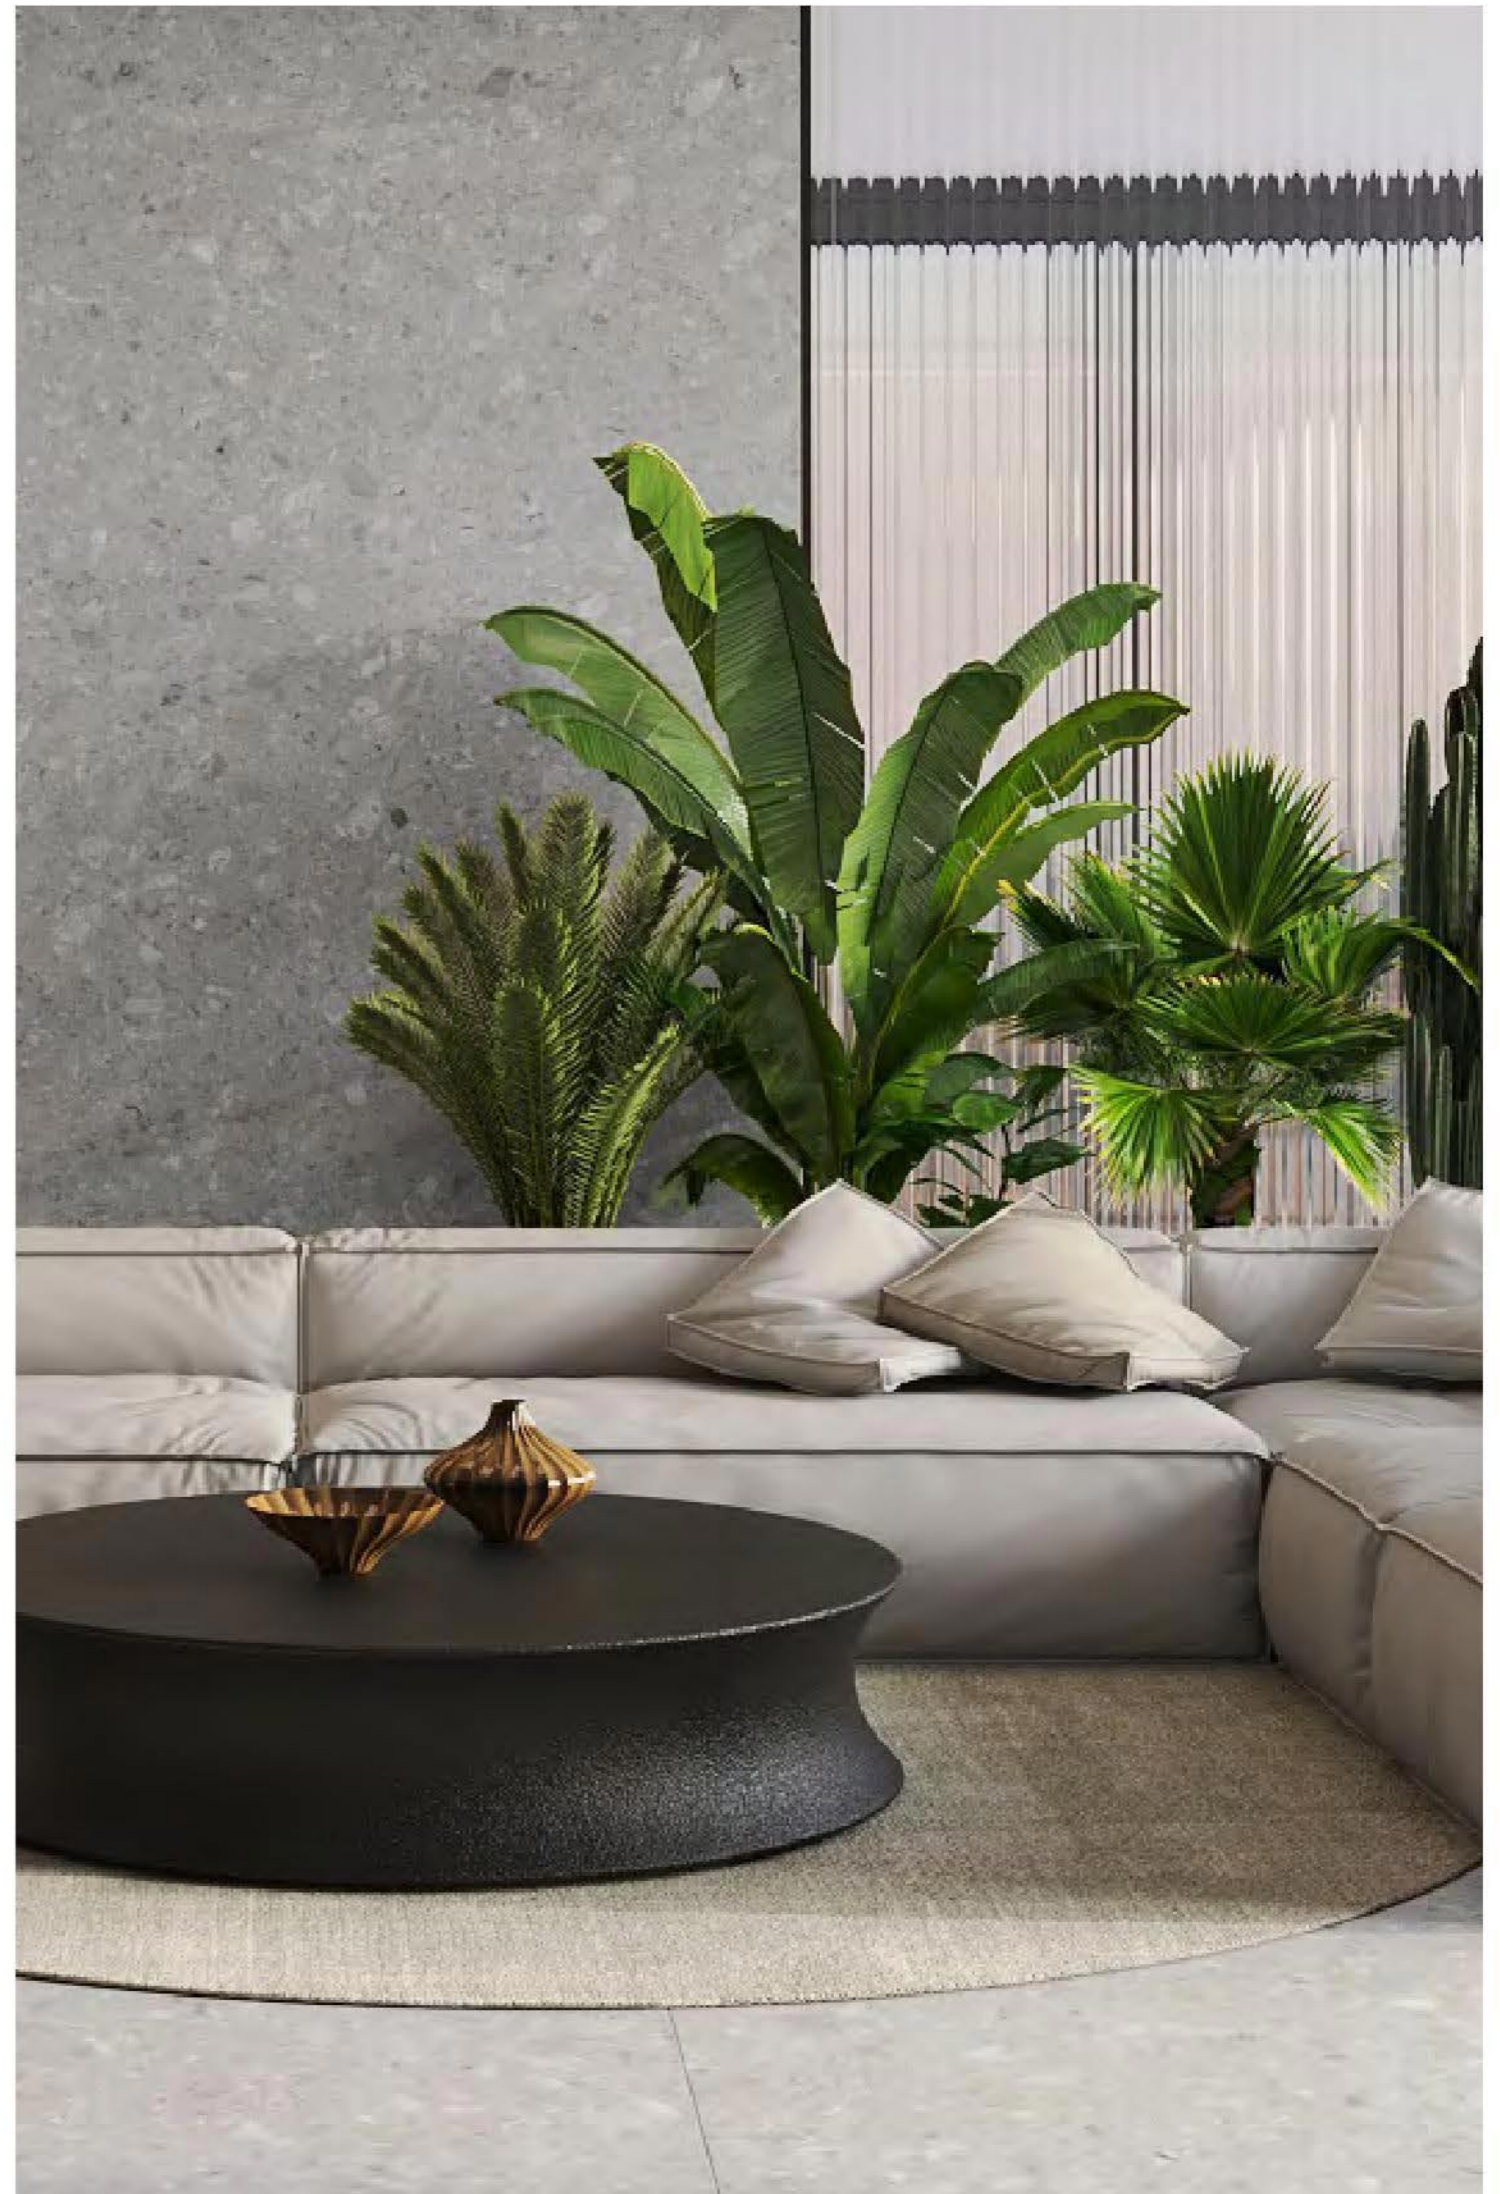

→ EXQUISITE & STRIKING

→ STAMP EDITION

TOSCANA
CREMA

→ THE FEEL OF REAL MARBLE

120X180CM, POLISHED ←

LUXURY LIVING

Toscana Grey

polished