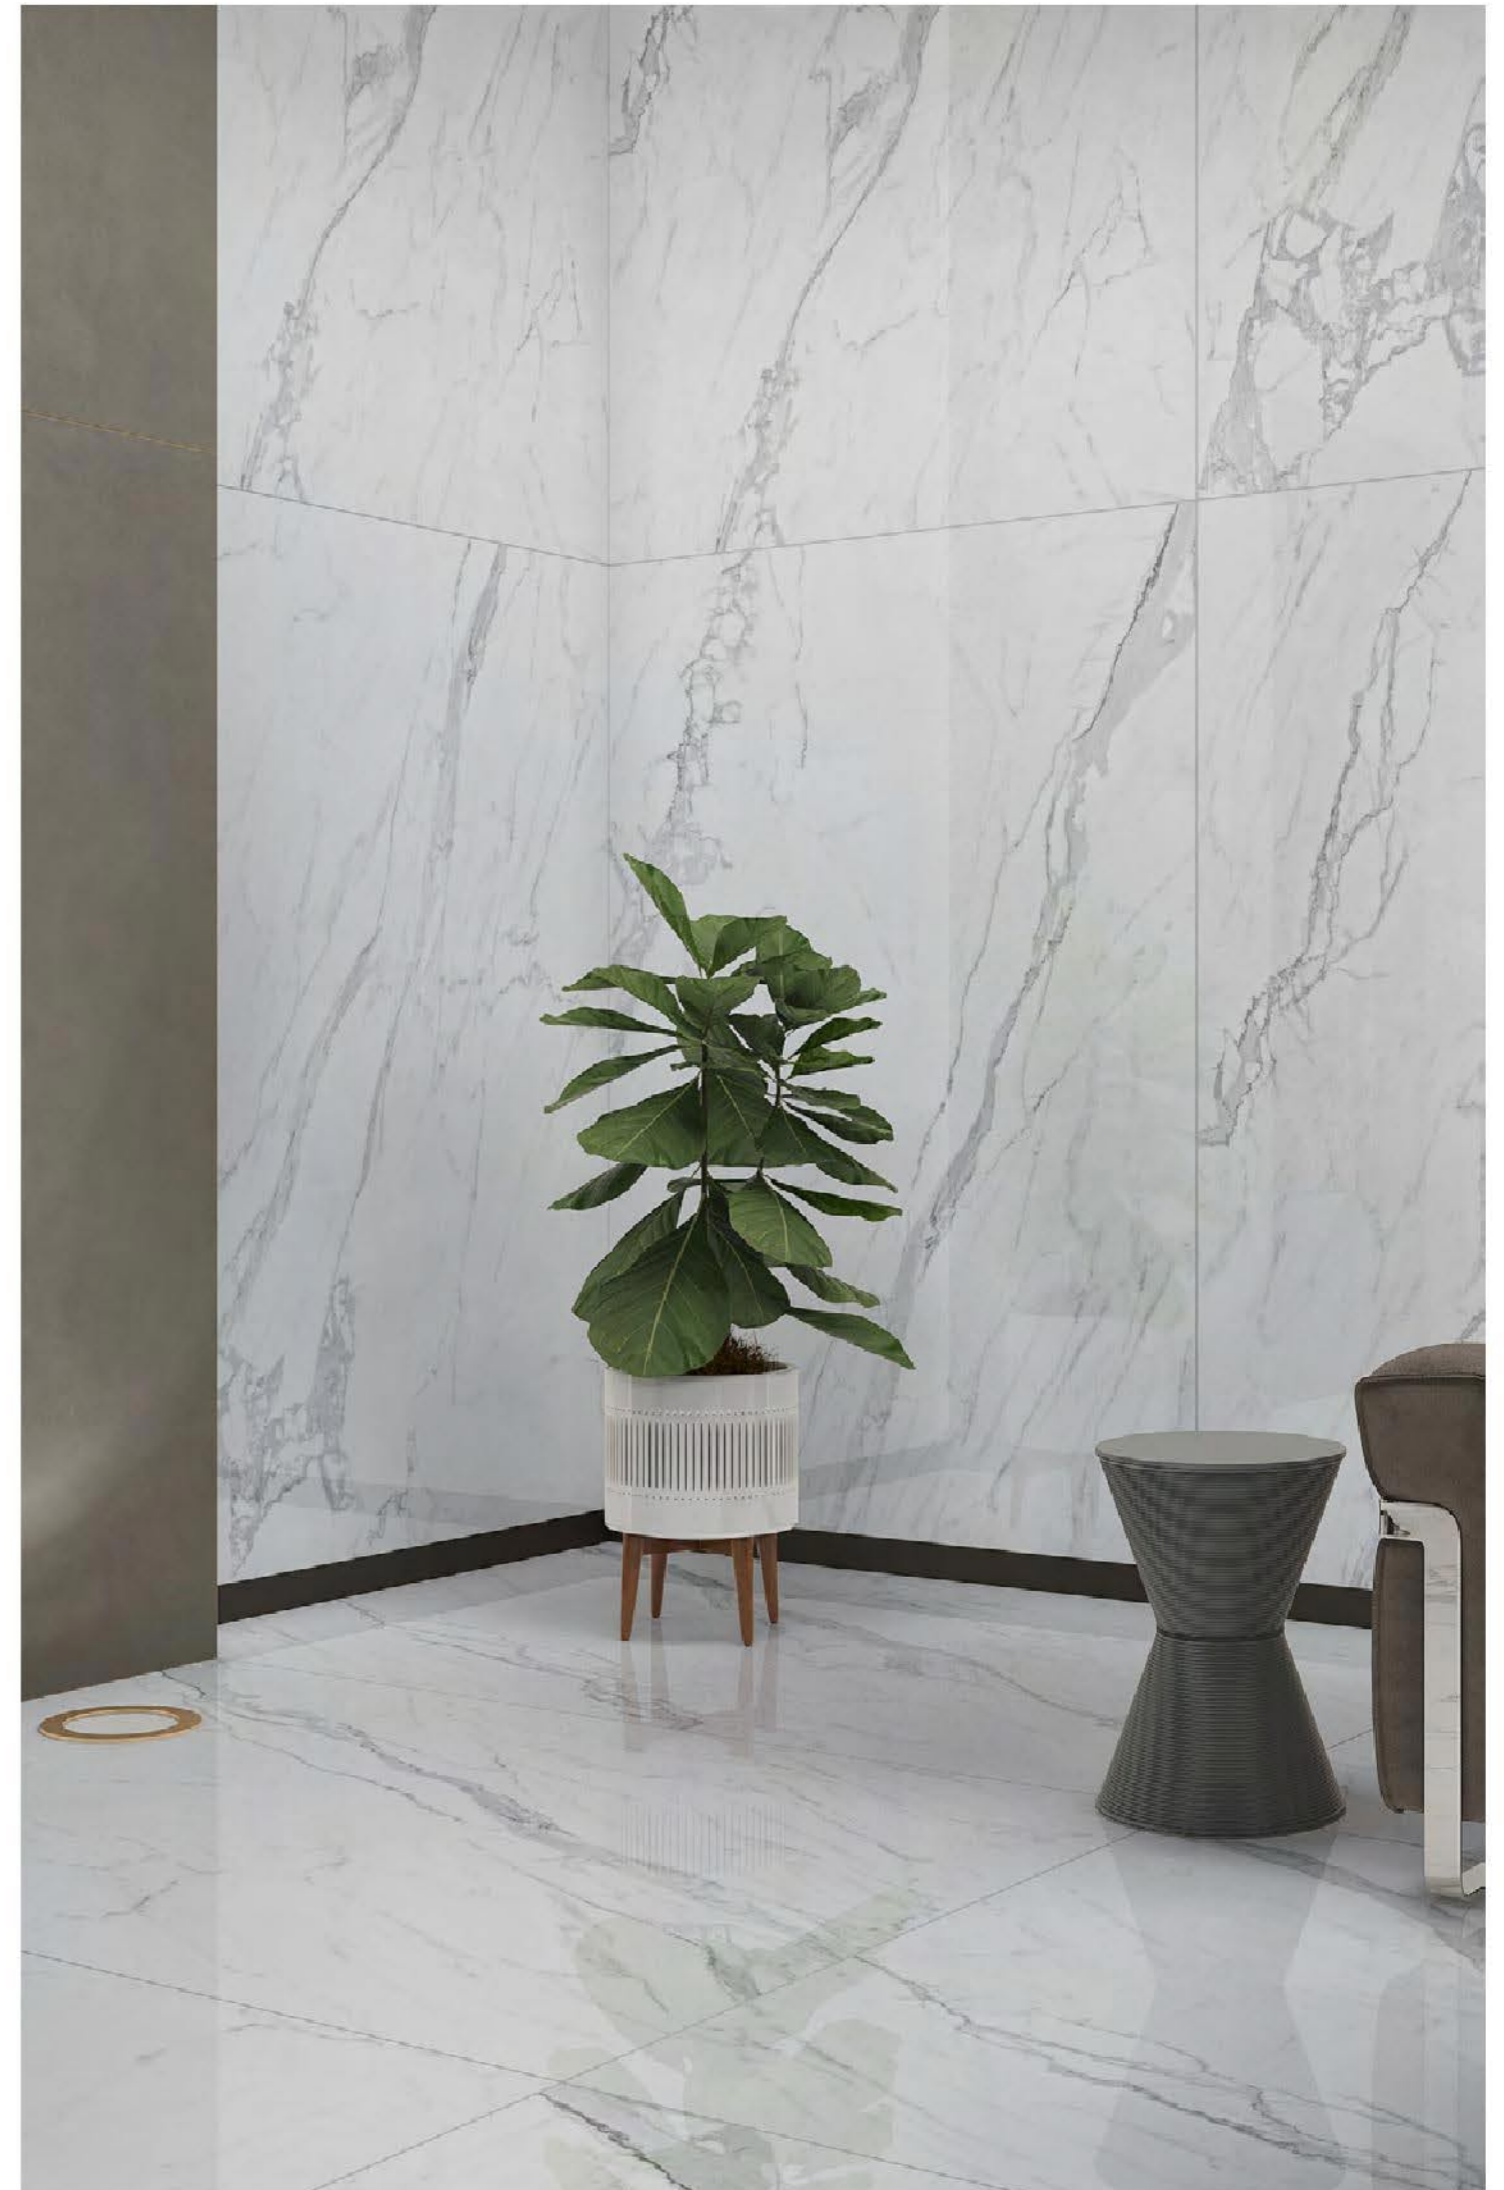

Super White