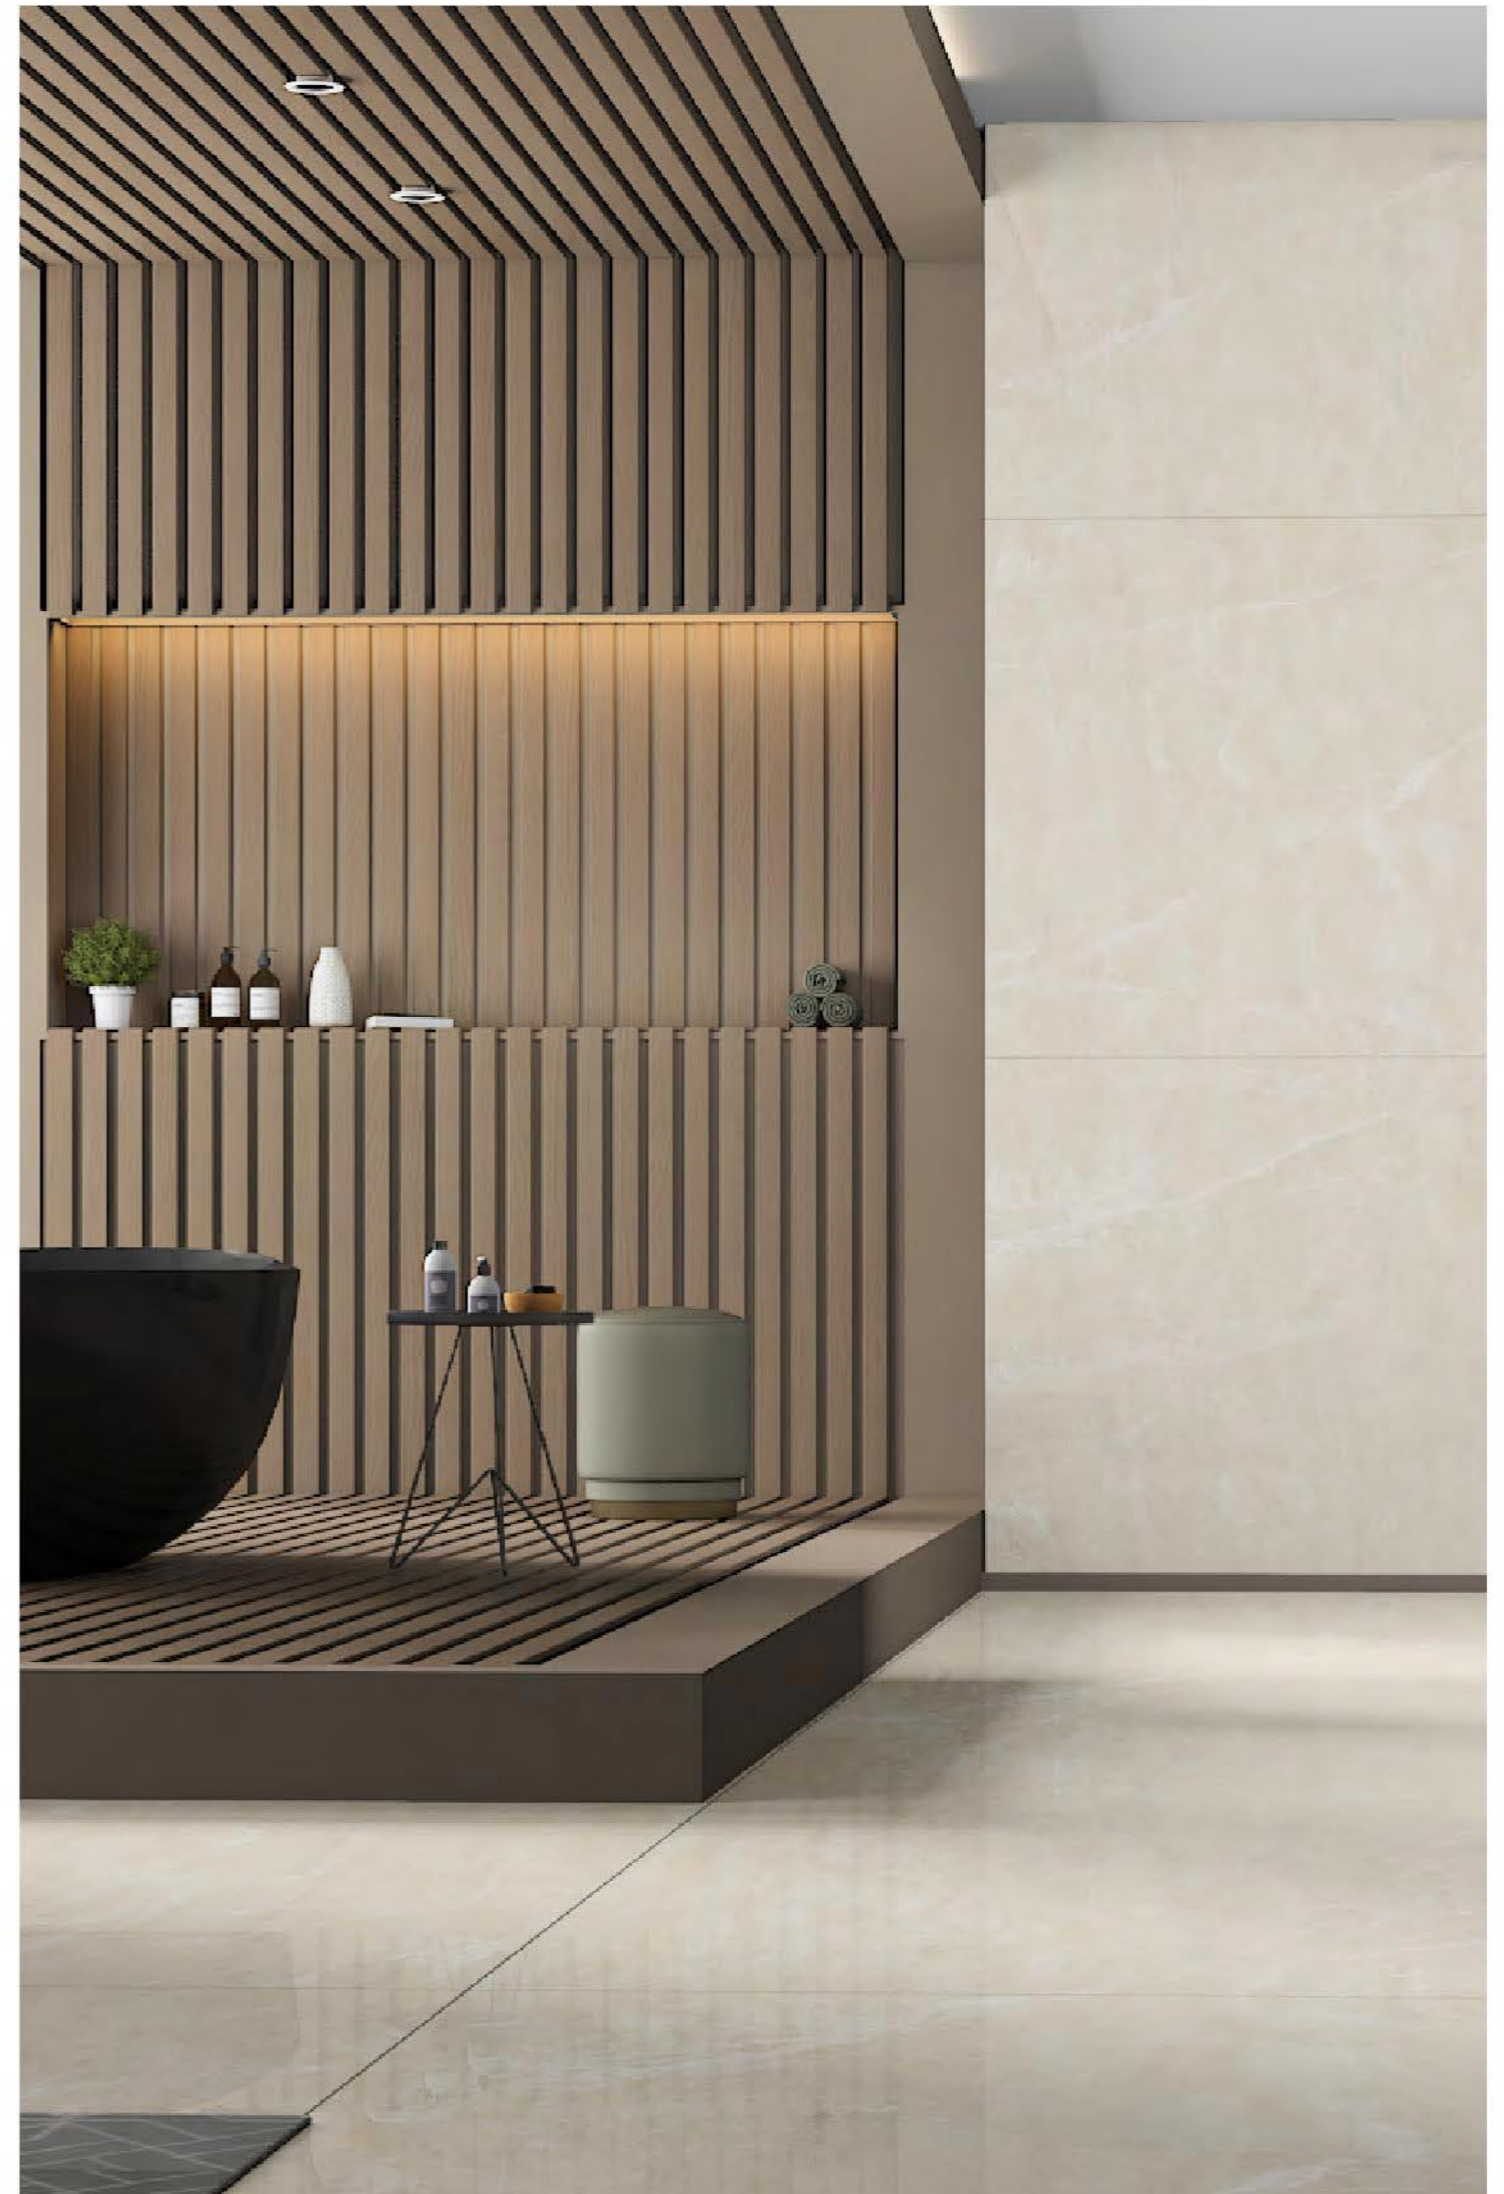

→ STAMP EDITION

COCADA
DREAM
High Glossy

→ THE FEEL OF REAL MARBLE

120X180CM, POLISHED ←

LUXURY LIVING

Cocada Dream Light

polished

→ NUANCE & SIMPLICITY