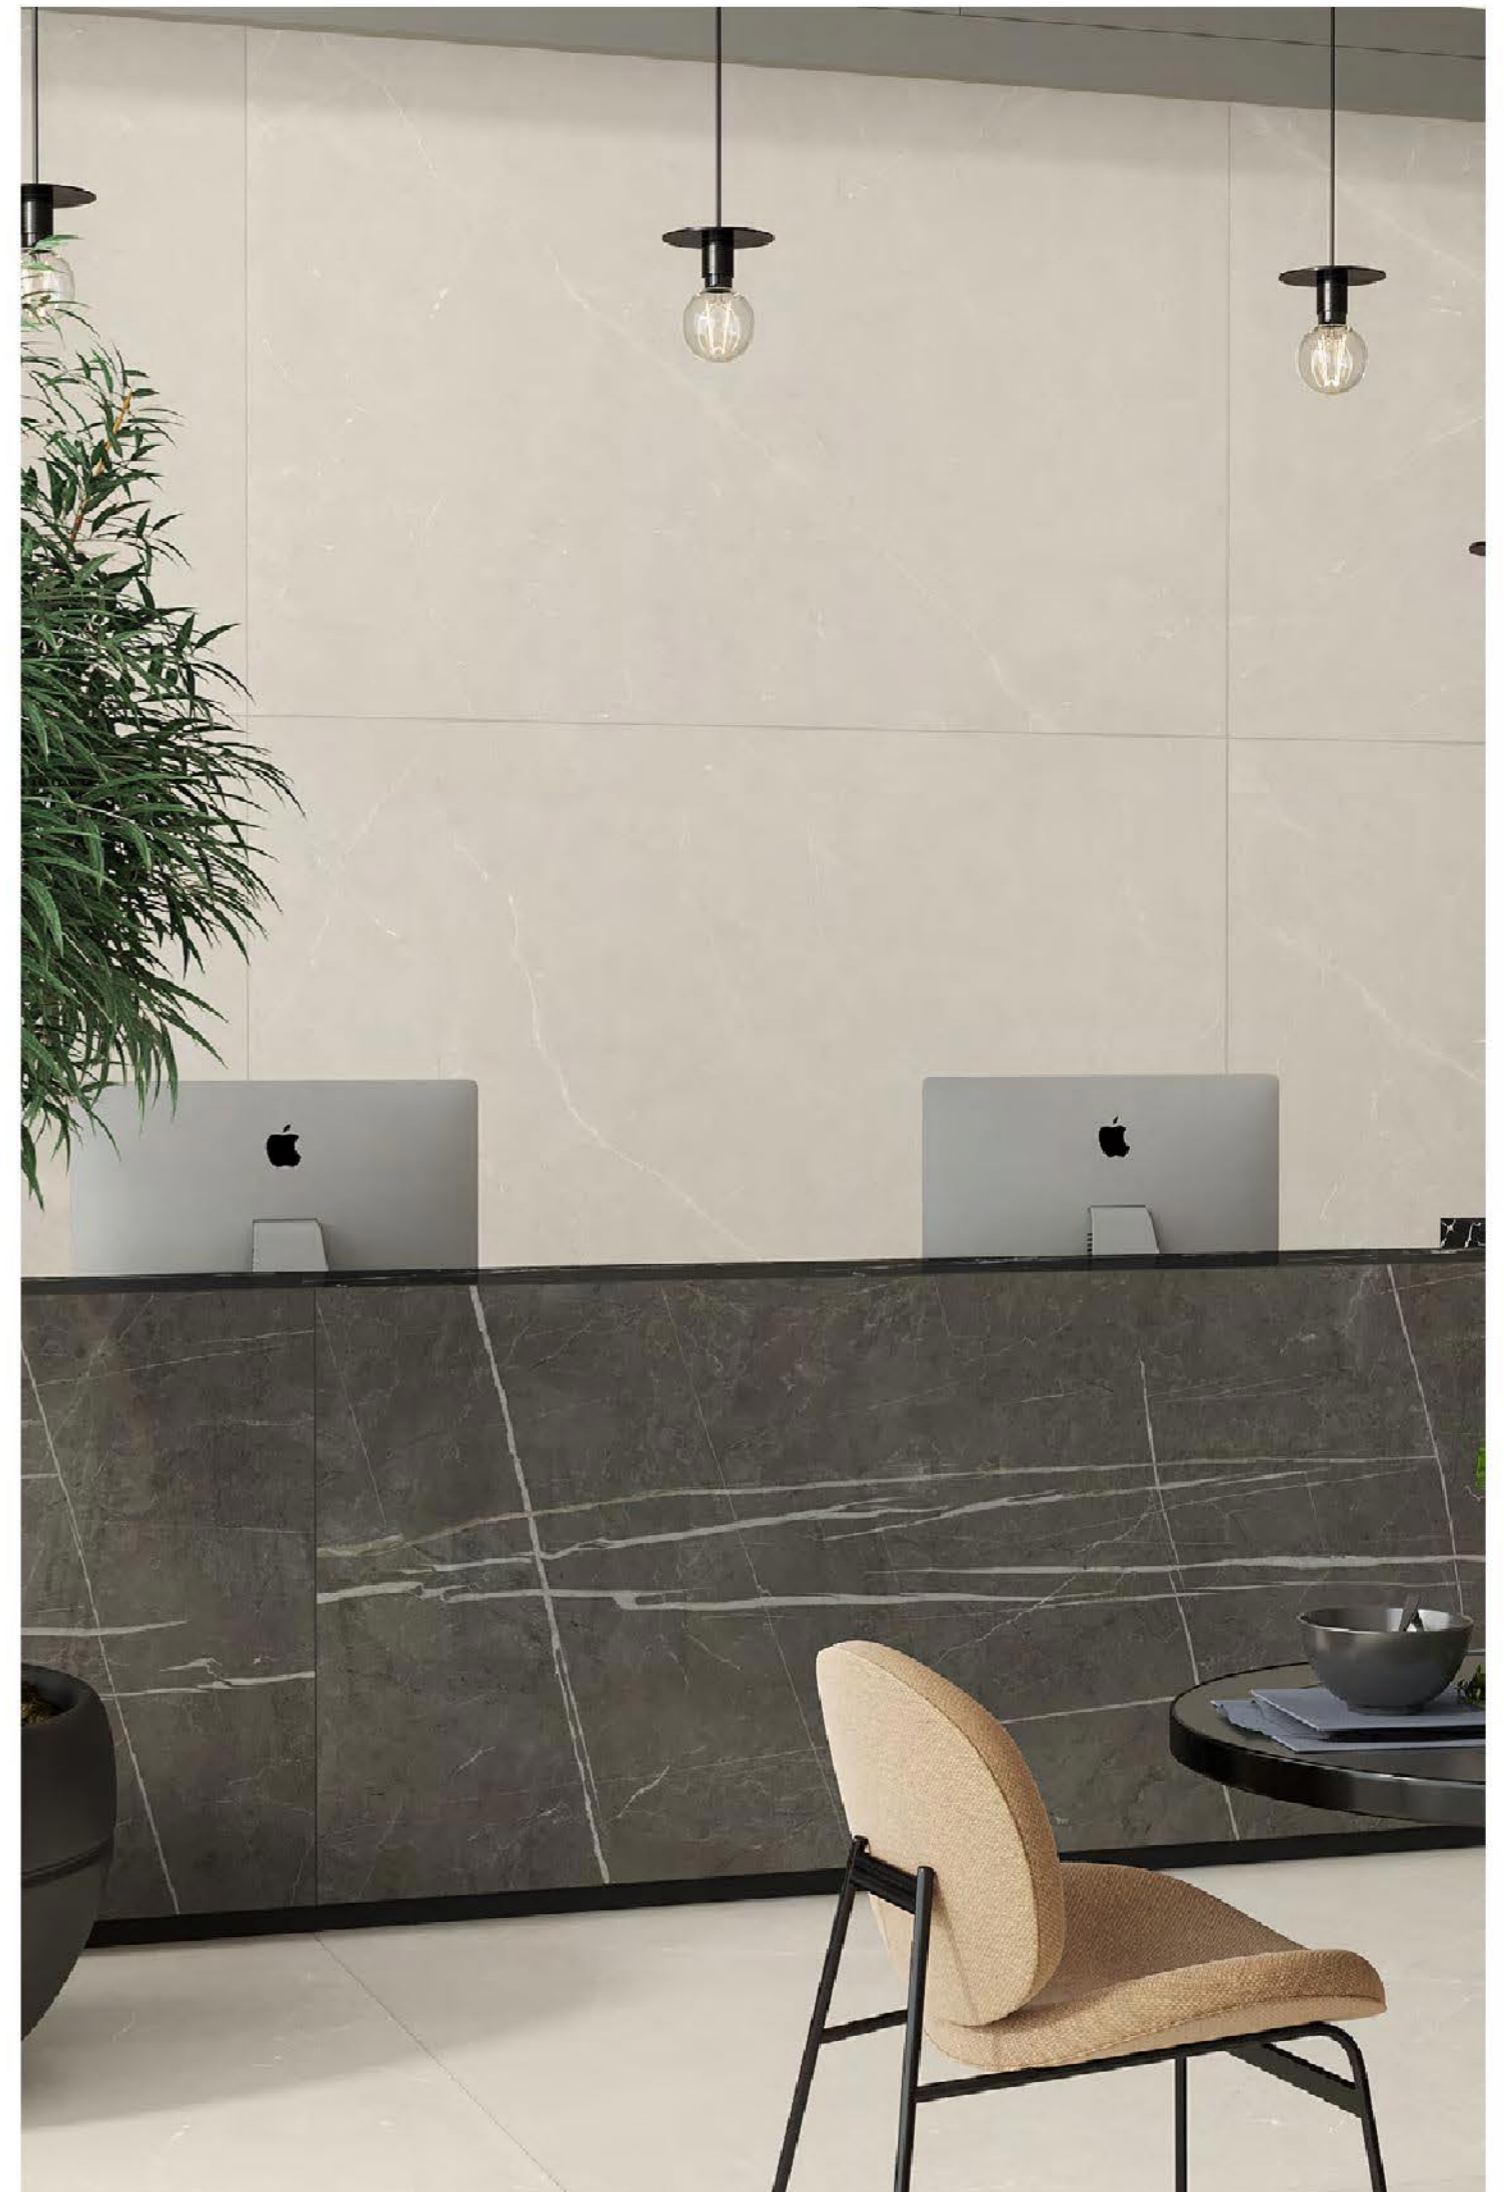

BURBBERY
BEIGE

→ THE FEEL OF REAL MARBLE

120X180CM, POLISHED ←

LUXURY LIVING

Burbbery Gris

polished

→ GLAMOROUS & VERSATILE

→ STAMP EDITION