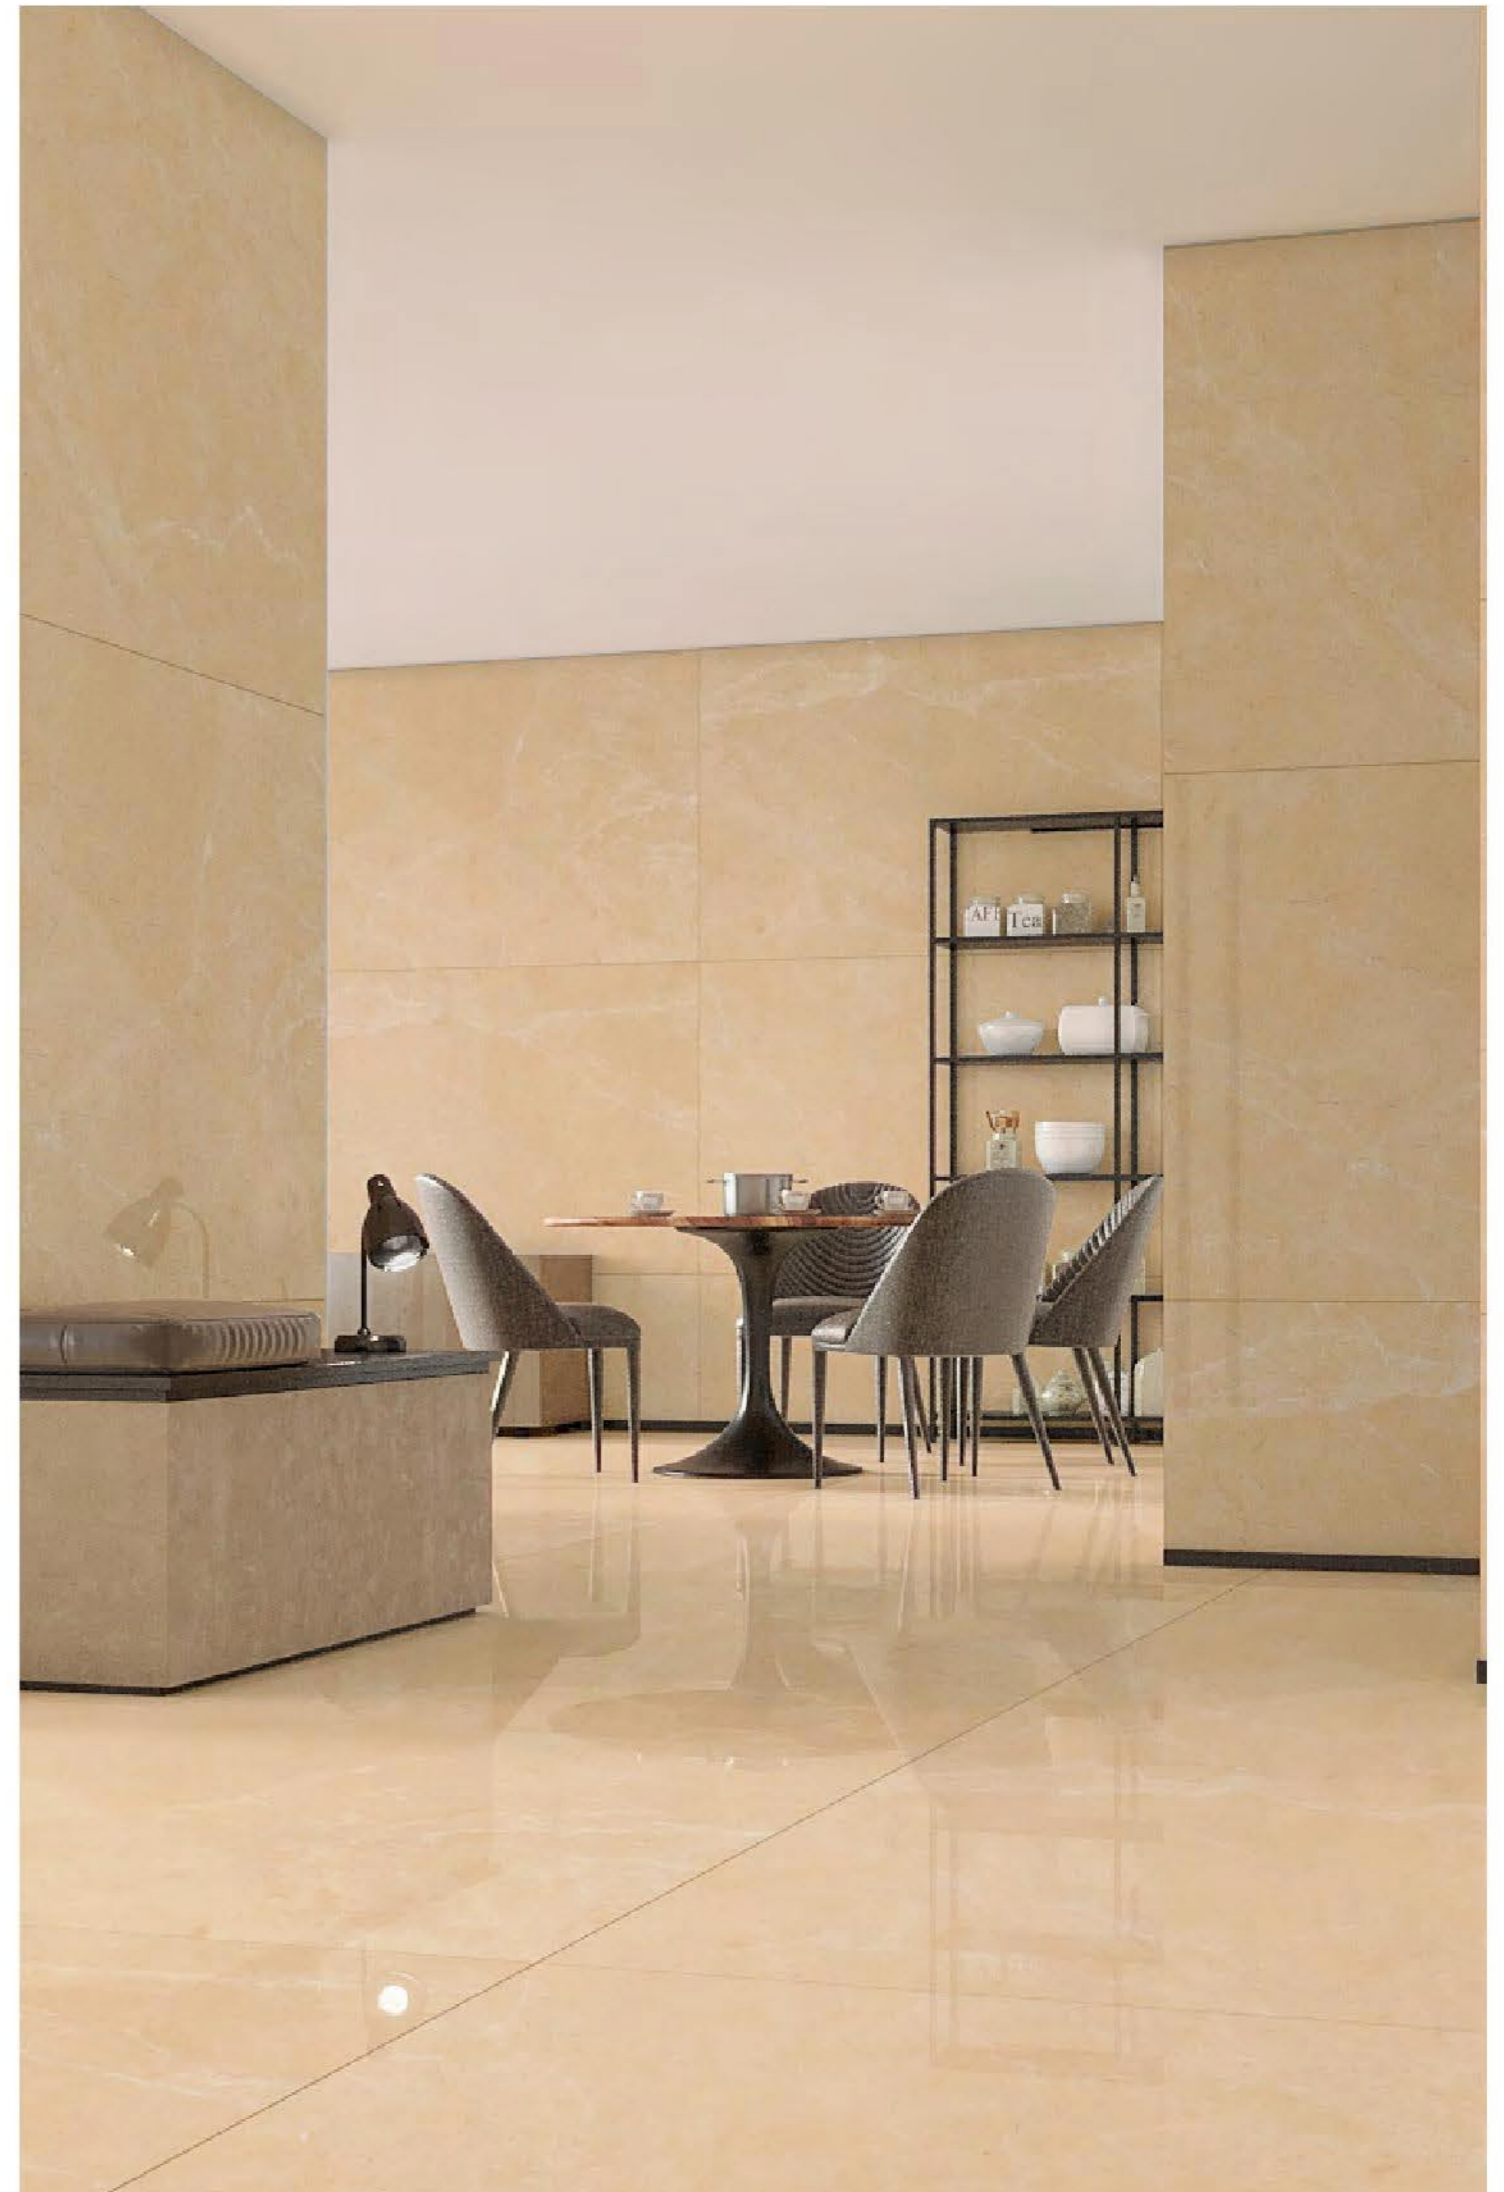

→ STAMP EDITION

COCADA
DREAM LIGHT

→ THE FEEL OF REAL MARBLE

120X180CM, POLISHED ←

LUXURY LIVING

Corel Beige

polished

→ MODERN & STYLIZED