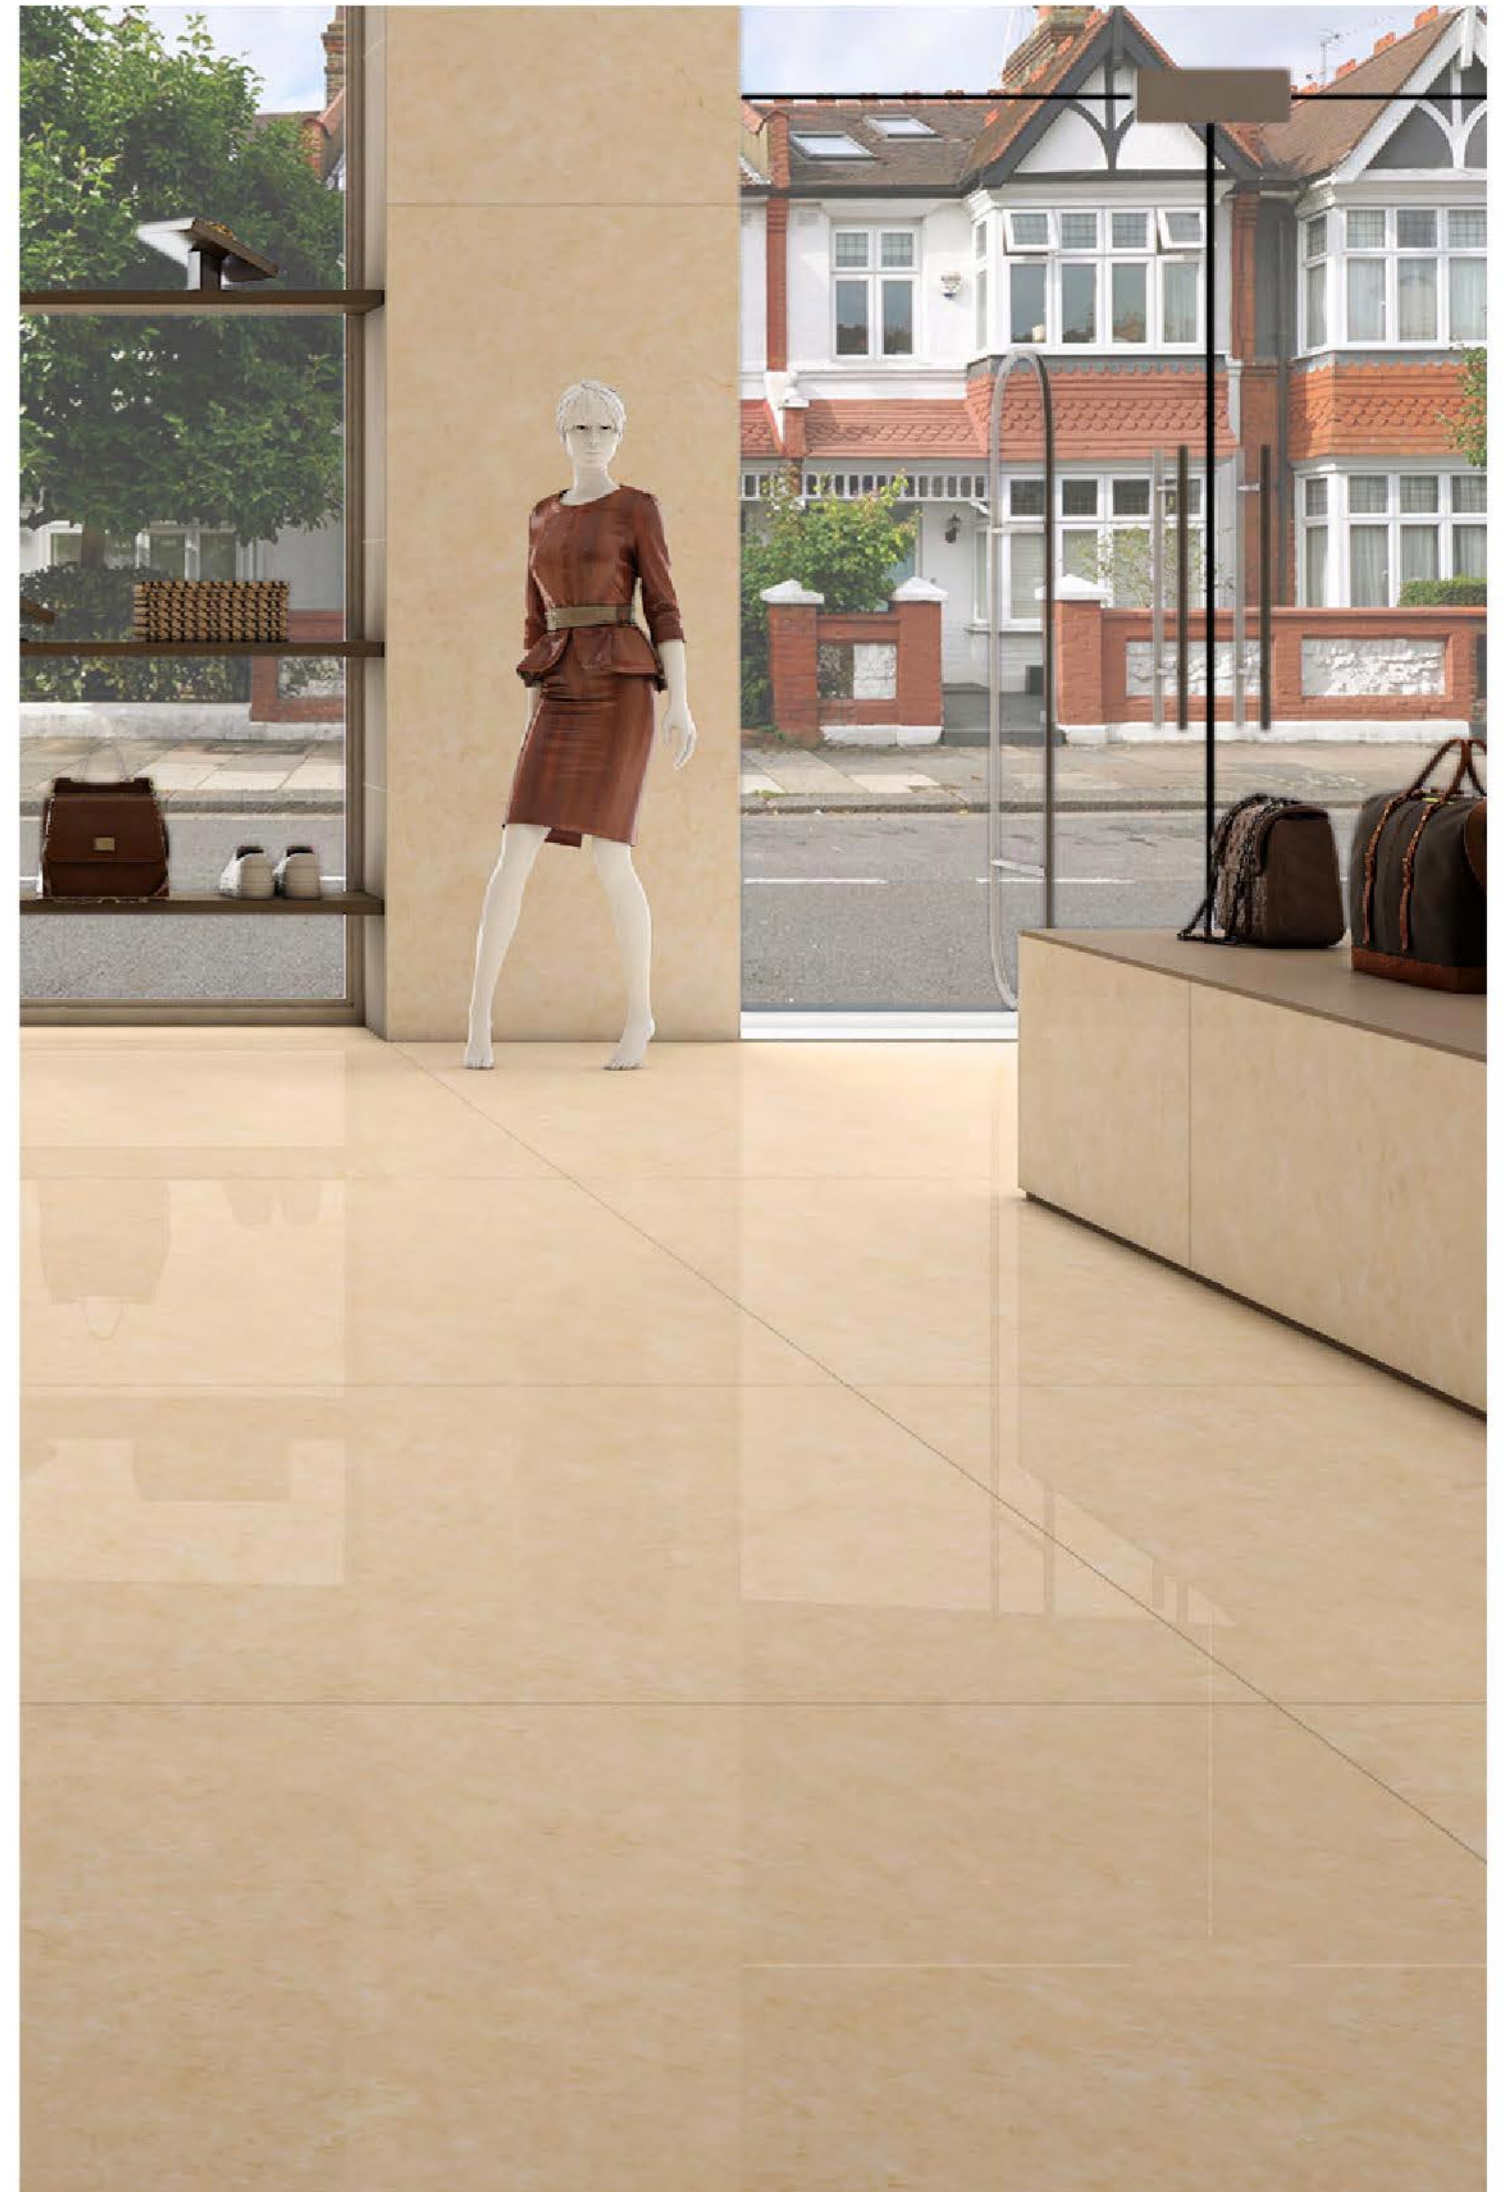

LUXURY LIVING

French Crema

polished

→ EXQUISITE & INNOVATIVE