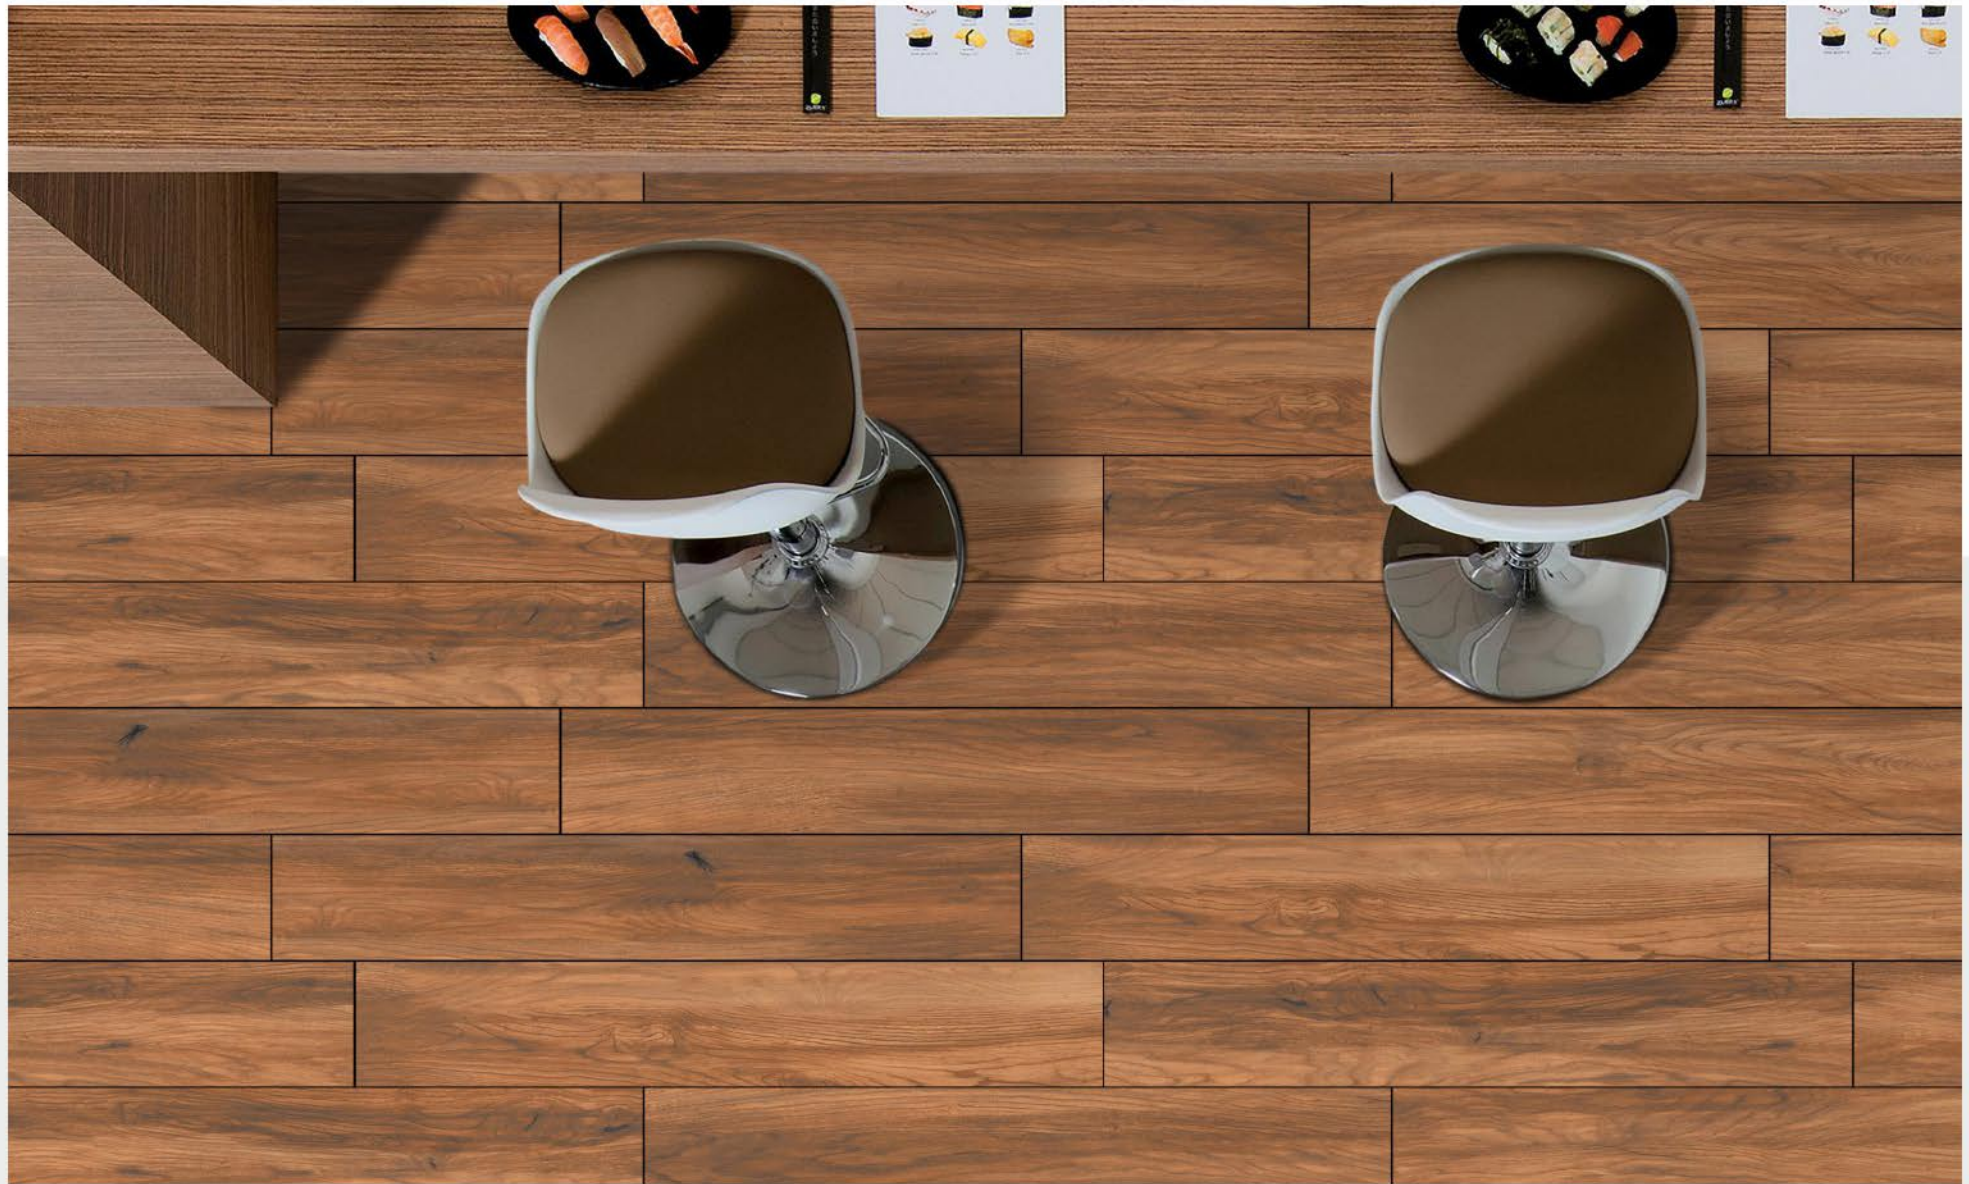

wooden
COLLECTION

AROMA BROWN