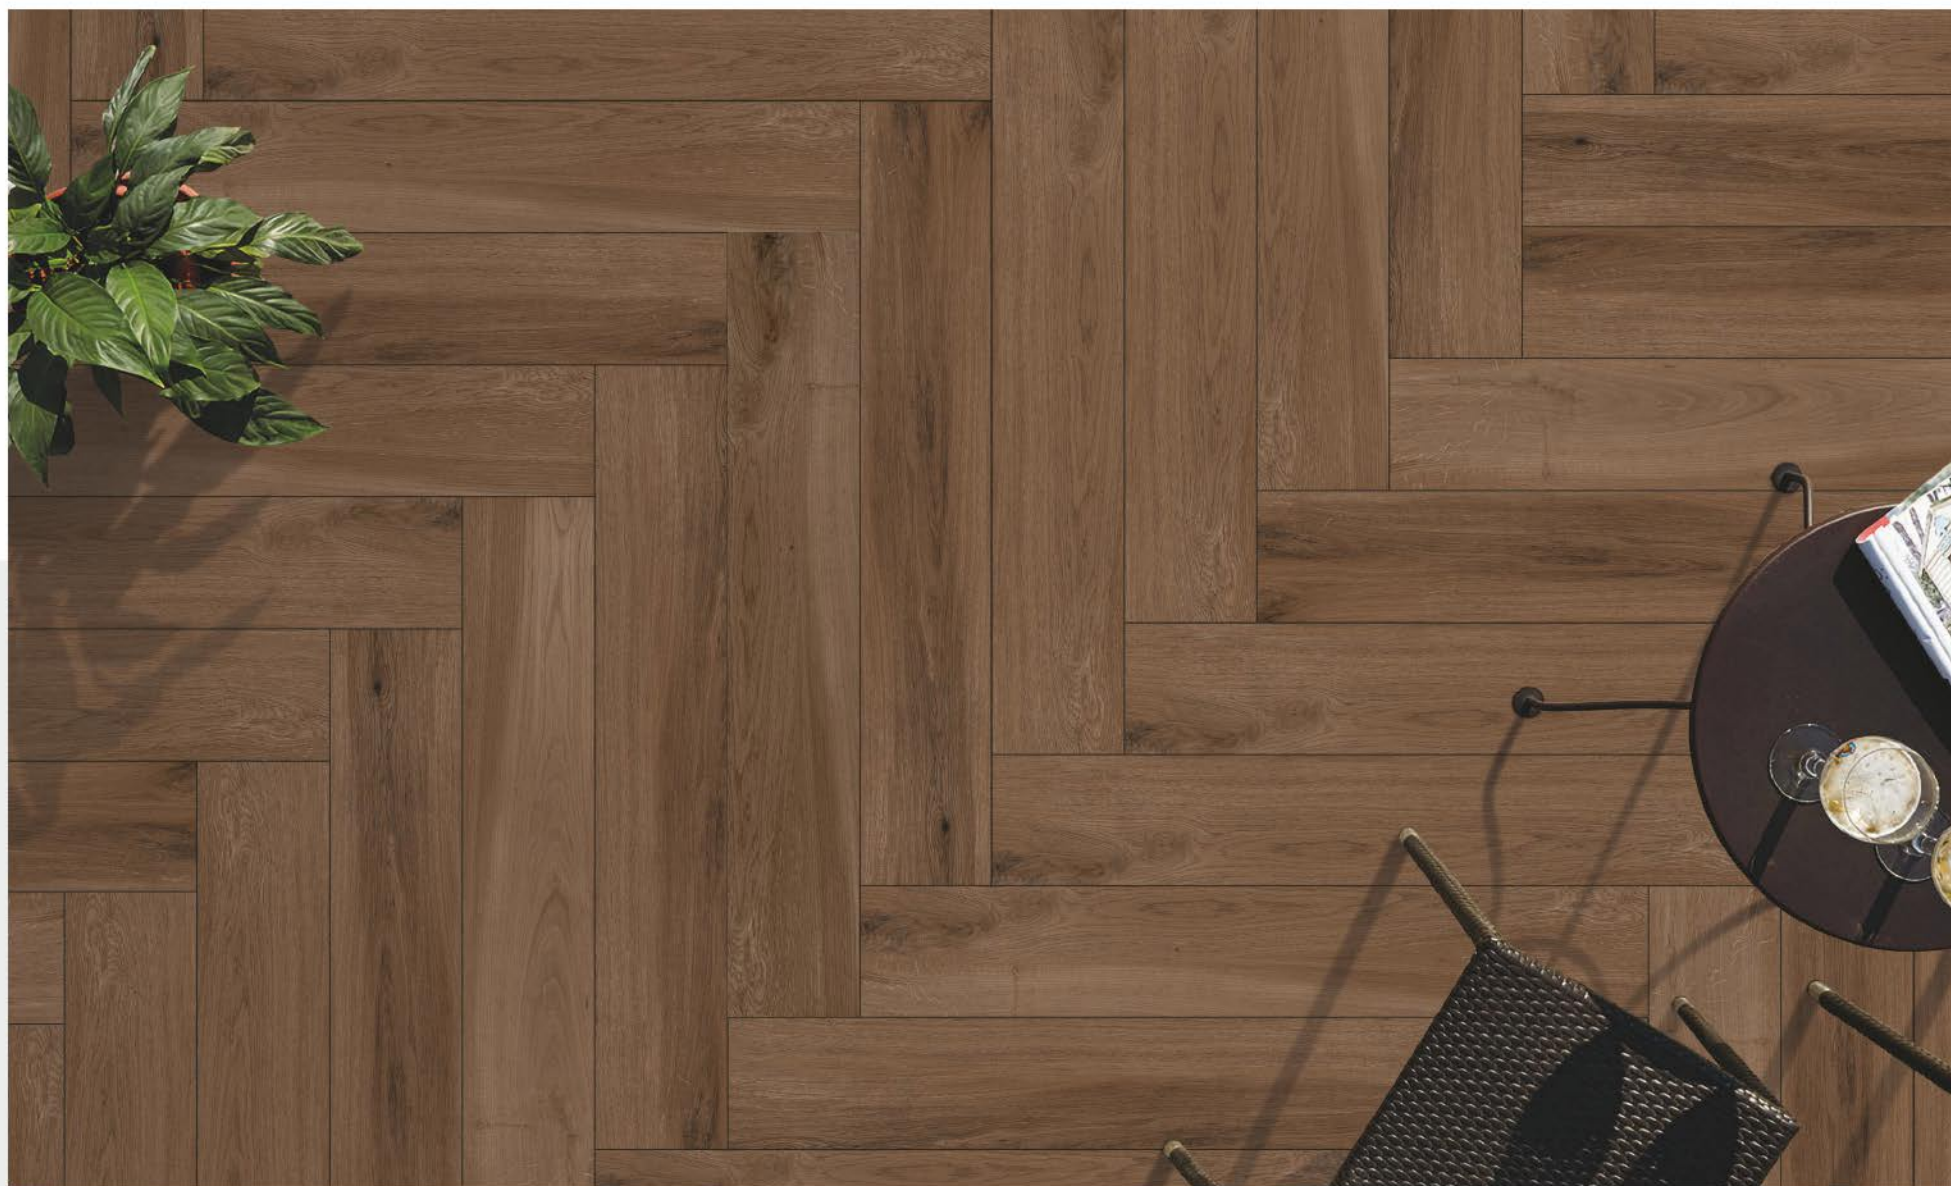

wooden
COLLECTION

ARON TEAK