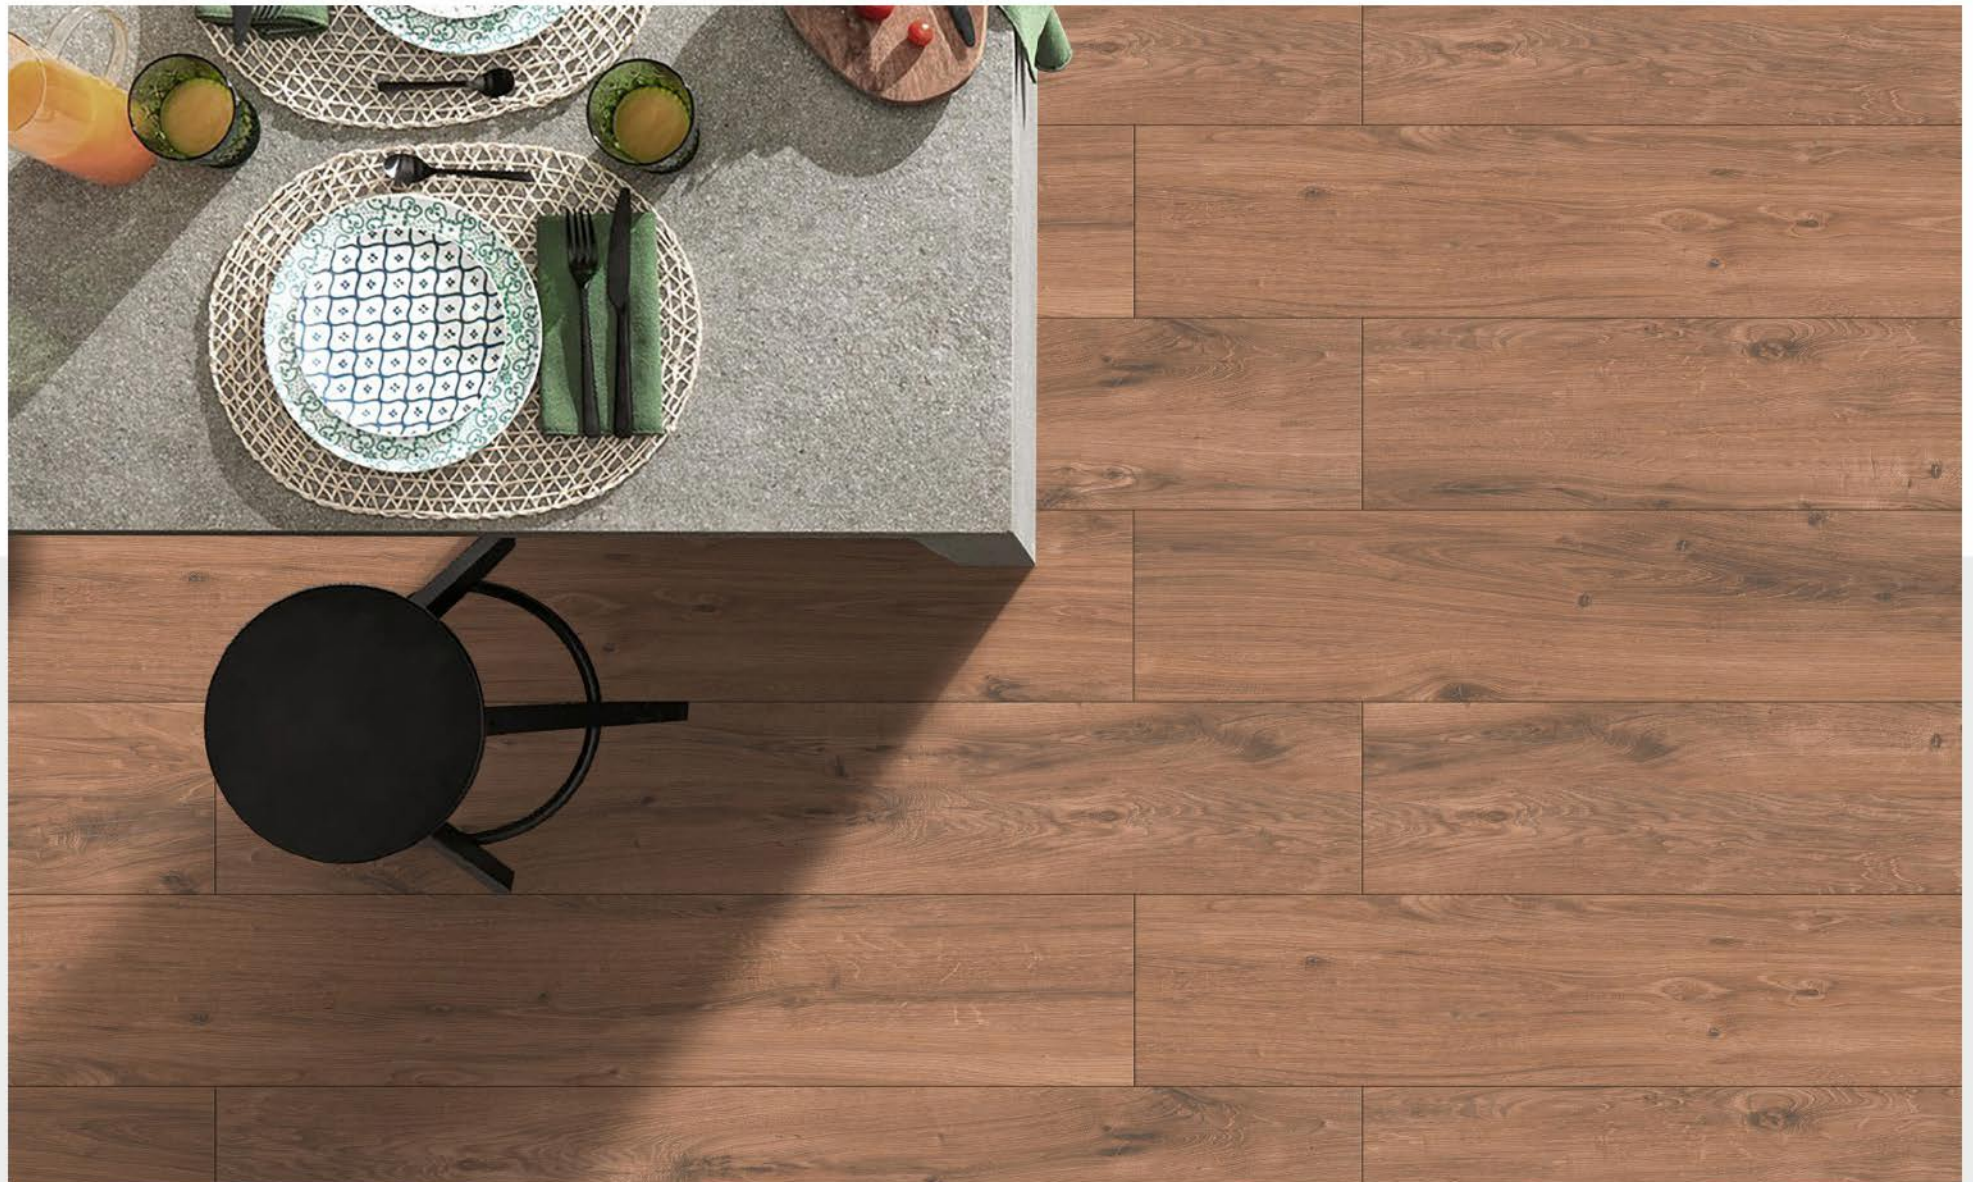

WOOD TIMBER
NATURAL

SIZE : 200X1200MM

FINISH : MATT

GLAZED VITRIFIED TILES

LAYING
POSSIBILITIES

7 RANDOM

FETURES

wooden
COLLECTION