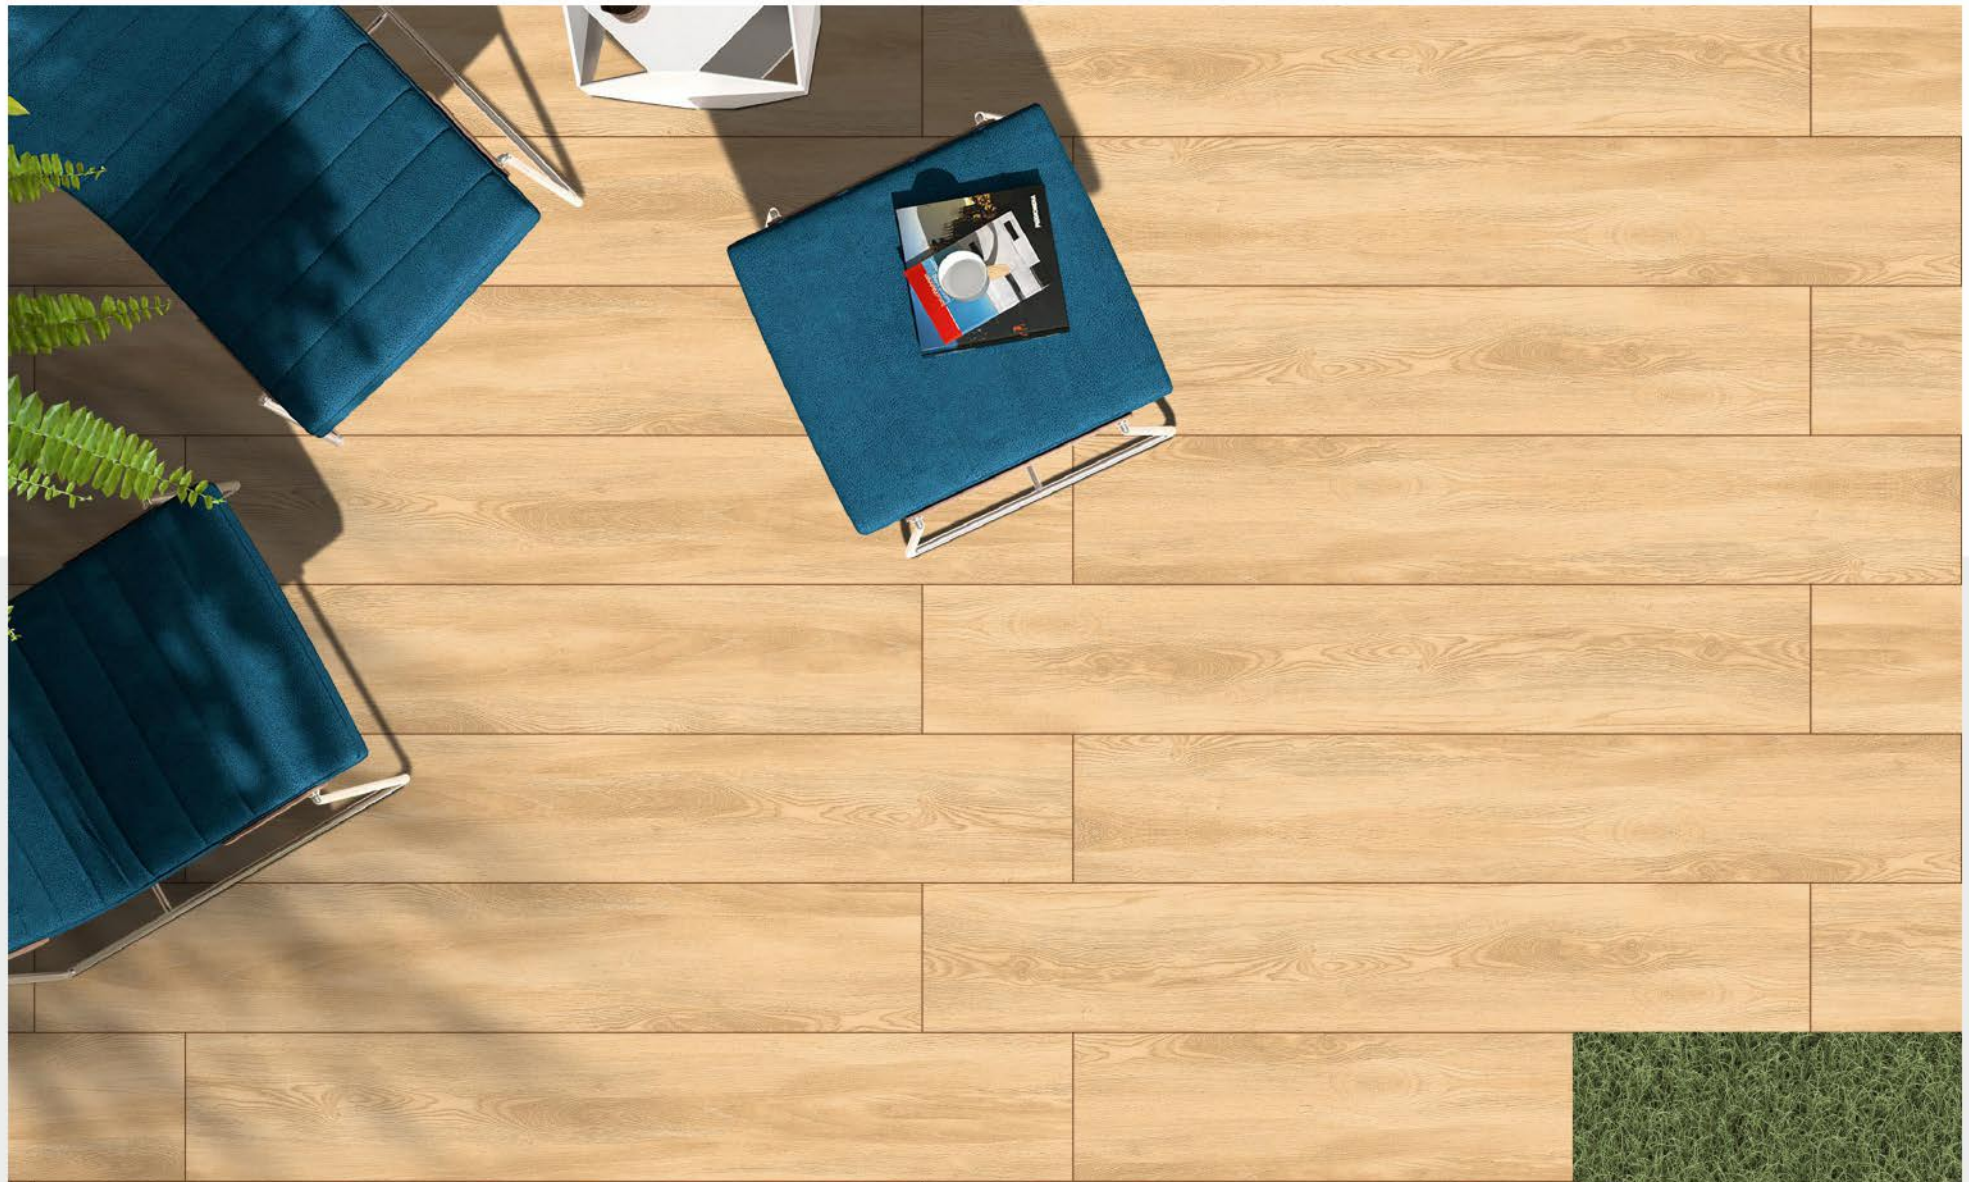

SIZE : 200X1200MM

FINISH : MATT

GLAZED VITRIFIED TILES

LAYING
POSSIBILITIES

7 RANDOM

FETURES

wooden⁺
COLLECTION

MONTANA HONEY