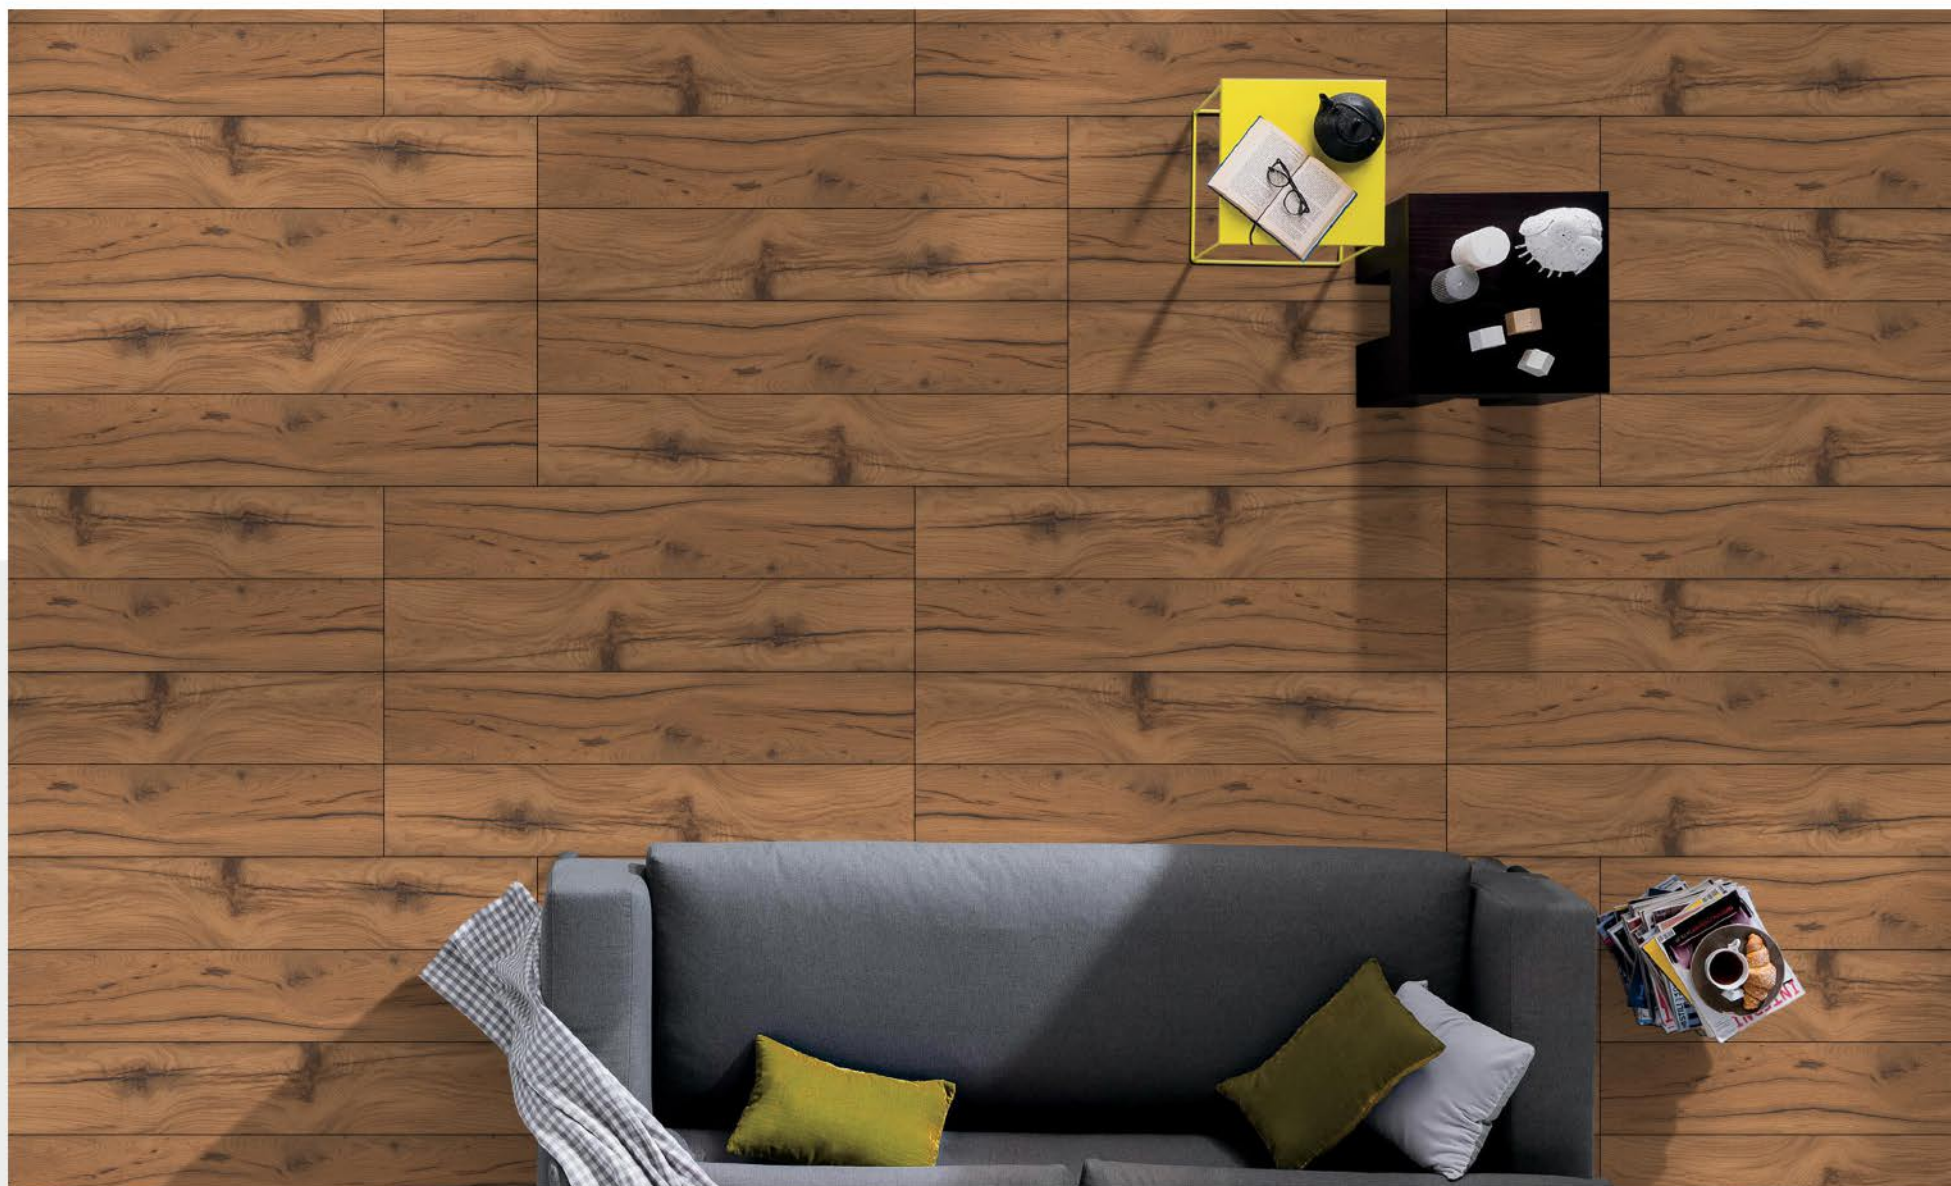

wooden
COLLECTION

KARVEL COOPER