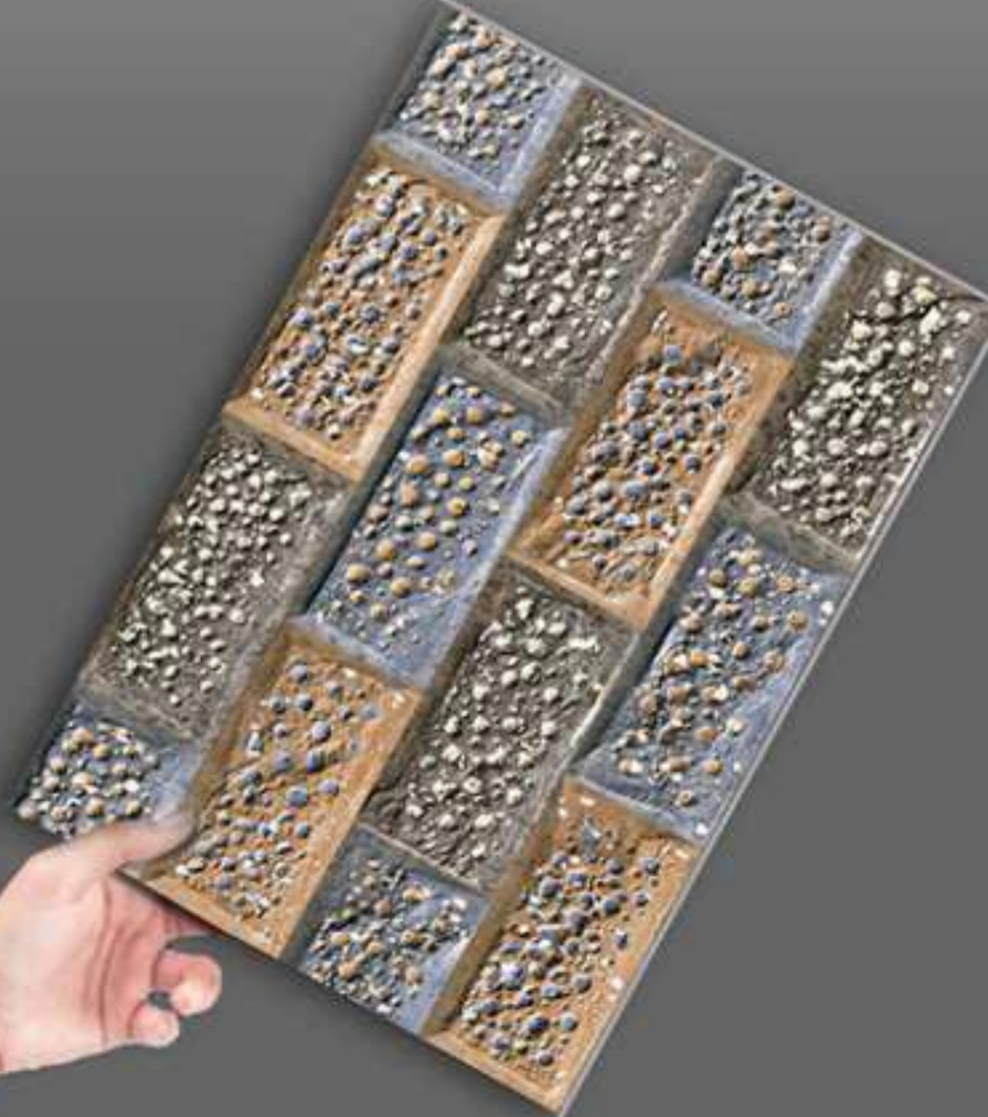

# Elevation Glossy

450mm x 300mm

3087

# Elevation Matt

Nothing gives a space stand out than a rustic and vintage look combined seamlessly in a perfect blend. With Oxford you can give every space the look it deserves seamlessly and effortlessly.