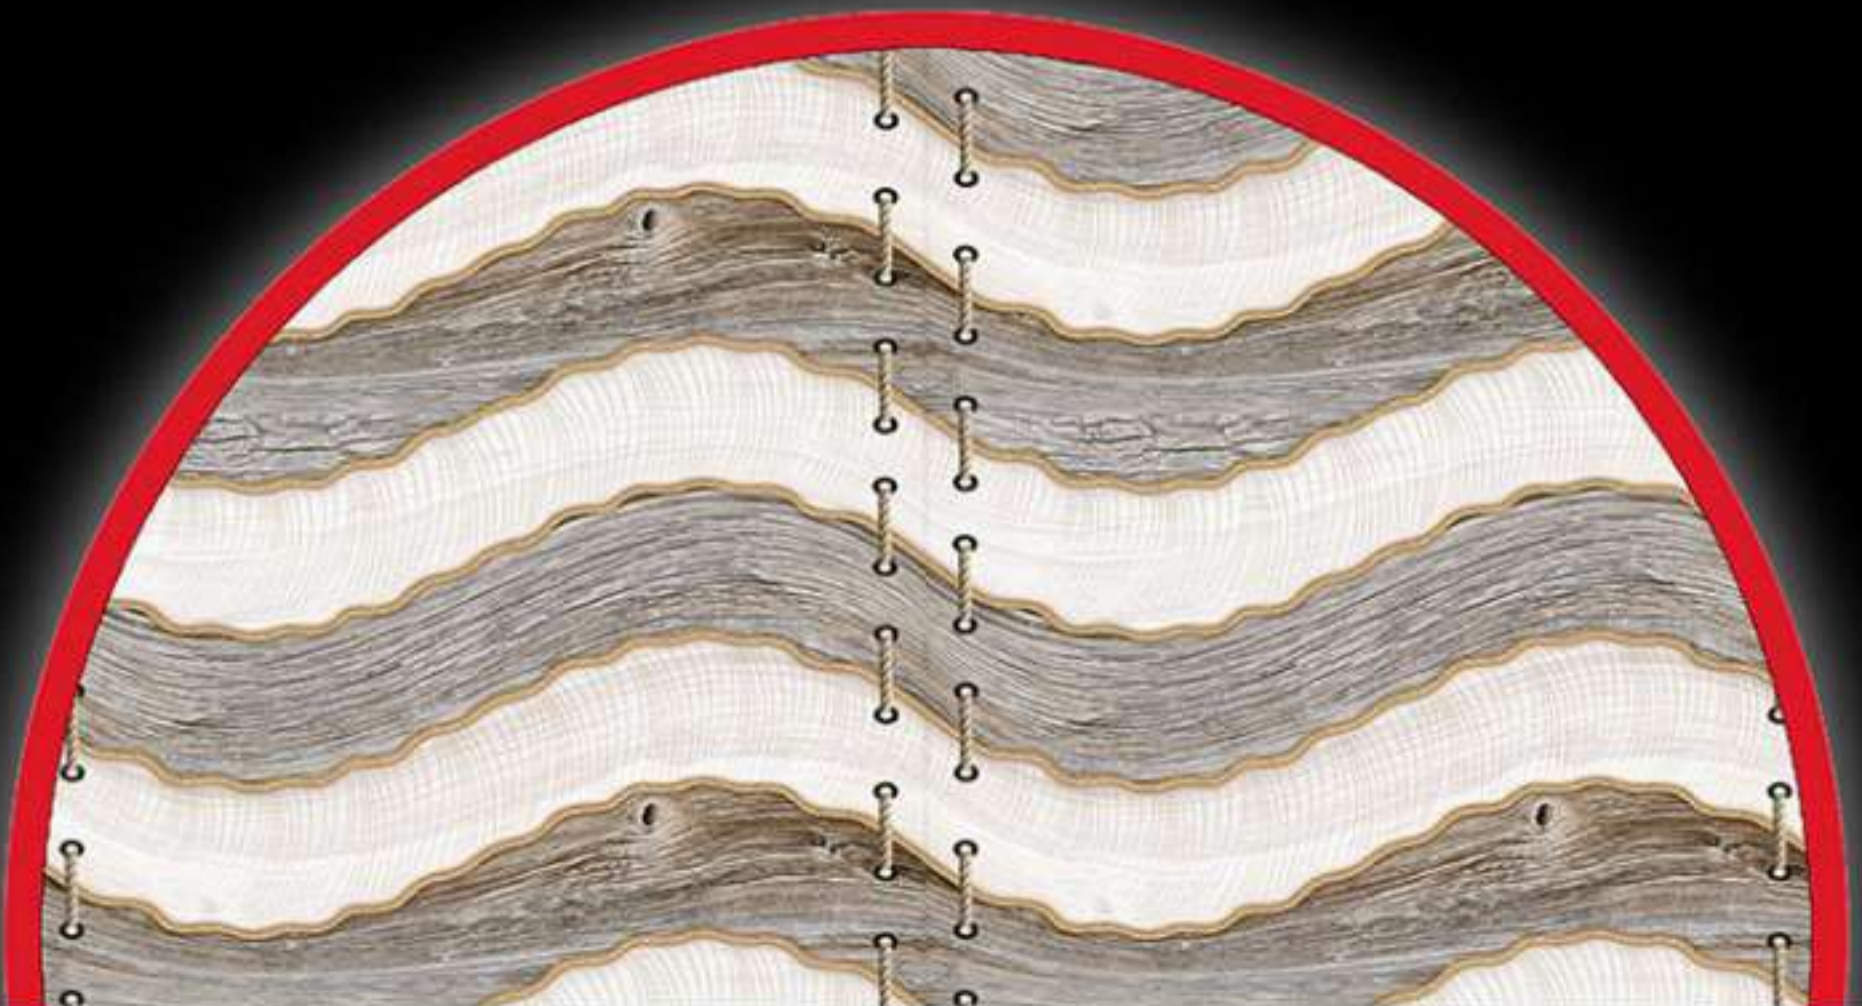

Elevation Glossy

450mm x 300mm

3084