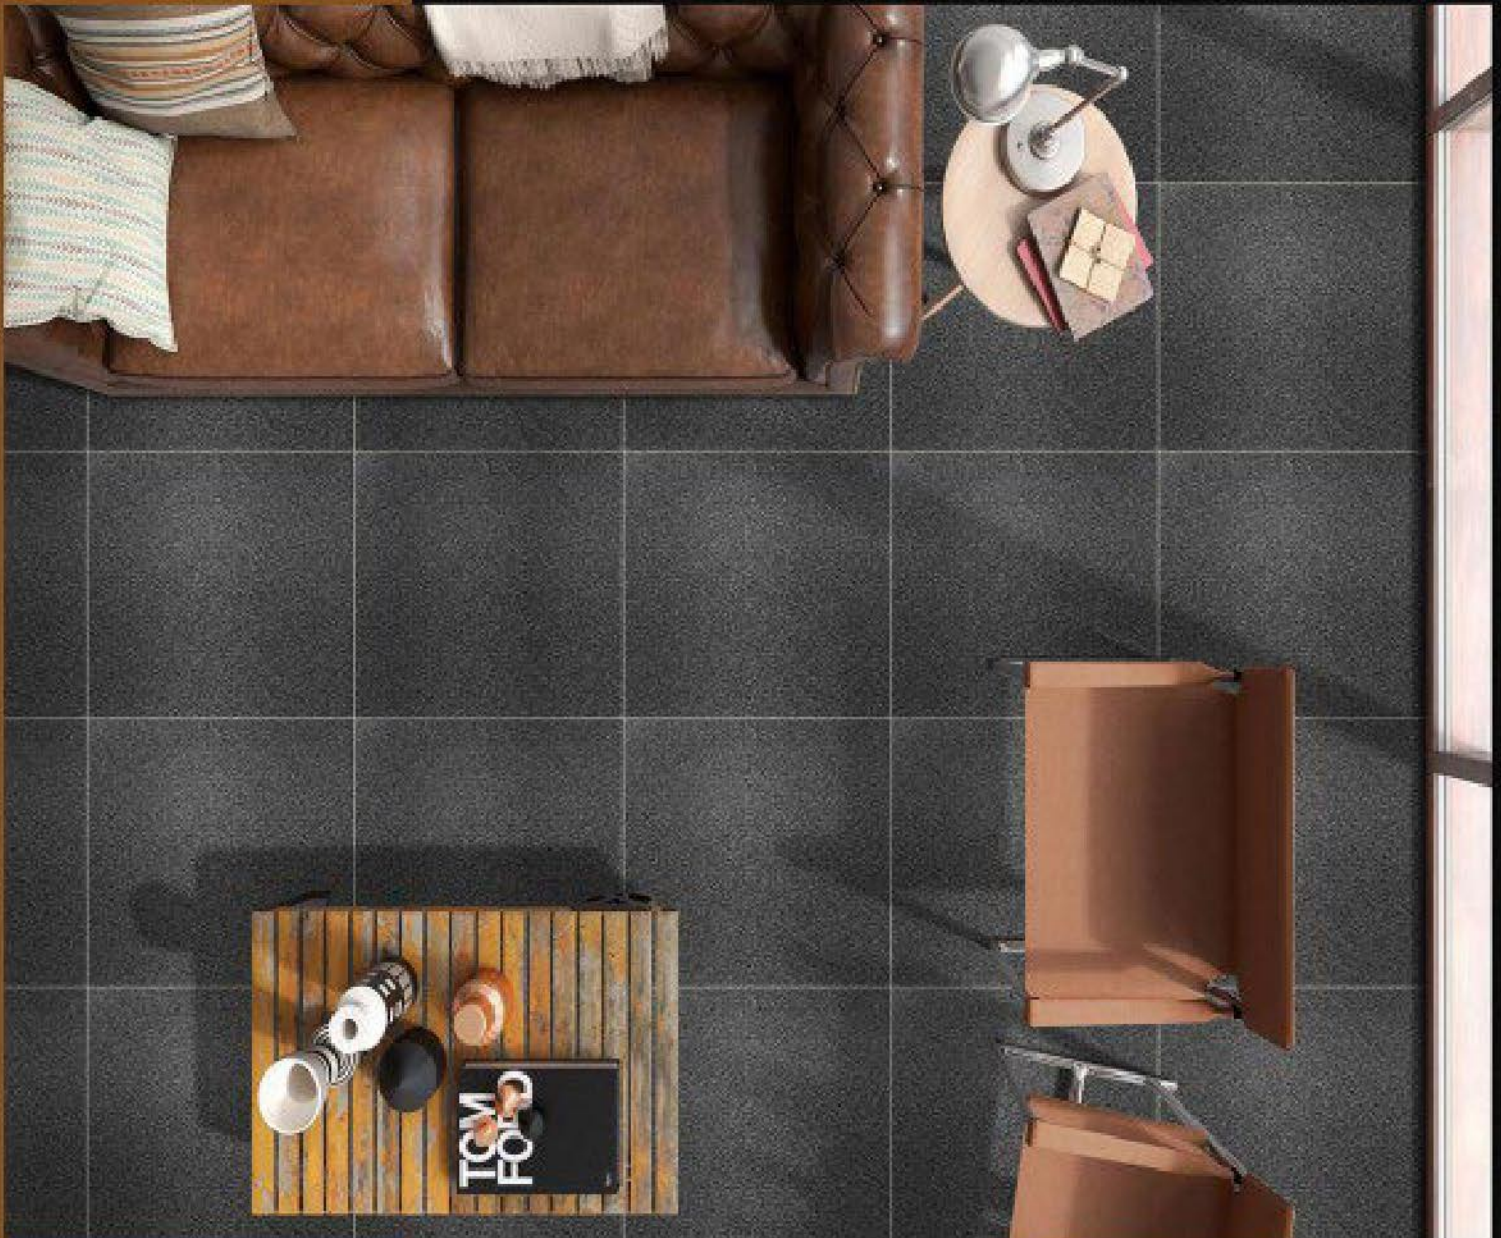

30606

Rustic Series