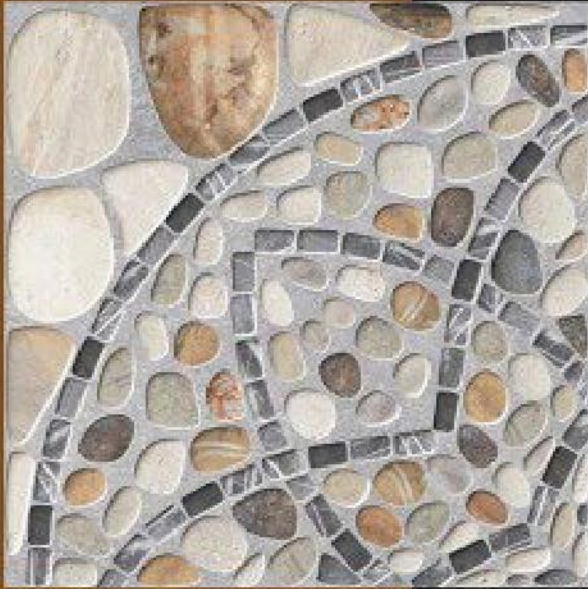

DIGITAL
Floor Tiles X 400
400 MM