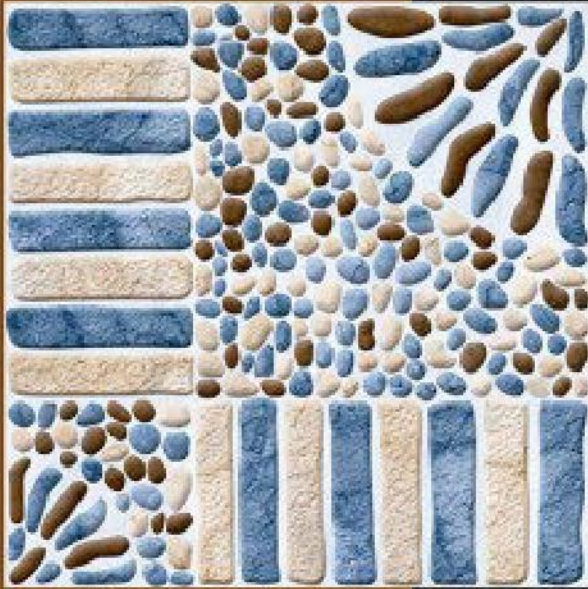

DIGITAL
Floor Tiles X 400
400 MM

30851

Rustic Series

DIGITAL
Floor Tiles X 400
400 MM

30852

Rustic Series

DIGITAL
Floor Tiles X 400
400 MM

30901