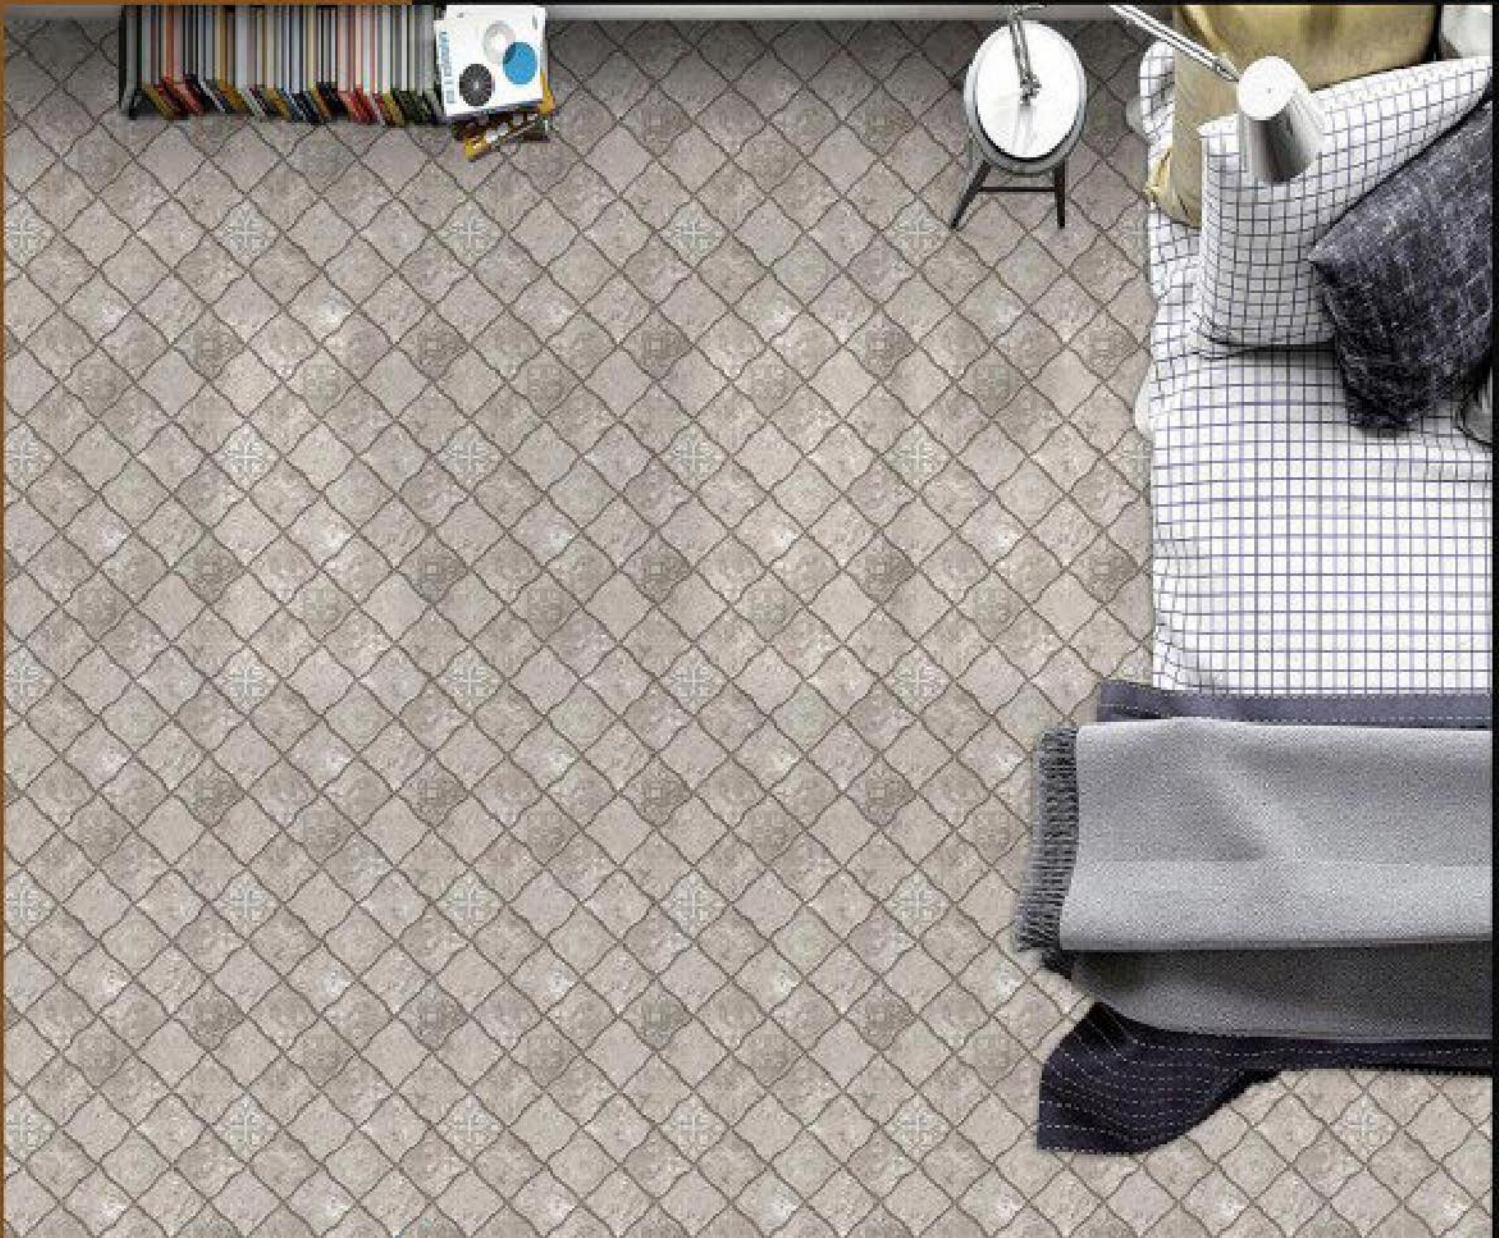

30102

Rustic Series

DIGITAL
Floor Tiles X 400
400 MM

30103

Rustic Series

DIGITAL
Floor Tiles X 400
400 MM

30104

Rustic Series