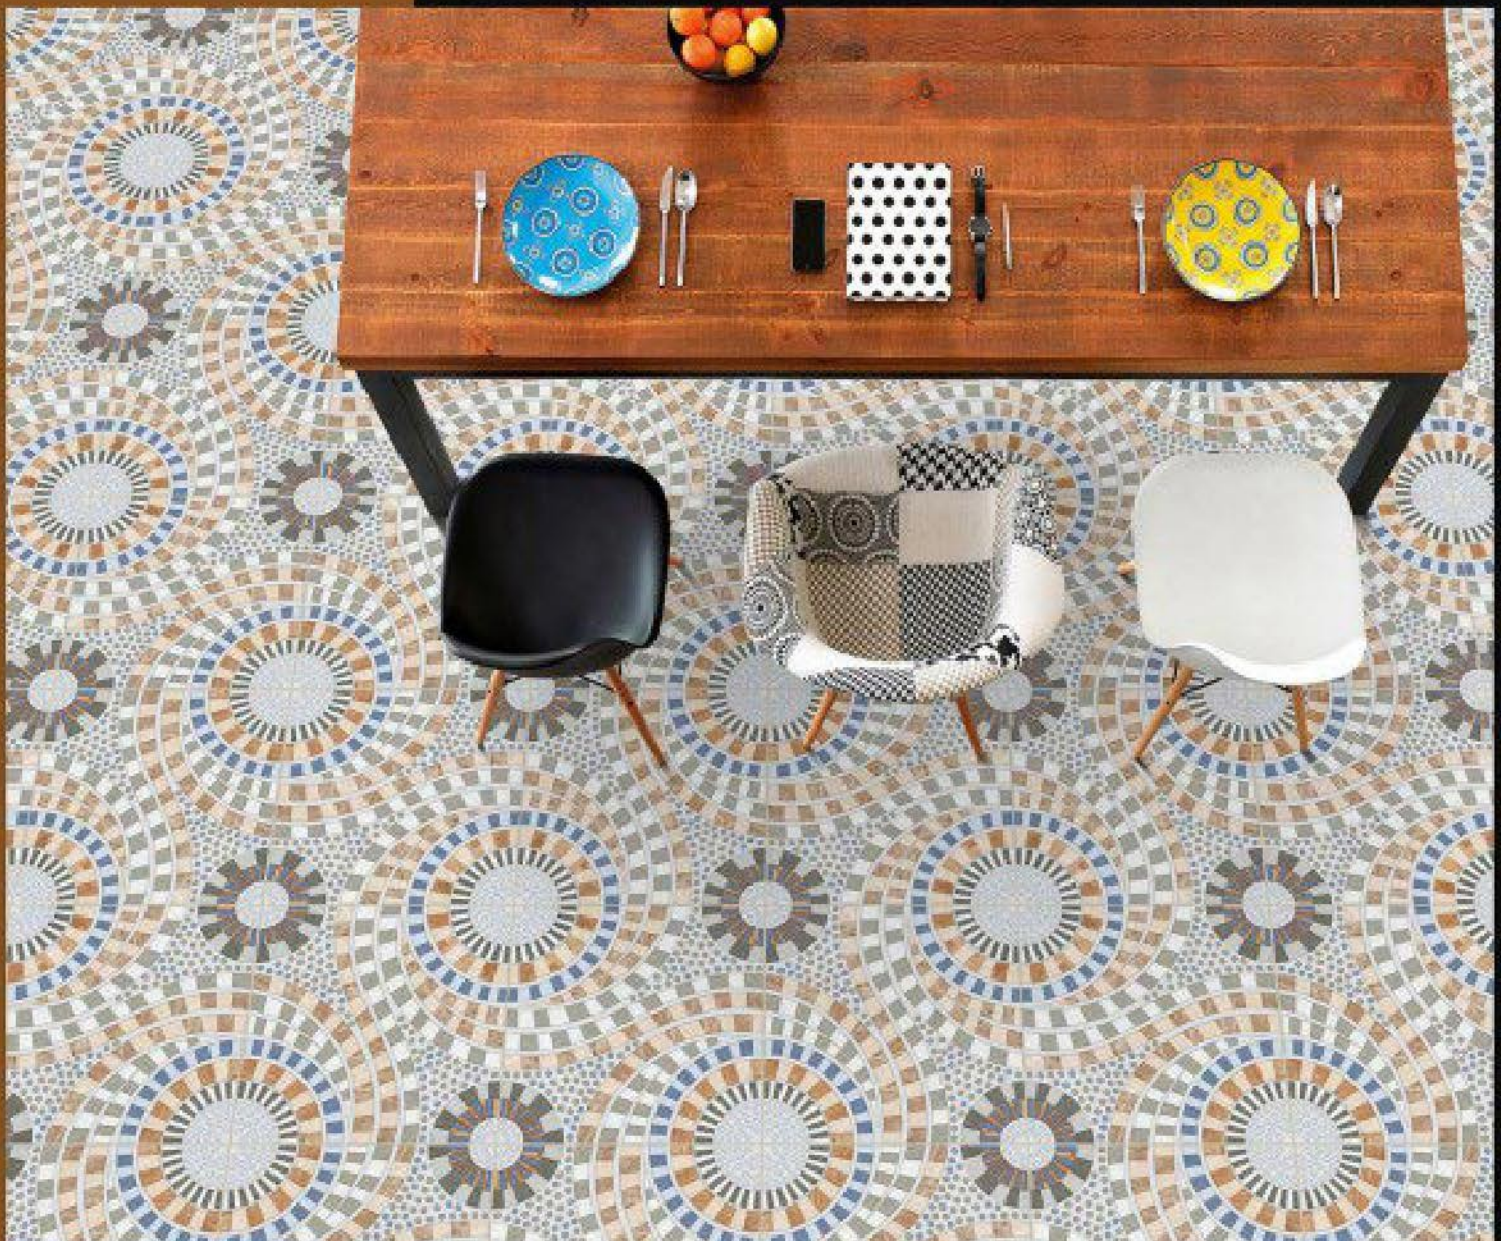

Rustic Series

DIGITAL
Floor Tiles

400
400 MM

30401

Rustic Series

DIGITAL
Floor Tiles X 400
400 MM

30402

Rustic Series