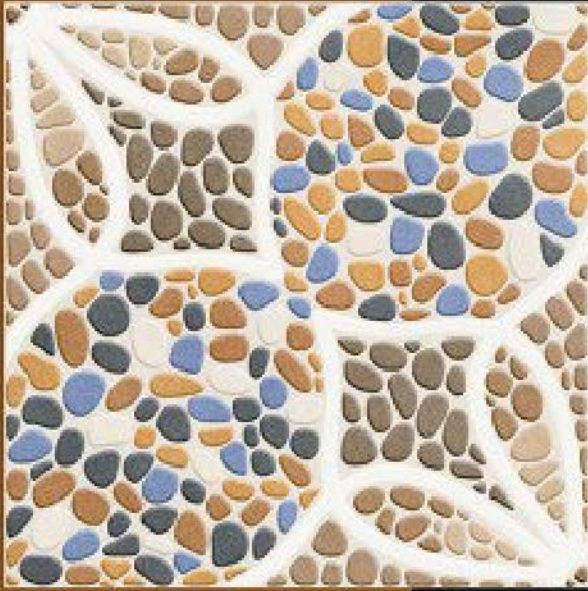

DIGITAL
Floor Tiles X 400
400 MM