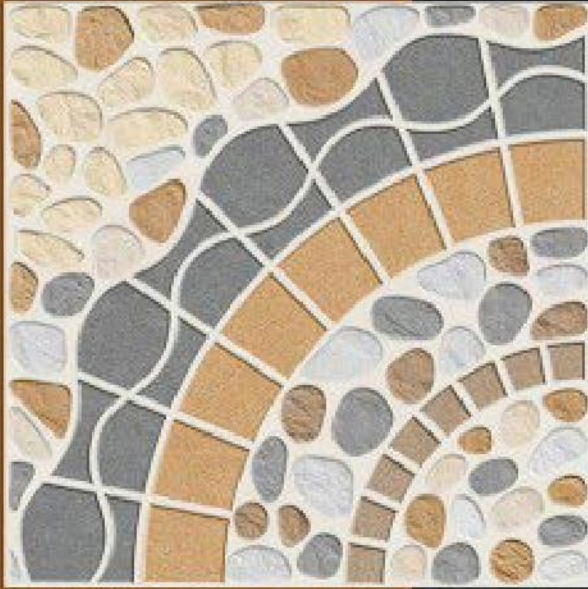

Rustic Series

DIGITAL
Floor Tiles X 400
400 MM

30751

Rustic Series

DIGITAL
Floor Tiles

400
400 MM

30801

Rustic Series