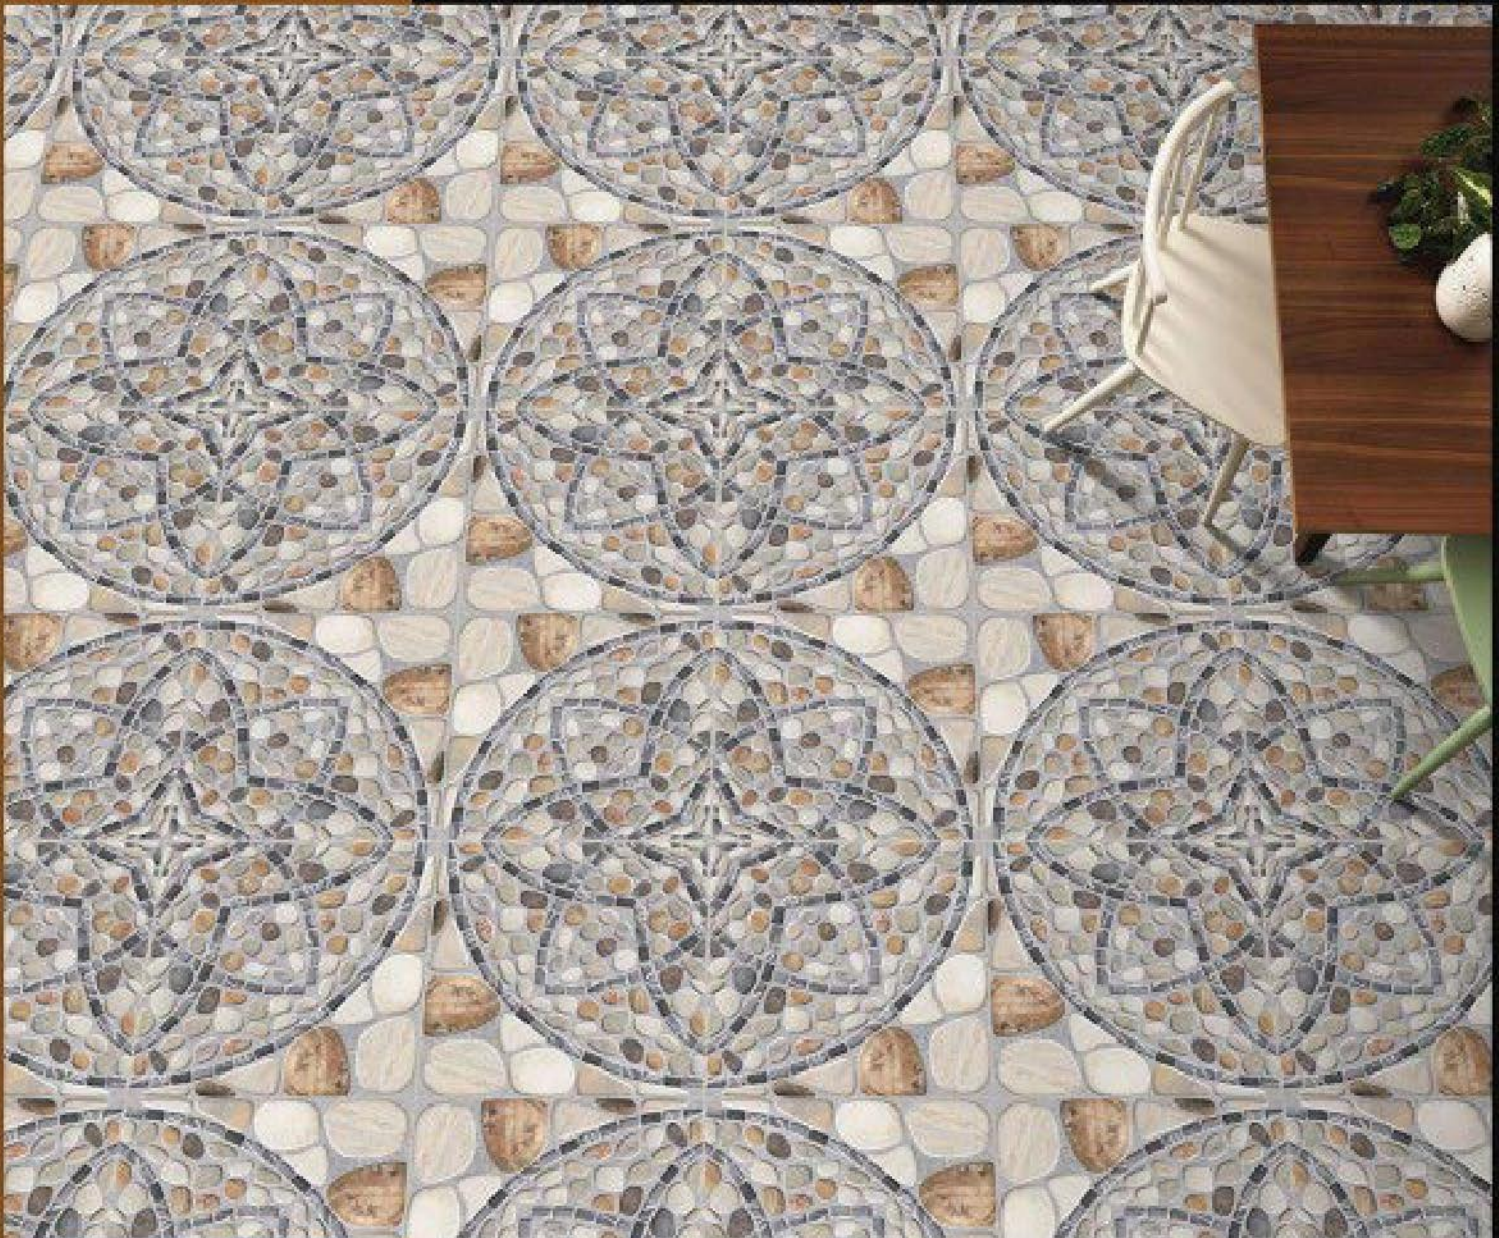

Rustic Series

DIGITAL
Floor Tiles X 400
400 MM

30751

Rustic Series

DIGITAL
Floor Tiles

400
400 MM

30801

Rustic Series