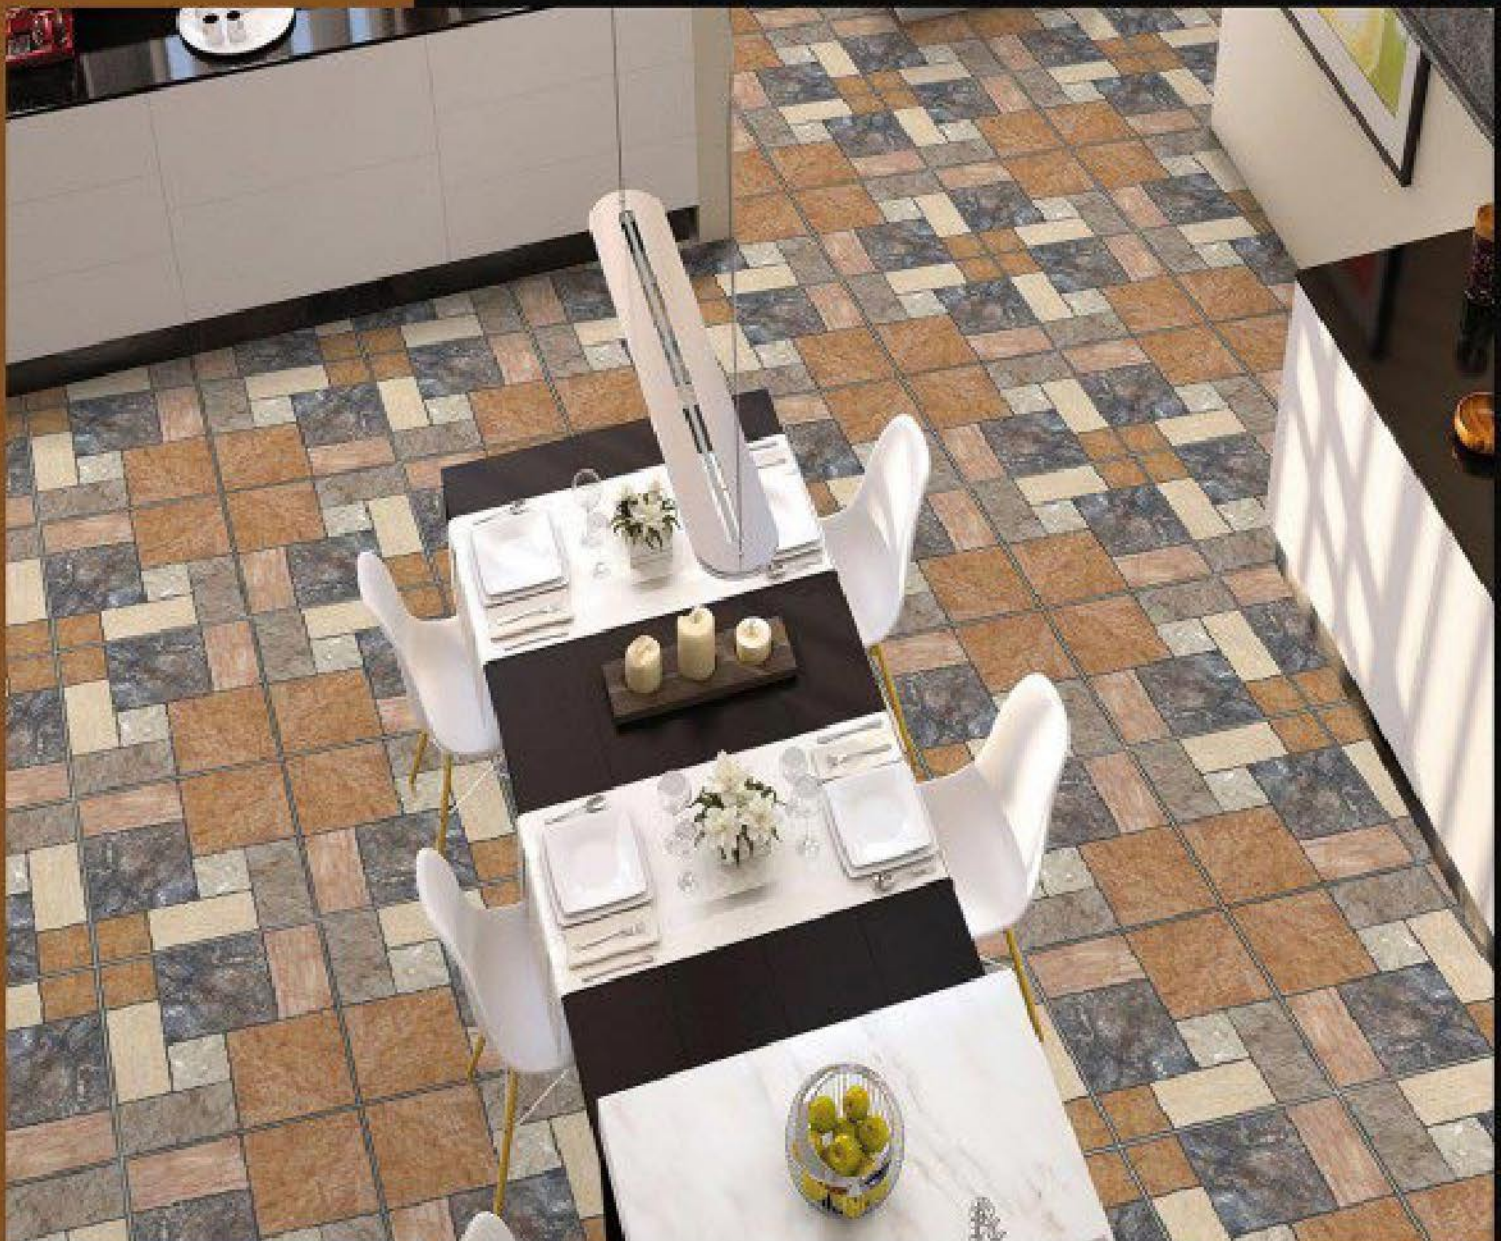

30303

Rustic Series