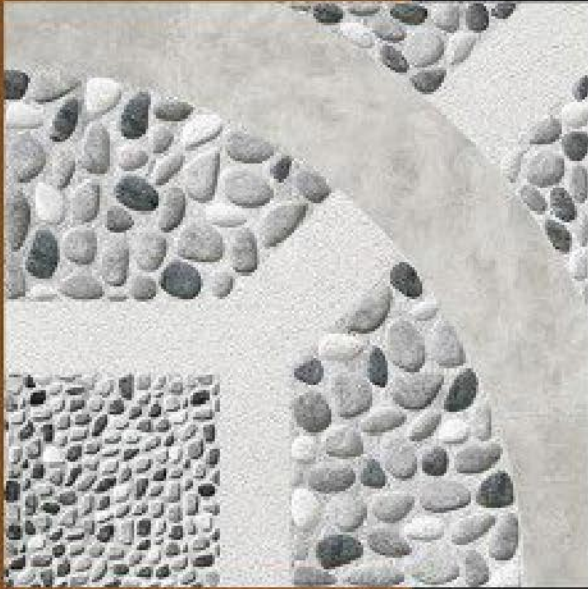

DIGITAL
Floor Tiles X 400
400 MM