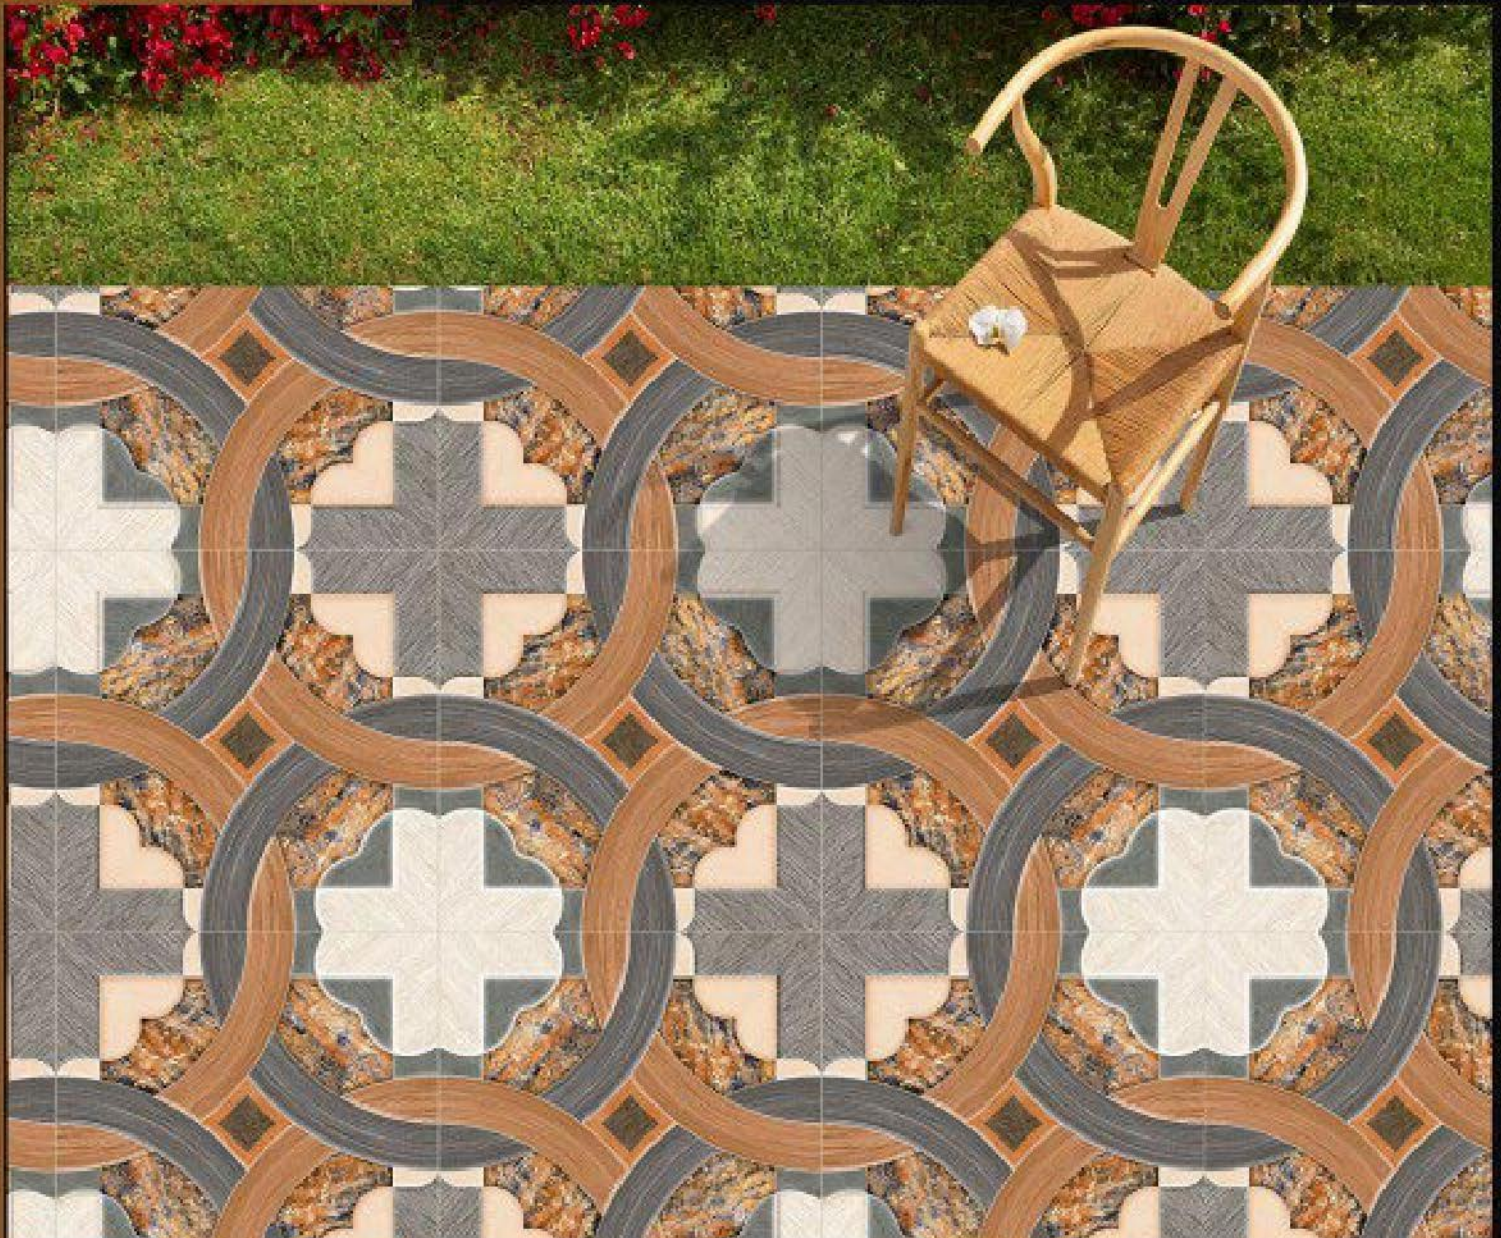

DIGITAL
Floor Tiles

400
400 MM

30006

Rustic Series

DIGITAL
Floor Tiles X 400
400 MM

30164

Rustic Series

DIGITAL
Floor Tiles X 400
400 MM