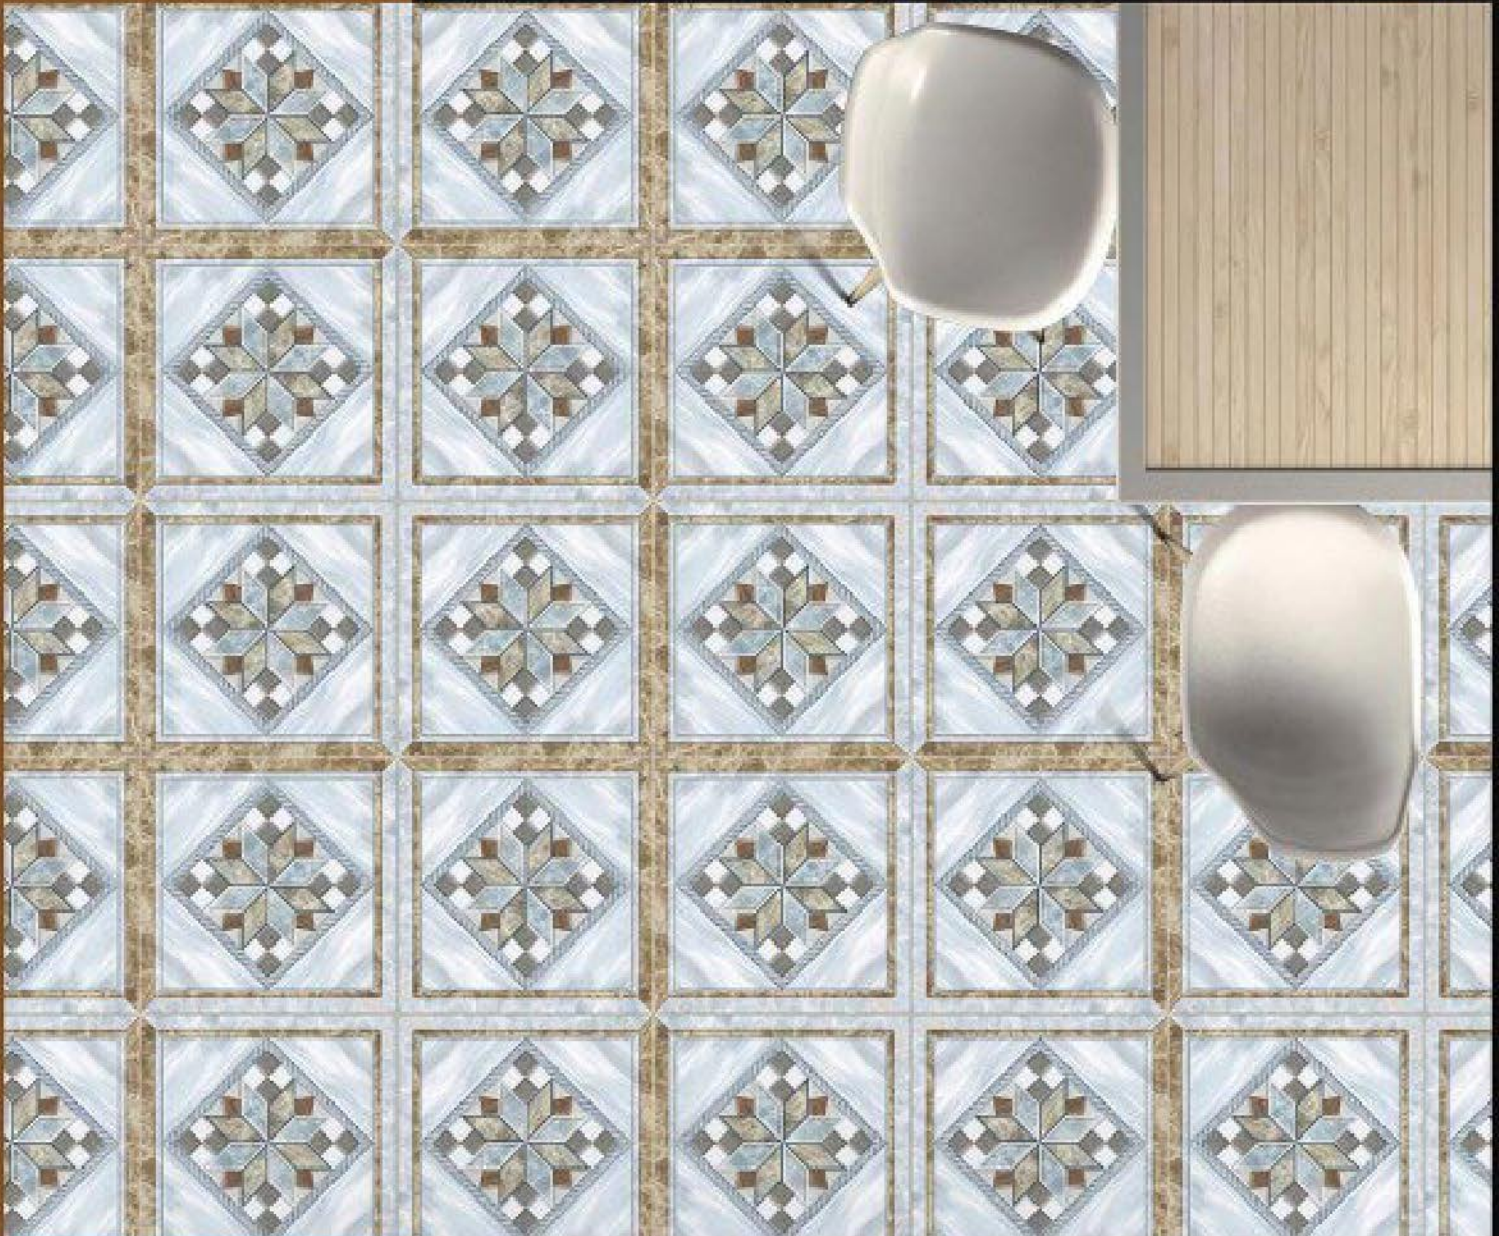

30257

Rustic Series

DIGITAL
Floor Tiles X 400
400 MM

30258

Rustic Series

DIGITAL
Floor Tiles

400
400 MM

30201