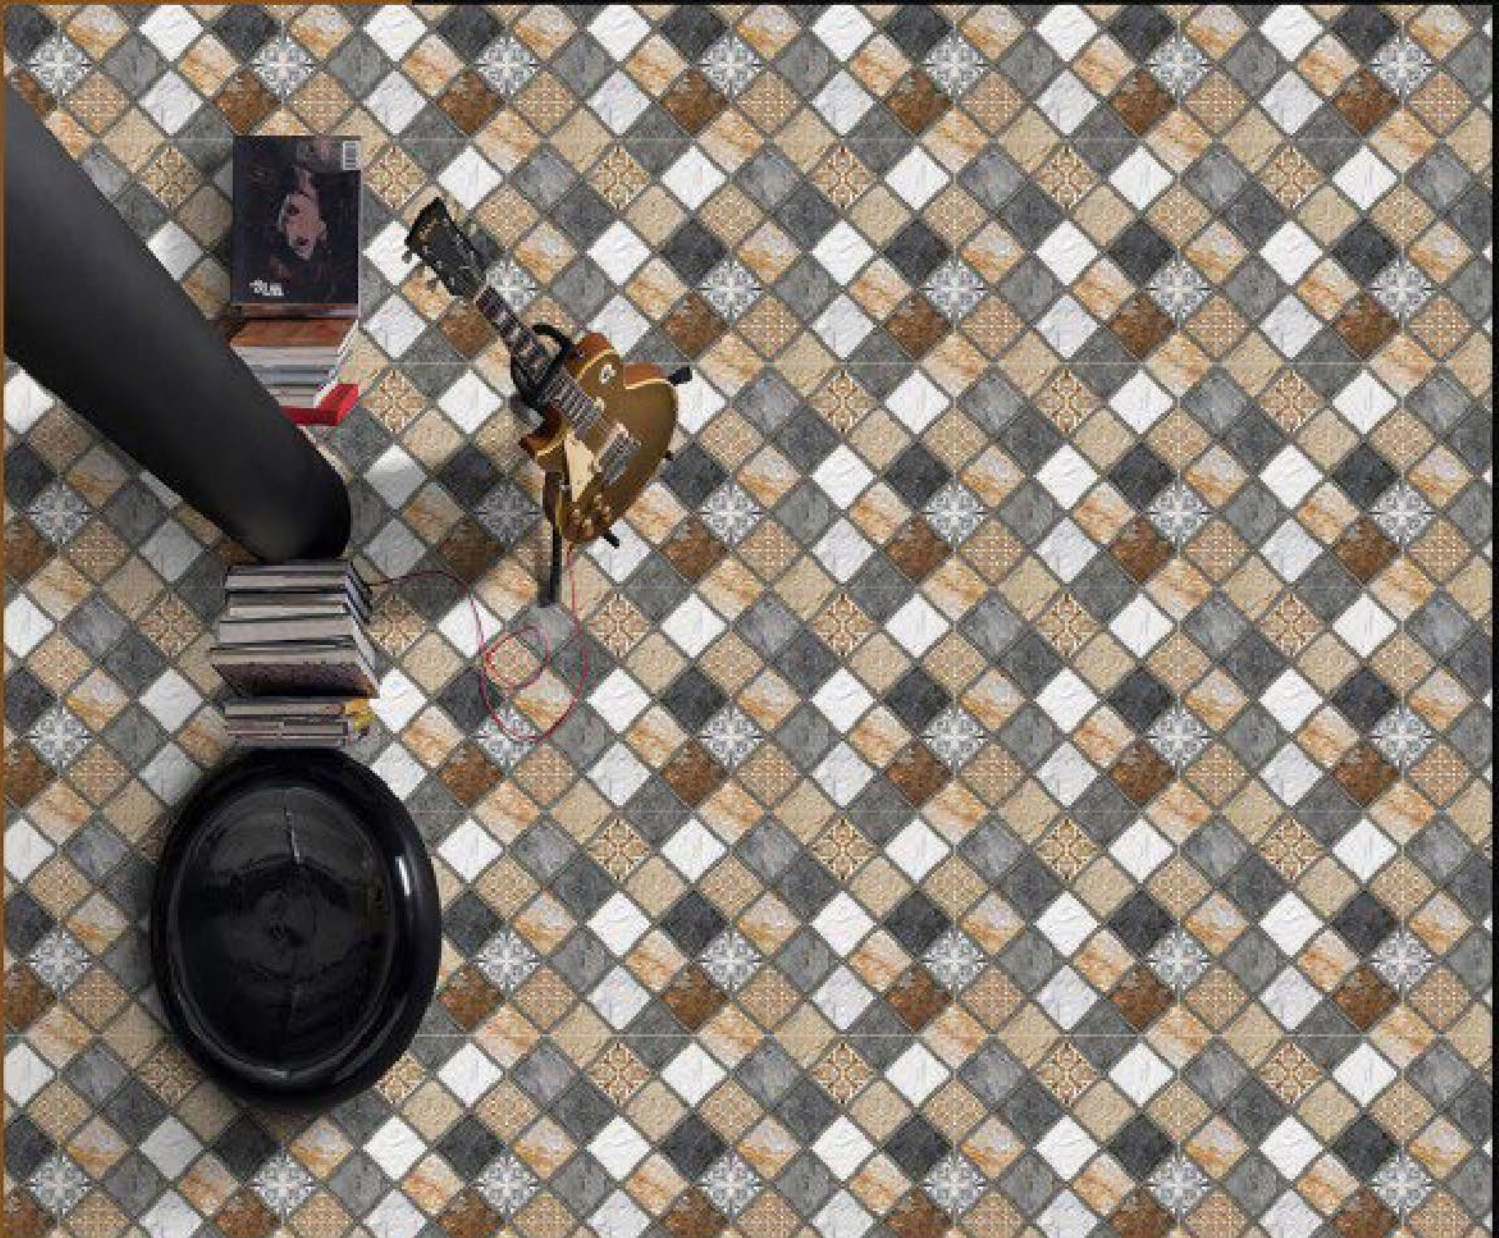

30116

Rustic Series

DIGITAL
Floor Tiles X 400
400 MM

30117

Rustic Series

DIGITAL
Floor Tiles X 400
400 MM

30151

Rustic Series