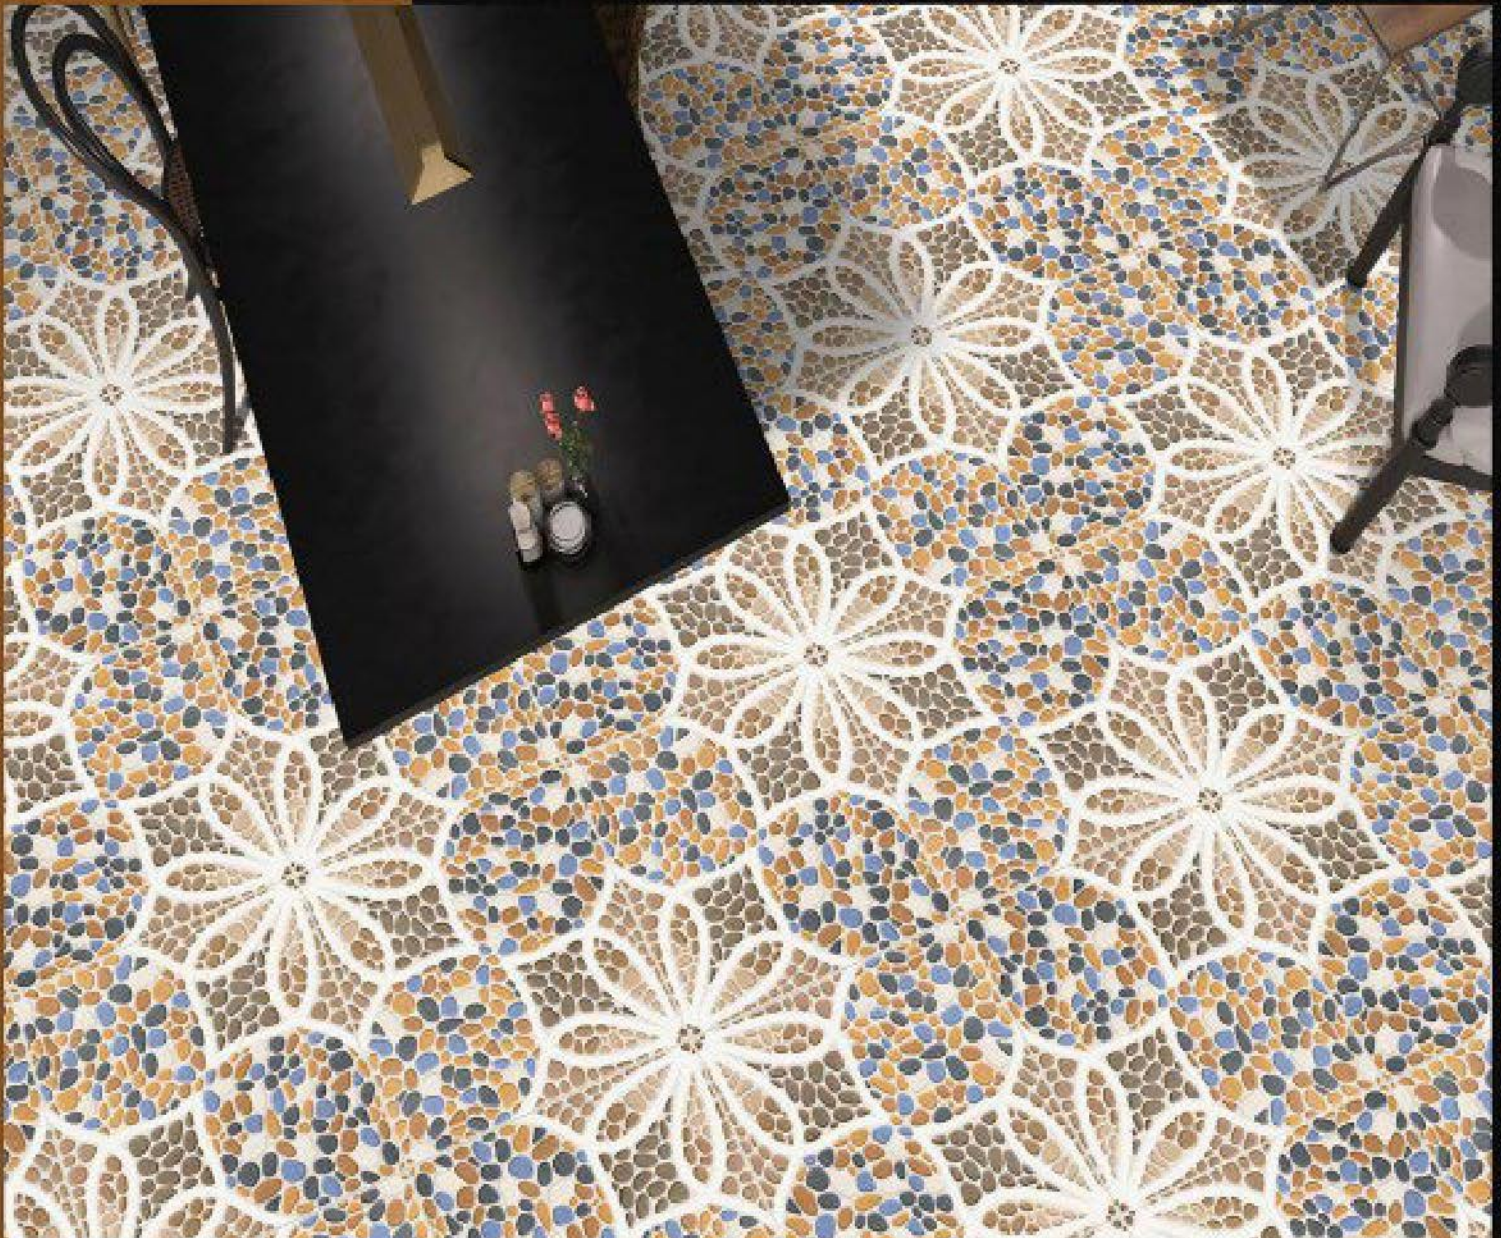

Rustic Series

DIGITAL
Floor Tiles X 400
400 MM

30951

Rustic Series

DIGITAL
Floor Tiles

400
400 MM

30206

Rustic Series