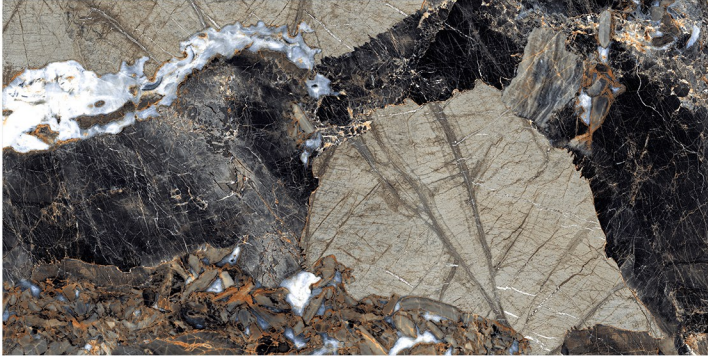

Design Name :- 1511

Random
4 FACE

Finish
**SUPER
HIGH GLOSSY**