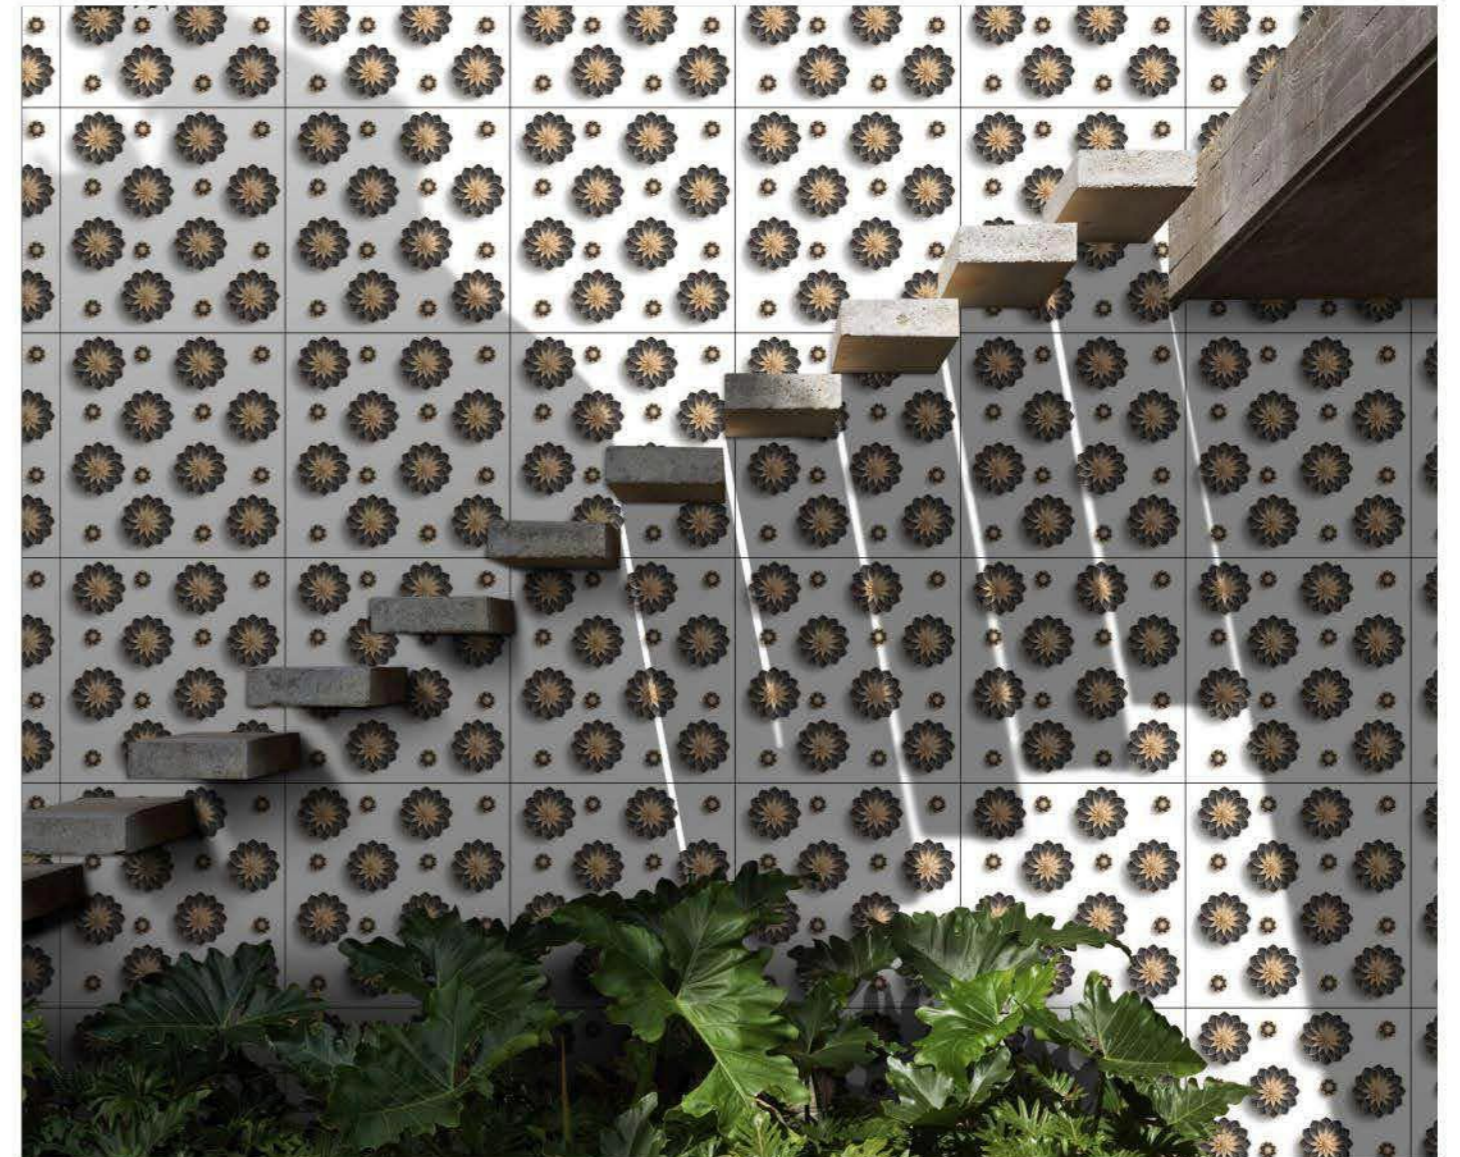

600X
600^{mm}

3D
GLOSSY
SERIES

APPLICATIONS

600X
600^{mm}

3D
GLOSSY
SERIES