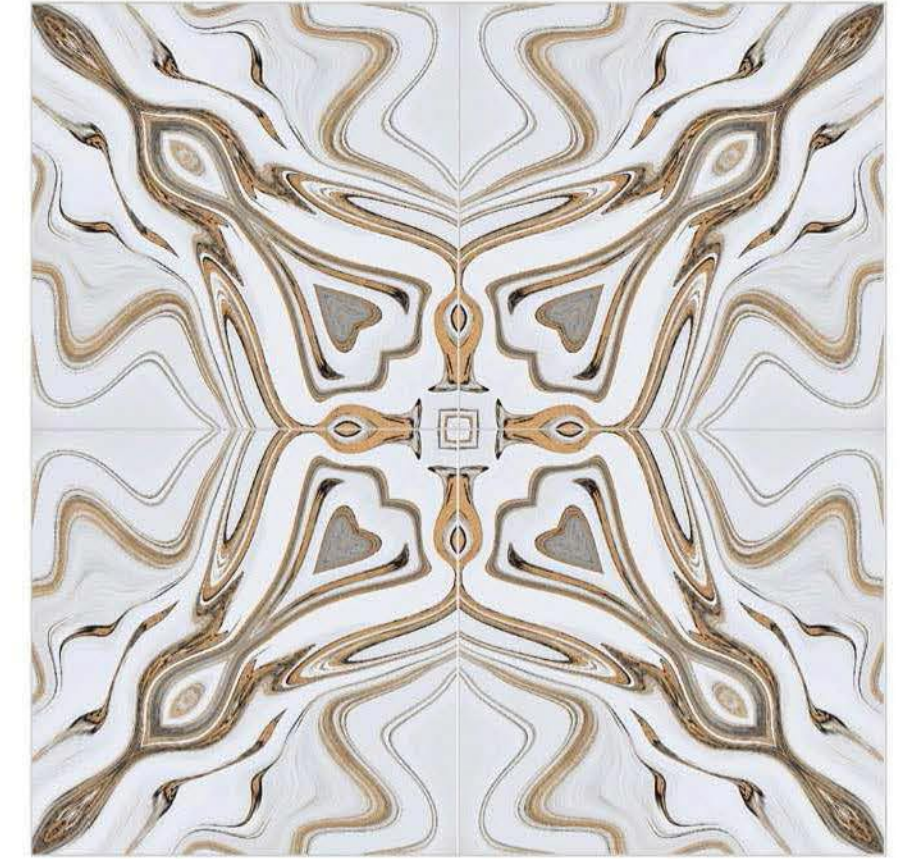

APPLICATIONS

600X  
600<sup>mm</sup>

BOOKMATCH  
**GLOSSY**  
SERIES

Qianli Round

Abstract Swirled

600X  
600<sup>mm</sup>

BOOKMATCH  
**GLOSSY**  
SERIES

Carpecia Gold