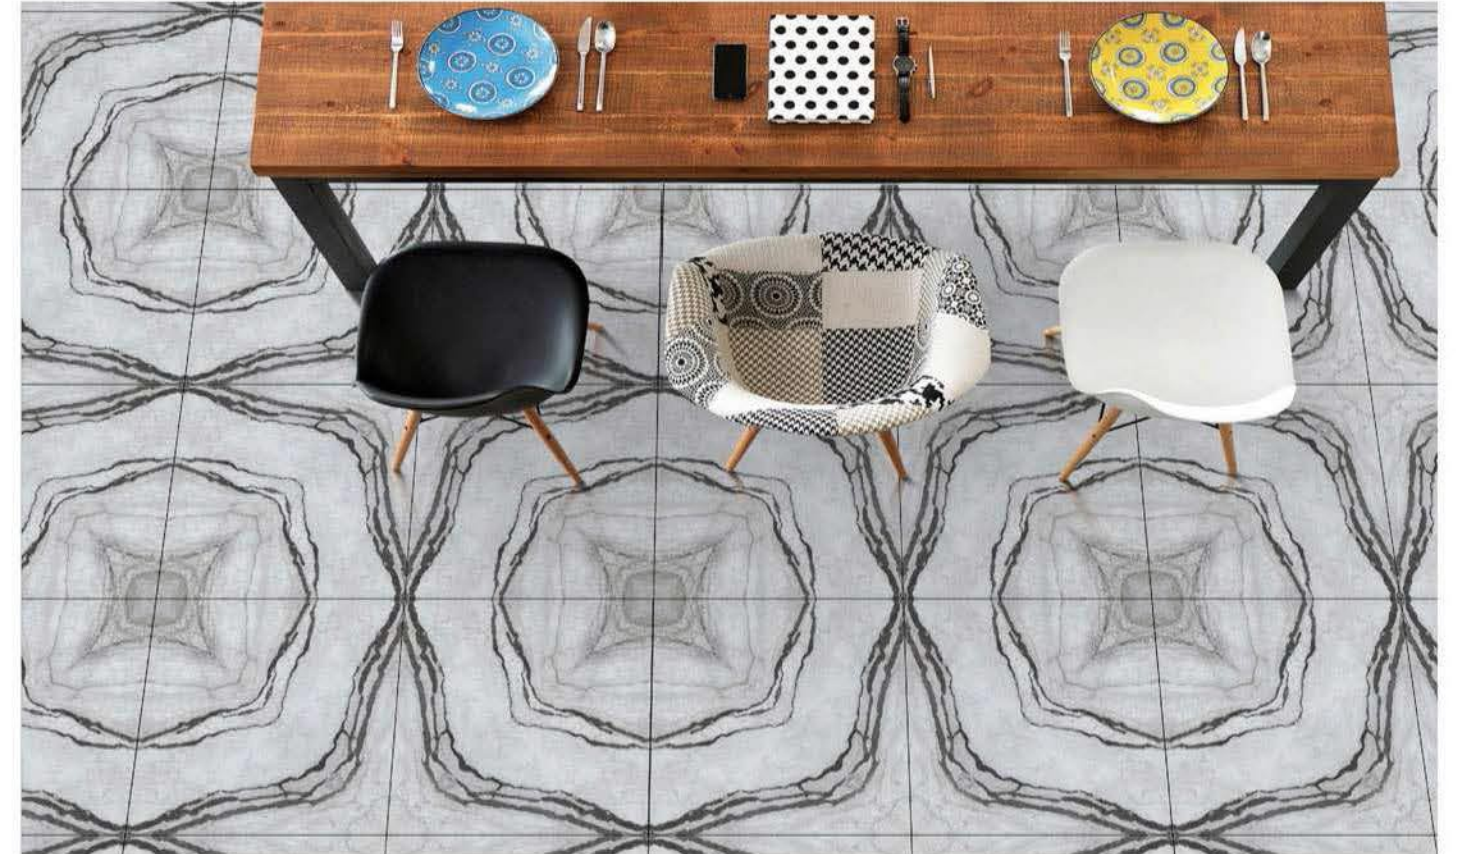

APPLICATONS

600X  
600<sup>mm</sup>

BOOKMATCH  
**GLOSSY**  
SERIES

Crash Blanco

Delux Niteo

600X  
600<sup>mm</sup>

BOOKMATCH  
**GLOSSY**  
SERIES

Cuneo Coated