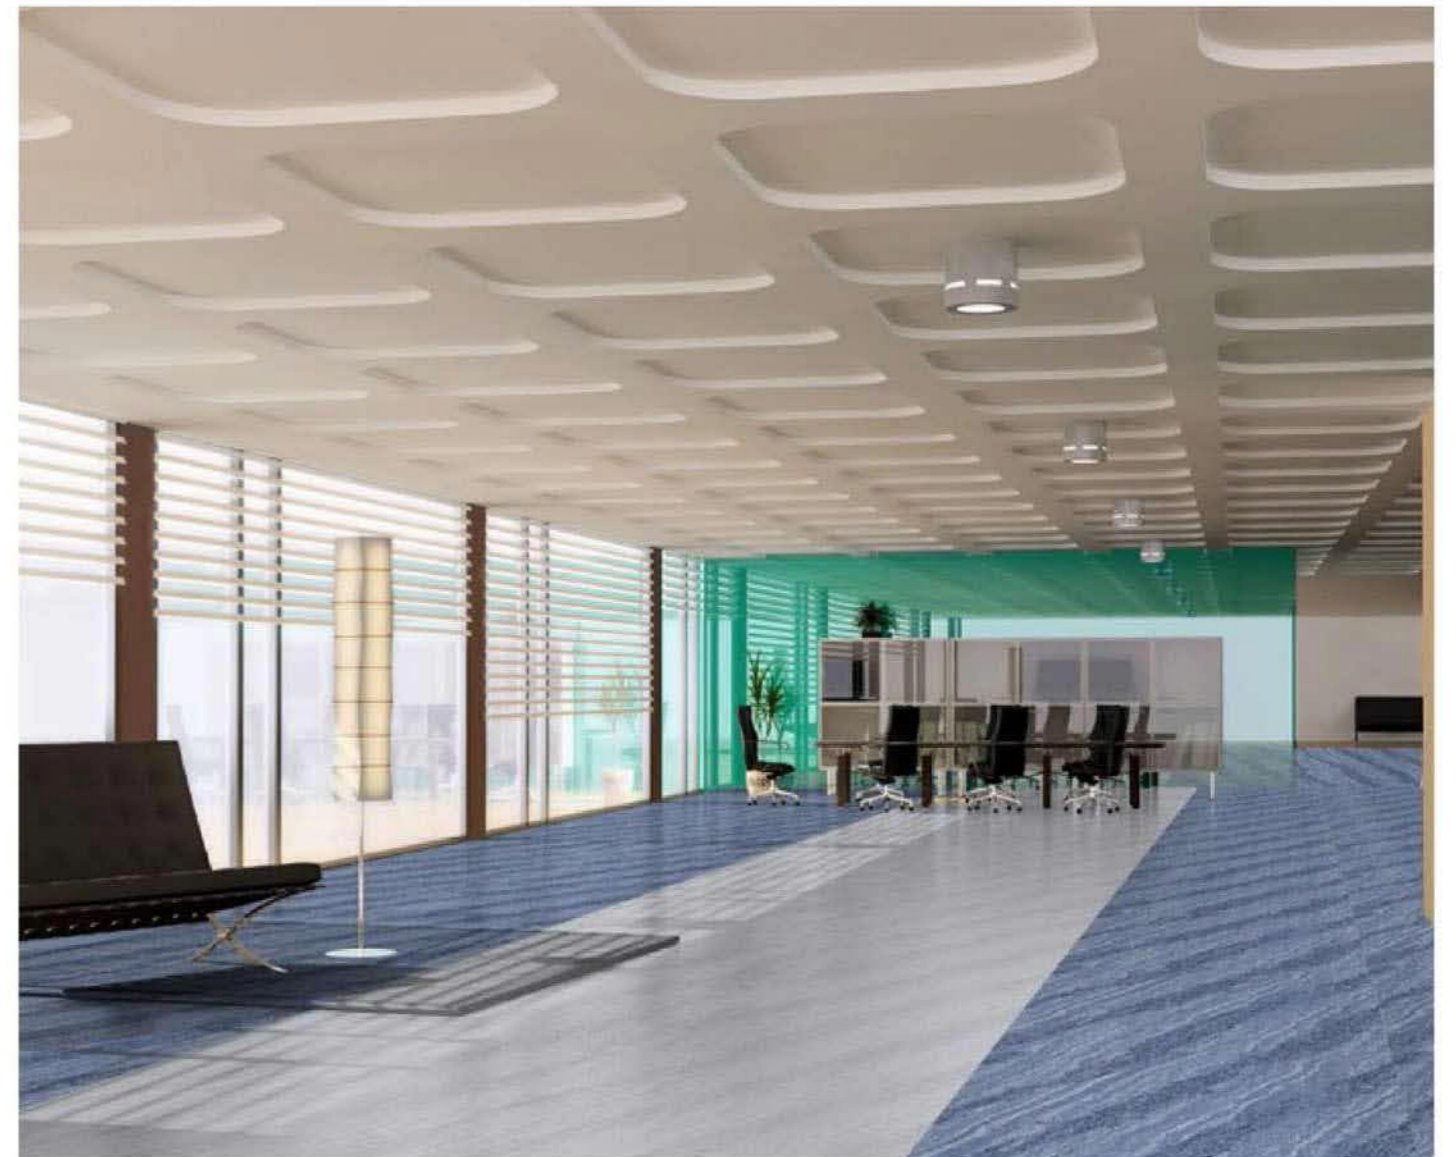

600X
600^{mm}

DC
GLOSSY
SERIES

APPLICATIONS

600X
600^{mm}

DC
GLOSSY
SERIES