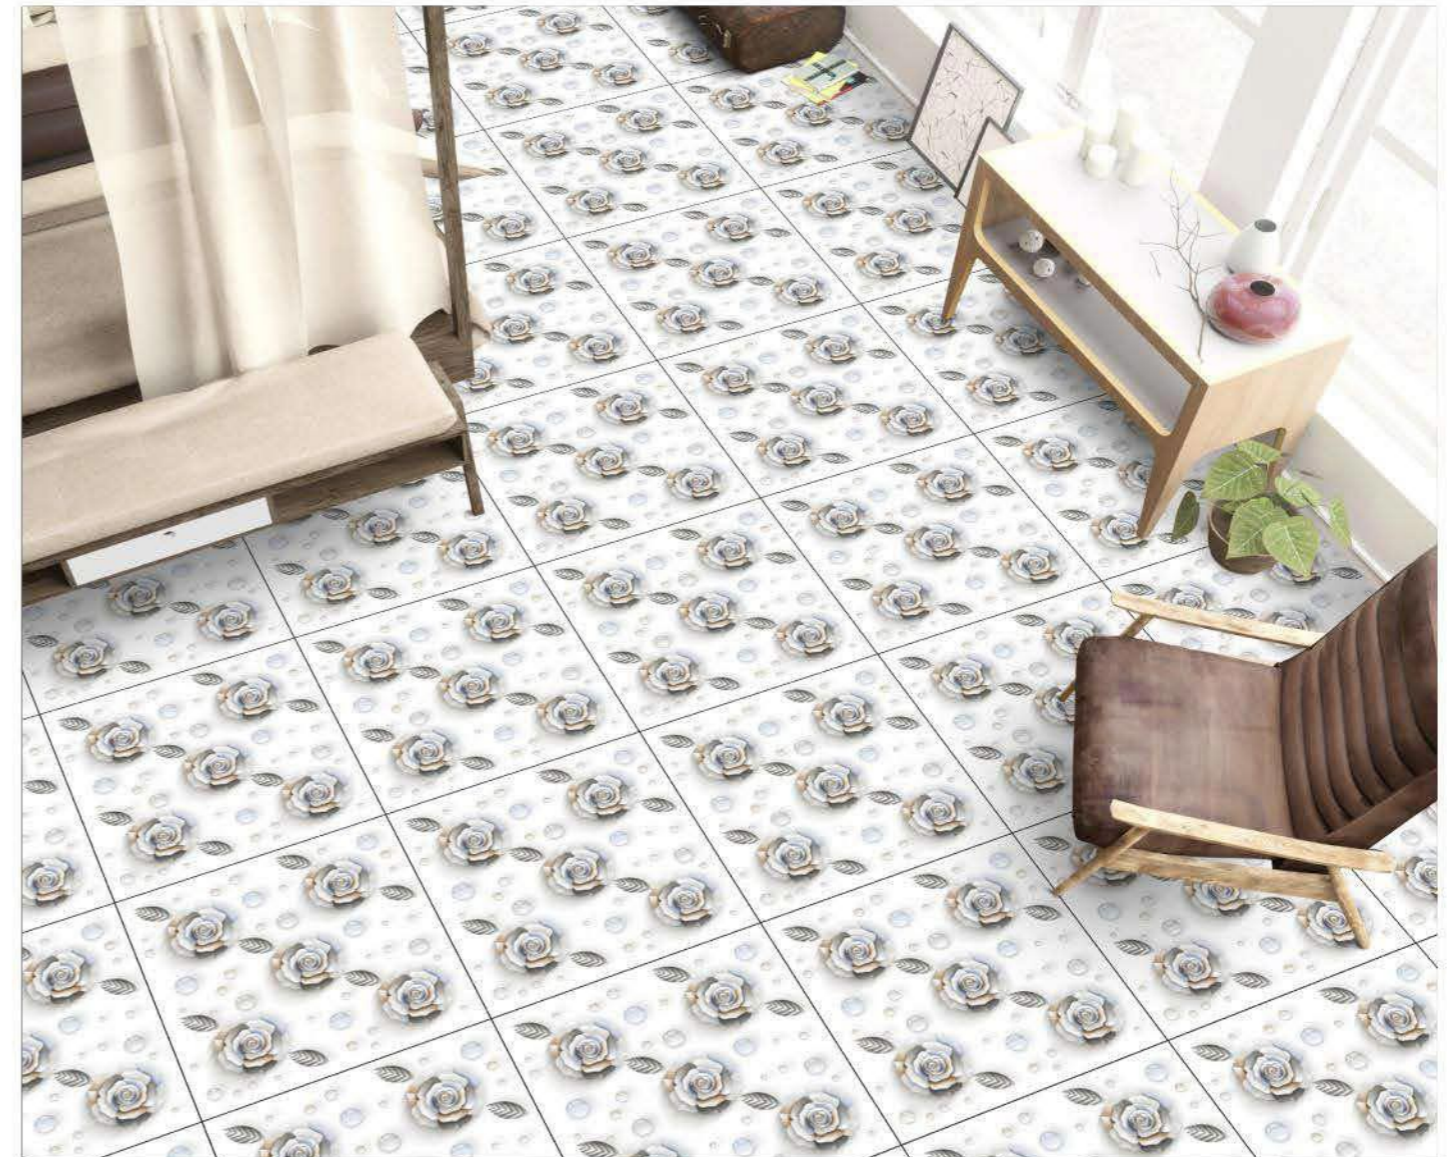

600X
600^{mm}

3D
GLOSSY
SERIES

APPLICATIONS

600X
600^{mm}

3D
GLOSSY
SERIES