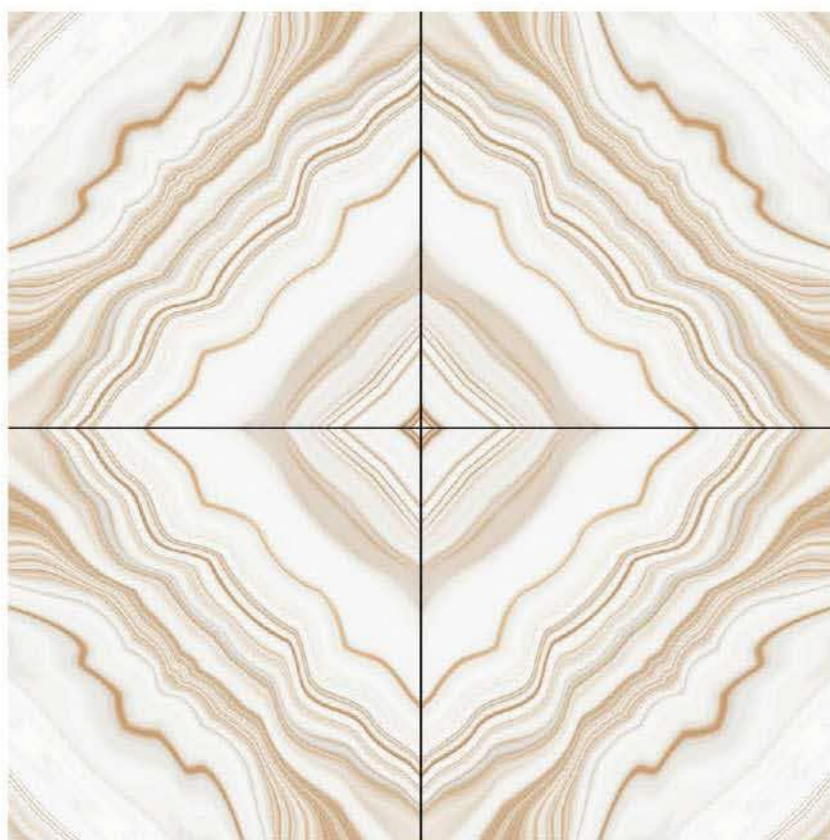

Acrylic Crema

APPLICATONS

600X
600E

BOOKMATCH
GLOSSY
SERIES