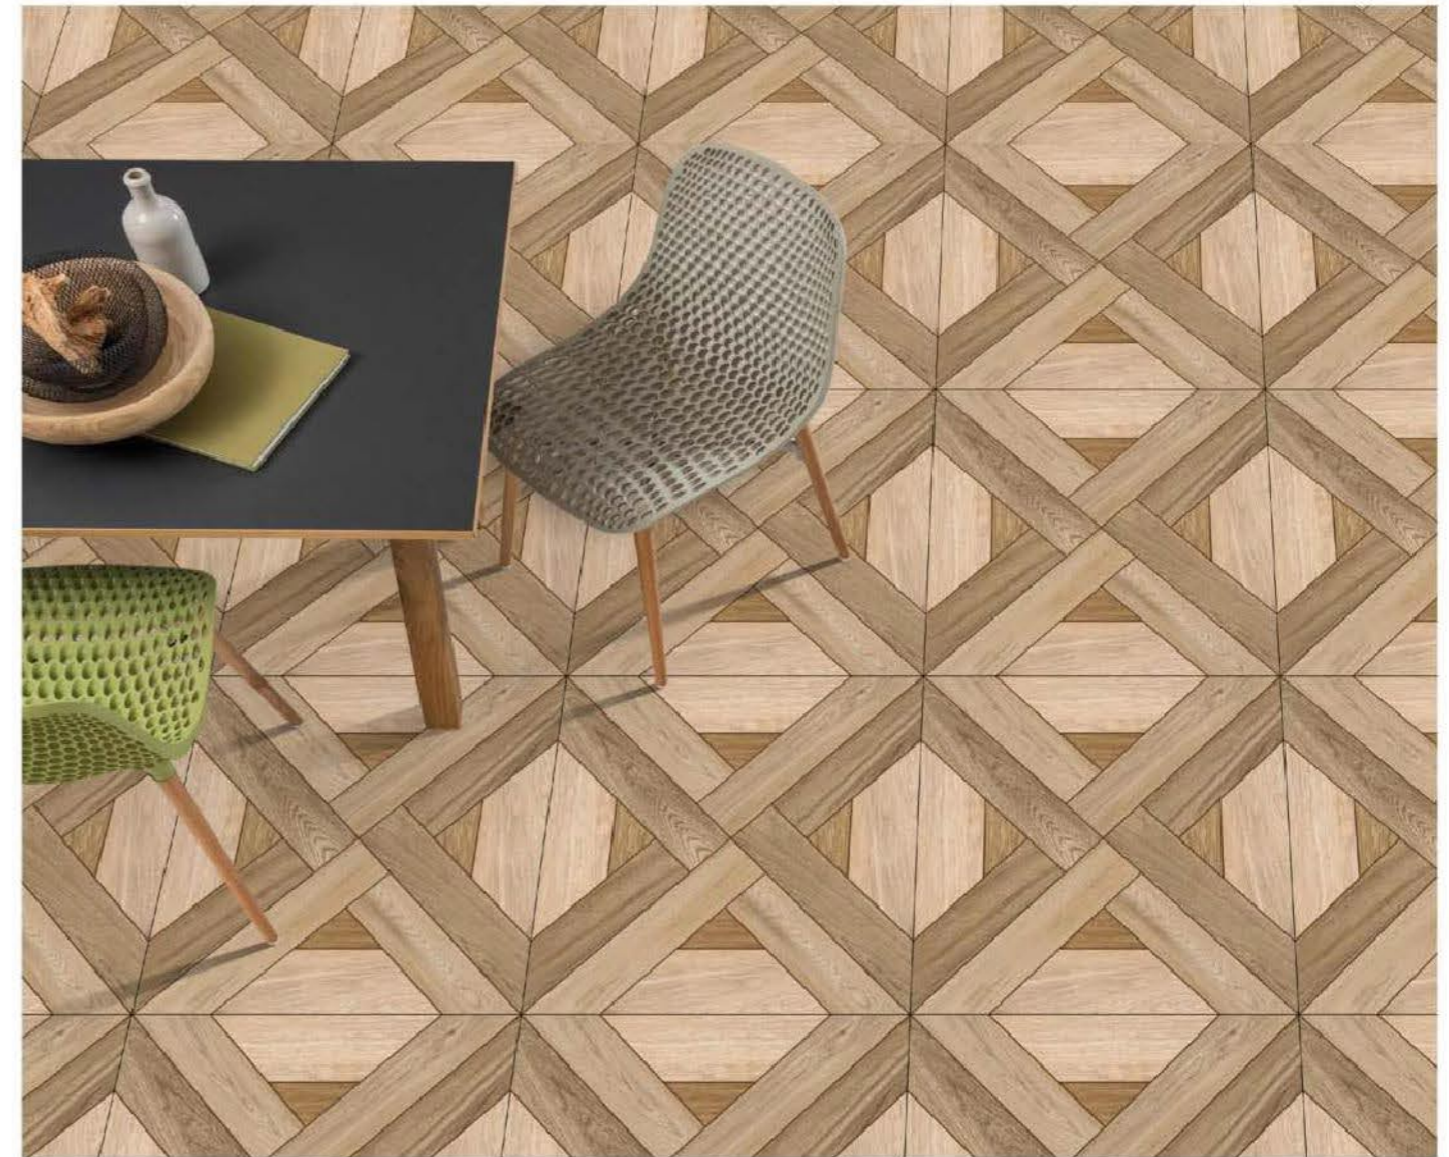

Ethnic Chic

Prius Haya

Mox Ware

Chevron White

APPLICATIONS
Residence Office Hospital Airports Restaurants Malls

600X
600^{mm} GSVT

Rona Terra

Trapez