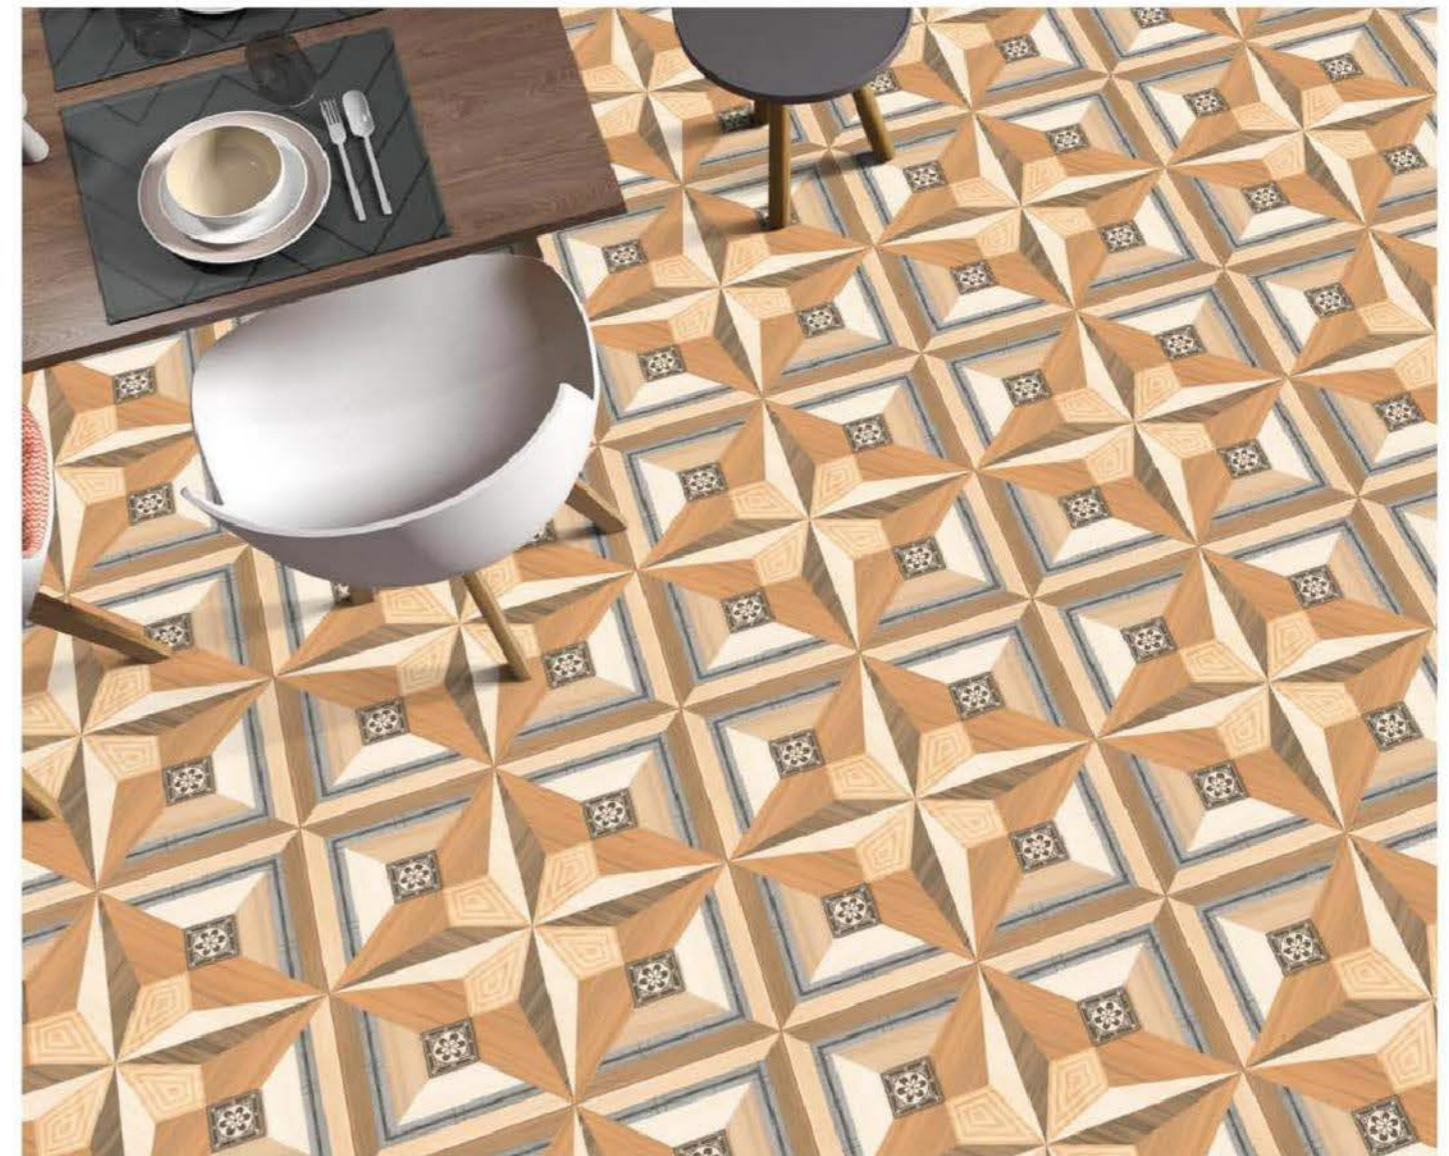

APPLICATIONS
Residence Office Hospital Airports Restaurants Malls

600X
600^{mm} | GSVT

Harbor Wood Light

Harbor Wood

Copper Flower

Fury Baraka

Dimen Sional

Holly Ring Wood