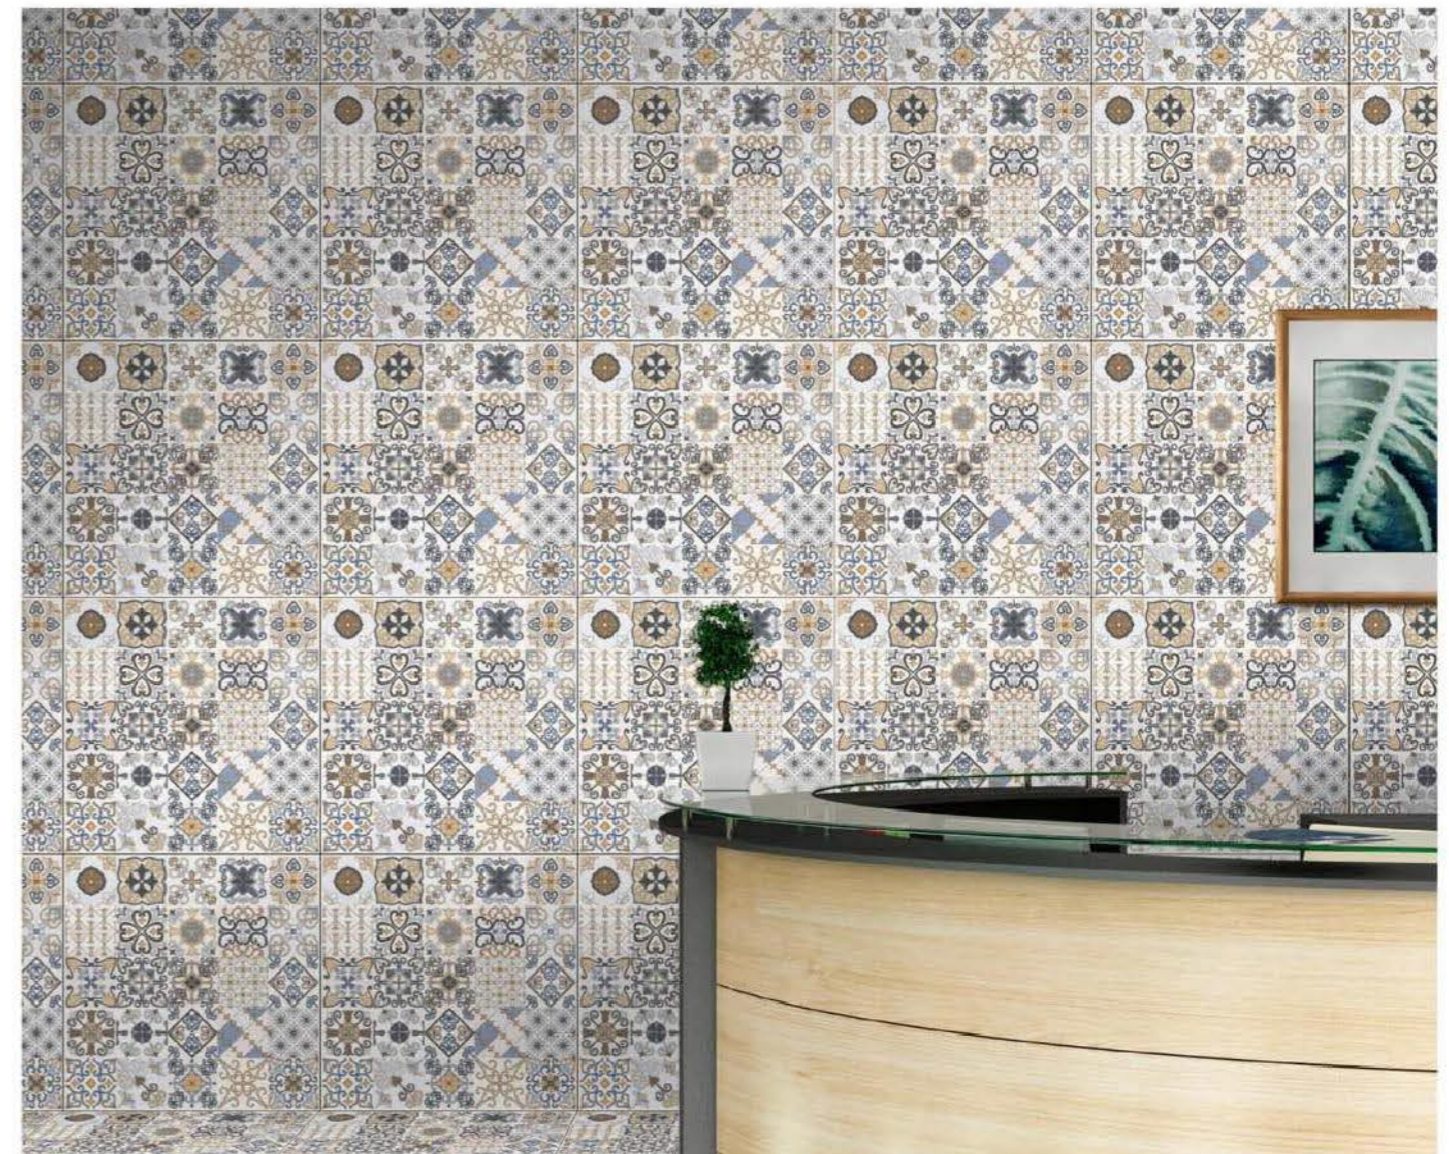

600X
600^{mm} GSVT

Alzulaco

Equita

600X
600^{mm} GSVT

Duragres

Provenza

Amarcord

Cardova

Nikea Mani

Moorish Fez

APPLICATIONS
Residence Office Hospital Airports Restaurants Malls

600X
600^{mm} GSVT

Arterra Deco

Quatre Foil

Santra Brown

Dimoon Peel