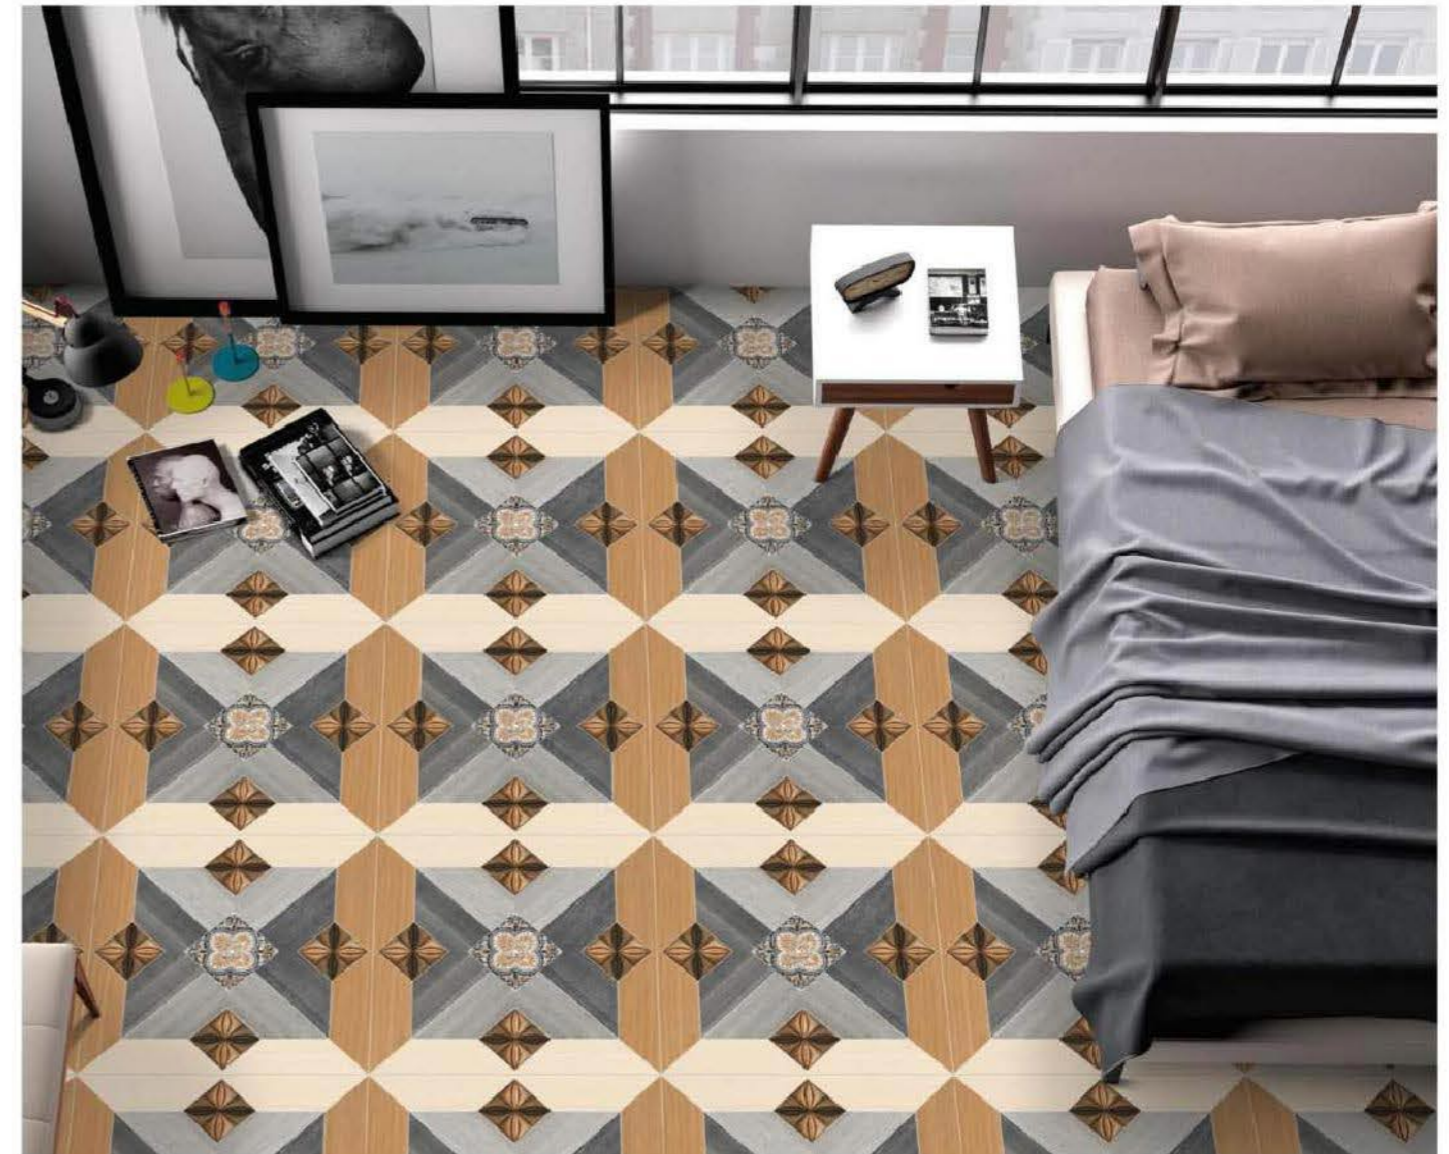

**600X
600^{mm}** | **GSVT**

APPLICATIONS
Residence Office Hospital Airports Restaurants Malls

**600X
600^{mm}** | **GSVT**