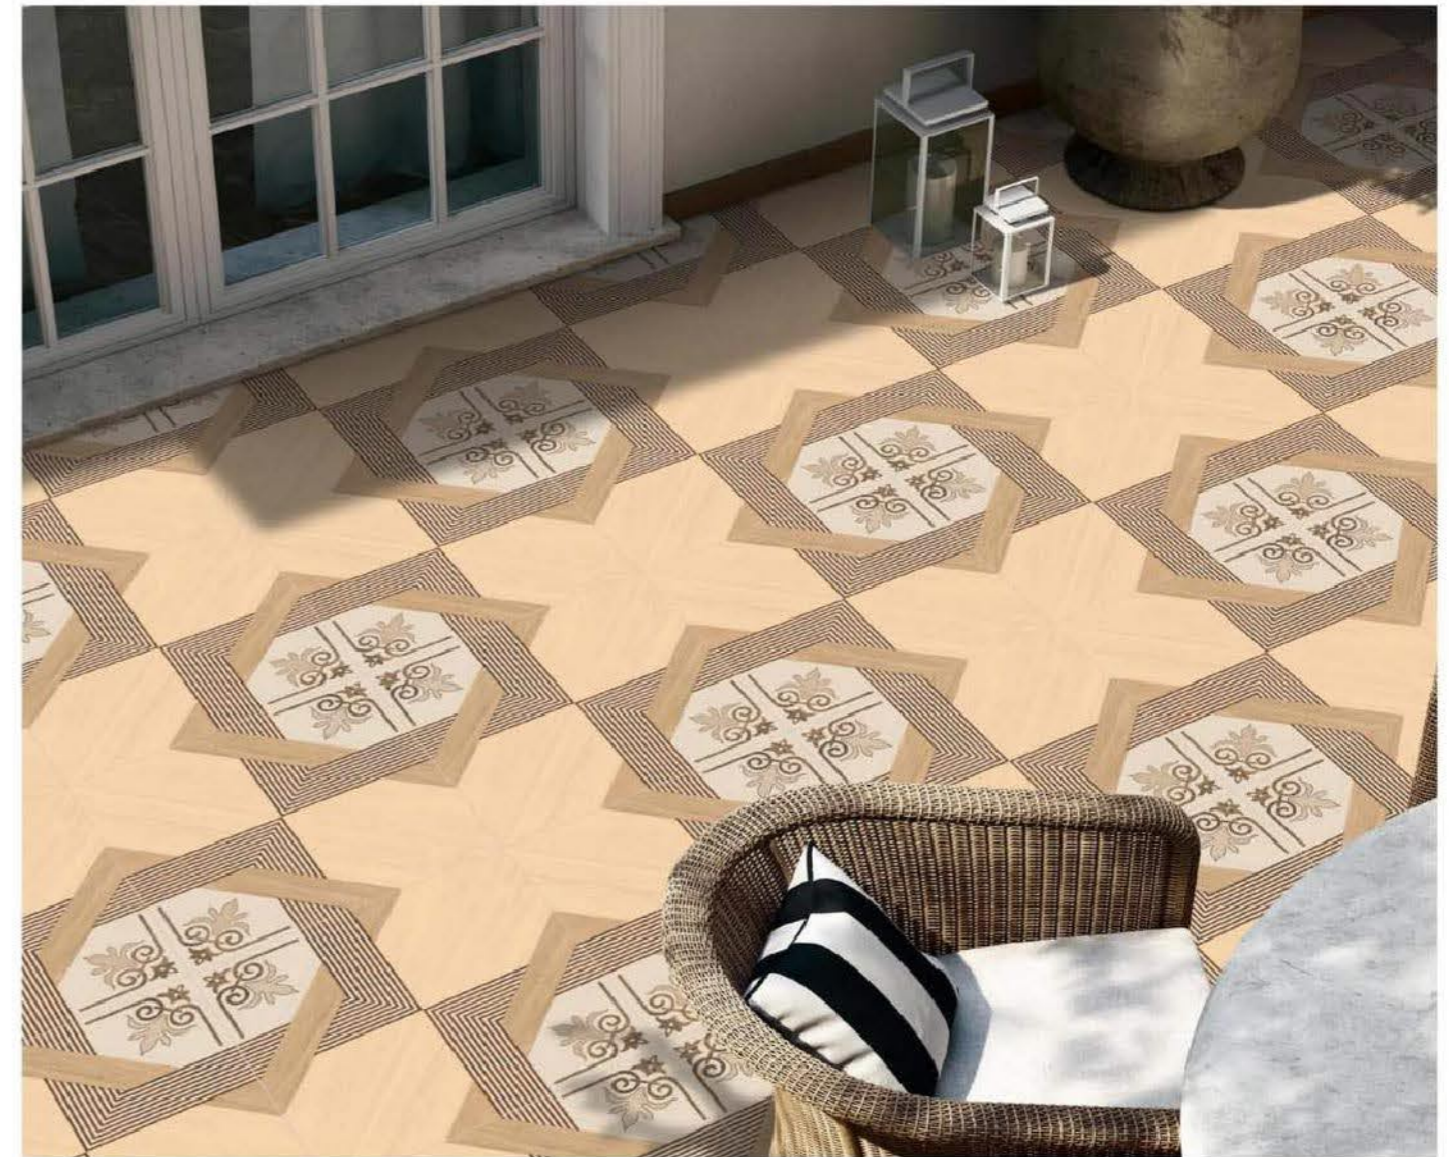

600X
600^{mm} | GSVT

APPLICATIONS
Residence Office Hospital Airports Restaurants Malls

600X
600^{mm} | GSVT