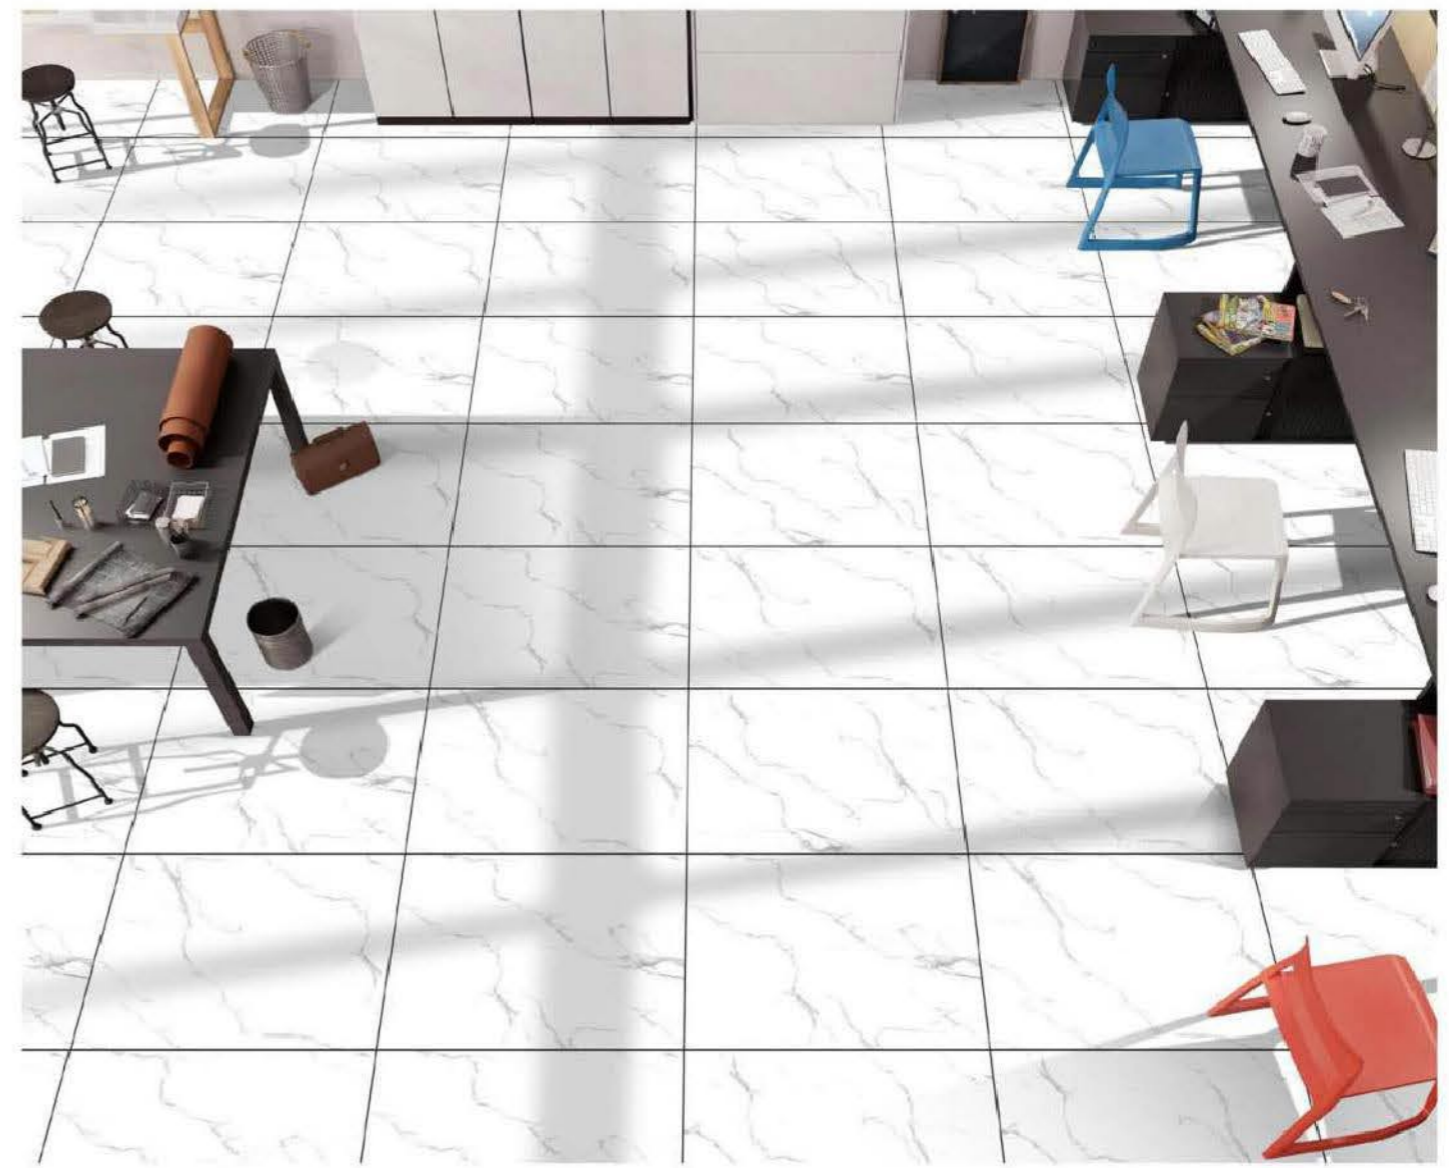

**600X
600^{mm}** | **GSVT**

APPLICATONS
Residence Office Hospital Airports Restaurants Malls

**600X
600^{mm}** | **GSVT**