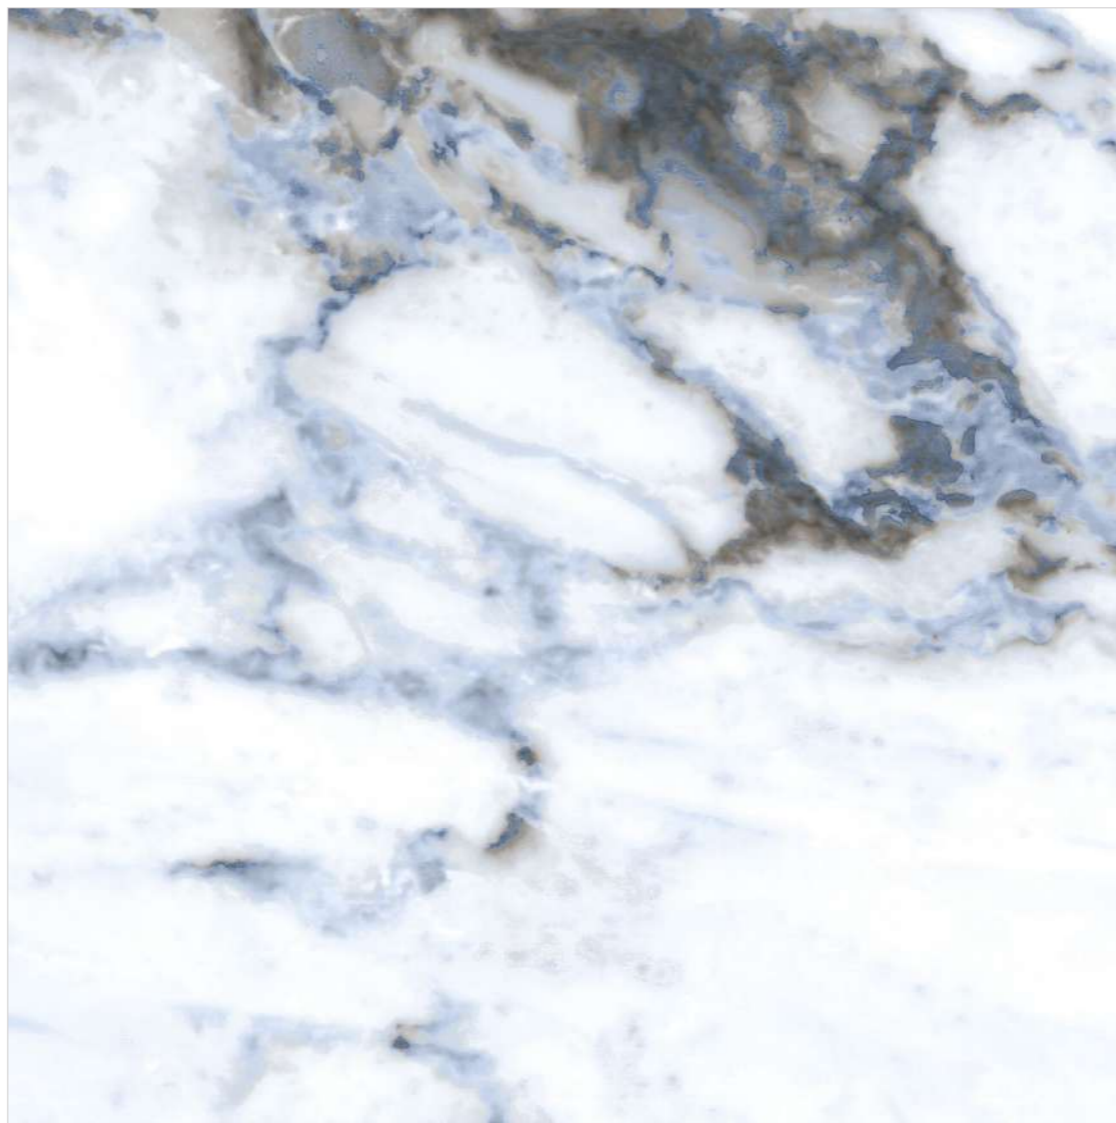

ALPINE

TIMELESS WHITE ELEGANCE

Technical
Characteristics

Model
**CARRARA
BLUE**

Finish / Glossy Polished
Design / White Marble

R-12

**600X
600MM**