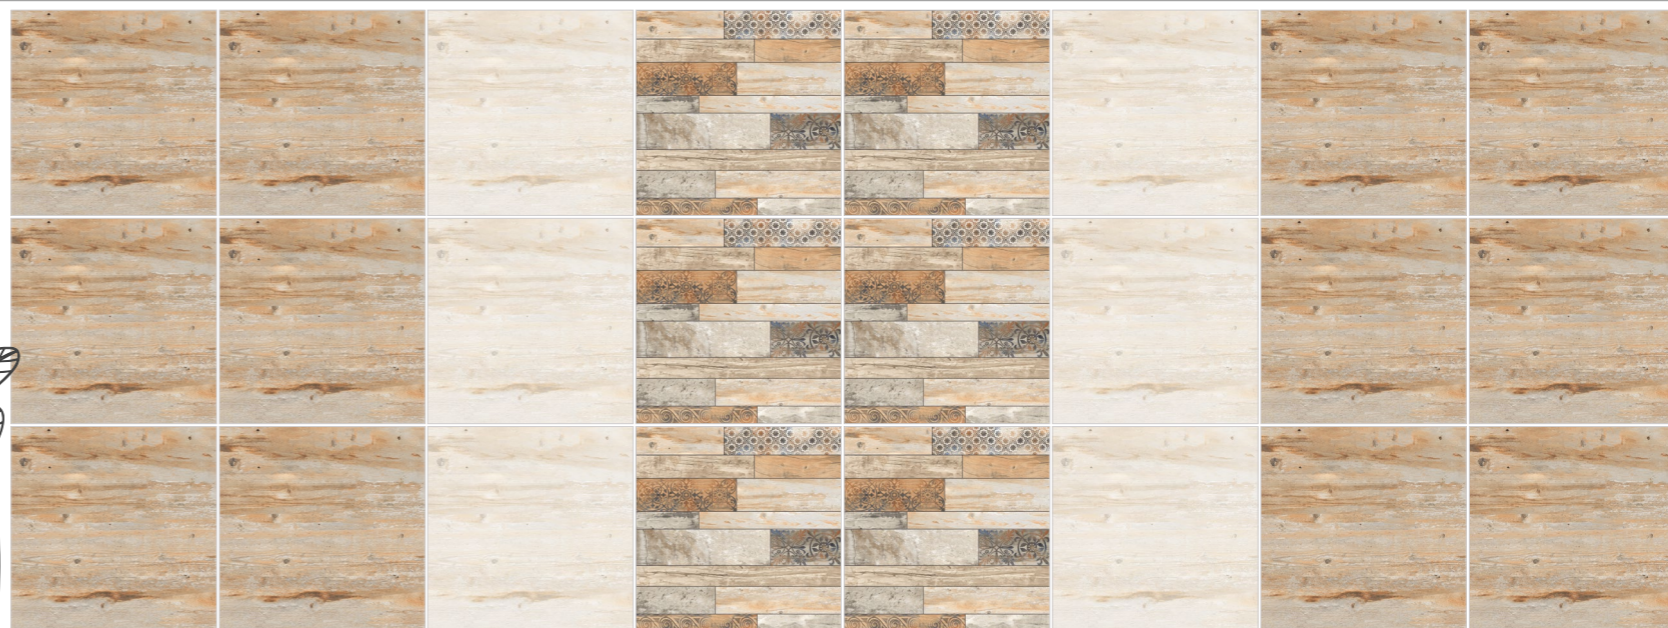

Aräbesq

ORIENTAL CONCEPT FUSION