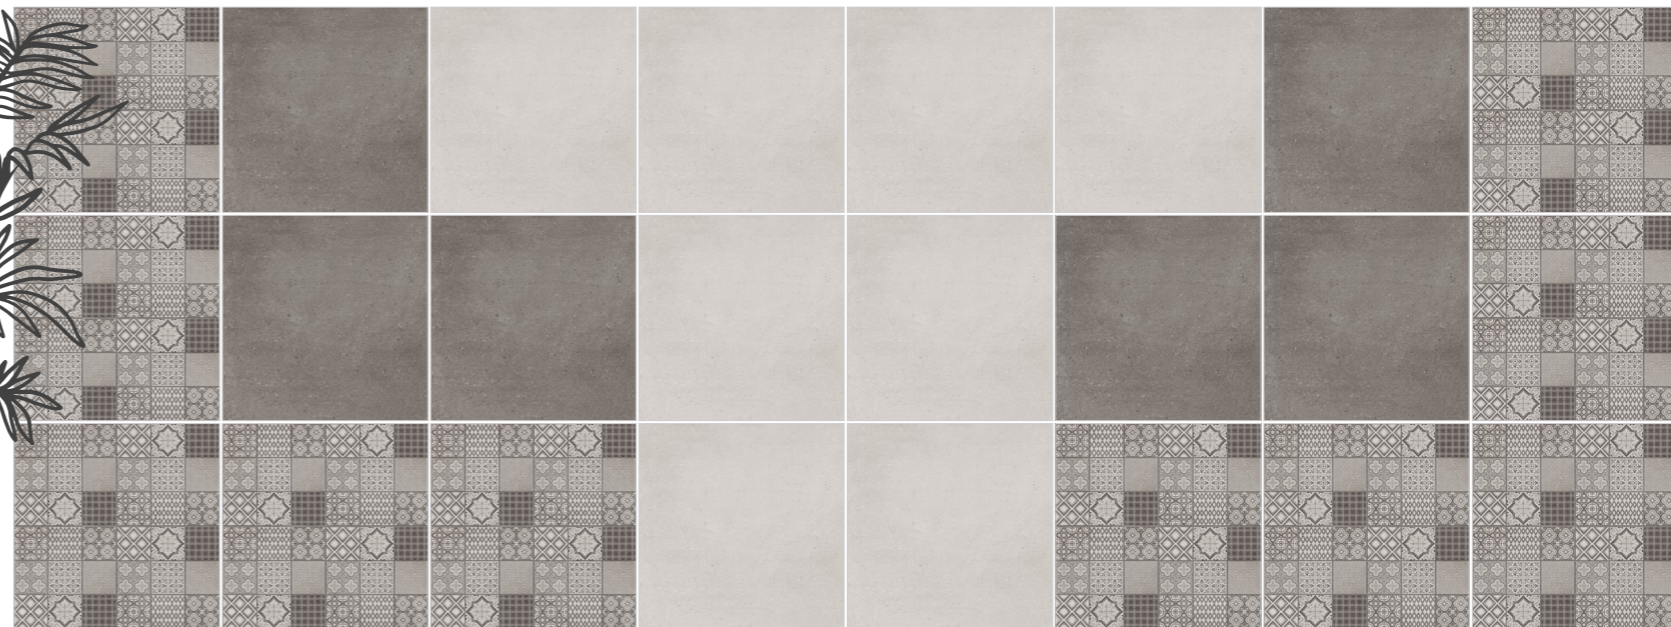

Aräbesq

ORIENTAL CONCEPT FUSION