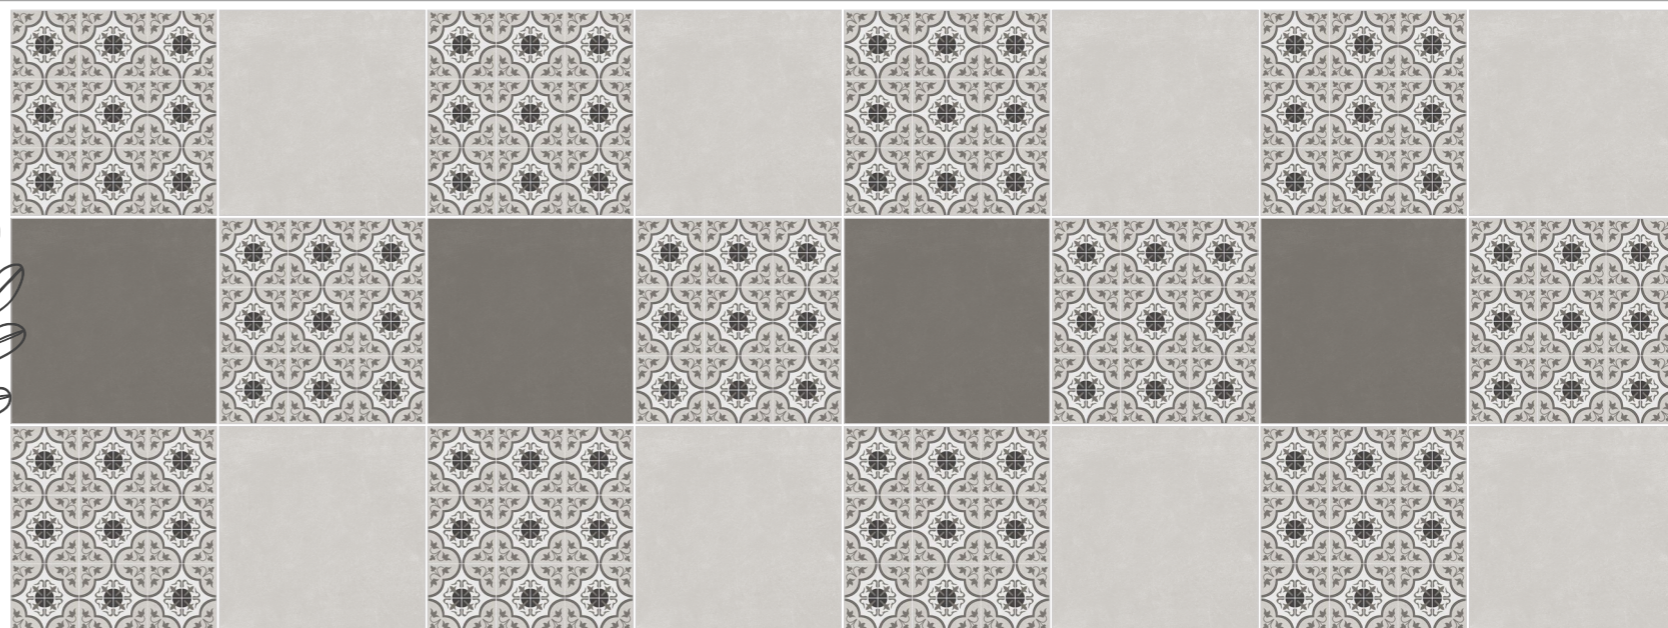

Aräbesq

ORIENTAL CONCEPT FUSION