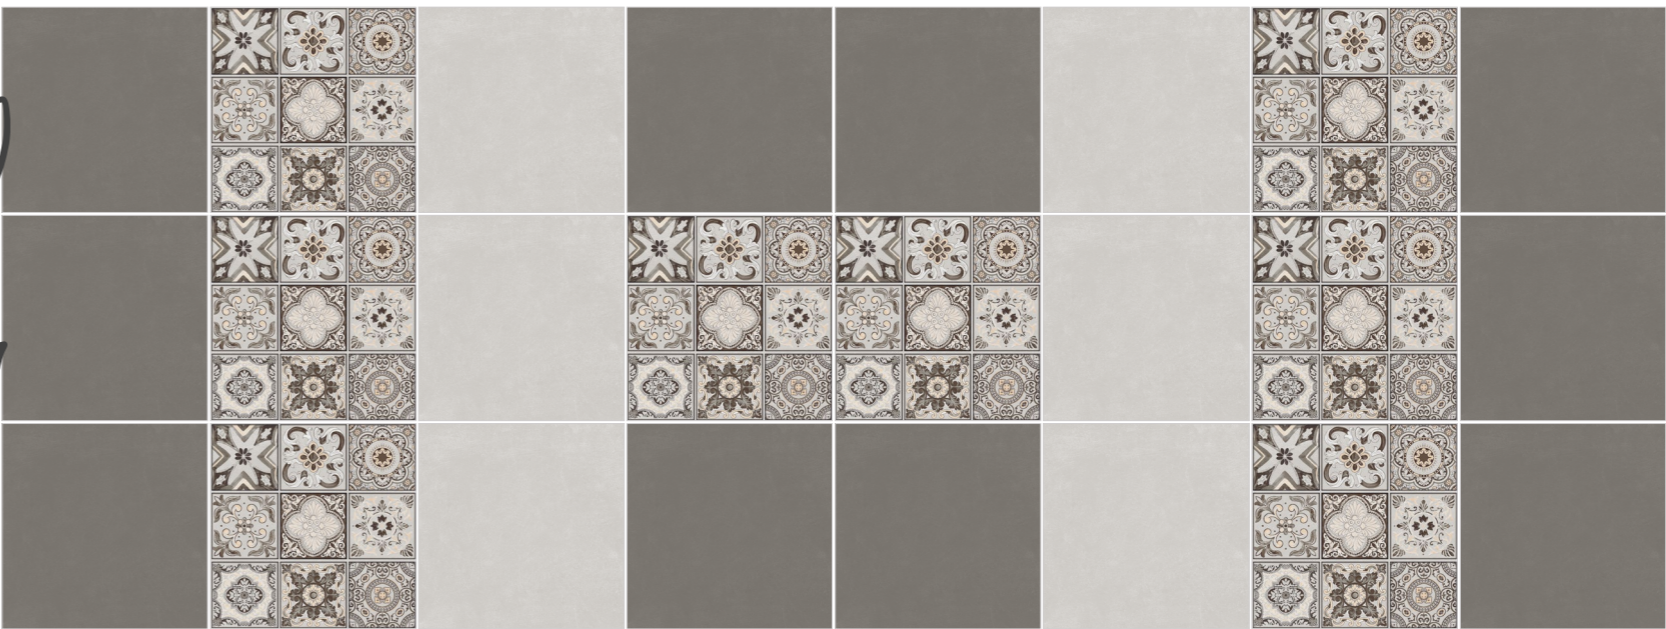

Technical
Characteristics

210-LT

210-HL

210-DK

Wall Concept
Mock-up

600X
600MM

Finish /
Rustic Matt

Design /
Moroccan Concept