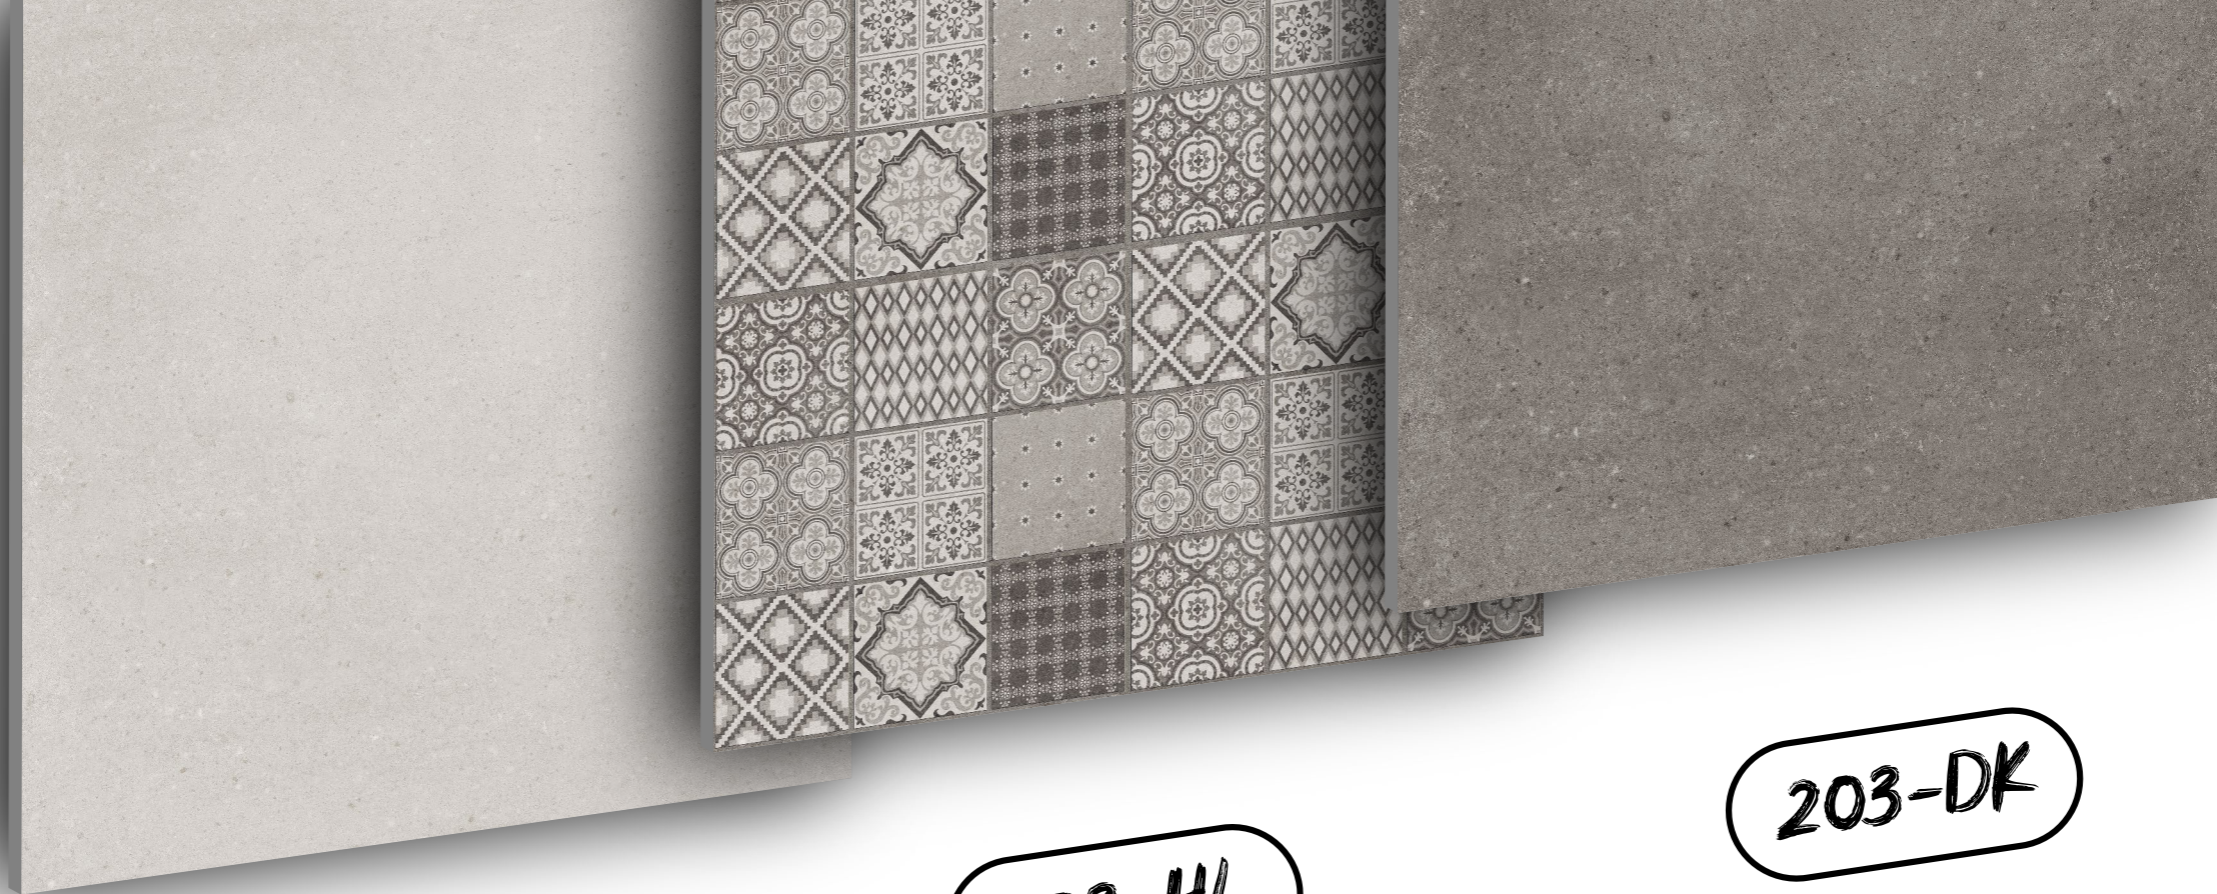

Finish /
Rustic Matt

Design /
Moroccan Concept

Aräbesq

ORIENTAL CONCEPT FUSION

Designs Preview /
▶ 202-LT | 202-HL | 202-DK

Technical
Characteristics

203-LT

203-HL