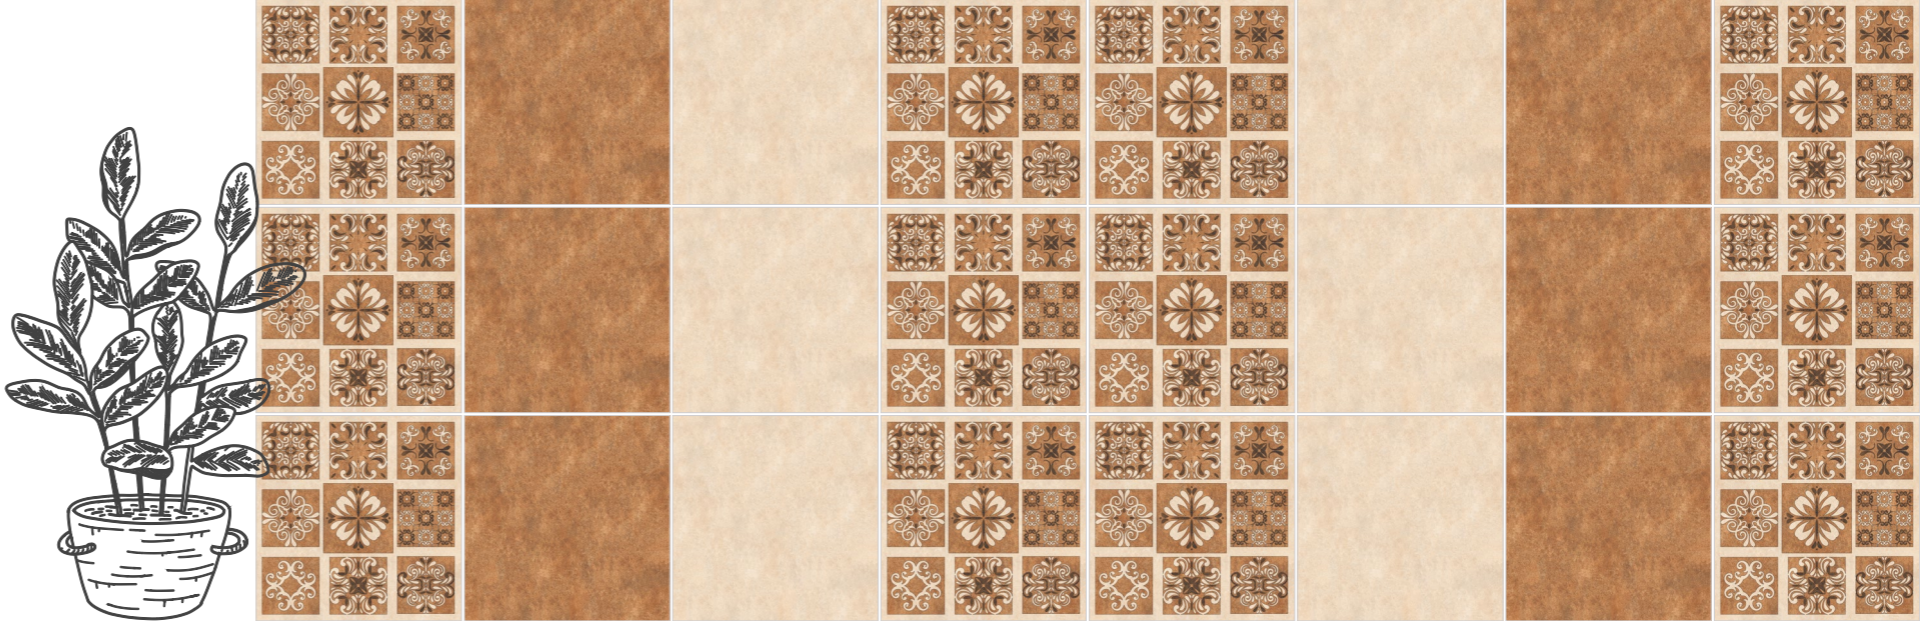

Aräbesq
ORIENTAL CONCEPT FUSION