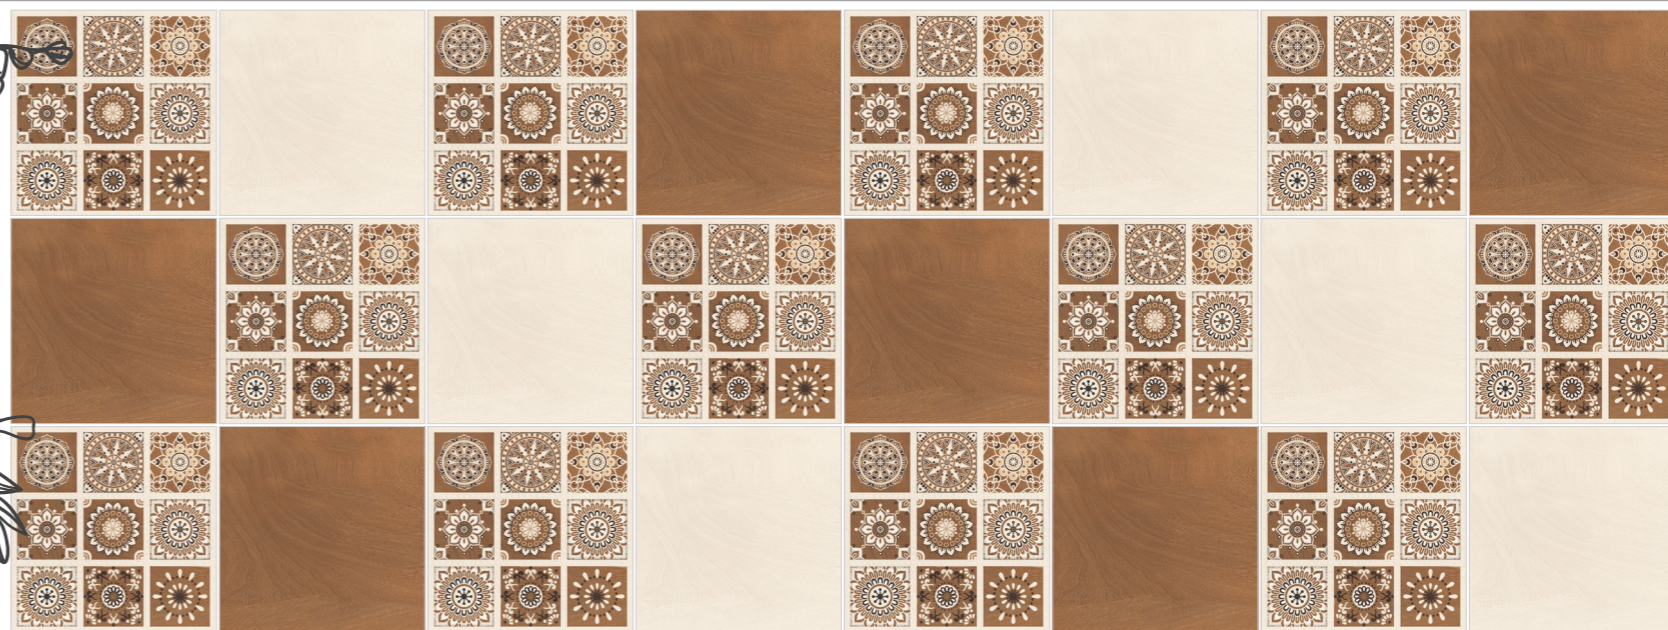

212-HL

212-DK

Wall Concept
Mock-up

600X
600MM

Finish /
Rustic Matt

Design /
Moroccan Concept

Aräbesq

ORIENTAL CONCEPT FUSION