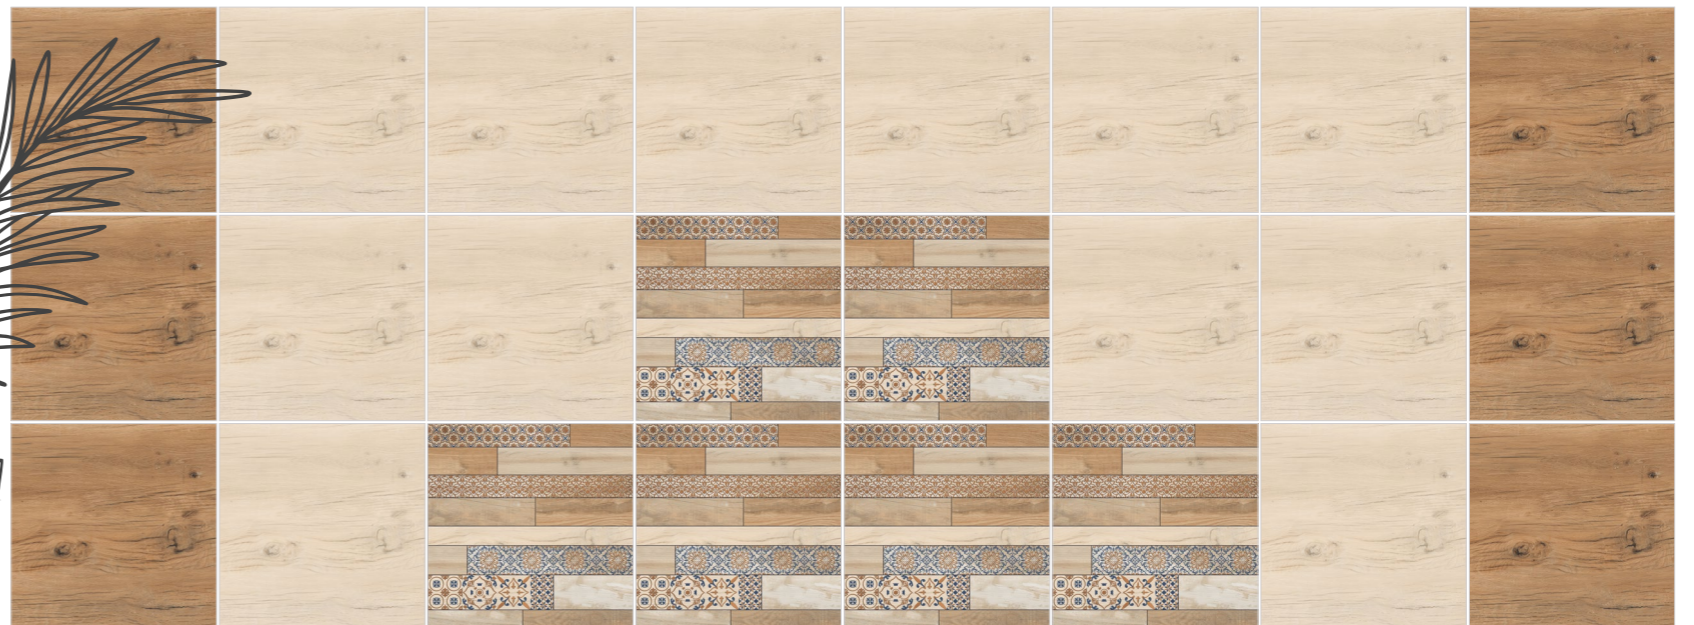

We offer more than tiles - we offer stories, experiences, and a celebration of beauty. Experience the blend of Indian artistry and international flair today.

Arabesq

ORIENTAL CONCEPT FUSION

Welcome to the mesmerizing world of ARABESQ, where design transcends boundaries. This collection ignites visual intrigue as light and dark tiles seamlessly harmonize, creating a striking contrast intensified by the essence of Moroccan highlighters. The result? An energizing and captivatingly exotic space that exudes an air of mystery and allure. ARABESQ tiles are more than just flooring; they are a journey into the heart of Morocco's artistic heritage, where patterns, colours, and textures converge to create a sensory masterpiece. Immerse yourself in the allure of this collection and let your space become a canvas for the enchanting beauty of ARABESQ.

201-LT

201-HL

201-DK

Wall Concept
Mock-up

600X
600MM

Finish /
Rustic Matt

Design /
Moroccan Concept

Aräbesq