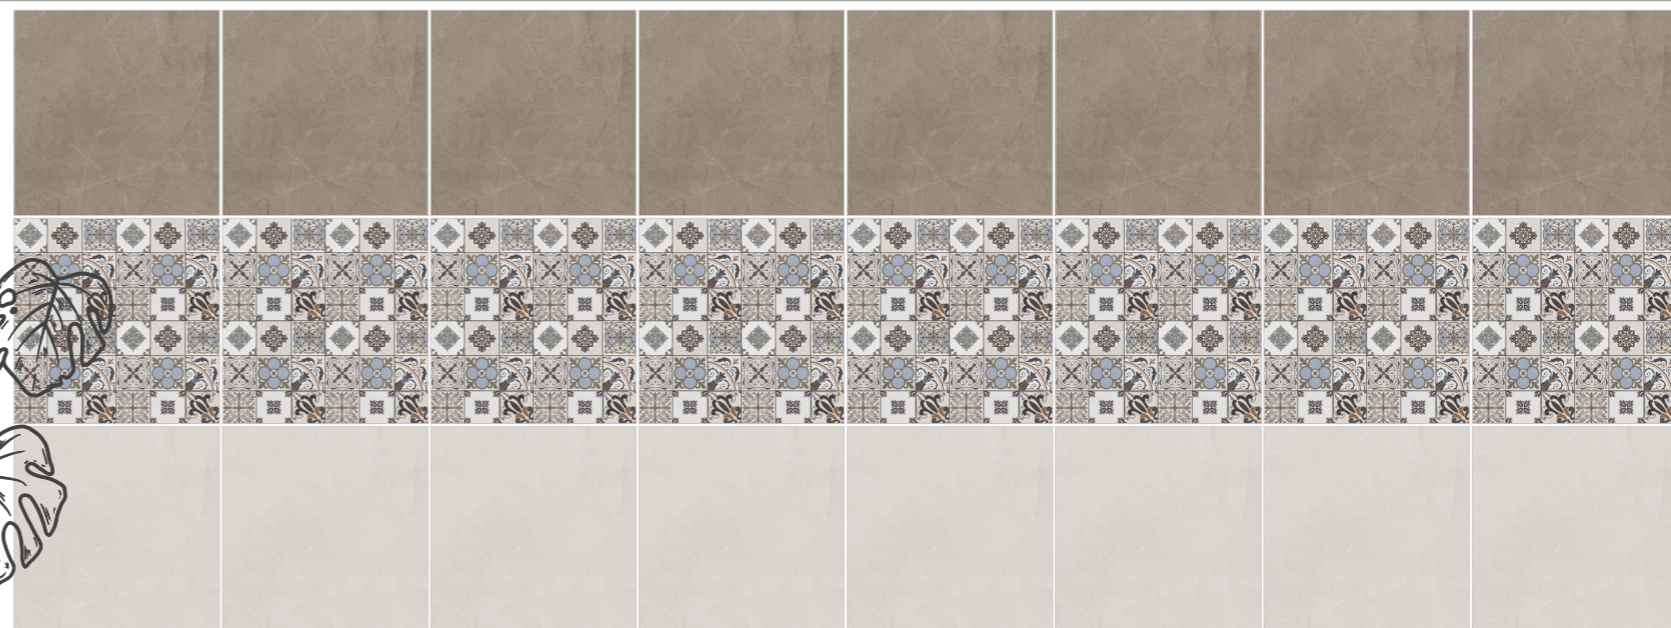

Technical
Characteristics

204-LT

204-HL

204-DK

Wall Concept
Mock-up

600X
600MM

Finish /
Rustic Matt

Design /
Moroccan Concept