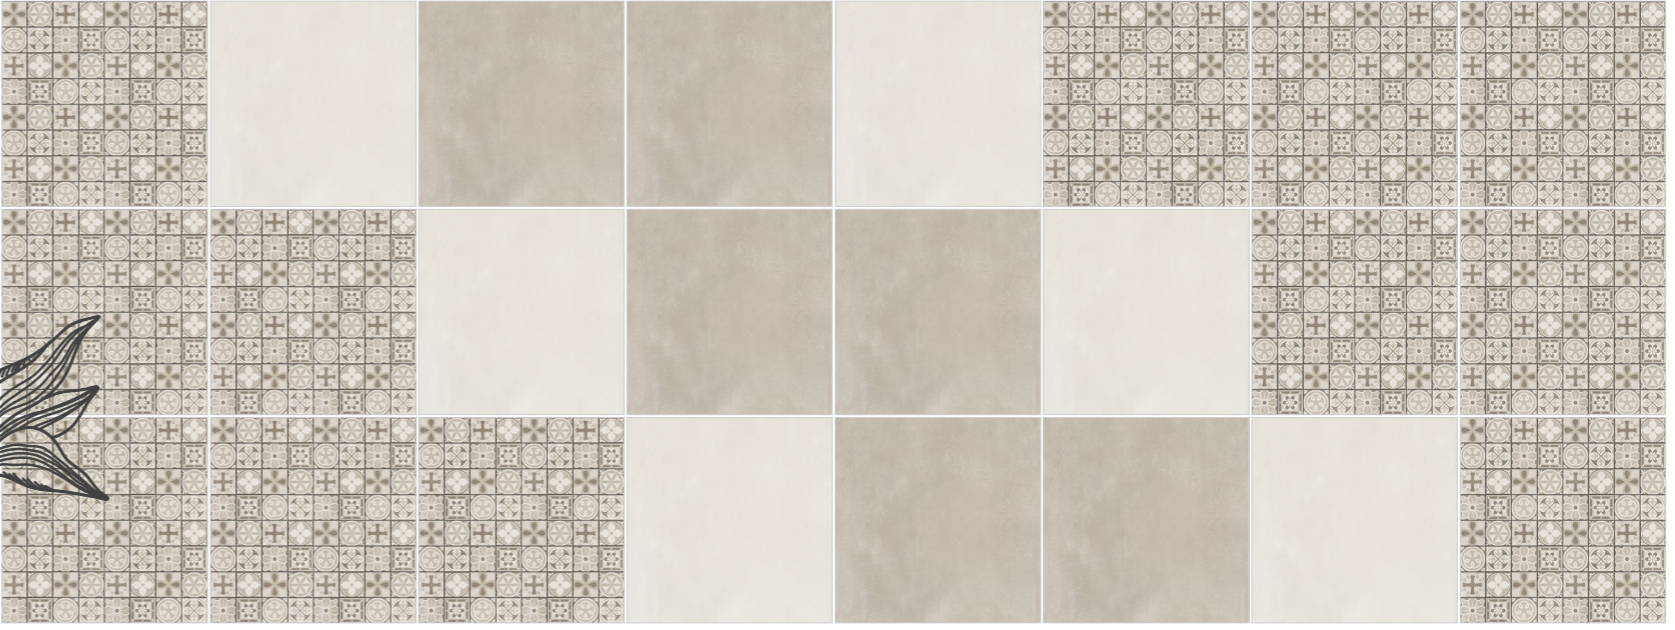

206-HL

206-DK

Wall Concept
Mock-up

600X
600MM

Finish /
Rustic Matt

Design /
Moroccan Concept

Aräbesq

ORIENTAL CONCEPT FUSION