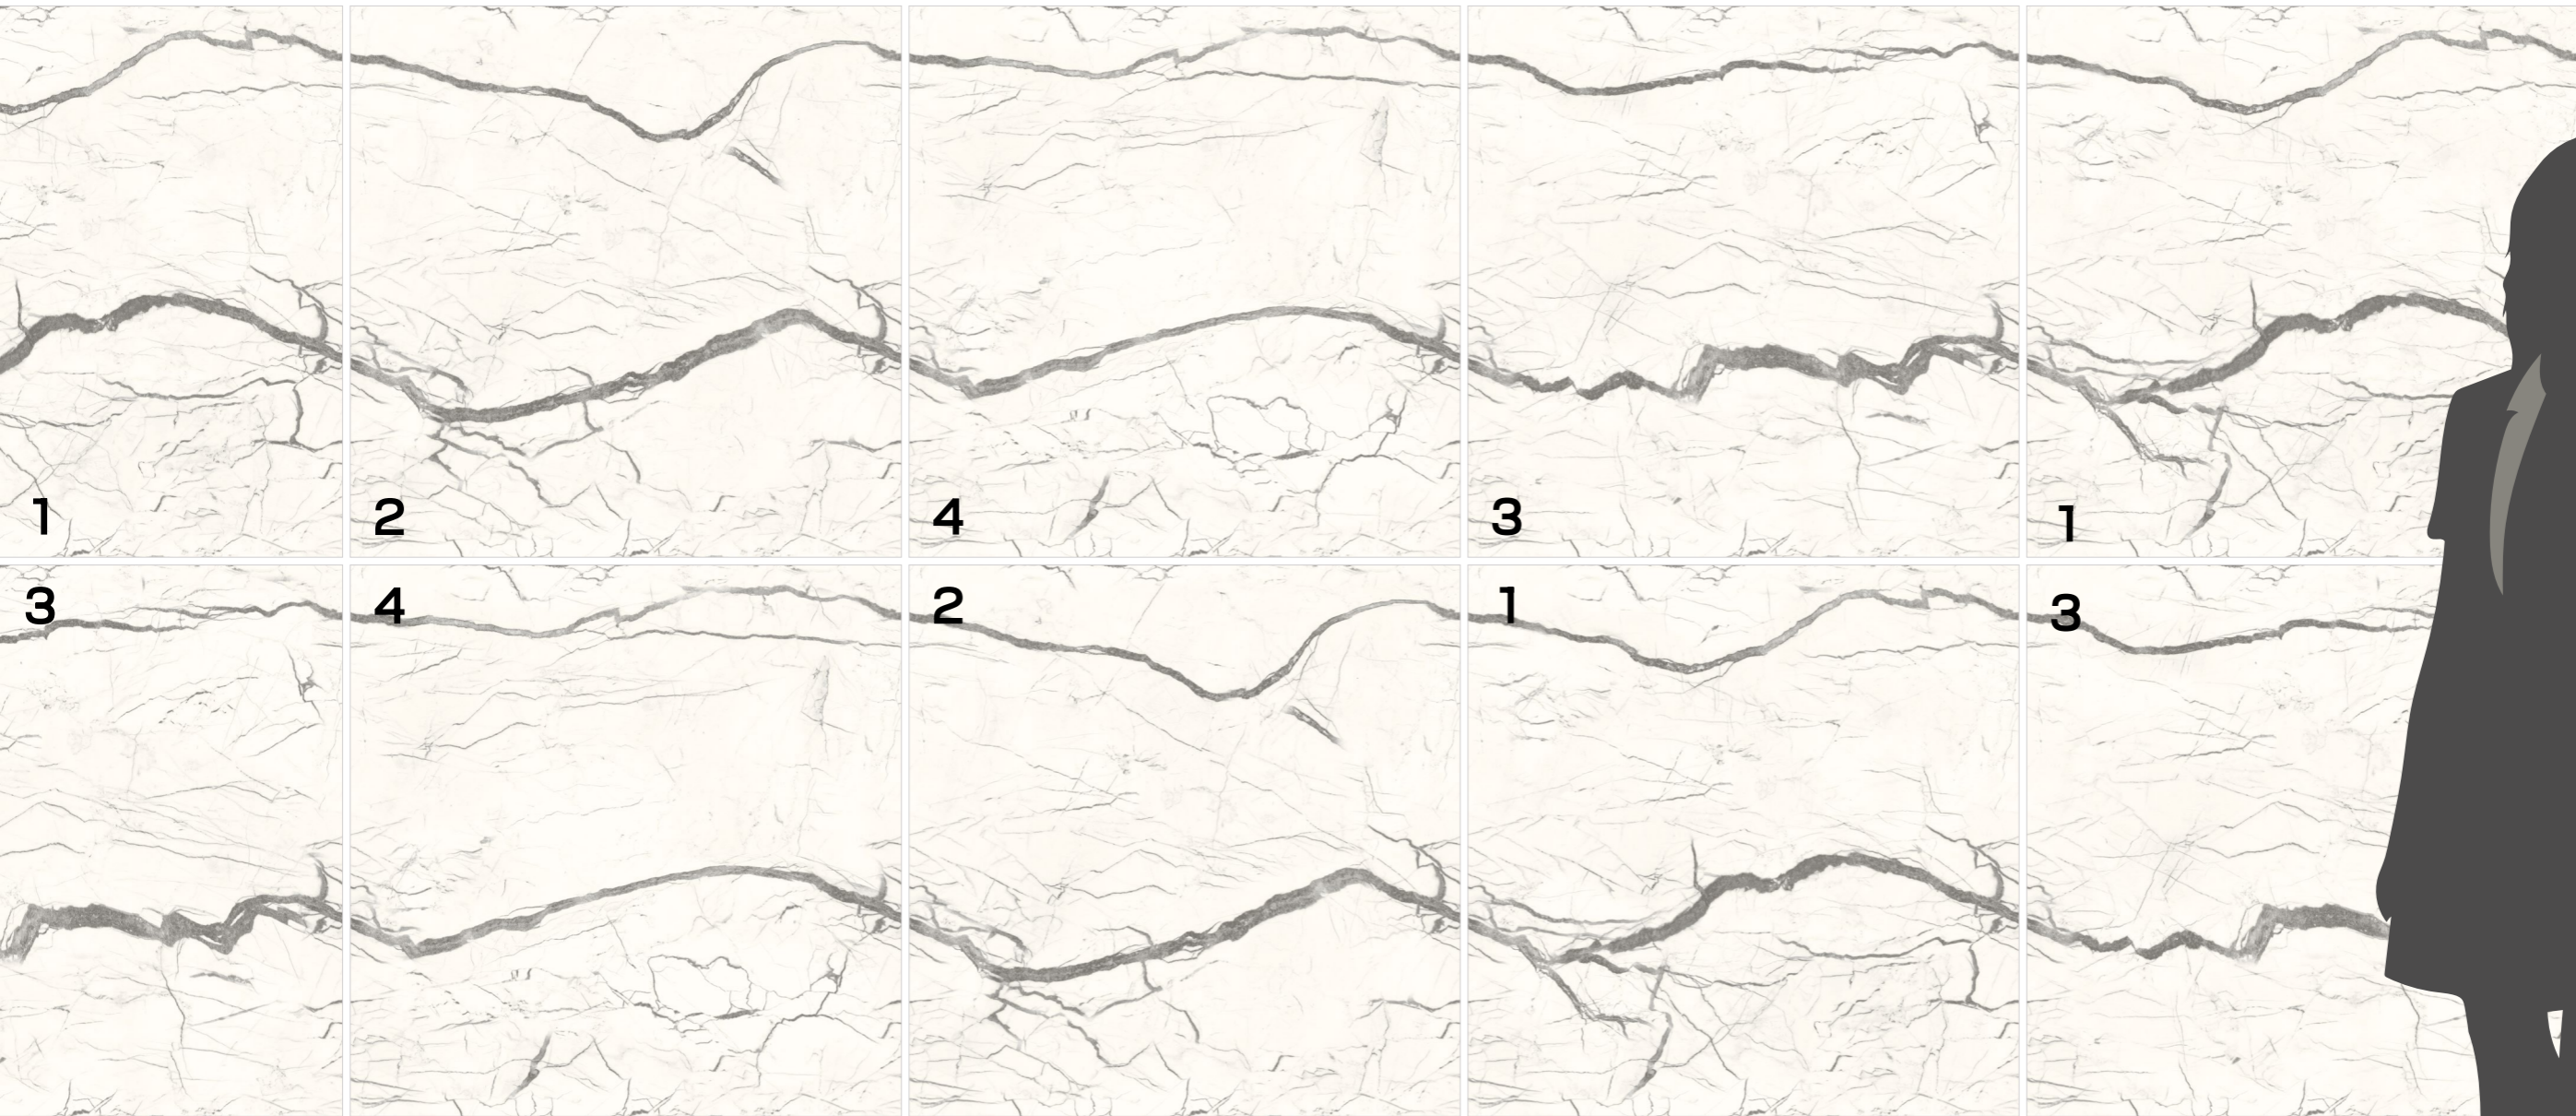

Continuum

INFINITE LOOP HARMONY

R-4