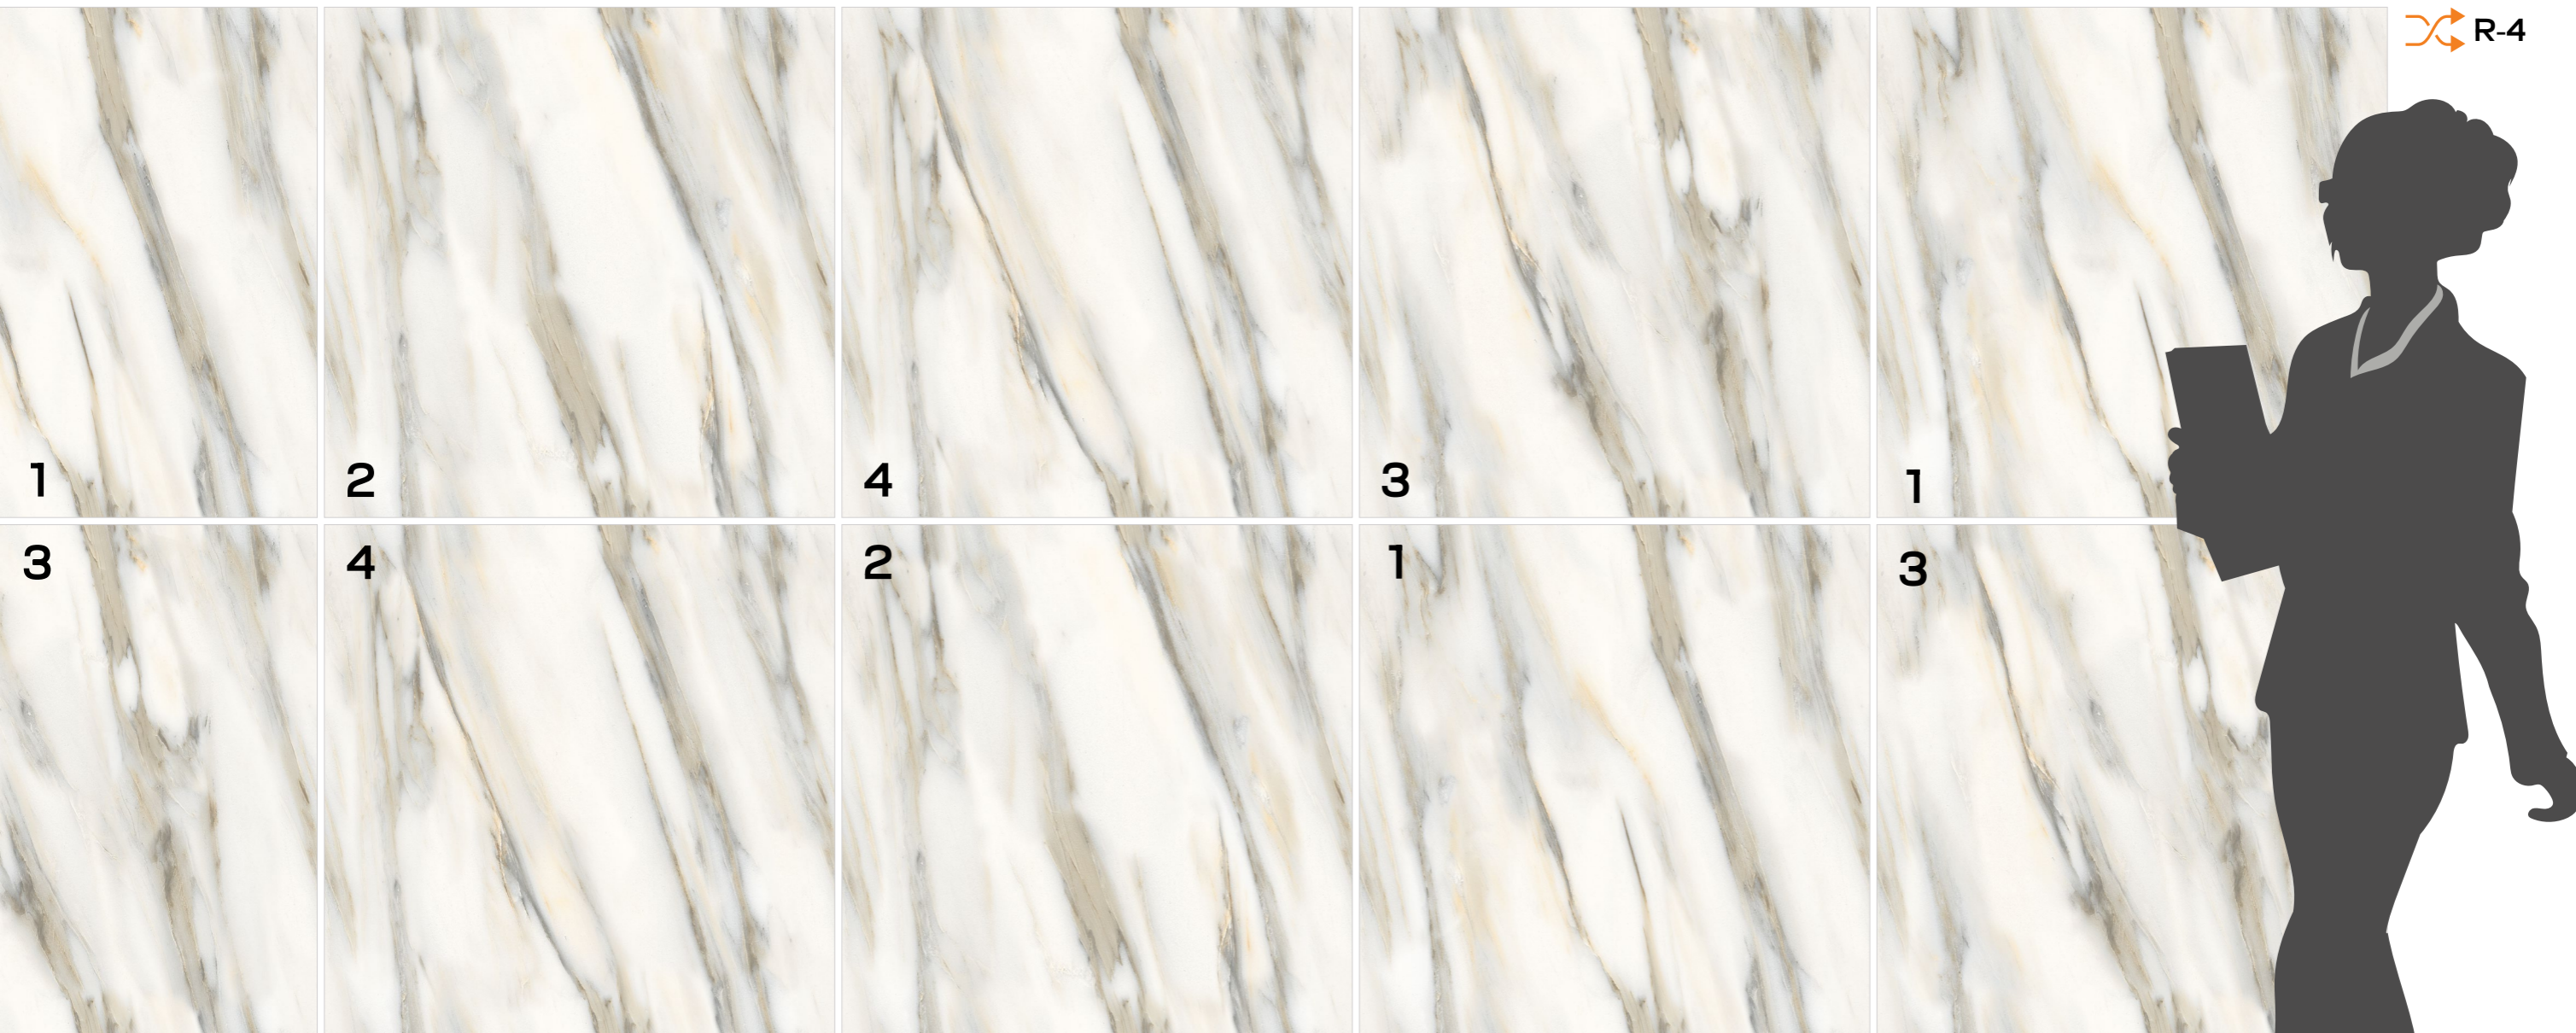

Continuum

INFINITE LOOP HARMONY

Model

END-6

Finish / Glossy Polished

Design / End-Match

600X
600MM