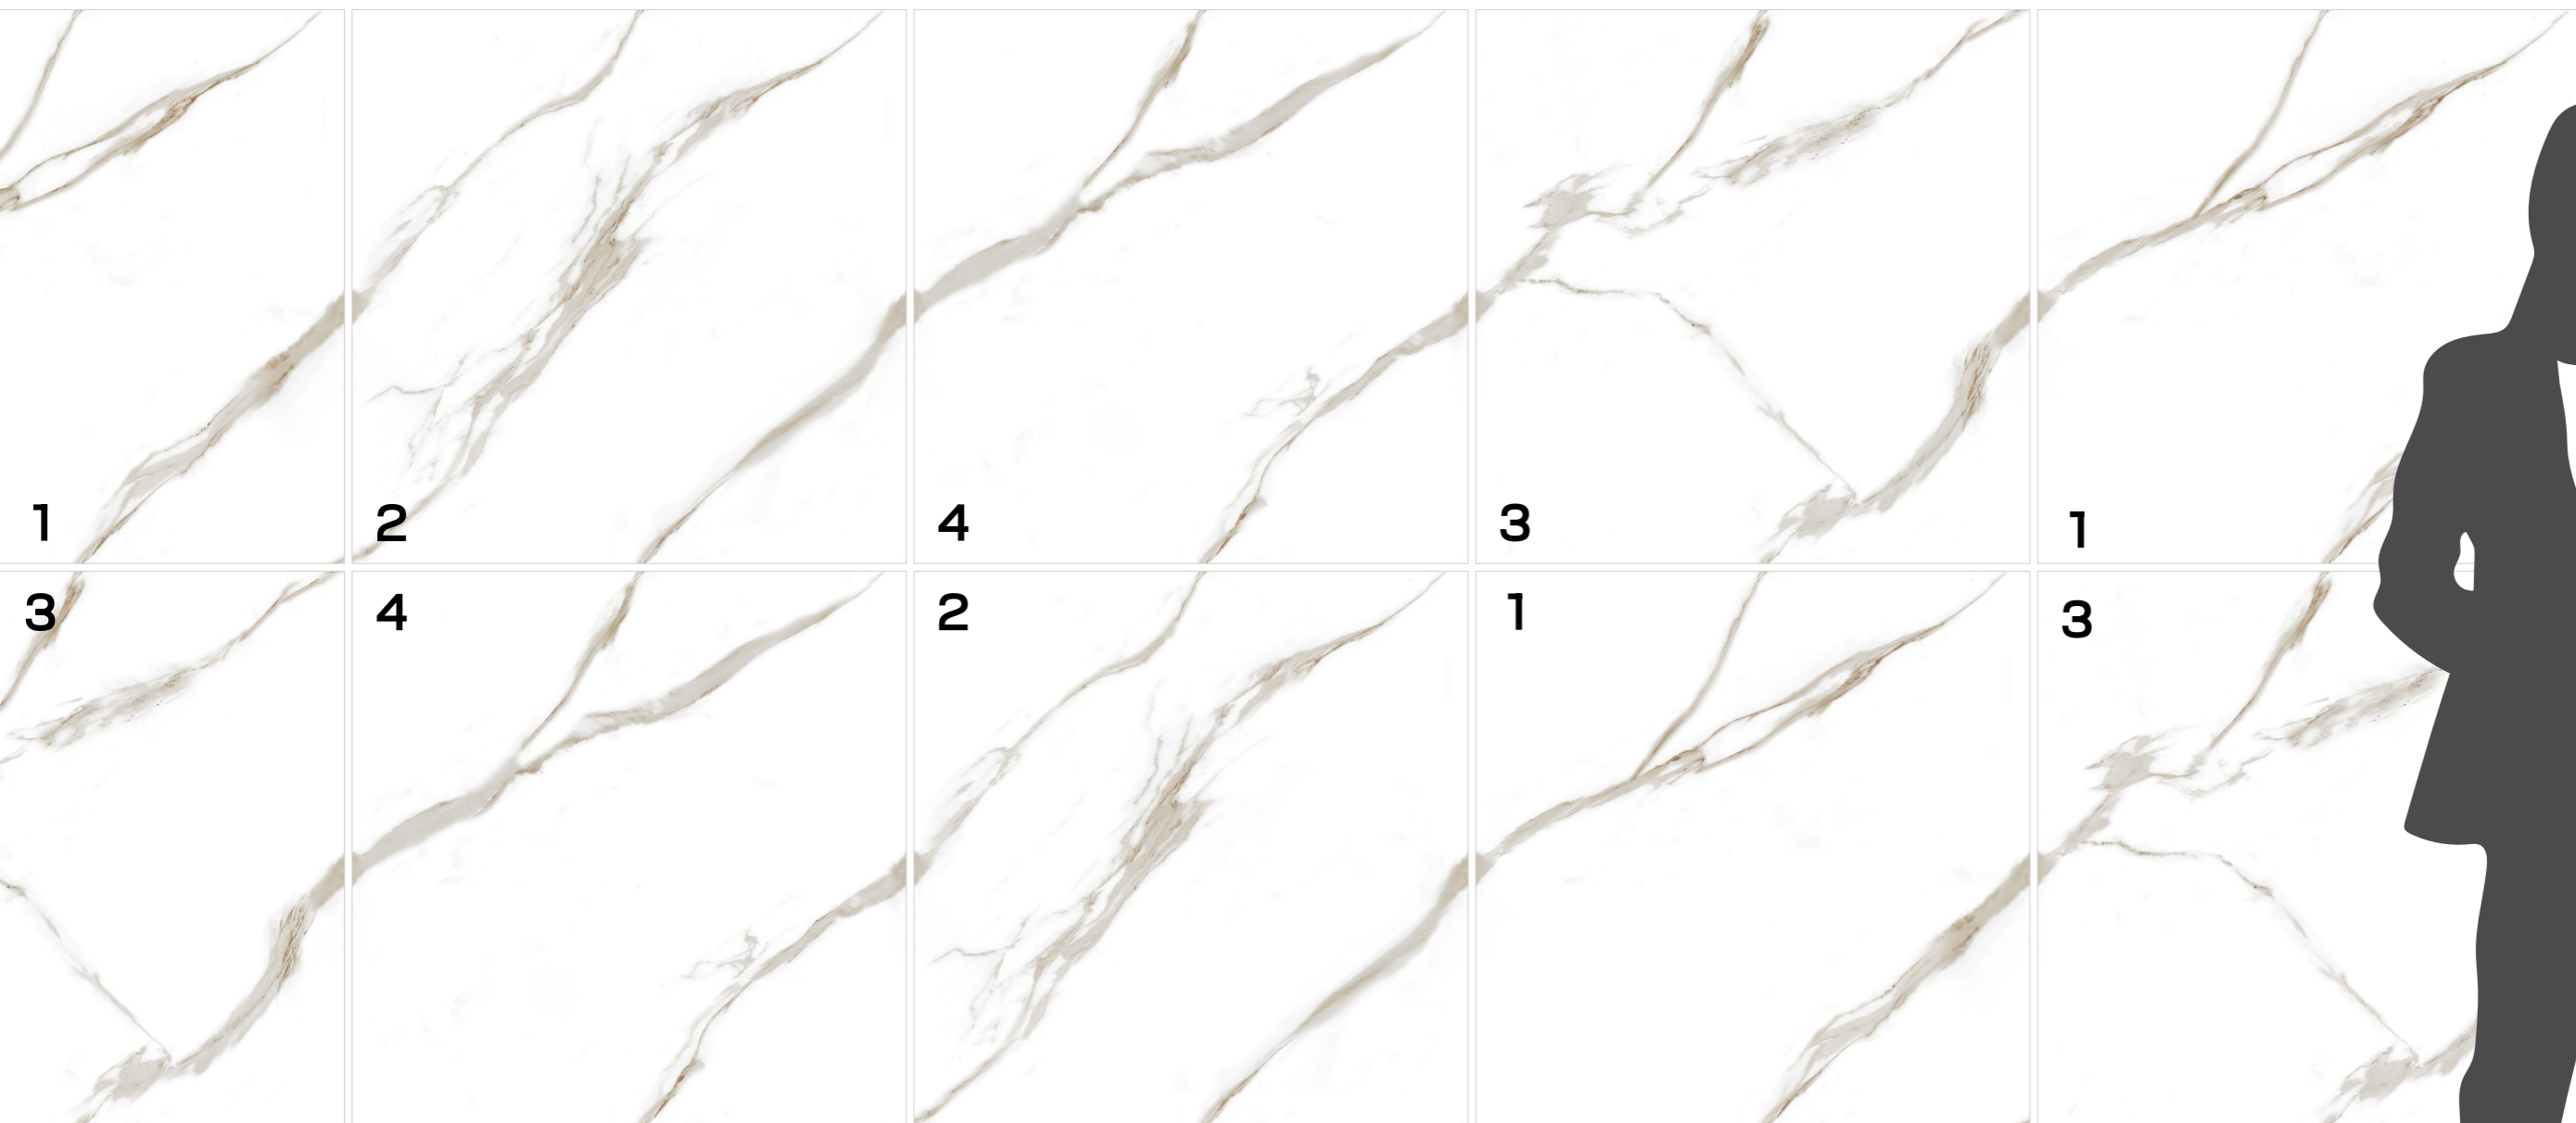

Continuum

INFINITE LOOP HARMONY

R-4