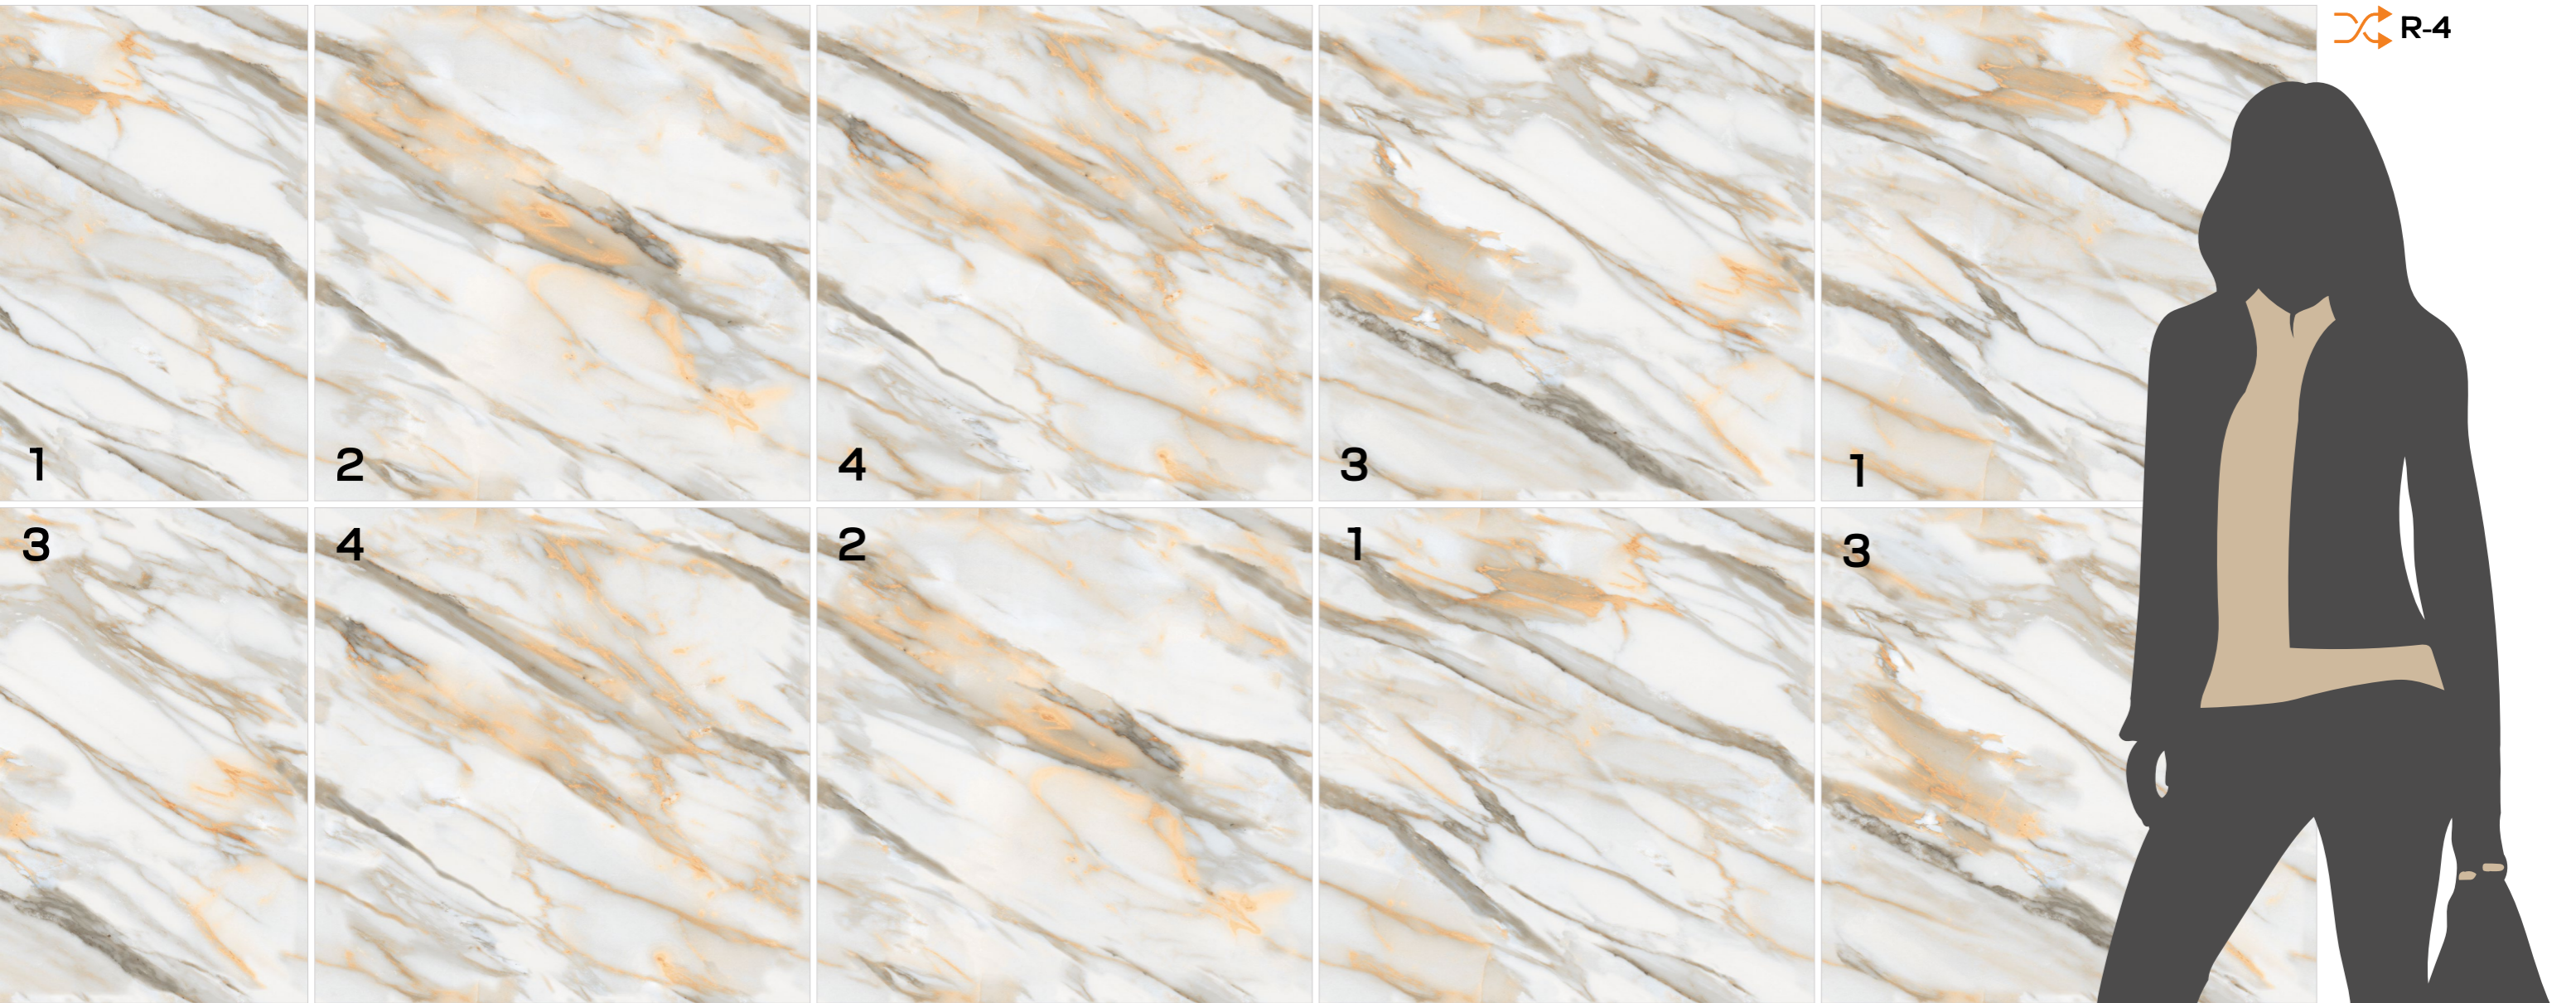

Continuum

INFINITE LOOP HARMONY

Model

END-1

Finish / Glossy Polished

Design / End-Match

600X
600MM