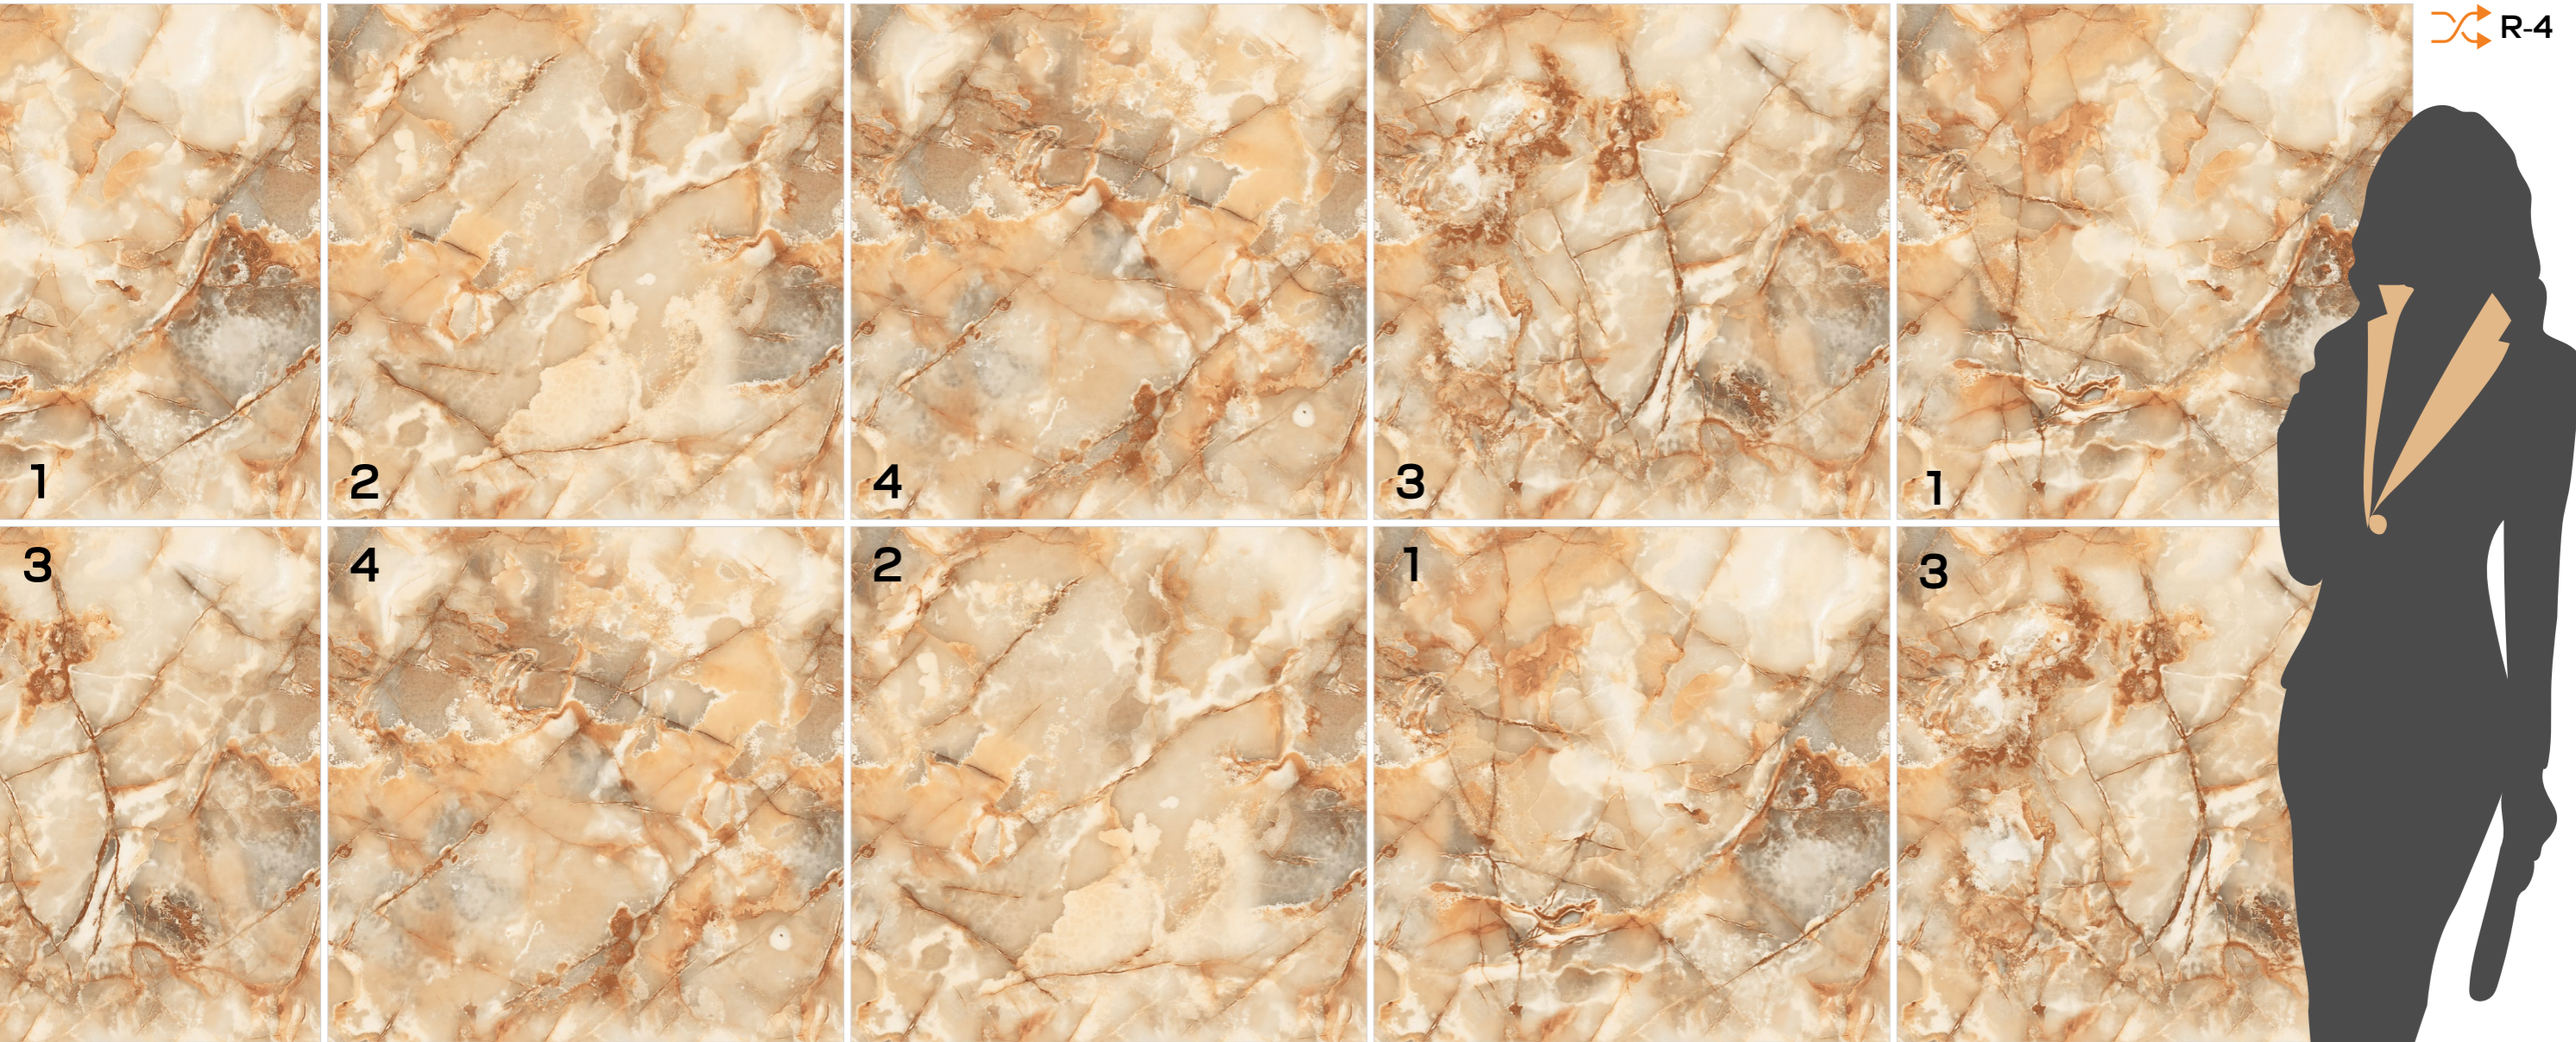

Continuum

INFINITE LOOP HARMONY

Model

END-10

Finish / Glossy Polished

Design / End-Match

600X
600MM