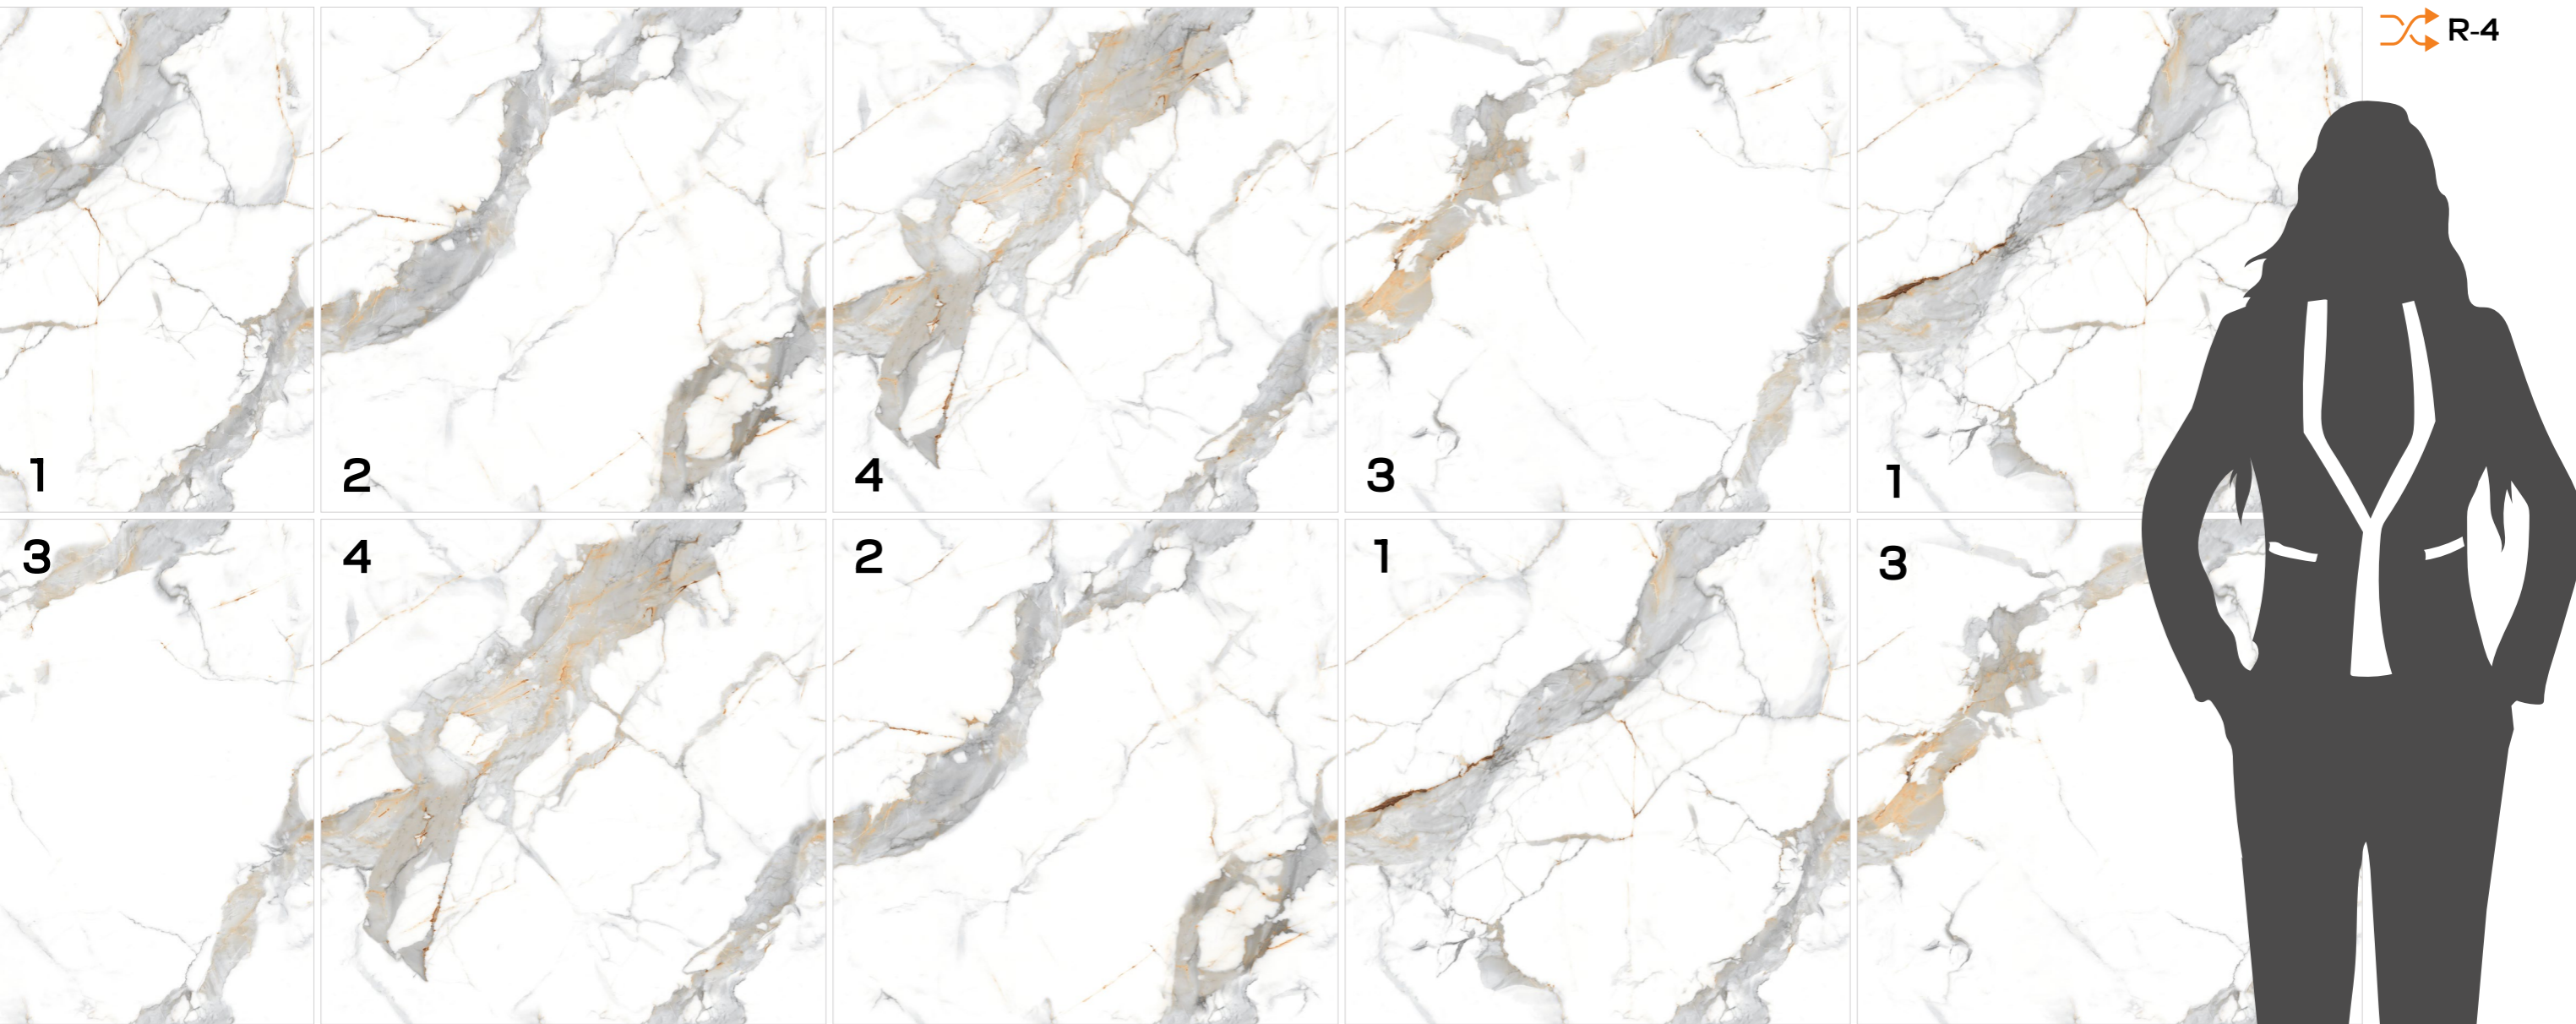

Continuum

INFINITE LOOP HARMONY

Model

END-3

Finish / Glossy Polished

Design / End-Match

600X
600MM