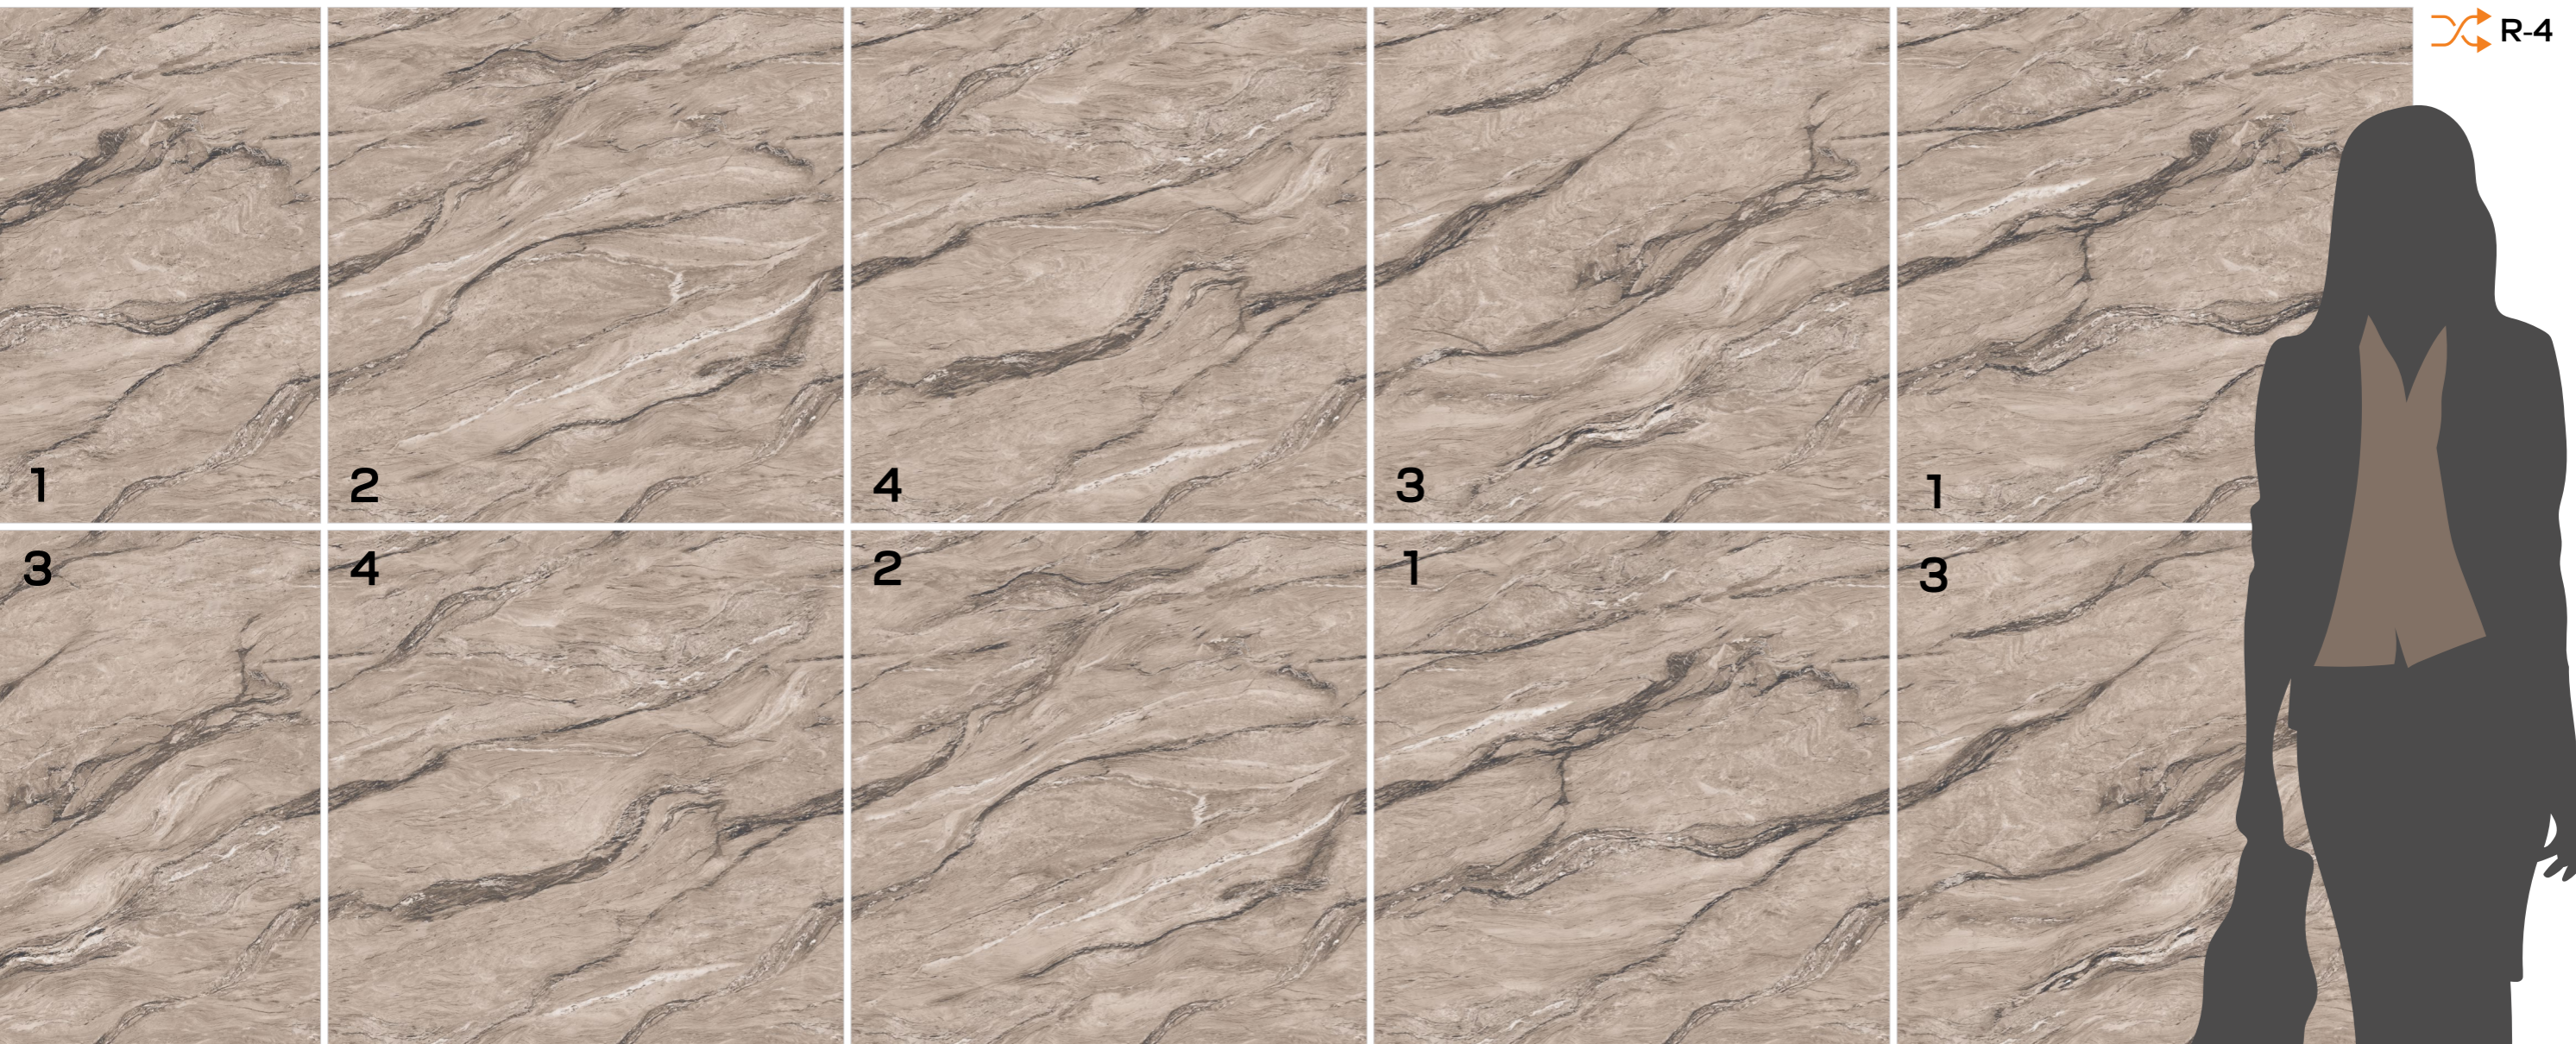

Continuum

INFINITE LOOP HARMONY

Model

END-15

Finish / Glossy Polished

Design / End-Match

600X
600MM