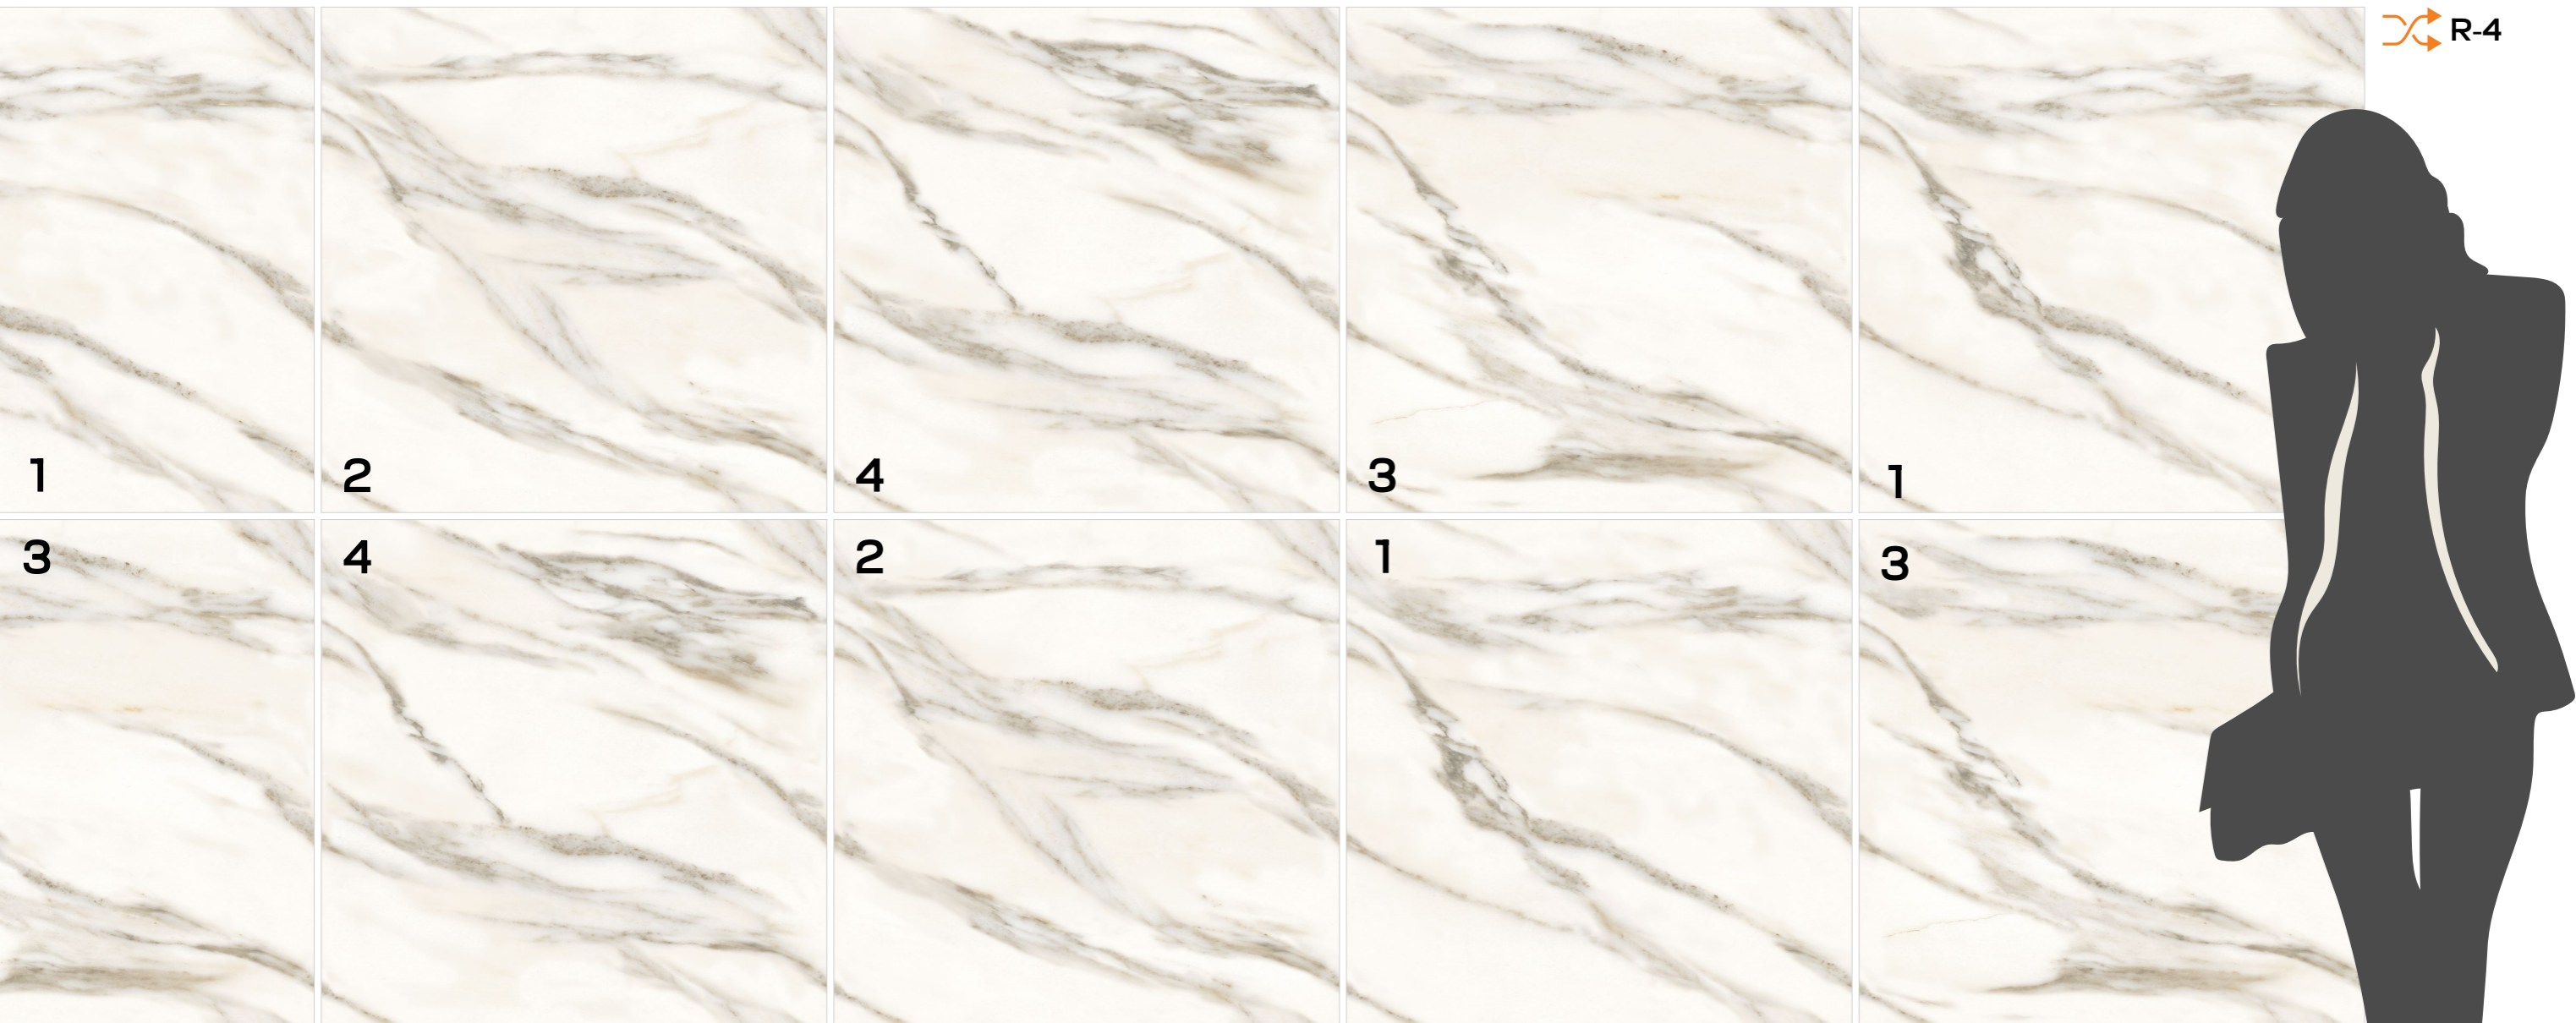

Continuum

INFINITE LOOP HARMONY

Model

END-8

Finish / Glossy Polished

Design / End-Match

600X
600MM