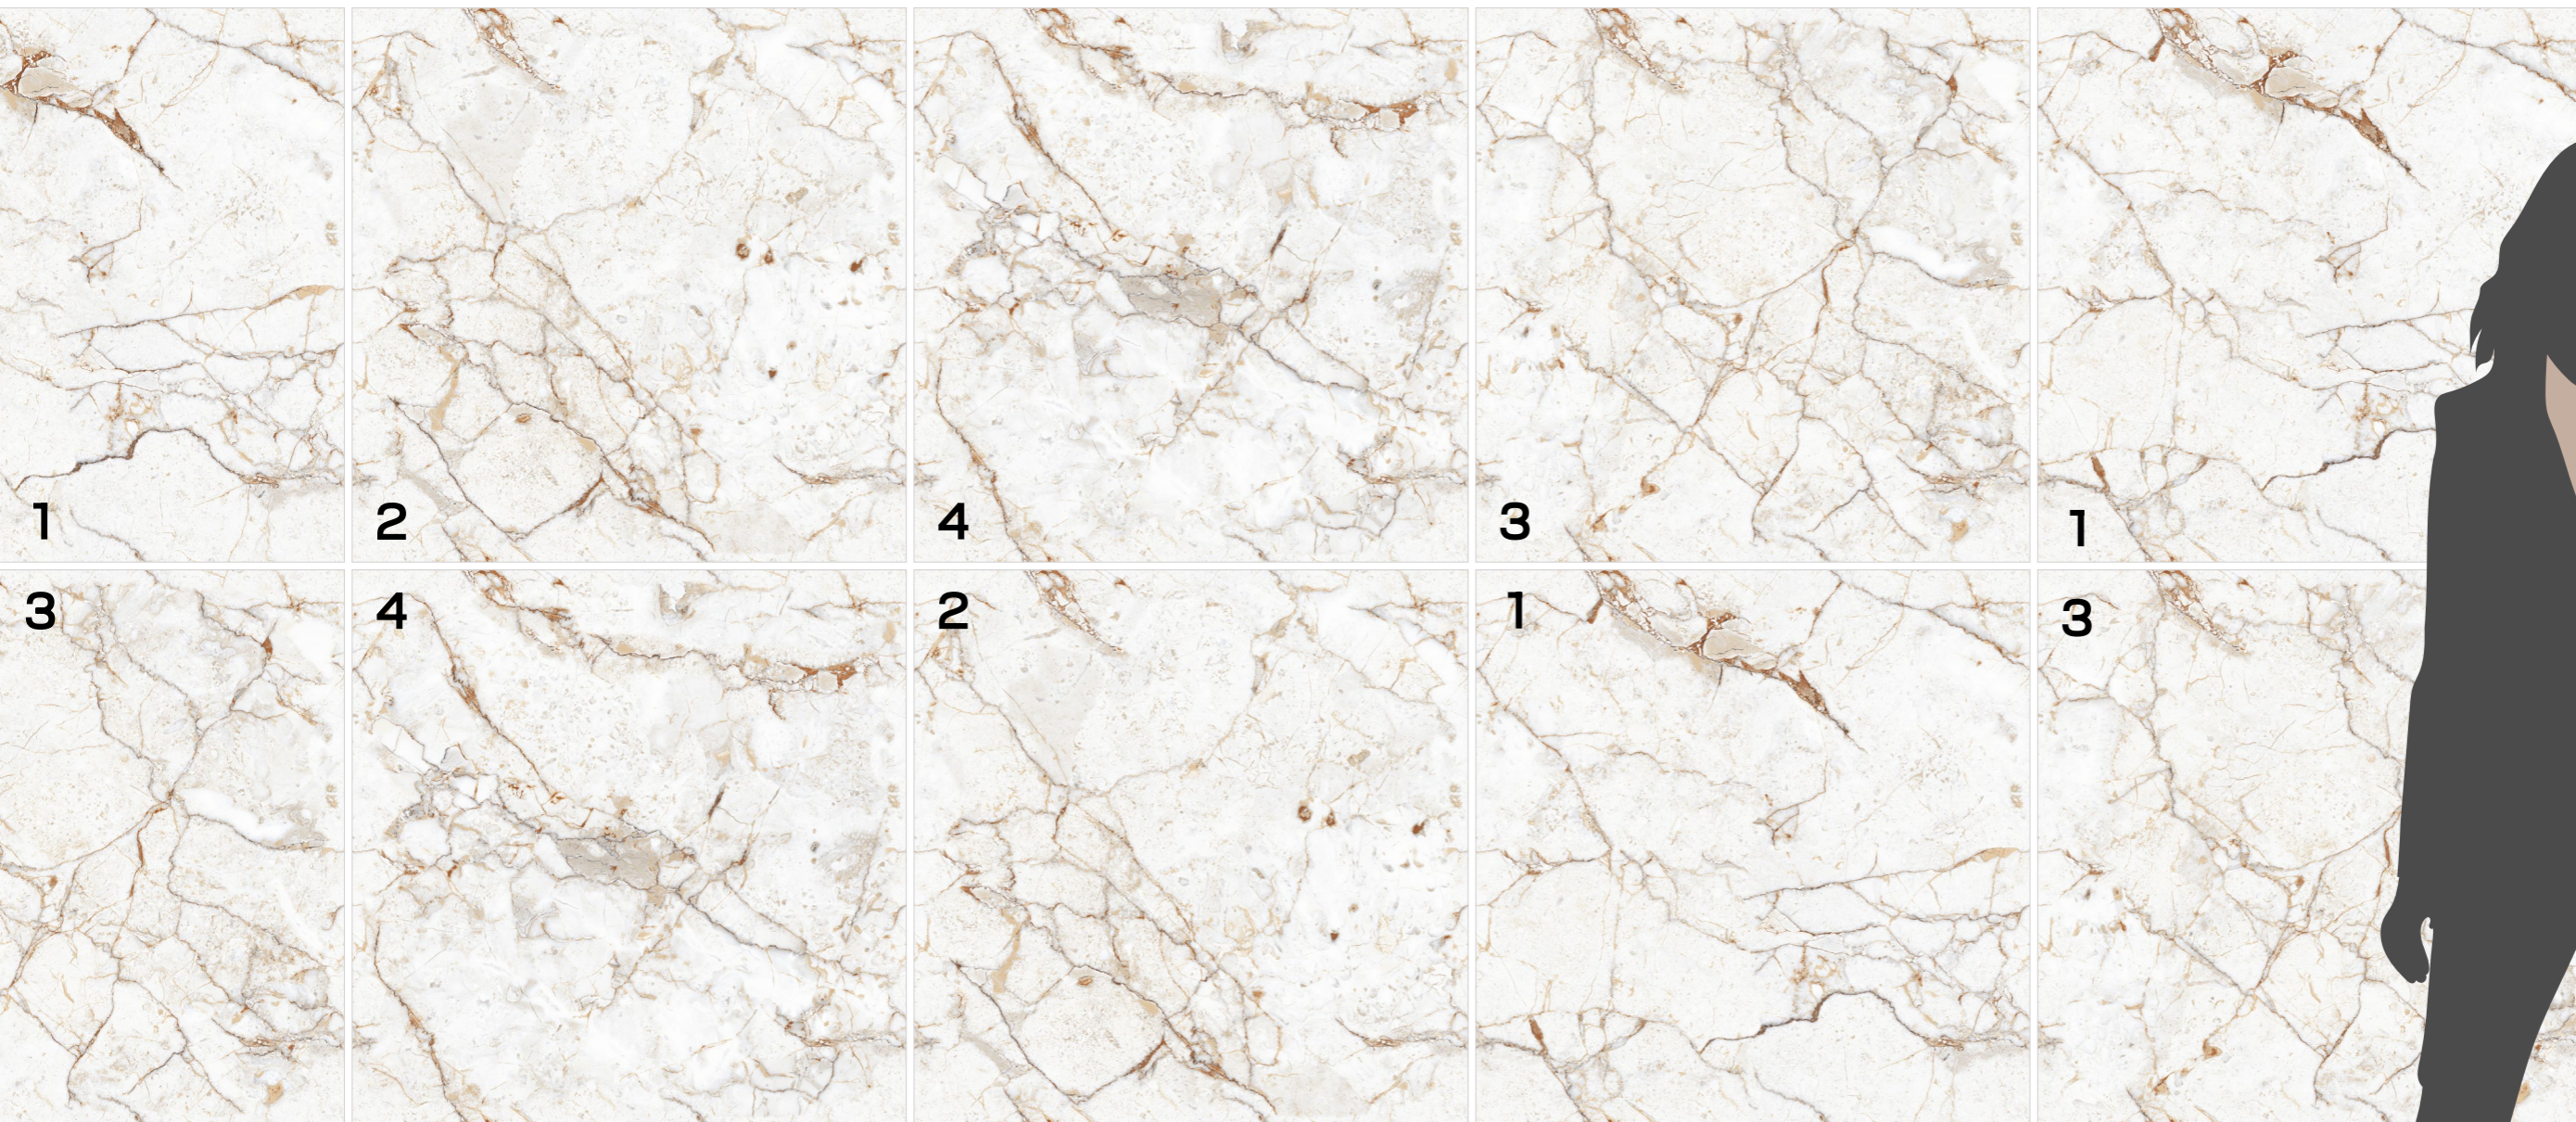

Continuum

INFINITE LOOP HARMONY

R-4