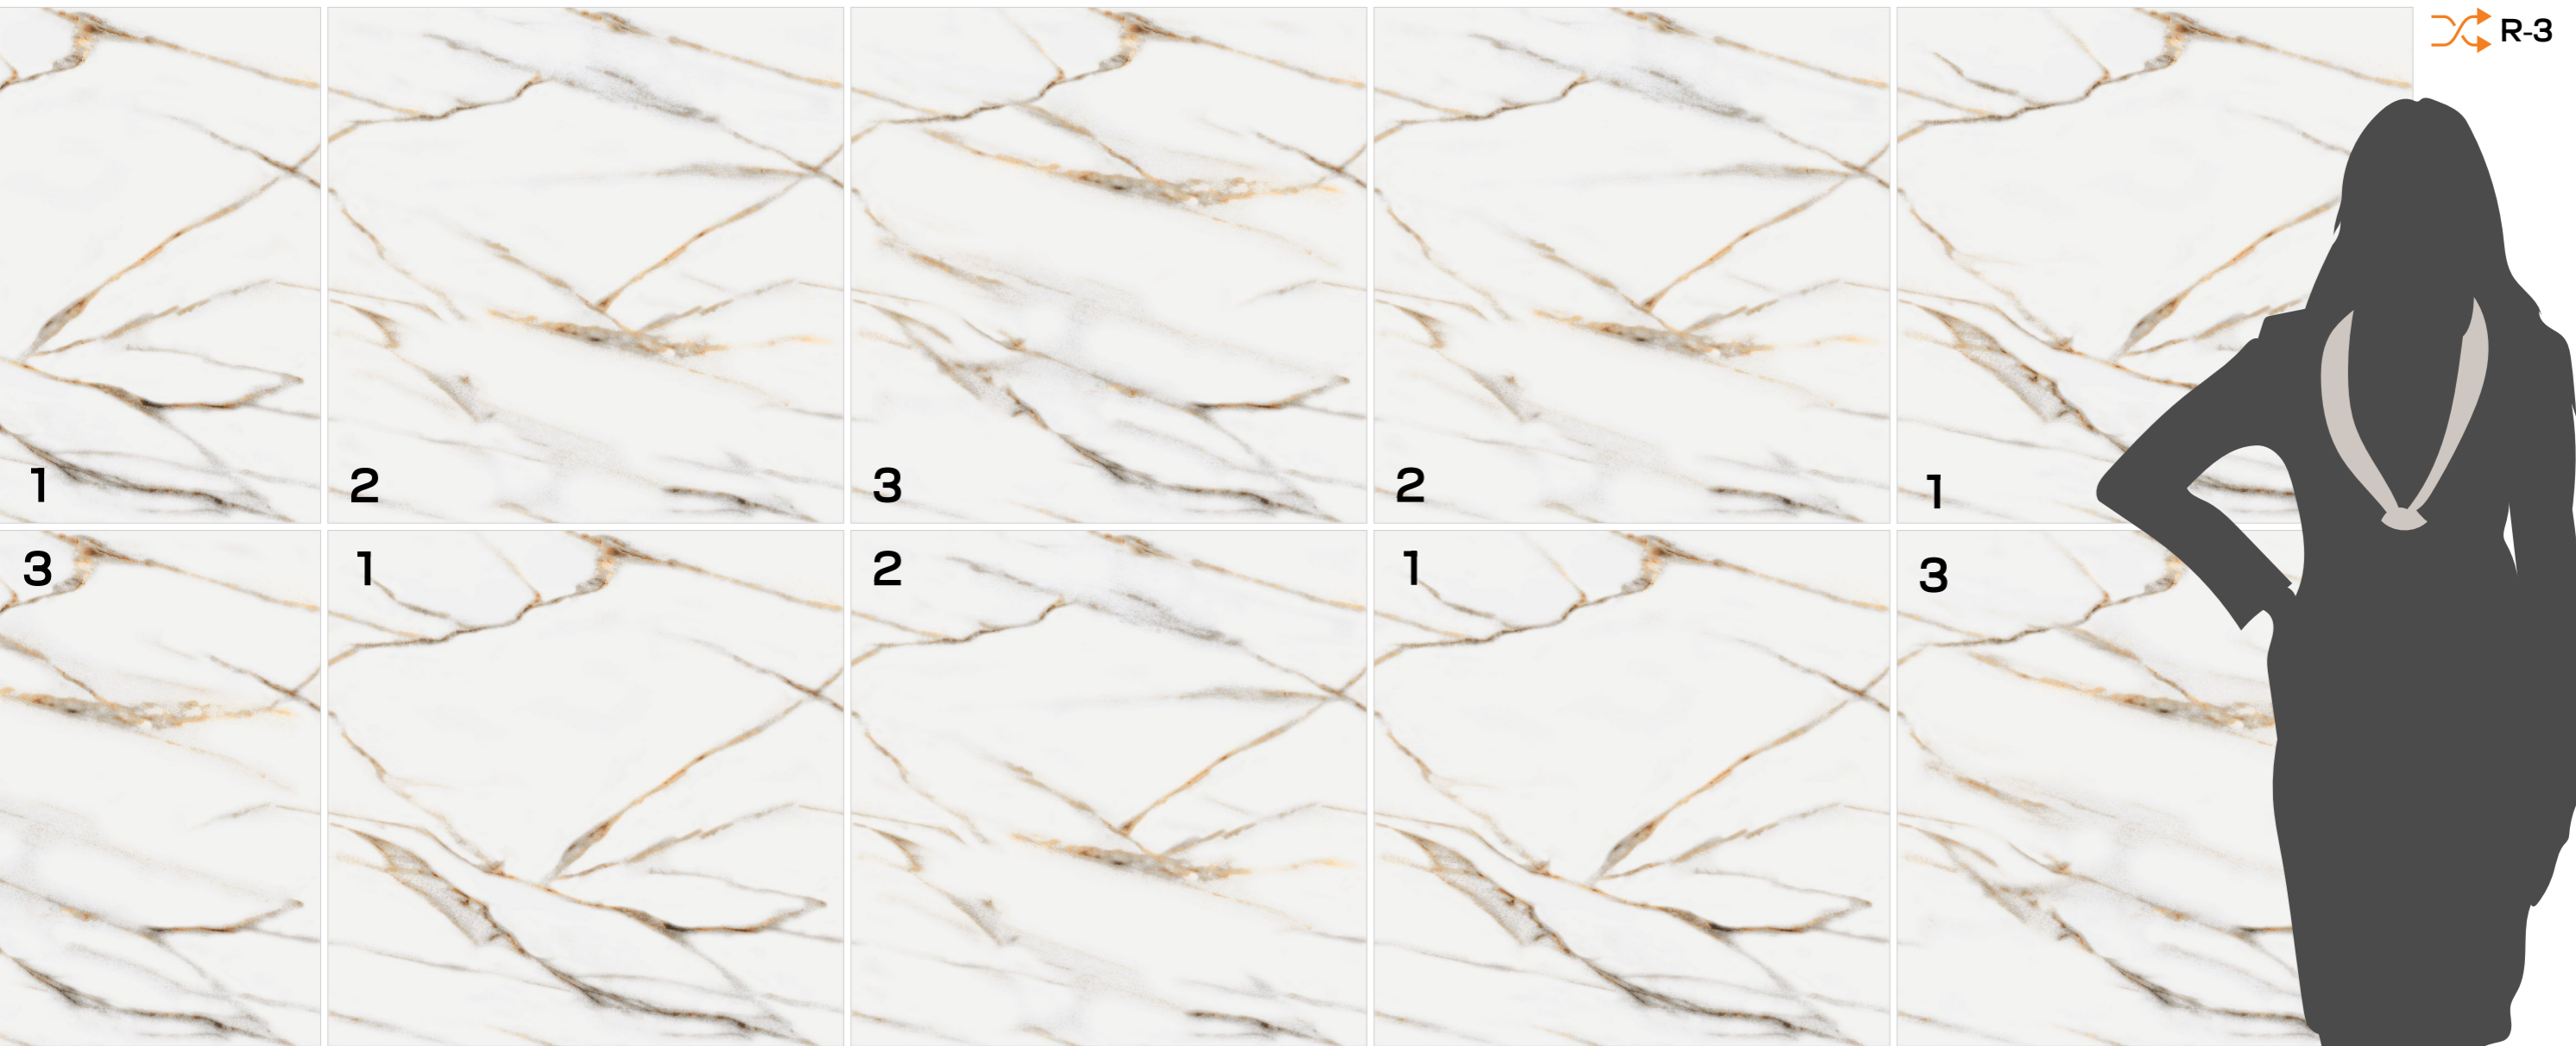

Continuum

INFINITE LOOP HARMONY

Model

END-5

Finish / Glossy Polished

Design / End-Match

600X
600MM