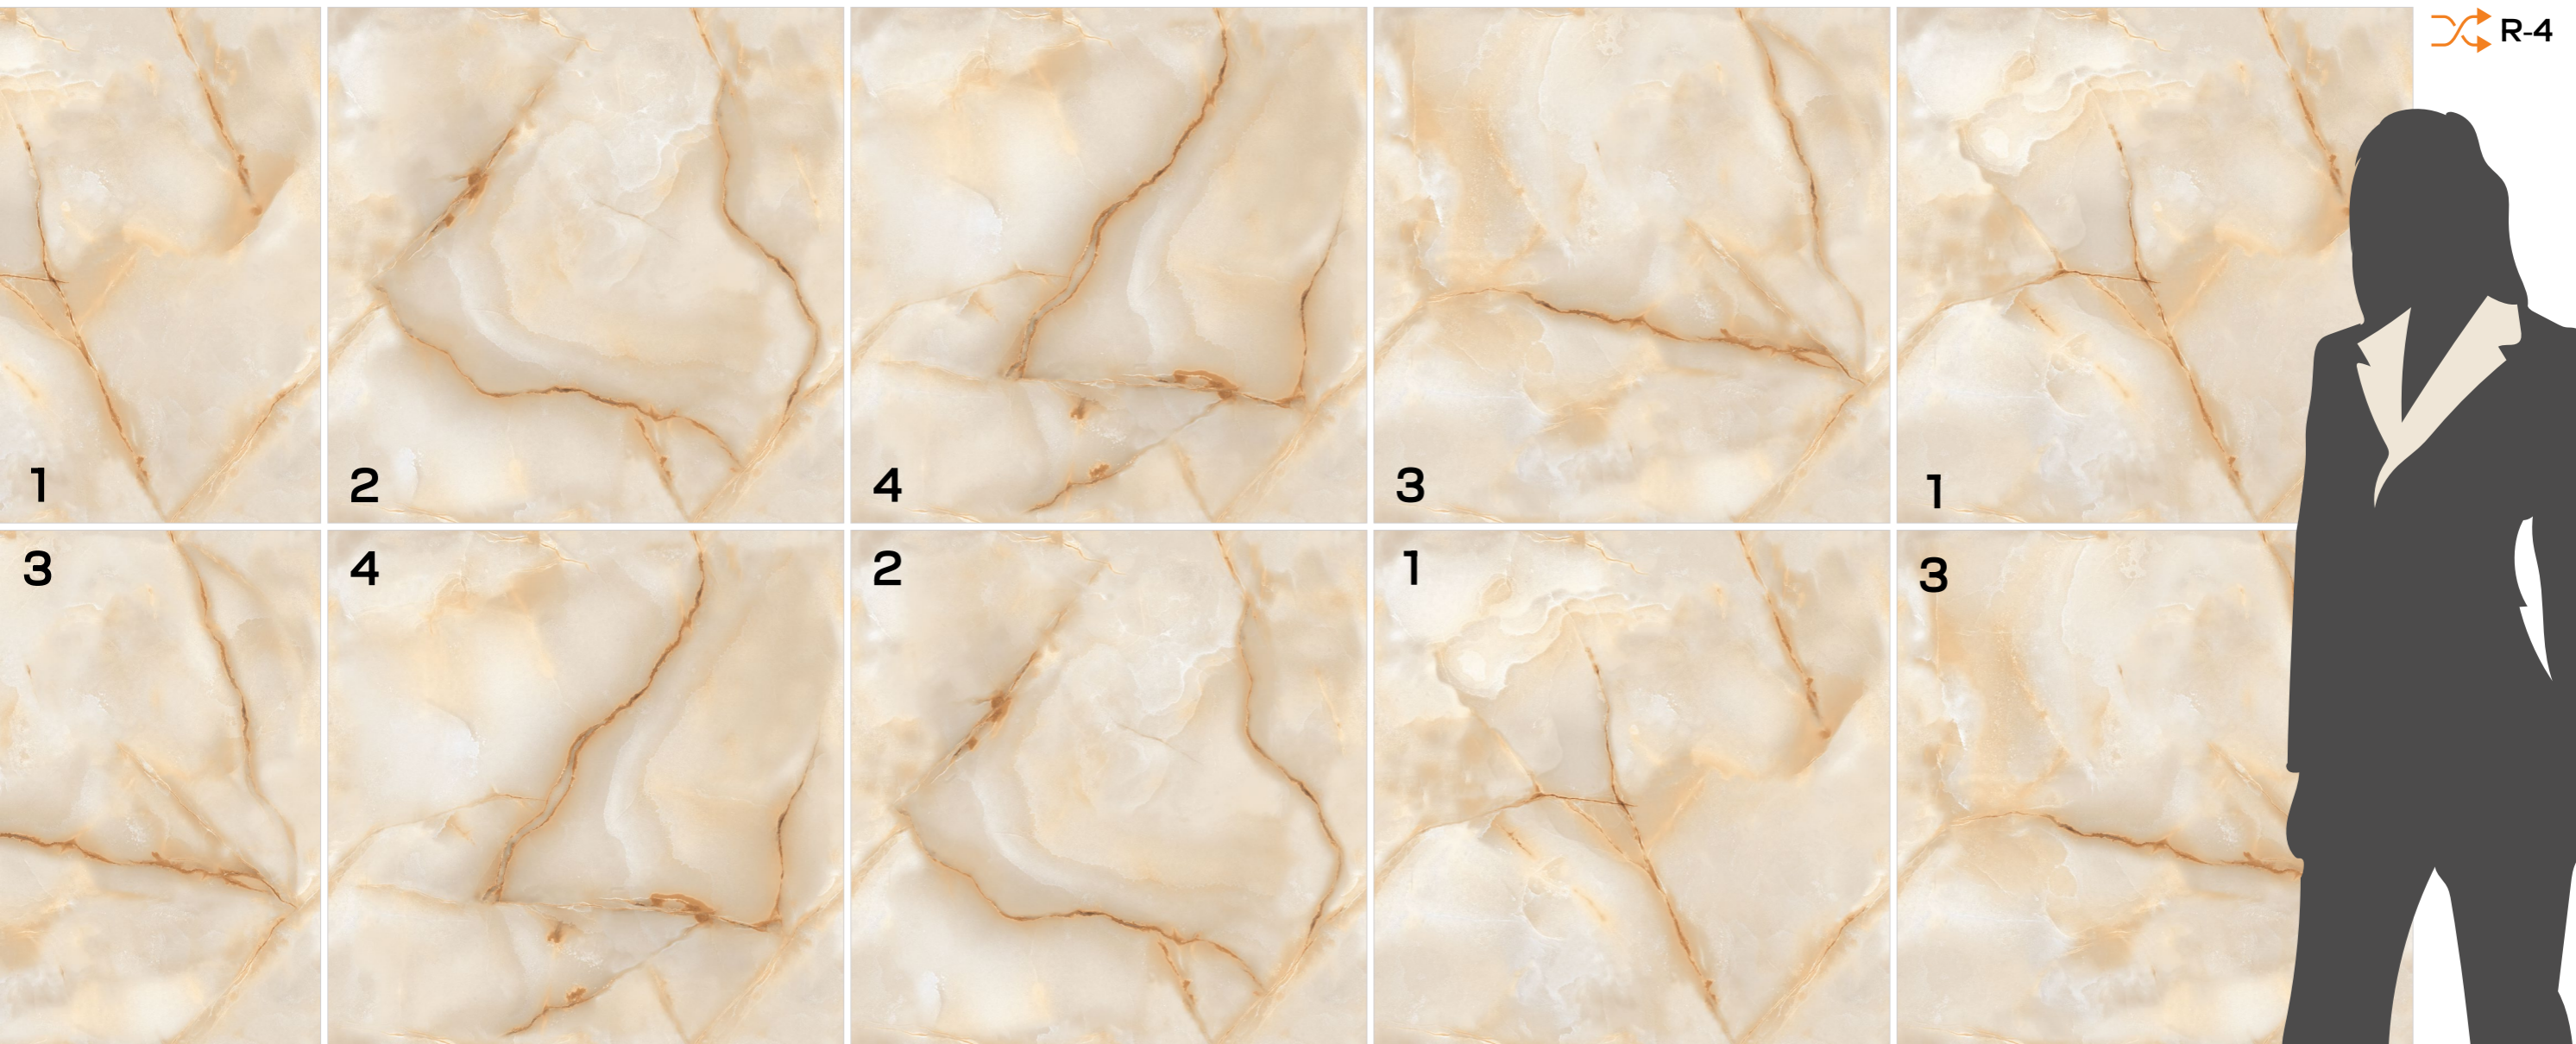

Continuum

INFINITE LOOP HARMONY

Model

END-16

Finish / Glossy Polished

Design / End-Match

600X
600MM