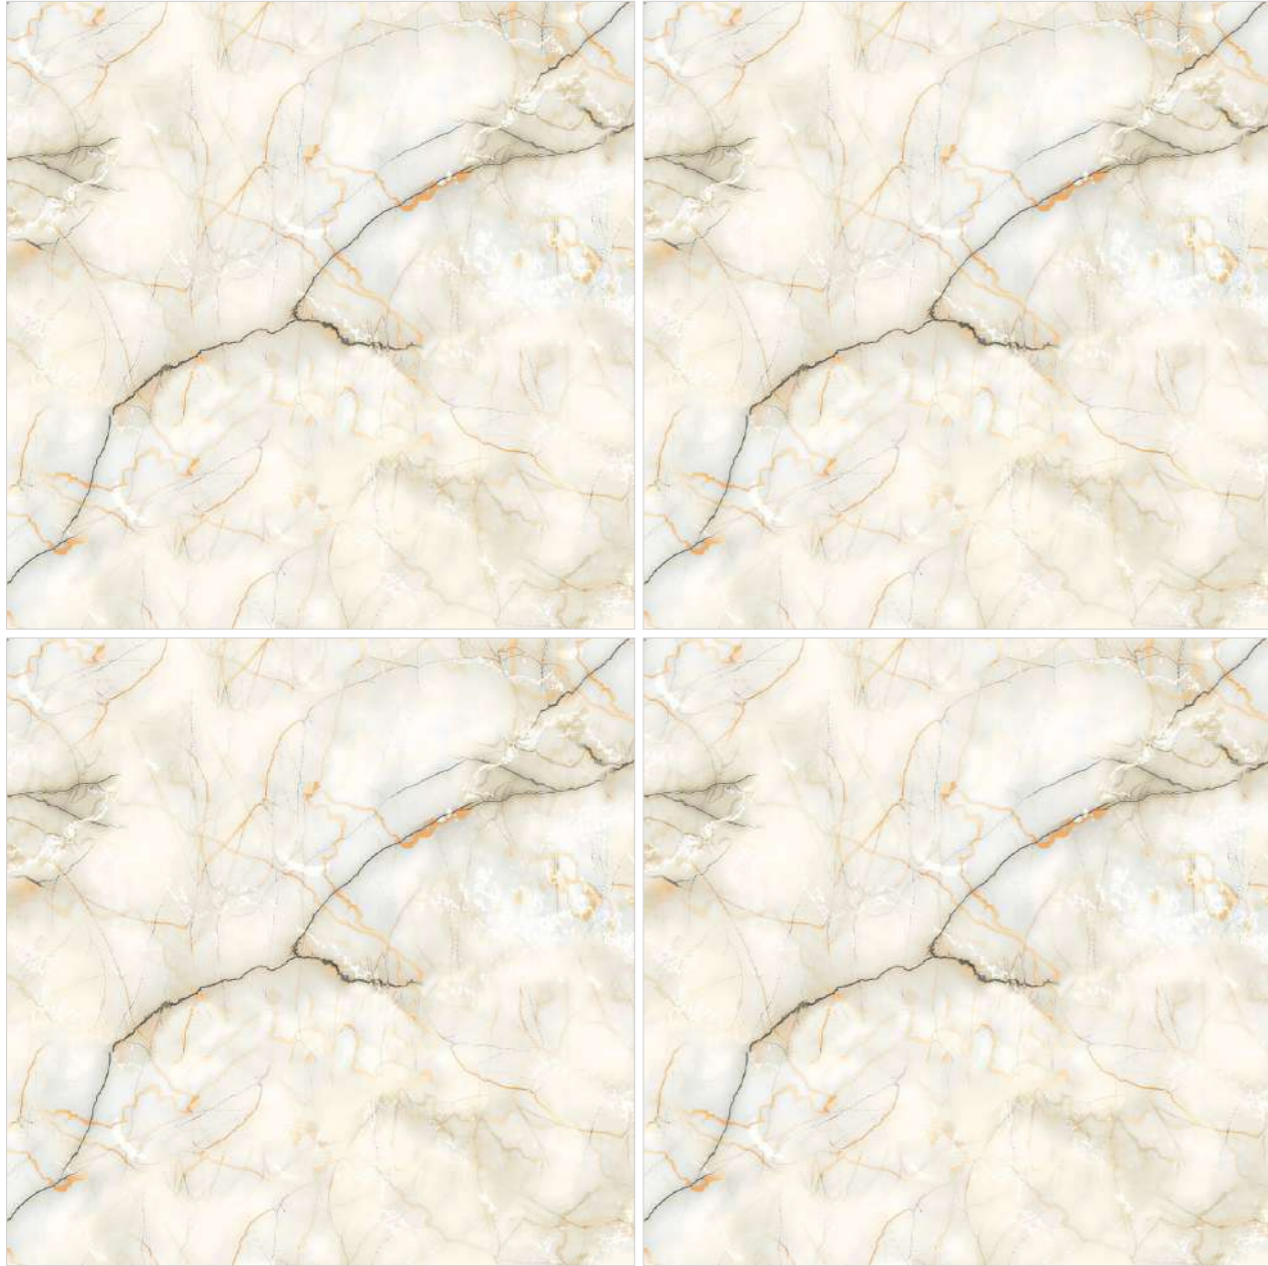

mono
MARBLEOUS | Volume-1
SLEEK UNICOLOUR BRILLIANCE

AS-12009

Finish /
Glossy Polished

Colour /
Classic

Design /
Marble

Tone /
Single