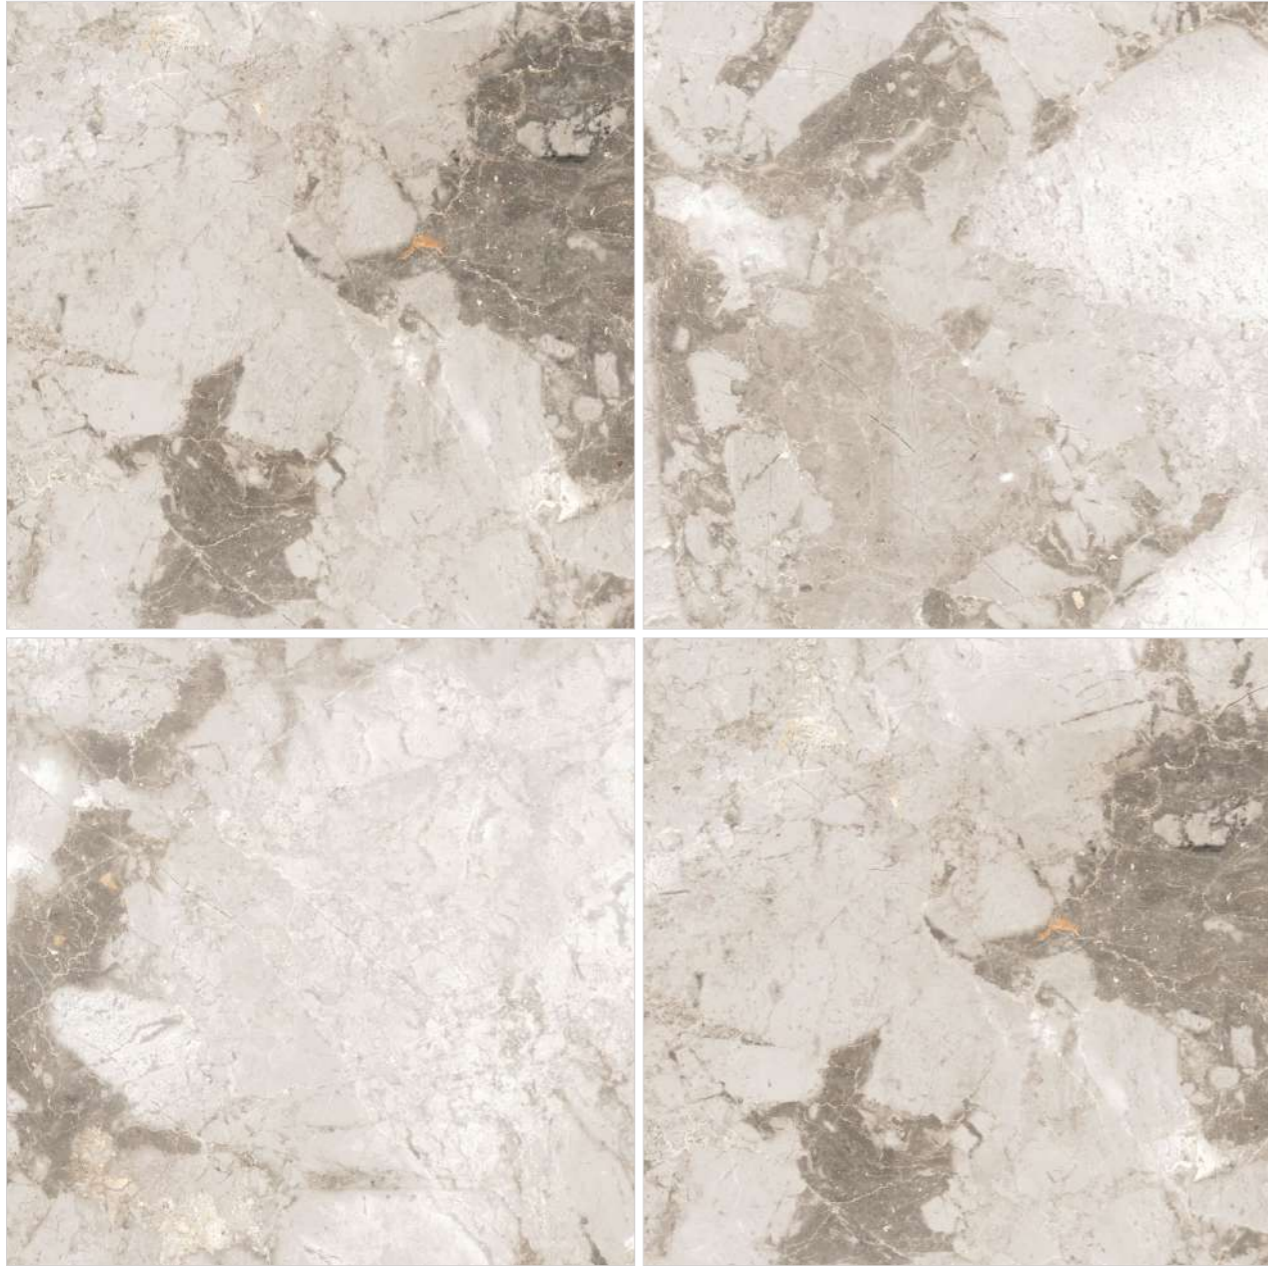

mono
MARBLEOUS | Volume-1
SLEEK UNICOLOUR BRILLIANCE

FRENCH GREY

Finish /
Glossy Polished

Colour /
Classic

R-10

Design /
Marble

Tone /
Single

600X
600MM