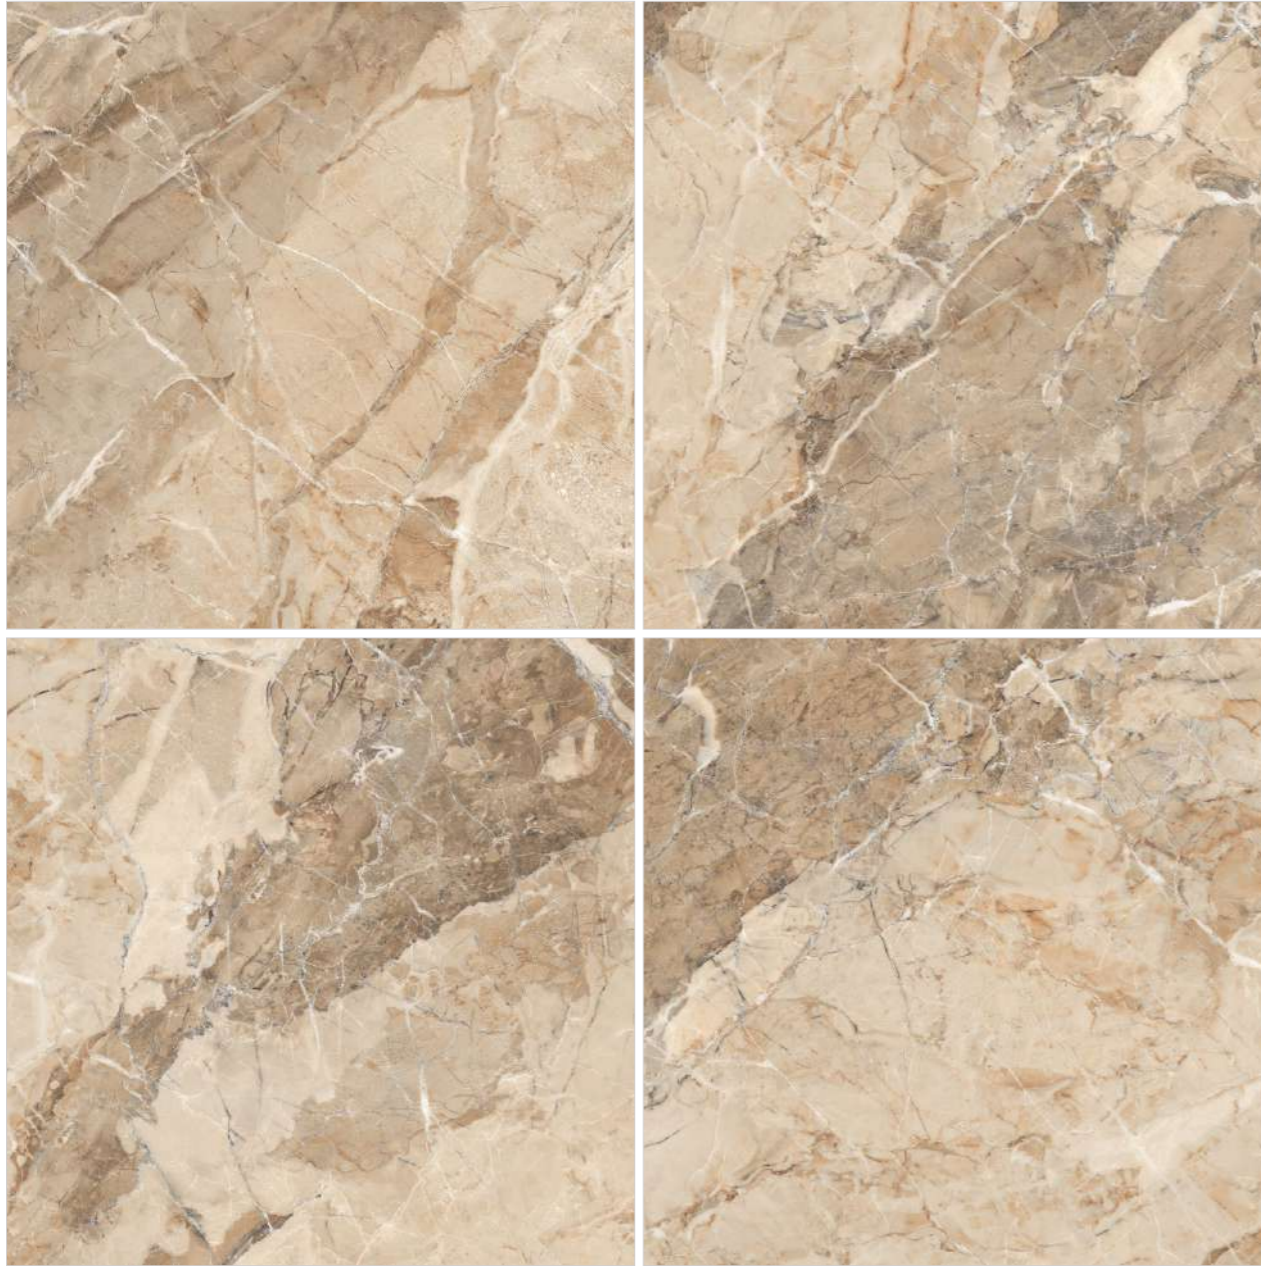

mono
MARBLEOUS | Volume-1
SLEEK UNICOLOUR BRILLIANCE

COSMIC BROWN

Finish /
Glossy Polished

Colour /
Classic

Design /
Marble

Tone /
Single

600X
600MM