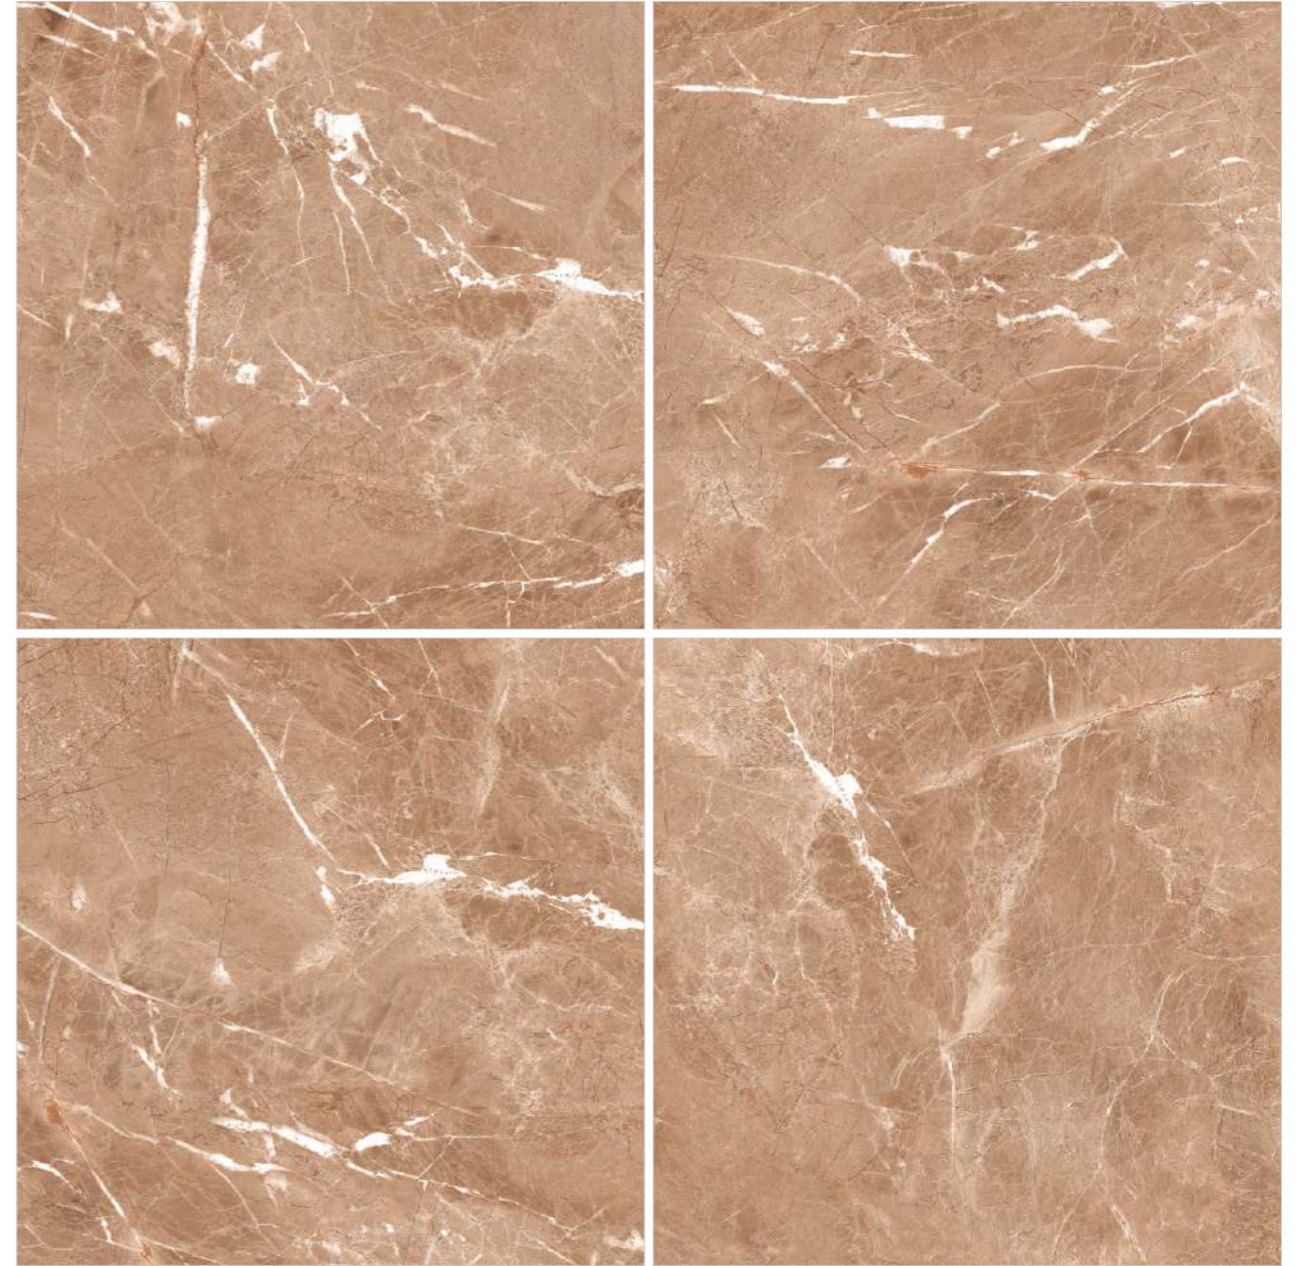

Tone /  
**Single**

**COSTA CARNIS BEIGE**

 R-4

Finish /  
**Glossy Polished**

Colour /  
**Classic**

Design /  
**Marble**

Tone /  
**Single**

Technical  
Characteristics