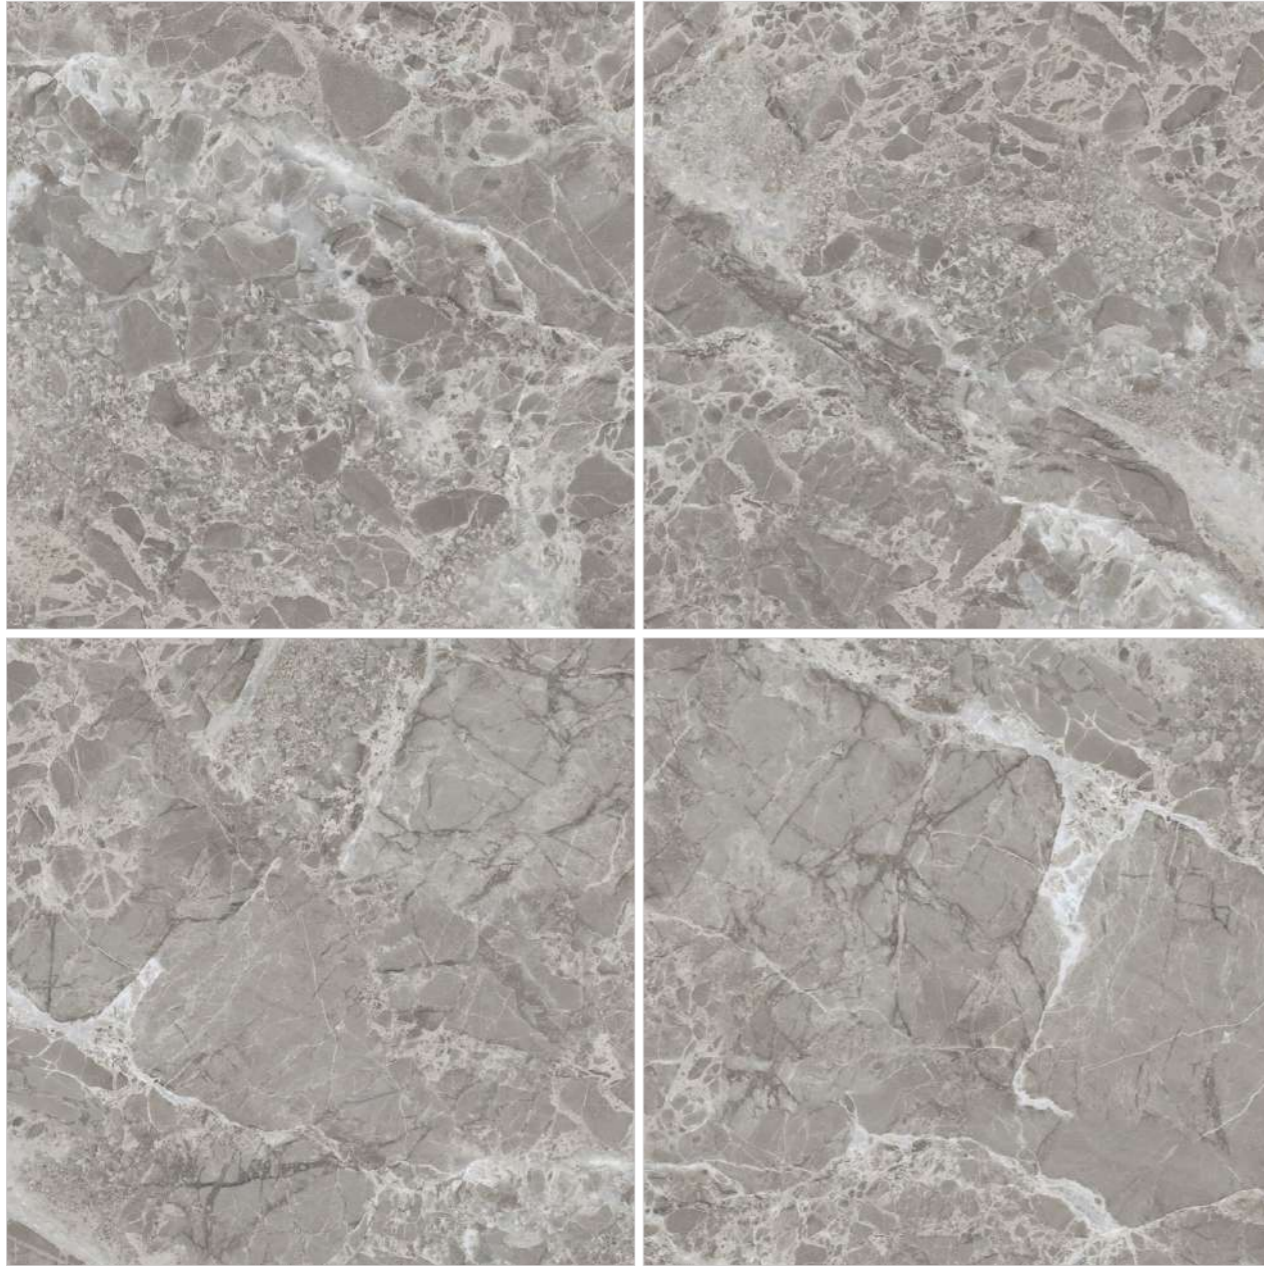

mono
MARBLEOUS | Volume-1
SLEEK UNICOLOUR BRILLIANCE

JERICO GREY

R-10

Finish /
Glossy Polished

Design /
Marble

Colour /
Classic

Tone /
Single