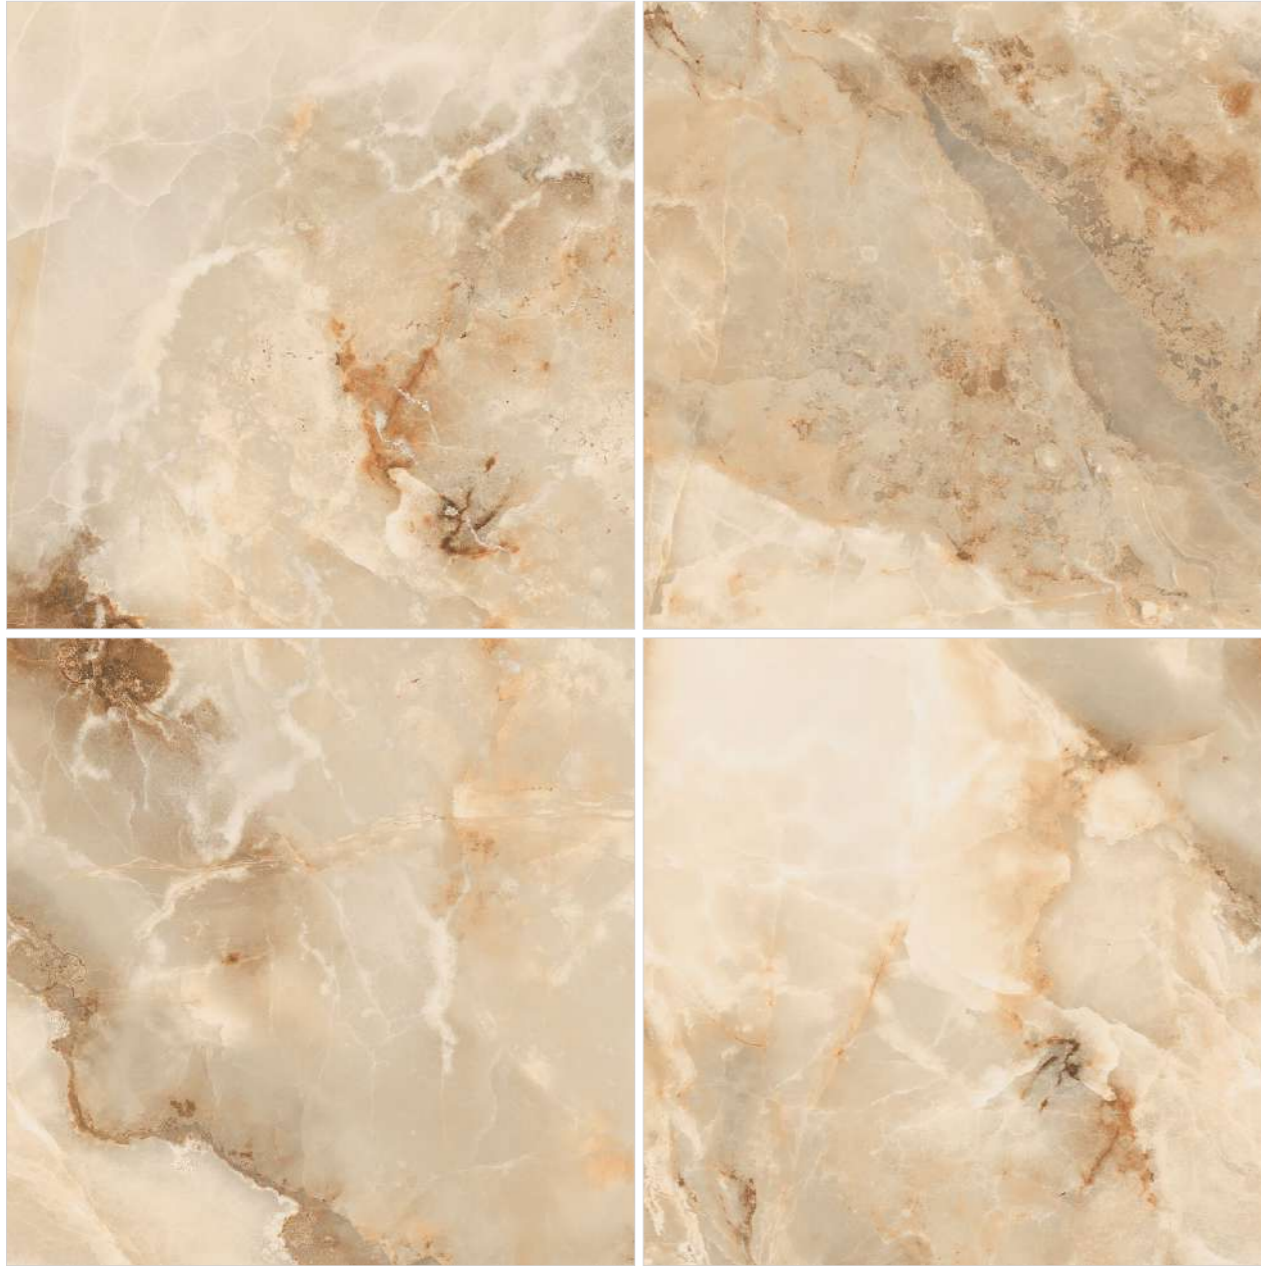

Design /  
**Marble**

Colour /  
**Classic**

Tone /  
**Single**

Technical  
Characteristics

**600X**  
**600MM**

**mono**  
**MARBLEOUS** | Volume-1  
SLEEK UNICOLOUR BRILLIANCE

**AMINA**

Finish /  
**Glossy Polished**