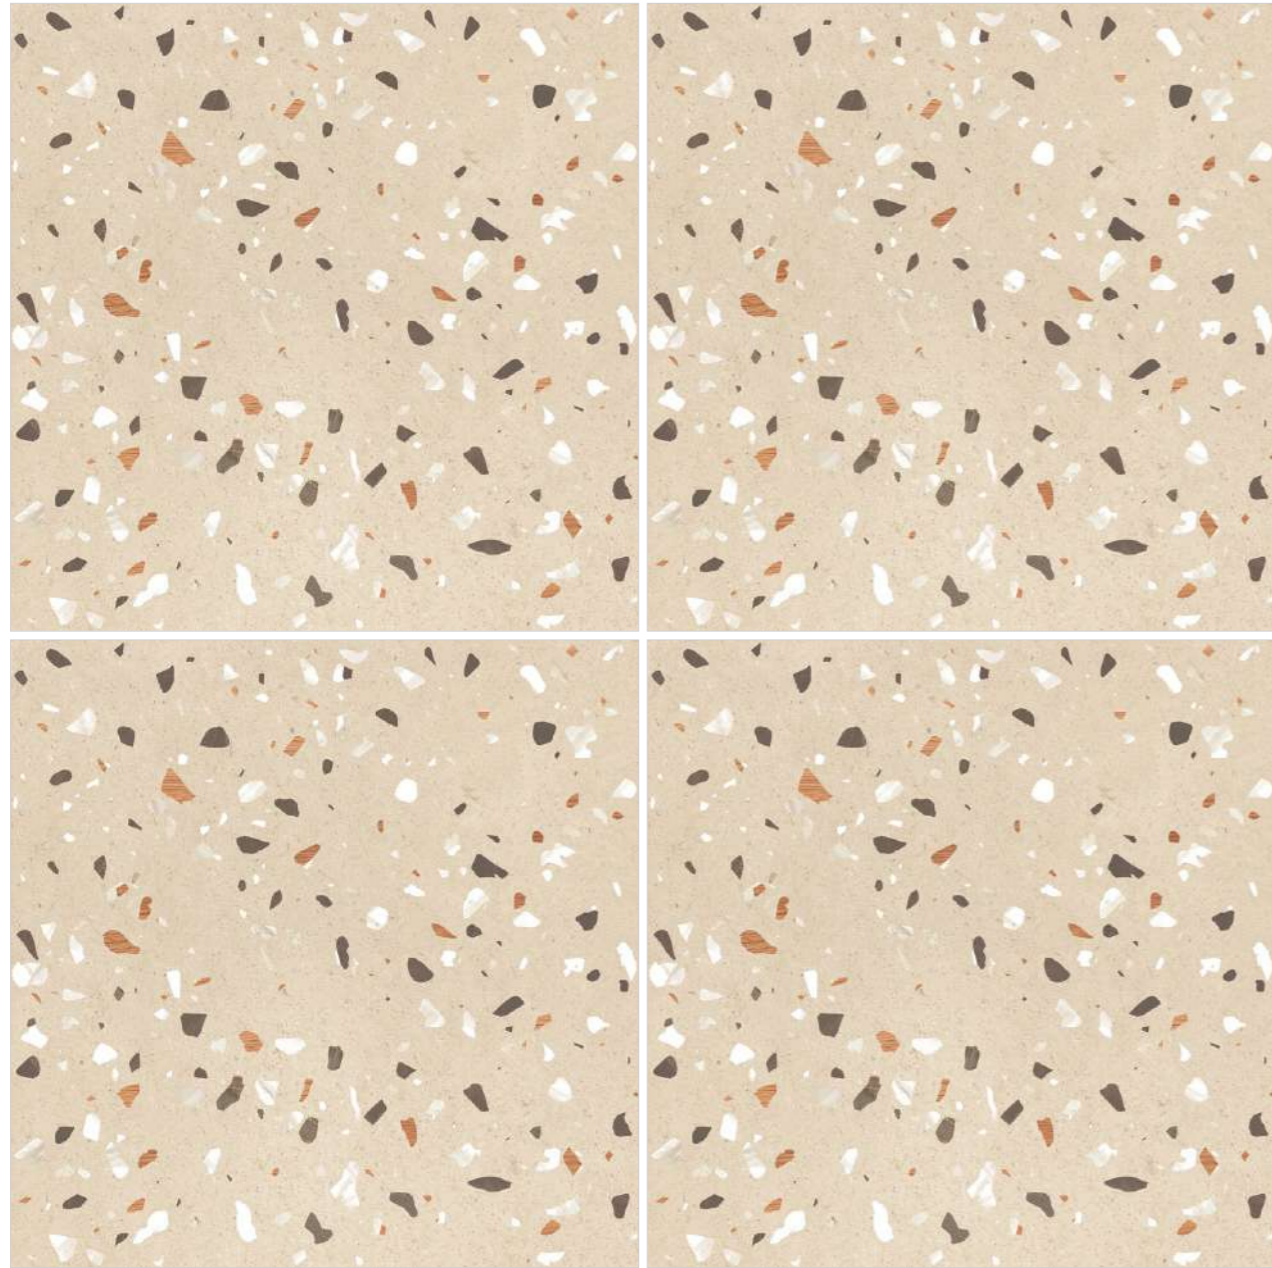

mono
MARBLEOUS | Volume-1
SLEEK UNICOLOUR BRILLIANCE

GIALLO

Finish /
Glossy Polished

Colour /
Classic

Design /
Marble

Tone /
Single

600X
600MM