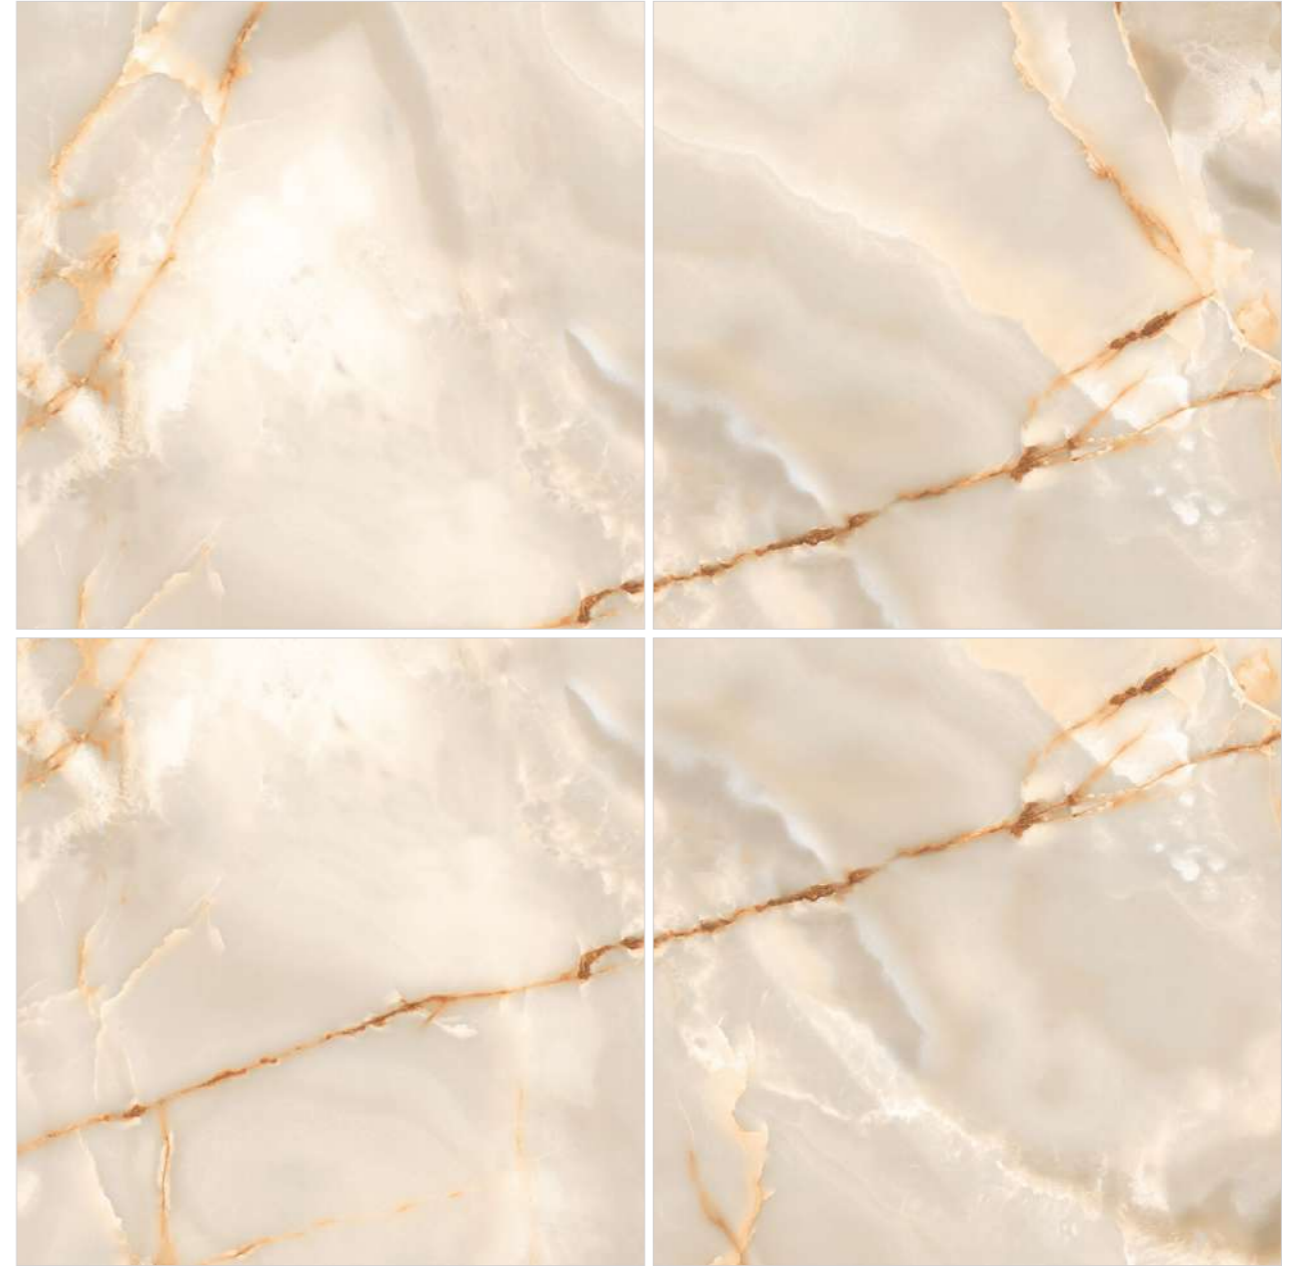

**600X**  
**600MM**

**mono**  
**MARBLEOUS** | Volume-1  
SLEEK UNICOLOUR BRILLIANCE

**JERICO GREY**

 R-10

Finish /  
**Glossy Polished**

Design /  
**Marble**

Colour /  
**Classic**

Tone /  
**Single**