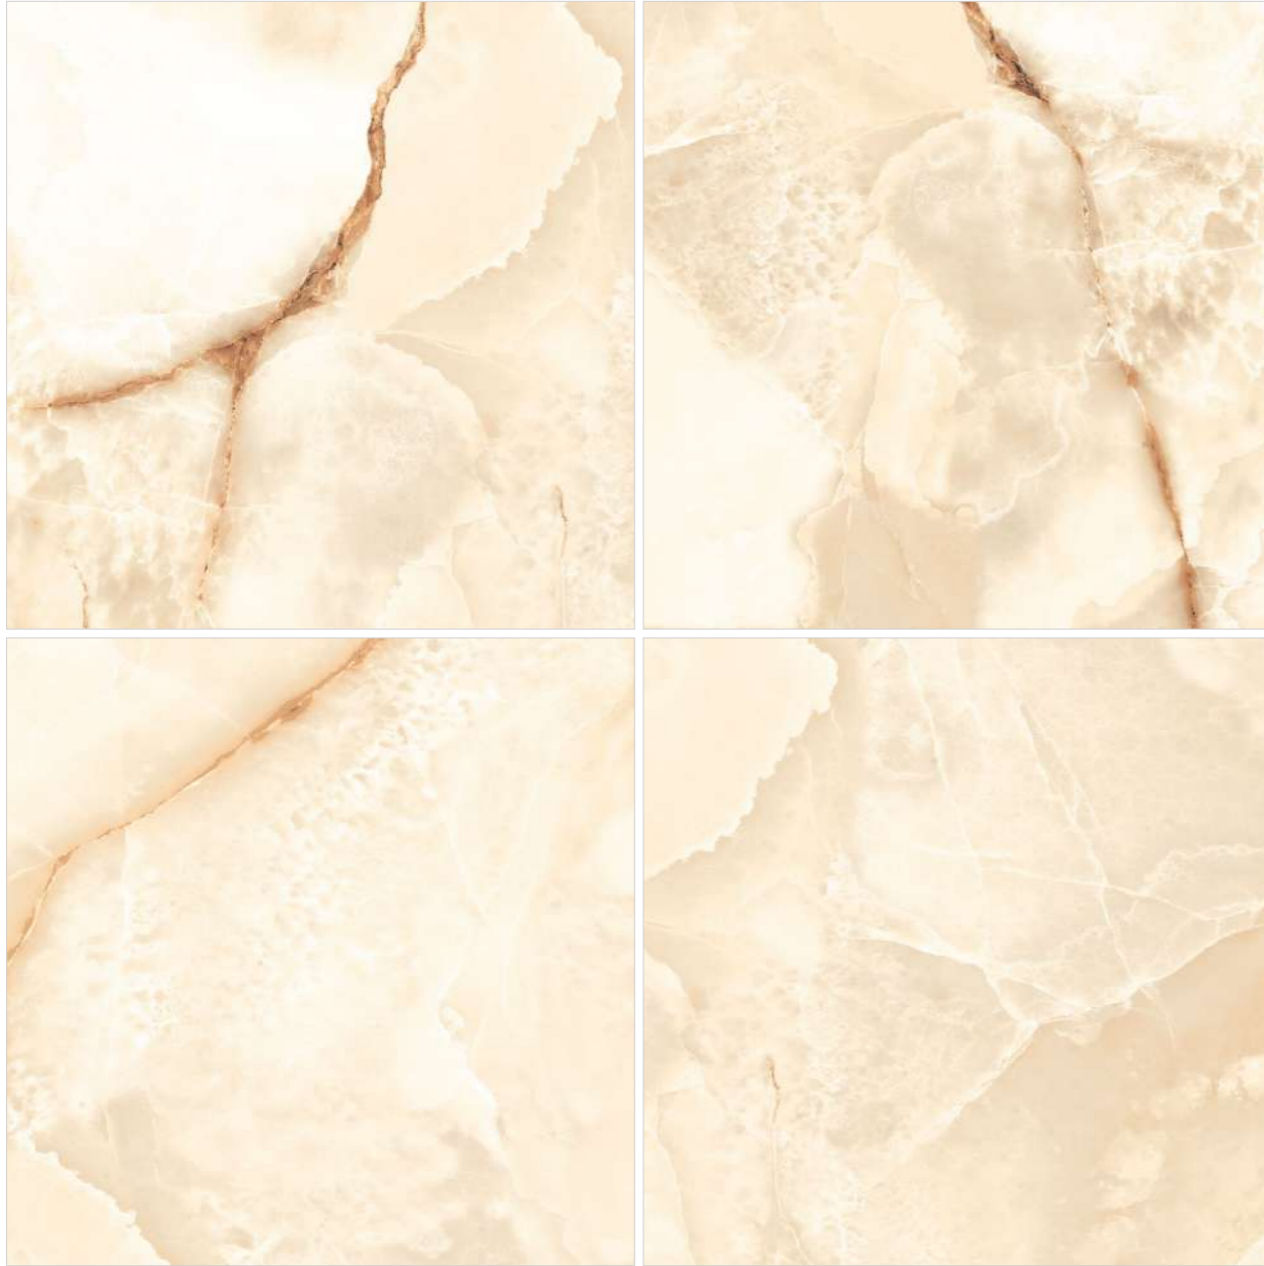

Design /  
**Marble**

Tone /  
**Single**

Technical  
 Characteristics

**600X**  
**600MM**

**mono**  
**MARBLEOUS** | Volume-1  
SLEEK UNICOLOUR BRILLIANCE

**ONYX VENICE**

Finish /  
**Glossy Polished**

Colour /  
**Classic**