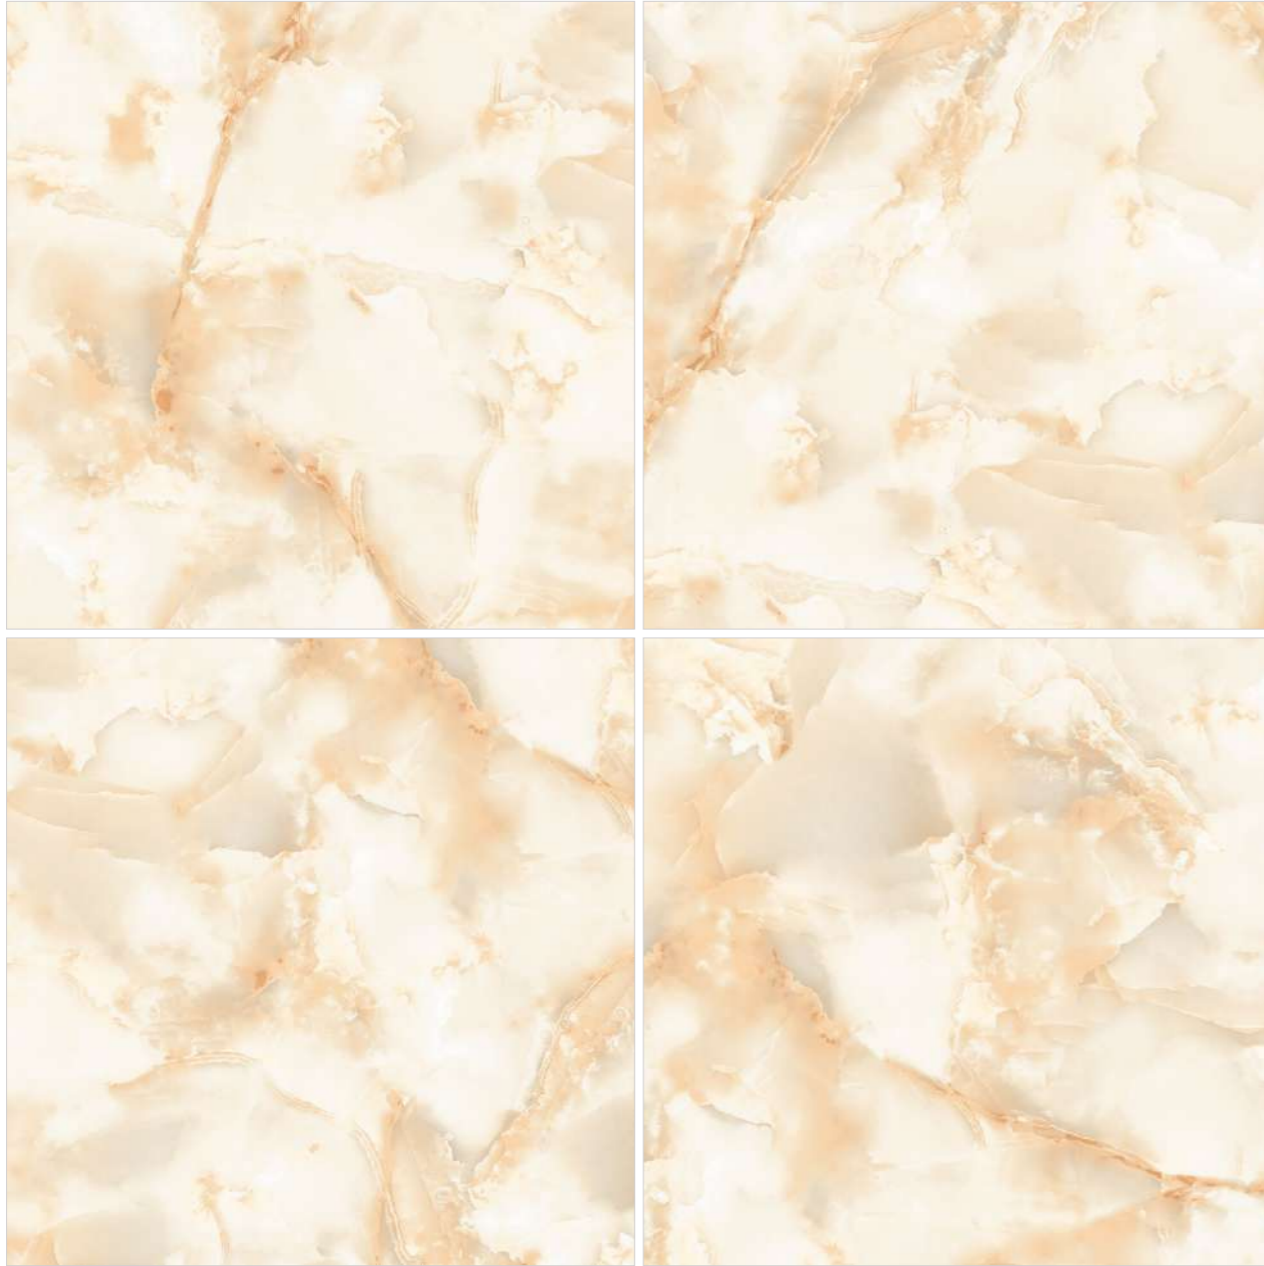

mono
MARBLEOUS | Volume-1
SLEEK UNICOLOUR BRILLIANCE

CLOUDY ONYX

R-5

Finish /
Glossy Polished

Colour /
Classic

Design /
Marble

Tone /
Single