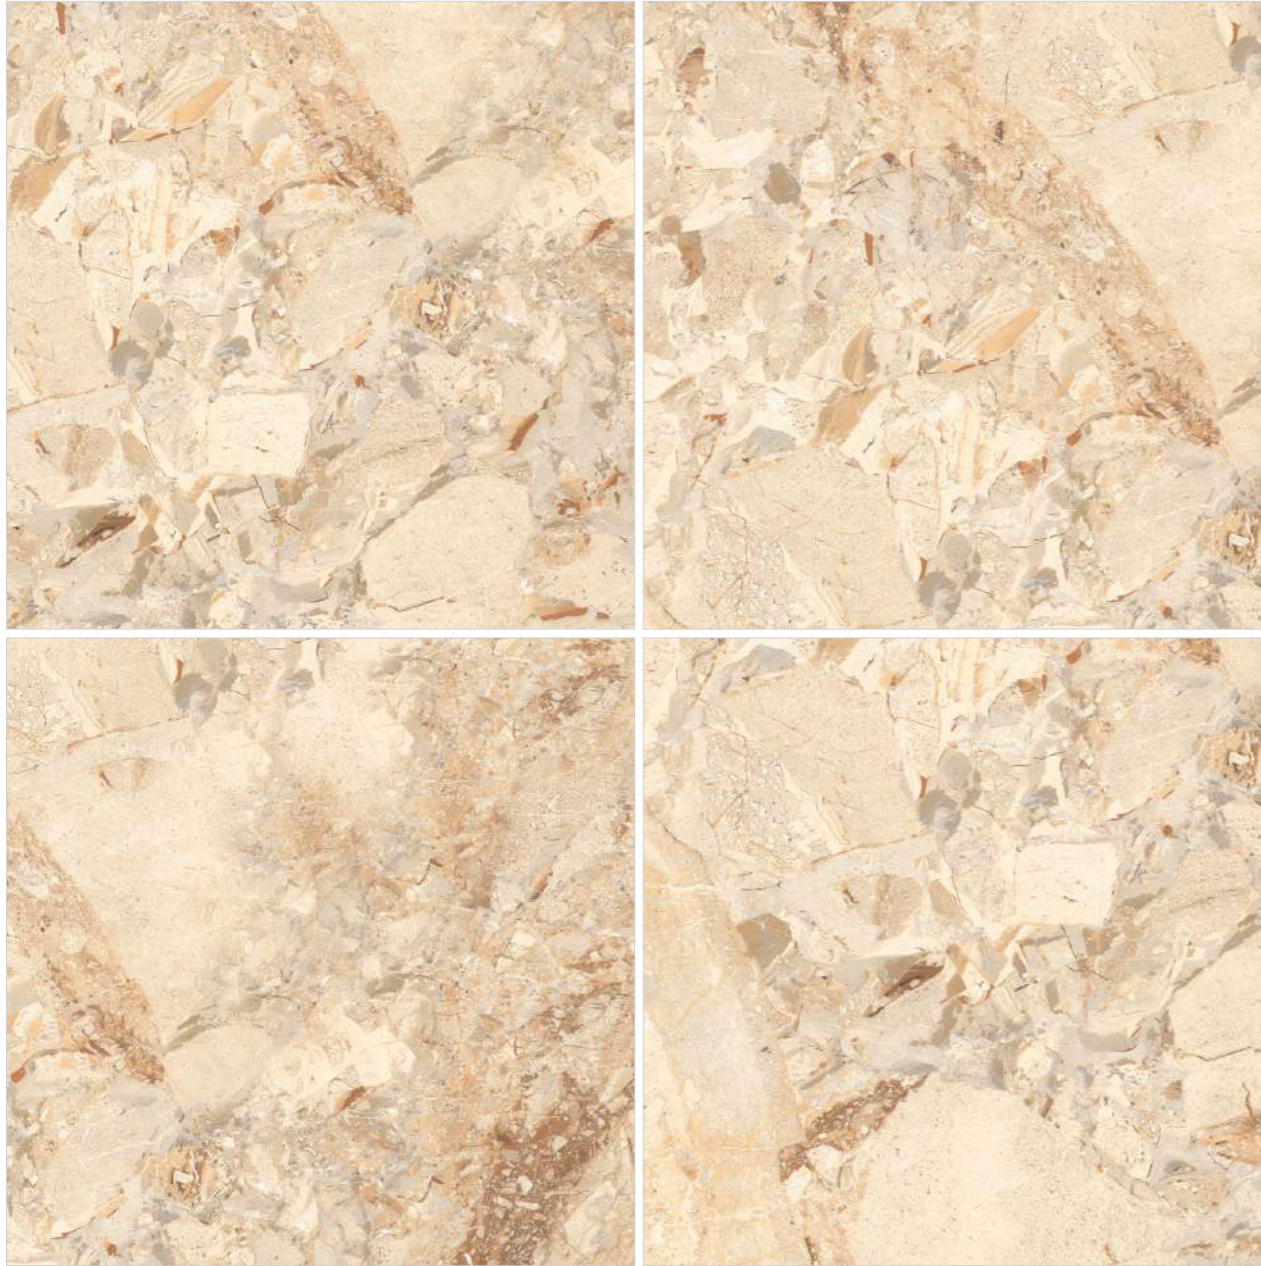

Tone /  
**Single**

Technical  
Characteristics

**600X**  
**600MM**

**mono**  
**MARBLEOUS** | Volume-1  
SLEEK UNICOLOUR BRILLIANCE

**BRACIA VEED**

 R-4

Finish /  
**Glossy Polished**

Design /  
**Marble**