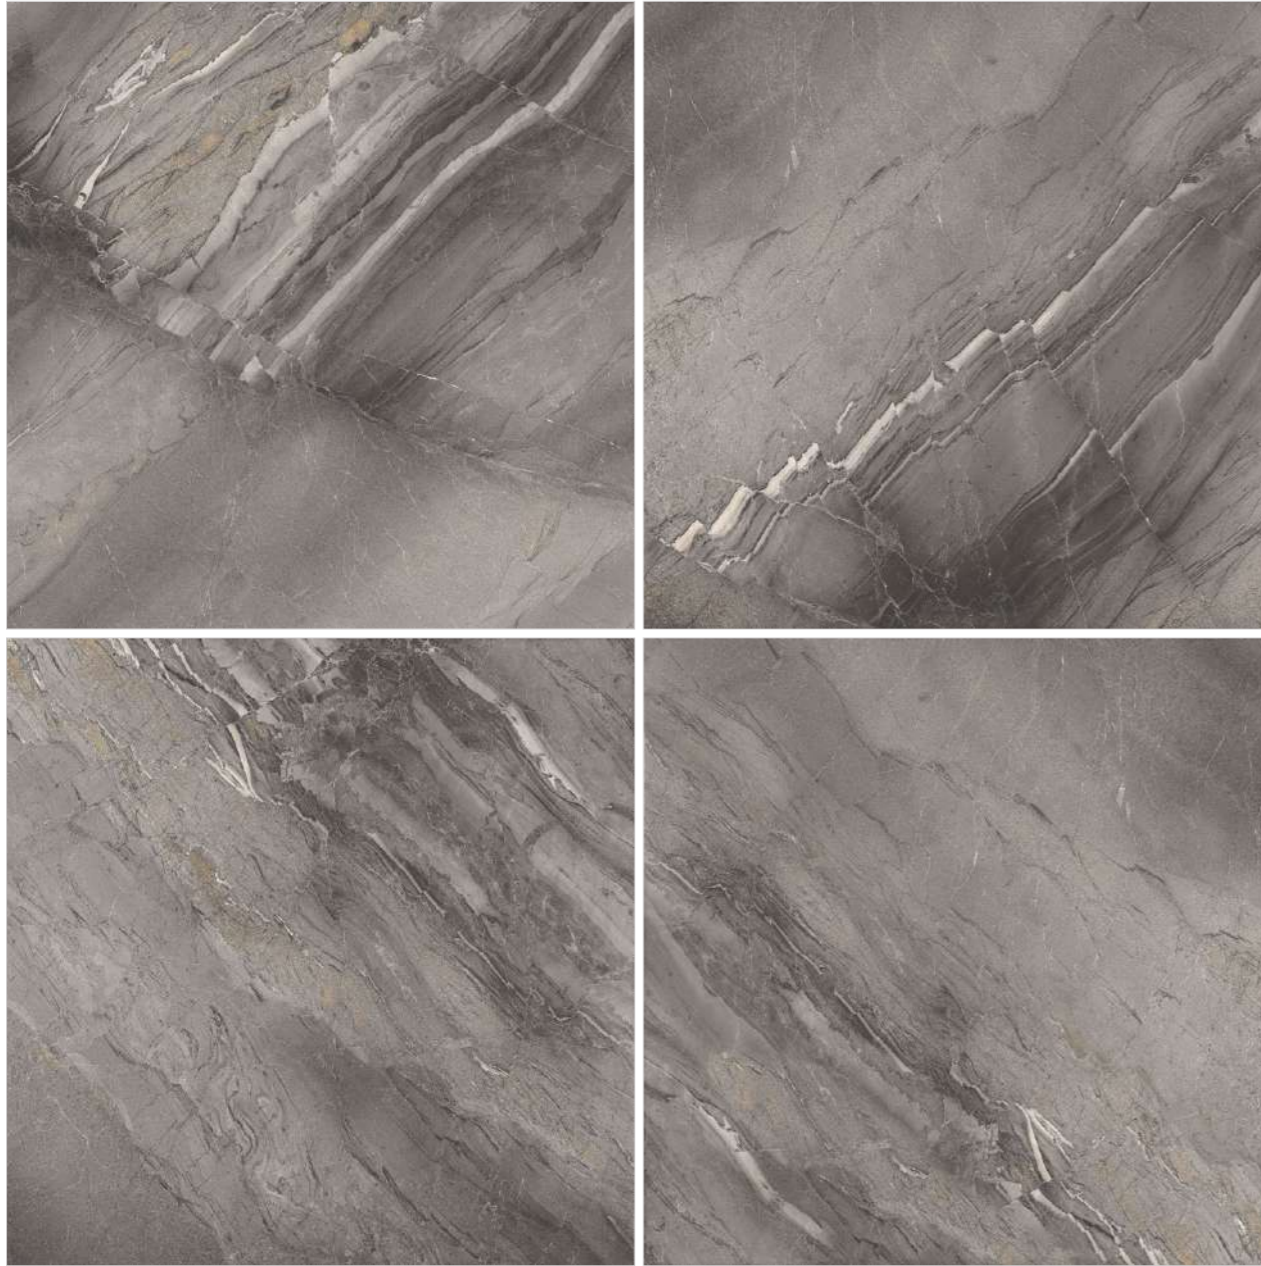

mono
MARBLEOUS | Volume-1
SLEEK UNICOLOUR BRILLIANCE

CALIFORNIA GRIS

R-4

Finish /
Glossy Polished

Design /
Marble

Colour /
Classic

Tone /
Single

600X
600MM