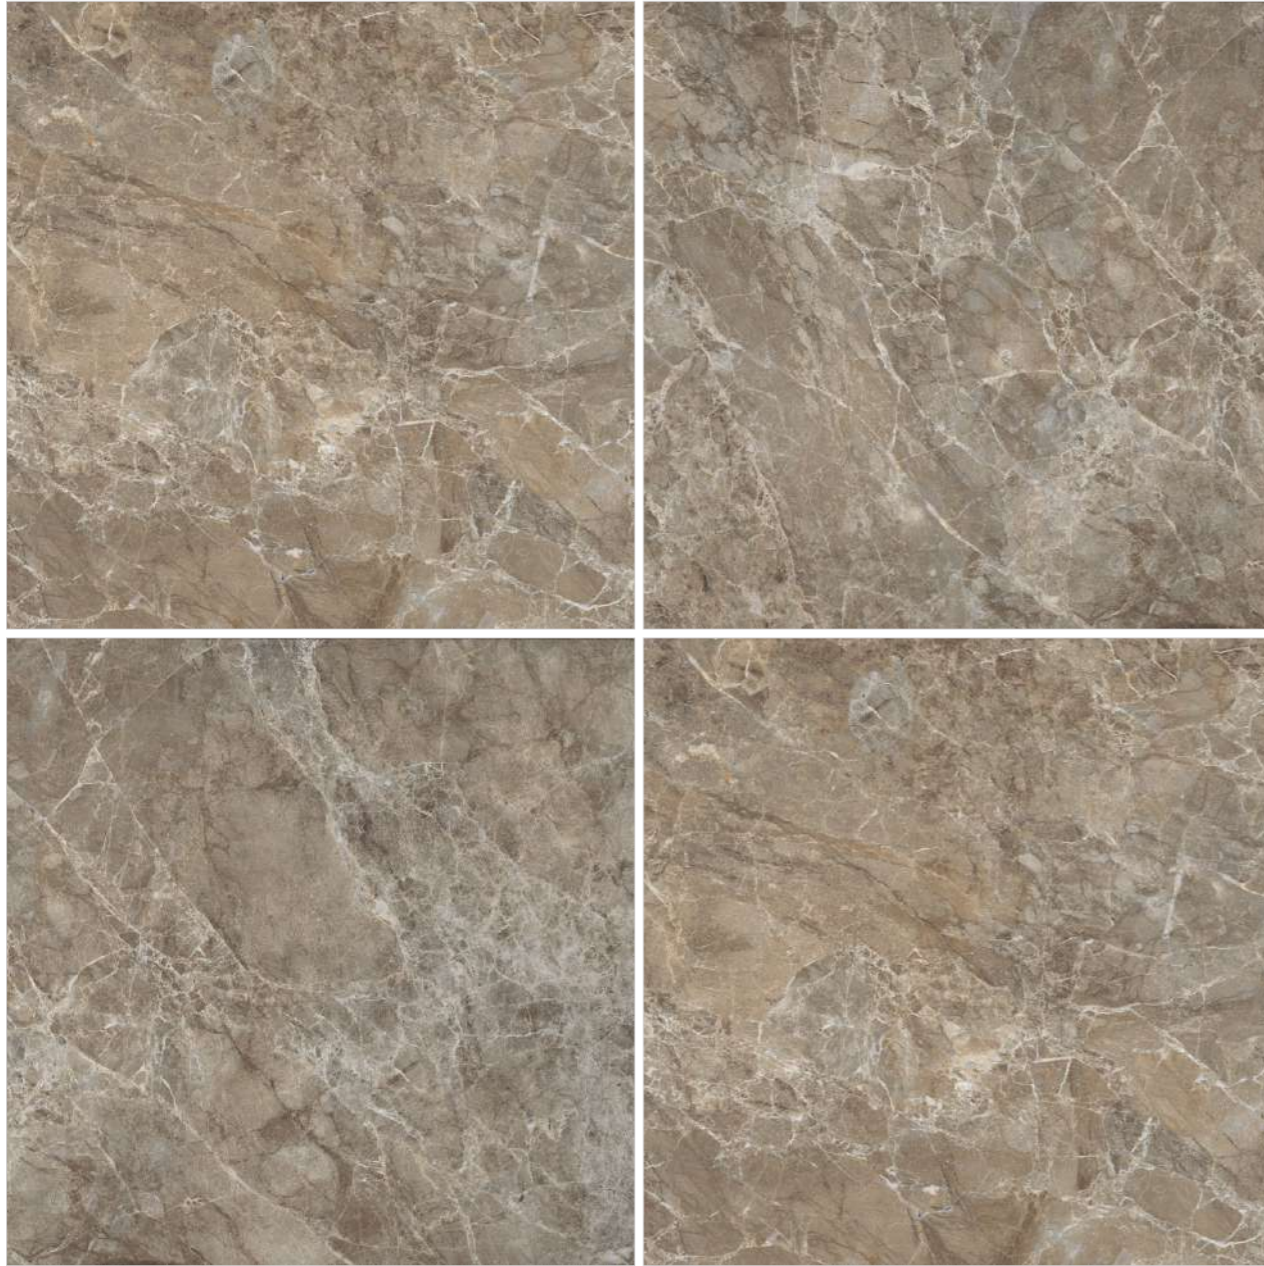

AZZARO NATURAL

R-4

Finish /
Glossy Polished

Design /
Marble

Colour /
Classic

Tone /
Single