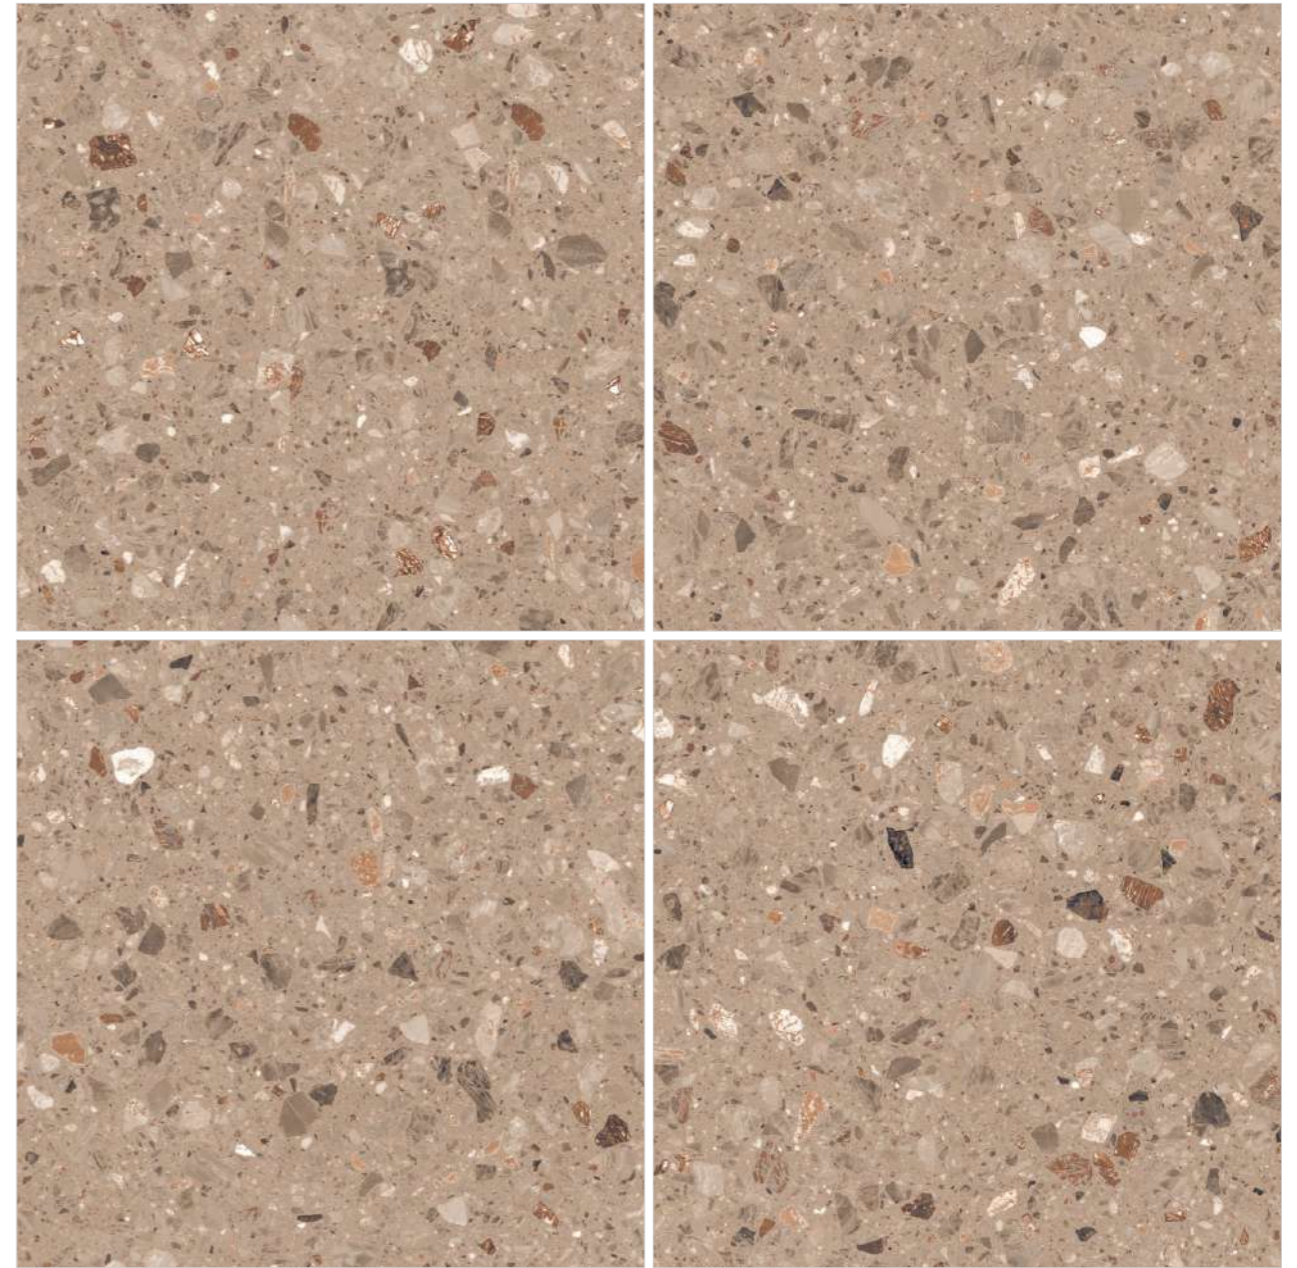

**mono**  
**MARBLEOUS** | Volume-1  
 SLEEK UNICOLOUR BRILLIANCE

**GL-66103**

 R-5

Finish /  
**Glossy Polished**

Design /  
**Marble**

Colour /  
**Classic**

Tone /  
**Single**

**GL-66161**