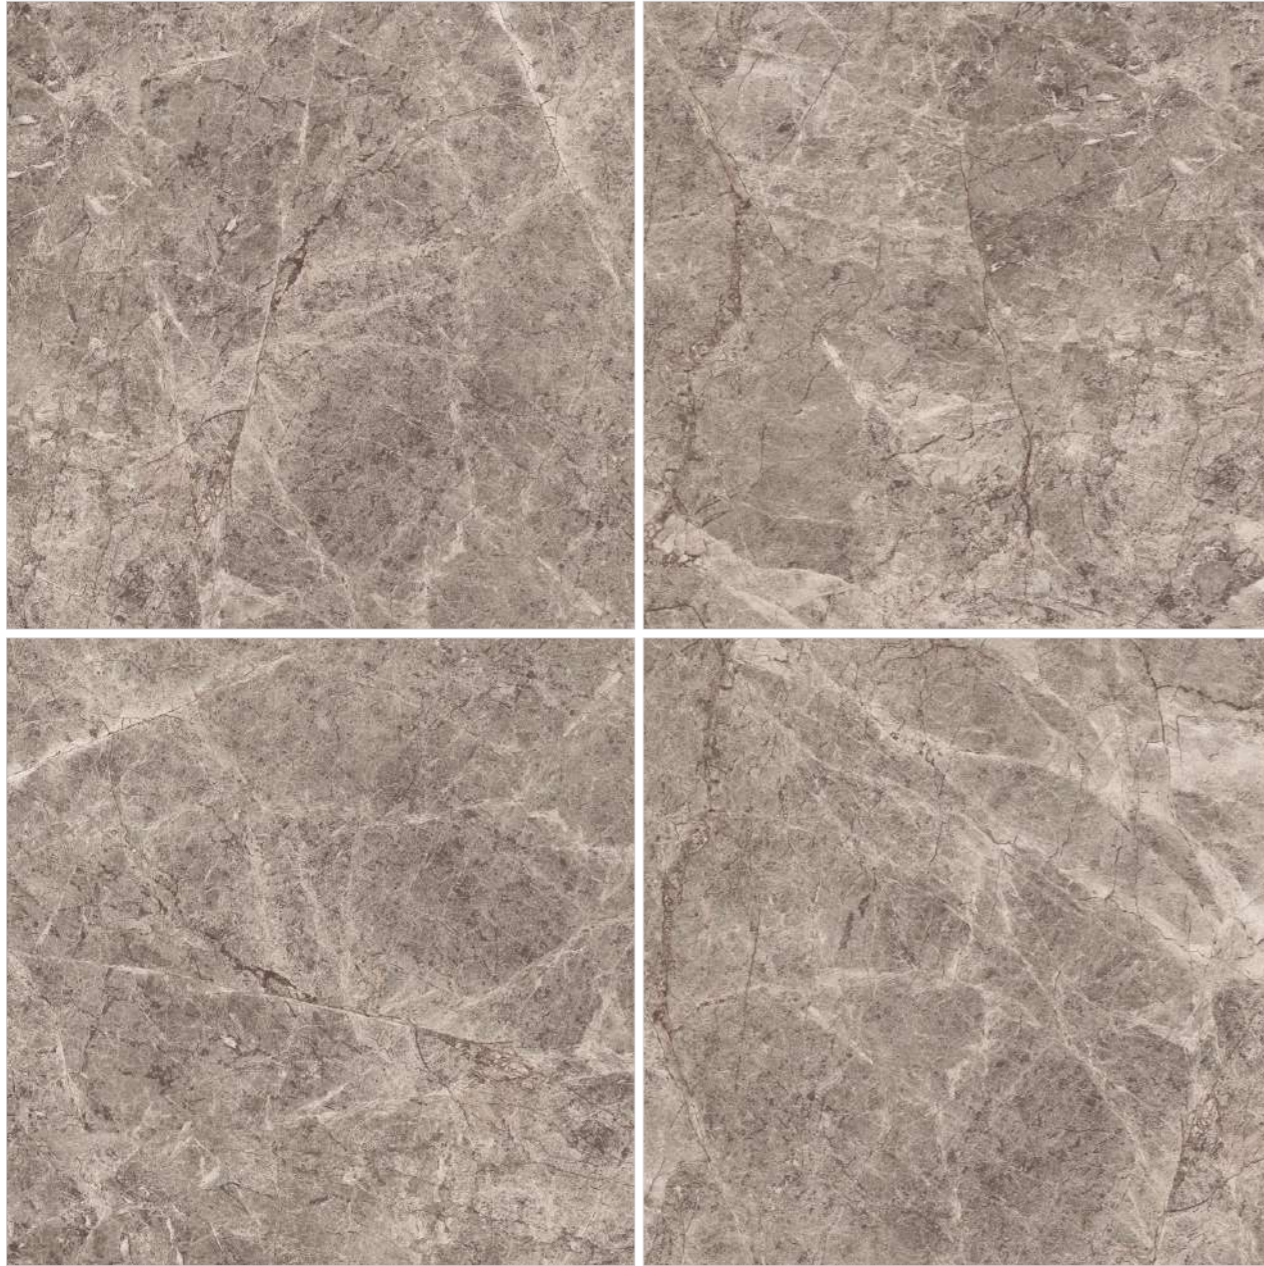

Finish /  
**Glossy Polished**

Design /  
**Marble**

Colour /  
**Classic**

Tone /  
**Single**

**600X**  
**600MM**

**mono**  
**MARBLEOUS** | Volume-1  
 SLEEK UNICOLOUR BRILLIANCE

**SIGNET BROWN**

R-4