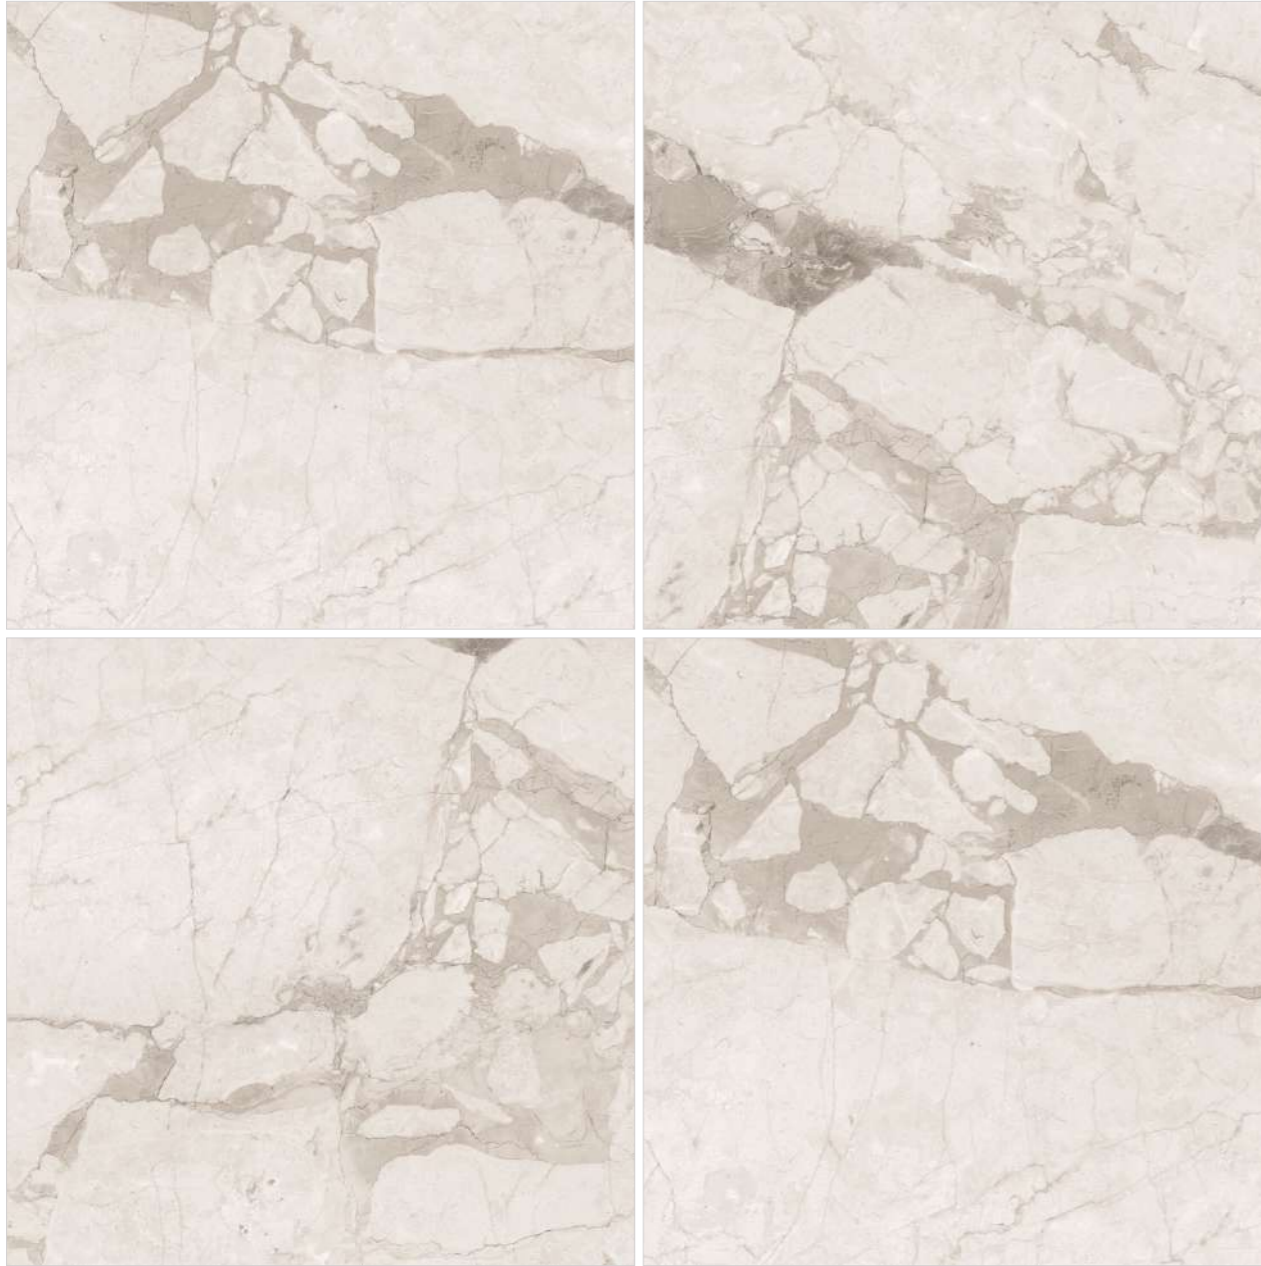

mono
MARBLEOUS | Volume-1
SLEEK UNICOLOUR BRILLIANCE

CEPPO DI SILVER

Finish /
Glossy Polished

Colour /
Classic

Design /
Marble

Tone /
Single

600X
600MM