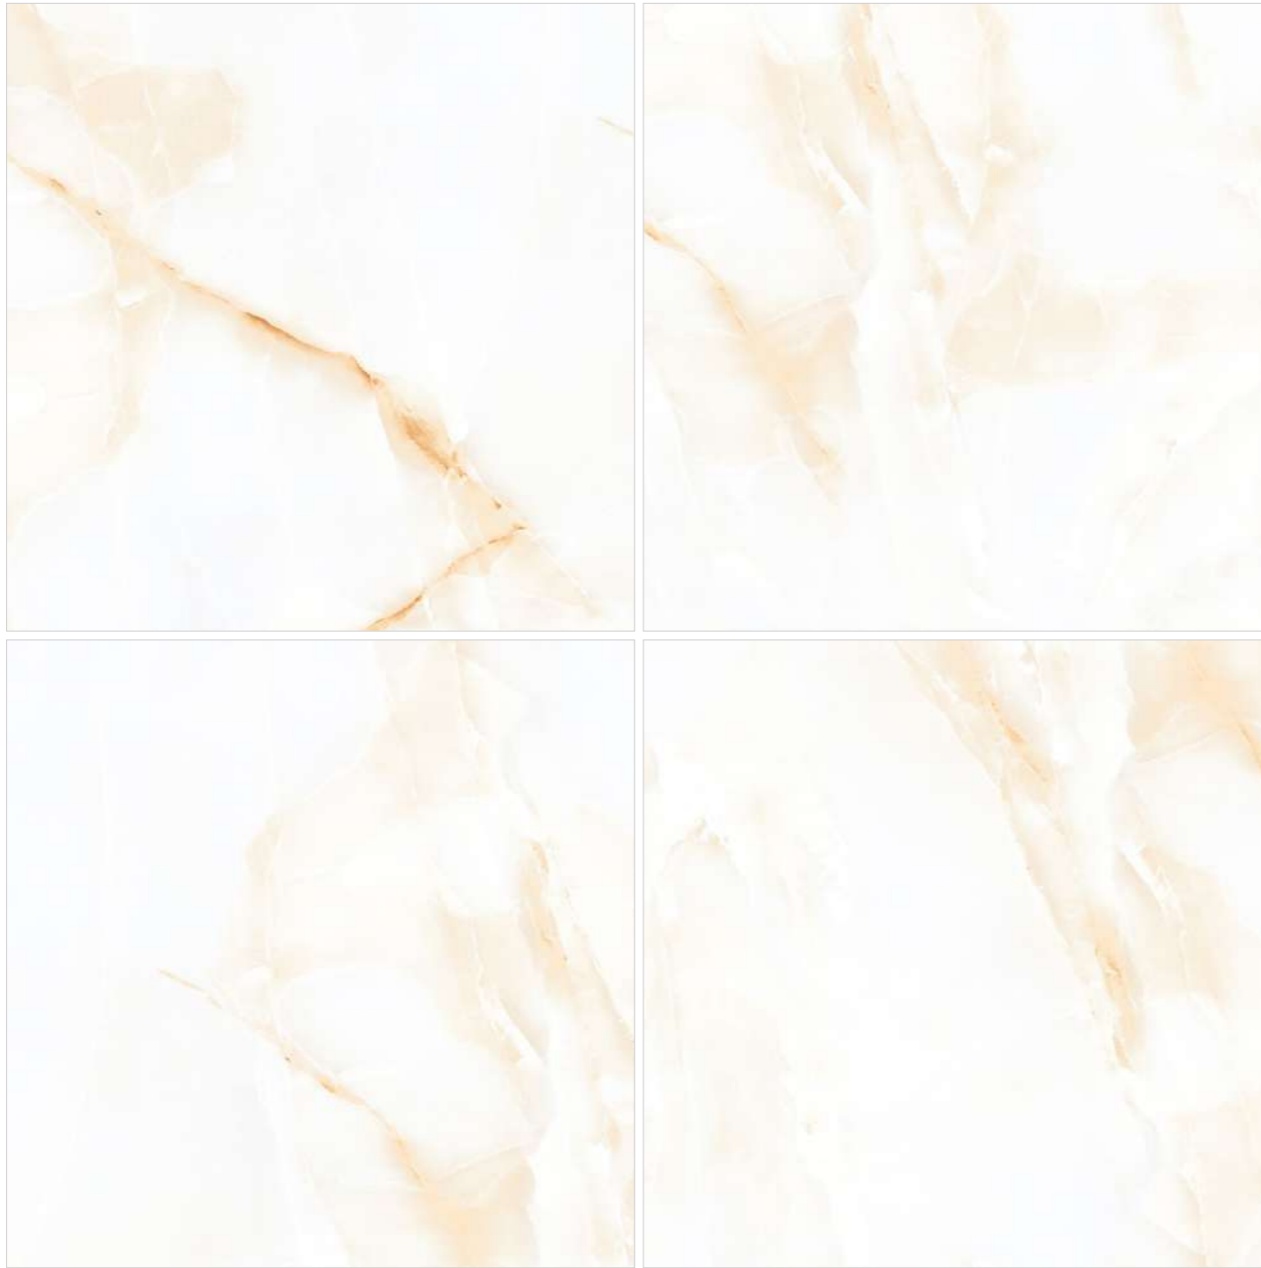

**ICE ONYX**

Finish /  
**Glossy Polished**

Colour /  
**Classic**

Design /  
**Marble**

Tone /  
**Single**

Technical  
Characteristics

**600X**  
**600MM**

**mono**  
**MARBLEOUS** | Volume-1  
SLEEK UNICOLOUR BRILLIANCE