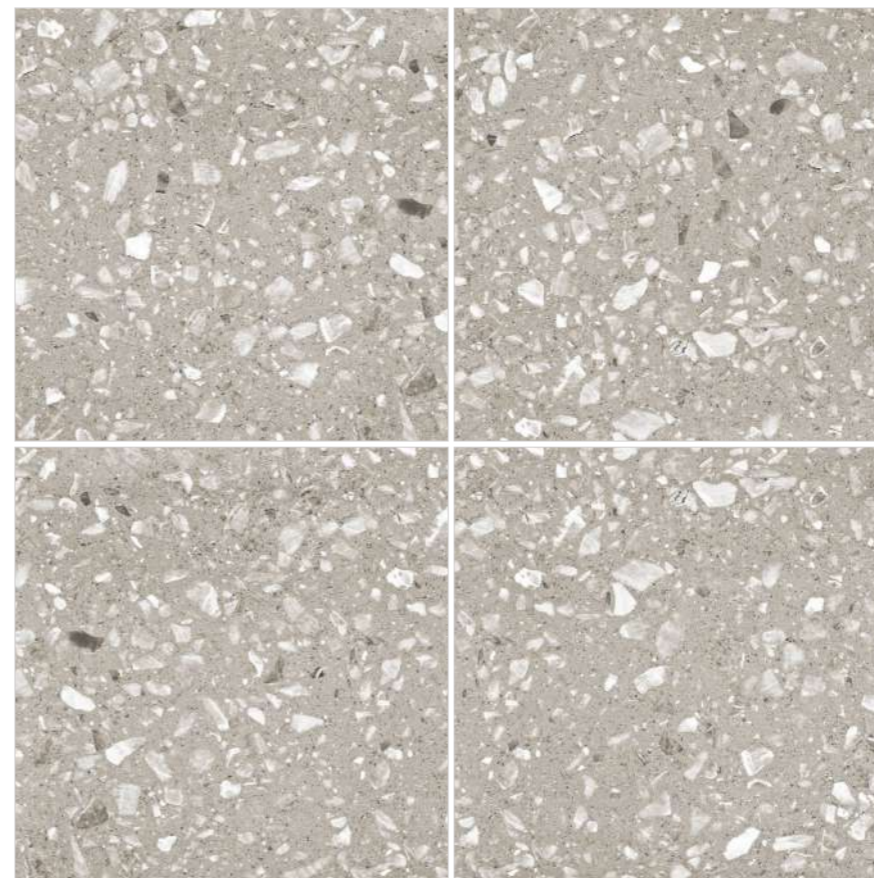

STAIN
RESISTANT

600X
600MM

multi MARBLEOUS

Volume-2
VERSATILE COLOUR MEDLEY

Finish /
Glossy Polished

Colour /
Classic

Tone /
Multiple

Design /
Marble