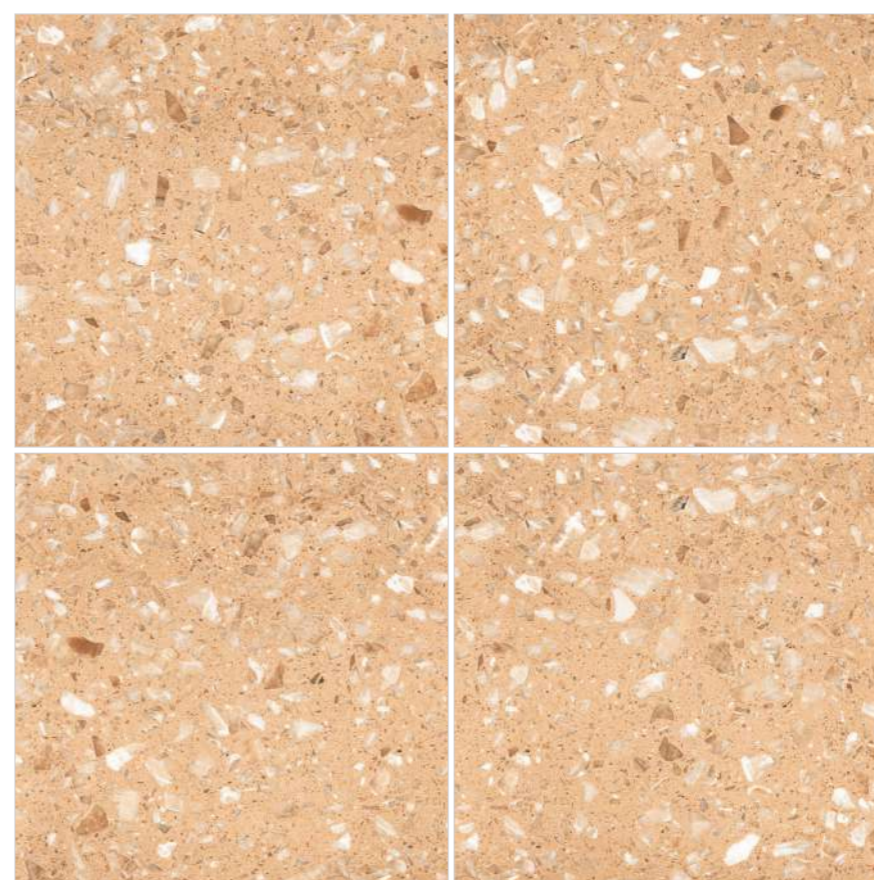

multi
MARBLEOUS | Volume-2
VERSATILE COLOUR MEDLEY

Finish /
Glossy Polished

Colour /
Classic

Tone /
Multiple

Design /
Marble

R-4

Model
PIZZARO
BROWN