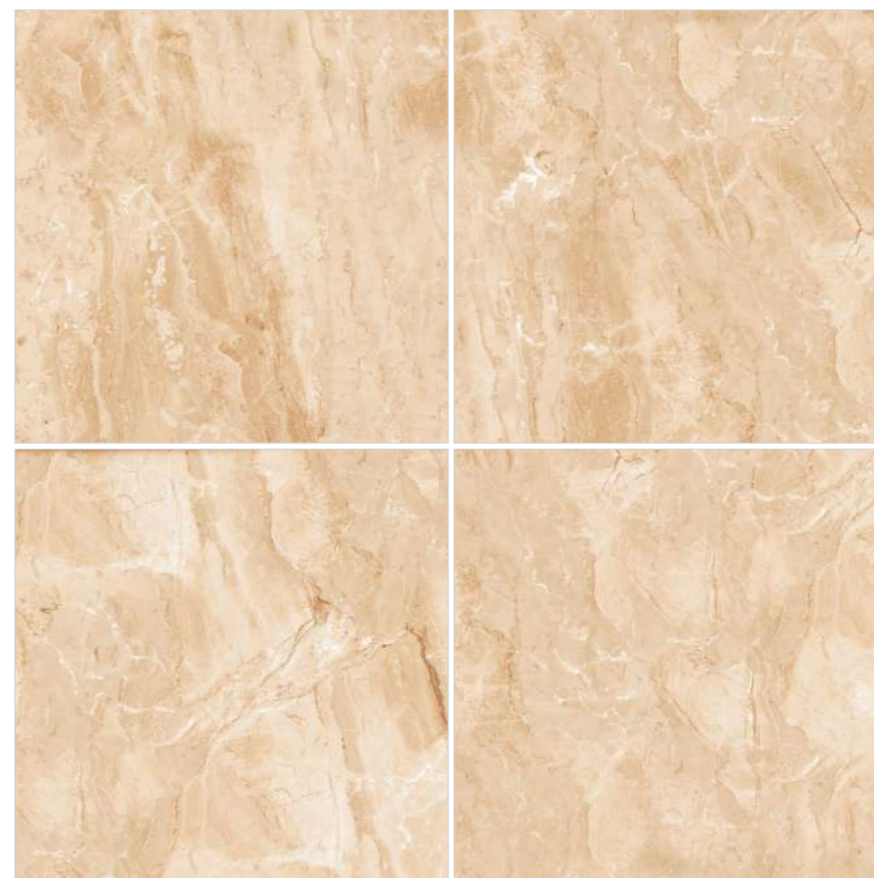

multi MARBLEOUS

Volume-2
VERSATILE COLOUR MEDLEY

Finish /
Glossy Polished

Colour /
Classic

Tone /
Multiple

Design /
Marble

R-5

Model
**ALPEN
BROWN**