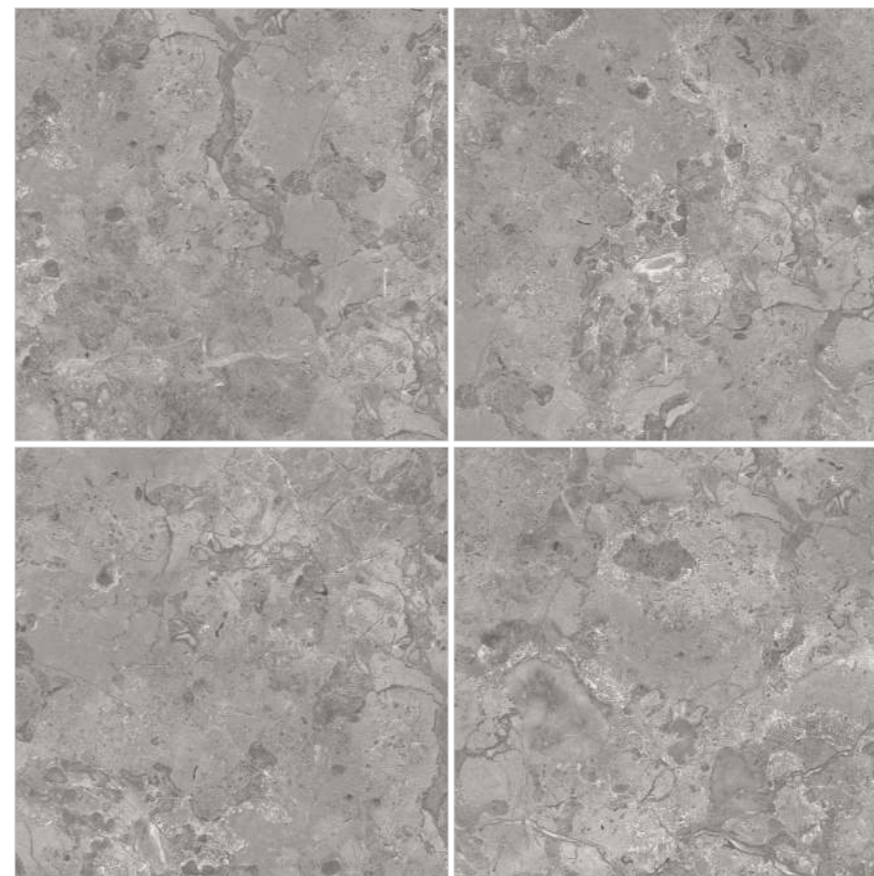

multi
MARBLEOUS | Volume-2
VERSATILE COLOUR MEDLEY

Finish /
Glossy Polished

Colour /
Classic

Tone /
Multiple

Design /
Marble

R-5

Model
**MARTIAN
GREY**