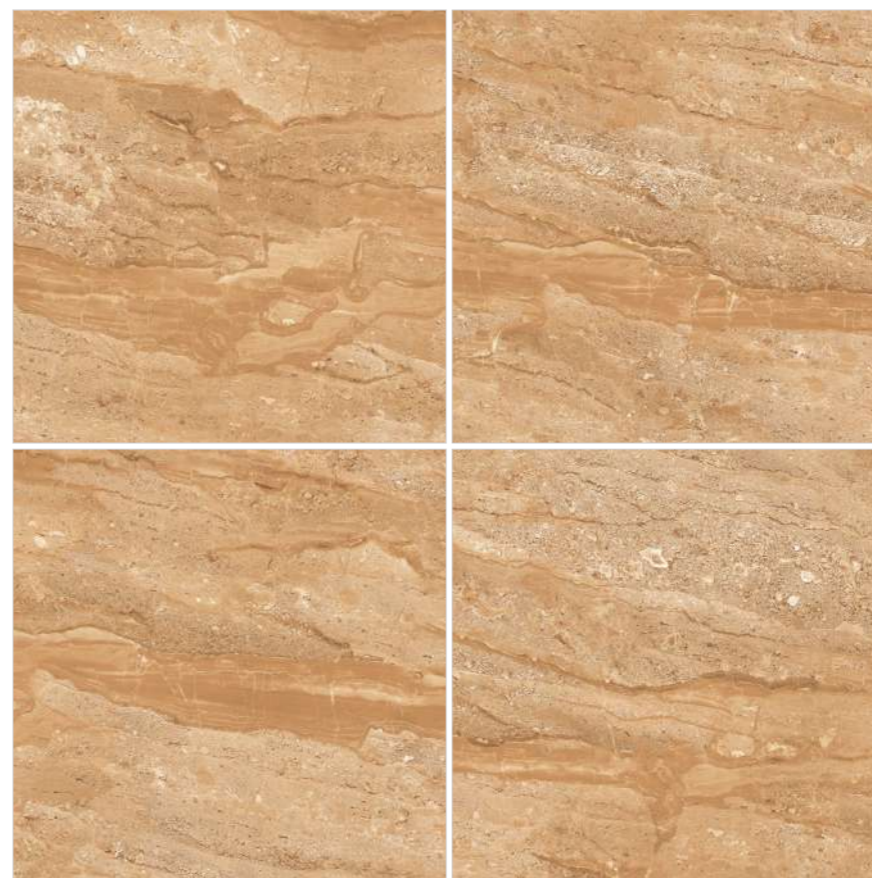

multi
MARBLEOUS | Volume-2
VERSATILE COLOUR MEDLEY

Finish /
Glossy Polished

Colour /
Classic

Tone /
Multiple

Design /
Marble

R-4

Model

DYNA
CLASSIC
BROWN

▶ 1 Alternative Colour Option