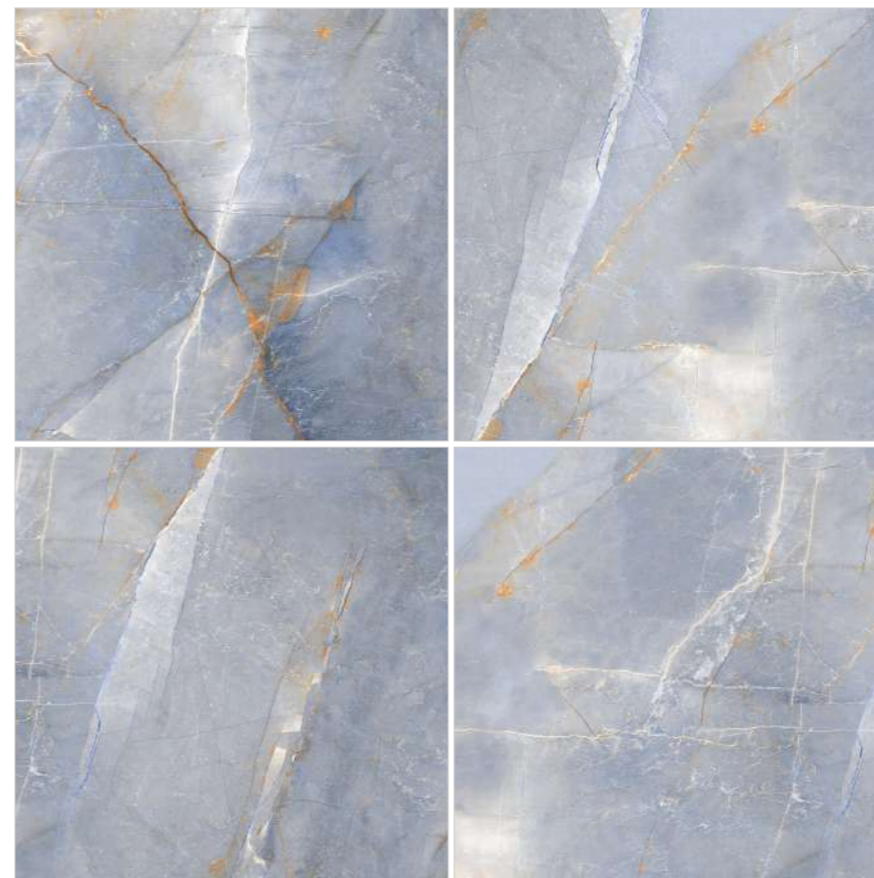

multi MARBLEOUS

Volume-2
VERSATILE COLOUR MEDLEY

Finish /
Glossy Polished

Colour /
Classic

Tone /
Multiple

Design /
Marble

R-4

Model
**PULPIS
BLUE**