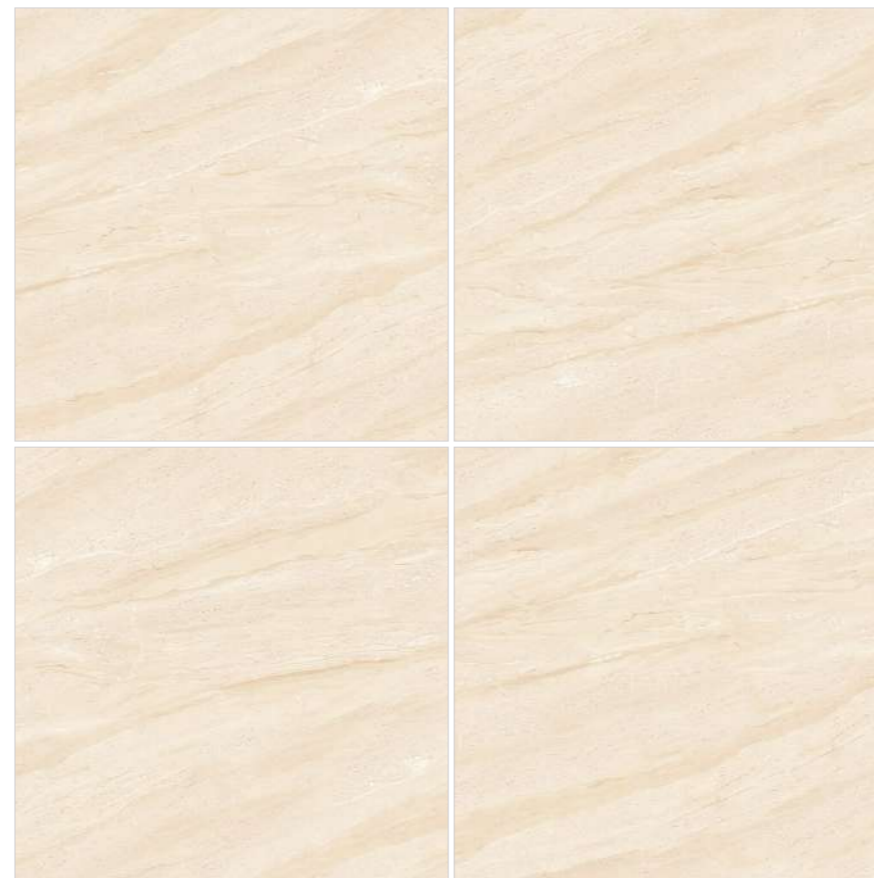

multi MARBLEOUS

Volume-2
VERSATILE COLOUR MEDLEY

Finish /
Glossy Polished

Colour /
Classic

Tone /
Multiple

Design /
Marble

R-4

Model
NETRA
BEIGE