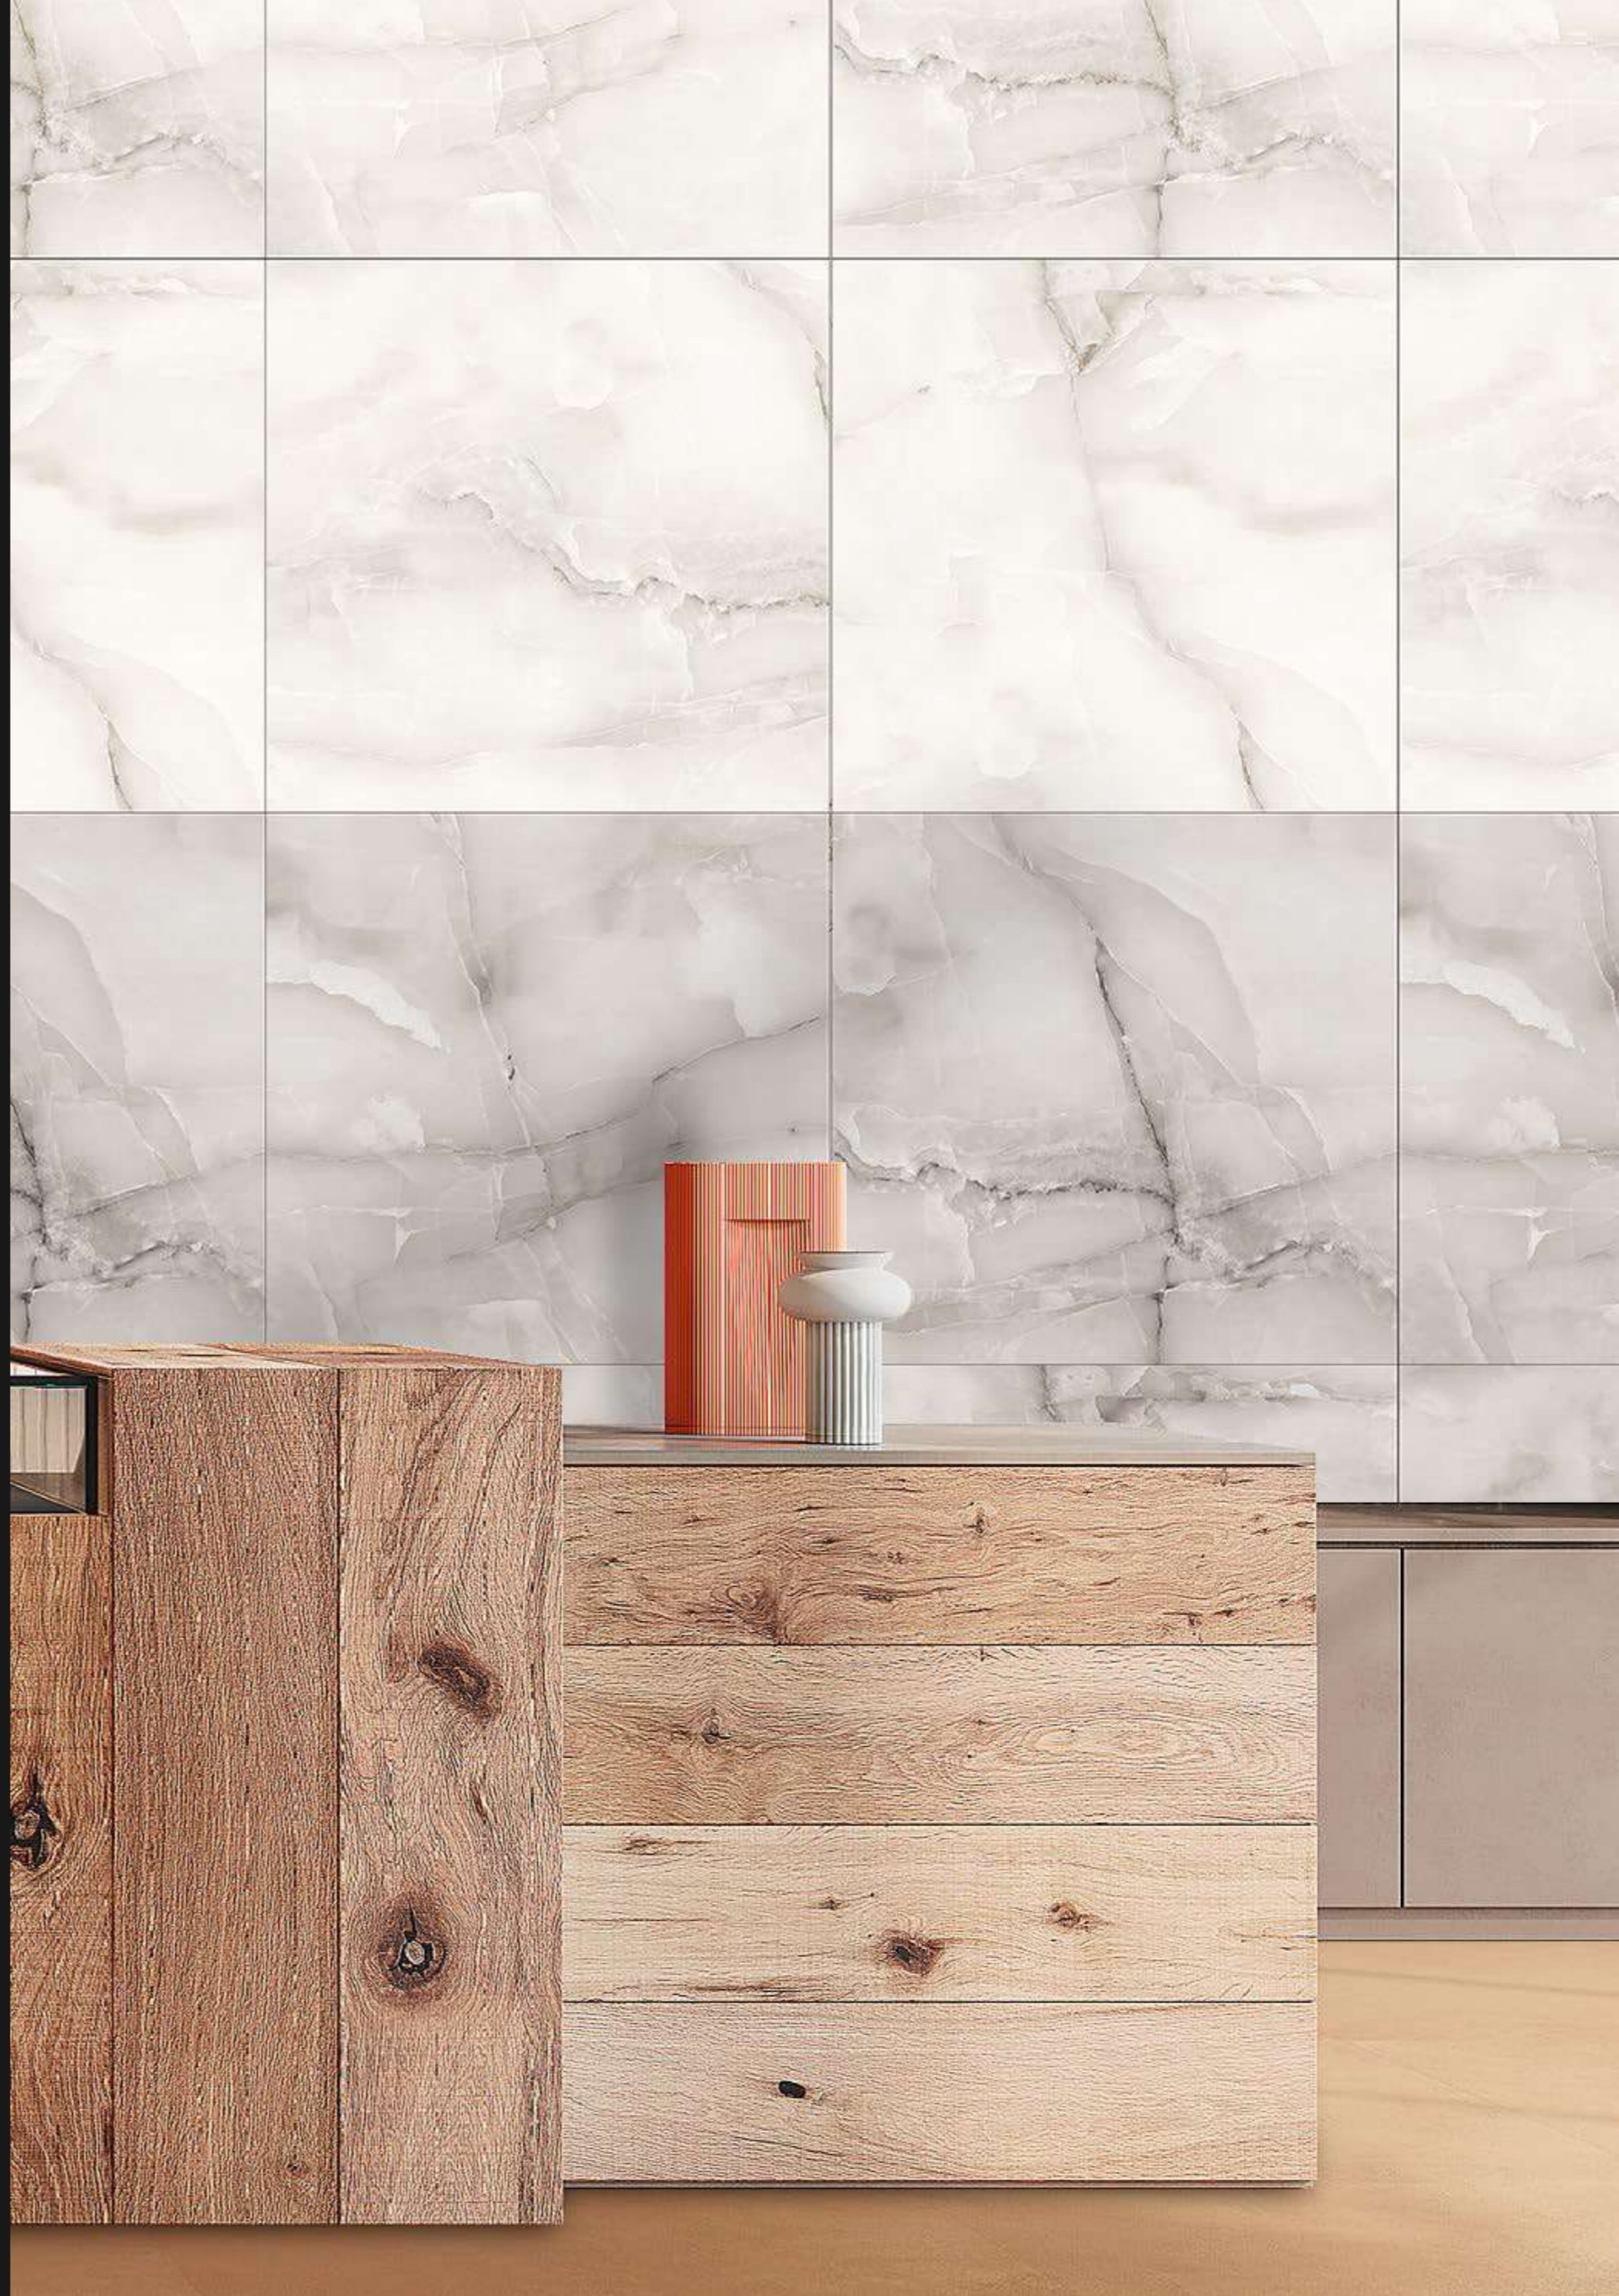

multi
MARBLEOUS | Volume-2
VERSATILE COLOUR MEDLEY

Marble / **ONYX**

**Vibrant
Luminescence**

Renowned for its captivating translucence and vibrant hues, Onyx marble's ethereal glow infuses luxury and opulence into any space.