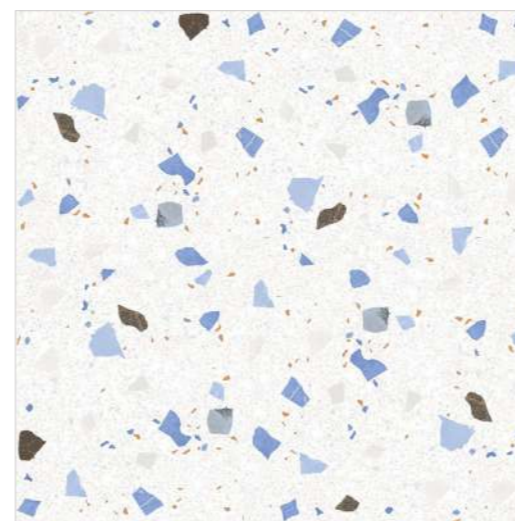

multi MARBLEOUS

Volume-2
VERSATILE COLOUR MEDLEY

Finish /
Glossy Polished

Colour /
Classic

Tone /
Multiple

Design /
Marble

Model
**VRATZA
AMBER**

▶ 1 Alternative Colour Option