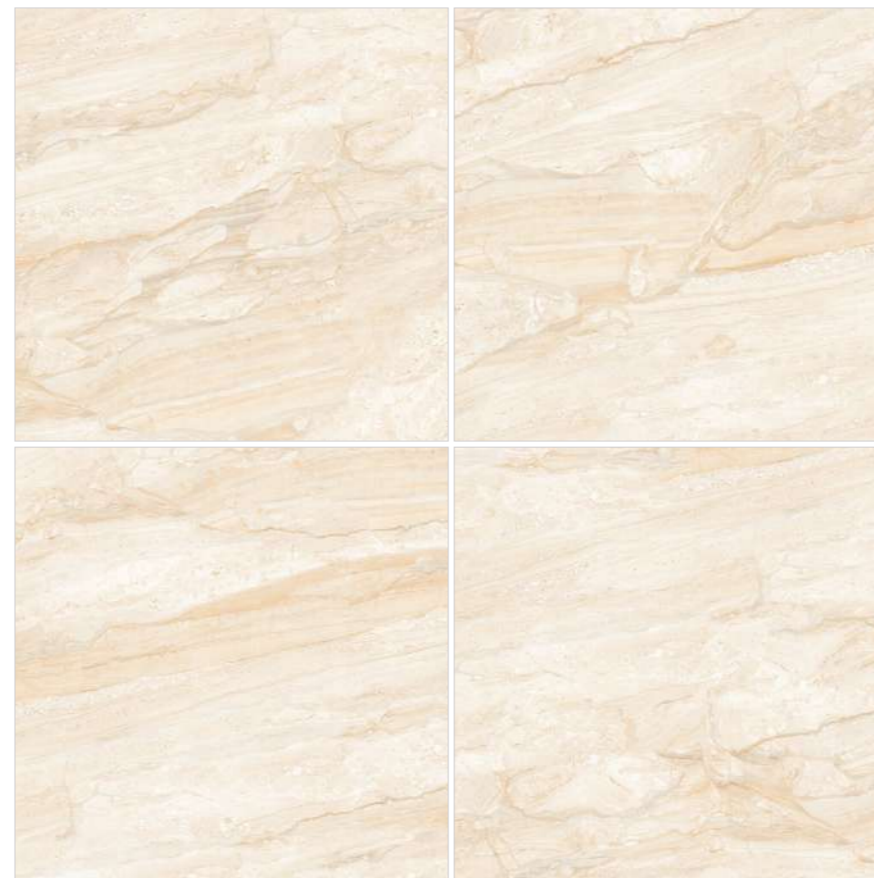

multi
MARBLEOUS | Volume-2
VERSATILE COLOUR MEDLEY

Finish /
Glossy Polished

Colour /
Classic

Tone /
Multiple

Design /
Marble

R-4

Model

LRENA
DYNA
IVORY