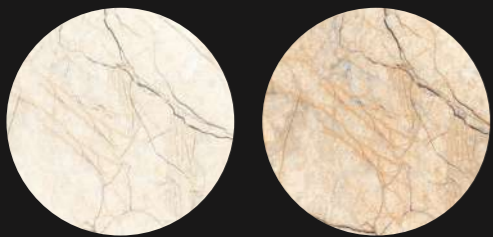

**TIK
ONYX
BLUE**

▶ 1 Alternative Colour Option

IVORY

Technical Characteristics

ABSOLUTE
WATERPROOF

EASY
TO CLEAN

ICE & FROST
RESISTANT

HYGIENIC
SURFACE

SCRATCH
RESISTANT

STAIN
RESISTANT

**600X
600MM**

Showcasing /
▶ Tik Onyx Blue | Tik Onyx Ivory

multi
MARBLEOUS | Volume-2
VERSATILE COLOUR MEDLEY

Marble / **TUSCANY**
NET

Webbed
Intrigue

With its web-like veins, Tuscany Net marble weaves an elegant charm, transforming spaces into enchanting sanctuaries of elaborate elegance and polished fascination.