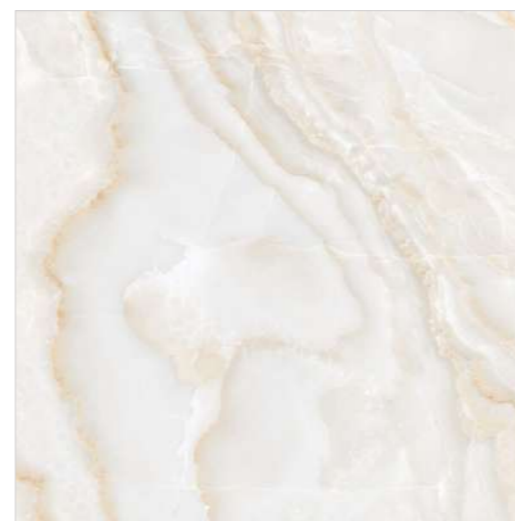

▶ **1 Alternative Colour Option**

CREMA

**Technical
Characteristics**

ABSOLUTE
WATERPROOF

EASY
TO CLEAN

ICE & FROST
RESISTANT

HYGIENIC
SURFACE

SCRATCH
RESISTANT

STAIN
RESISTANT

600X
600MM