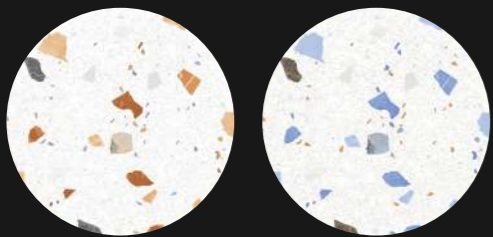

600X
600MM

multi
MARBLEOUS | Volume-2
VERSATILE COLOUR MEDLEY

Marble / **VRATZA**

Terrazzo
Allure

The marble presents an artful mosaic, transforming spaces with its intricate patterns and colours into mesmerizing retreats of intricate loveliness and sophisticated charm.