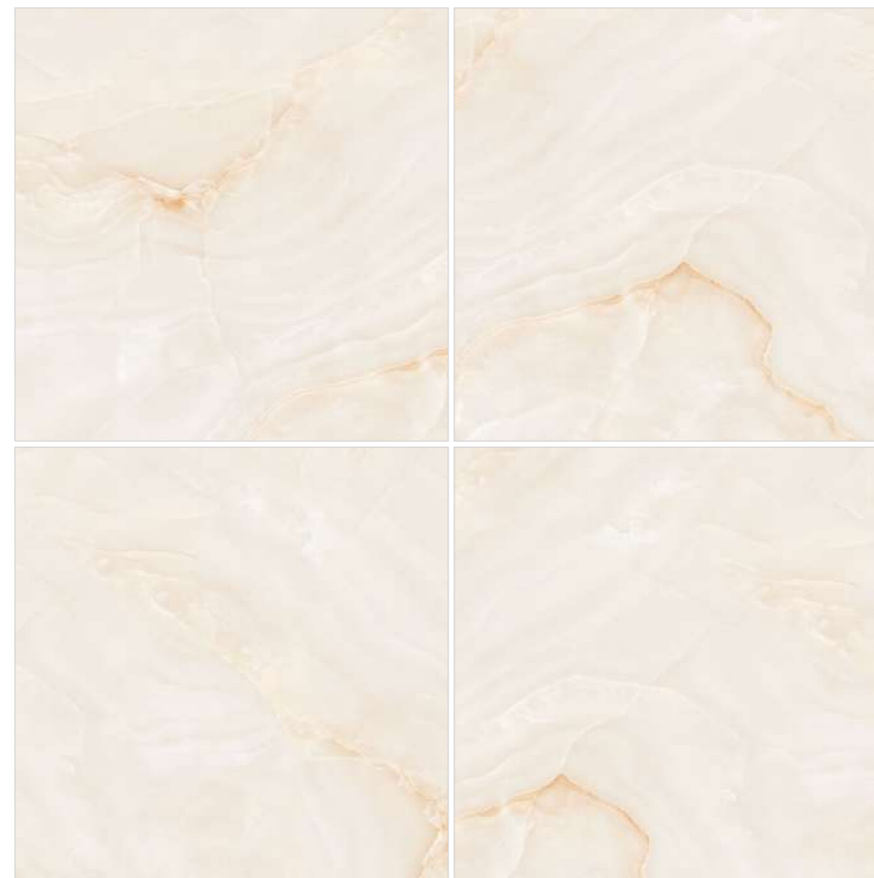

multi MARBLEOUS

Volume-2
VERSATILE COLOUR MEDLEY

Finish /
Glossy Polished

Colour /
Classic

Tone /
Multiple

Design /
Marble

R-4

Model

**SILVER
ONYX
IVORY**

▶ 1 Alternative Colour Option

WHITE

Technical Characteristics

ABSOLUTE
WATERPROOF

EASY
TO CLEAN

ICE & FROST
RESISTANT

HYGIENIC
SURFACE