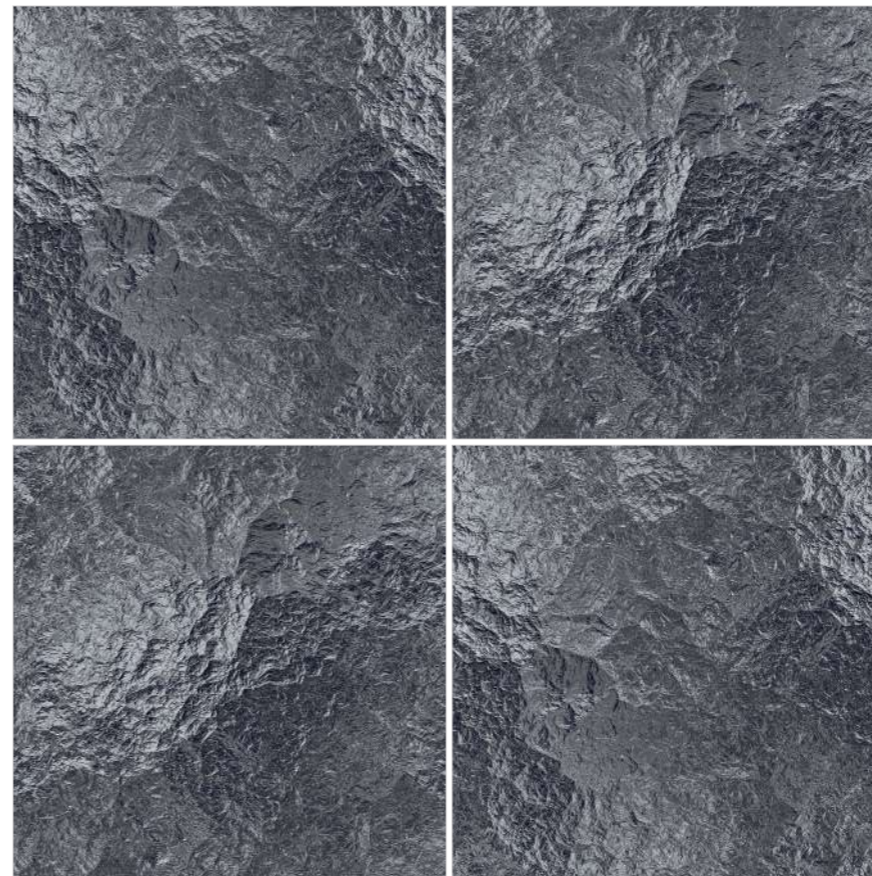

multi
MARBLEOUS | Volume-2
VERSATILE COLOUR MEDLEY

Finish /
Glossy Polished

Colour /
Classic

Tone /
Multiple

Design /
Marble

R-2

Model
**MOONY
BLACK**