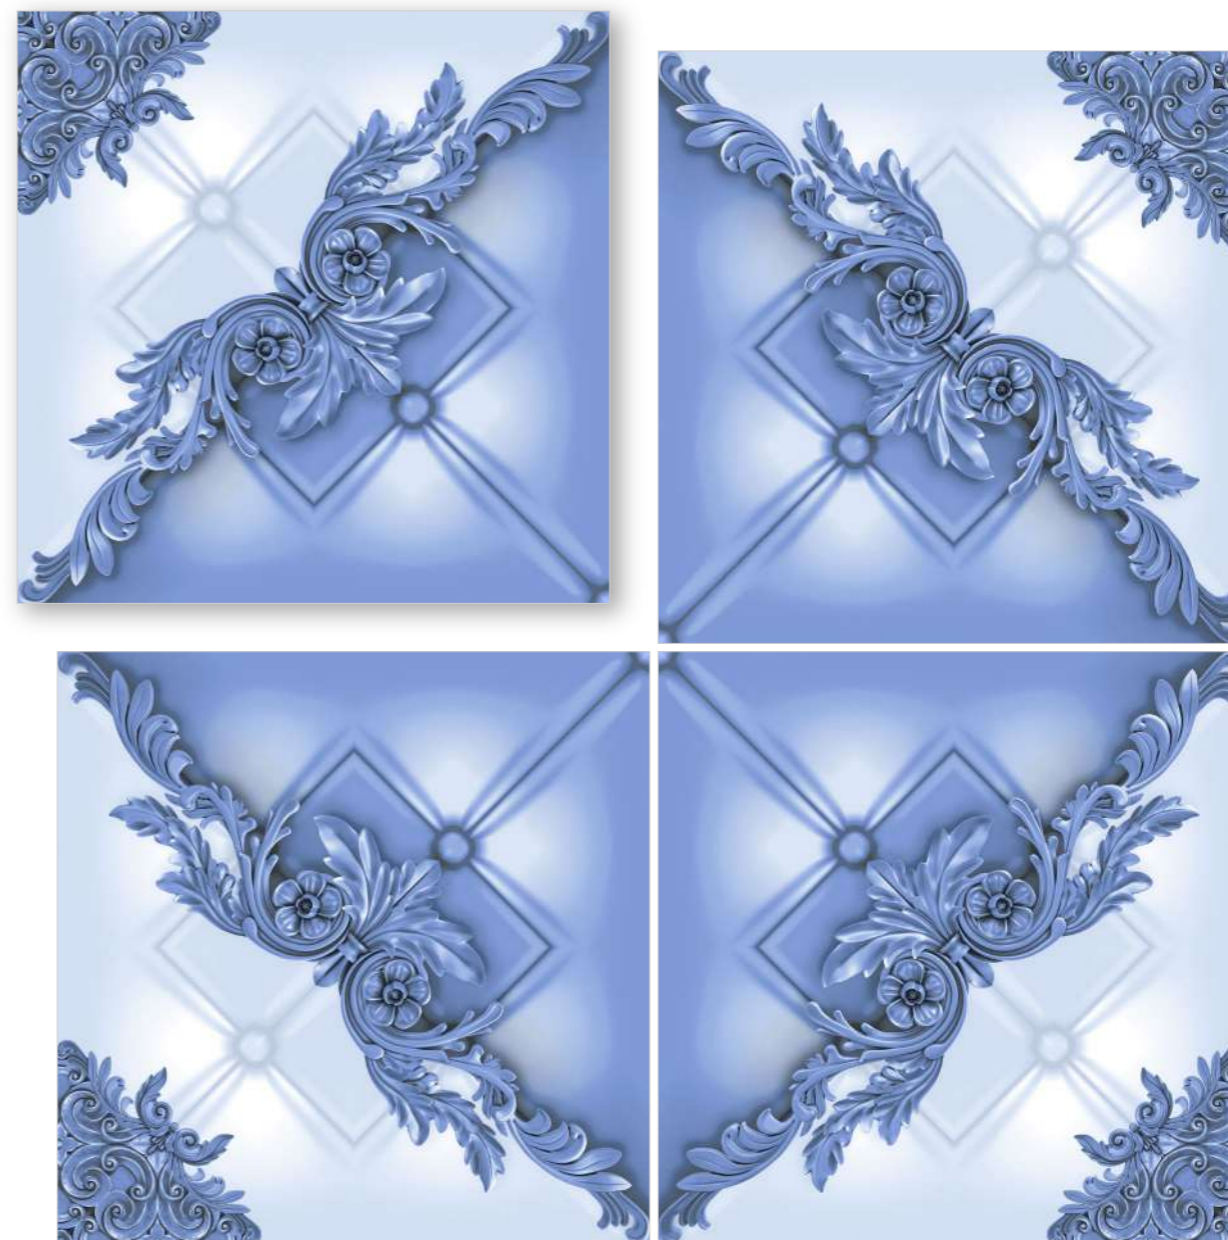

Design / Book-Match

4 Tiles
Layout

REFLECTA

SYMPHONY OF SYMMETRY

Model

BM-M5044

600X
600MM

Finish / Glossy Polished