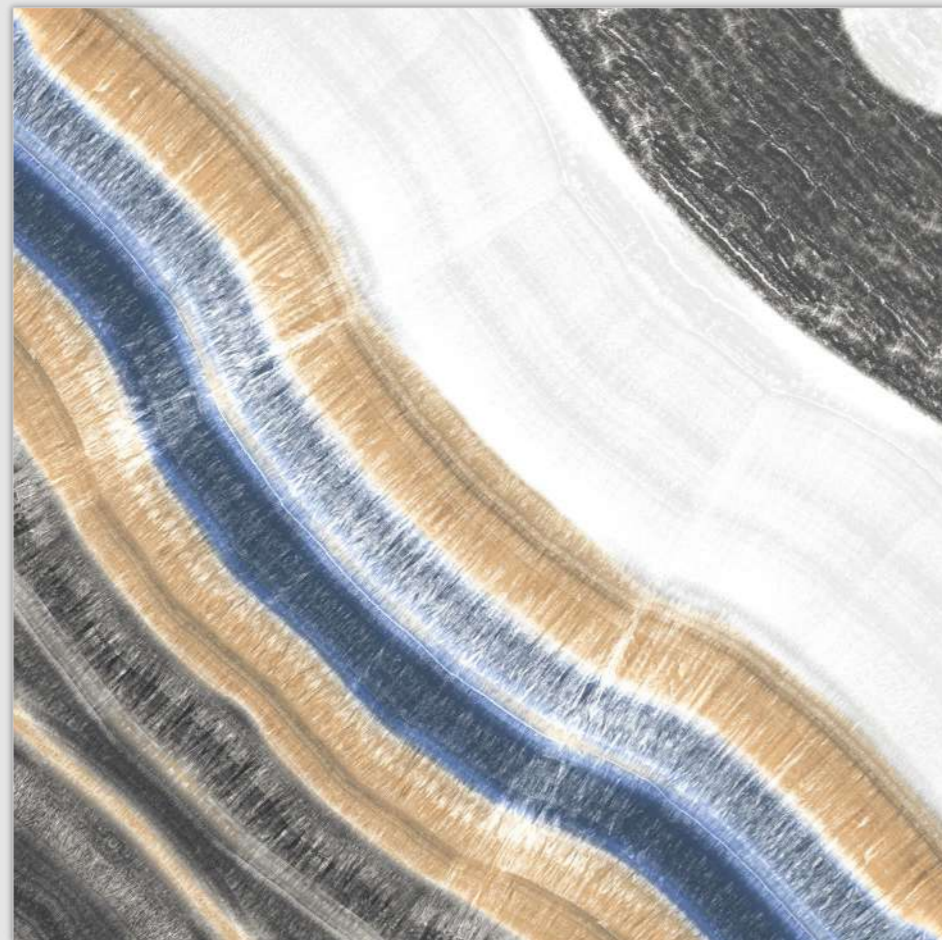

REFLECTA

SYMPHONY OF SYMMETRY

Model

BM-M4032

600X
600MM