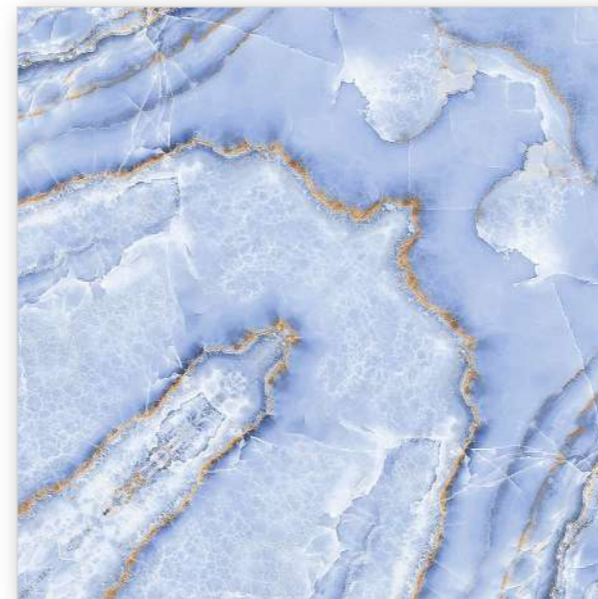

Design Preview /
▶ **BM-S5**

**Technical
Characteristics**

REFLECTA

SYMPHONY OF SYMMETRY

Model

BM-S7

600X
600MM

Finish / **Glossy Polished**