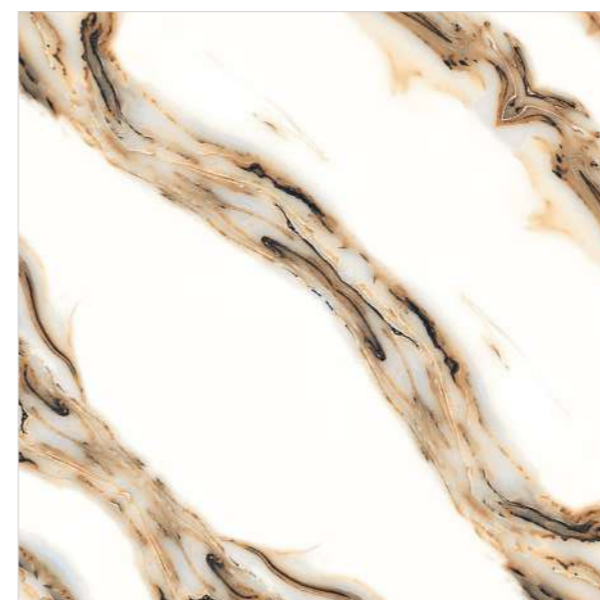

REFLECTA

SYMPHONY OF SYMMETRY

Model

BM-M4046

600X
600MM

Finish / **Glossy Polished**

Colour / **Classic**

Design / **Book-Match**