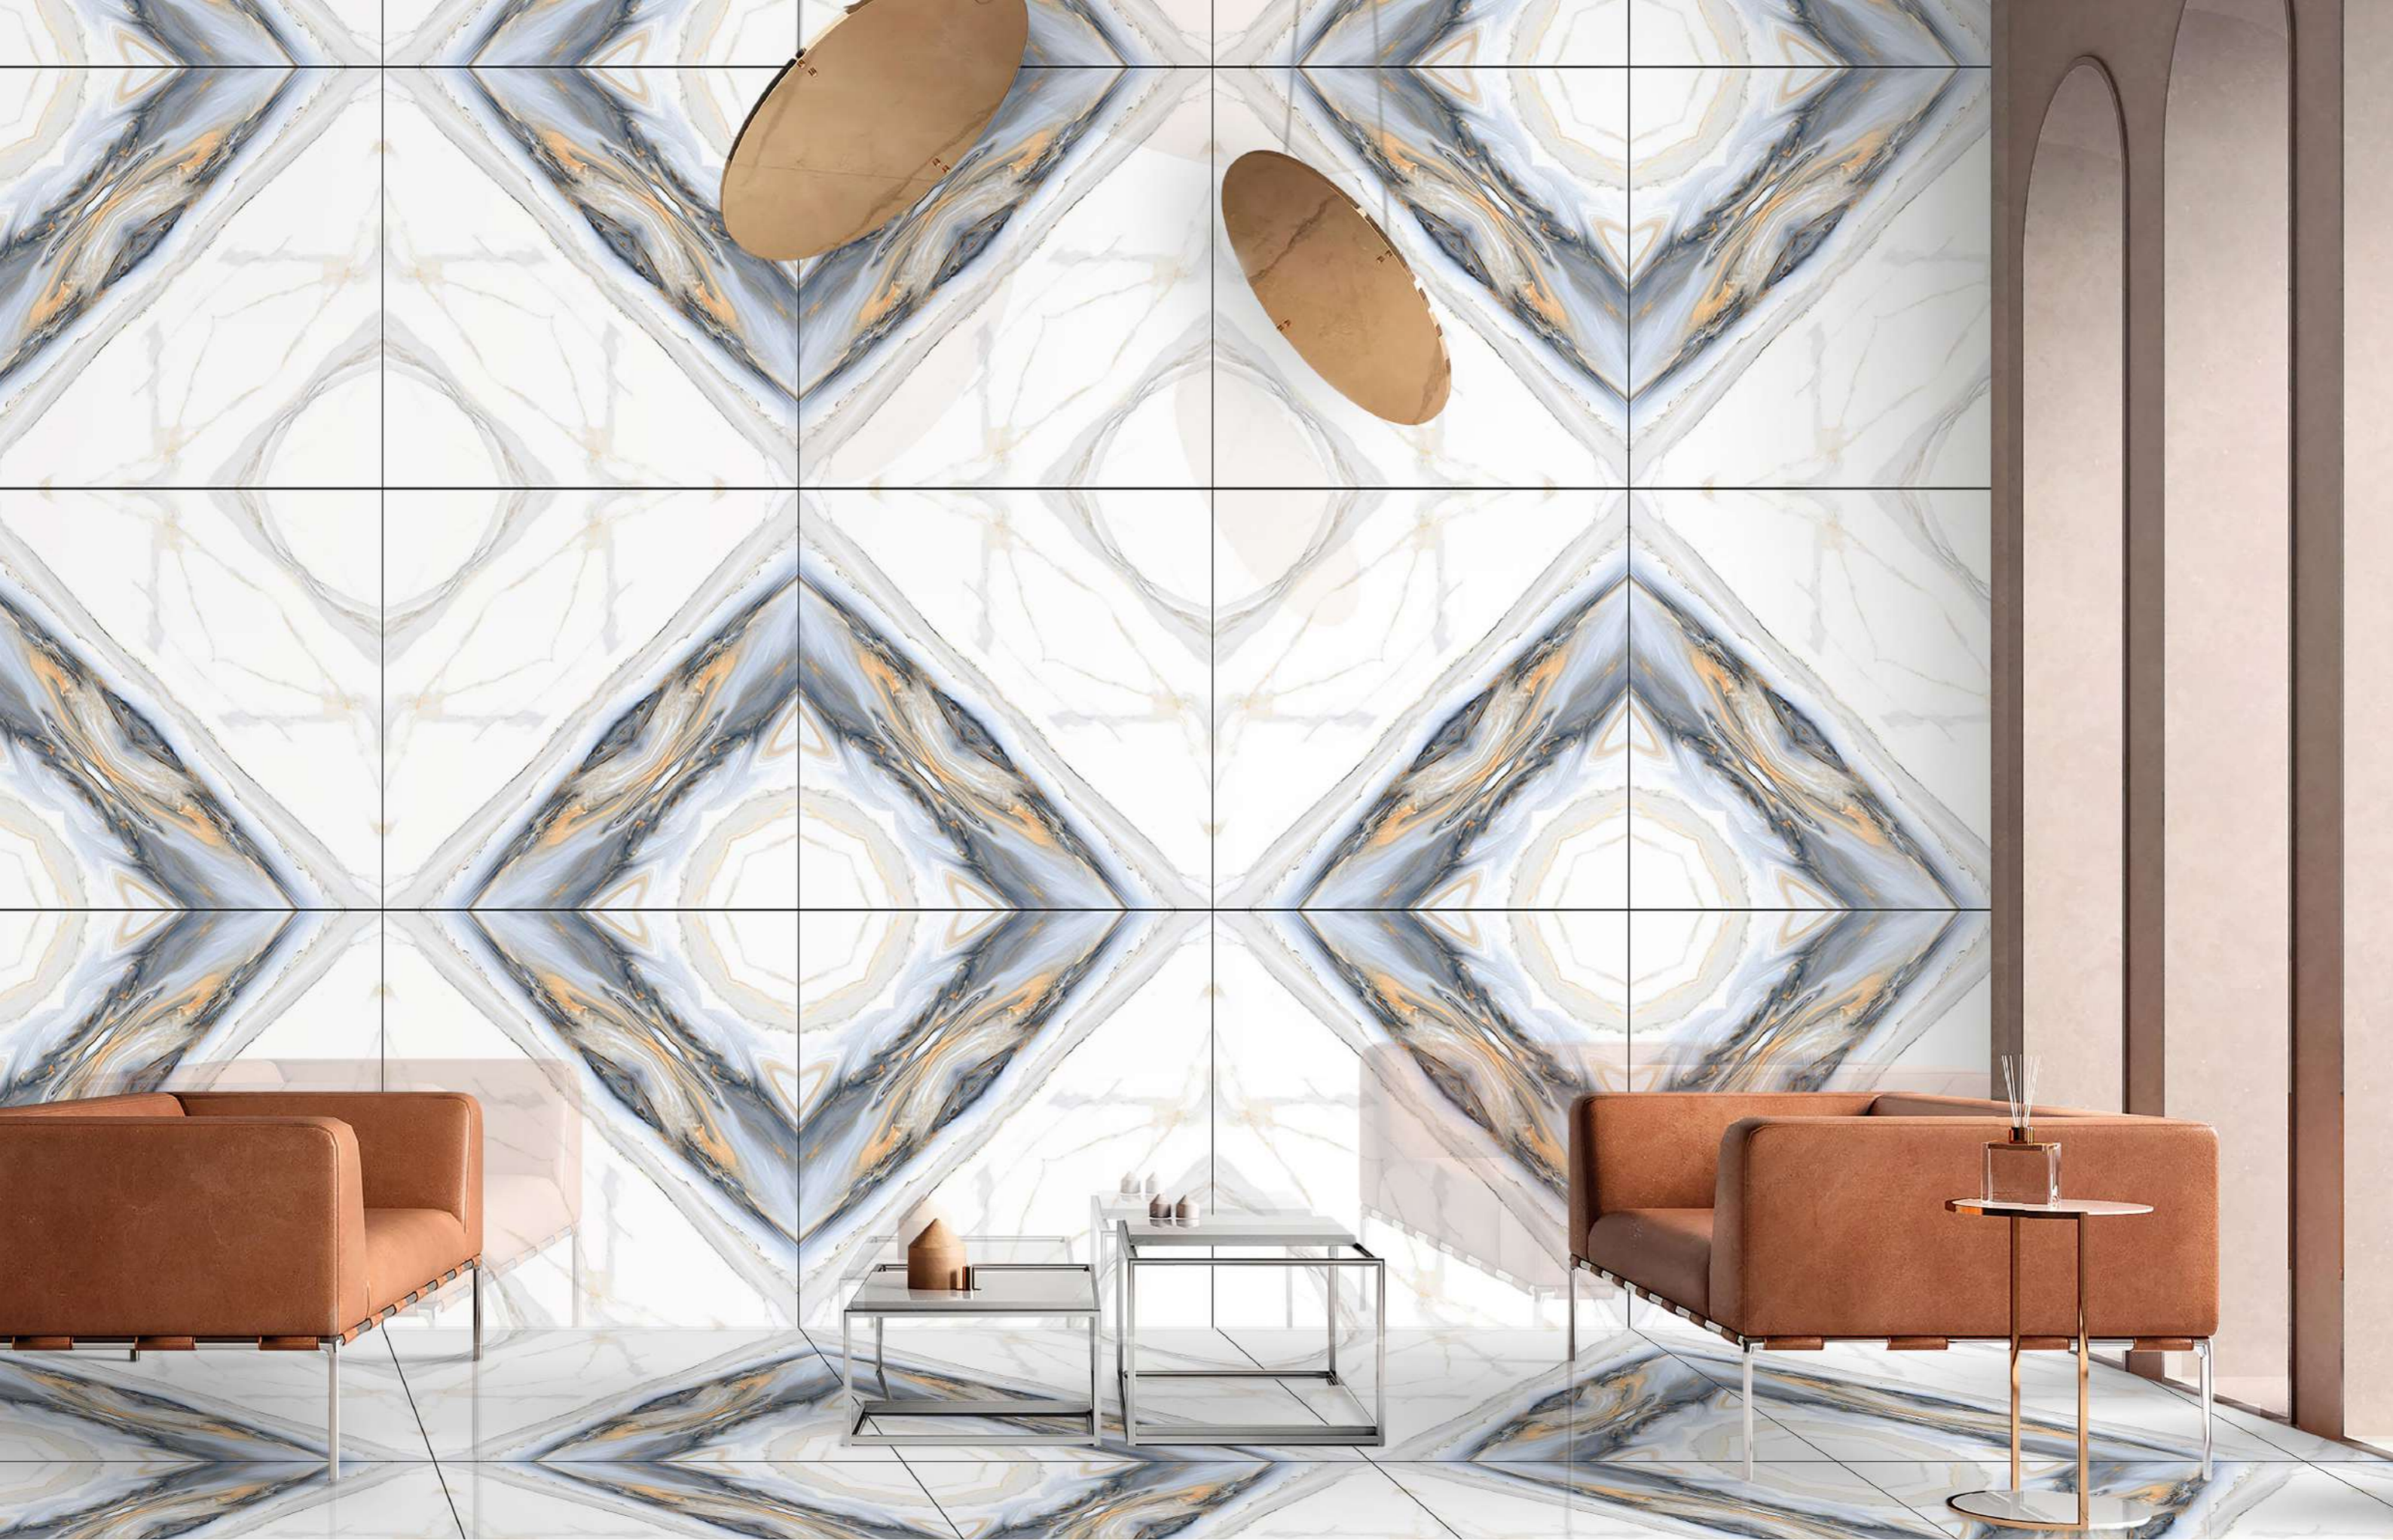

Design Preview /
▶ **BM-S46**

**Technical
Characteristics**