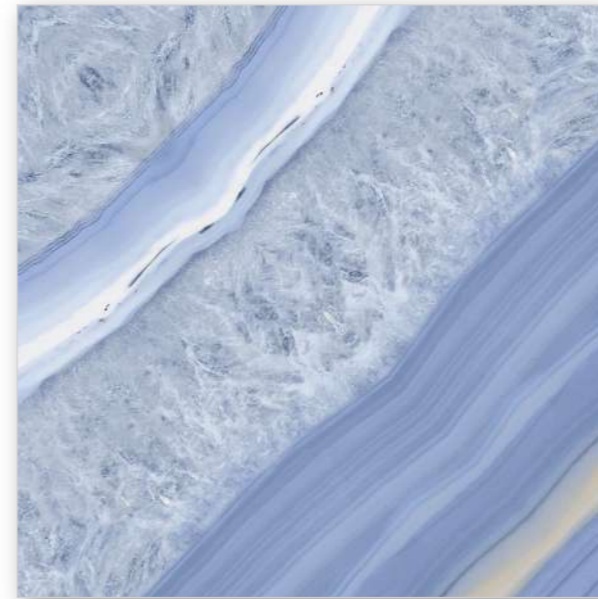

SYMPHONY OF SYMMETRY

Model

BM-S10

600X
600MM

Finish / **Glossy Polished**

Colour / **Classic**

Design / **Book-Match**

4 Tiles ◀
Layout