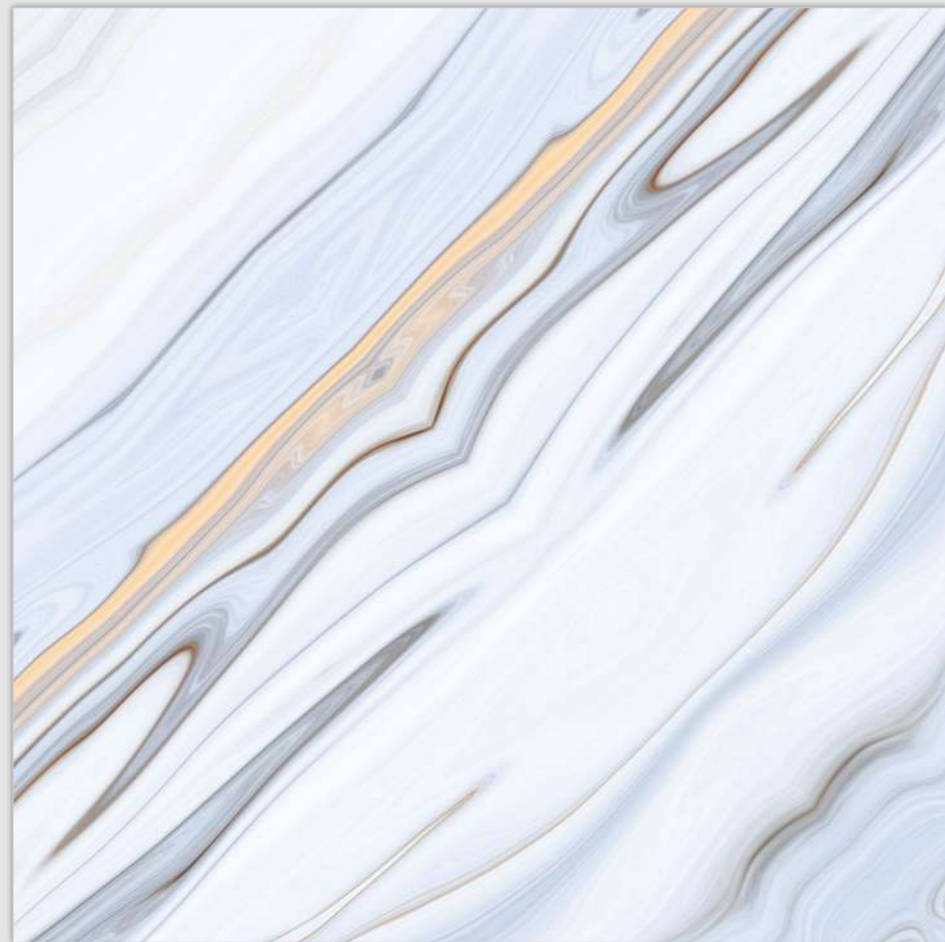

REFLECTA

SYMPHONY OF SYMMETRY

Model

BM-M4021

600X
600MM