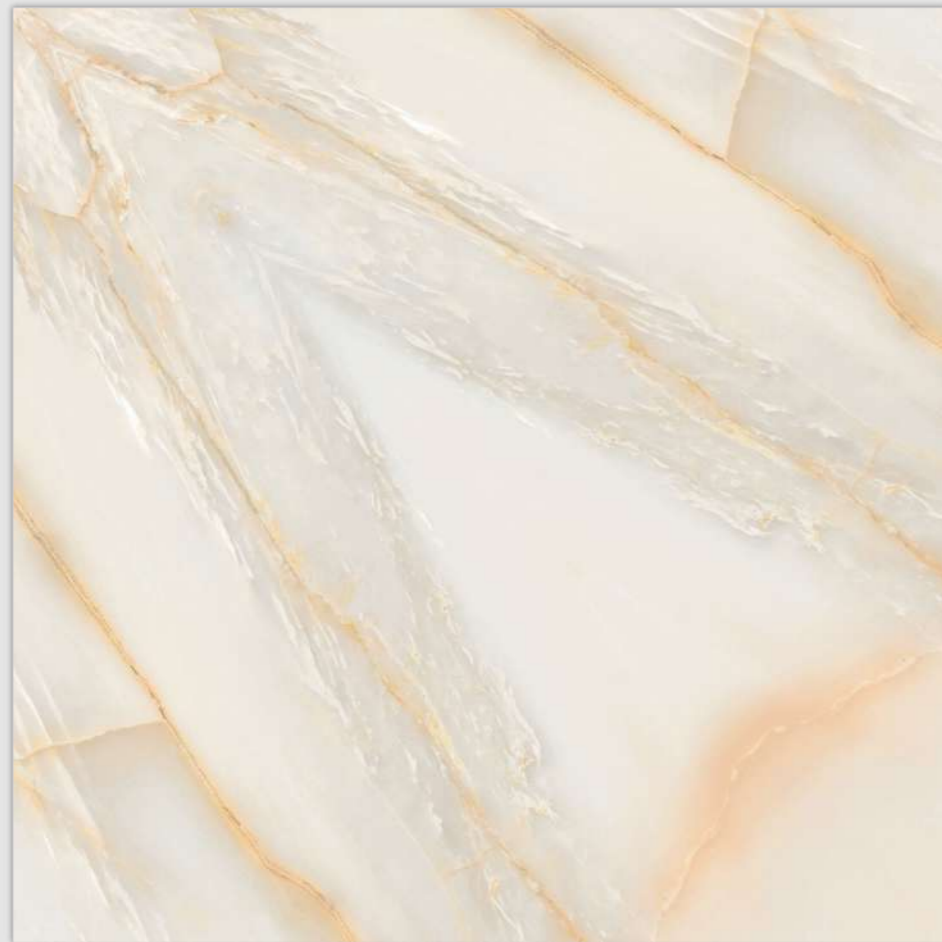

4 Tiles ◀
Layout

Design Preview /
▶ **BM-S46**

**Technical
Characteristics**

REFLECTA

SYMPHONY OF SYMMETRY

Model

BM-S48

**600X
600MM**