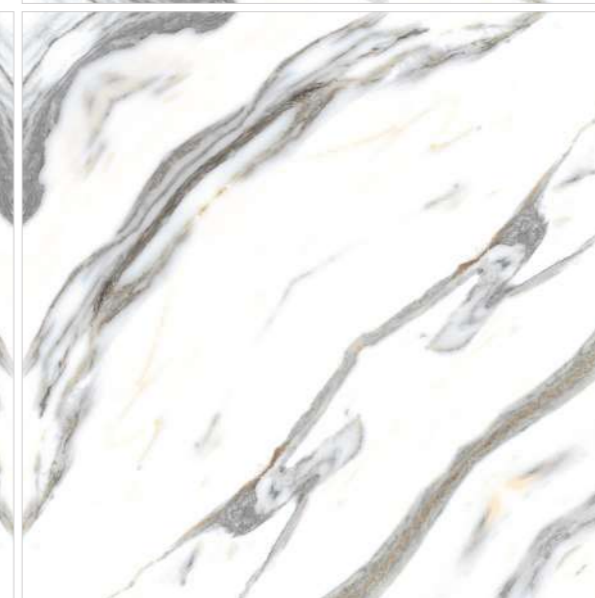

Finish / **Glossy Polished**

Colour / **Classic**

Design / **Book-Match**

4 Tiles ◀
Layout