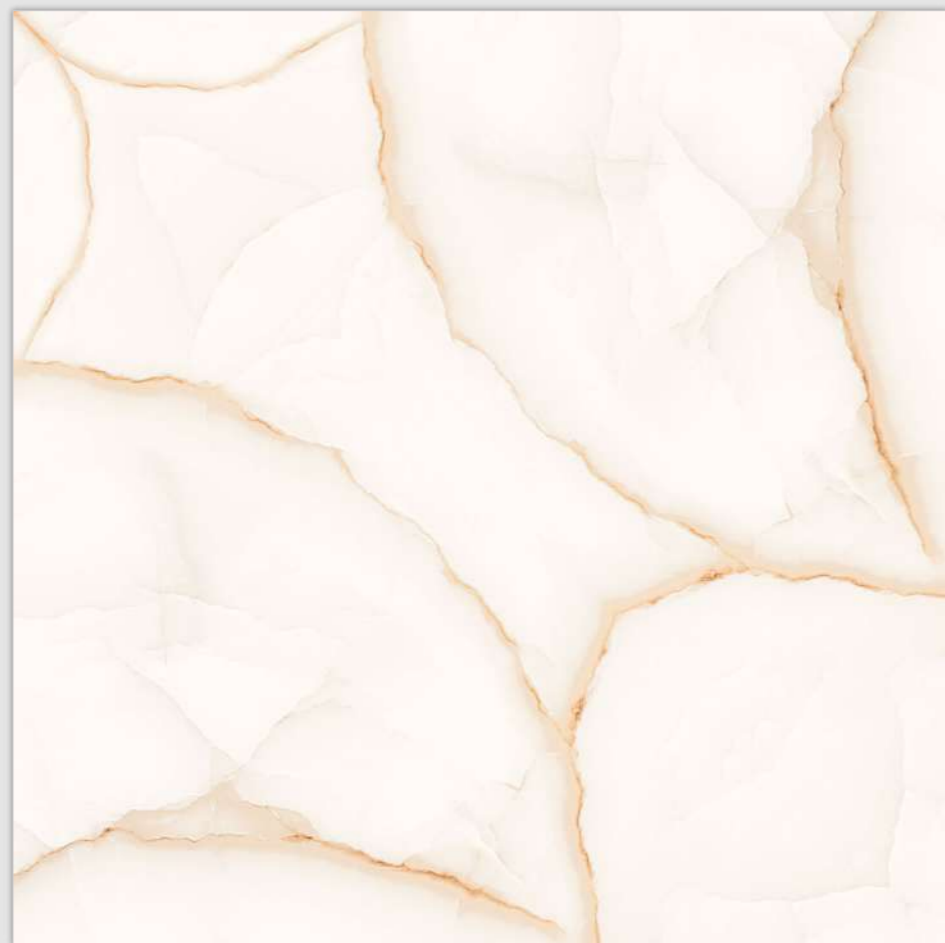

REFLECTA

SYMPHONY OF SYMMETRY

Model

BM-S47

600X
600MM