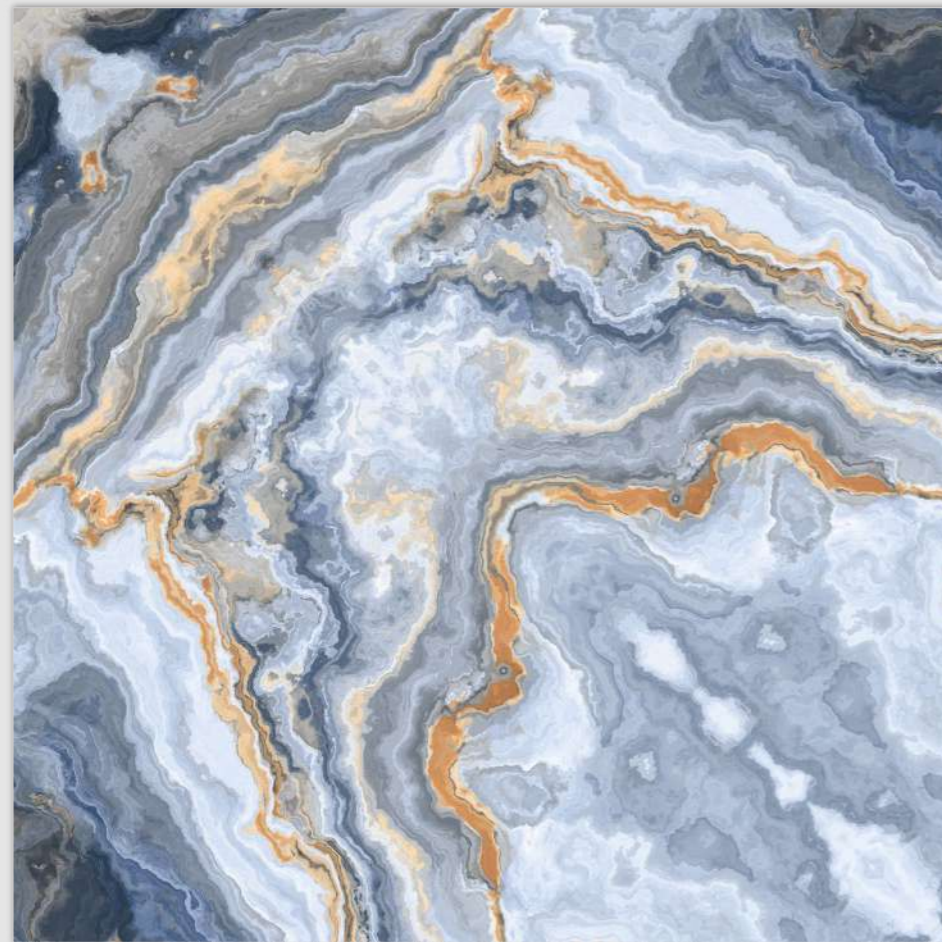

600X
600MM

Finish / **Glossy Polished**

Colour / **Classic**

Design / **Book-Match**

4 Tiles ◀
Layout

REFLECTA

SYMPHONY OF SYMMETRY

Model