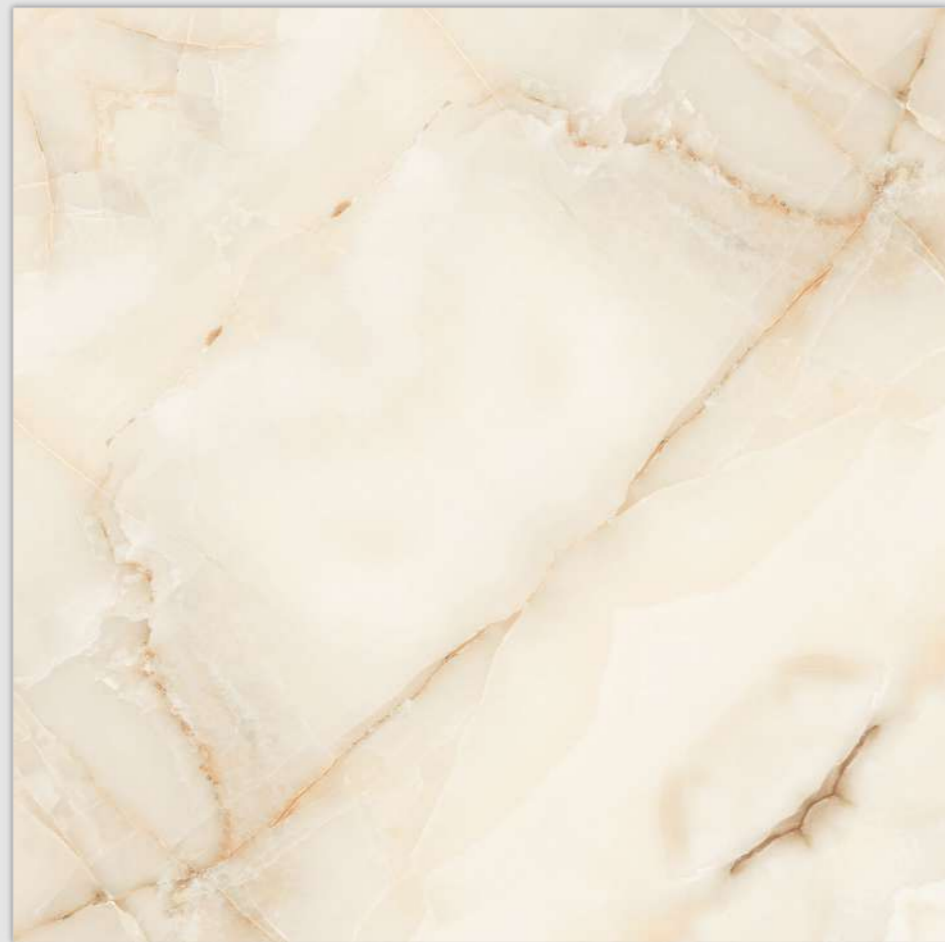

REFLECTA

SYMPHONY OF SYMMETRY

Model

BM-S17

600X
600MM