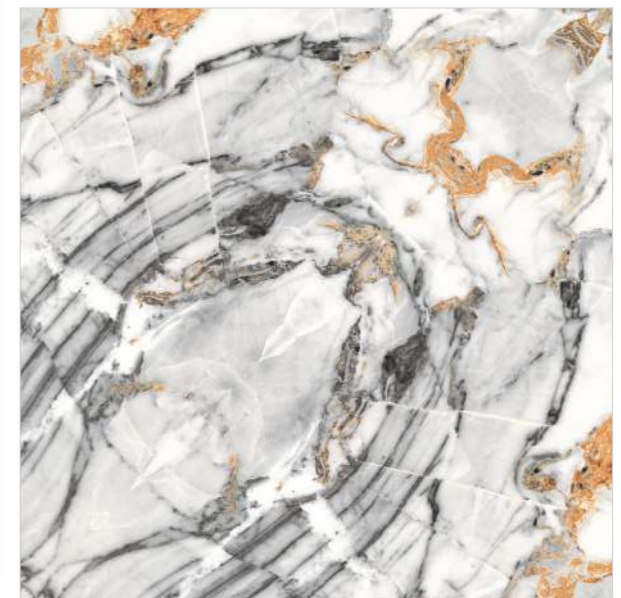

Finish / **Glossy Polished**

Colour / **Classic**

Design / **Book-Match**

4 Tiles ◀
Layout