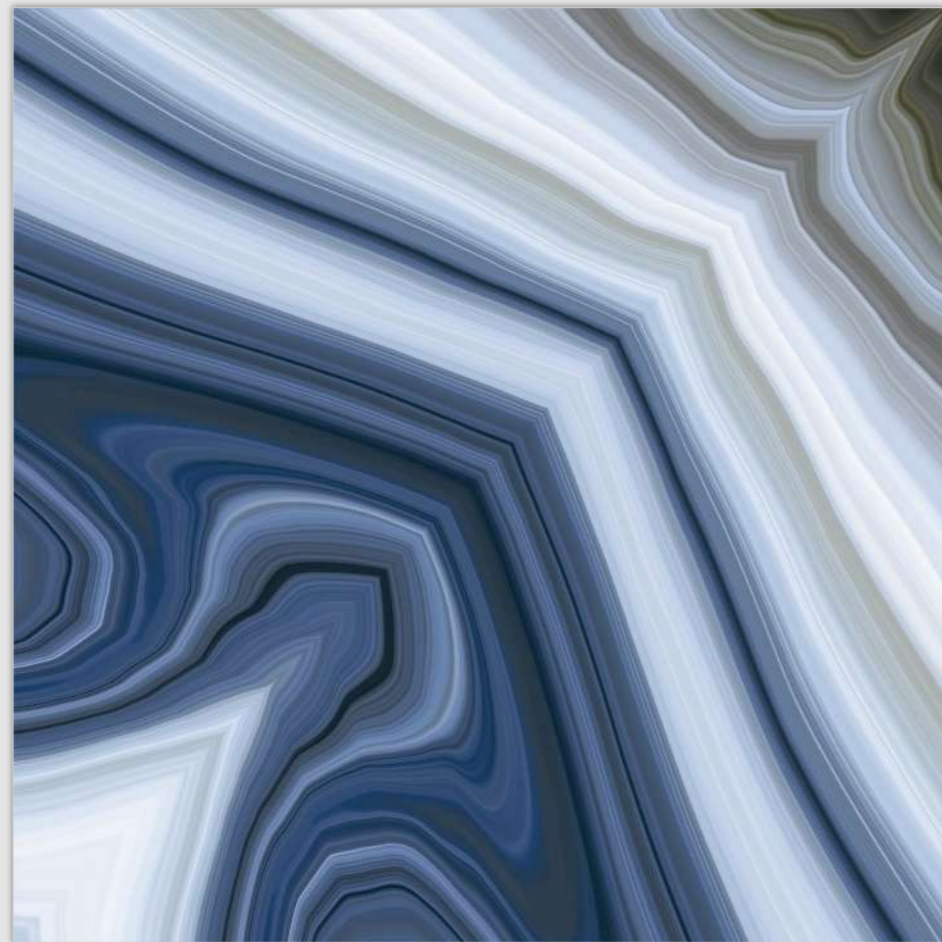

Model

BM-MIRROR 16

600X
600MM

Finish / Glossy Polished

Colour / Classic

Design / Book-Match

4 Tiles
Layout

REFLECTA