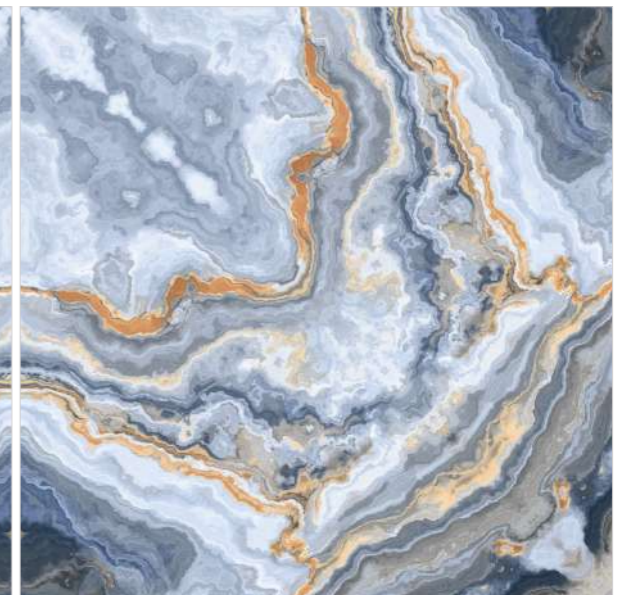

Finish / Glossy Polished

Colour / Classic

Design / Book-Match

4 Tiles
Layout