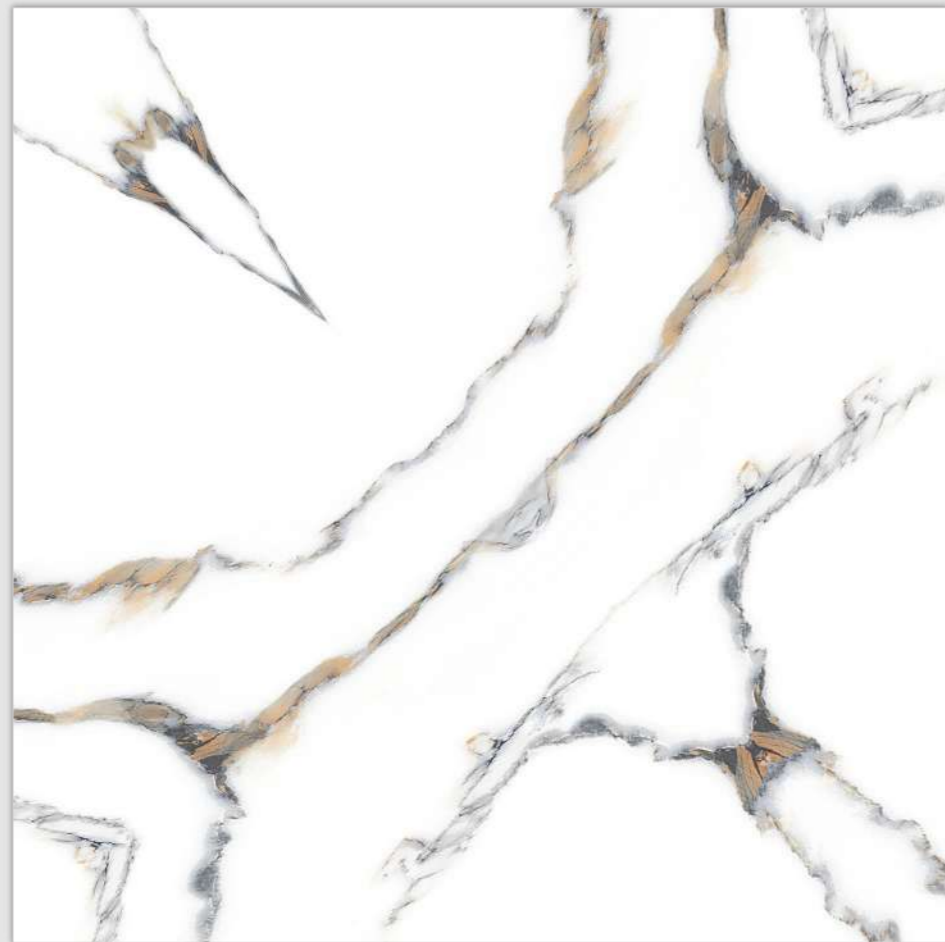

REFLECTA

SYMPHONY OF SYMMETRY

Model

BM-MYSTIC DECOR

600X
600MM