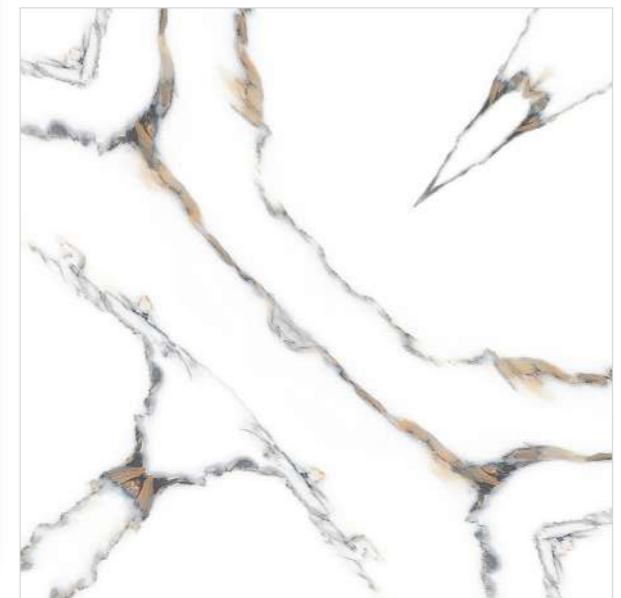

Finish / Glossy Polished

Colour / Classic

Design / Book-Match

4 Tiles
Layout