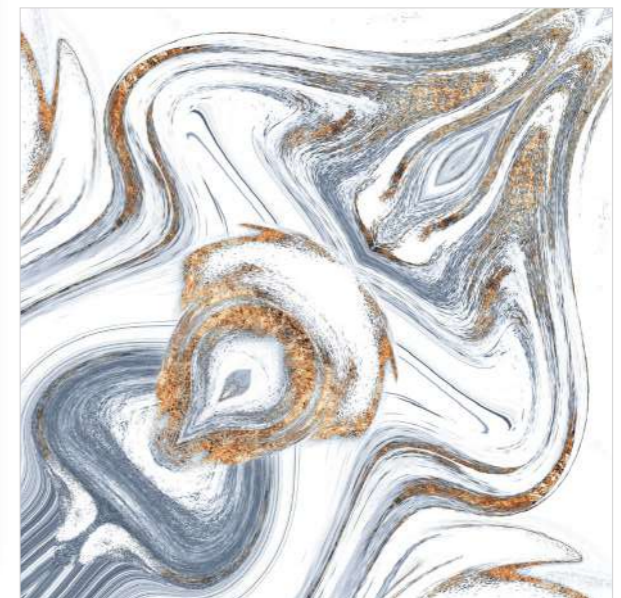

Finish / Glossy Polished

Colour / Classic

Design / Book-Match

4 Tiles
Layout