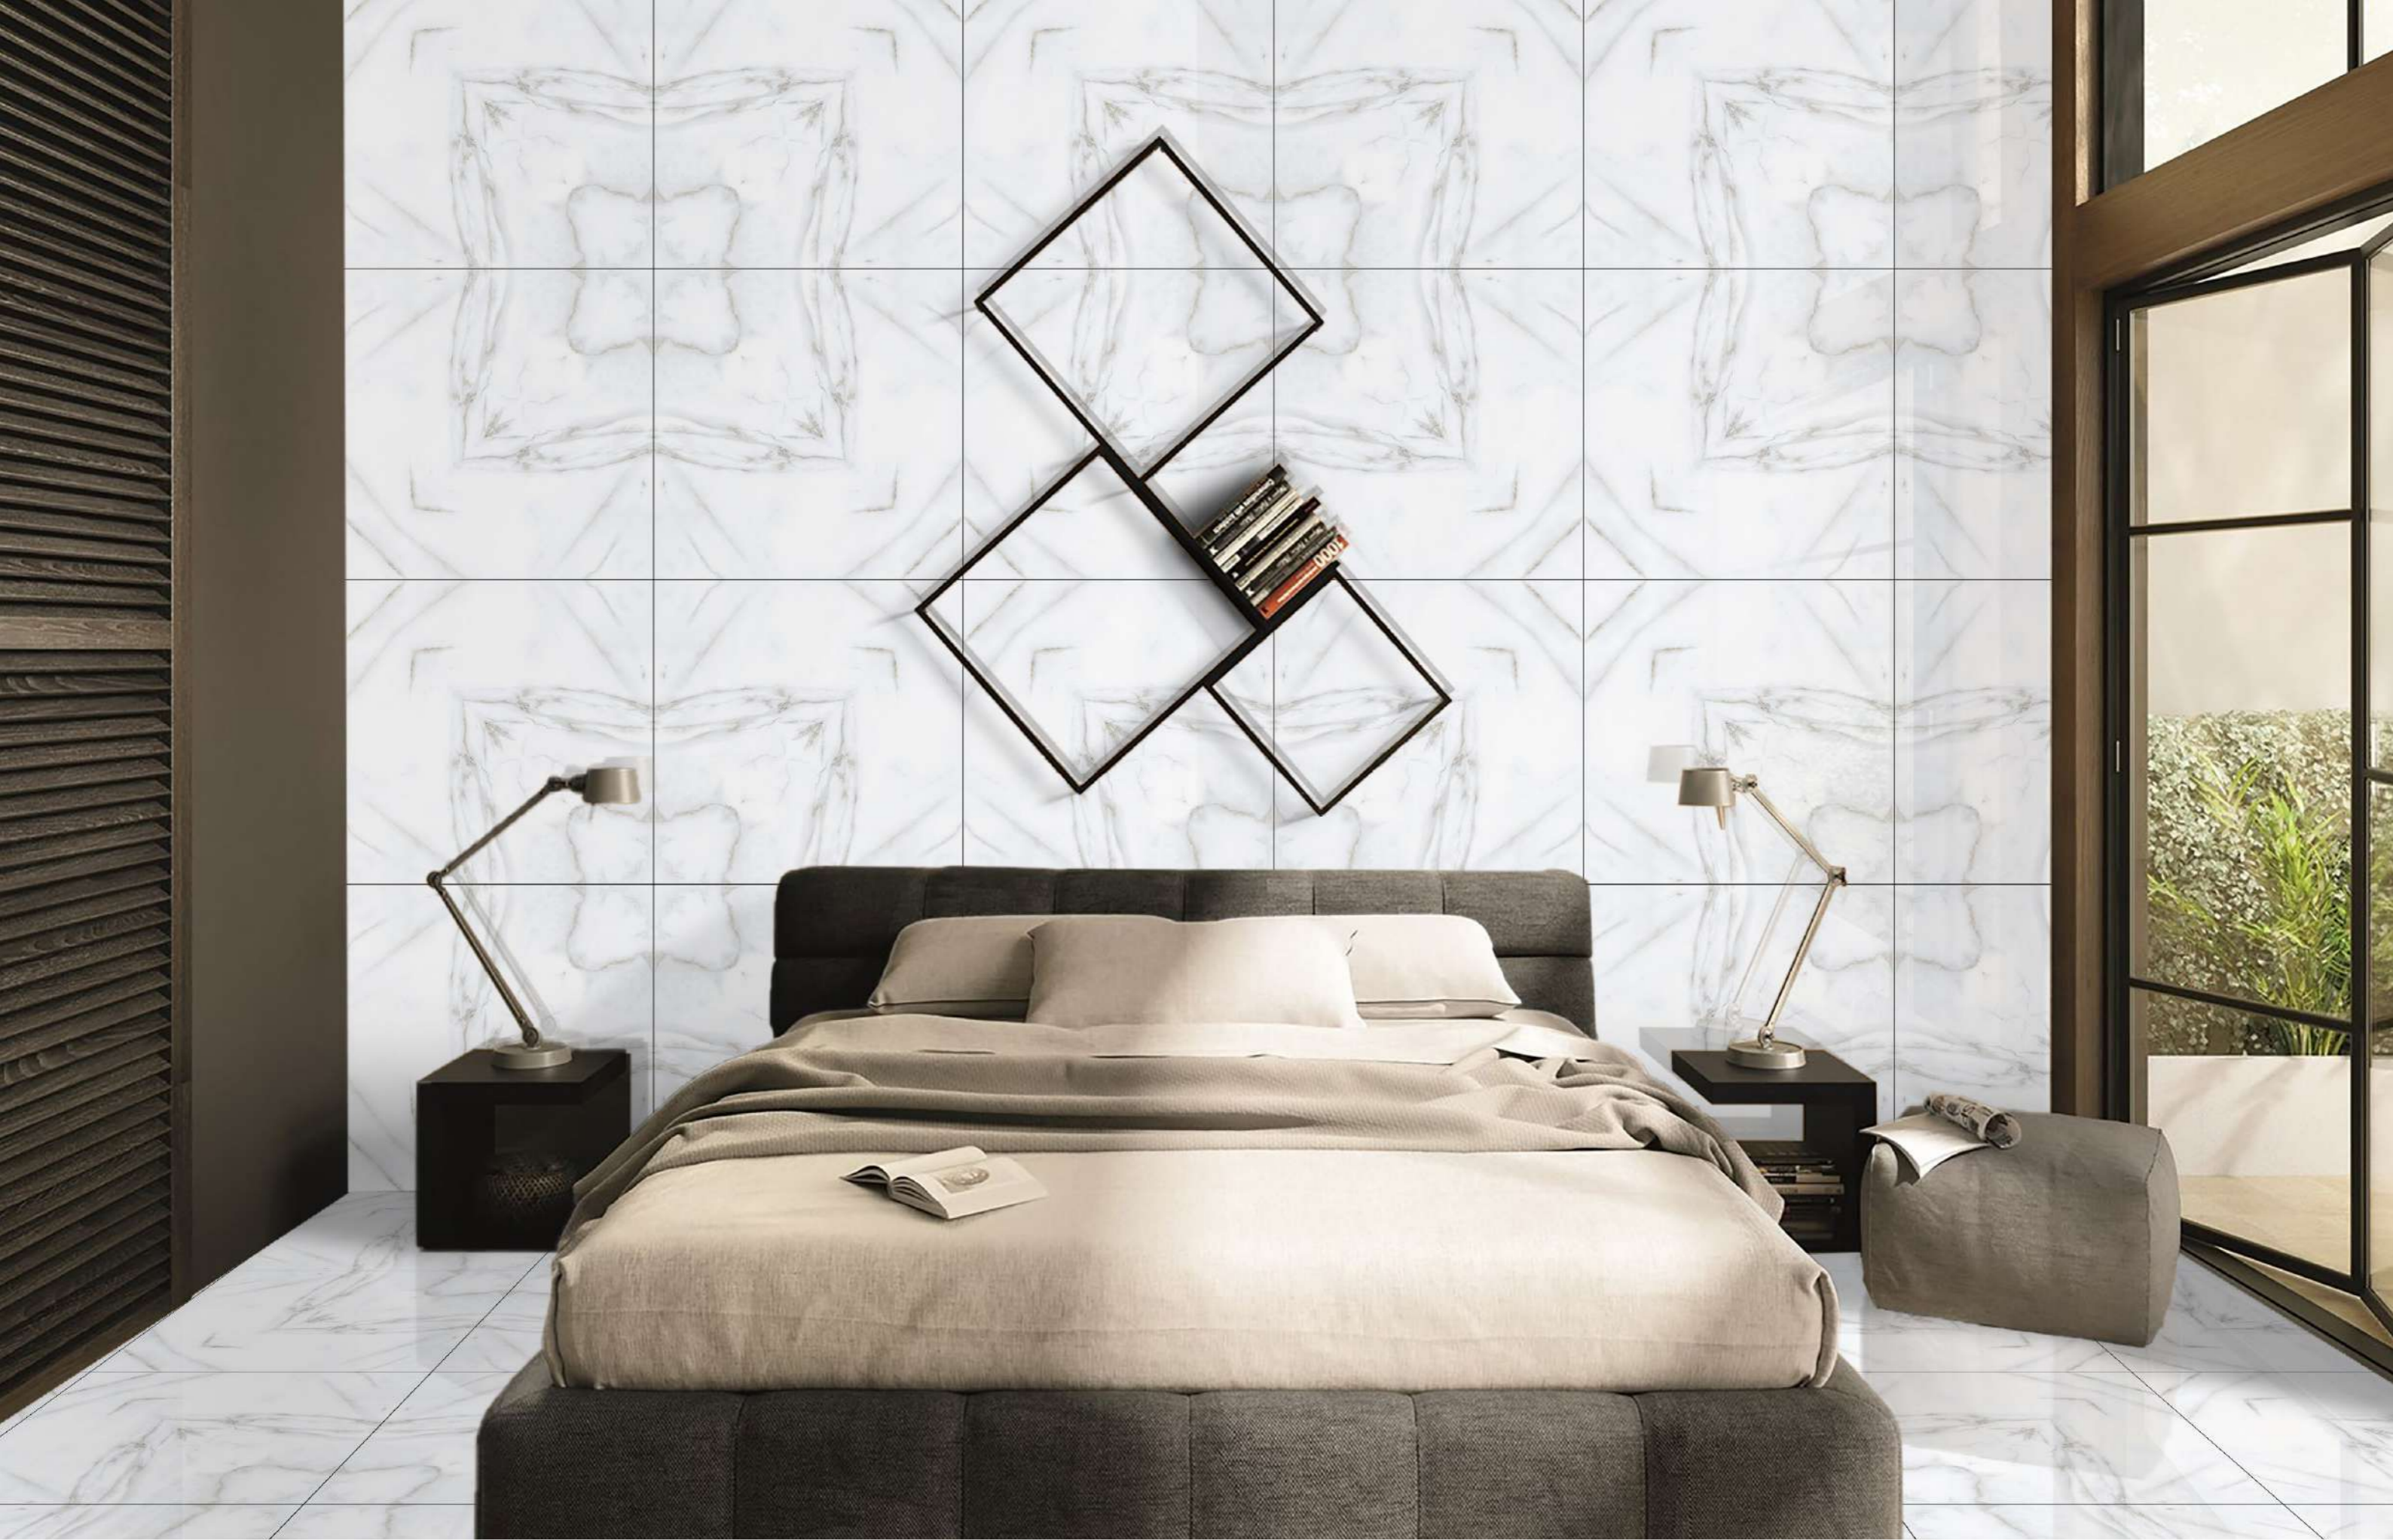

Design Preview /
▶ **BM-S12**

**Technical
Characteristics**