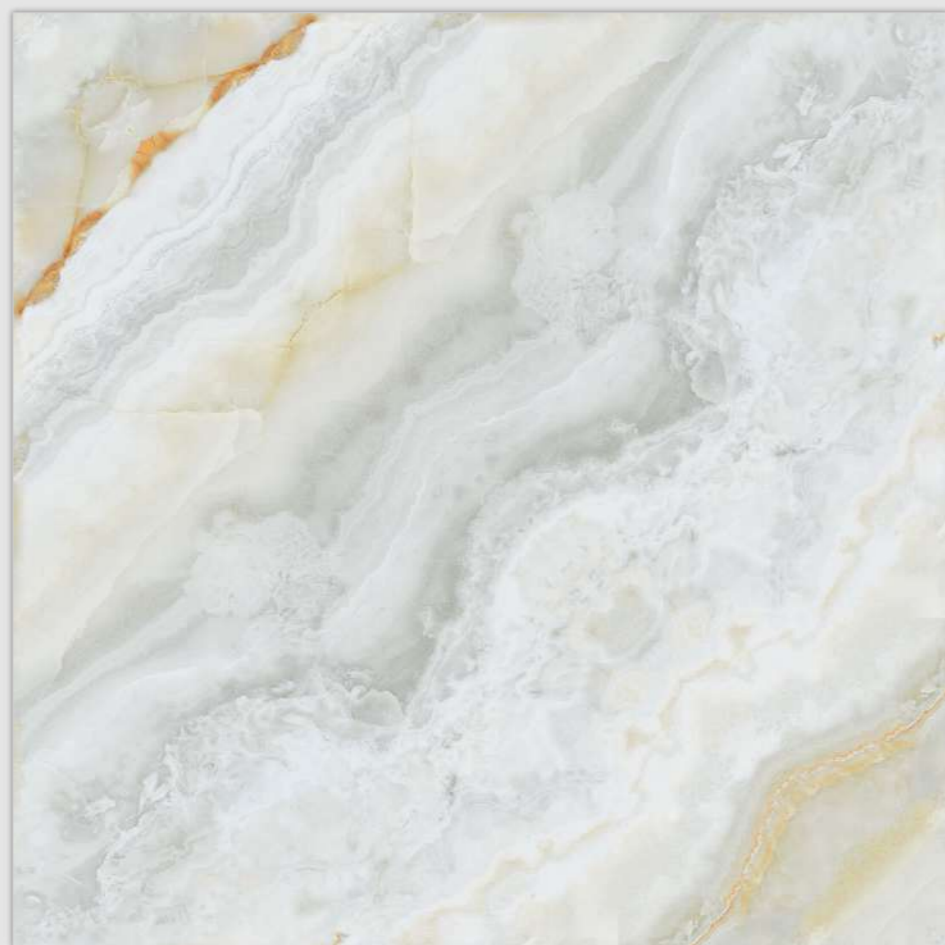

REFLECTA

SYMPHONY OF SYMMETRY

Model

BM-S51

600X
600MM