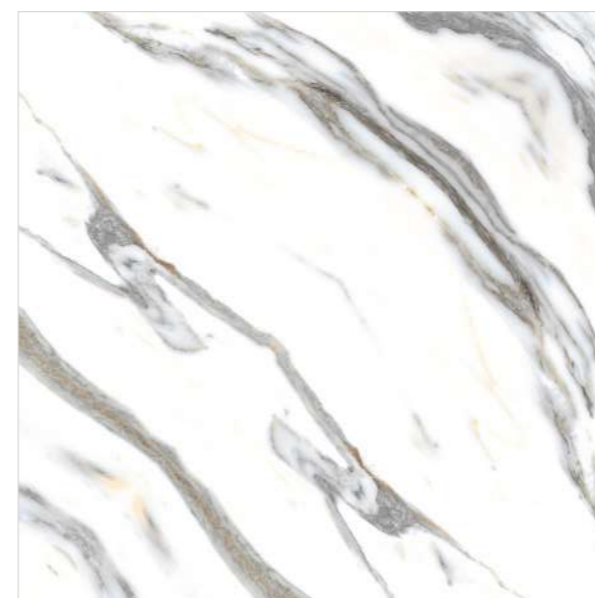

Finish / **Glossy Polished**

Colour / **Classic**

Design / **Book-Match**

4 Tiles ◀
Layout