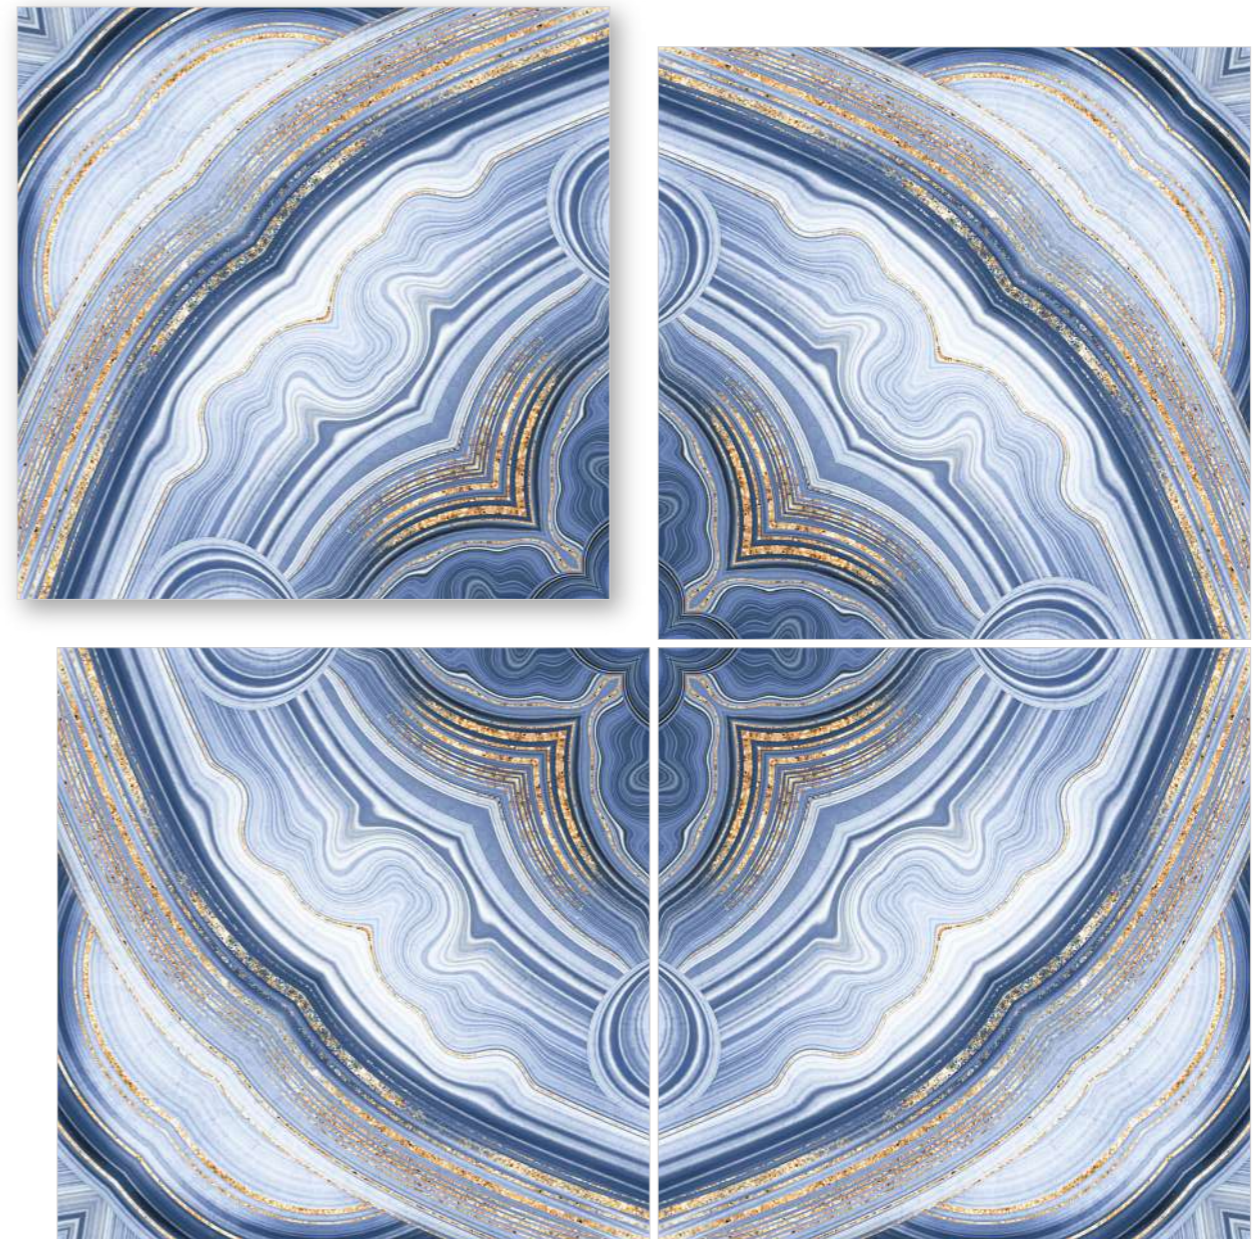

Finish / Glossy Polished

Colour / Classic

Design / Book-Match

4 Tiles
Layout