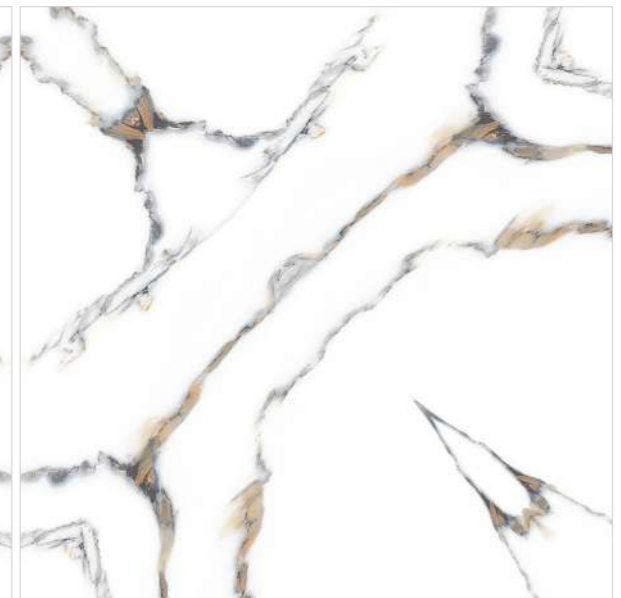

Finish / Glossy Polished

Colour / Classic

Design / Book-Match

4 Tiles
Layout