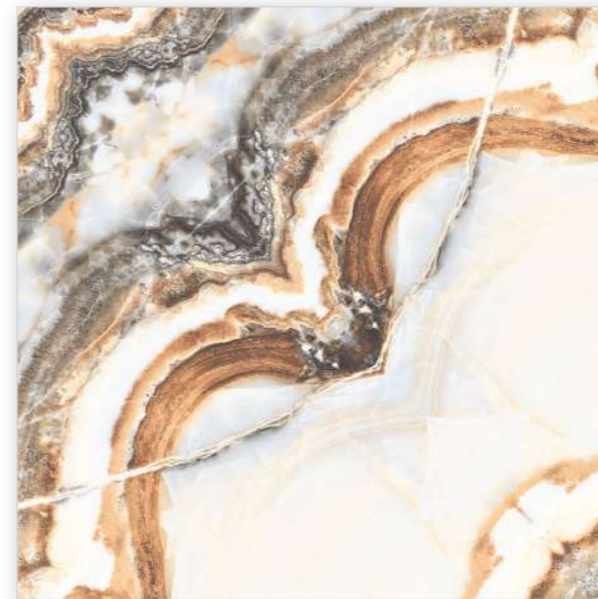

Finish / Glossy Polished

Colour / Classic

Design / Book-Match

4 Tiles
Layout