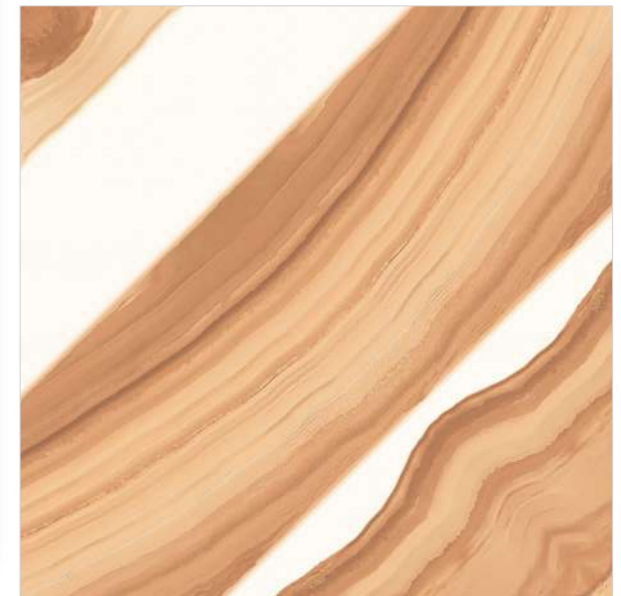

**Technical
Characteristics**

REFLECTA

SYMPHONY OF SYMMETRY

Model

**BM-FLURRY
BROWN**

**600X
600MM**

Finish / **Glossy Polished**

Colour / **Classic**