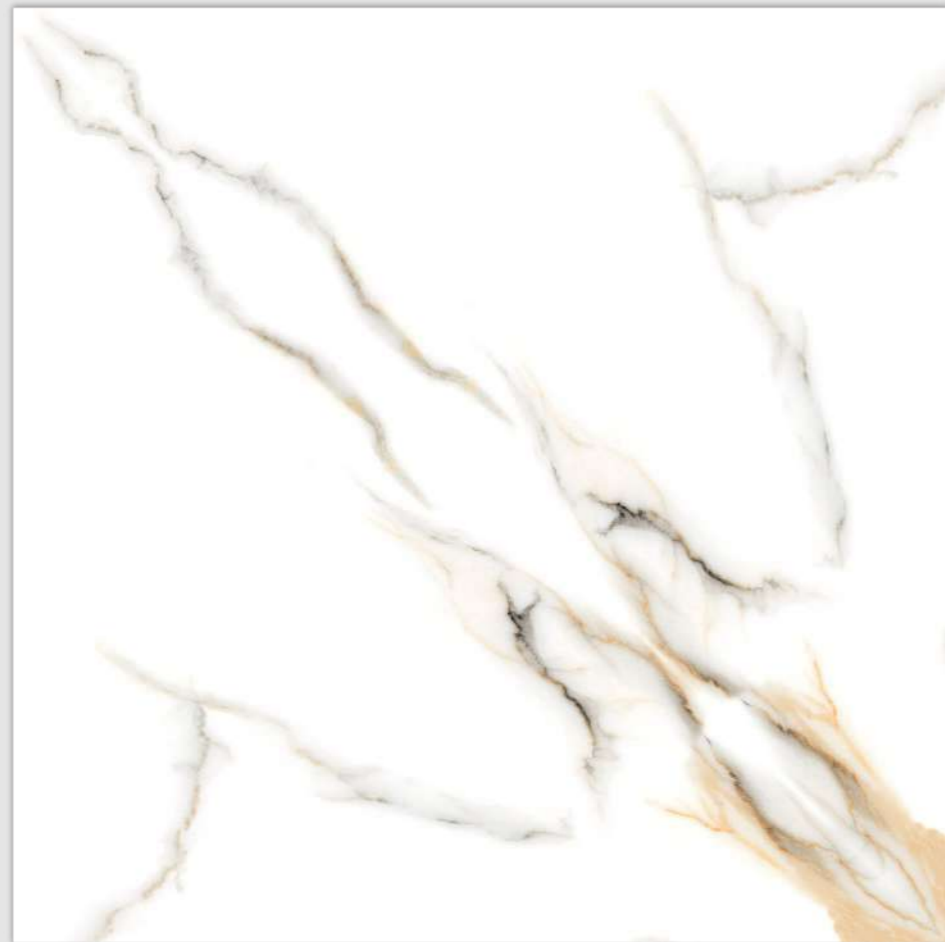

REFLECTA

SYMPHONY OF SYMMETRY

Model

BM-S23

600X
600MM