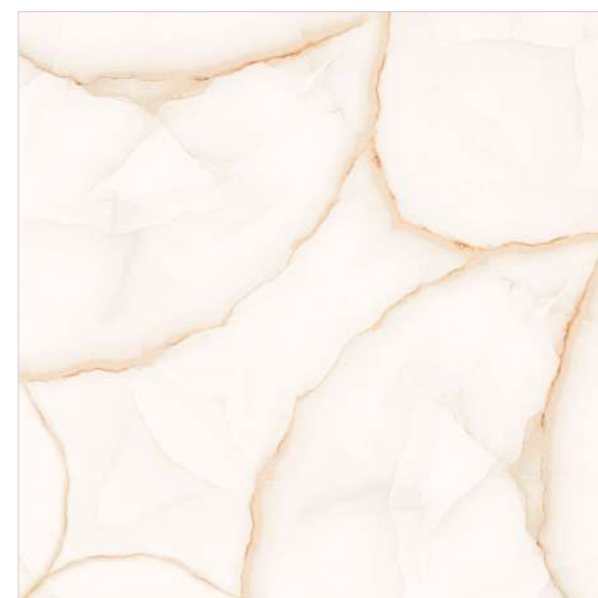

REFLECTA

SYMPHONY OF SYMMETRY

Model

BM-S47

600X
600MM

Finish / **Glossy Polished**

Colour / **Classic**

Design / **Book-Match**