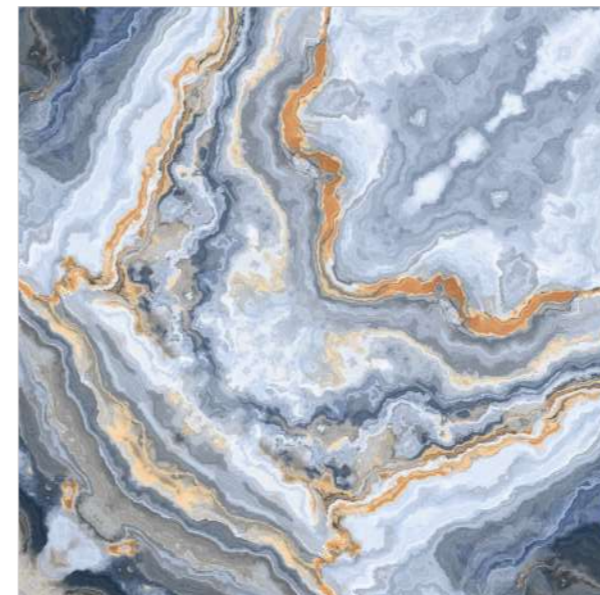

Finish / Glossy Polished

Colour / Classic

Design / Book-Match

4 Tiles
Layout