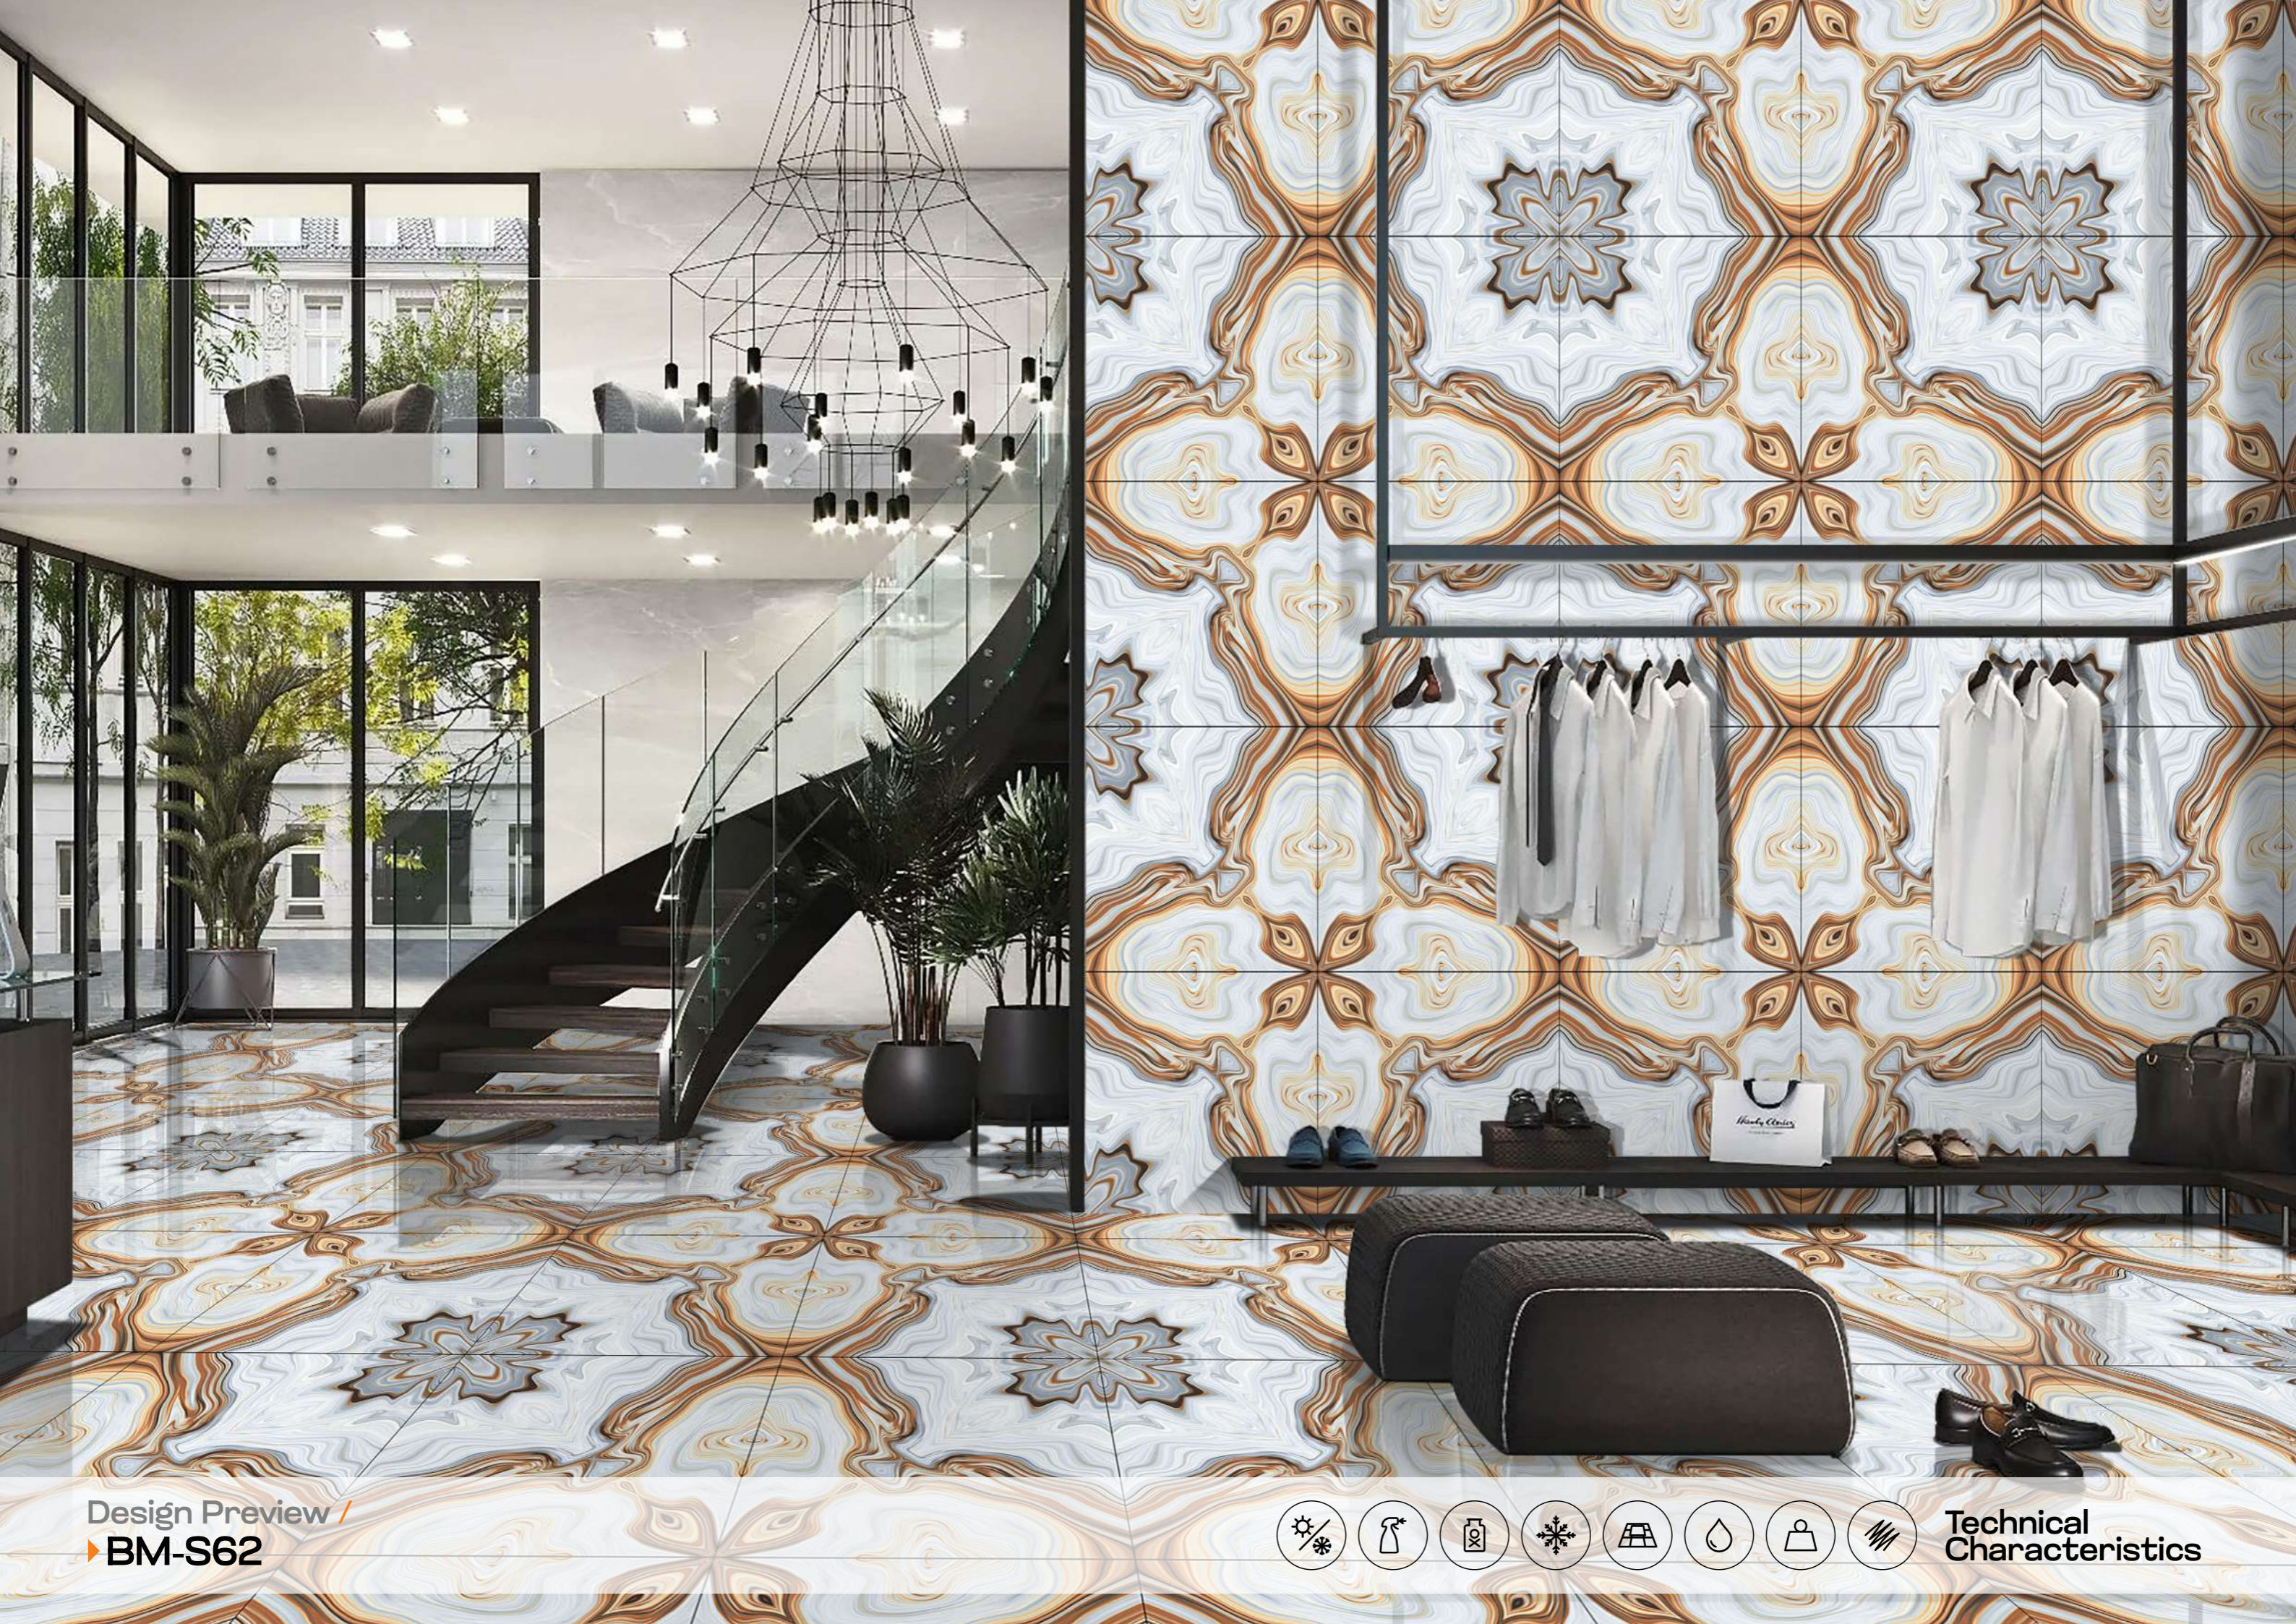

SYMPHONY OF SYMMETRY

Model

BM-S62

600X
600MM

Finish / **Glossy Polished**

Colour / **Classic**

Design / **Book-Match**

4 Tiles ◀
Layout