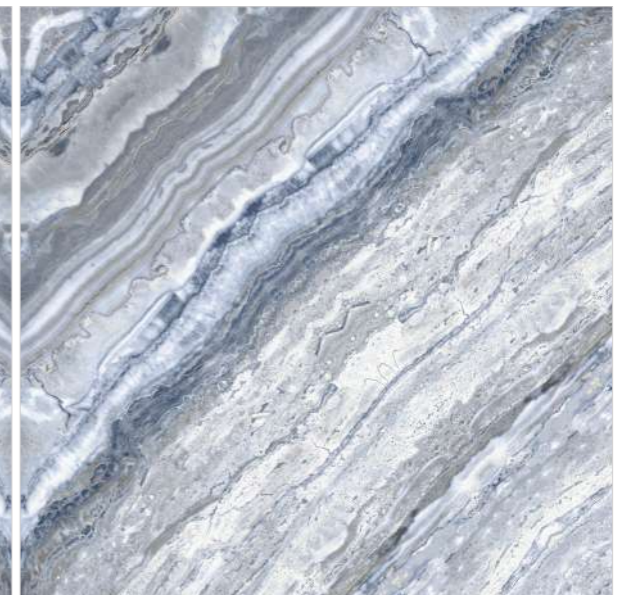

Colour / **Classic**

Design / **Book-Match**

4 Tiles ◀
Layout

REFLECTA

SYMPHONY OF SYMMETRY

Model

BM-01-0284

600X
600MM