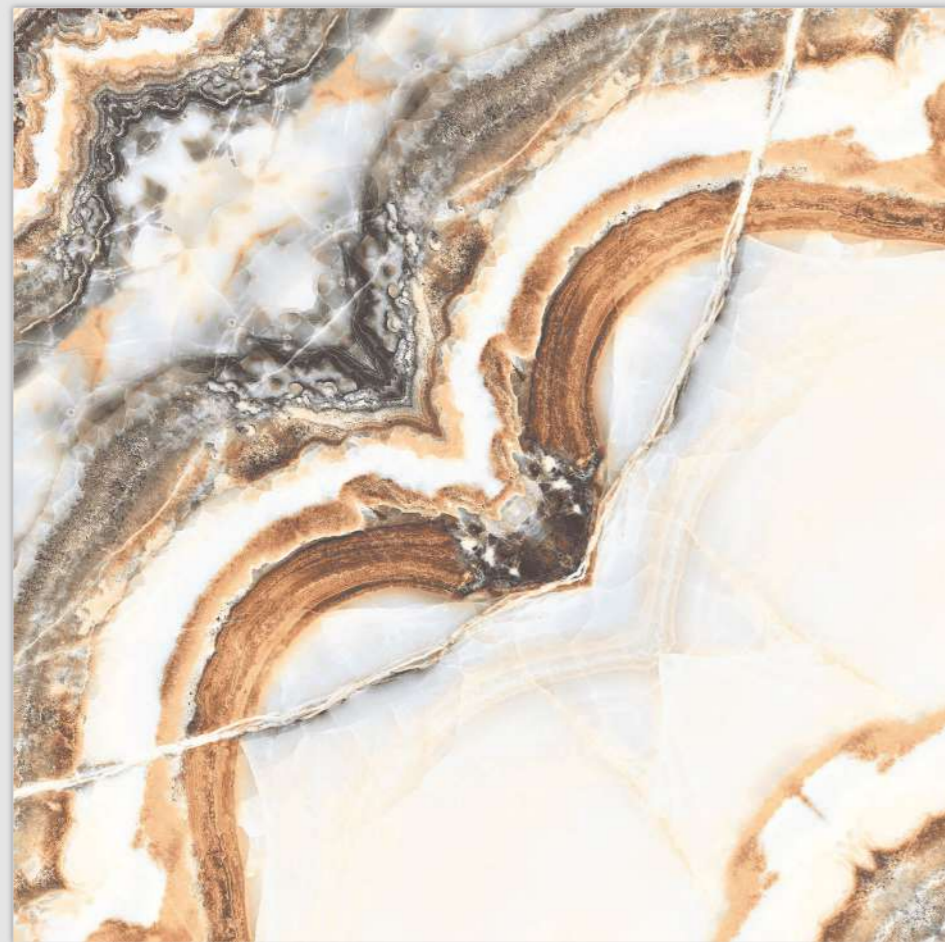

REFLECTA

SYMPHONY OF SYMMETRY

Model

BM-ANGEL DUST

600X
600MM