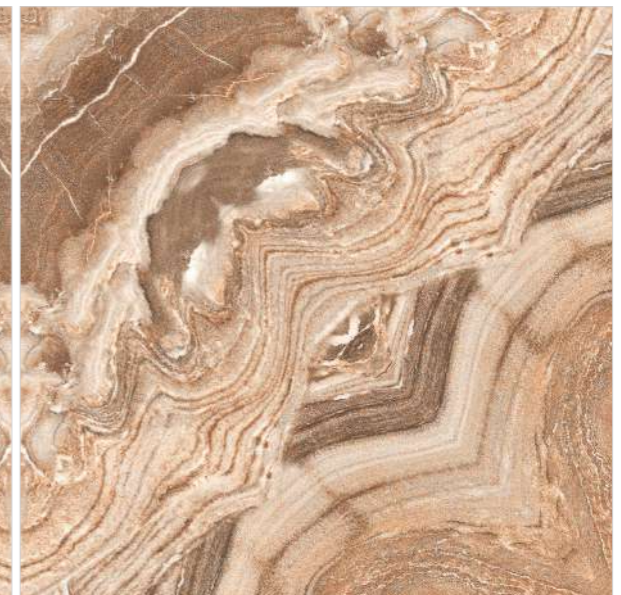

Finish / **Glossy Polished**

Colour / **Classic**

Design / **Book-Match**

4 Tiles ◀
Layout