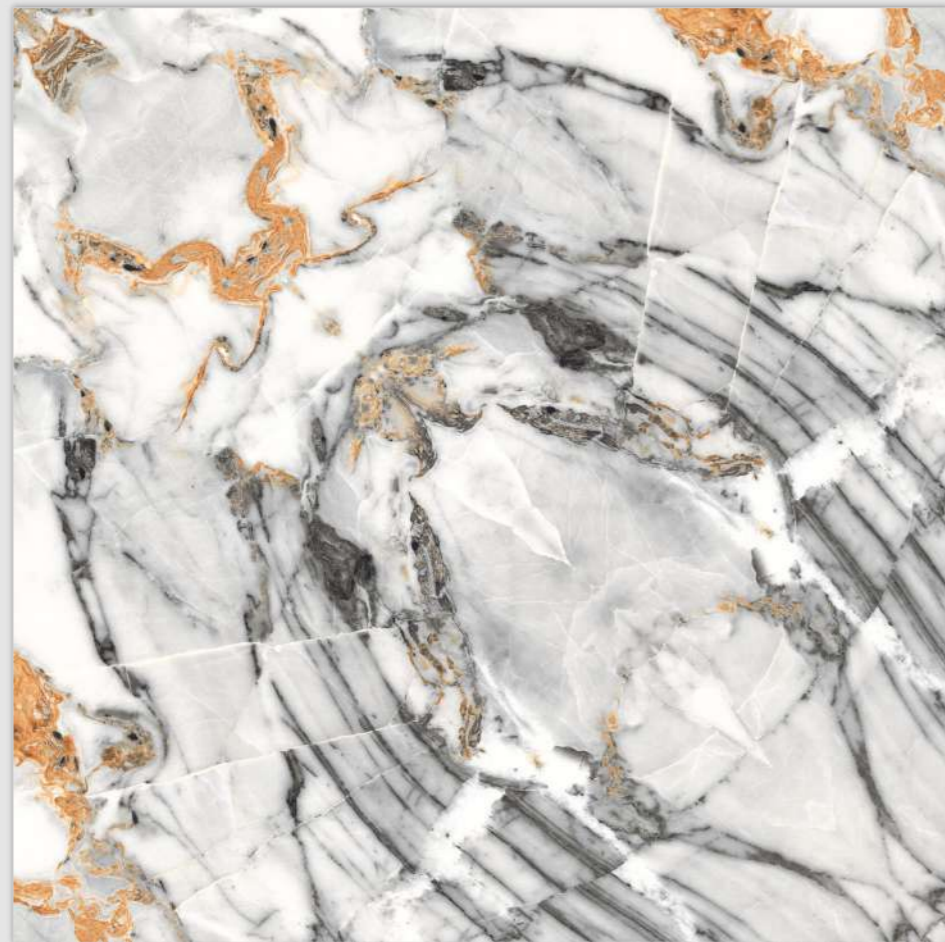

Finish / **Glossy Polished**

Colour / **Classic**

Design / **Book-Match**

4 Tiles ◀
Layout

Design Preview /
▶ **BM-S44**

**Technical
Characteristics**

REFLECTA

SYMPHONY OF SYMMETRY