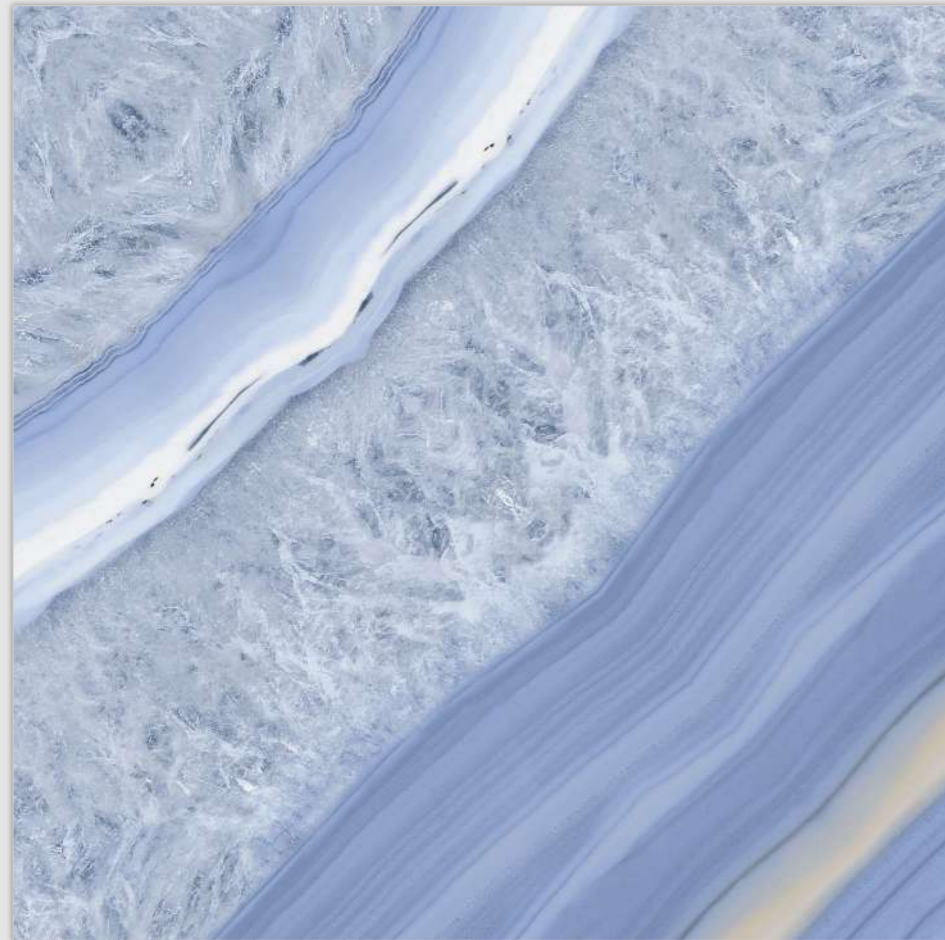

SYMPHONY OF SYMMETRY

Model

BM-S10

600X
600MM

Finish / **Glossy Polished**

Colour / **Classic**

Design / **Book-Match**

4 Tiles ◀
Layout