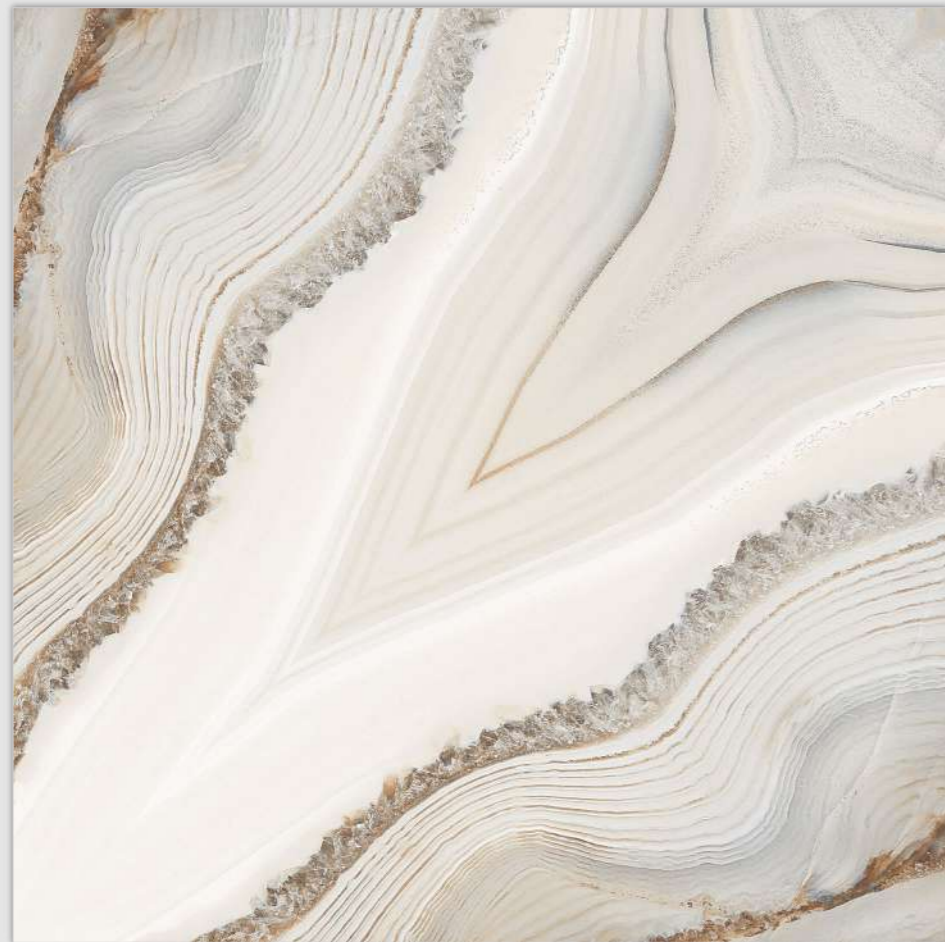

REFLECTA

SYMPHONY OF SYMMETRY

Model

BM-S25

600X
600MM