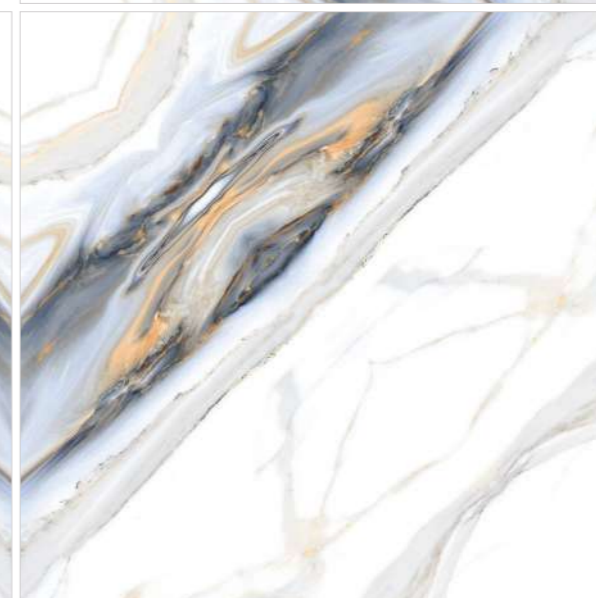

Finish / **Glossy Polished**

Colour / **Classic**

Design / **Book-Match**

4 Tiles ◀
Layout