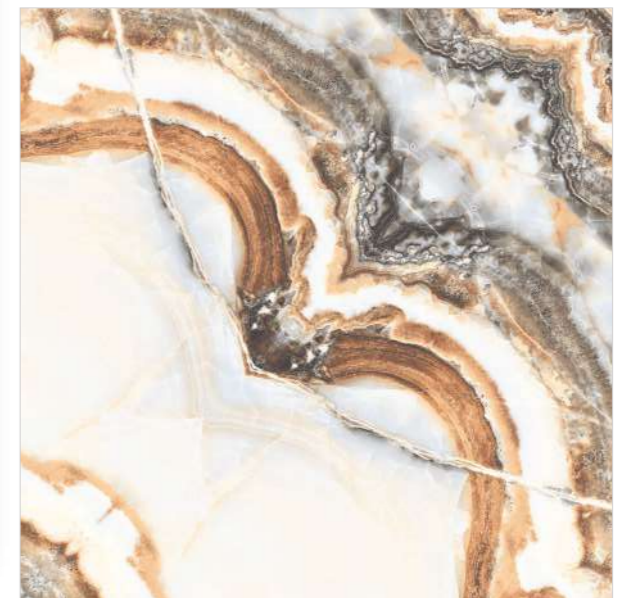

Finish / Glossy Polished

Colour / Classic

Design / Book-Match

4 Tiles
Layout