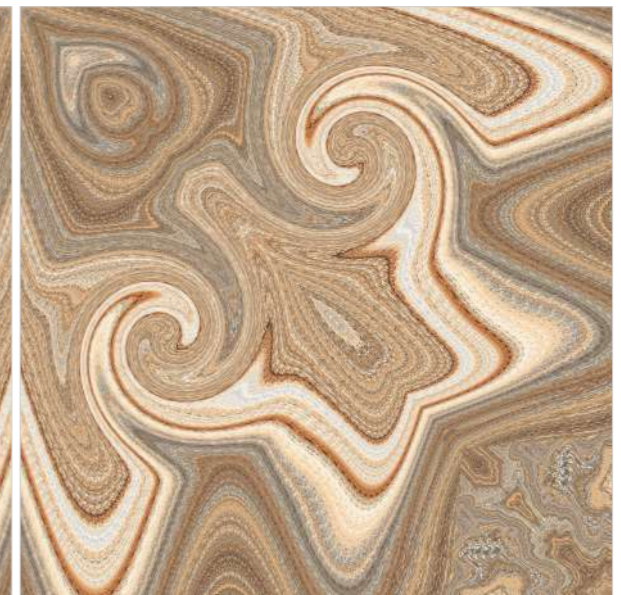

4 Tiles ◀
Layout

REFLECTA

SYMPHONY OF SYMMETRY

Model

BM-S38

**600X
600MM**

Finish / **Glossy Polished**

Colour / **Classic**