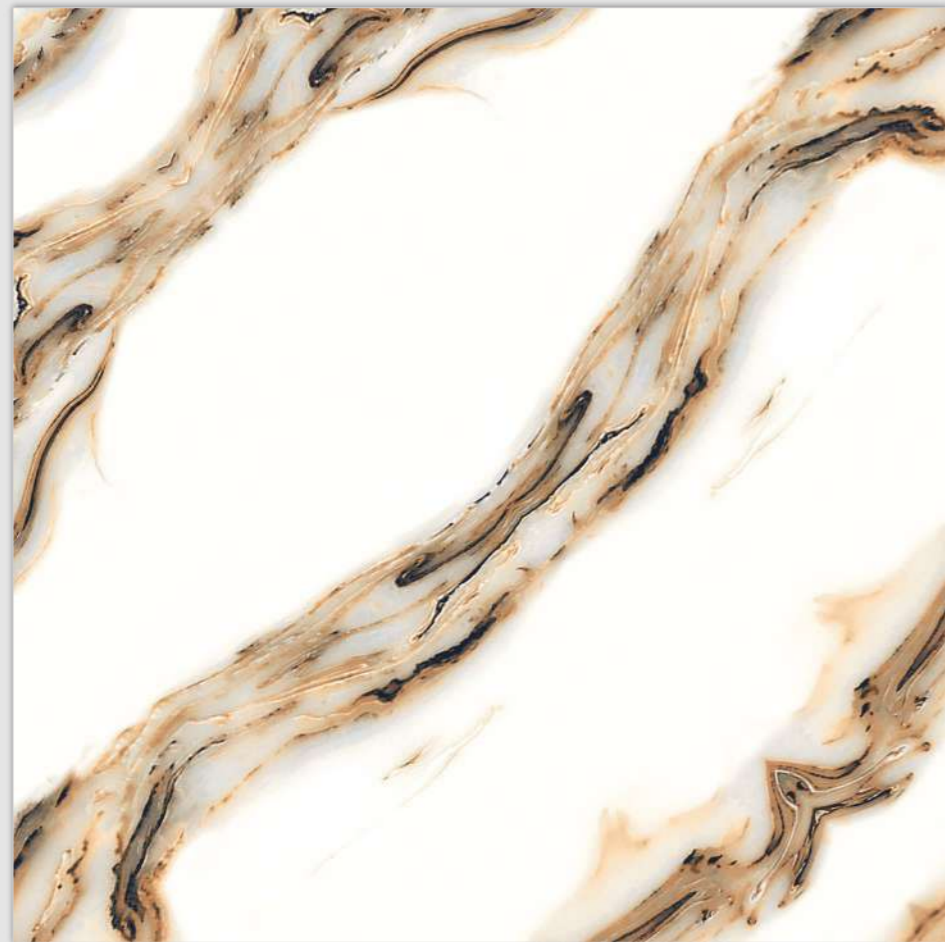

REFLECTA

SYMPHONY OF SYMMETRY

Model

BM-M4046

600X
600MM