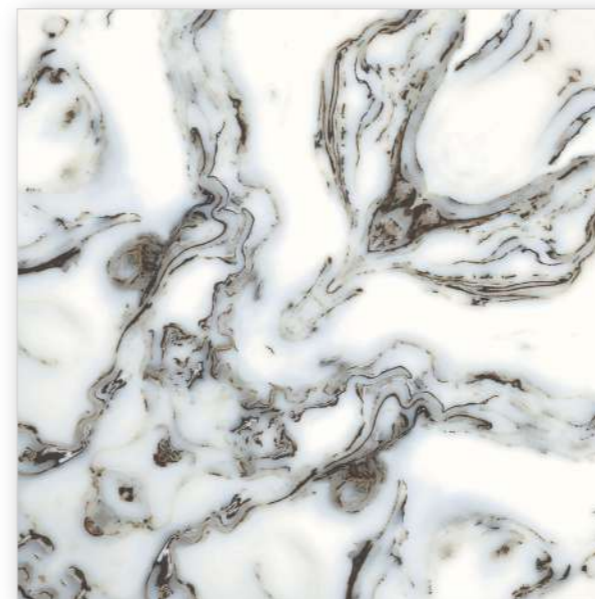

4 Tiles ◀
Layout

REFLECTA

SYMPHONY OF SYMMETRY

Model

BM-S18

600X
600MM

Finish / Glossy Polished

Colour / Classic