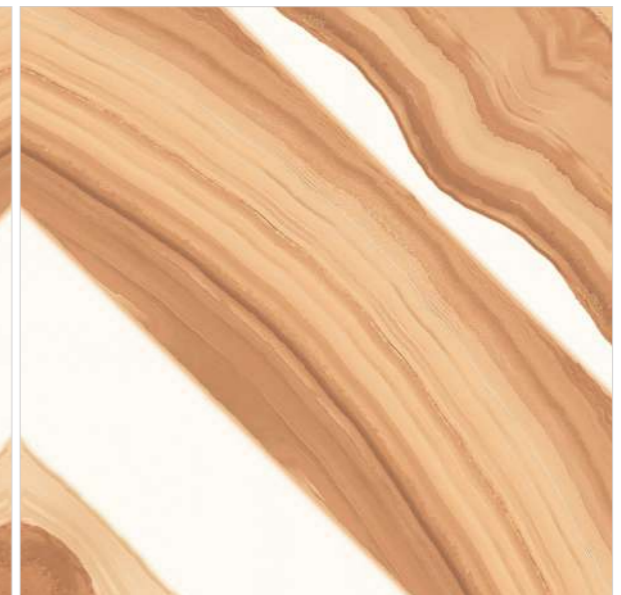

**Technical
Characteristics**

REFLECTA

SYMPHONY OF SYMMETRY

Model

**BM-FLURRY
BROWN**

**600X
600MM**

Finish / **Glossy Polished**

Colour / **Classic**