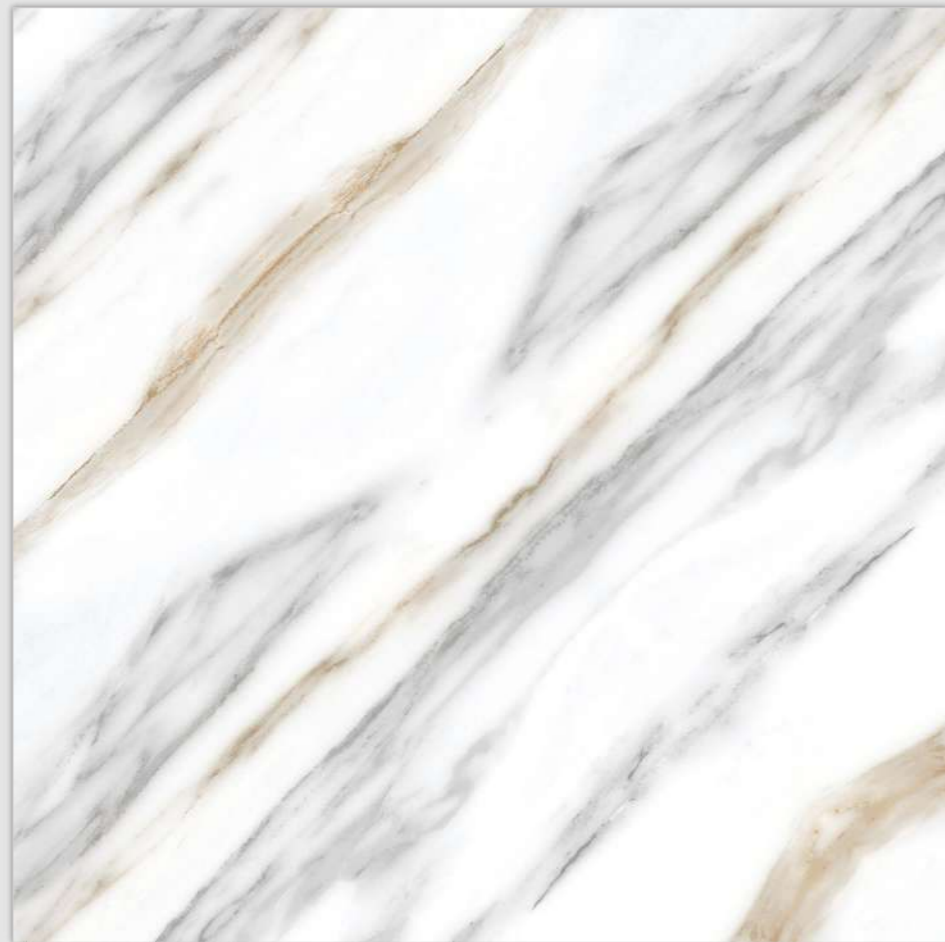

Finish / **Glossy Polished**

Colour / **Classic**

Design / **Book-Match**

4 Tiles ◀
Layout

REFLECTA

SYMPHONY OF SYMMETRY

Model

BM-M4034