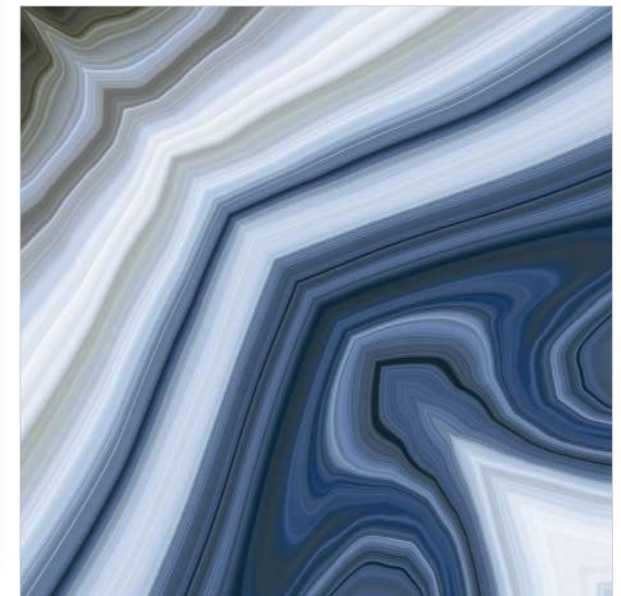

Finish / Glossy Polished

Colour / Classic

Design / Book-Match

4 Tiles
Layout