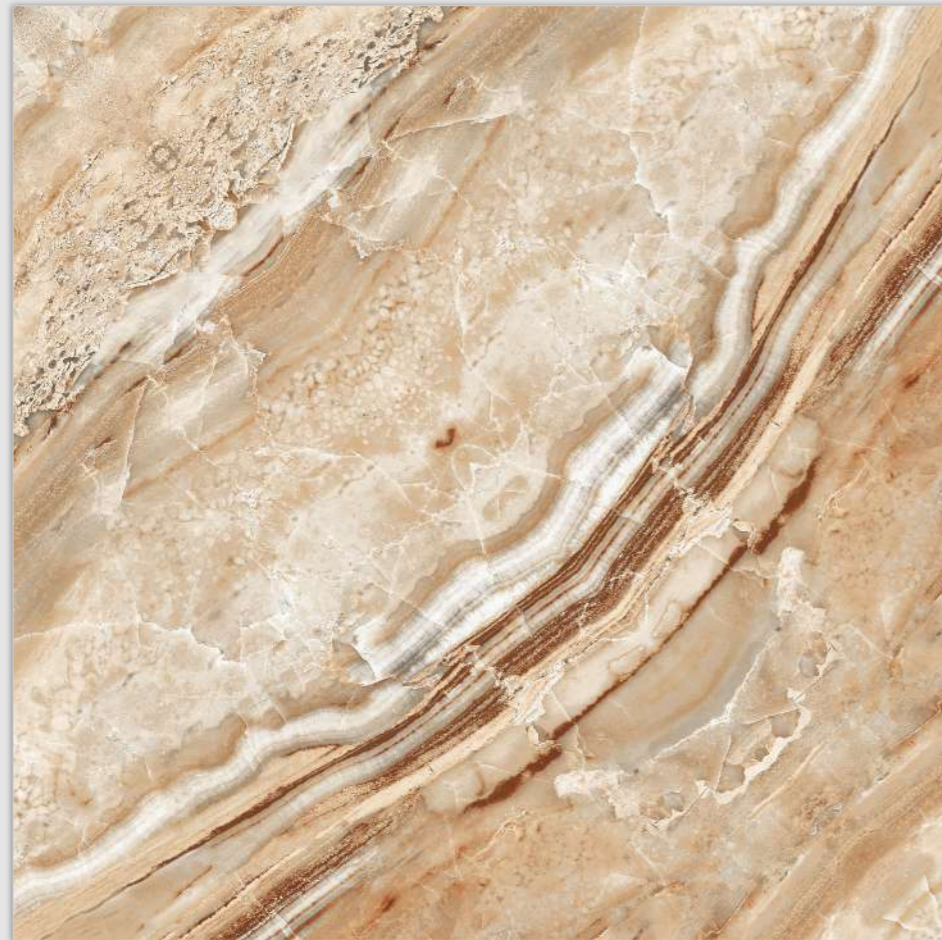

Finish / **Glossy Polished**

Colour / **Classic**

Design / **Book-Match**

4 Tiles ◀
Layout

REFLECTA

SYMPHONY OF SYMMETRY

Model

BM-S34