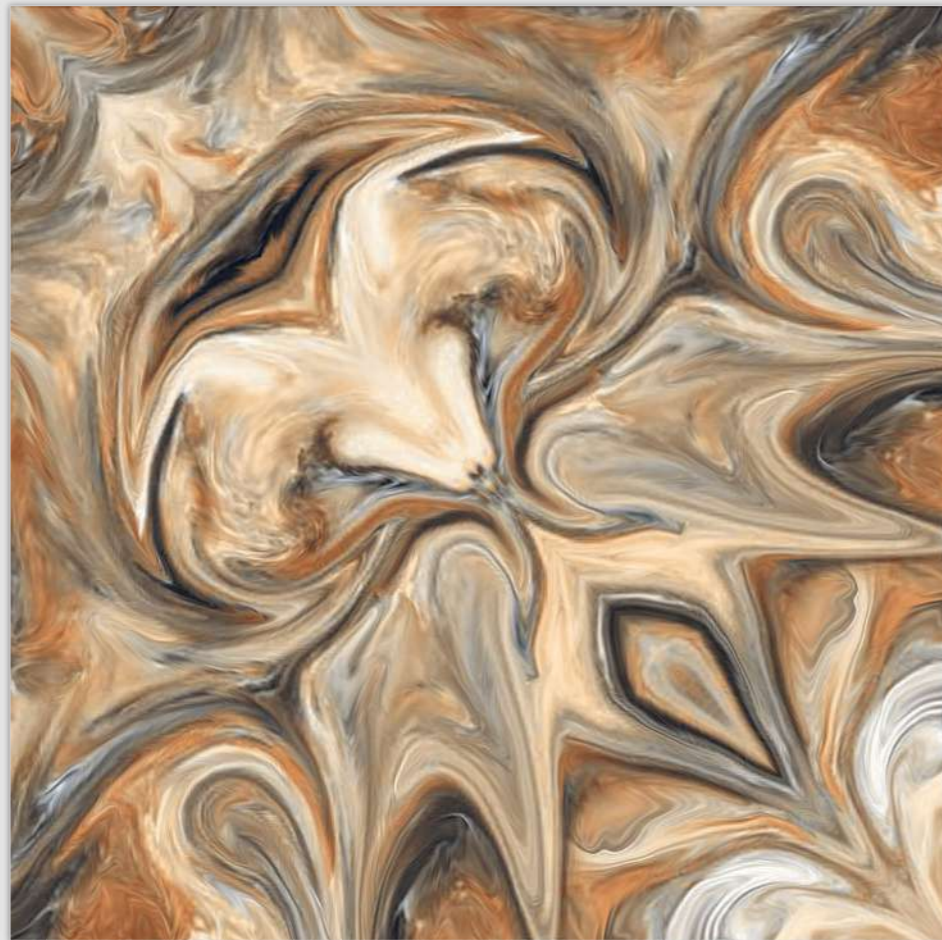

REFLECTA

SYMPHONY OF SYMMETRY

Model

BM-S33

600X
600MM