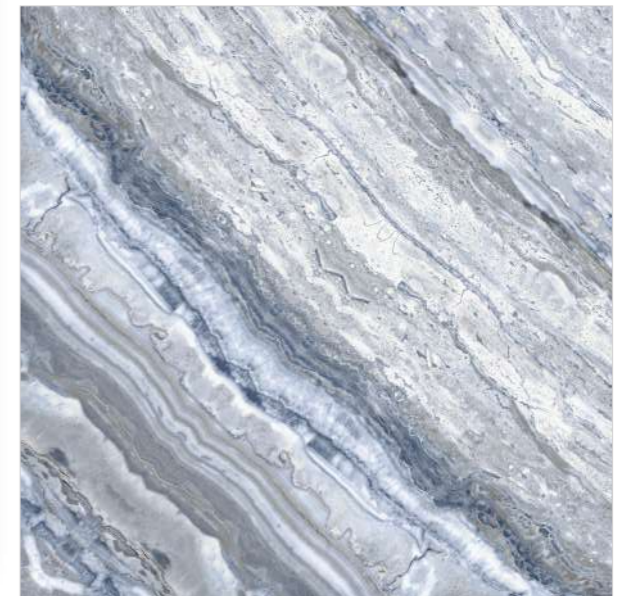

Colour / **Classic**

Design / **Book-Match**

4 Tiles ◀
Layout

REFLECTA

SYMPHONY OF SYMMETRY

Model

BM-01-0284

600X
600MM