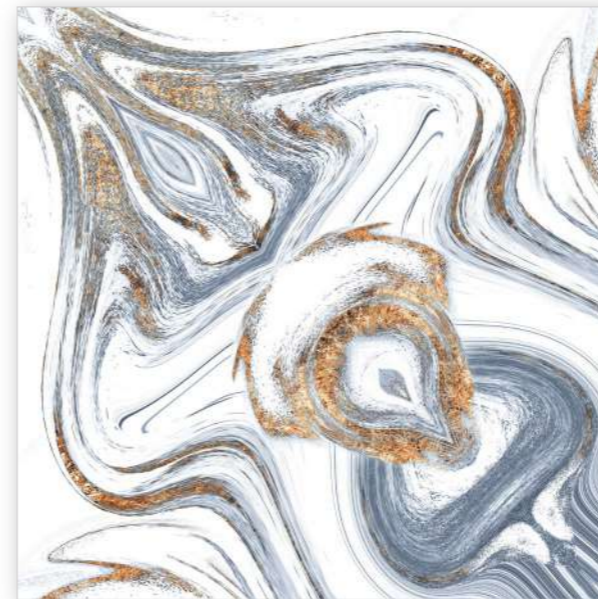

Finish / Glossy Polished

Colour / Classic

Design / Book-Match

4 Tiles
Layout