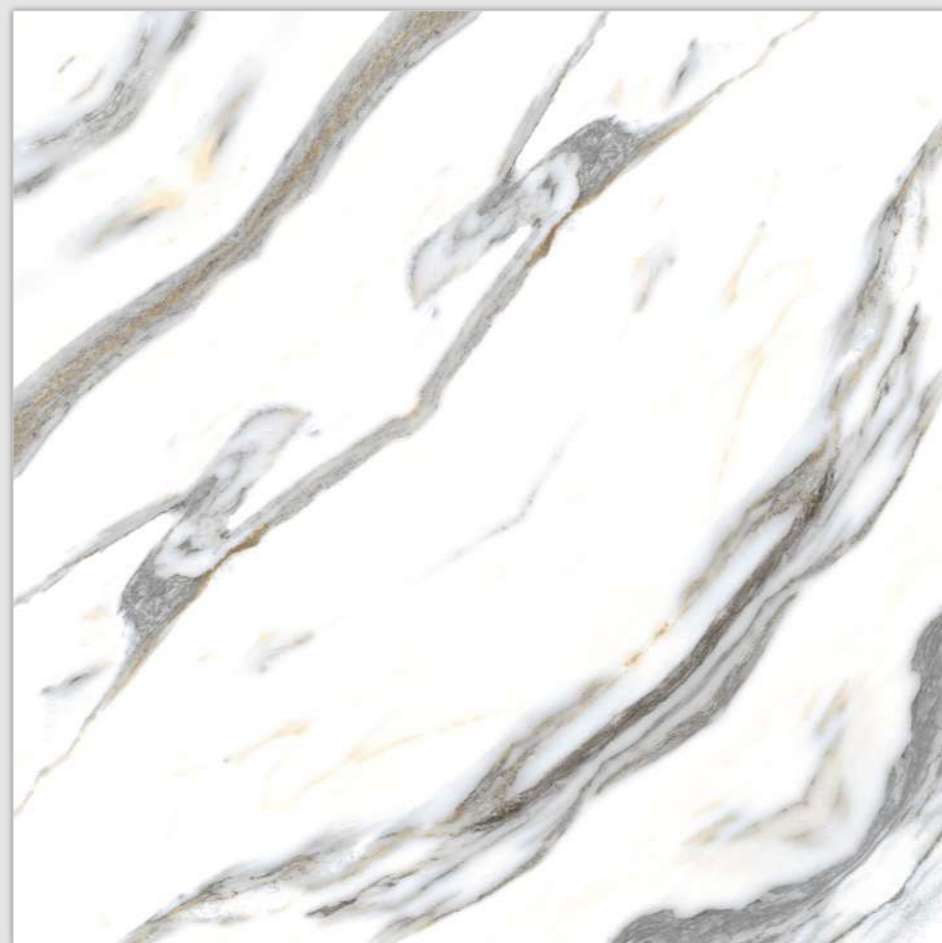

BM-S40

600X
600MM

Finish / **Glossy Polished**

Colour / **Classic**

Design / **Book-Match**

4 Tiles ◀
Layout

REFLECTA

SYMPHONY OF SYMMETRY