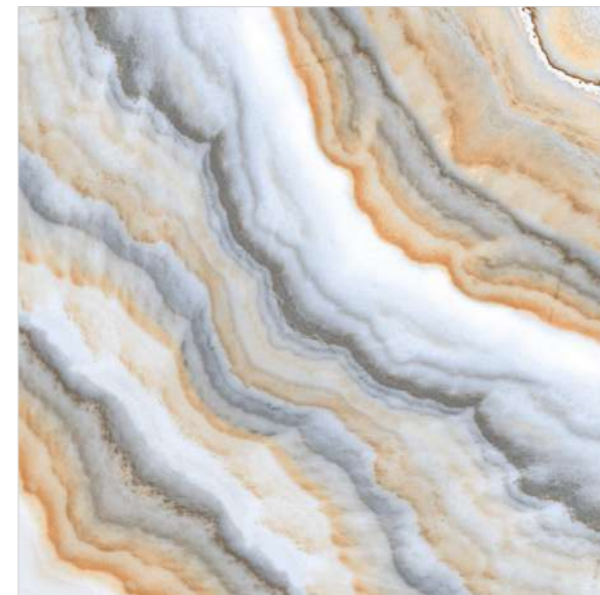

Finish / Glossy Polished

Colour / Classic

Design / Book-Match

4 Tiles
Layout