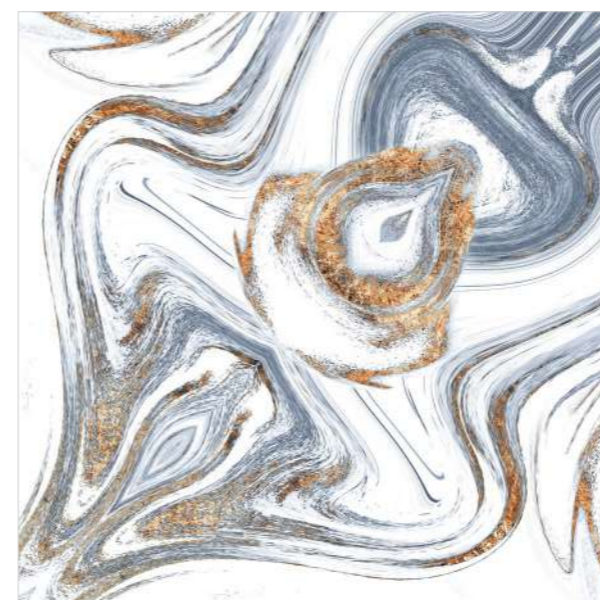

Finish / Glossy Polished

Colour / Classic

Design / Book-Match

4 Tiles
Layout