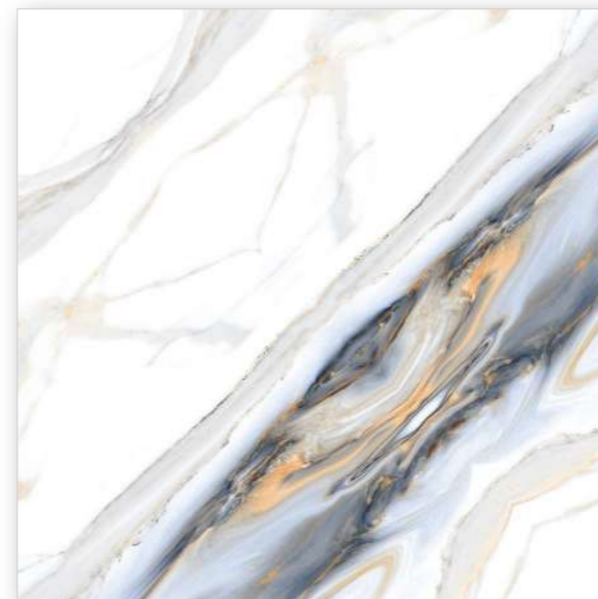

Finish / **Glossy Polished**

Colour / **Classic**

Design / **Book-Match**

4 Tiles ◀
Layout