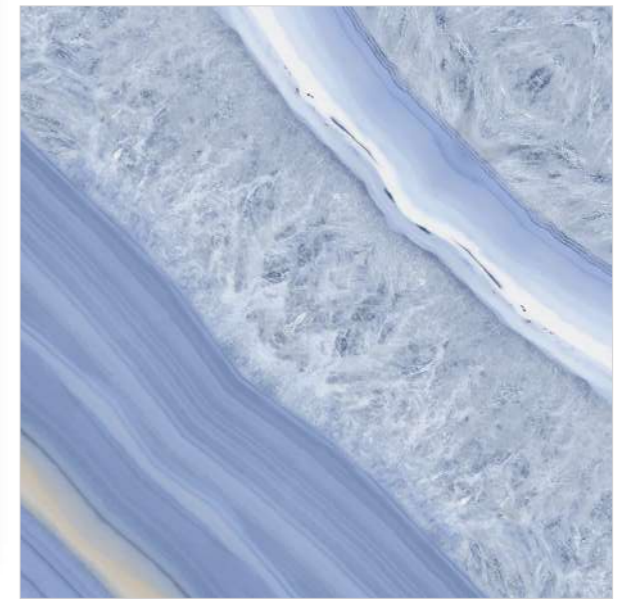

SYMPHONY OF SYMMETRY

Model

BM-S10

600X
600MM

Finish / **Glossy Polished**

Colour / **Classic**

Design / **Book-Match**

4 Tiles ◀
Layout