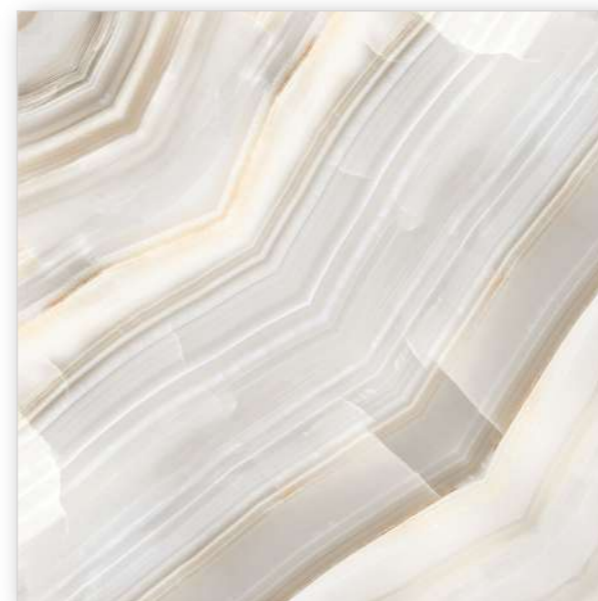

REFLECTA

SYMPHONY OF SYMMETRY

Model

BM-S11

600X
600MM

Finish / **Glossy Polished**

Colour / **Classic**

Design / **Book-Match**