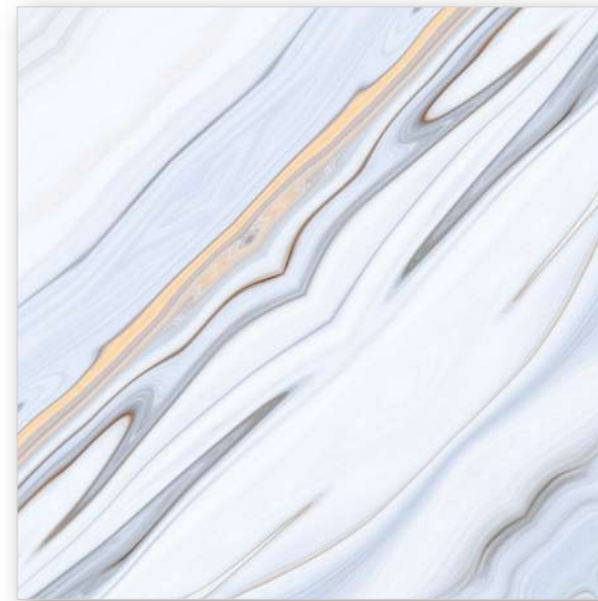

Finish / **Glossy Polished**

Colour / **Classic**

Design / **Book-Match**

4 Tiles ◀
Layout