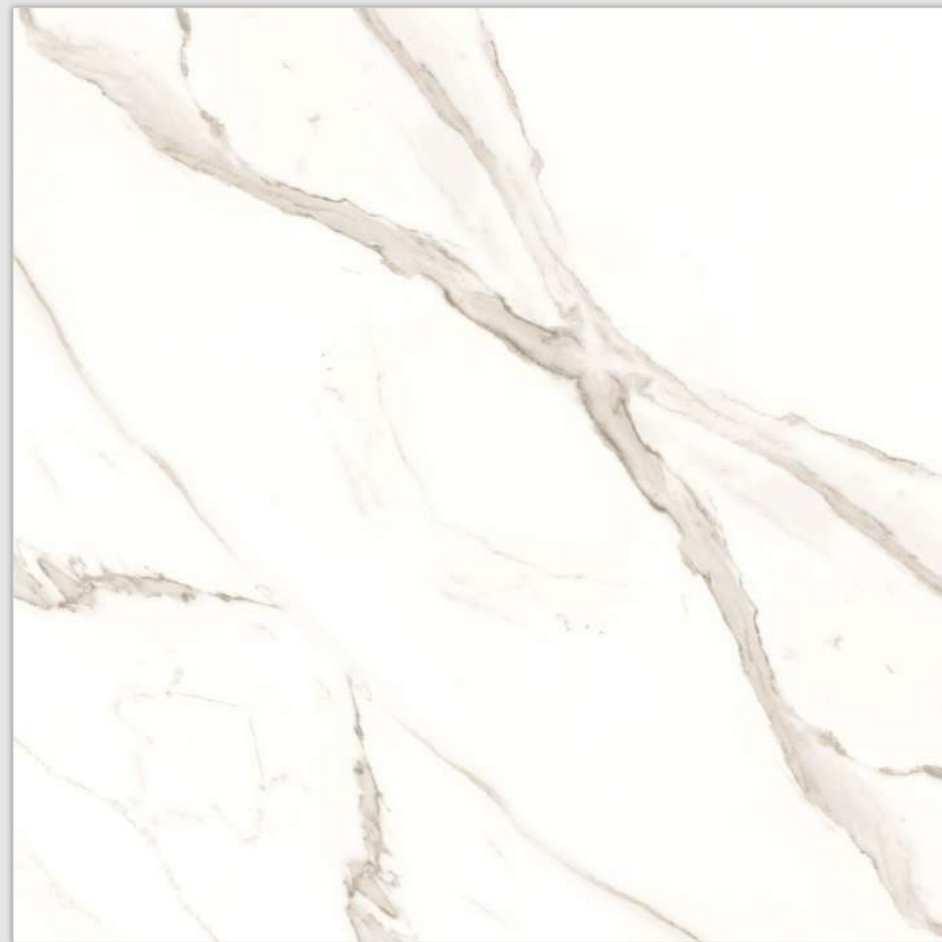

REFLECTA

SYMPHONY OF SYMMETRY

Model

BM-S37

600X
600MM