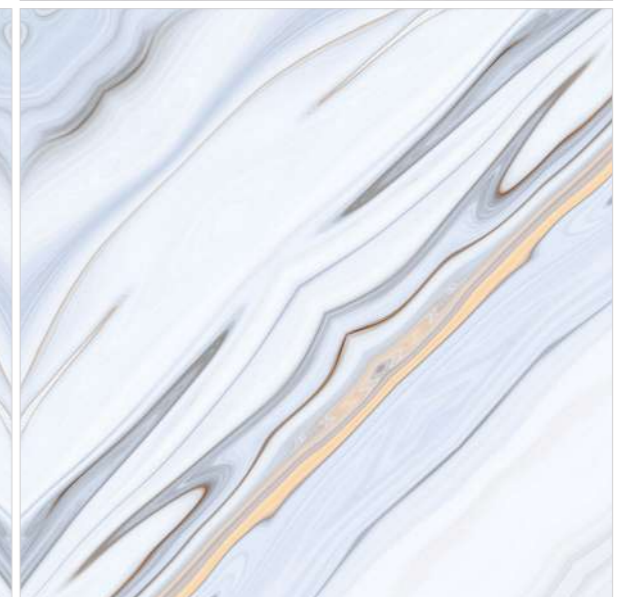

Finish / **Glossy Polished**

Colour / **Classic**

Design / **Book-Match**

4 Tiles ◀
Layout