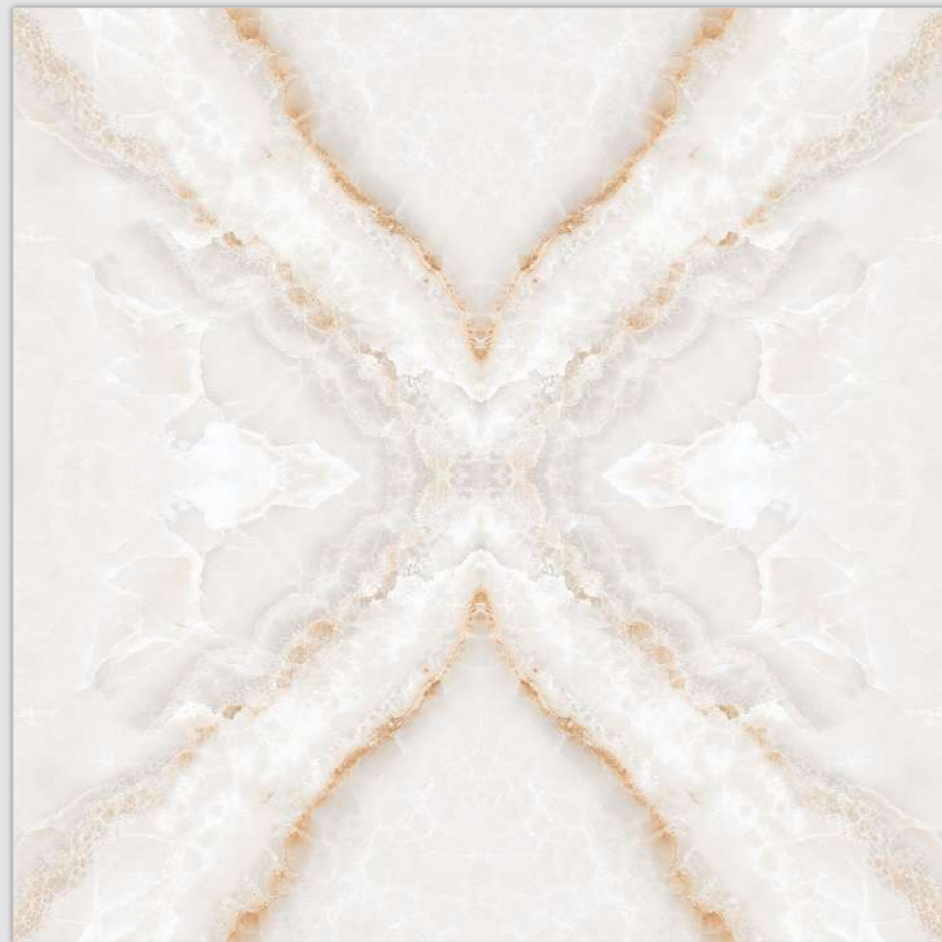

Design / **Book-Match**

4 Tiles ◀
Layout

Design Preview /
▶ **BM-Angel Dust**

**Technical
Characteristics**

REFLECTA

SYMPHONY OF SYMMETRY

Model

BM-DAKAR BEIGE