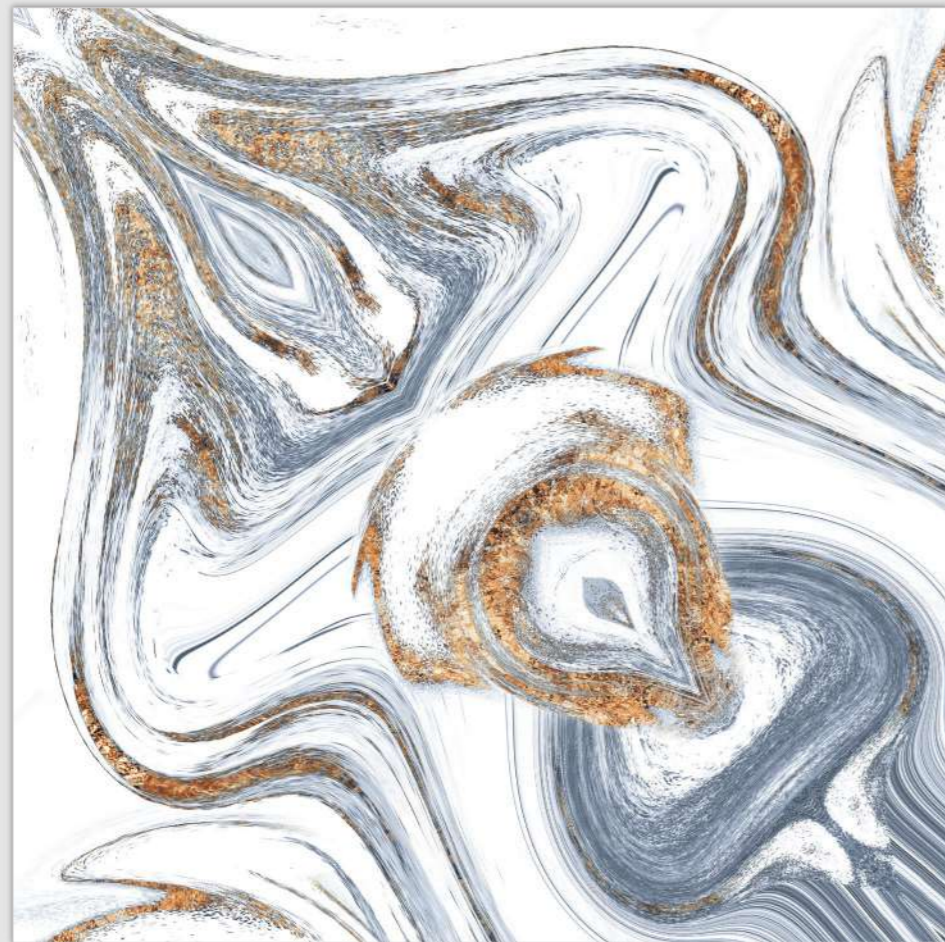

REFLECTA

SYMPHONY OF SYMMETRY

Model

BM-S29

600X
600MM