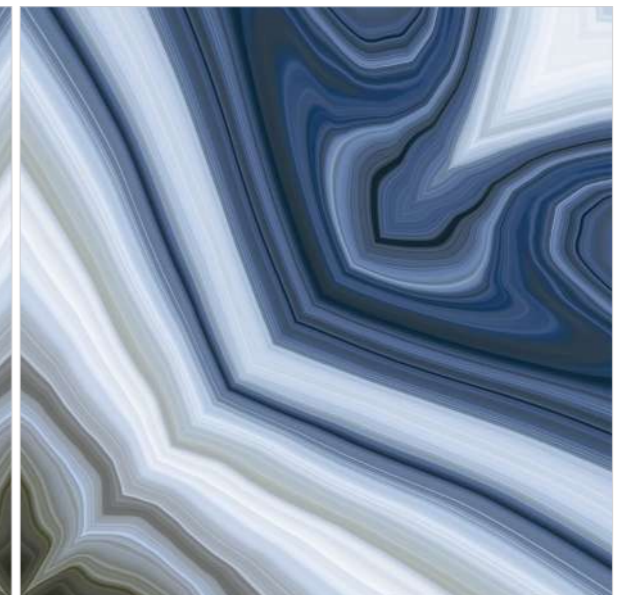

Model

BM-MIRROR 16

600X
600MM

Finish / Glossy Polished

Colour / Classic

Design / Book-Match

4 Tiles
Layout

REFLECTA