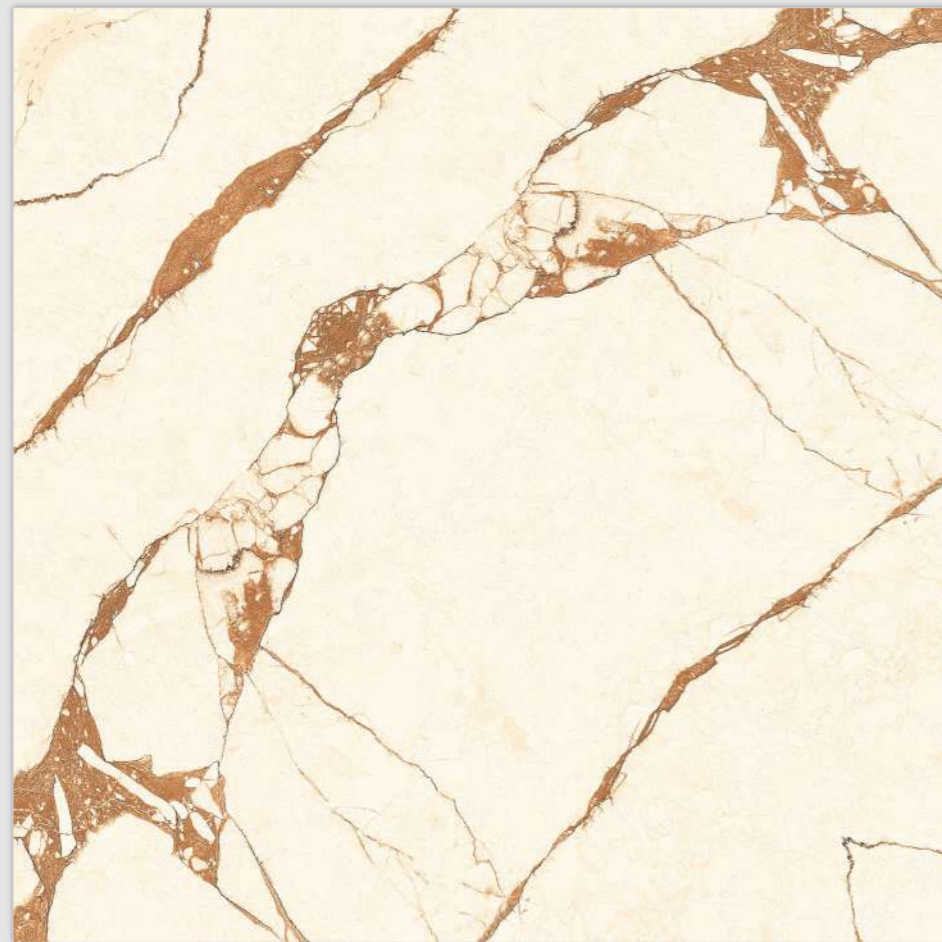

REFLECTA

SYMPHONY OF SYMMETRY

Model

BM-S8

600X
600MM