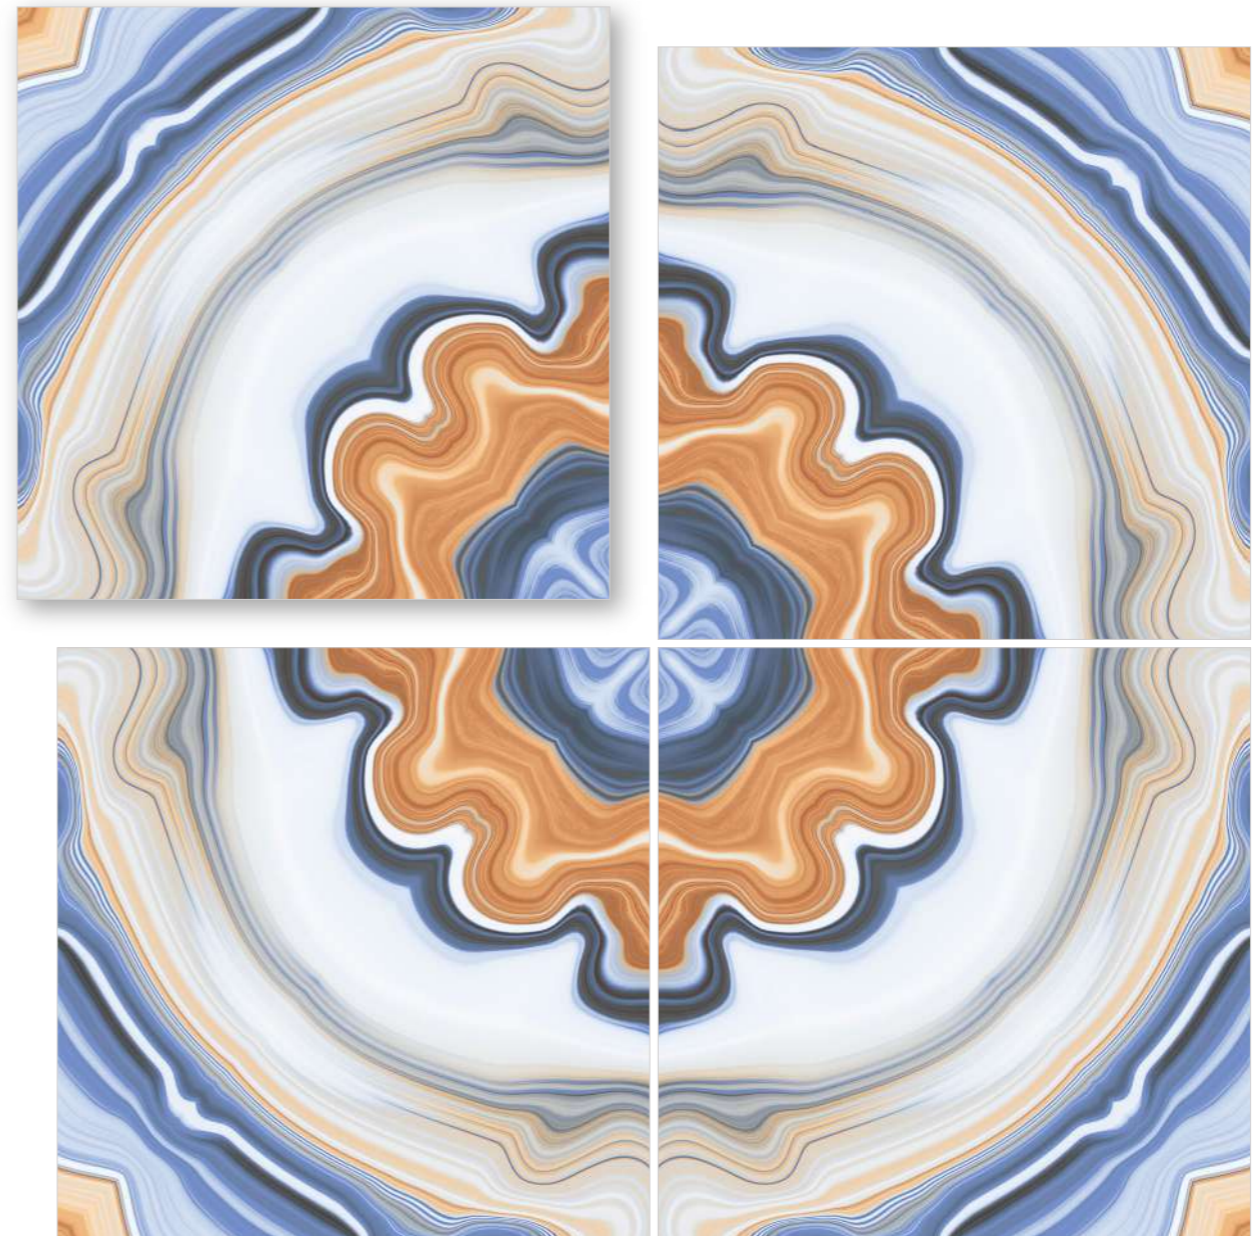

Finish / **Glossy Polished**

Colour / **Classic**

Design / **Book-Match**

4 Tiles ◀
Layout