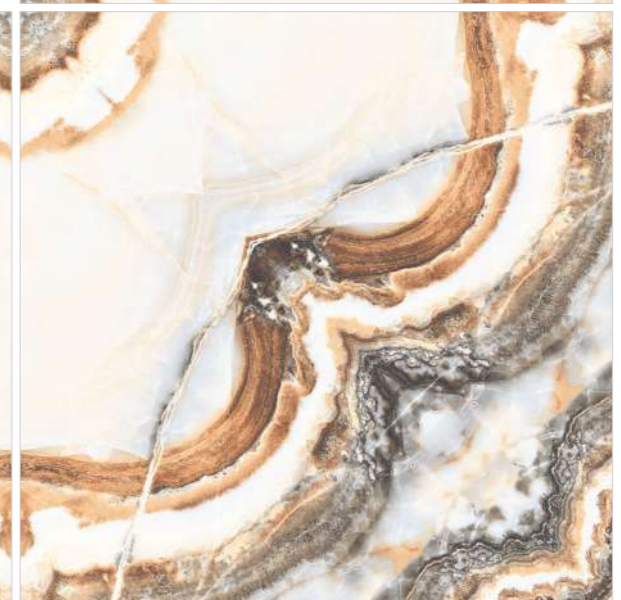

Finish / Glossy Polished

Colour / Classic

Design / Book-Match

4 Tiles
Layout