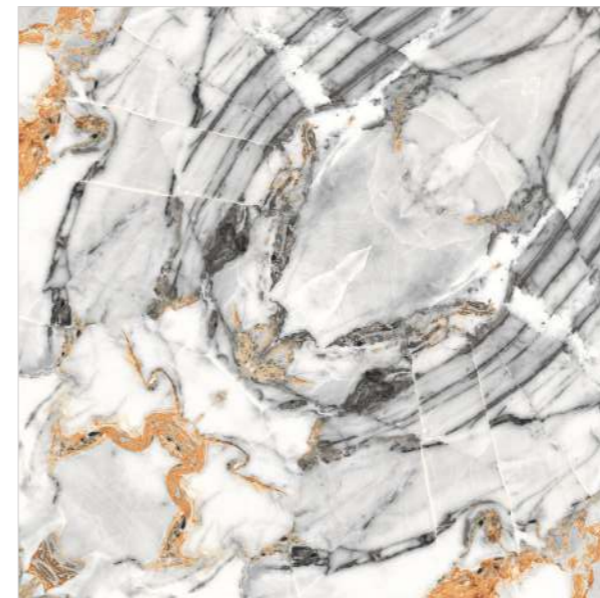

Finish / **Glossy Polished**

Colour / **Classic**

Design / **Book-Match**

4 Tiles ◀
Layout