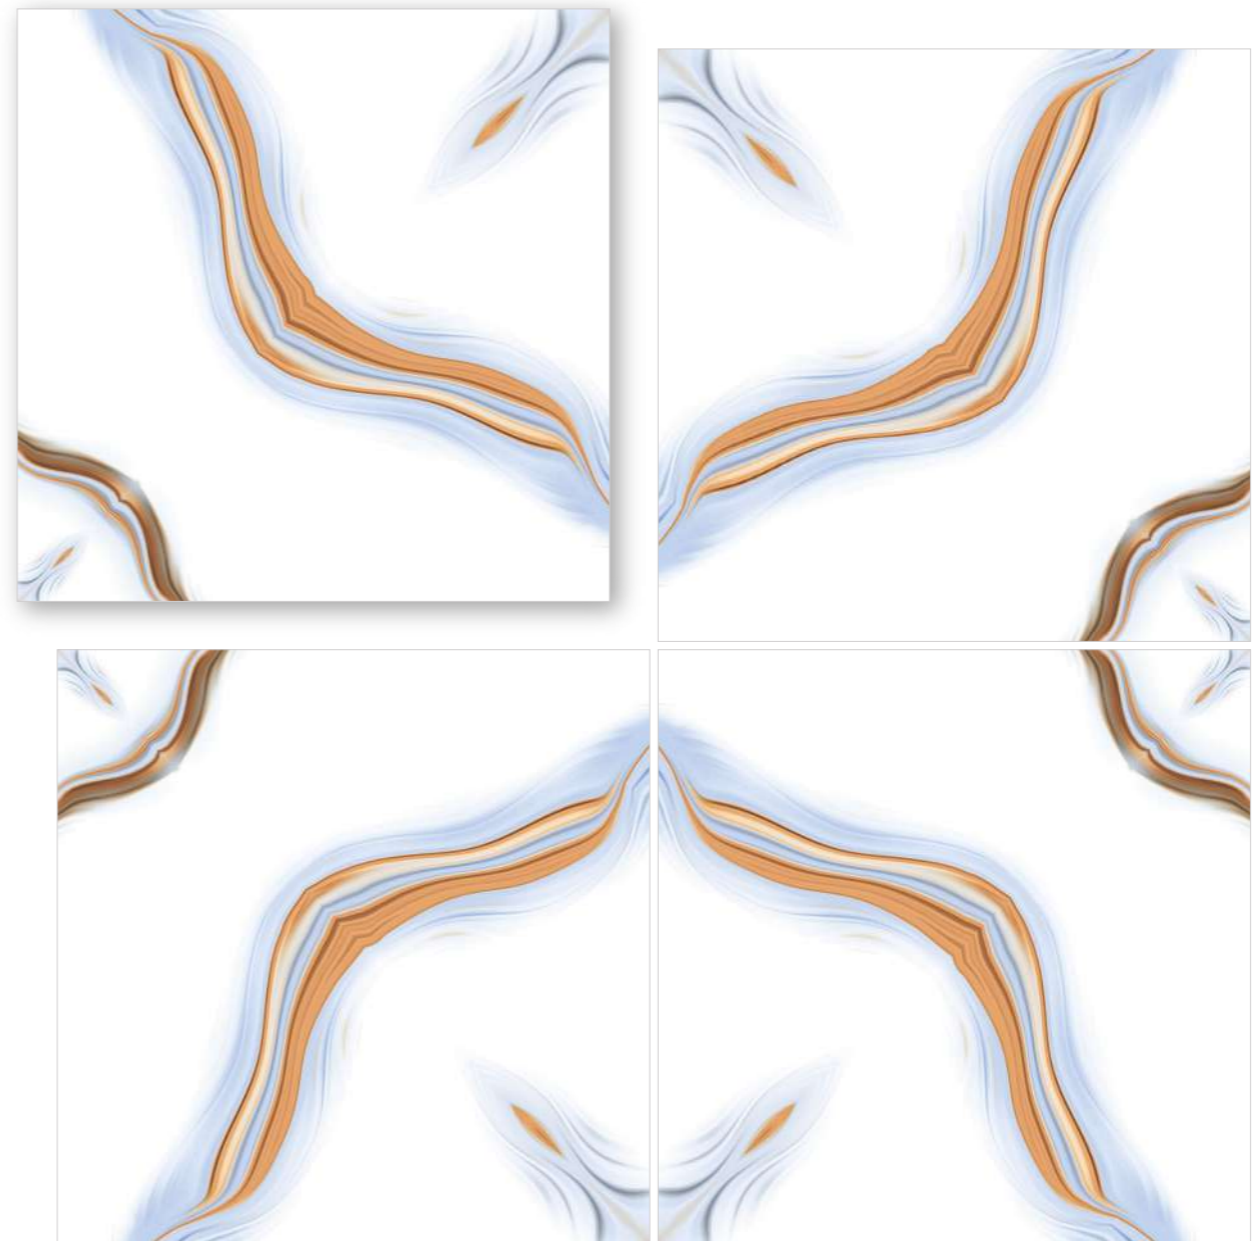

4 Tiles ◀
Layout

REFLECTA

SYMPHONY OF SYMMETRY

Model

BM-M4054

600X
600MM

Finish / Glossy Polished

Colour / Classic