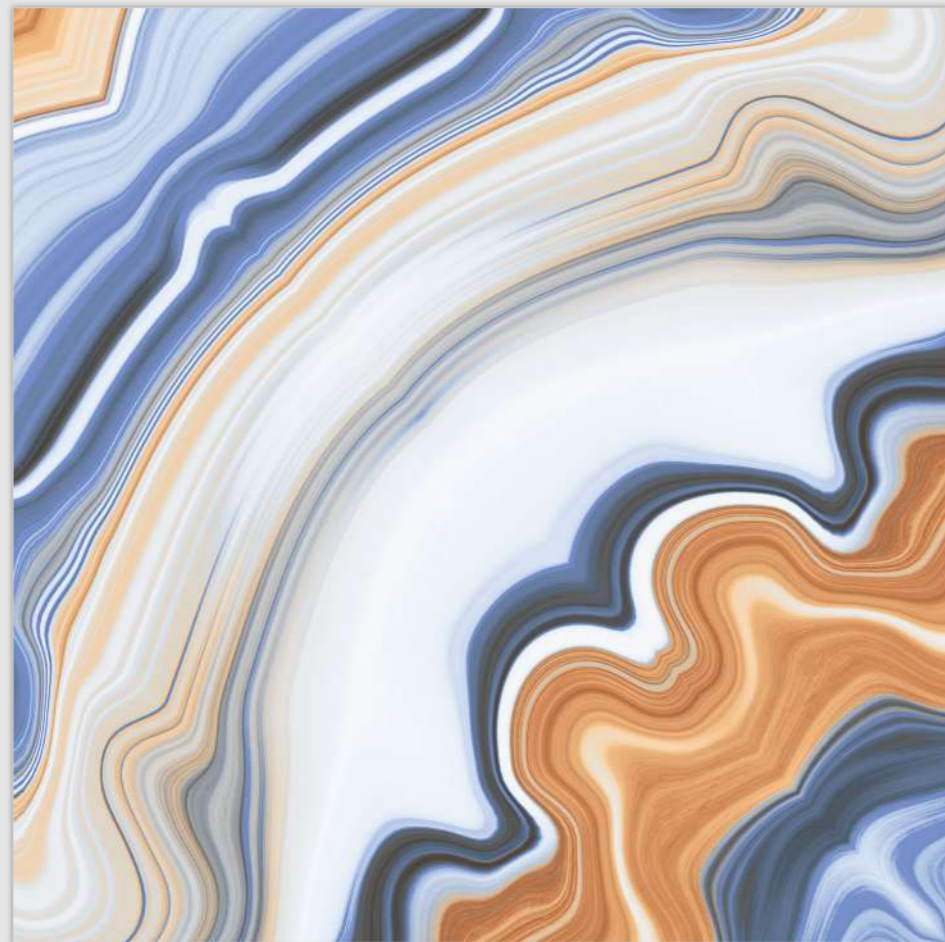

Colour / **Classic**

Design / **Book-Match**

4 Tiles ◀
Layout

Design Preview /
▶ **BM-S59**

**Technical
Characteristics**

REFLECTA

SYMPHONY OF SYMMETRY

Model