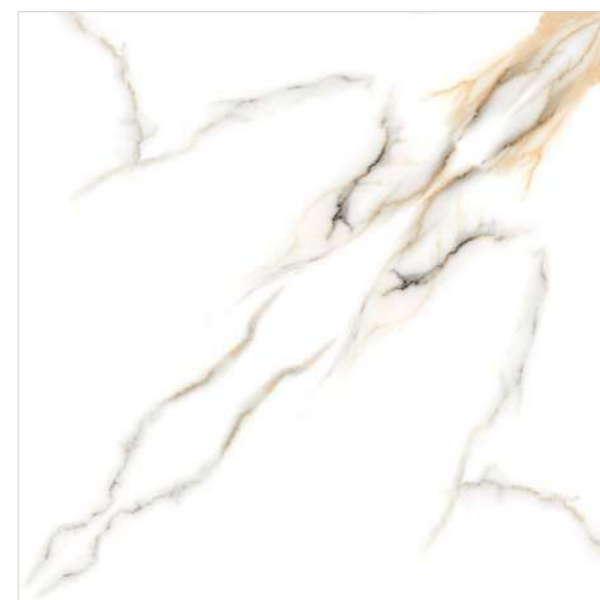

REFLECTA

SYMPHONY OF SYMMETRY

Model

BM-S23

600X
600MM

Finish / Glossy Polished

Colour / Classic

Design / Book-Match