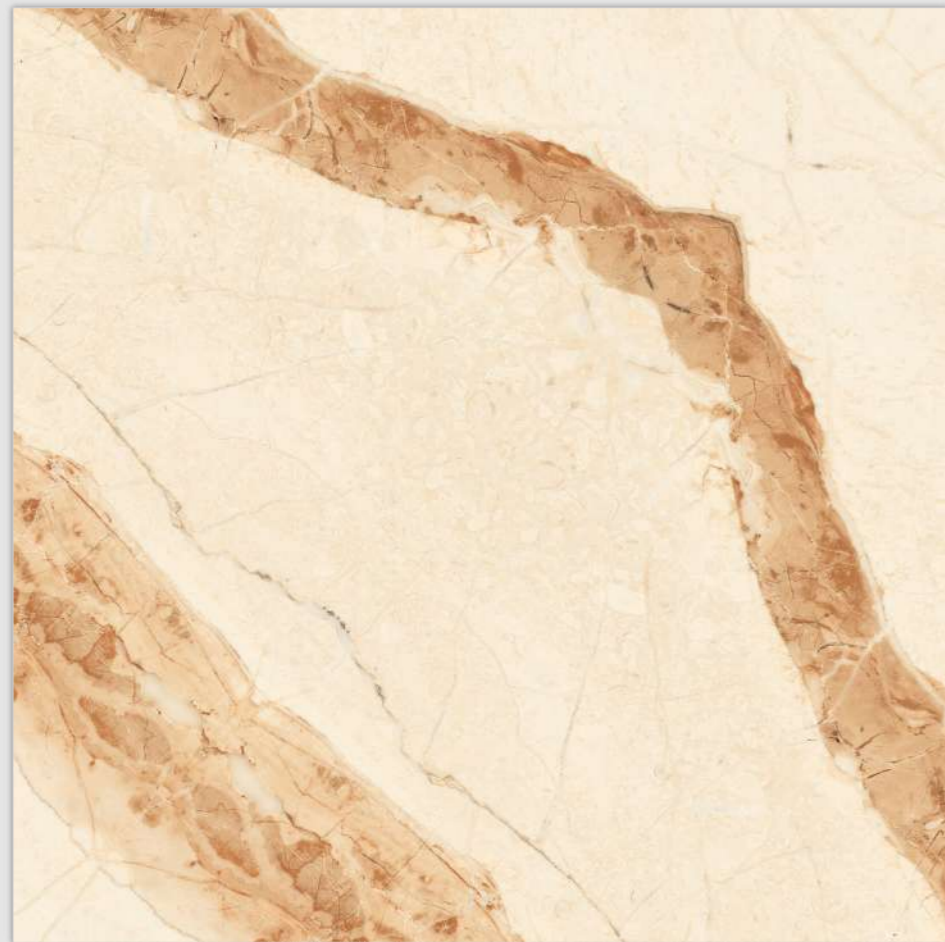

600X
600MM

Finish / **Glossy Polished**
Colour / **Classic**
Design / **Book-Match**

4 Tiles ◀
Layout

REFLECTA

SYMPHONY OF SYMMETRY

Model

BM-S14

600X
600MM