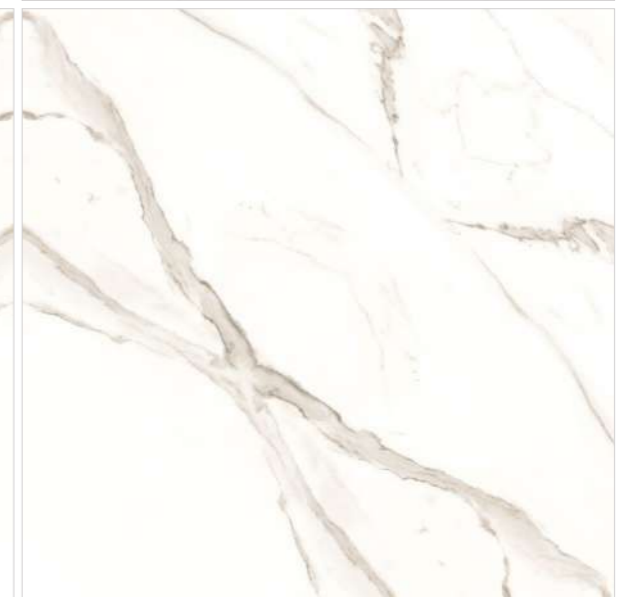

Finish / **Glossy Polished**

Colour / **Classic**

Design / **Book-Match**

4 Tiles ◀
Layout