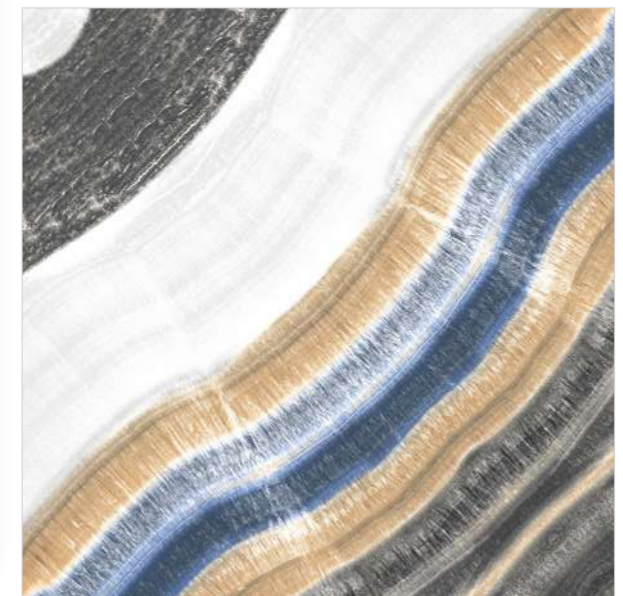

REFLECTA

SYMPHONY OF SYMMETRY

Model

BM-M4032

600X
600MM

Finish / **Glossy Polished**

Colour / **Classic**

Design / **Book-Match**