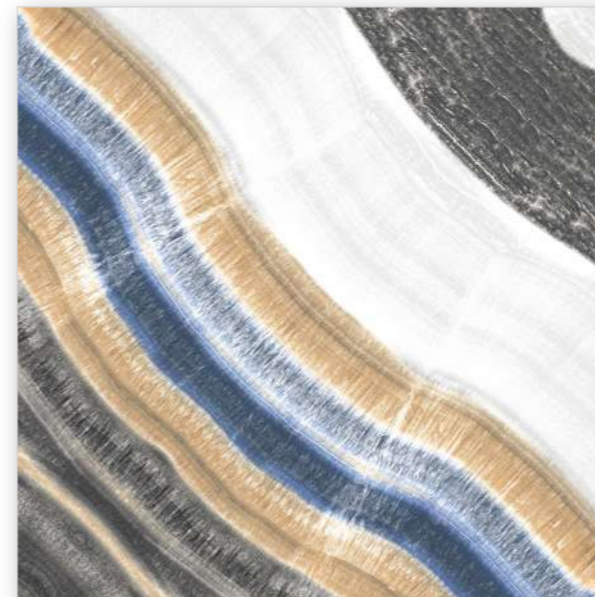

REFLECTA

SYMPHONY OF SYMMETRY

Model

BM-M4032

600X
600MM

Finish / **Glossy Polished**

Colour / **Classic**

Design / **Book-Match**