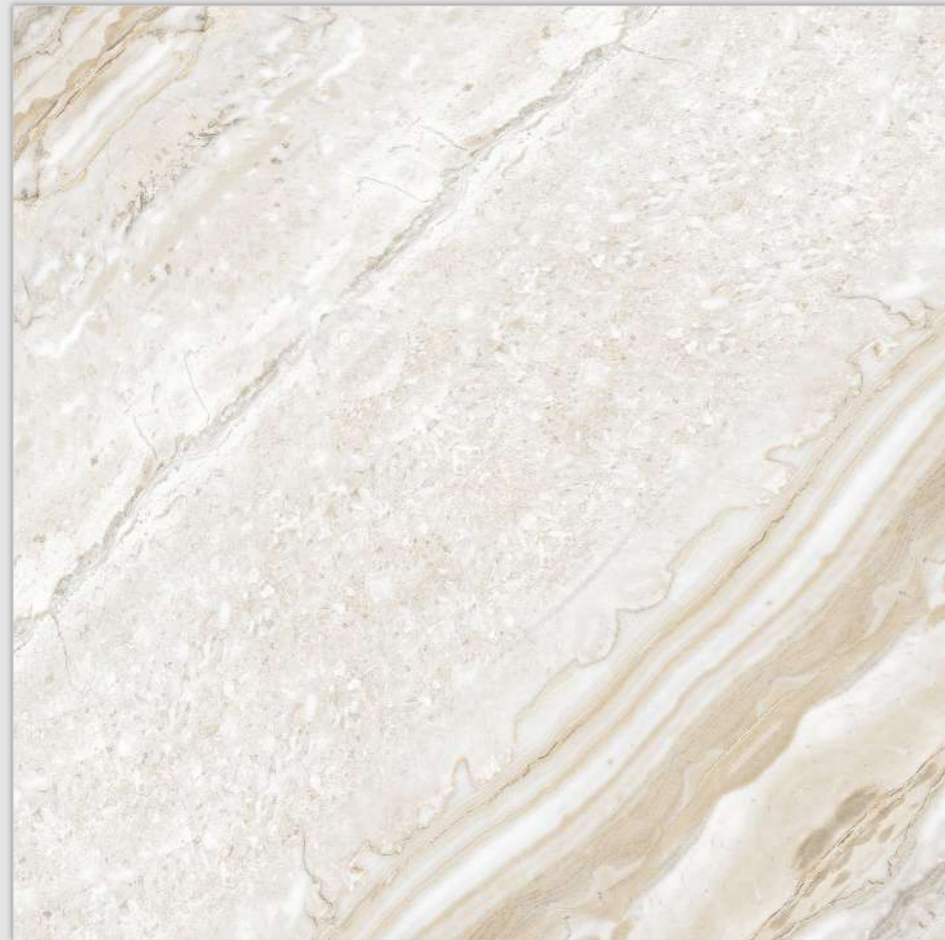

REFLECTA

SYMPHONY OF SYMMETRY

Model

BM-S21

600X
600MM