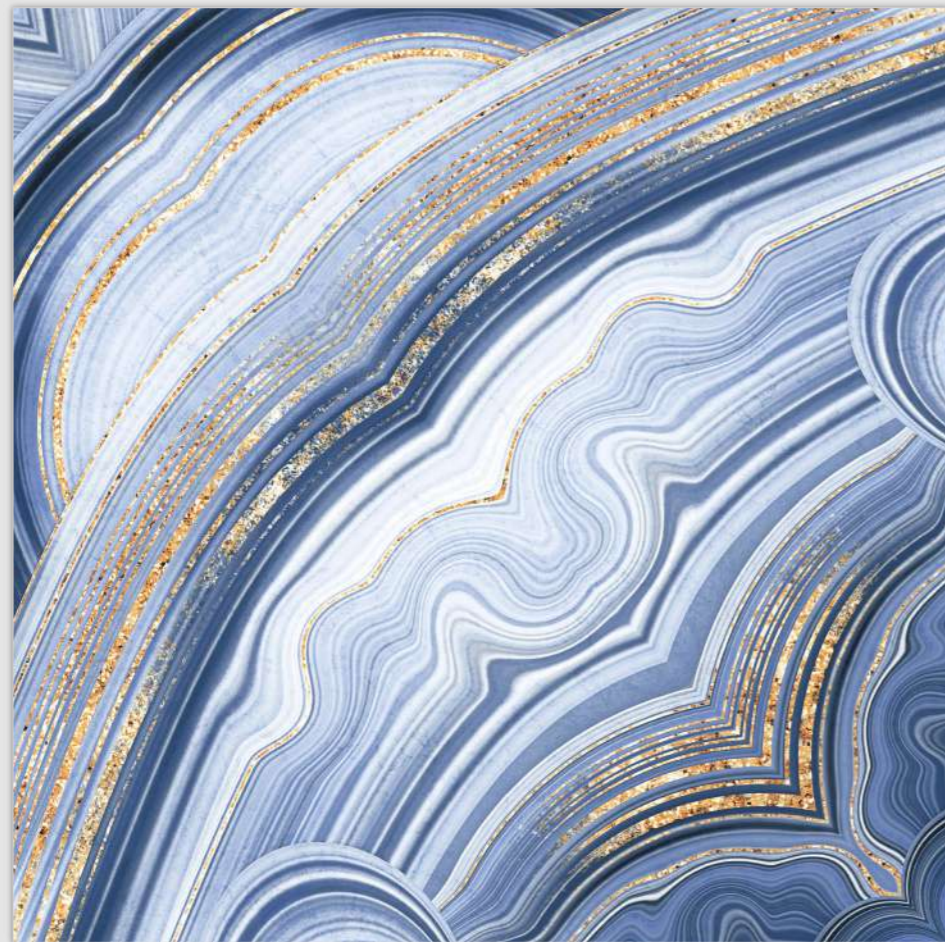

BM-S60

600X
600MM

Finish / **Glossy Polished**

Colour / **Classic**

Design / **Book-Match**

4 Tiles ◀
Layout

REFLECTA

SYMPHONY OF SYMMETRY