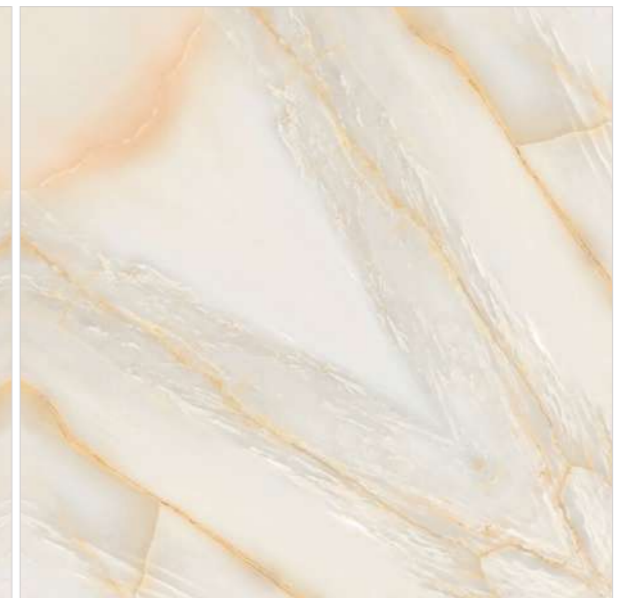

4 Tiles ◀
Layout

Design Preview /
▶ **BM-S46**

**Technical
Characteristics**

REFLECTA

SYMPHONY OF SYMMETRY

Model

BM-S48

**600X
600MM**