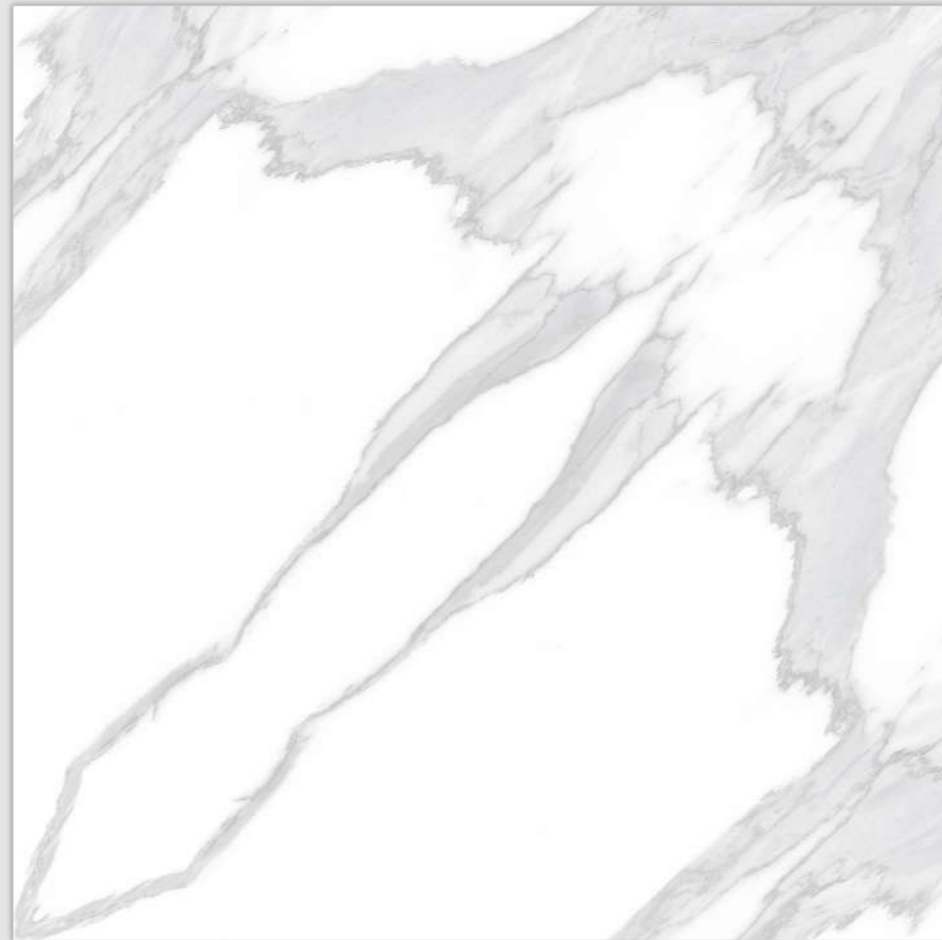

REFLECTA

SYMPHONY OF SYMMETRY

Model

BM-S43

600X
600MM