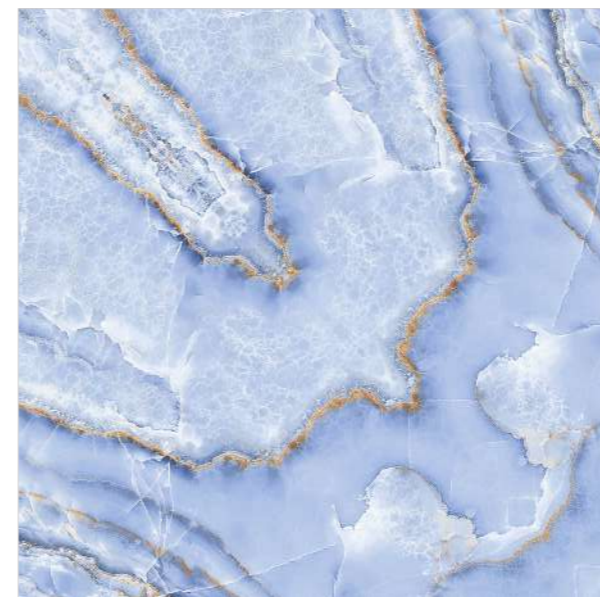

Design Preview /
▶ **BM-S5**

**Technical
Characteristics**

REFLECTA

SYMPHONY OF SYMMETRY

Model

BM-S7

600X
600MM

Finish / **Glossy Polished**