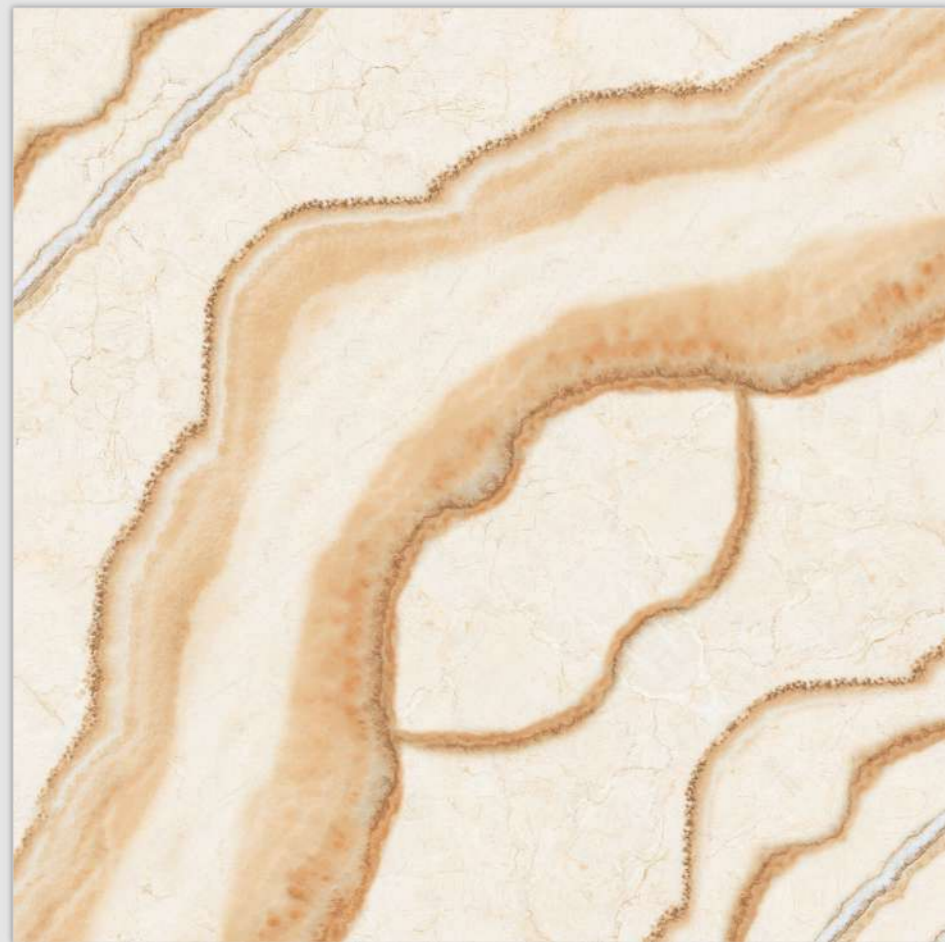

REFLECTA

SYMPHONY OF SYMMETRY

Model

BM-S6

600X
600MM