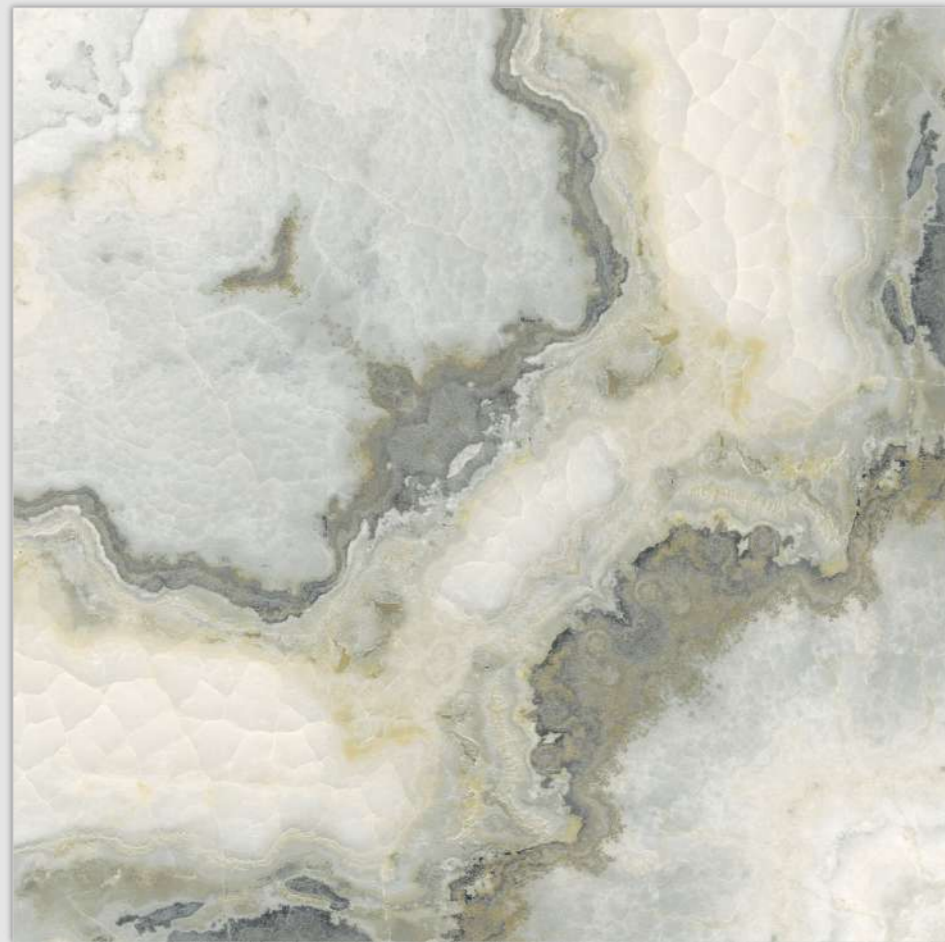

Finish / **Glossy Polished**

Colour / **Classic**

Design / **Book-Match**

4 Tiles ◀
Layout

REFLECTA

SYMPHONY OF SYMMETRY

Model

BM-S49