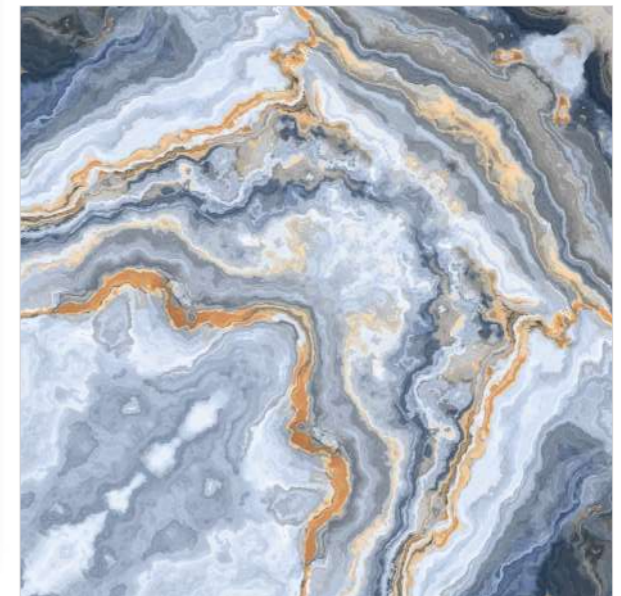

Finish / Glossy Polished

Colour / Classic

Design / Book-Match

4 Tiles
Layout