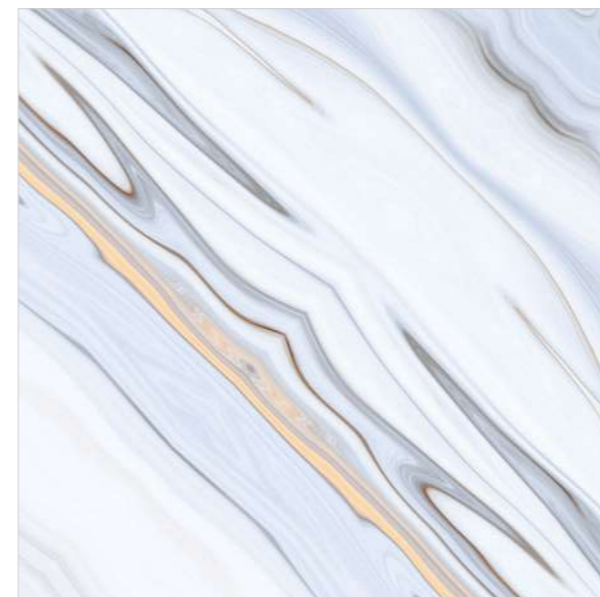

Finish / **Glossy Polished**

Colour / **Classic**

Design / **Book-Match**

4 Tiles ◀
Layout