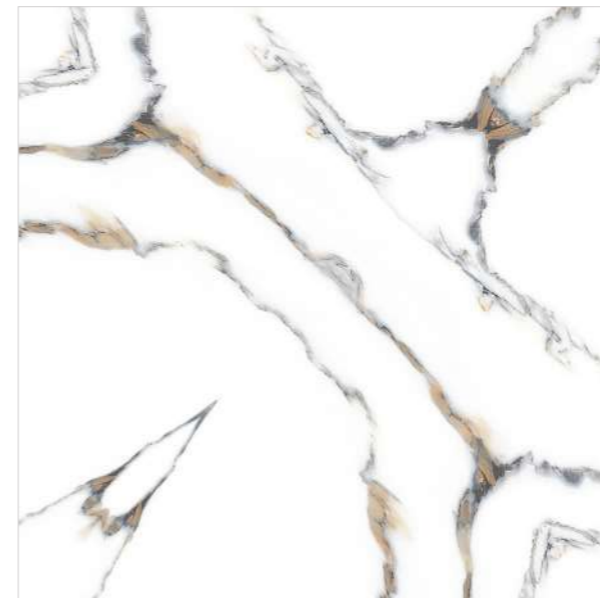

Finish / Glossy Polished

Colour / Classic

Design / Book-Match

4 Tiles
Layout