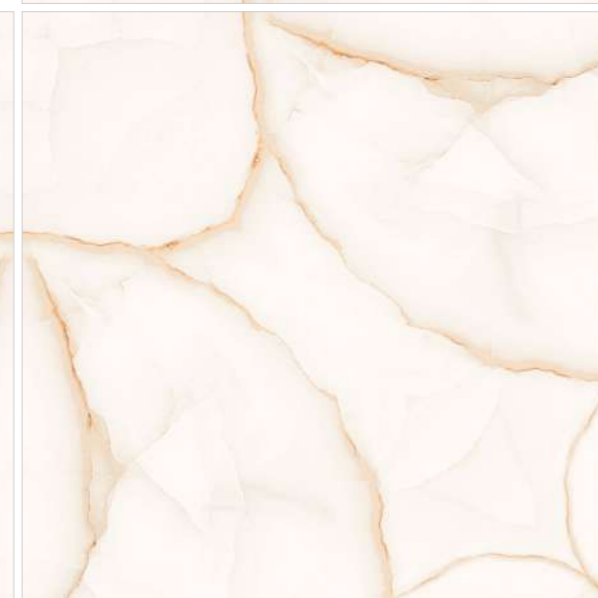

Finish / **Glossy Polished**

Colour / **Classic**

Design / **Book-Match**

4 Tiles ◀
Layout