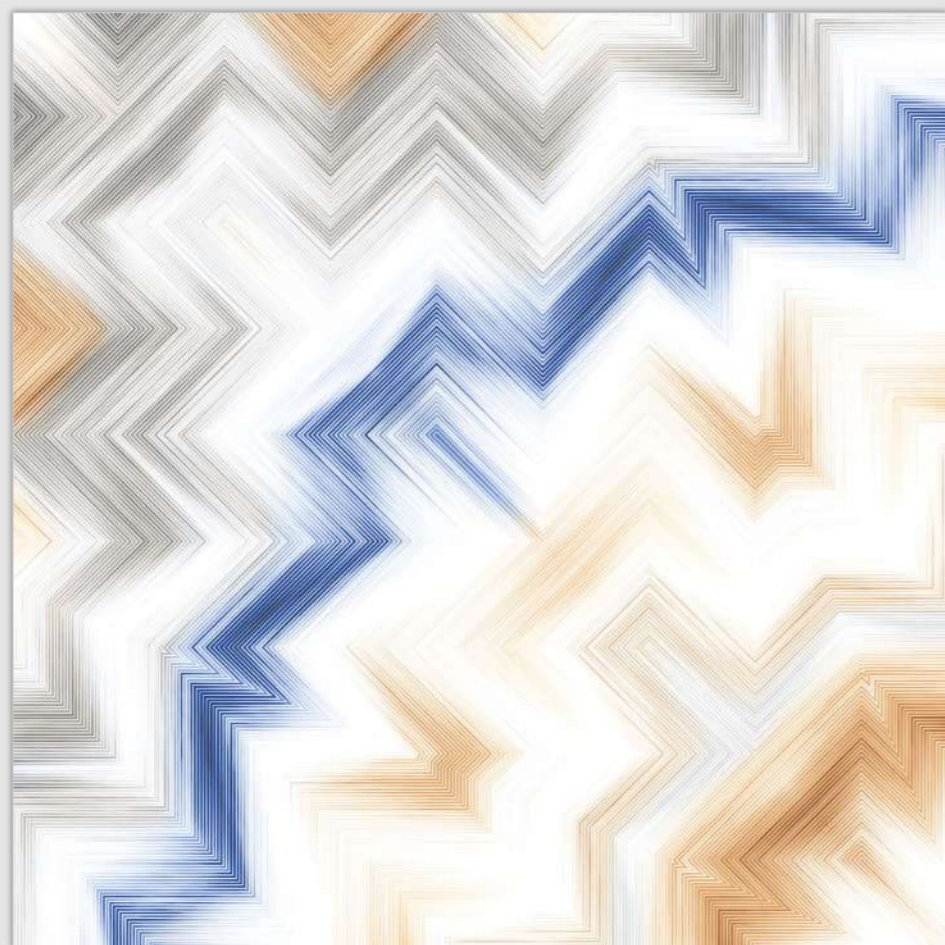

600X
600MM

Finish / **Glossy Polished**

Colour / **Classic**

Design / **Book-Match**

4 Tiles ◀
Layout

REFLECTA

SYMPHONY OF SYMMETRY

Model