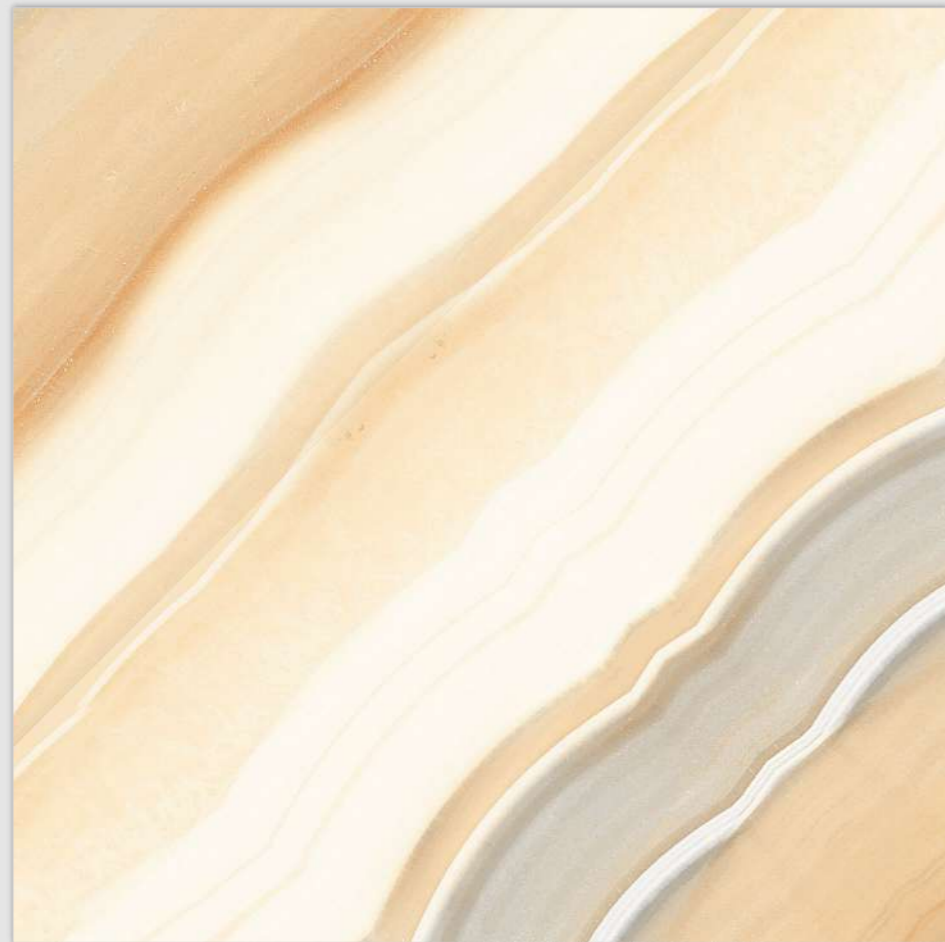

REFLECTA

SYMPHONY OF SYMMETRY

Model

**BM-PIRATES
BEIGE**

**600X
600MM**