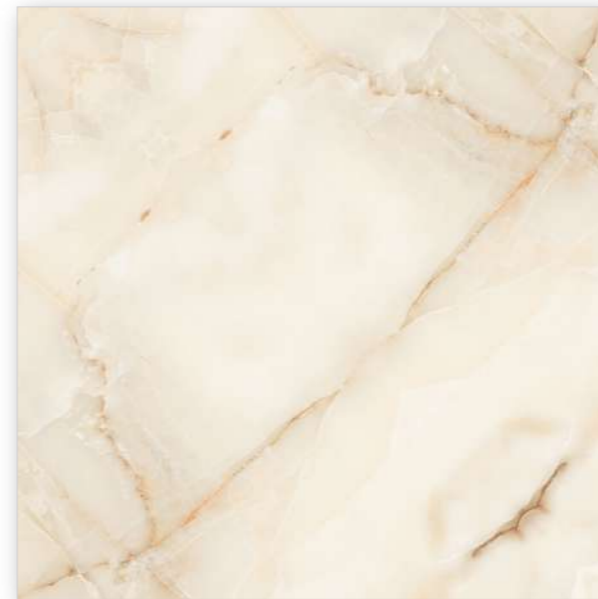

REFLECTA

SYMPHONY OF SYMMETRY

Model

BM-S17

600X
600MM

Finish / **Glossy Polished**

Colour / **Classic**

Design / **Book-Match**