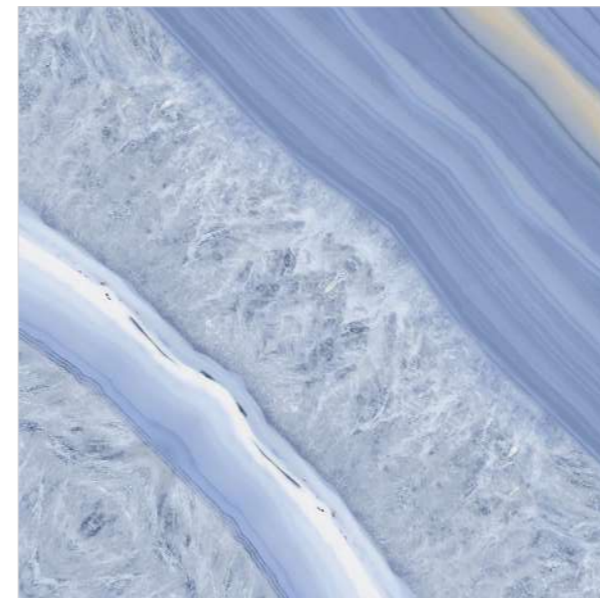

SYMPHONY OF SYMMETRY

Model

BM-S10

600X
600MM

Finish / **Glossy Polished**

Colour / **Classic**

Design / **Book-Match**

4 Tiles ◀
Layout