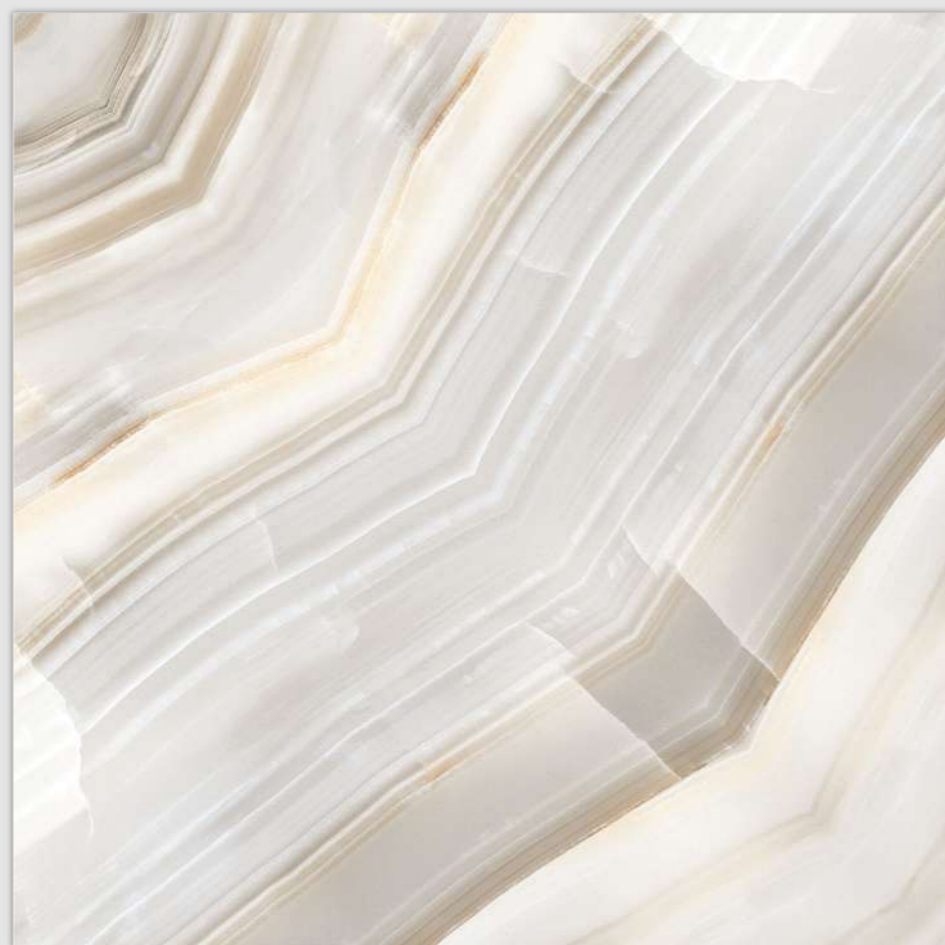

REFLECTA

SYMPHONY OF SYMMETRY

Model

BM-S11

600X
600MM