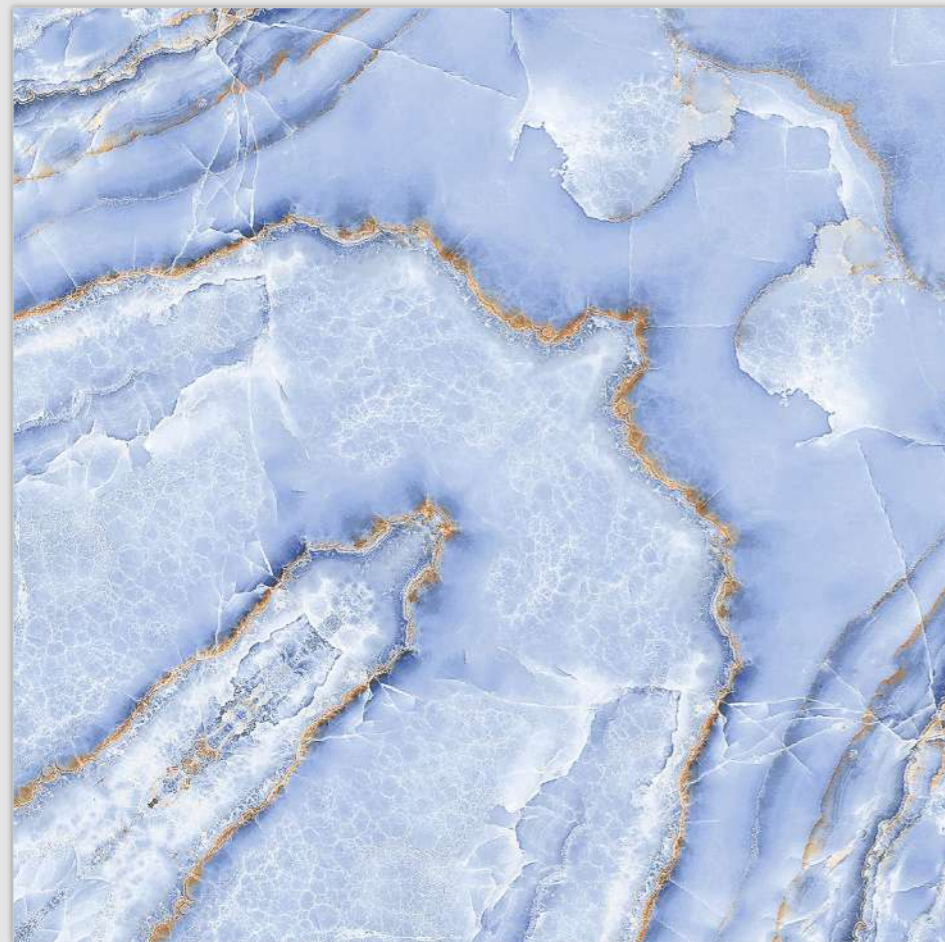

REFLECTA

SYMPHONY OF SYMMETRY

Model

BM-S7

600X
600MM