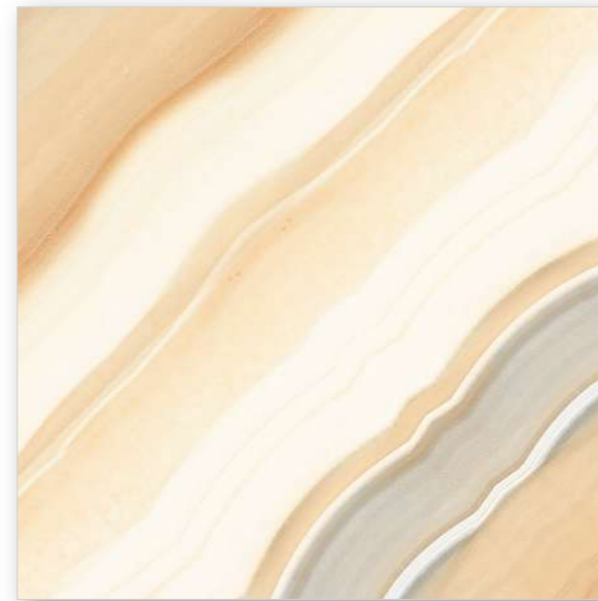

REFLECTA

SYMPHONY OF SYMMETRY

Model

**BM-PIRATES
BEIGE**

**600X
600MM**

Finish / **Glossy Polished**

Colour / **Classic**

Design / **Book-Match**