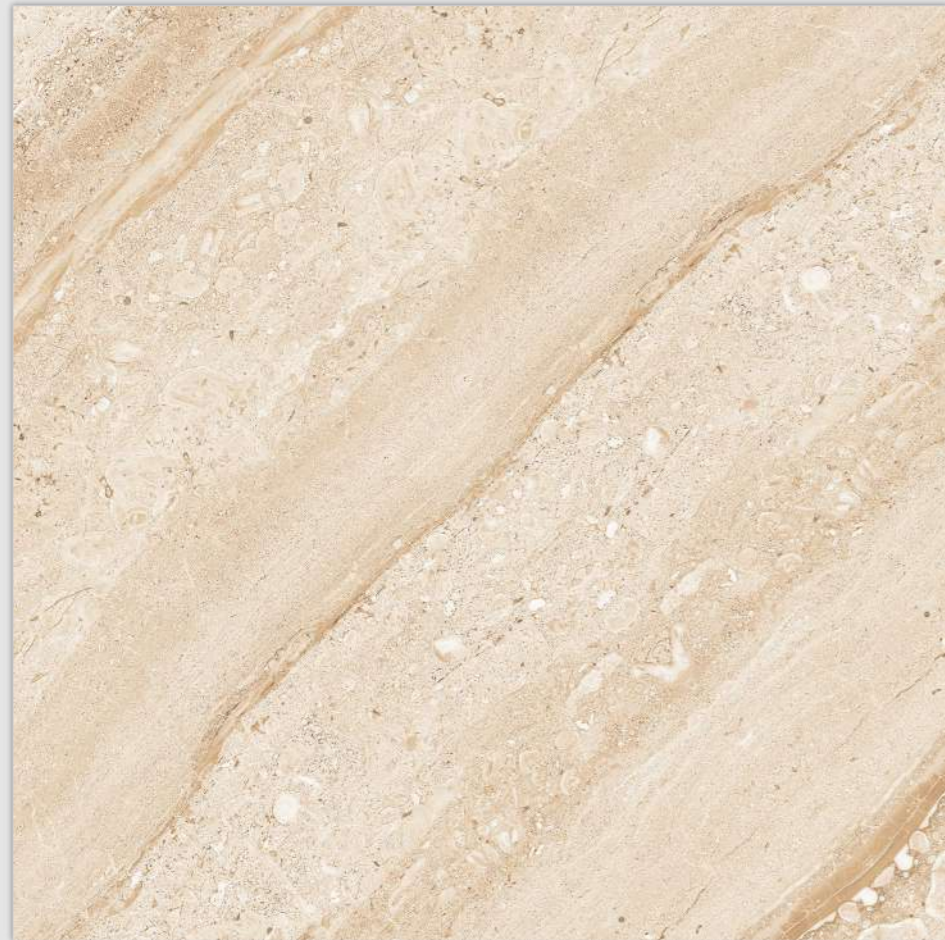

REFLECTA

SYMPHONY OF SYMMETRY

Model

BM-S20

600X
600MM