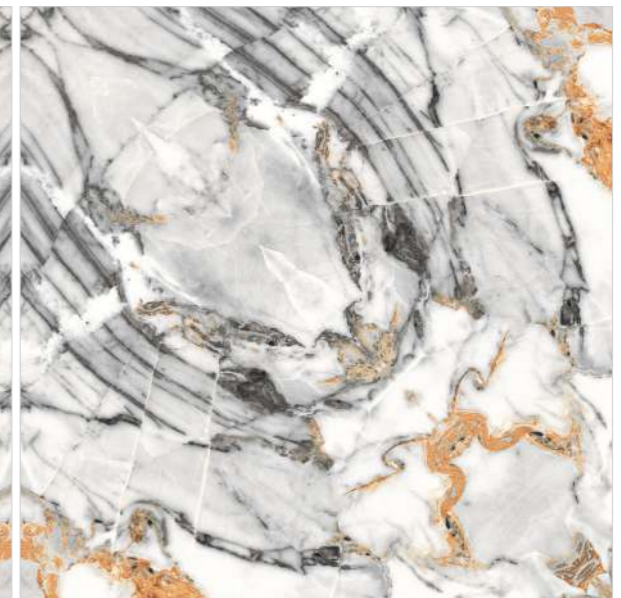

Finish / **Glossy Polished**

Colour / **Classic**

Design / **Book-Match**

4 Tiles ◀
Layout