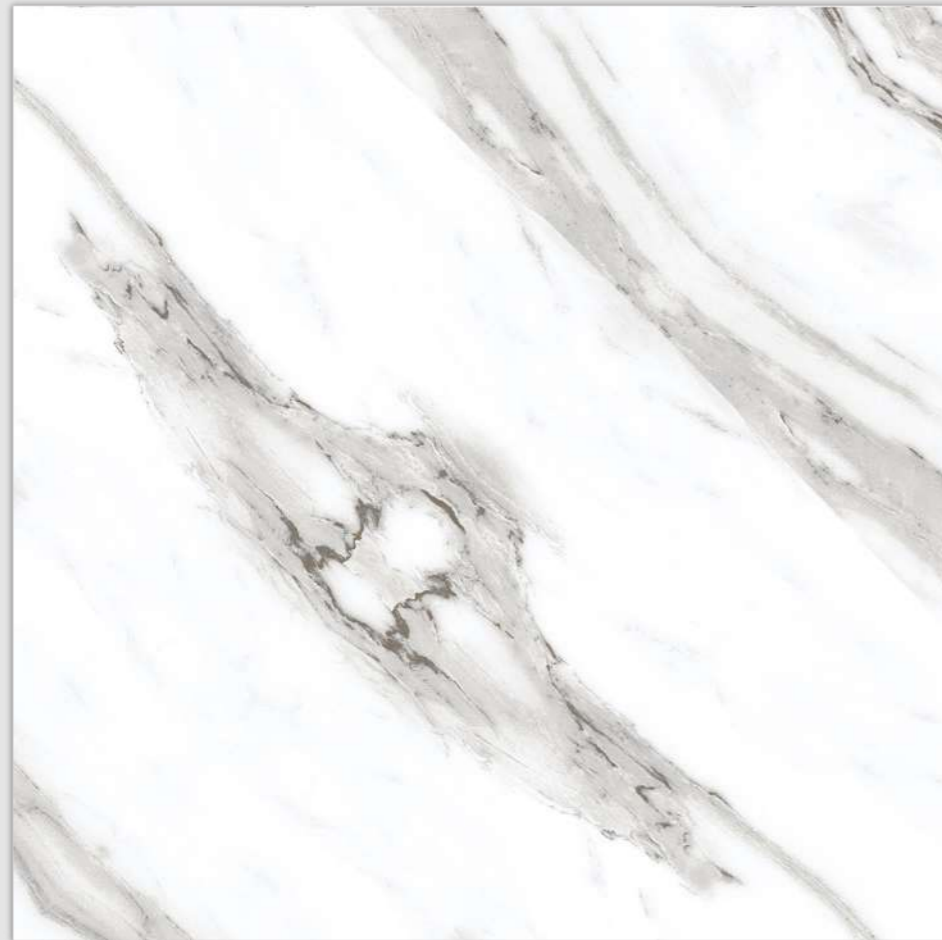

REFLECTA

SYMPHONY OF SYMMETRY

Model

BM-S42

600X
600MM