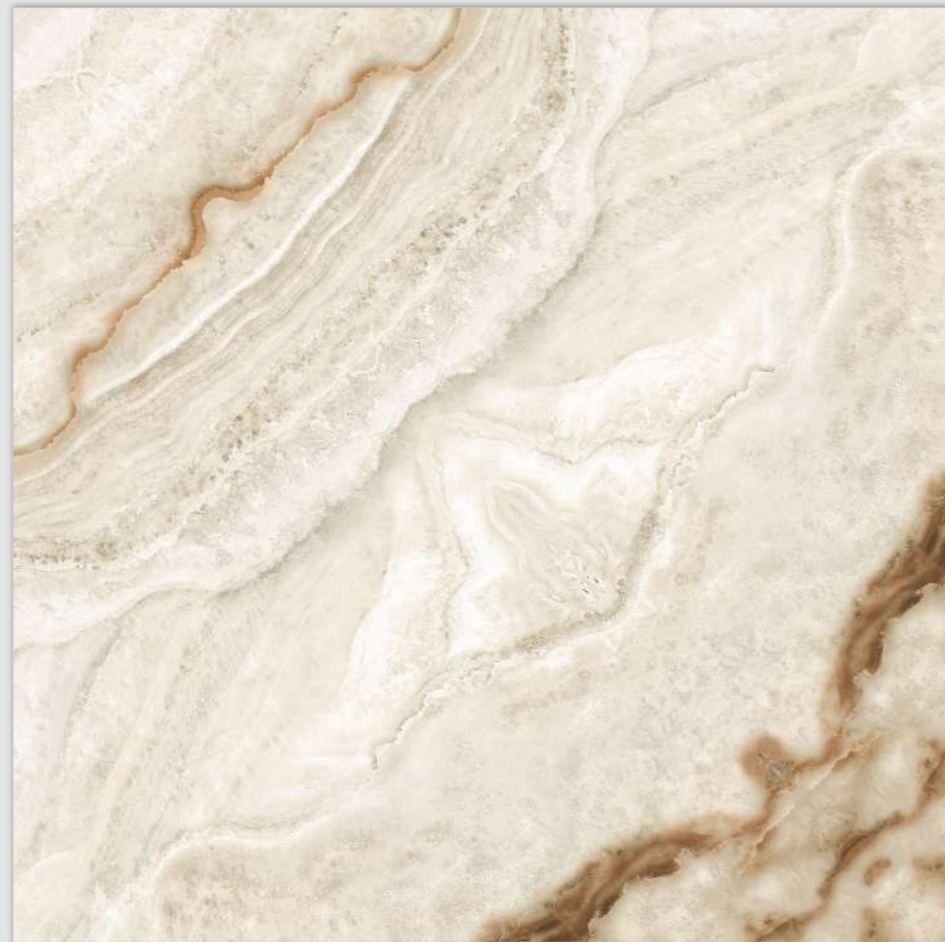

REFLECTA

SYMPHONY OF SYMMETRY

Model

BM-S52

600X
600MM