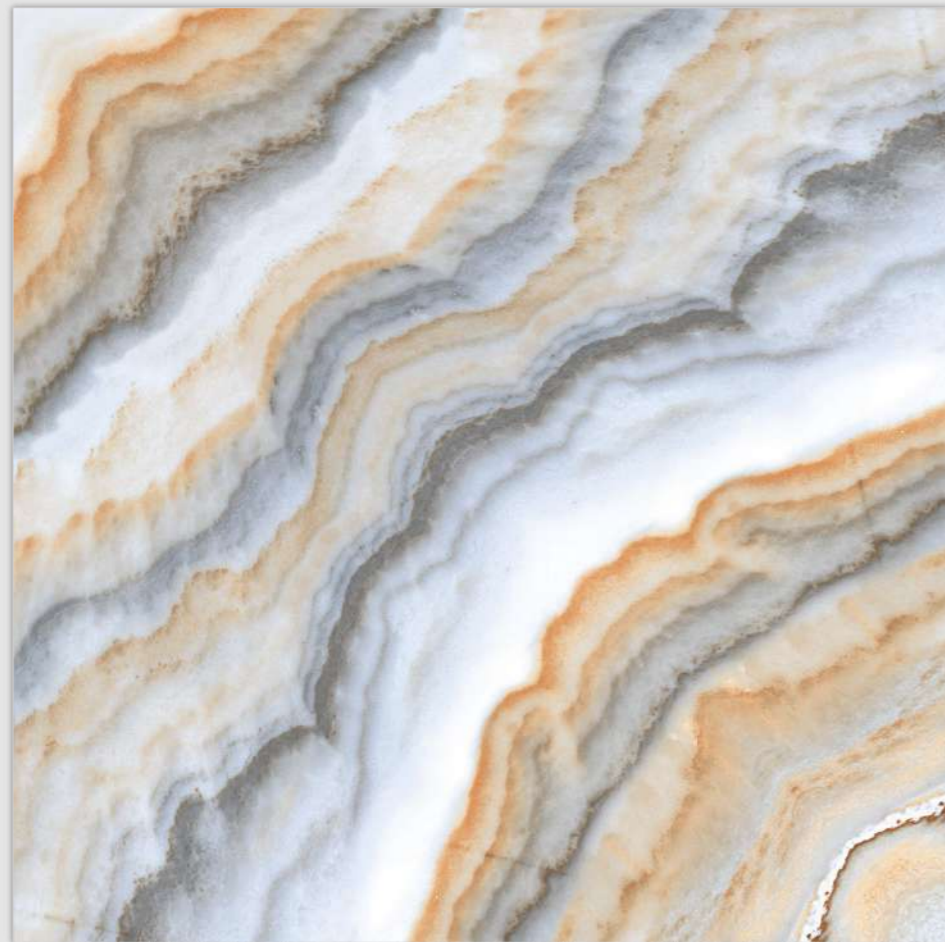

**BM-ESTREMOS
WHITE**

**600X
600MM**

Finish / Glossy Polished

Colour / Classic

Design / Book-Match

4 Tiles
Layout

REFLECTA

SYMPHONY OF SYMMETRY