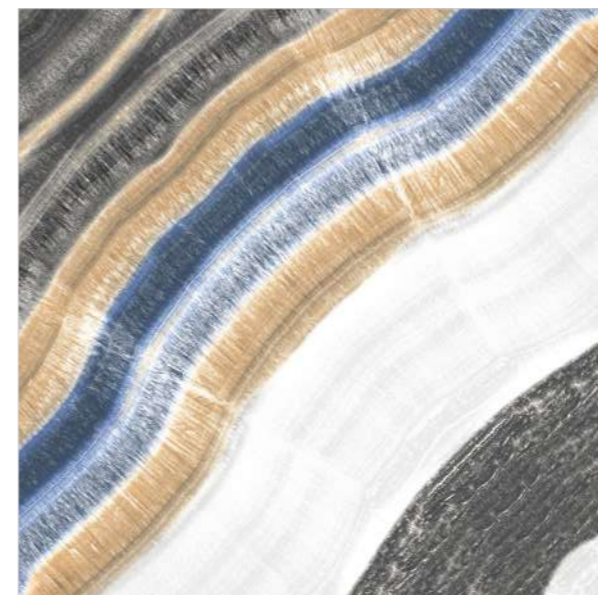

REFLECTA

SYMPHONY OF SYMMETRY

Model

BM-M4032

600X
600MM

Finish / **Glossy Polished**

Colour / **Classic**

Design / **Book-Match**