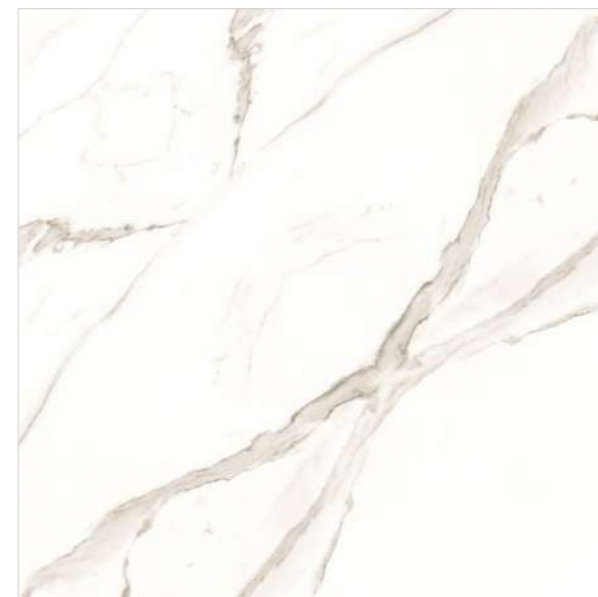

Finish / **Glossy Polished**

Colour / **Classic**

Design / **Book-Match**

4 Tiles ◀
Layout