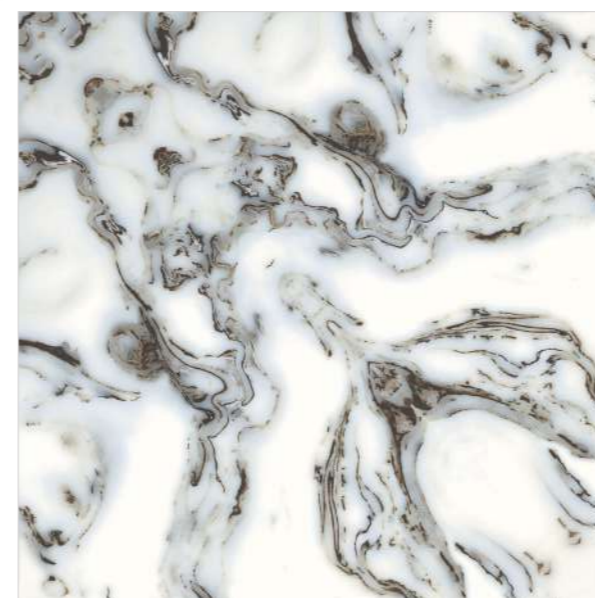

4 Tiles ◀
Layout

REFLECTA

SYMPHONY OF SYMMETRY

Model

BM-S18

600X
600MM

Finish / Glossy Polished

Colour / Classic