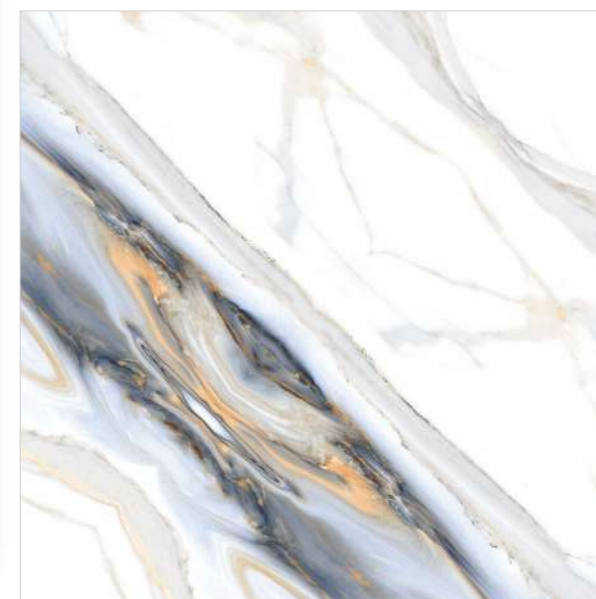

Finish / **Glossy Polished**

Colour / **Classic**

Design / **Book-Match**

4 Tiles ◀
Layout