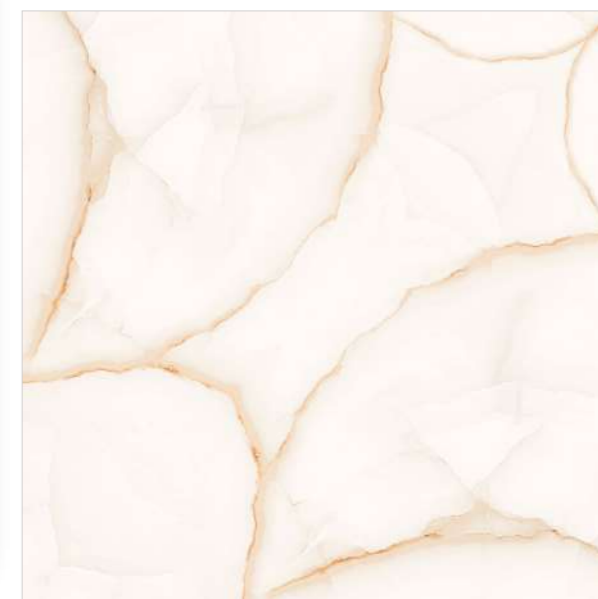

REFLECTA

SYMPHONY OF SYMMETRY

Model

BM-S47

600X
600MM

Finish / **Glossy Polished**

Colour / **Classic**

Design / **Book-Match**