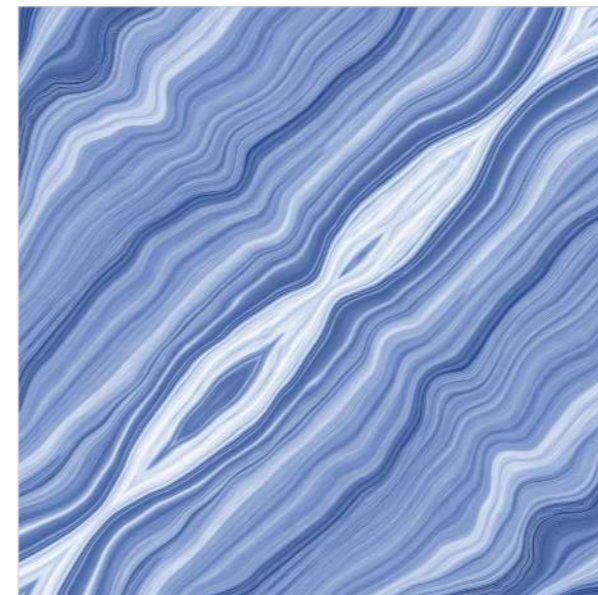

REFLECTA

SYMPHONY OF SYMMETRY

Model

BM-S30

**600X
600MM**

Finish / **Glossy Polished**

Colour / **Classic**

Design / **Book-Match**