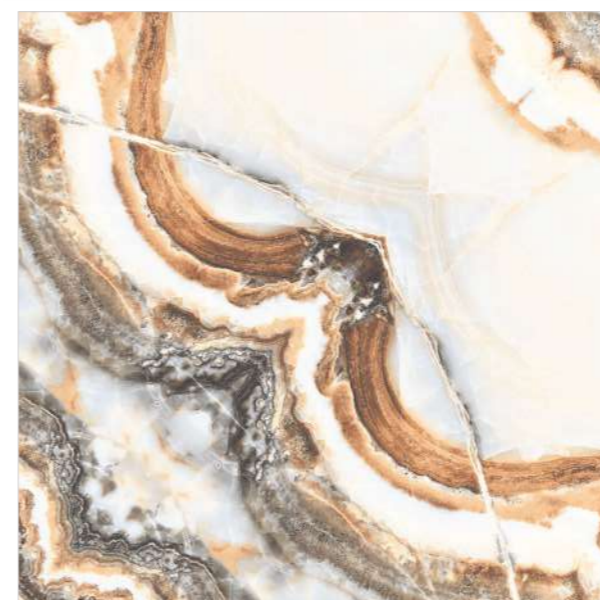

Finish / Glossy Polished

Colour / Classic

Design / Book-Match

4 Tiles
Layout