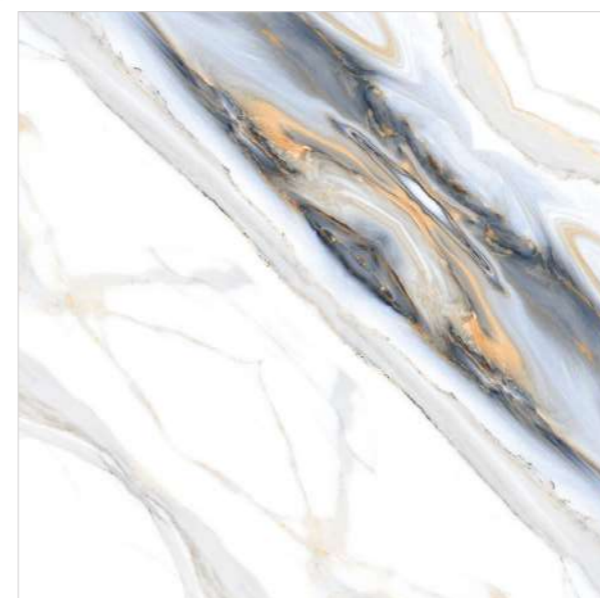

Finish / **Glossy Polished**

Colour / **Classic**

Design / **Book-Match**

4 Tiles ◀
Layout