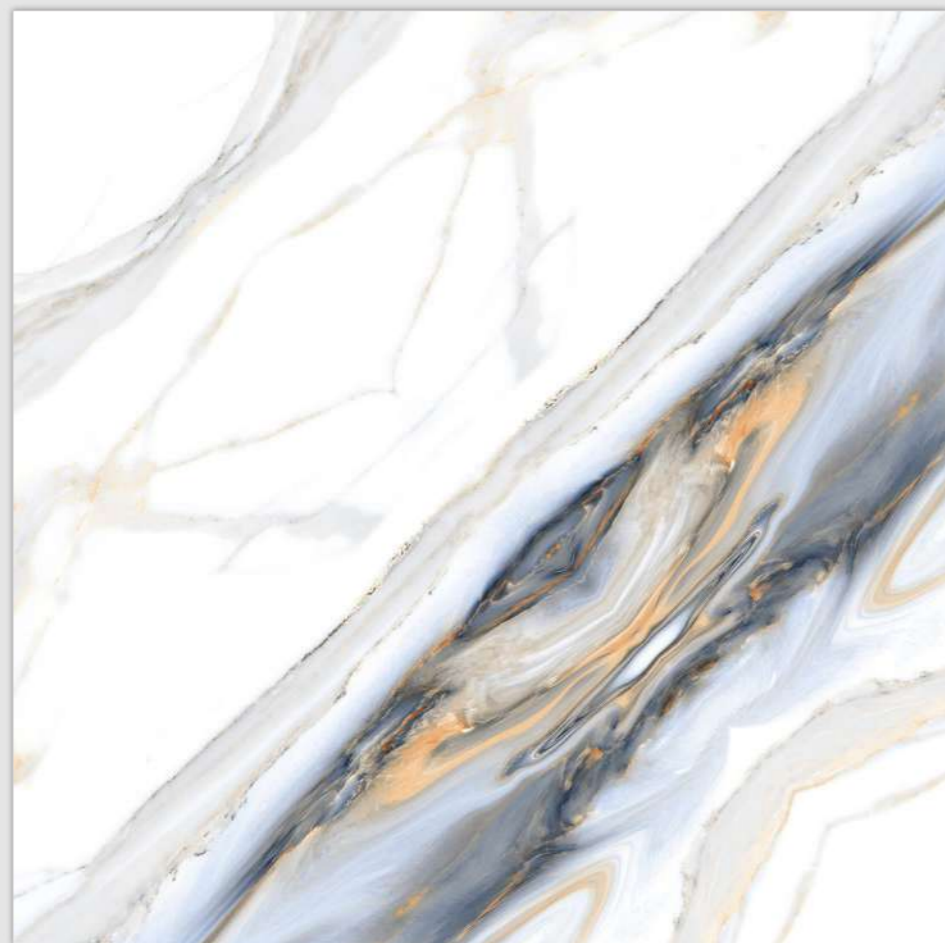

REFLECTA

SYMPHONY OF SYMMETRY

Model

BM-S46

600X
600MM