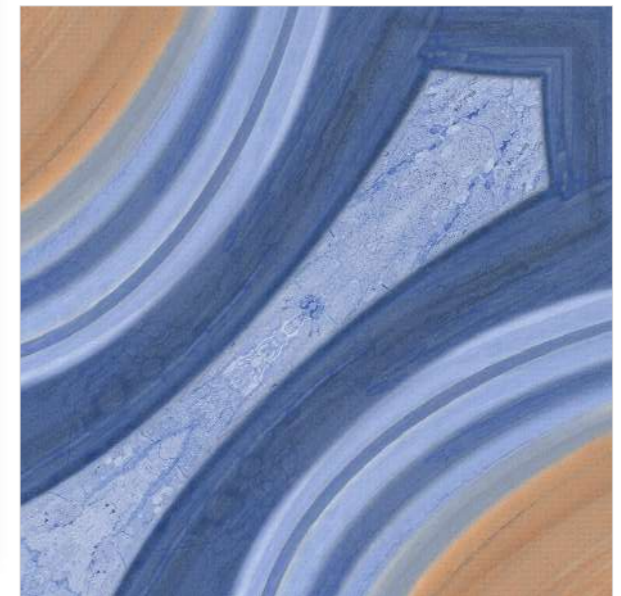

Finish / **Glossy Polished**
Colour / **Classic**
Design / **Book-Match**

4 Tiles ◀
Layout