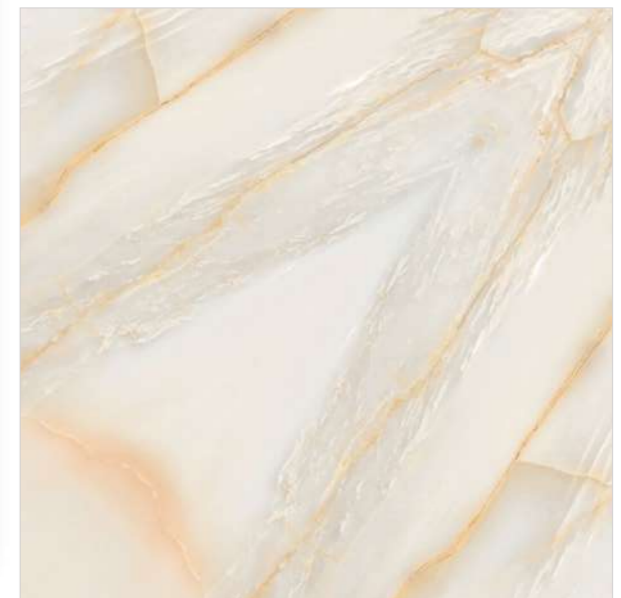

4 Tiles ◀
Layout

Design Preview /
▶ **BM-S46**

**Technical
Characteristics**

REFLECTA

SYMPHONY OF SYMMETRY

Model

BM-S48

**600X
600MM**