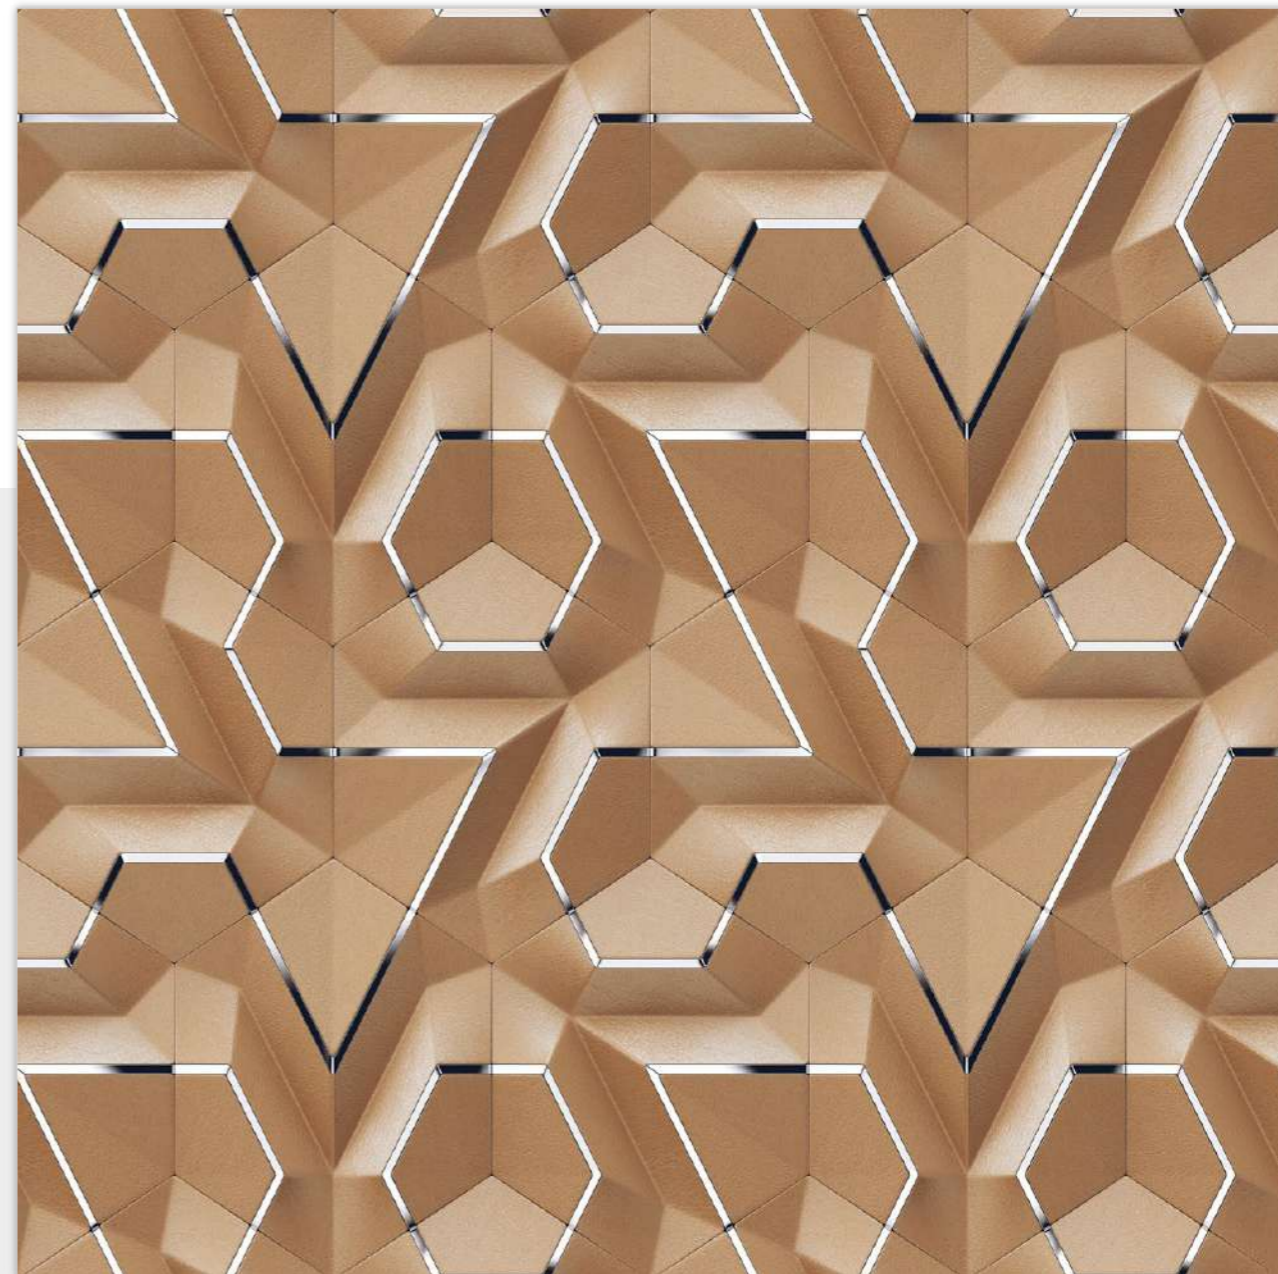

VERTEXA

GRACEFUL EXEMPLAR ILLUSIONS

Model

3D-S63

Finish /
Glossy Polished

Colour /
Classic

Design /
3D

600X
600MM