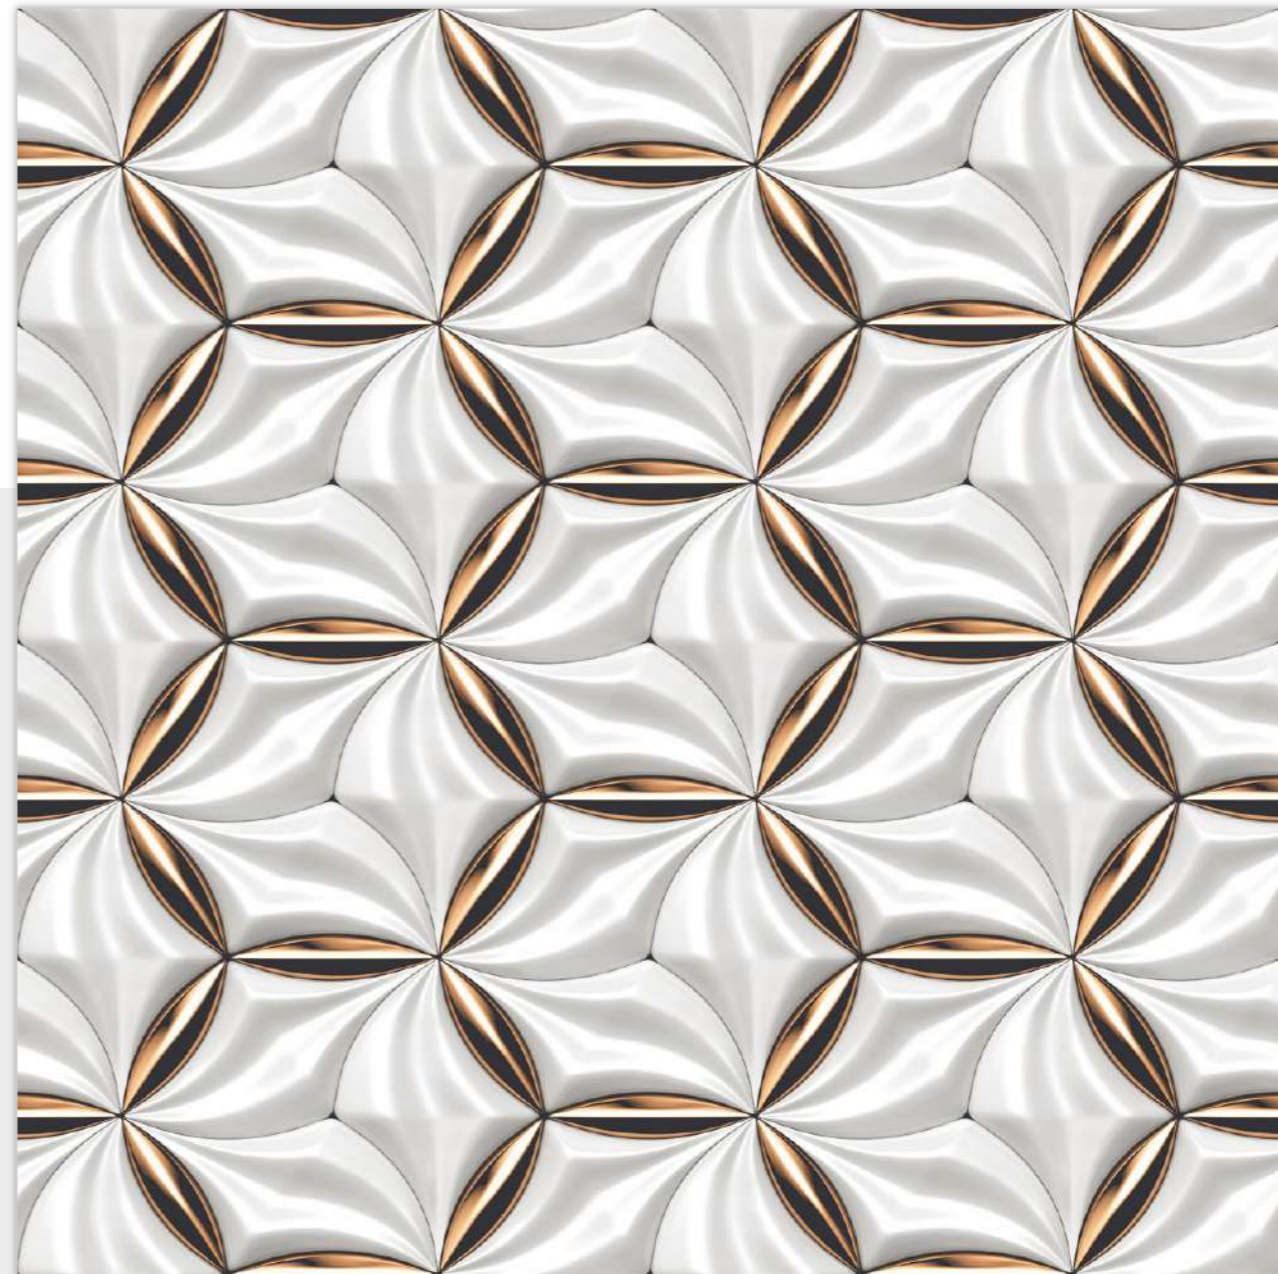

VERTEXA

GRACEFUL EXEMPLAR ILLUSIONS

Model
3D-S26

Finish /
Glossy Polished
Colour /
Classic
Design /
3D

600X
600MM