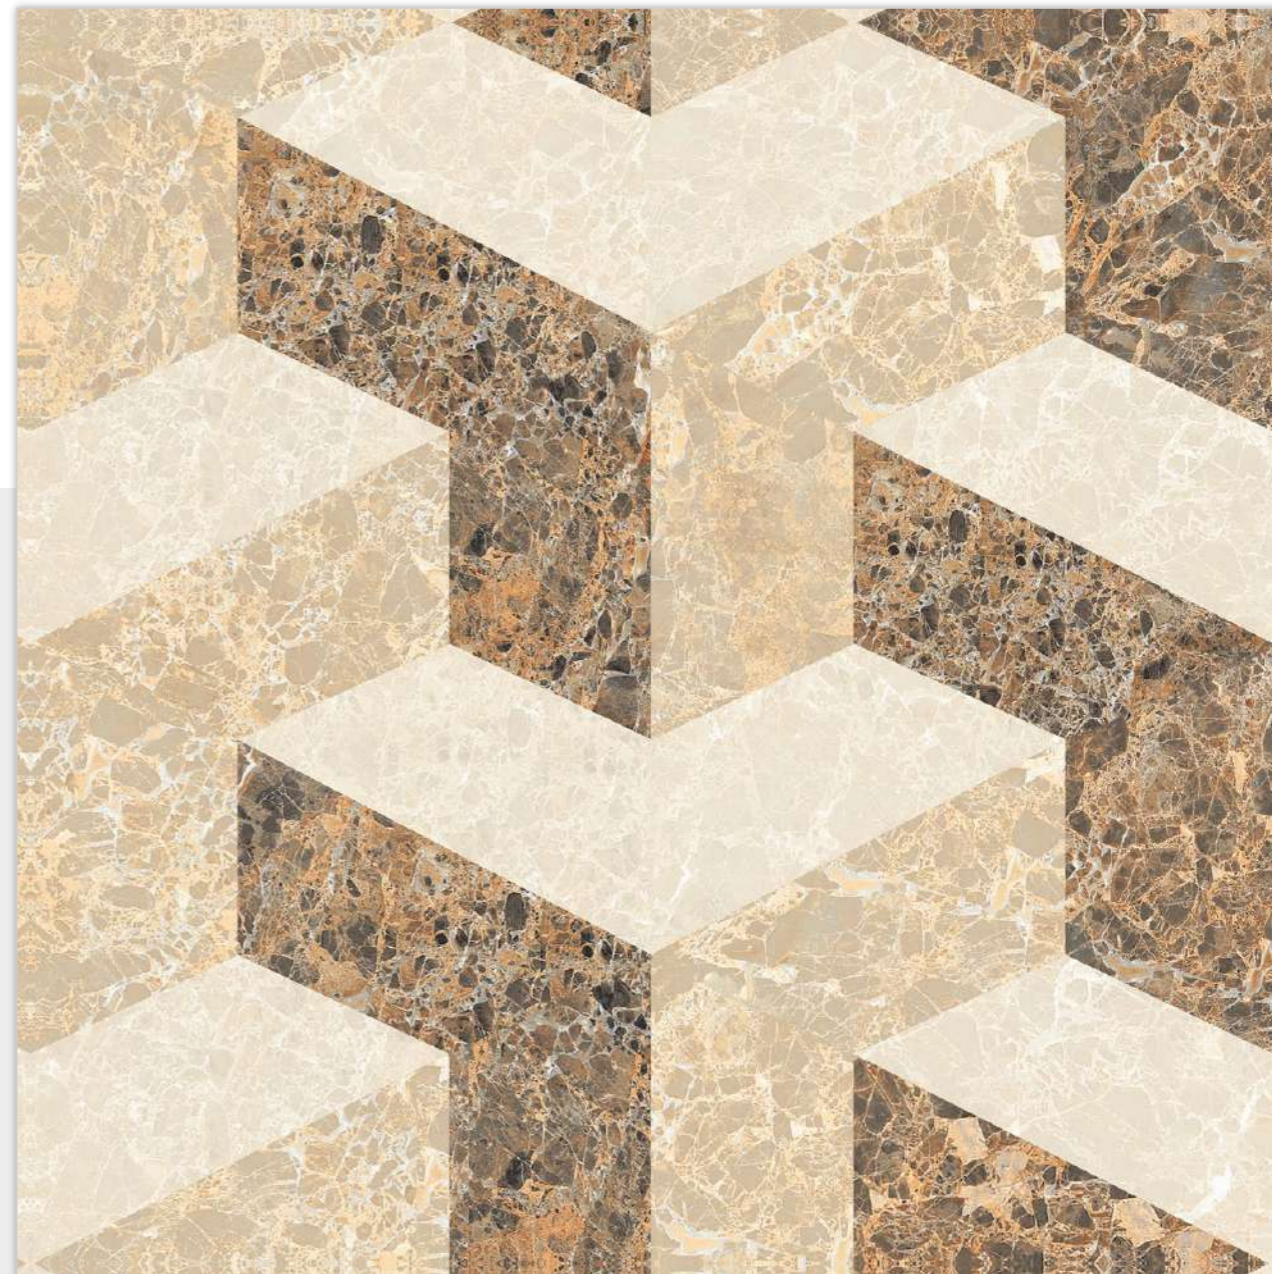

GRACEFUL EXEMPLAR ILLUSIONS

Model

3D-S59

Finish /
Glossy Polished

Colour /
Classic

Design /
3D

**600X
600MM**

VERTEXA