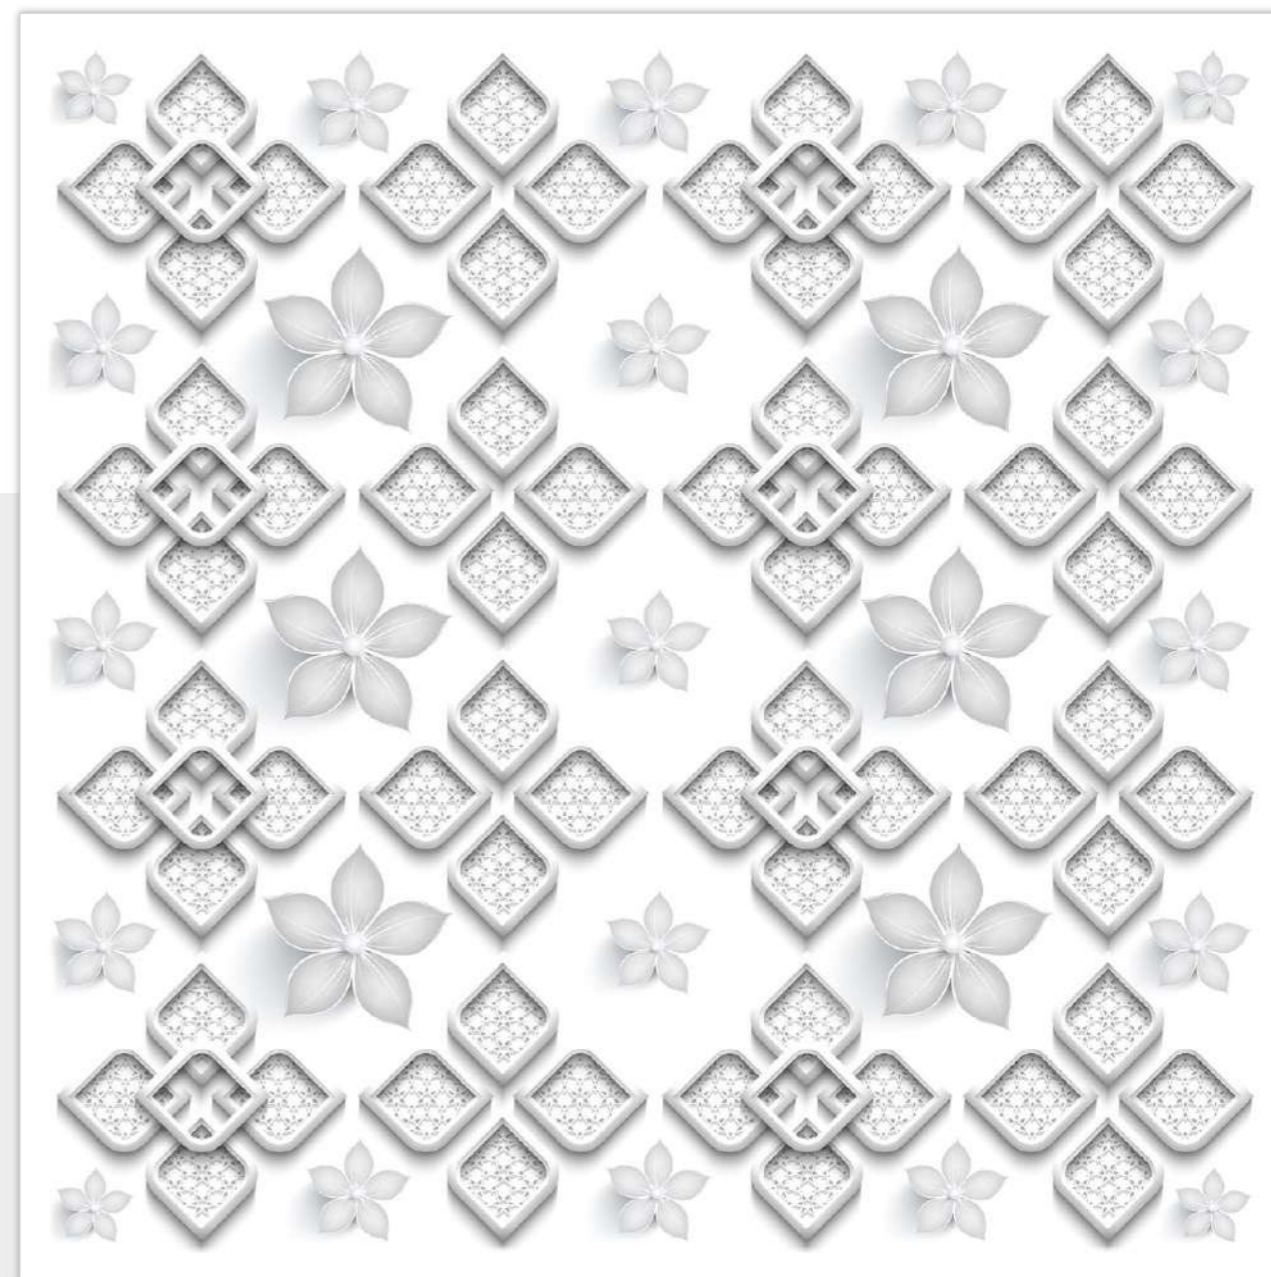

VERTEXA

GRACEFUL EXEMPLAR ILLUSIONS

Model

3D-S79

Finish /
Glossy Polished

Colour /
Classic

Design /
3D

600X
600MM