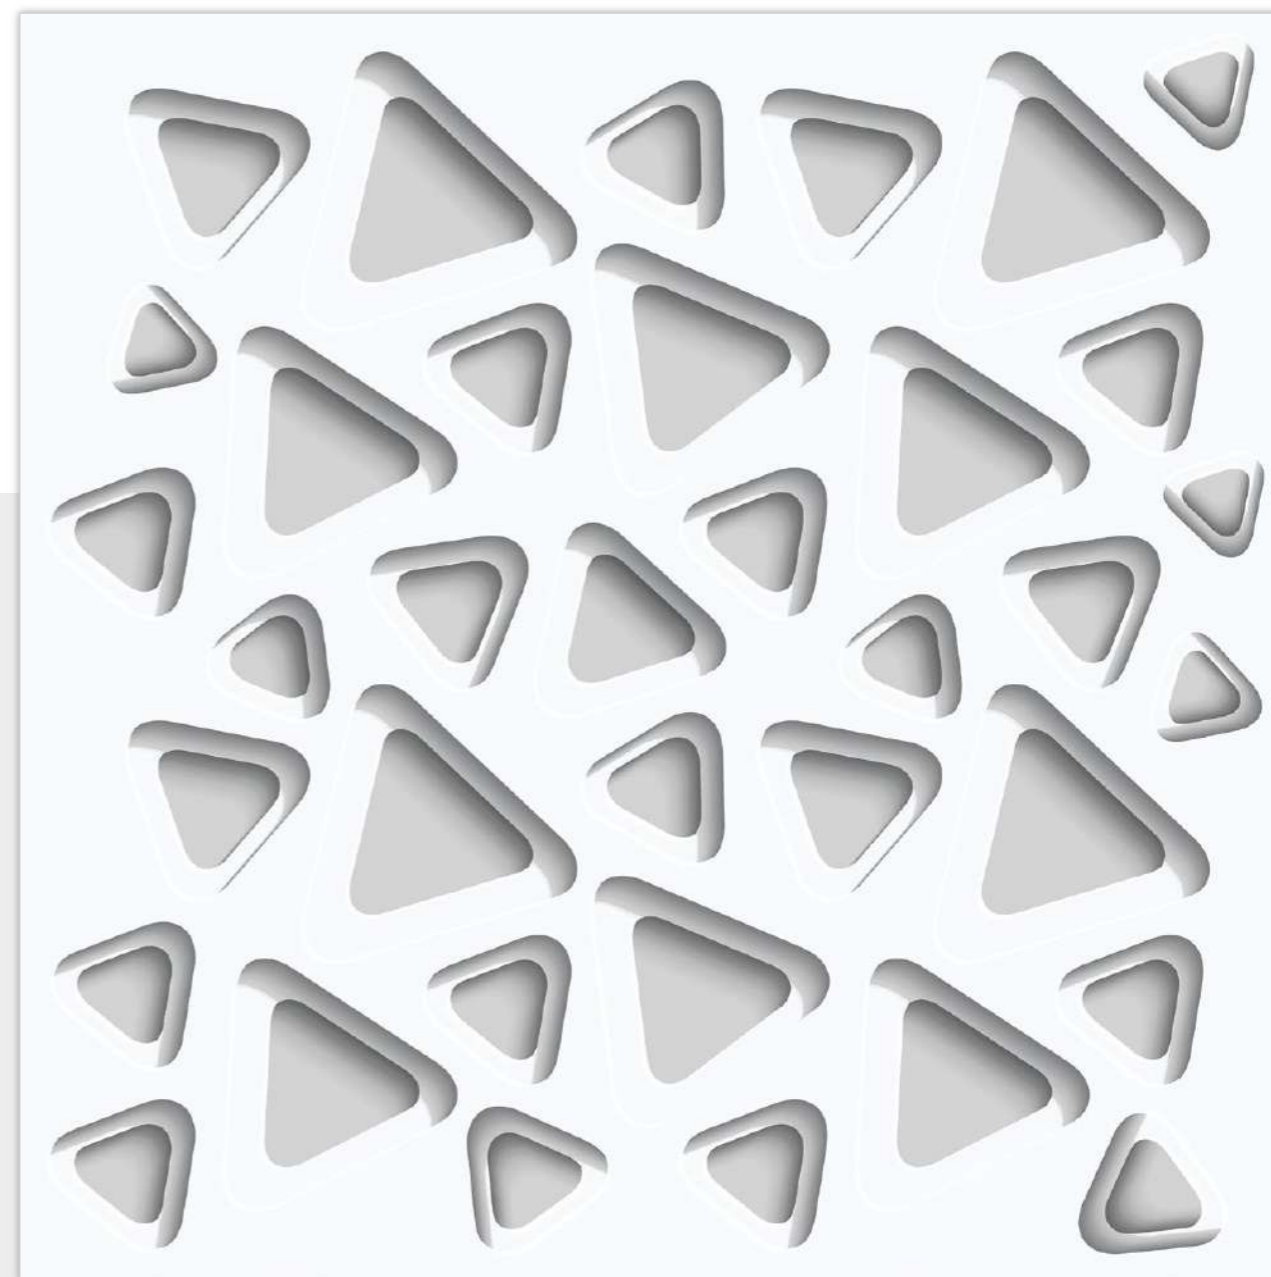

VERTEXA

GRACEFUL EXEMPLAR ILLUSIONS

Model

3D-S67

Finish /
Glossy Polished

Colour /
Classic

Design /
3D

**600X
600MM**