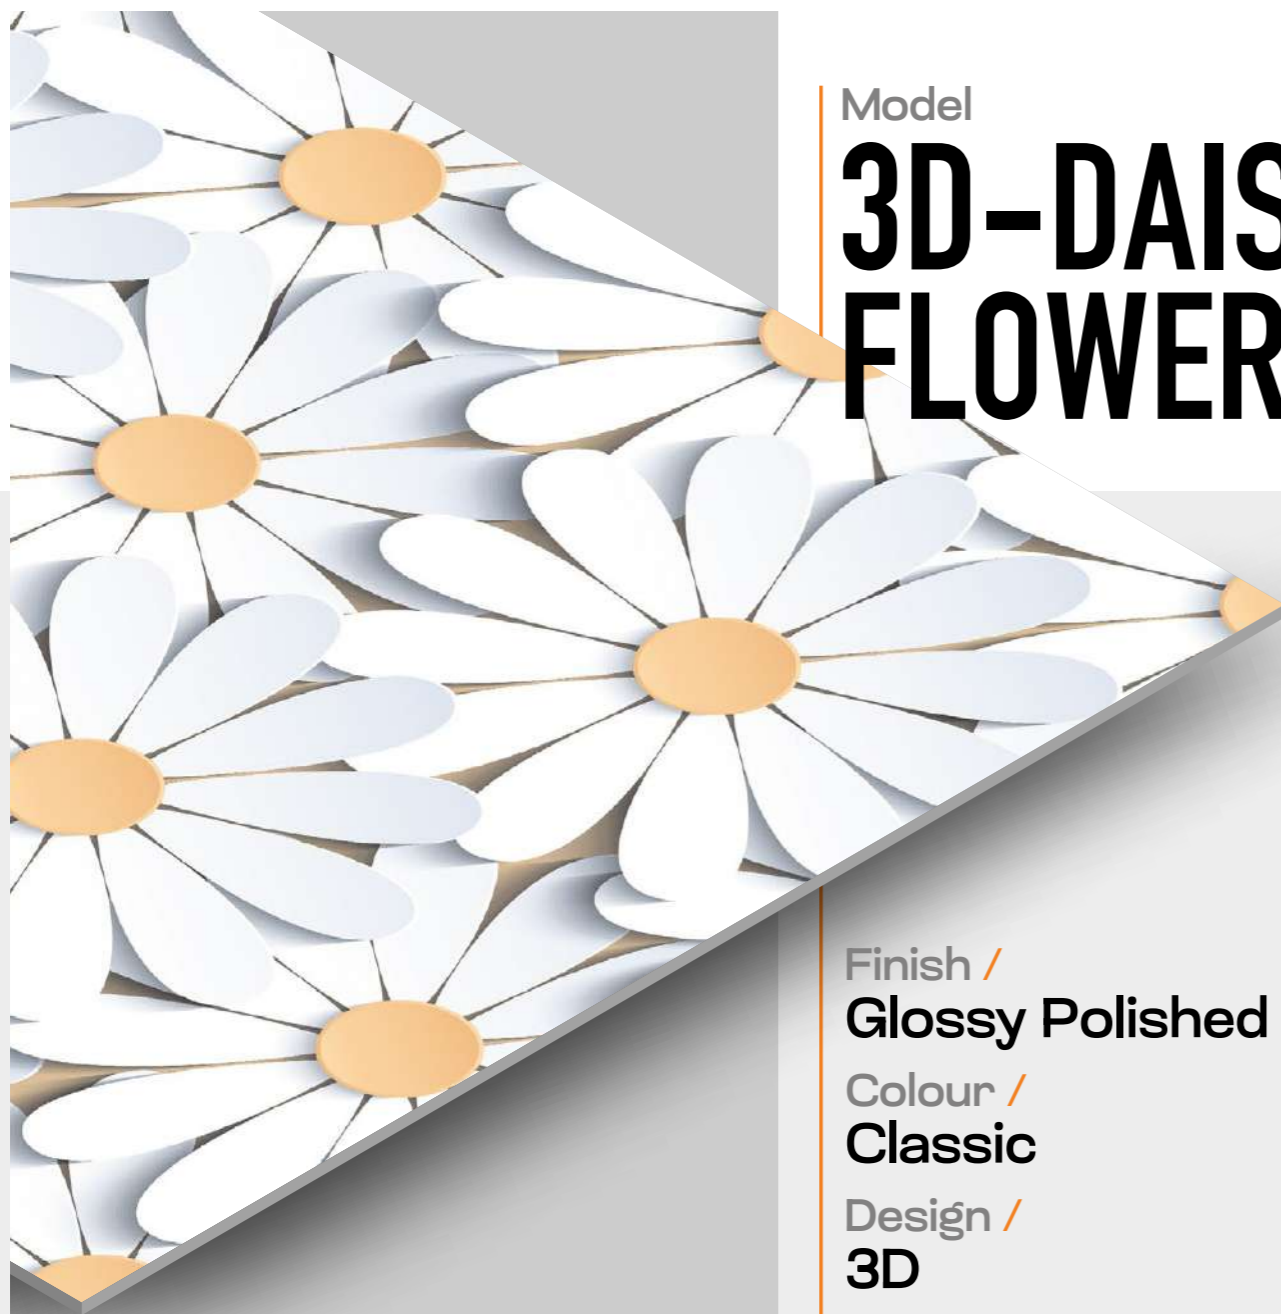

**600X
600MM**

Design Preview /
▶ 3D-Baloon Decor

Technical
Characteristics

VERTEXA

GRACEFUL EXEMPLAR ILLUSIONS

Model

3D-BLUE FLOWER

Finish /
Glossy Polished

Colour /
Classic

Design /
3D

**600X
600MM**

Model
**3D-DAISY
FLOWER**

Finish /
Glossy Polished

Colour /
Classic

Design /
3D

**600X
600MM**