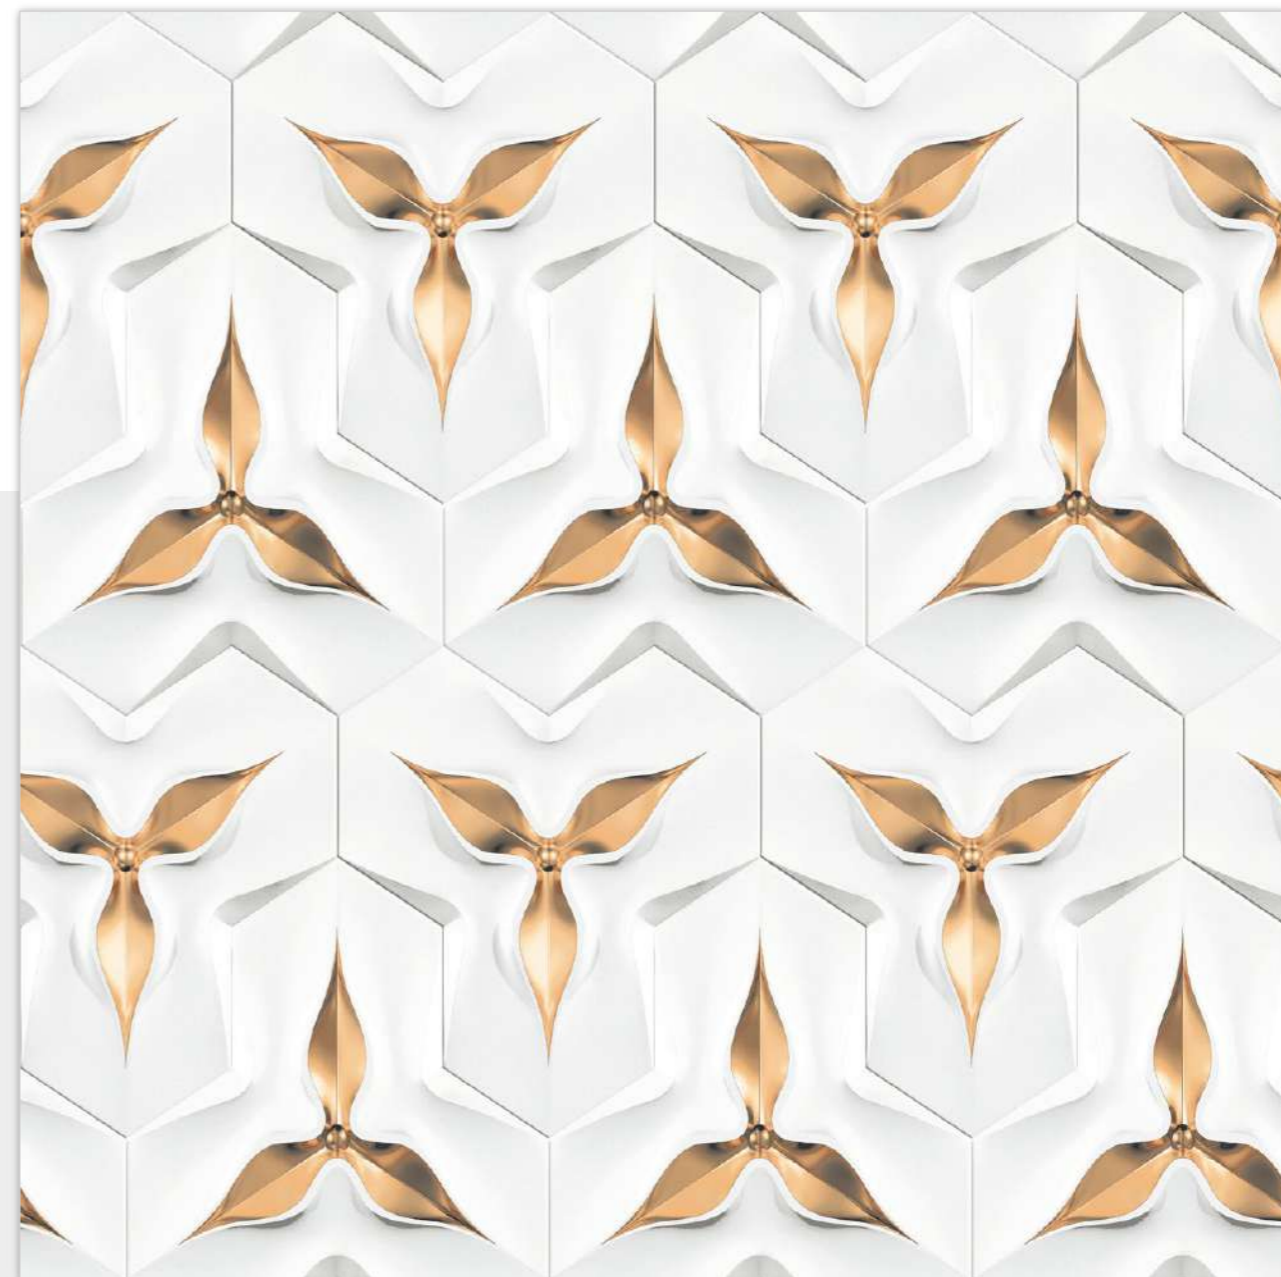

GRACEFUL EXEMPLAR ILLUSIONS

Model

3D-6001

Finish /
Glossy Polished

Colour /
Classic

Design /
3D

600X
600MM

Design Preview /
▶ 3D-1328

Technical
Characteristics

VERTEXA

GRACEFUL EXEMPLAR ILLUSIONS

Model

3D-6002

Finish /
Glossy Polished

Colour /
Classic

Design /
3D

600X
600MM

VERTEXA

GRACEFUL EXEMPLAR ILLUSIONS

Model

3D-9036

Finish /
Glossy Polished

Colour /
Classic

Design /
3D