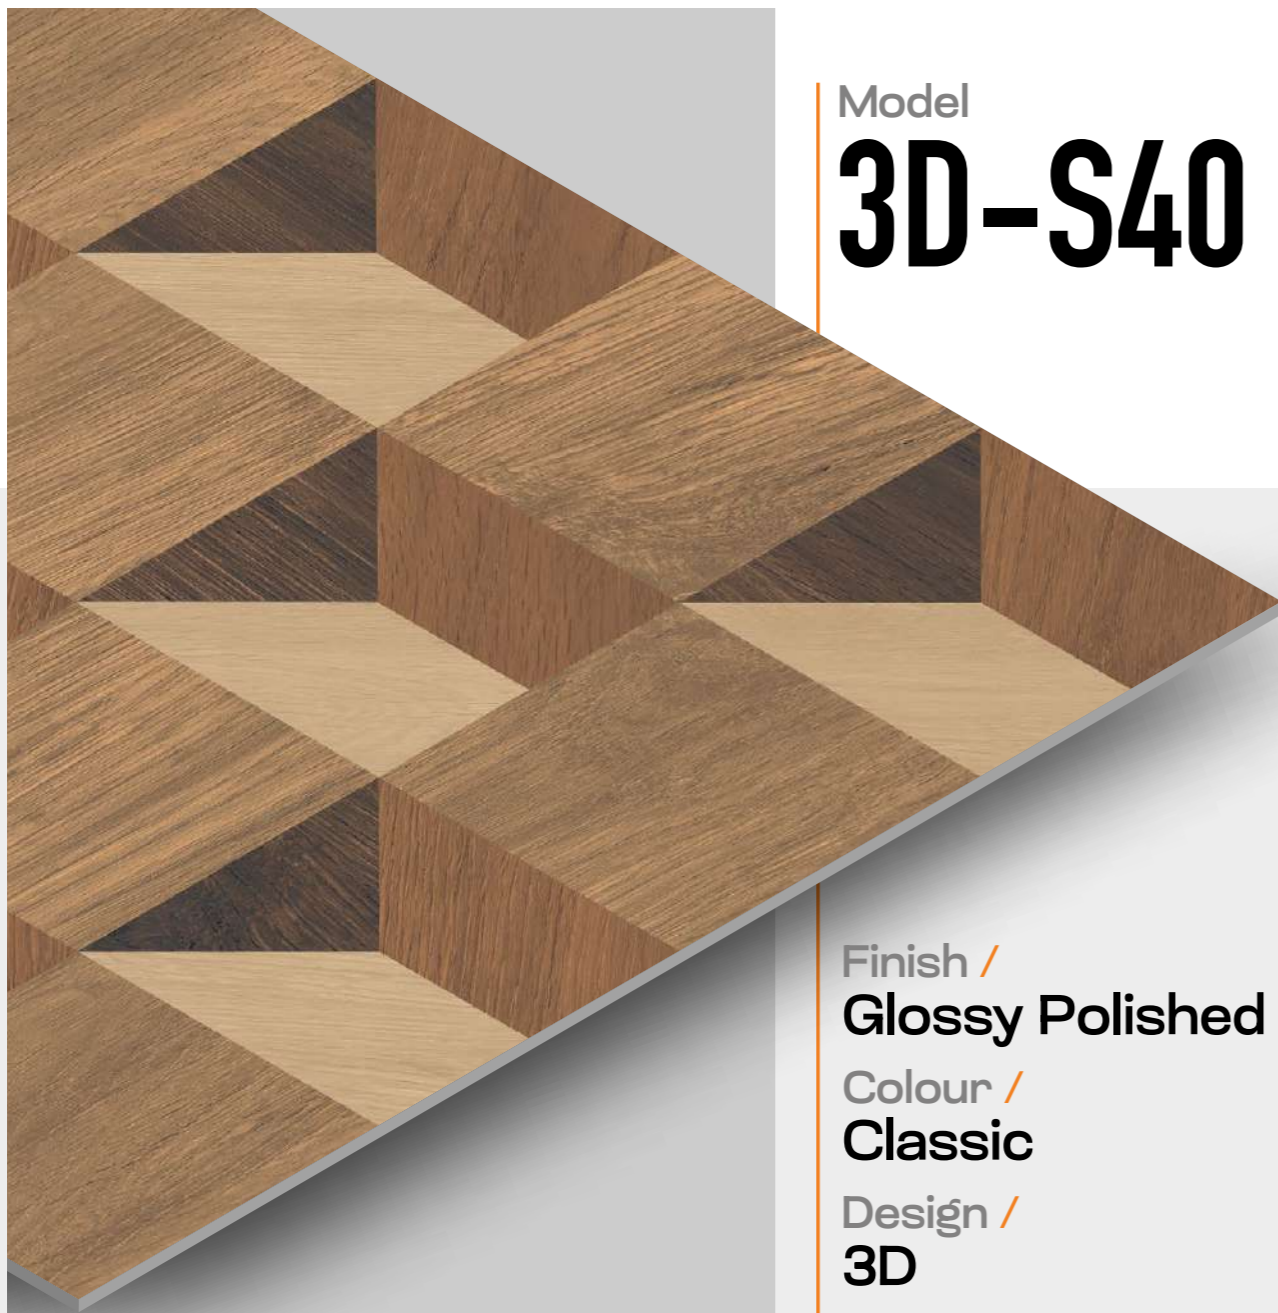

600X
600MM

Design Preview /
▶ 3D-S39

Technical
Characteristics

VERTEXA

GRACEFUL EXEMPLAR ILLUSIONS

Model
3D-S40

Finish /
Glossy Polished
Colour /
Classic
Design /
3D

600X
600MM