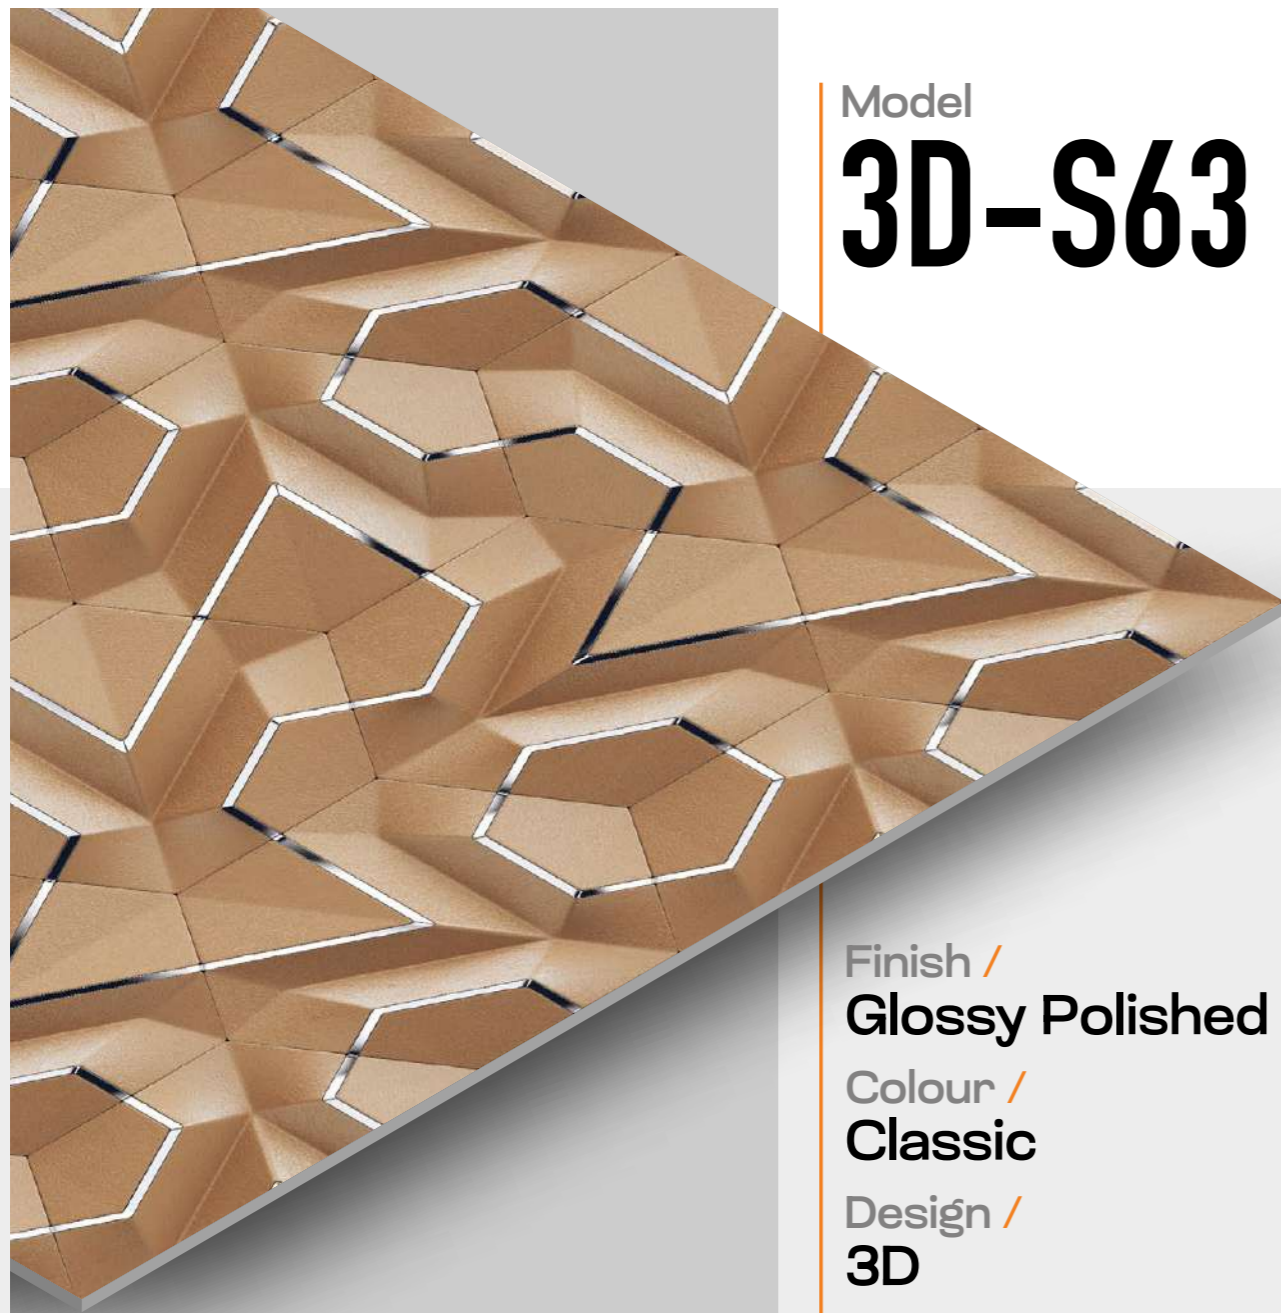

VERTEXA

GRACEFUL EXEMPLAR ILLUSIONS

Model

3D-S63

Finish /
Glossy Polished

Colour /
Classic

Design /
3D