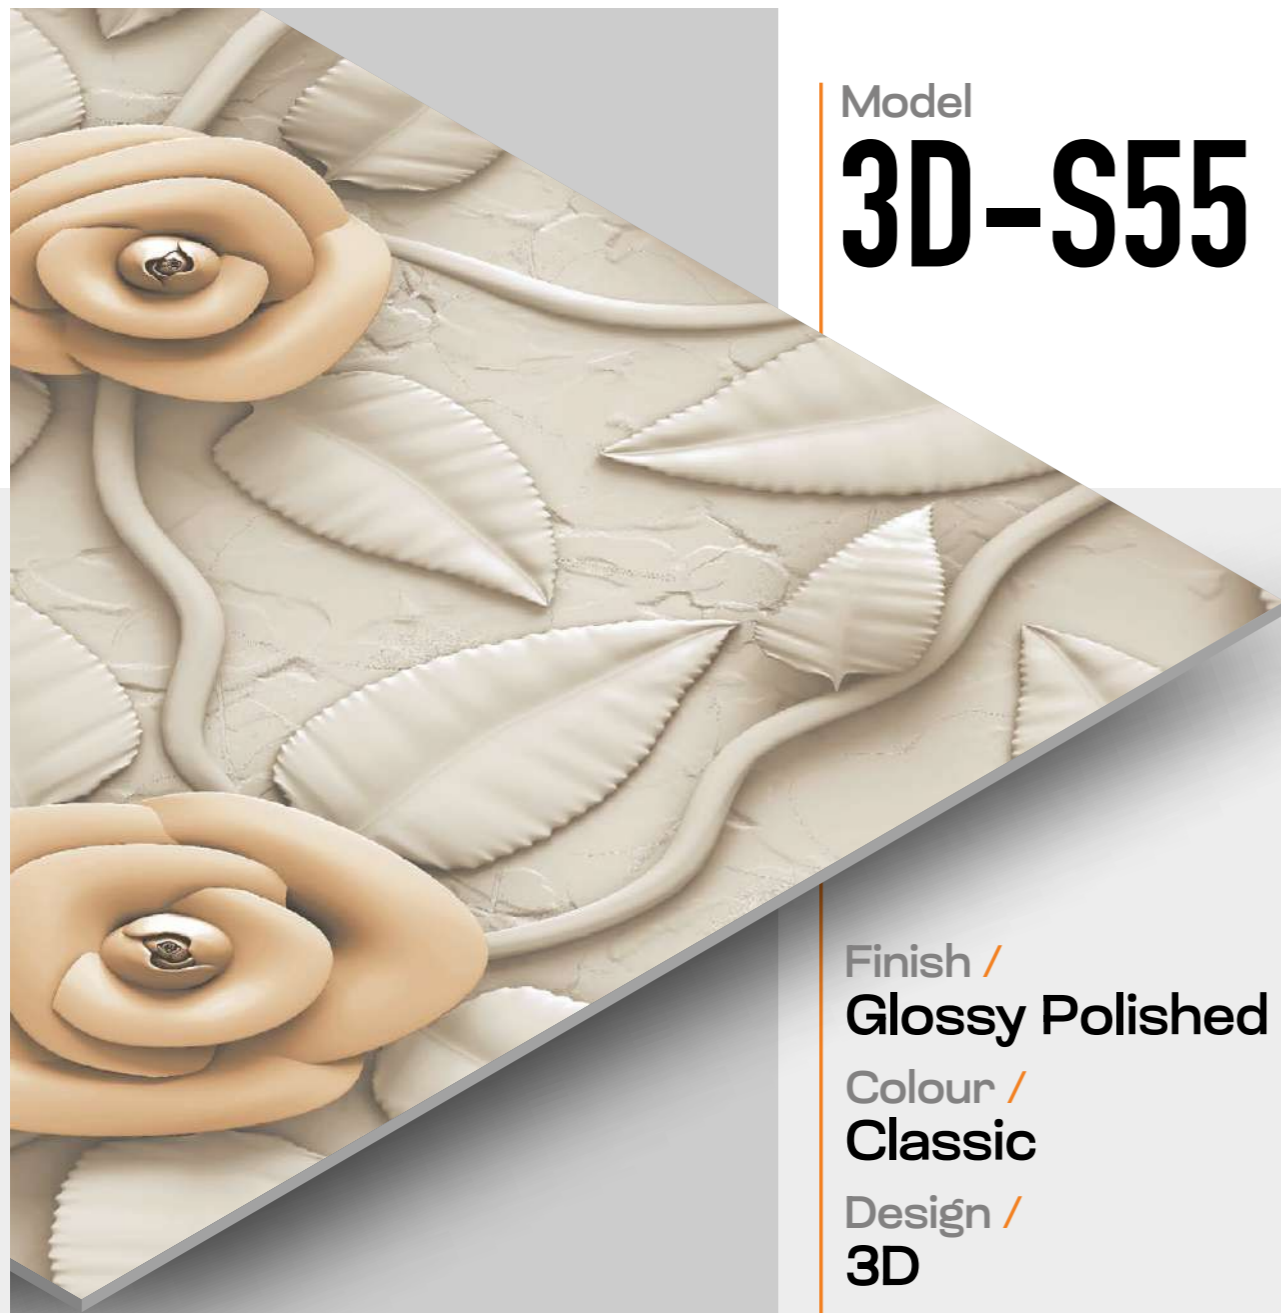

Finish /
Glossy Polished

Colour /
Classic

Design /
3D

600X
600MM

Design Preview /
▶ 3D-S54

Technical
Characteristics

VERTEXA

GRACEFUL EXEMPLAR ILLUSIONS