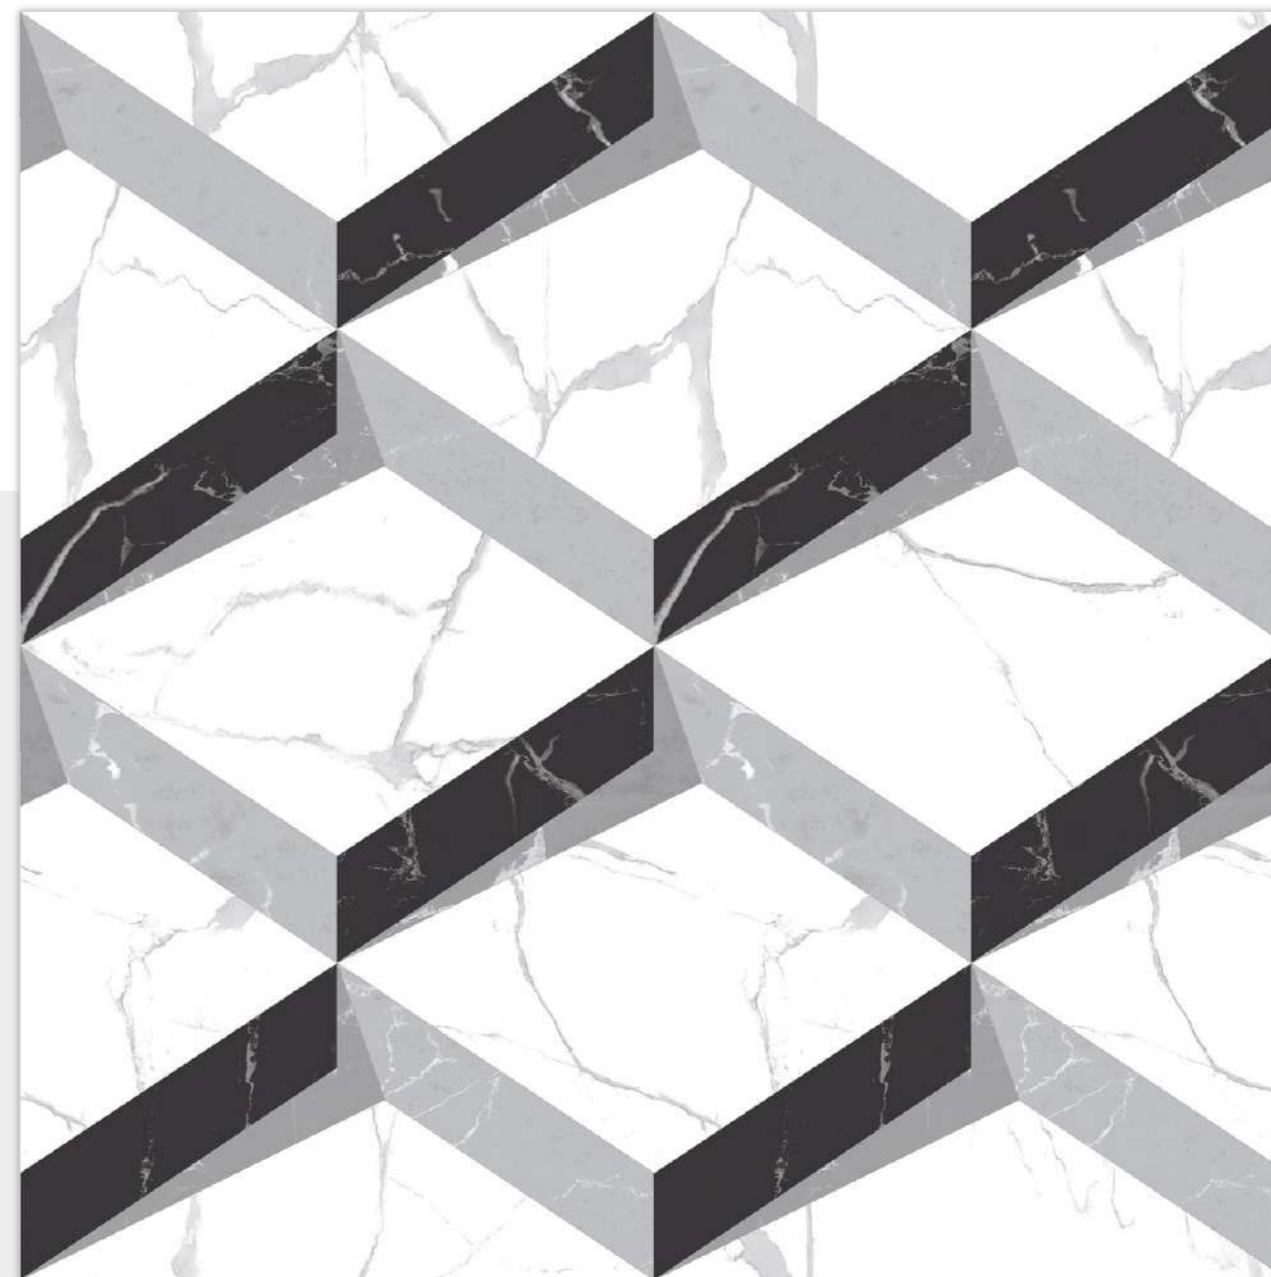

VERTEXA

GRACEFUL EXEMPLAR ILLUSIONS

Model

3D-S41

Finish /
Glossy Polished

Colour /
Classic

Design /
3D

600X
600MM