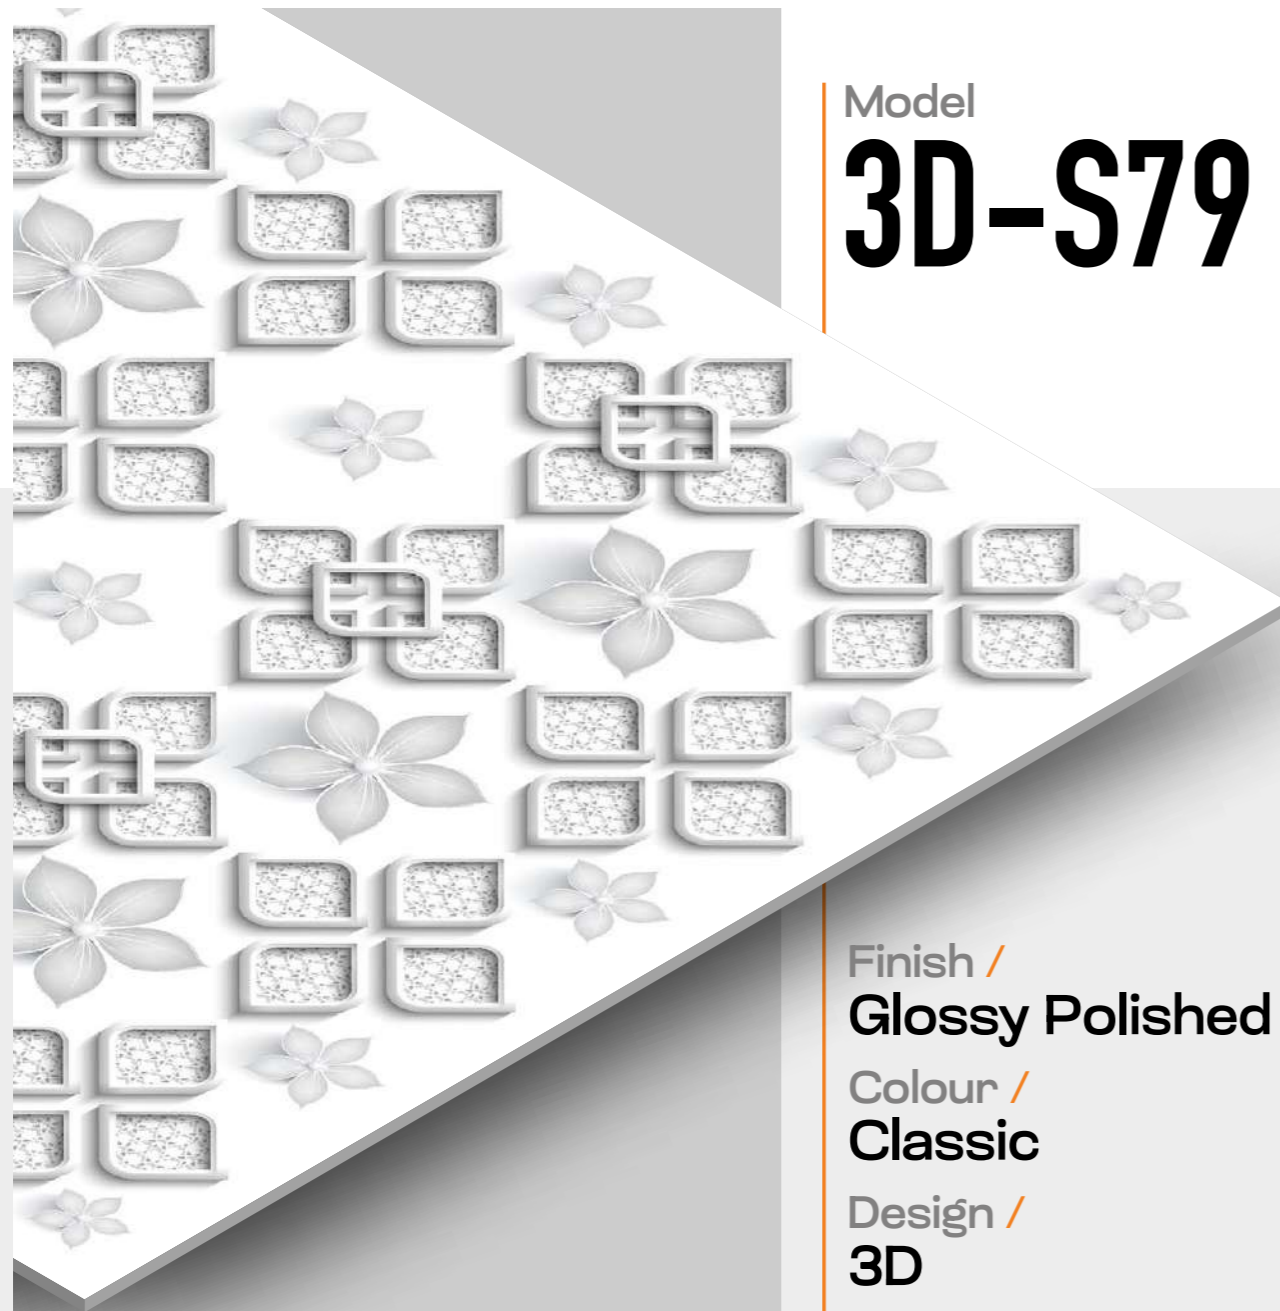

Finish /
Glossy Polished

Colour /
Classic

Design /
3D

**600X
600MM**

Design Preview /
▶ 3D-S77

**Technical
Characteristics**

VERTEXA

GRACEFUL EXEMPLAR ILLUSIONS