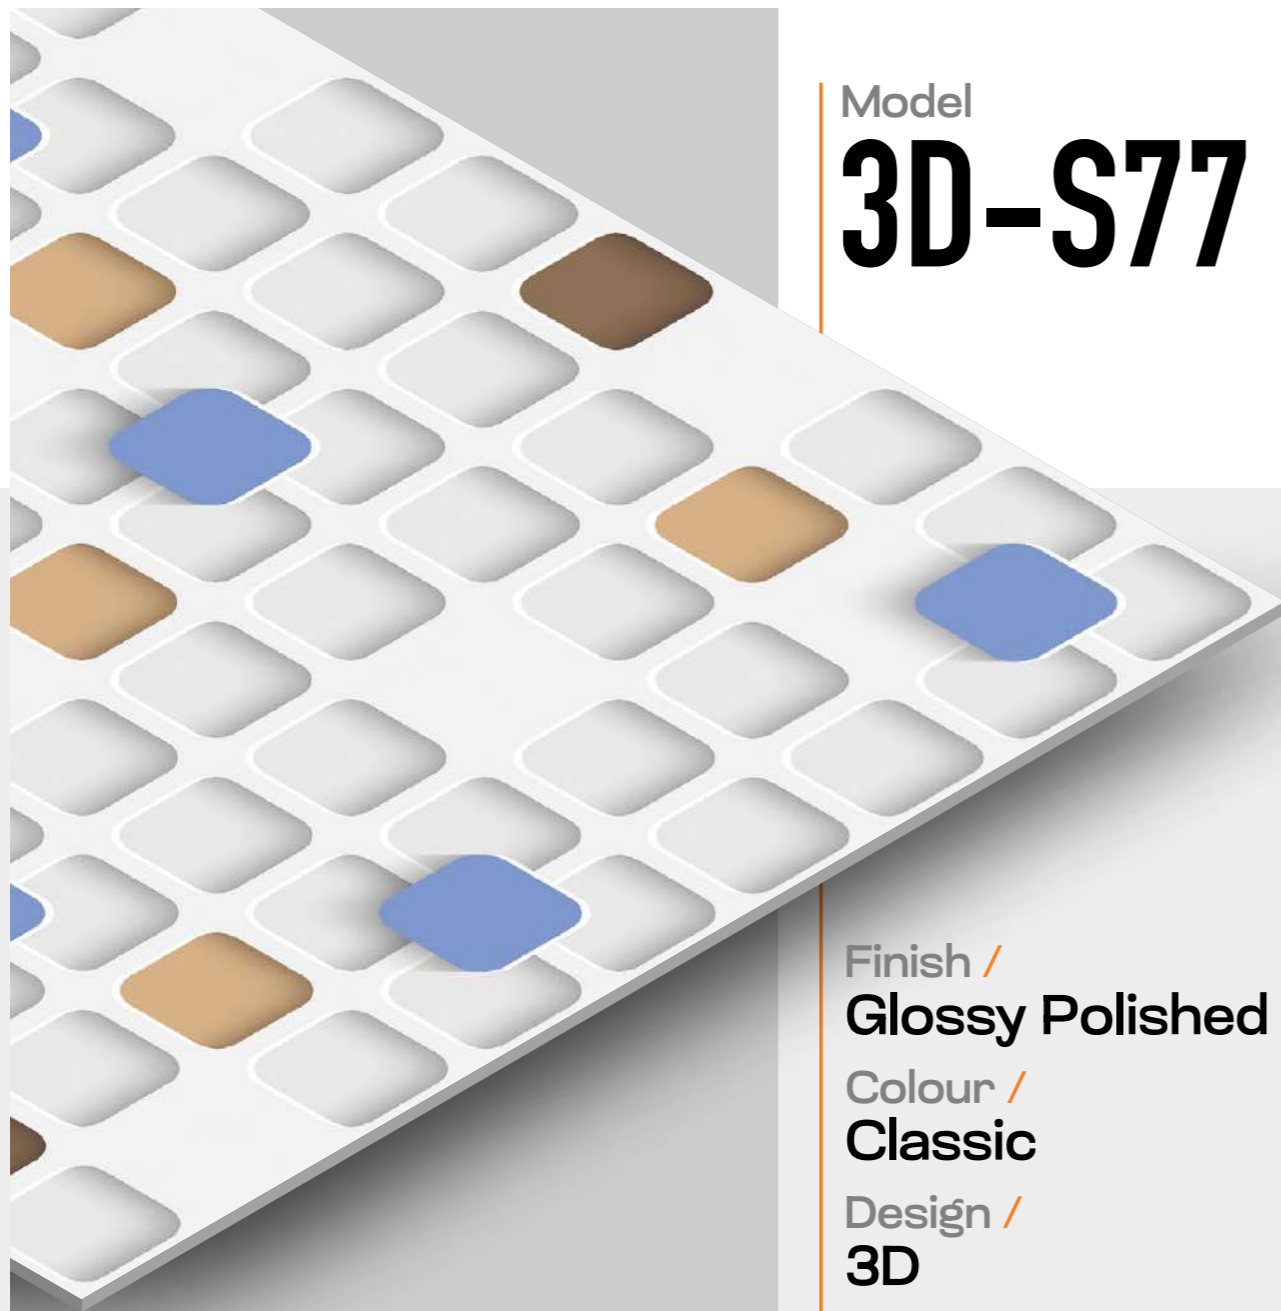

VERTEXA

GRACEFUL EXEMPLAR ILLUSIONS

Model
3D-S77

Finish /
Glossy Polished
Colour /
Classic
Design /
3D