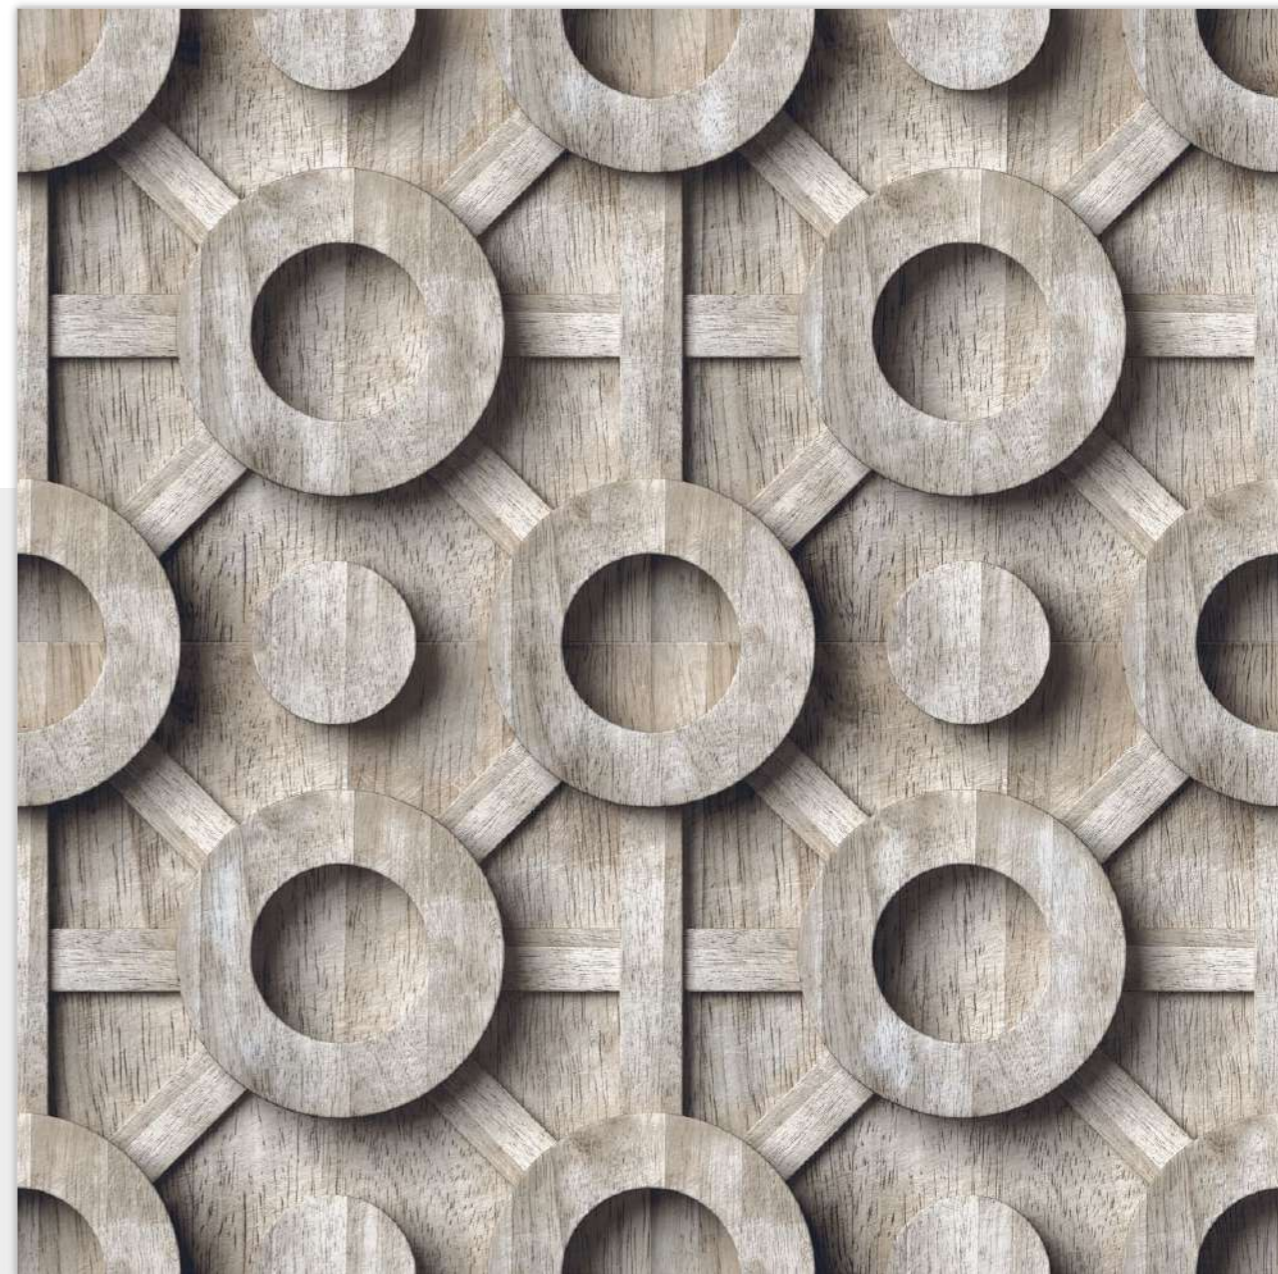

VERTEXA

GRACEFUL EXEMPLAR ILLUSIONS

Model

3D-S82

Finish /
Glossy Polished

Colour /
Classic

Design /
3D

600X
600MM