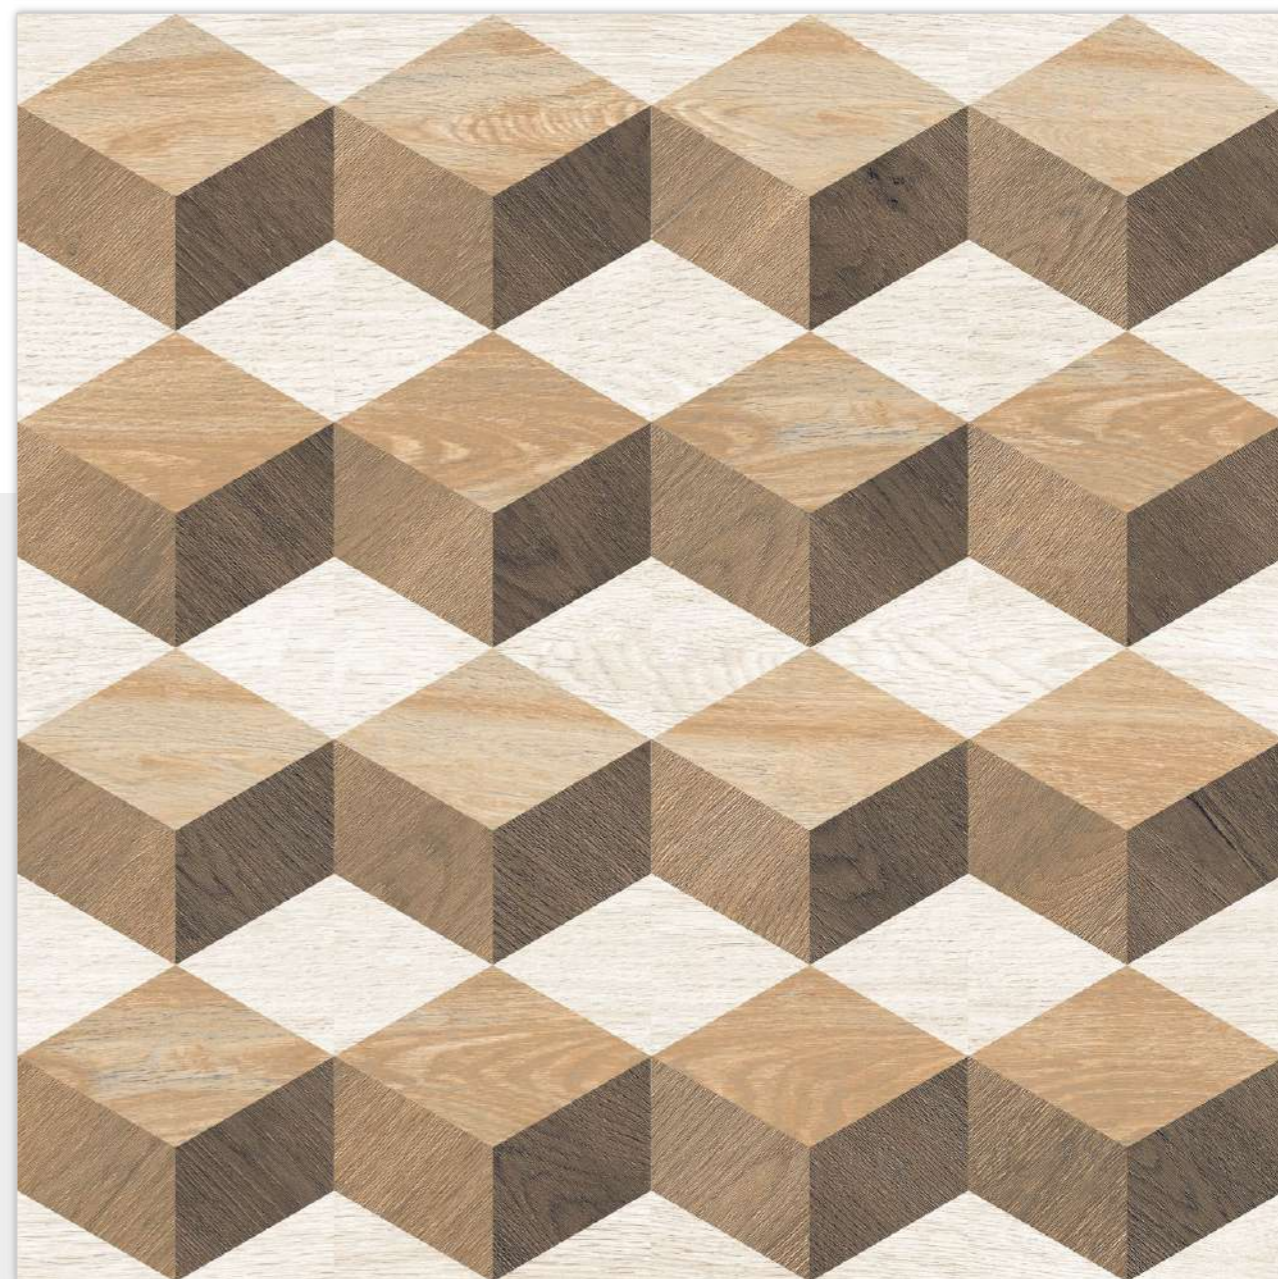

VERTEXA

GRACEFUL EXEMPLAR ILLUSIONS

Model

3D-S37

Finish /
Glossy Polished

Colour /
Classic

Design /
3D

**600X
600MM**