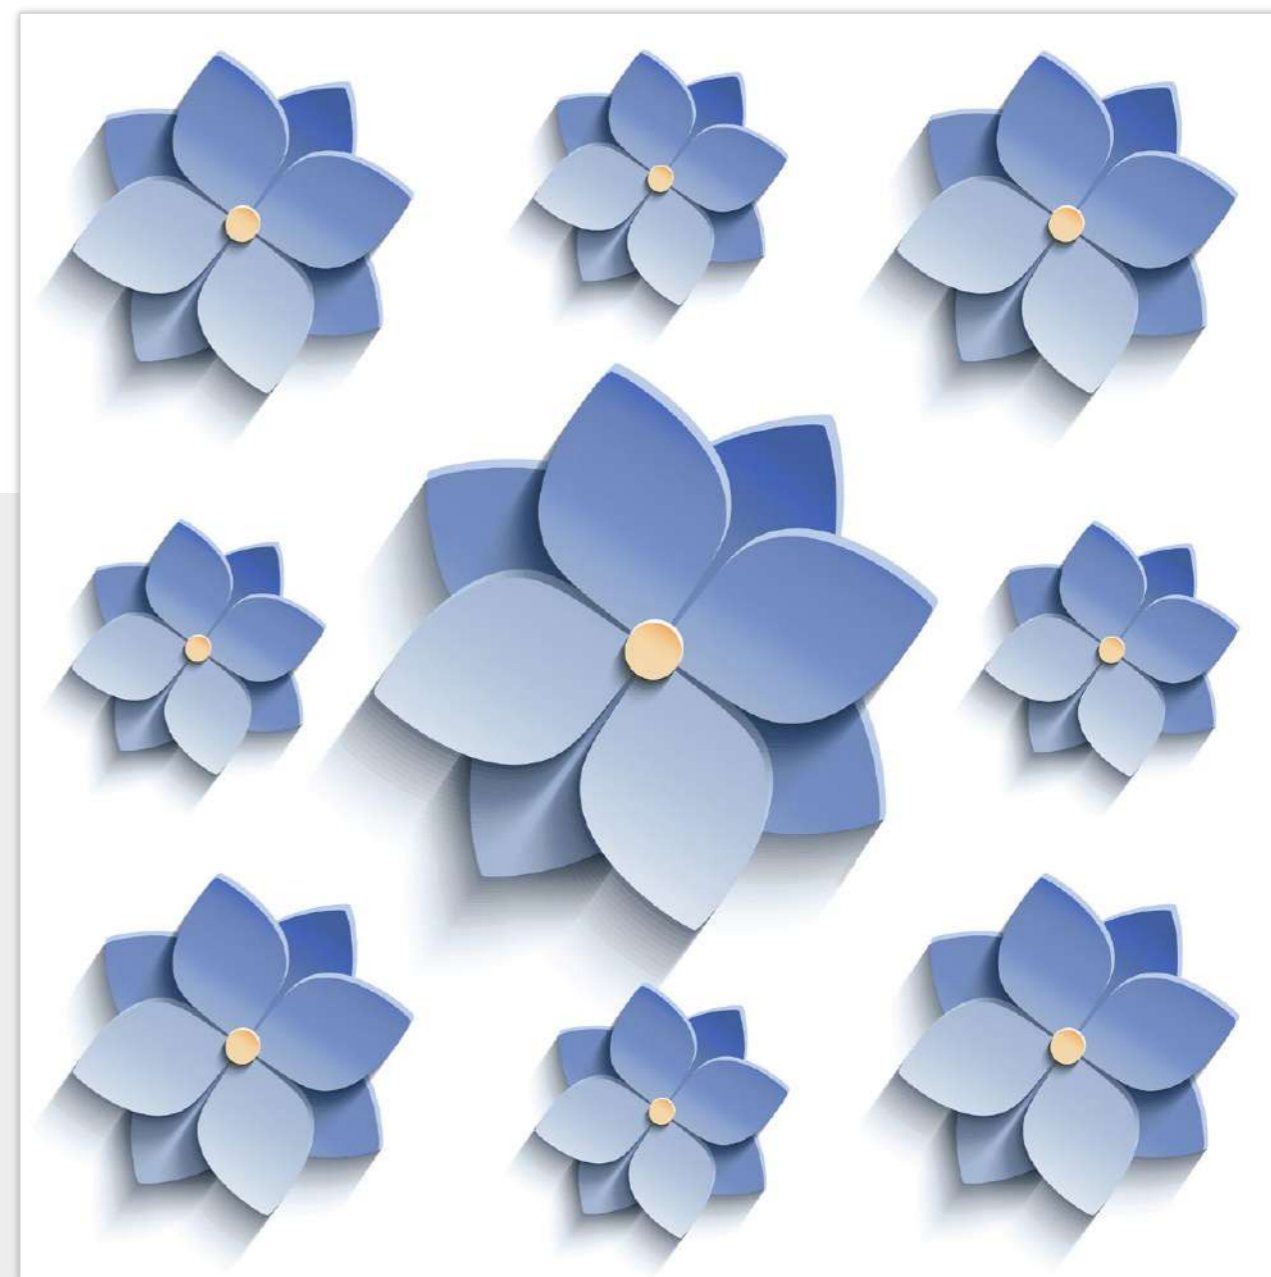

VERTEXA

GRACEFUL EXEMPLAR ILLUSIONS

Model

3D-S47

Finish /
Glossy Polished

Colour /
Classic

Design /
3D

**600X
600MM**