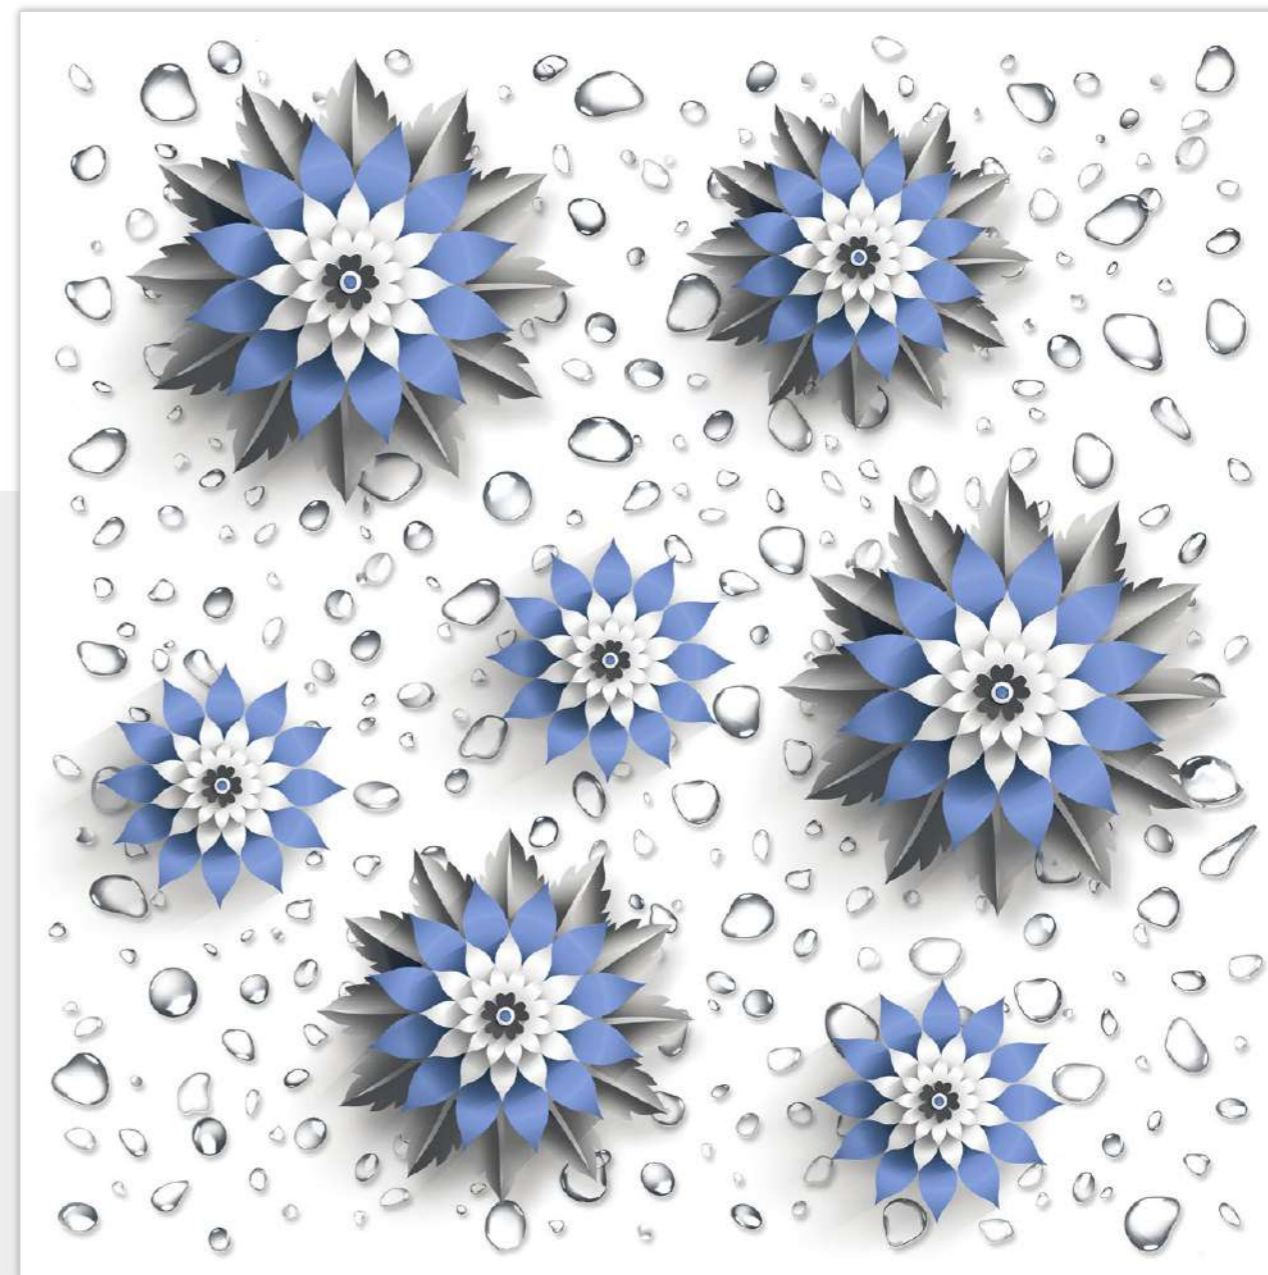

Colour /
Classic

Design /
3D

600X
600MM

VERTEXA

GRACEFUL EXEMPLAR ILLUSIONS

Model

3D-OVAL

Finish /
Glossy Polished