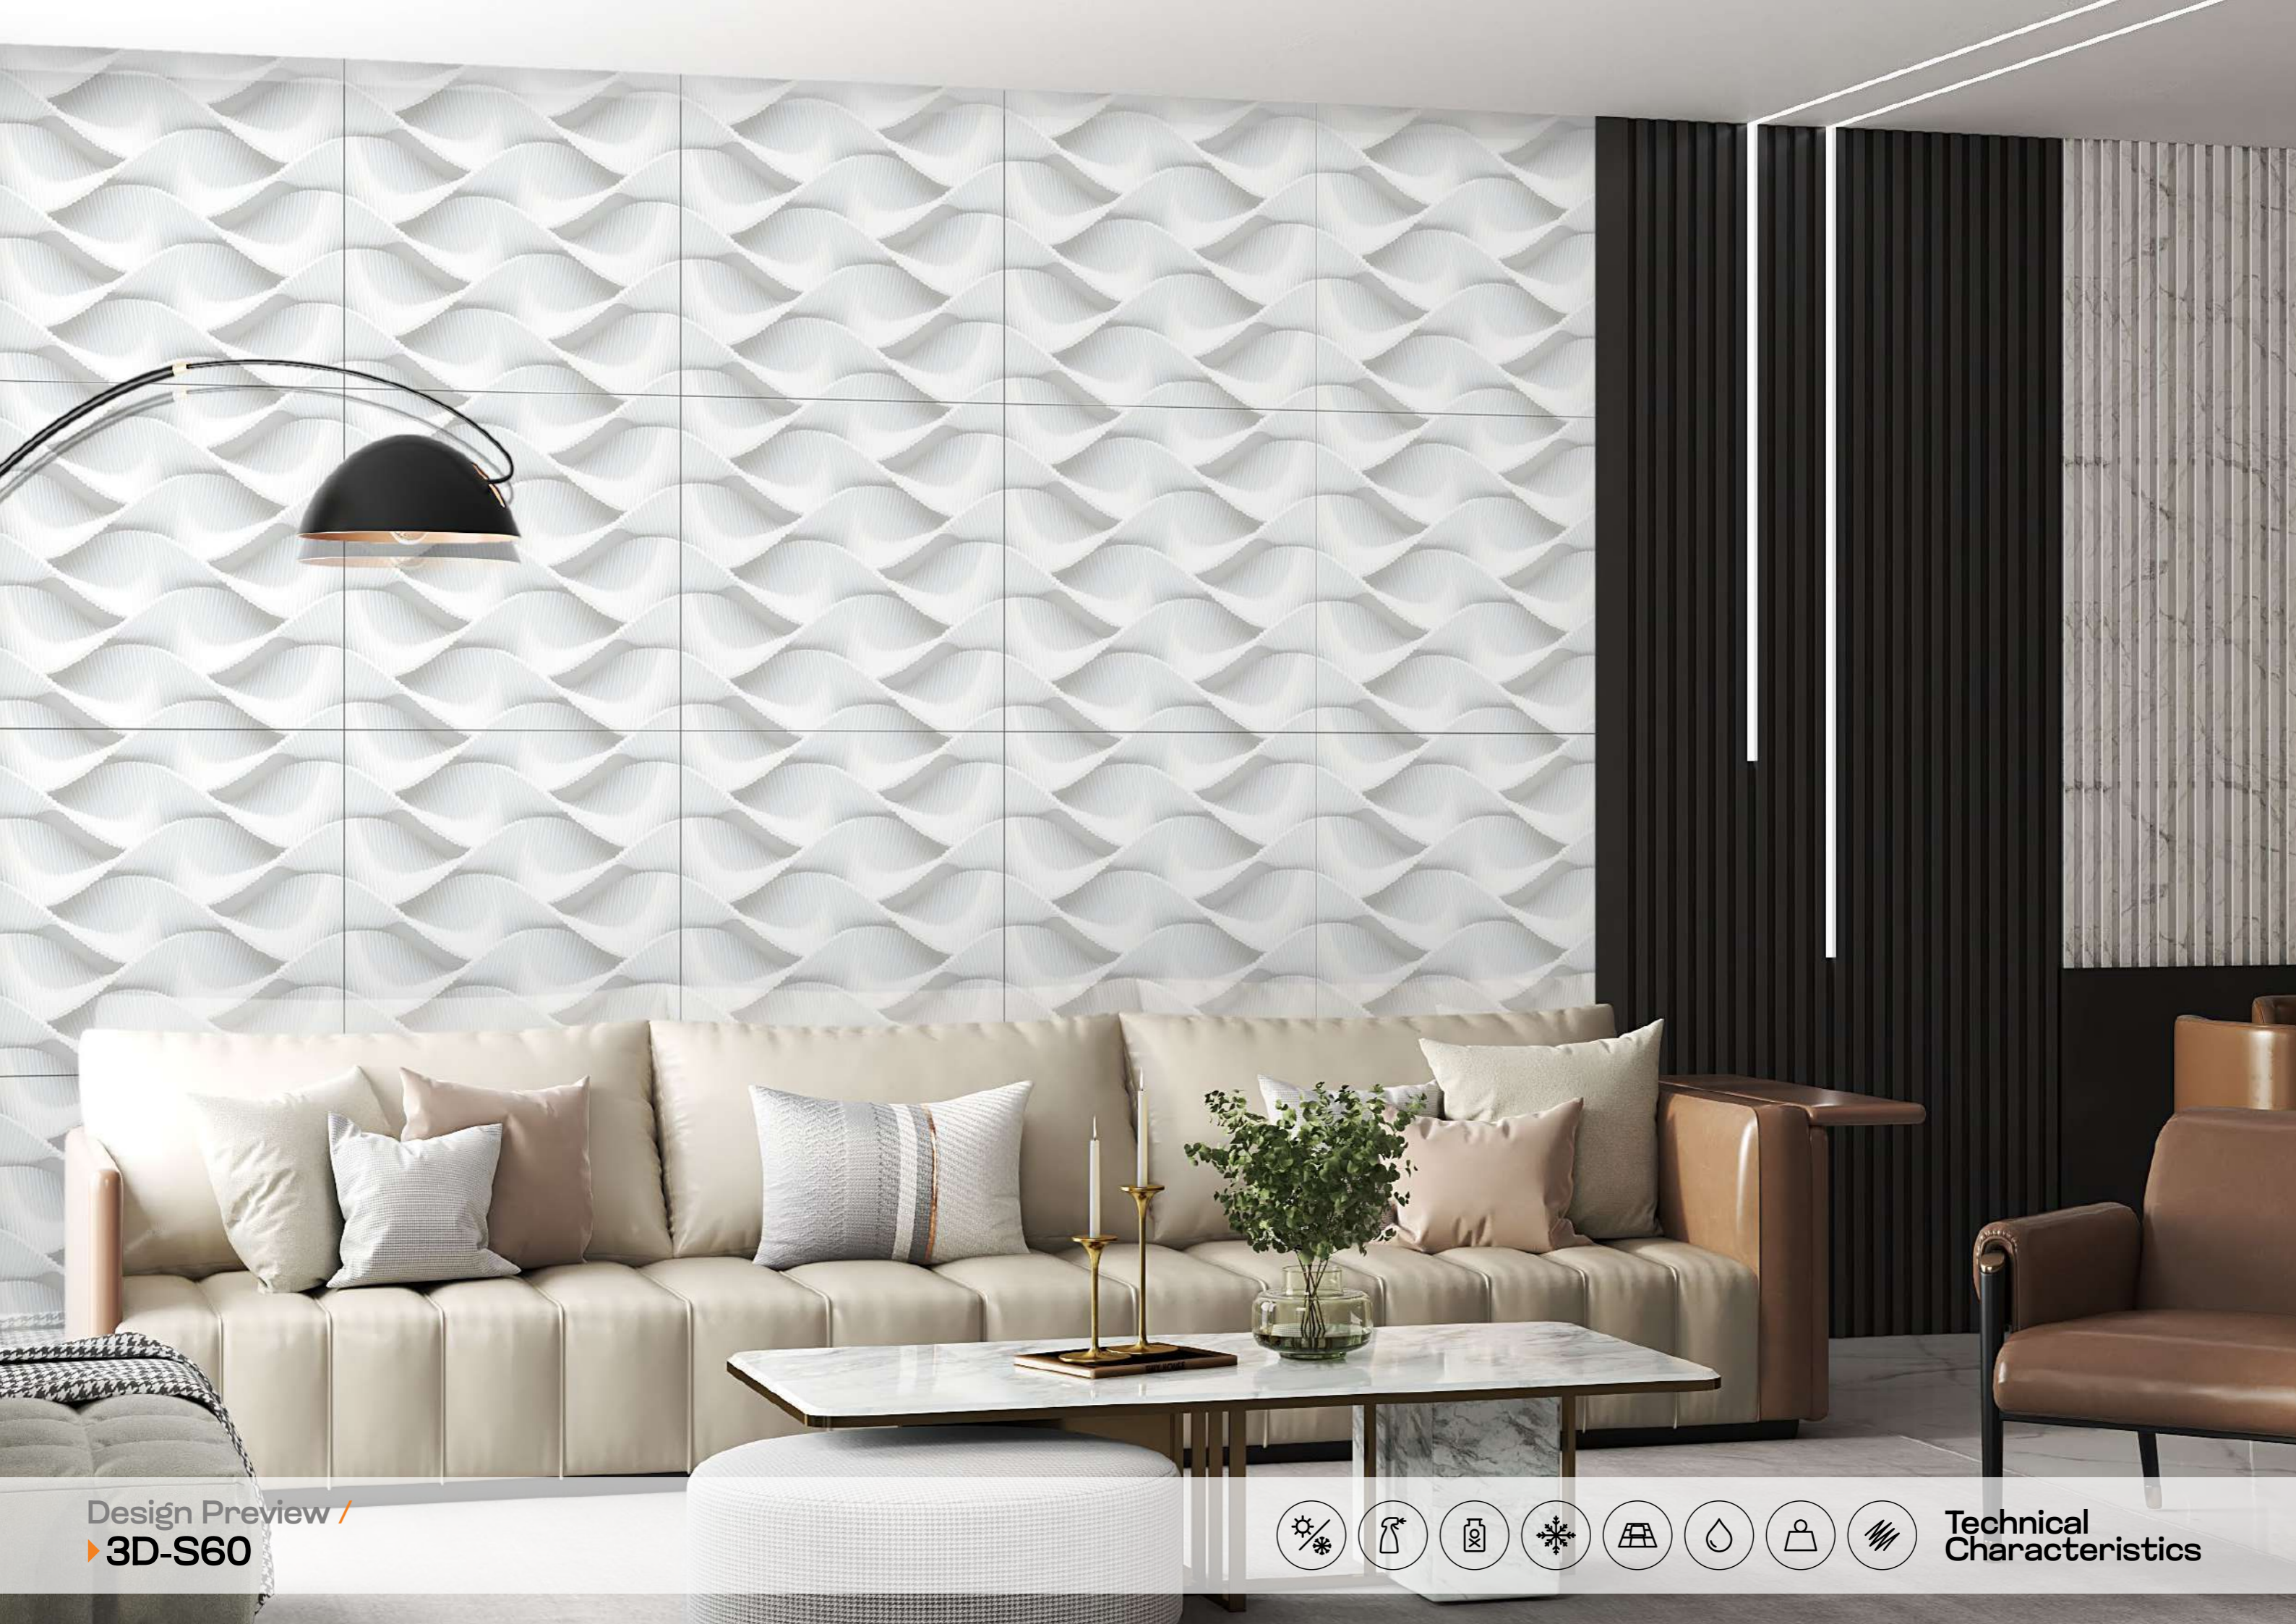

GRACEFUL EXEMPLAR ILLUSIONS

Model
3D-S60

Finish /
Glossy Polished
Colour /
Classic
Design /
3D

600X
600MM

Design Preview /
▶ 3D-S60

Technical
Characteristics

VERTEXA

GRACEFUL EXEMPLAR ILLUSIONS