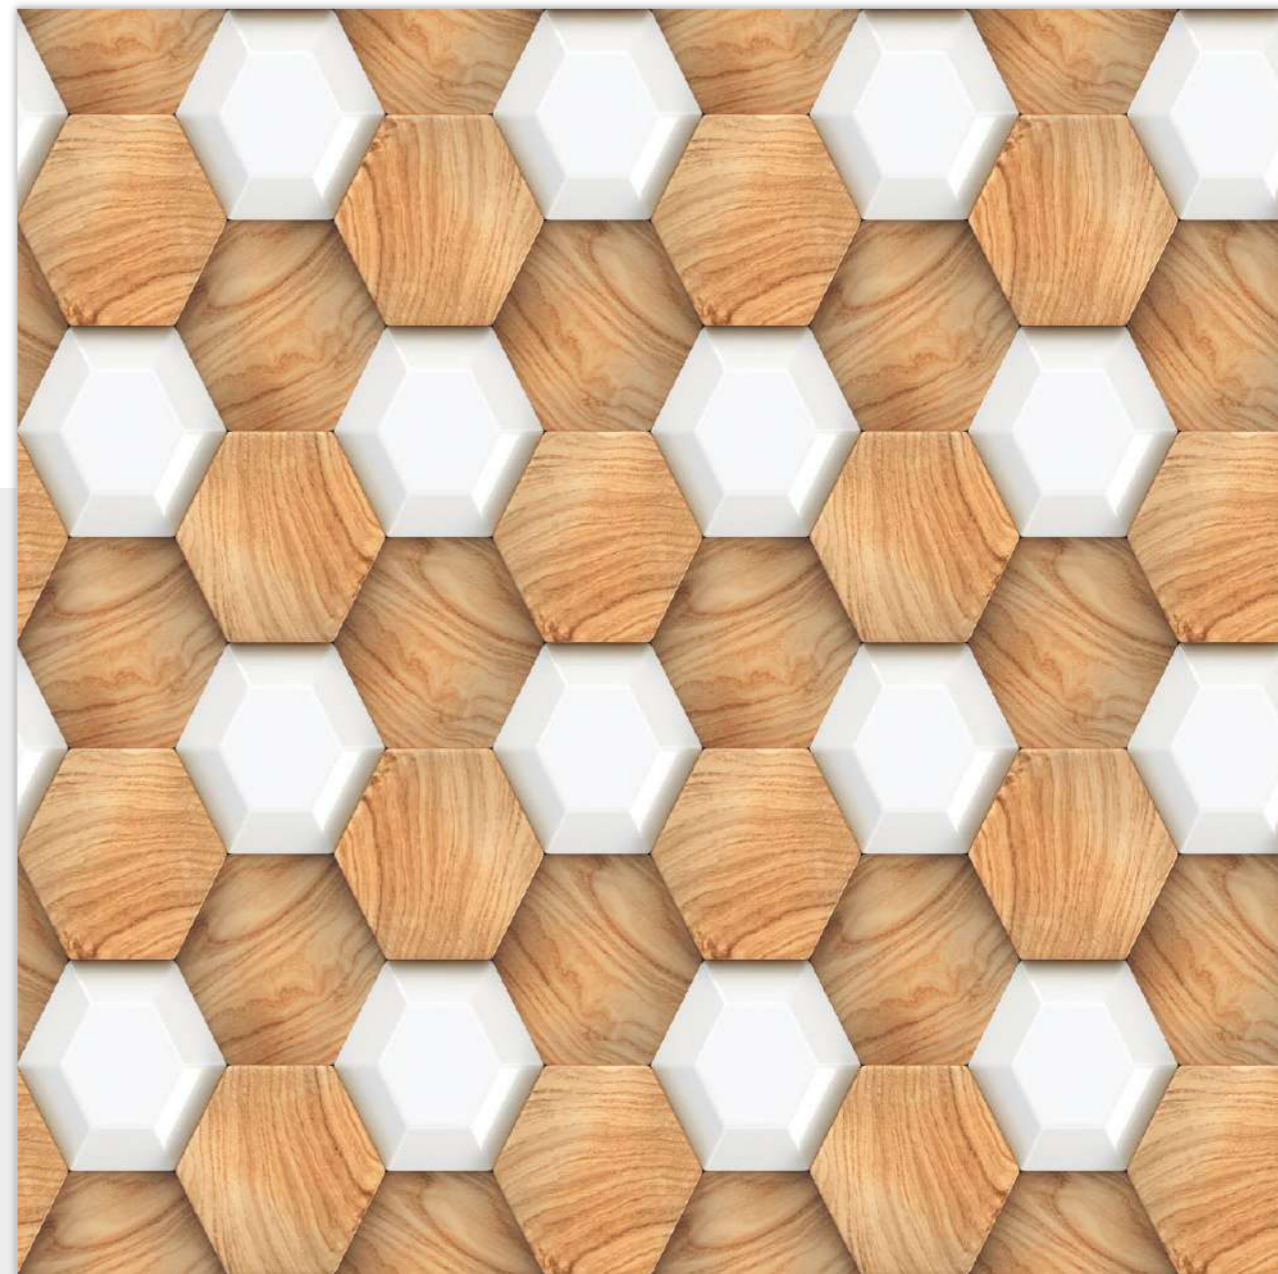

Technical
Characteristics

VERTEXA

GRACEFUL EXEMPLAR ILLUSIONS

Model
3D-S25

Finish /
Glossy Polished
Colour /
Classic
Design /
3D

600X
600MM

VERTEXA

GRACEFUL EXEMPLAR ILLUSIONS