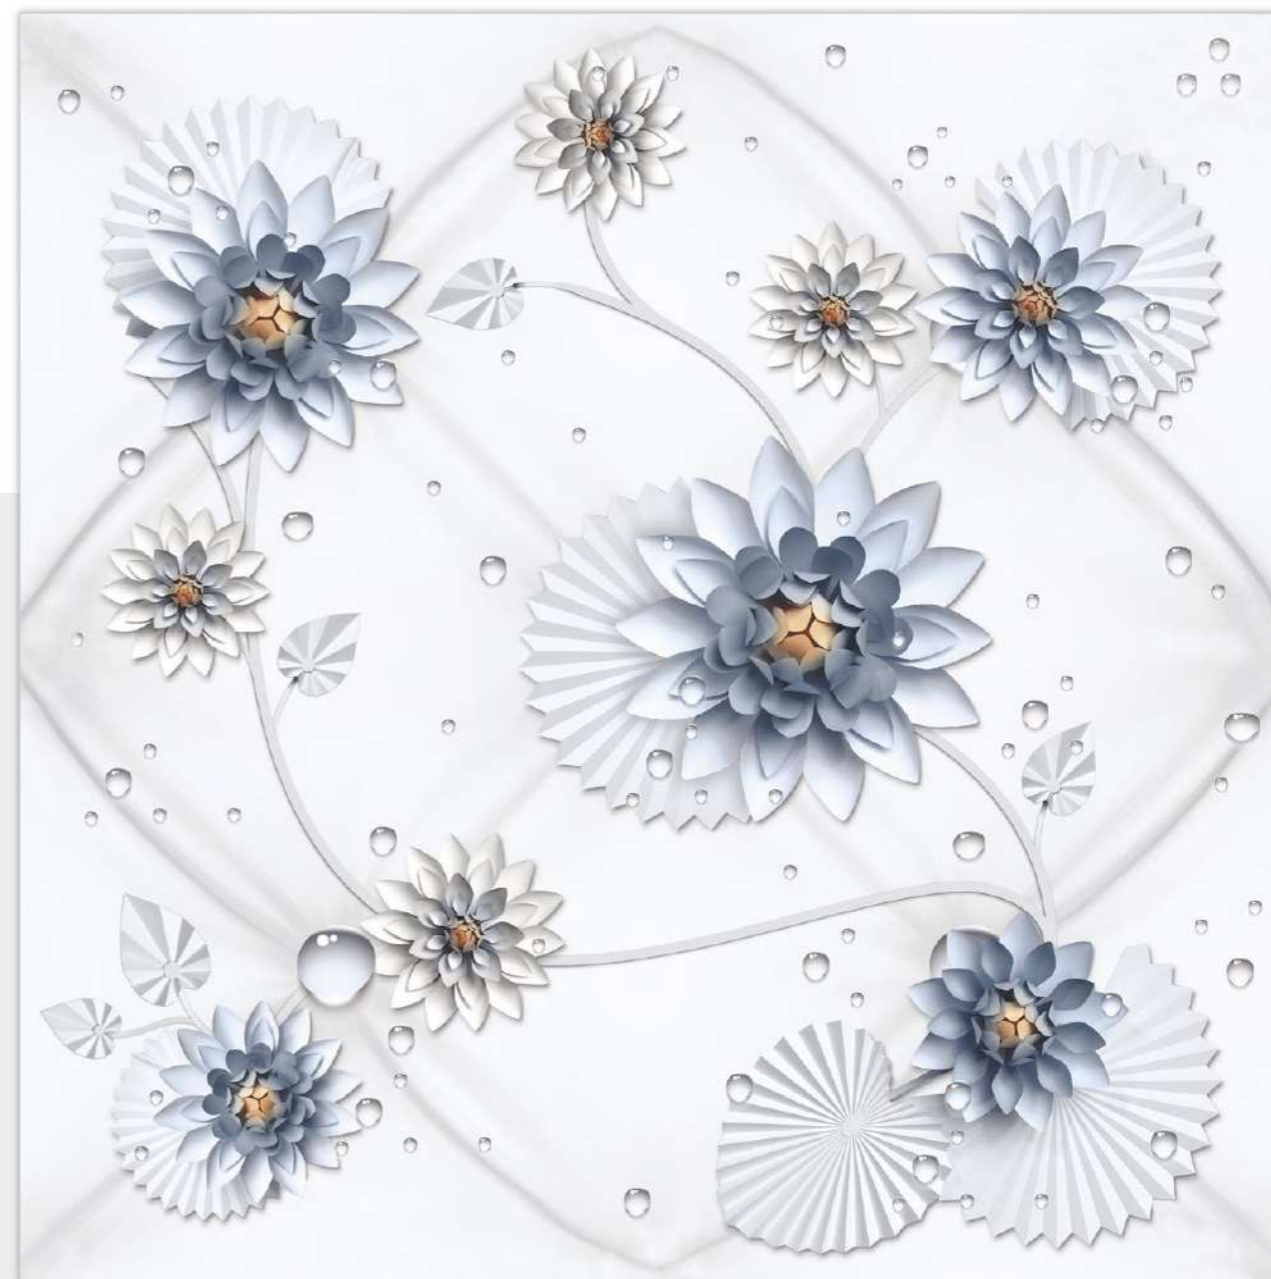

Finish /
Glossy Polished
Colour /
Classic
Design /
3D

**600X
600MM**

Design Preview /
▶ 3D-Luxury Gold

Technical
Characteristics

VERTEXA

GRACEFUL EXEMPLAR ILLUSIONS

Model
3D-M5017

Finish /
Glossy Polished
Colour /
Classic
Design /
3D

600X
600MM

VERTEXA

GRACEFUL EXEMPLAR ILLUSIONS

Model

3D-M5030

Finish /
Glossy Polished

Colour /
Classic

Design /
3D

**600X
600MM**

VERTEXA

GRACEFUL EXEMPLAR ILLUSIONS

Model

3D-M5033

Finish /
Glossy Polished

Colour /
Classic

Design /
3D