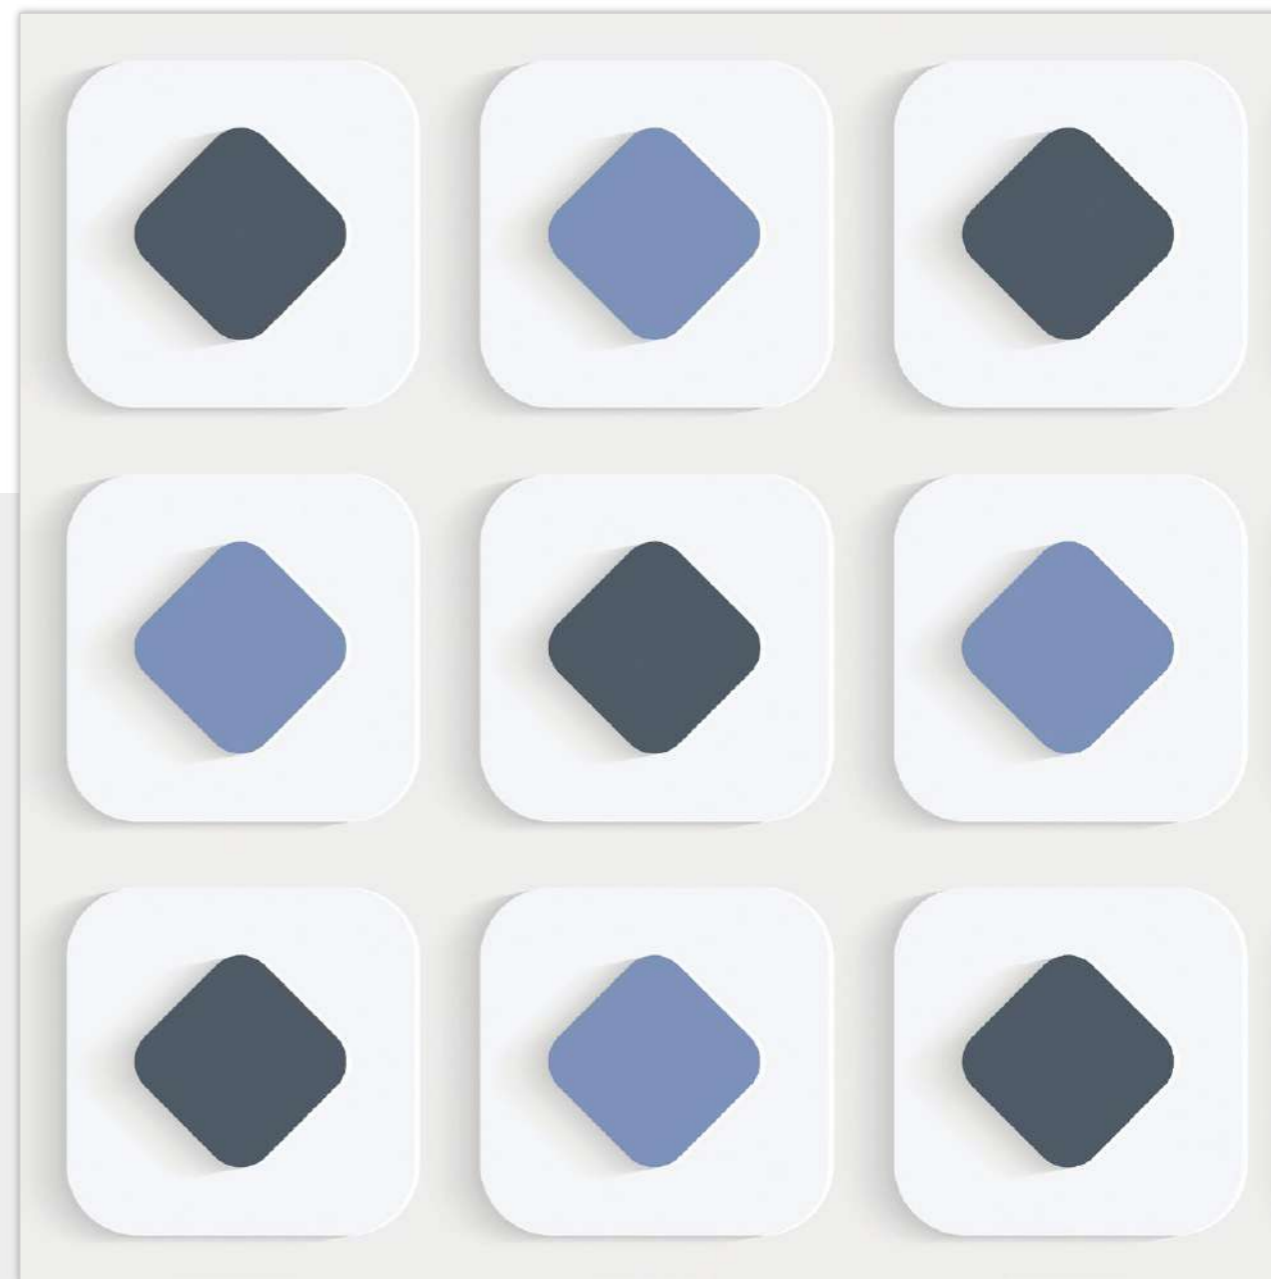

Technical
Characteristics

Model
3D-S10

Finish /
Glossy Polished
Colour /
Classic
Design /
3D

600X
600MM

VERTEXA

GRACEFUL EXEMPLAR ILLUSIONS

Model
3D-S11

Finish /
Glossy Polished
Colour /
Classic
Design /
3D