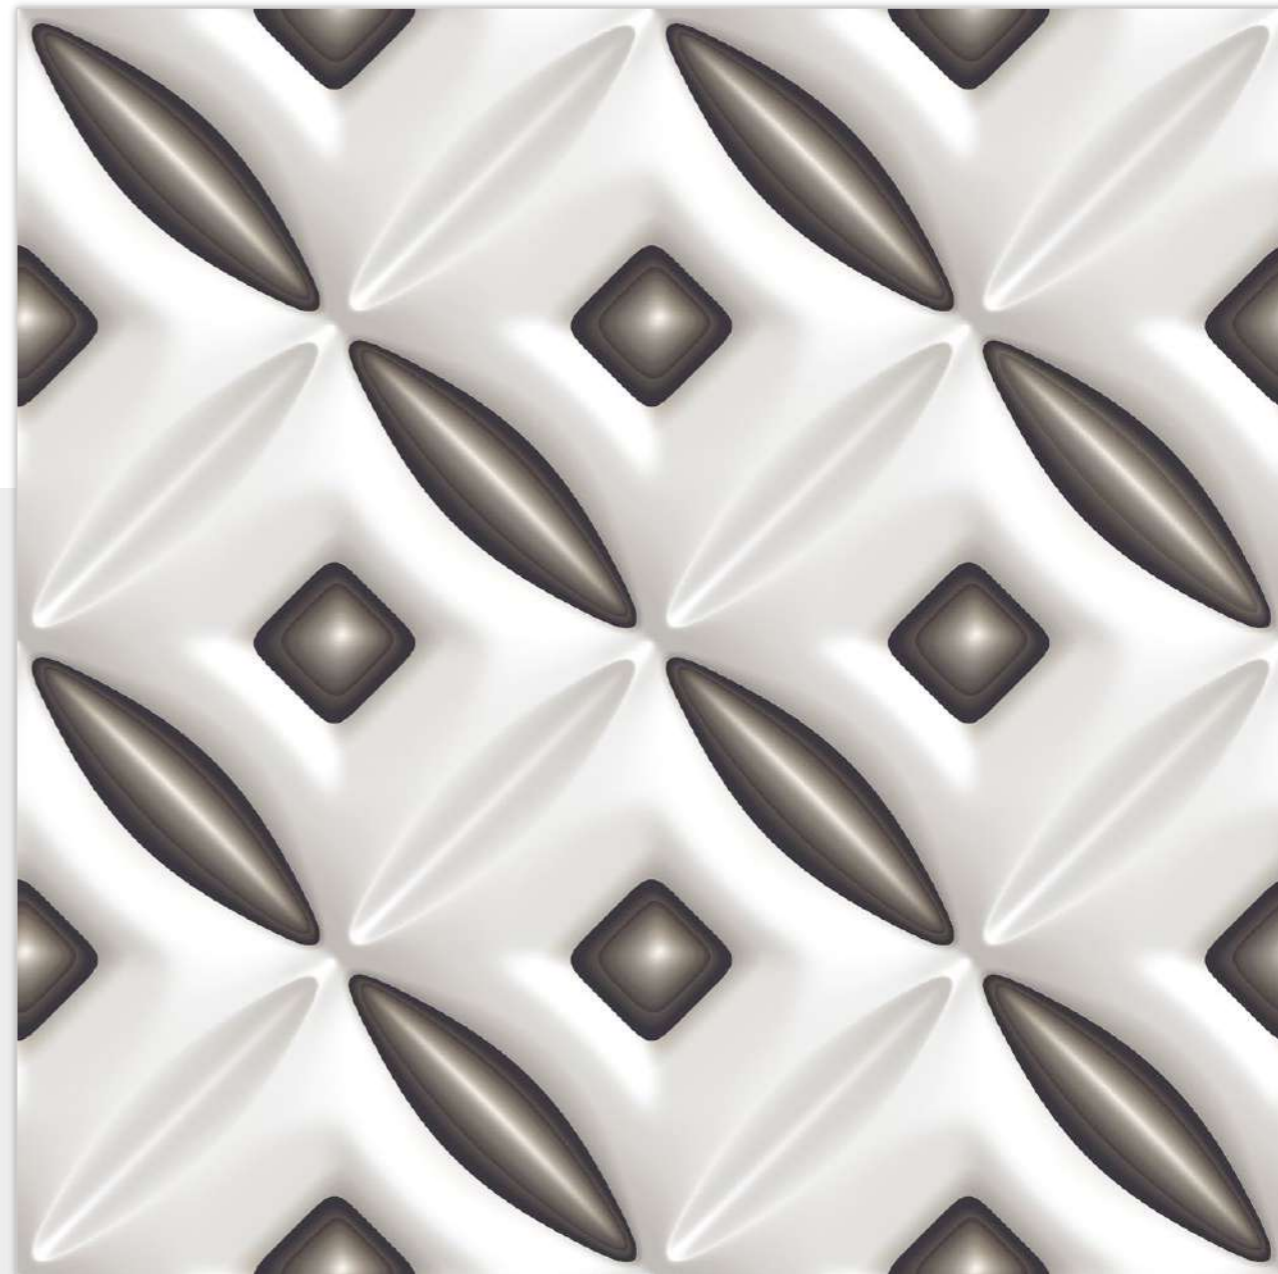

VERTEXA

GRACEFUL EXEMPLAR ILLUSIONS

Model

3D-OVAL

Finish /
Glossy Polished

Colour /
Classic

Design /
3D

600X
600MM