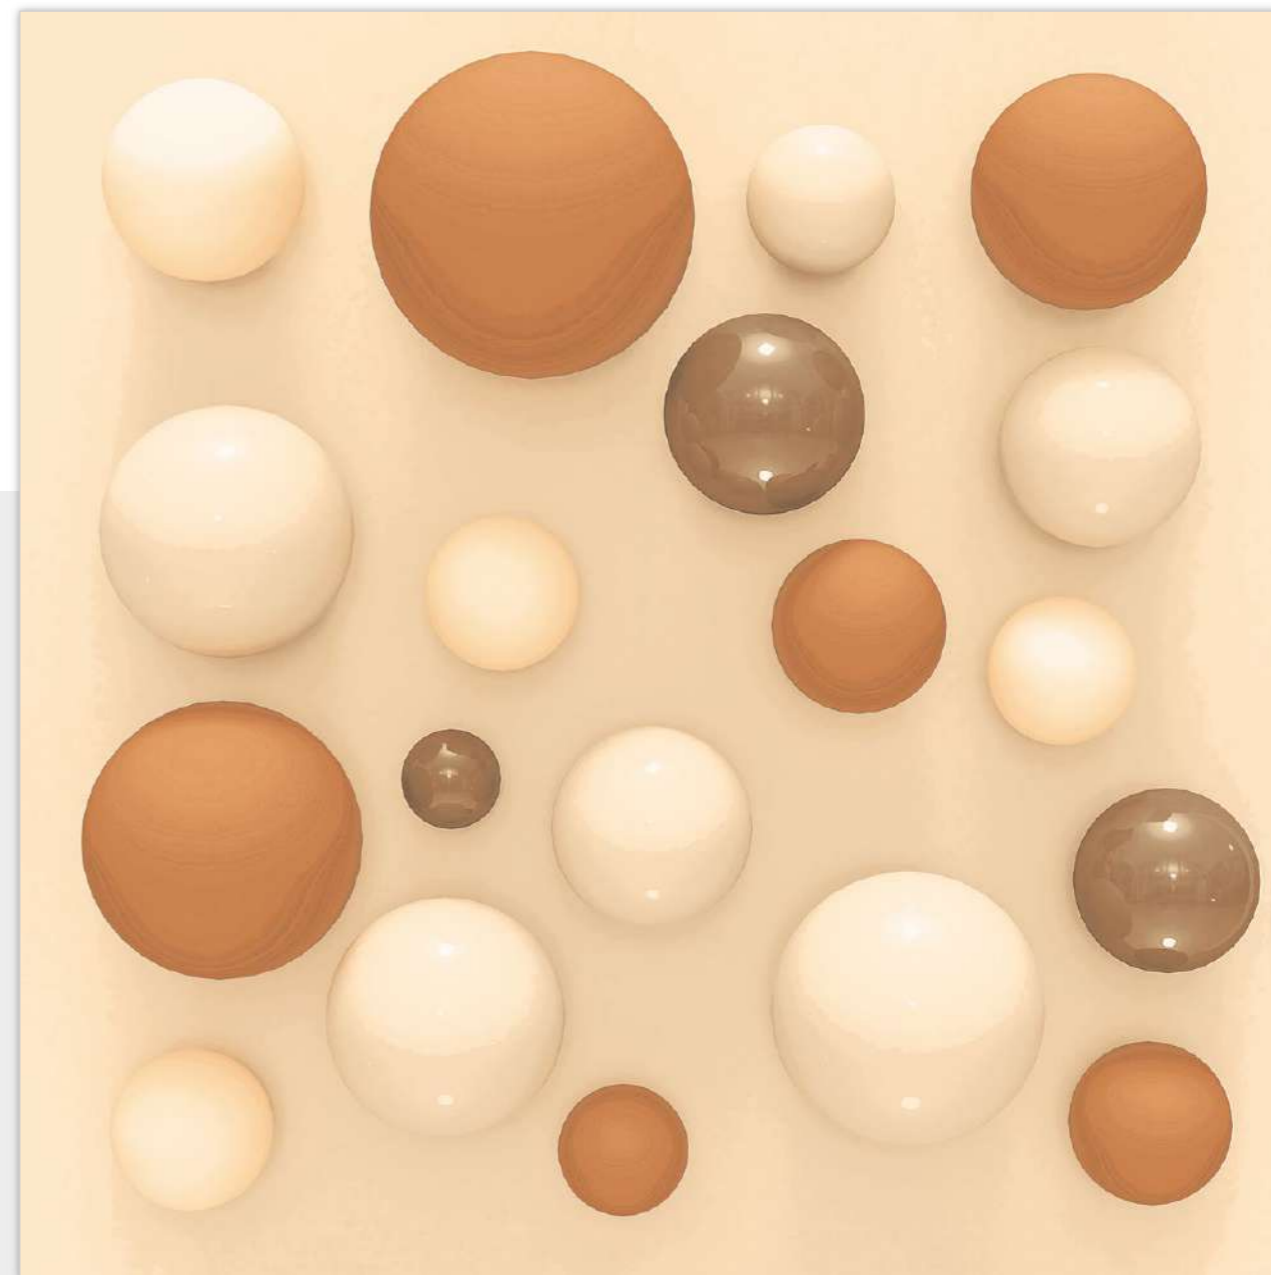

Model
3D-S20

Finish /
Glossy Polished
Colour /
Classic
Design /
3D

600X
600MM

Model
3D-S21

Finish /
Glossy Polished
Colour /
Classic
Design /
3D

600X
600MM

Design Preview /
▶ 3D-S21

Technical
Characteristics