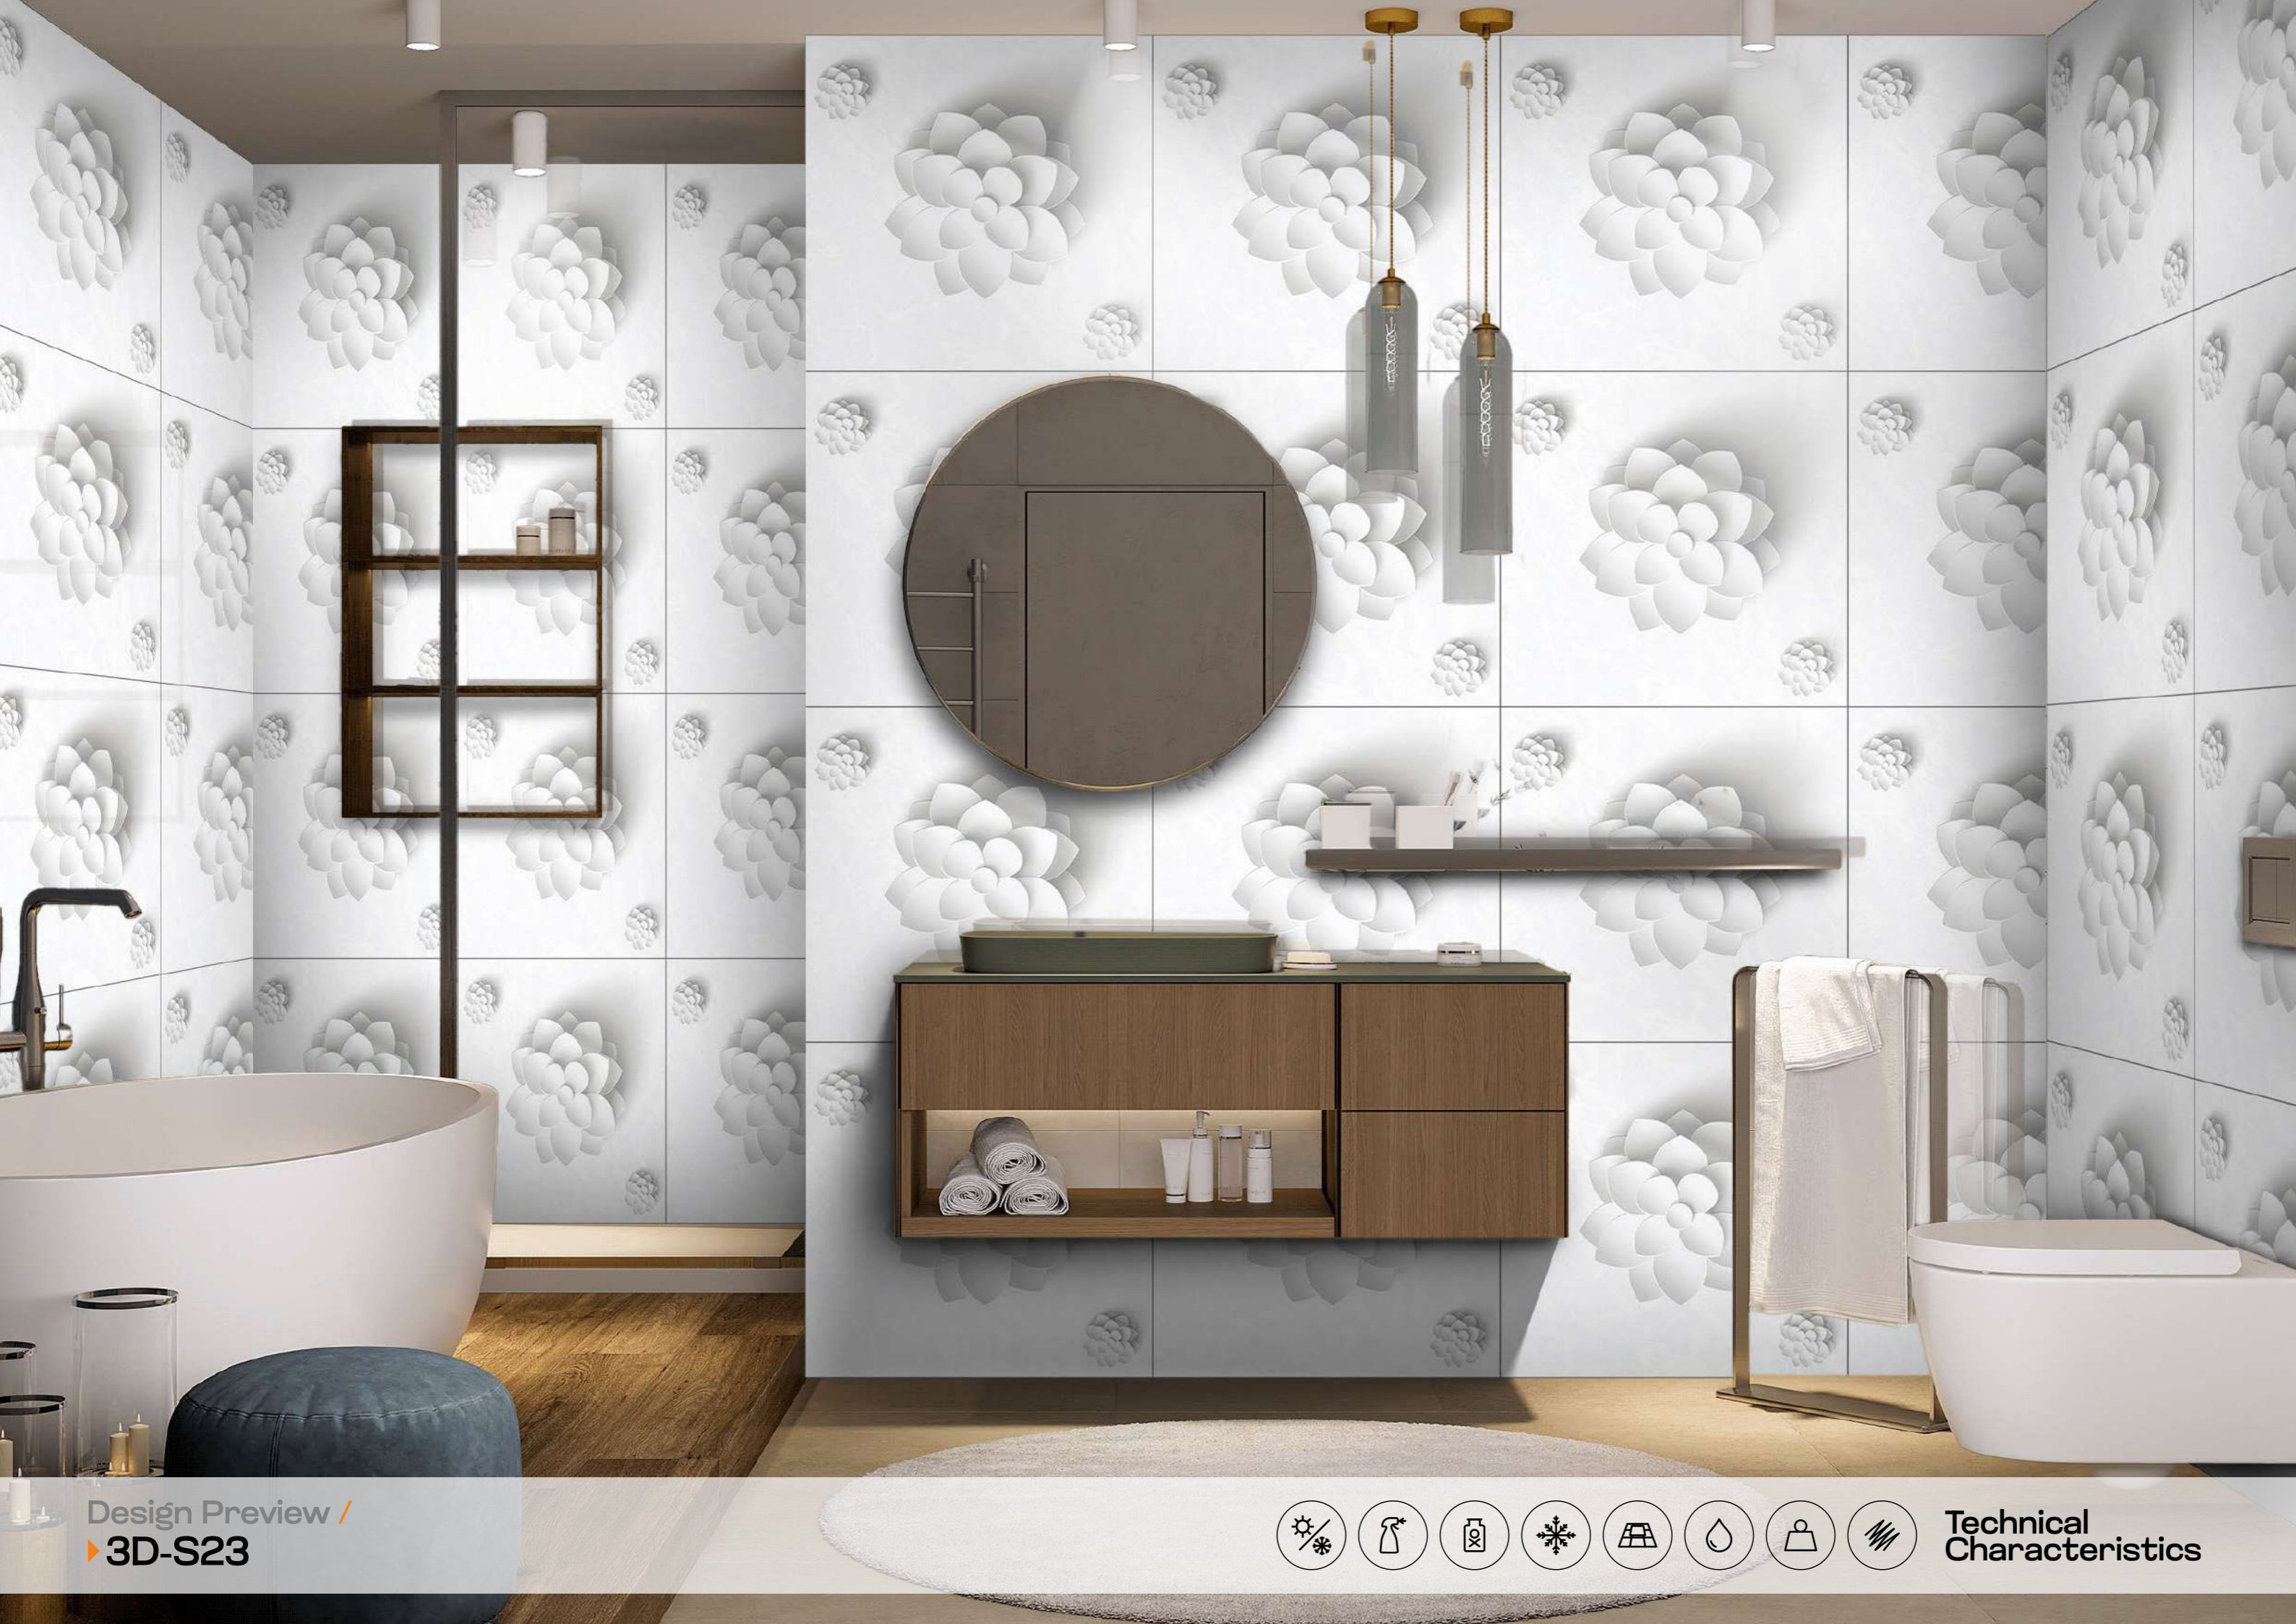

Finish /
Glossy Polished
Colour /
Classic
Design /
3D

600X
600MM

VERTEXA

GRACEFUL EXEMPLAR ILLUSIONS

Model
3D-S24

Finish /
Glossy Polished
Colour /
Classic
Design /
3D

600X
600MM

Design Preview /
▶ 3D-S23