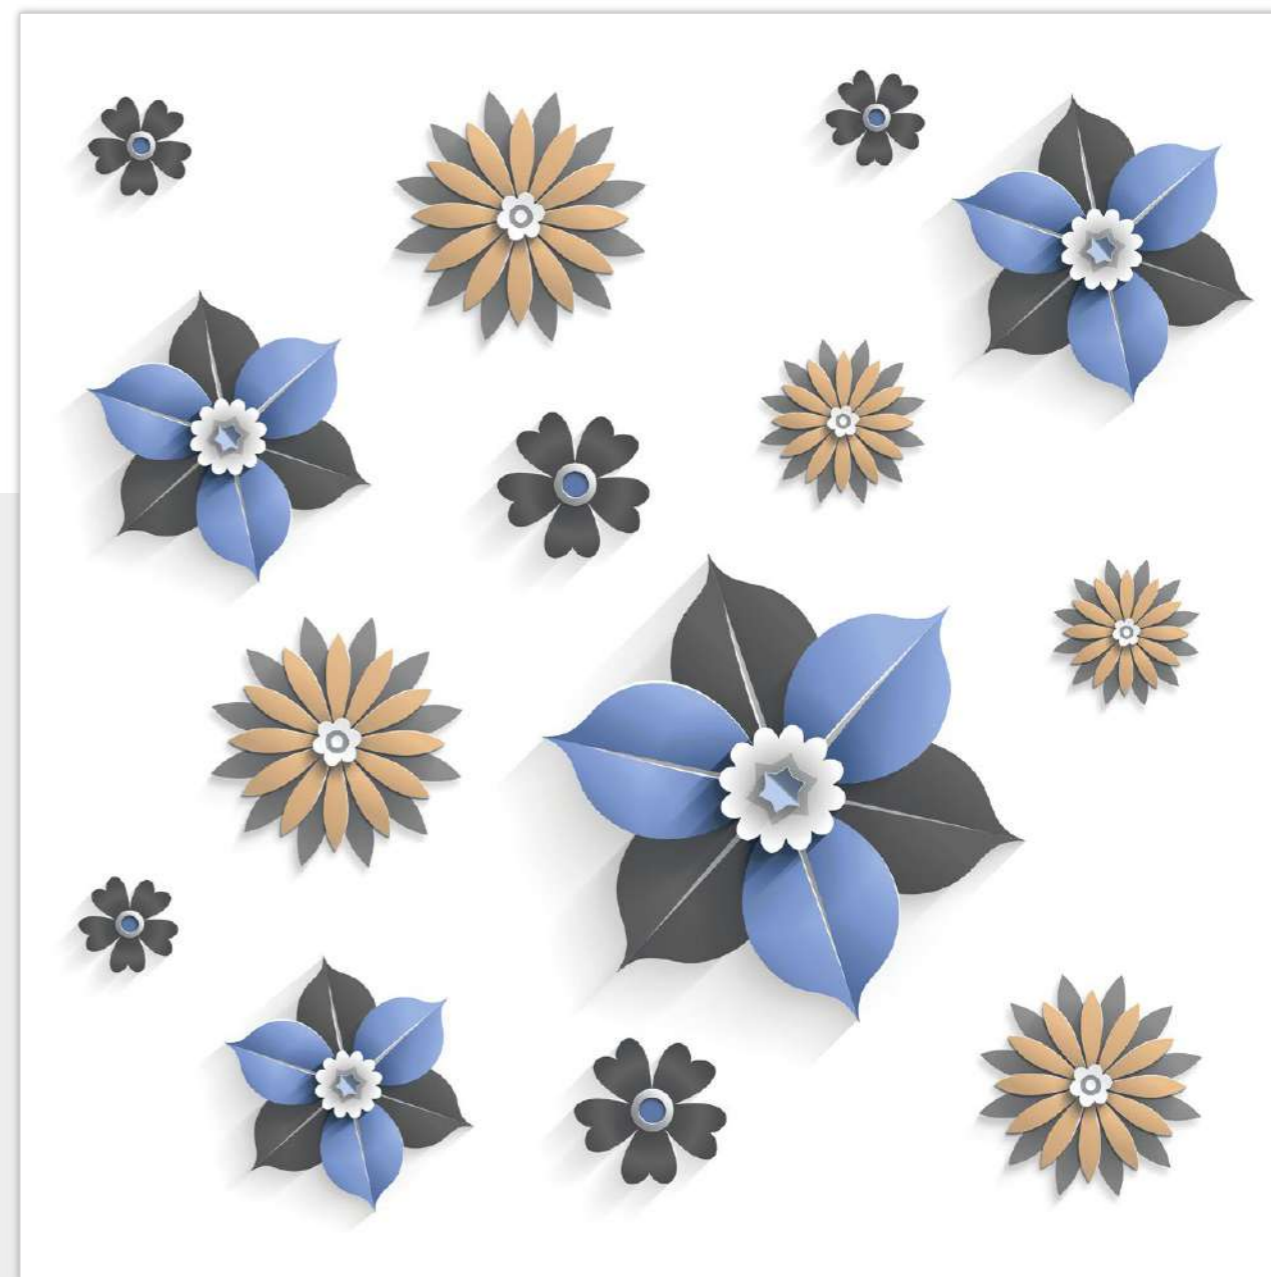

VERTEXA

GRACEFUL EXEMPLAR ILLUSIONS

Model

3D-G3D015

Finish /
Glossy Polished

Colour /
Classic

Design /
3D

600X
600MM