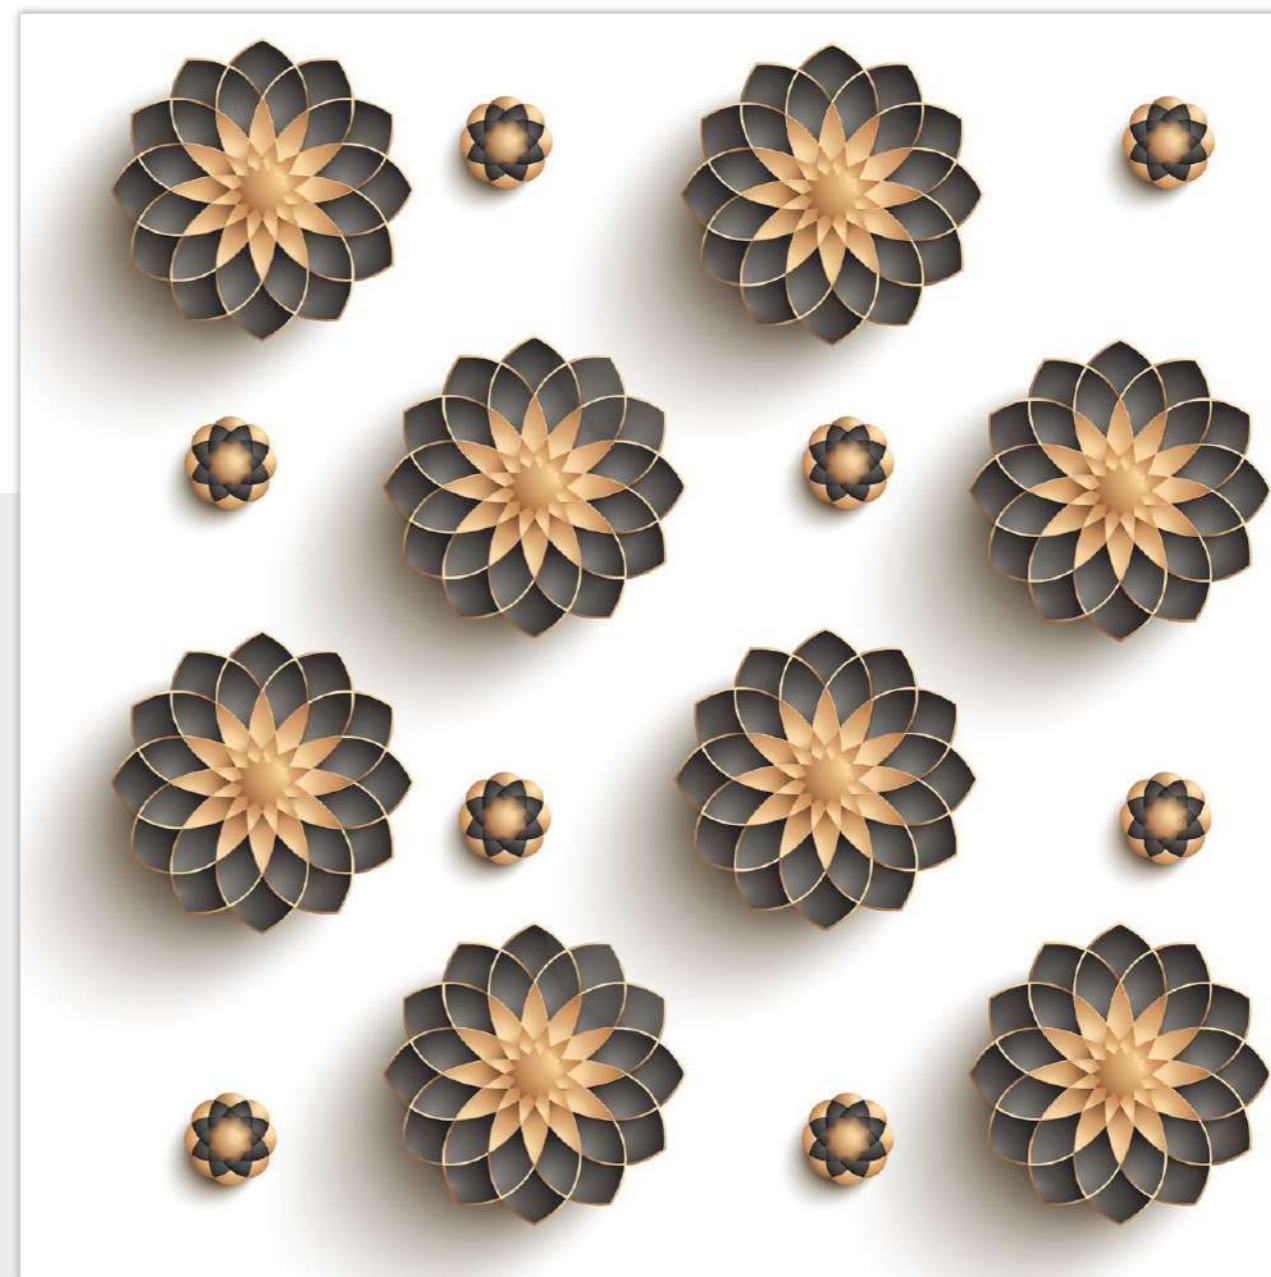

VERTEXA

GRACEFUL EXEMPLAR ILLUSIONS

Model

3D-S57

Finish /
Glossy Polished

Colour /
Classic

Design /
3D

600X
600MM