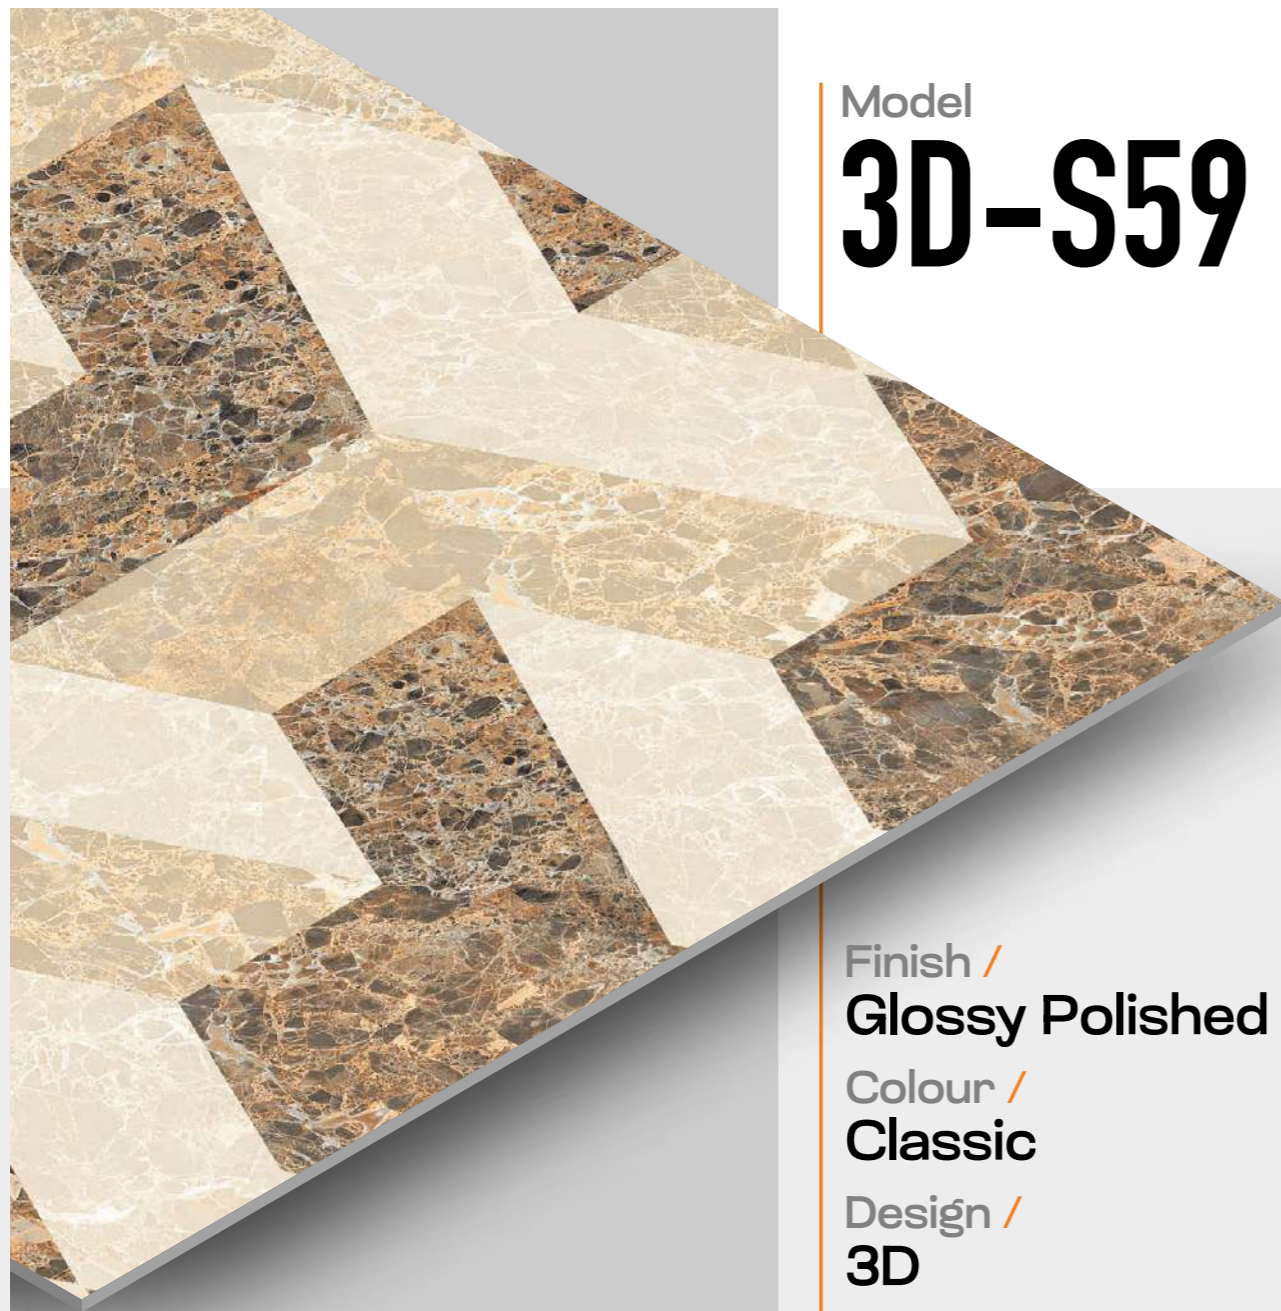

VERTEXA

GRACEFUL EXEMPLAR ILLUSIONS

Model

3D-S59

Finish /
Glossy Polished

Colour /
Classic

Design /
3D