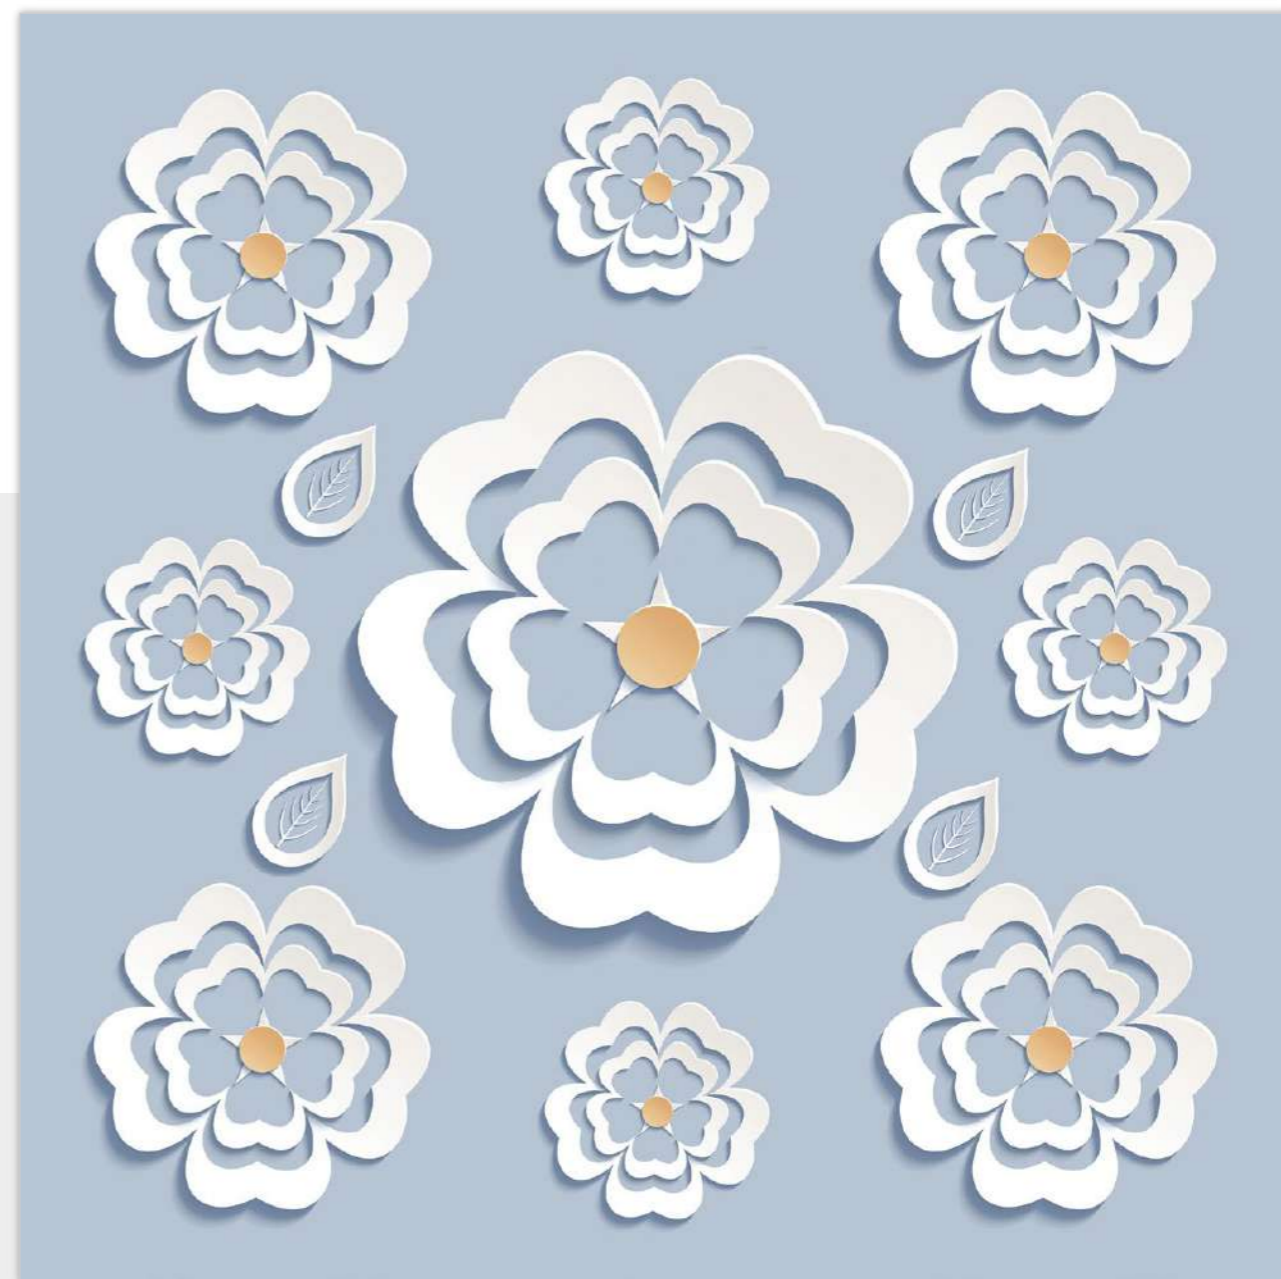

VERTEXA

GRACEFUL EXEMPLAR ILLUSIONS

Model

3D-S31

Finish /

Glossy Polished

Colour /

Classic

Design /

3D

**600X
600MM**