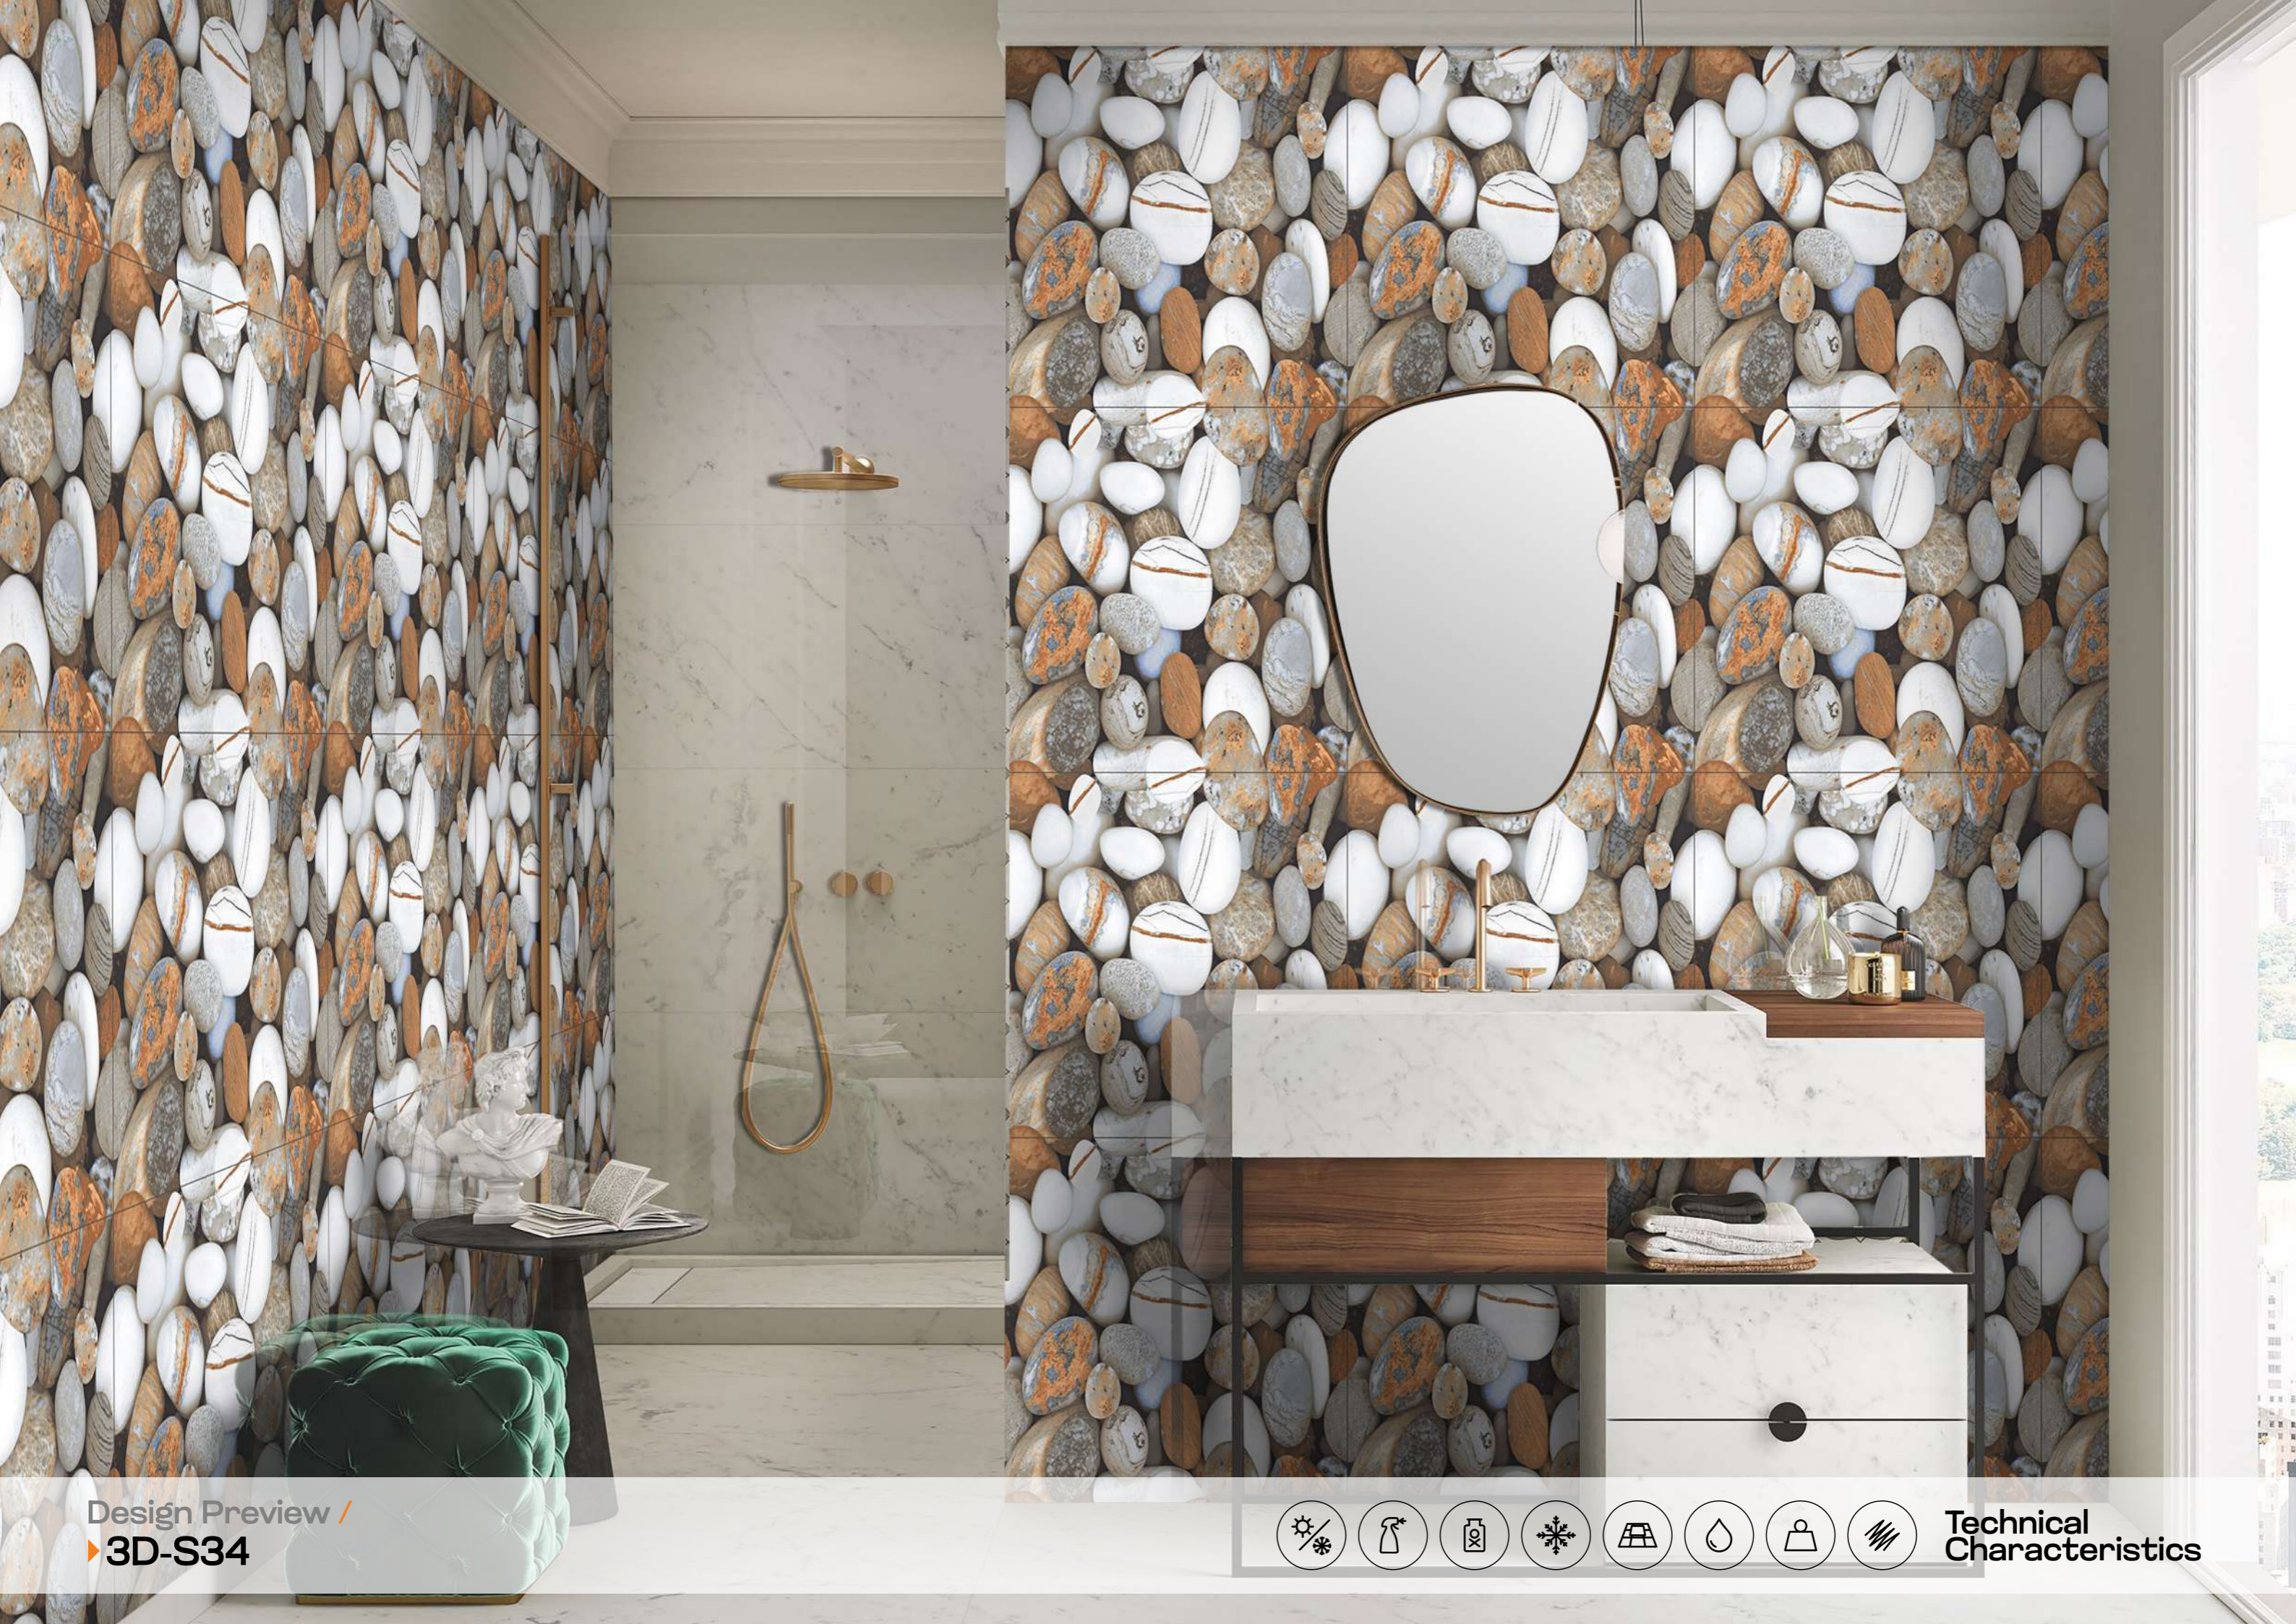

Design Preview /
▶ 3D-S34

Technical
Characteristics