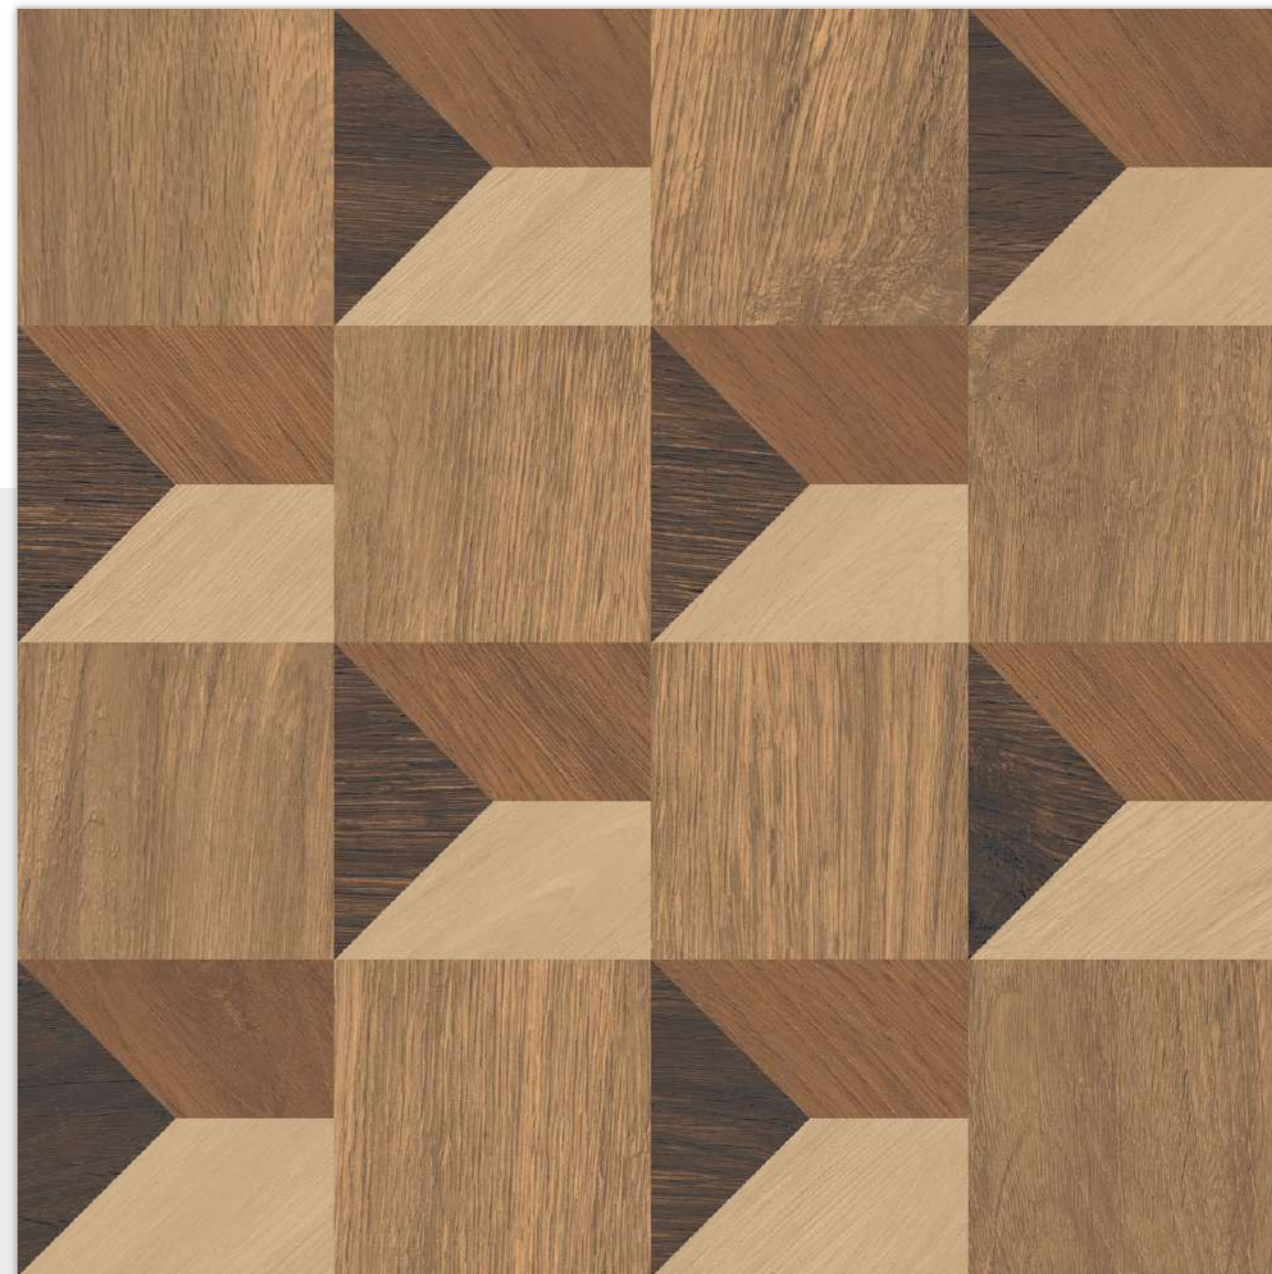

600X
600MM

Design Preview /
▶ 3D-S39

Technical
Characteristics

VERTEXA

GRACEFUL EXEMPLAR ILLUSIONS

Model
3D-S40

Finish /
Glossy Polished
Colour /
Classic
Design /
3D

600X
600MM